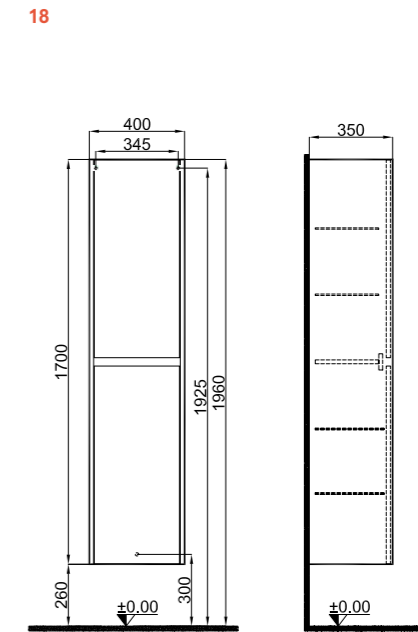

40 cm Tall Cabinet (Without Basket) Front and Side View