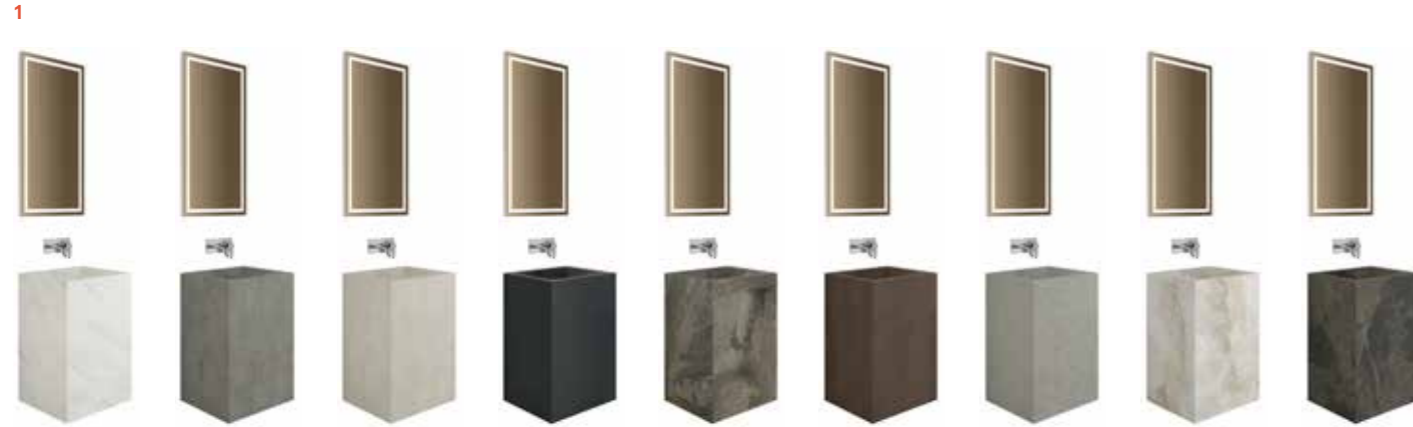

UNIQ K3

K3 120 cm Sinterflex Counter Washbasin Front and Side View

1

Code	Product Name	Washbasin	Body
1	K3 Stand Alone Counter		
310300102628	Palissandro	Sinterflex Washbasin (No Tap Hole)	Sinterflex
310300102635	Uptown Dark		
310300102642	Uptown Light		
310300102649	Ocean Black		
310300102656	Pietra Blue		
310300102663	Asteroid		
310300102670	Metallic Red		
310300102677	Terrazzo		
310300102684	Olimpo		
310300102691	Mocha Perla		
310300104002	Sahara Brown		

Note: The product codes in the table are only valid for counters. See pages **Mirror** and **Shelf** for set combinations.