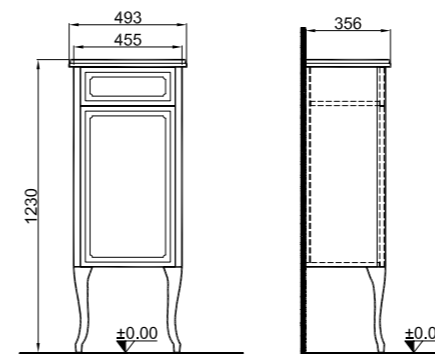

## VICTORIAN

90 cm Washbasin (1 Tap Hole) Set Front and Side View

1

90 cm Washbasin (3 Tap Holes) Set Front and Side View

2

50 cm Tall Cabinet Front and Side View

3 - 4