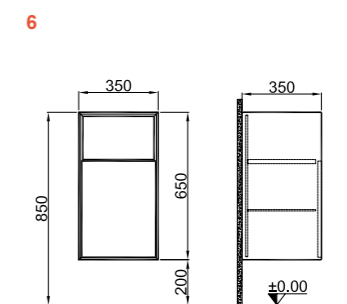

Side Cabinet with Shelf Front and Side View