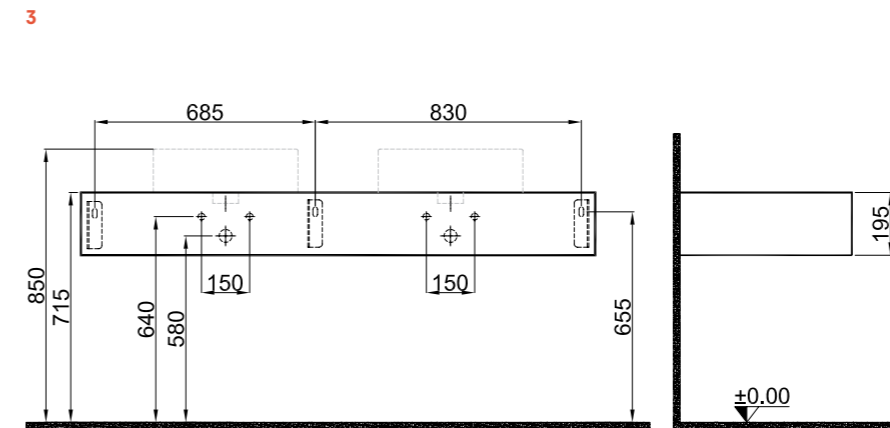

Note: The product codes in the table are only valid for counters. See pages **Mirror** and **Shelf** for set combinations.

**Colors**

K2 120 cm Sinterflex Counter Washbasin Front and Side View

K2 160 cm Sinterflex Counter Washbasin Front and Side View