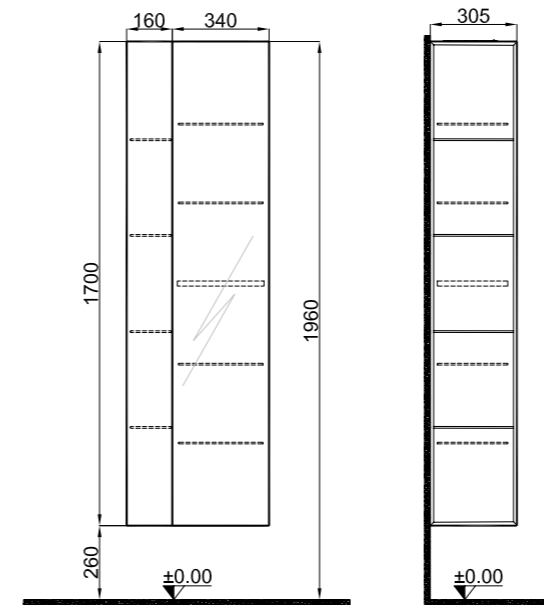

Tall Cabinet 50 cm Front and Side View

25

A list of all technically compatible faucets is provided on page 142.