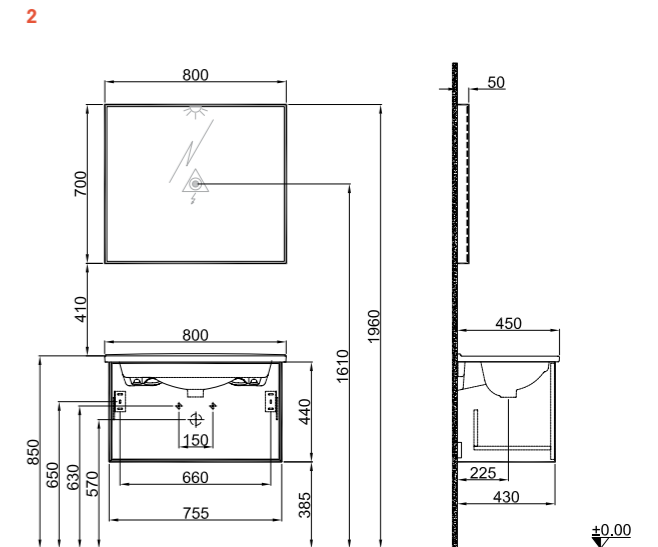

Mirror panel is not included in the set. It must be ordered separately.

MOOD

65 cm Set Front and Side View

80 cm Set Front and Side View

100 cm Set Front and Side View

Tall Cabinet Front and Side View

Tall Cabinet 35 cm with Basket Front and Side View