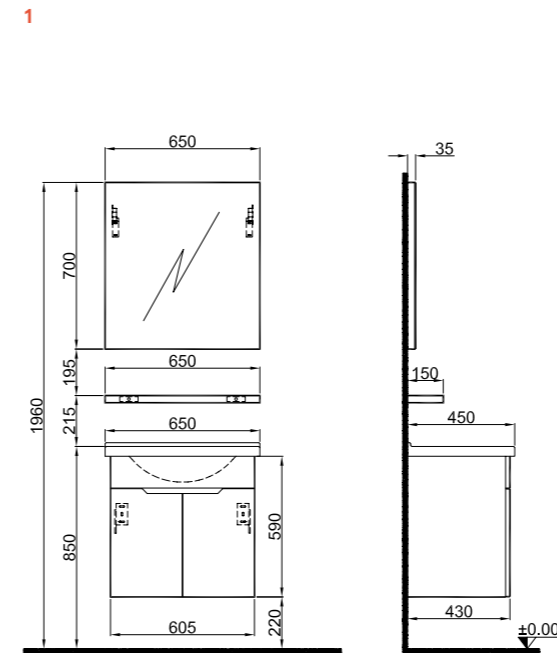

STORA

65 cm Set Front and Side View