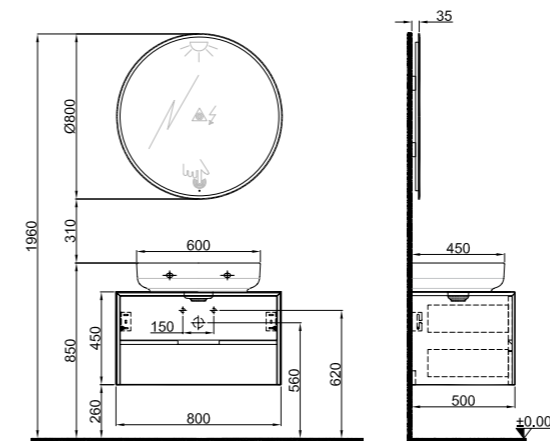

15

100 cm Oval Washbasin Set with Faucet Hole Front and Side View