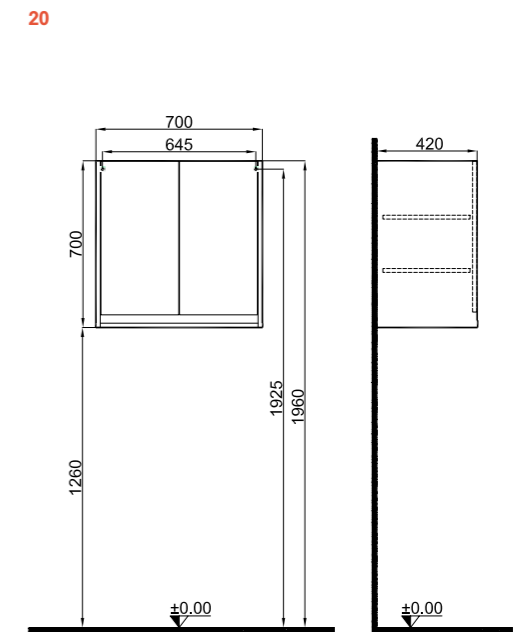

70 cm Washing Machine Top Cabinet 70 cm Front and Side View