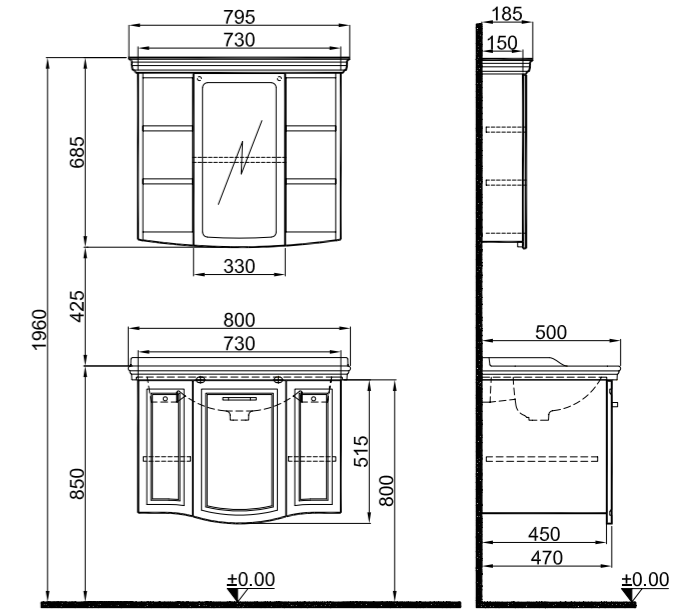

## ARTE +

65 cm Set Front and Side View

1-2

80 cm Set Front and Side View

3-4

A list of all technically compatible faucets is provided on page 142.

ARTE +

Code	Product Name	Washbasin	Body	Door	Upper Module
5 610100200864	<b>100 cm Gold Handle Set</b> Glossy White	310200200216 Artdeco 100 cm Shelf Washbasin	Durabad Over MDF	Durabad Over MDF	Mirror Cabinet (Unilluminated)
6 610100200752 610100200755	<b>100 cm Chrome Handle Set</b> Glossy White Matte Anthracite	310200200216 Artdeco 100 cm Shelf Washbasin	Durabad Over MDF	Durabad Over MDF	Mirror Cabinet (Unilluminated)
7 610100200874	<b>Tall Cabinet 35 cm With Golden Handle Right</b> Glossy White		Durabad Over MDF	Durabad Over MDF	
8 610100200875	<b>Tall Cabinet 35 cm With Golden Handle Left</b> Glossy White		Durabad Over MDF	Durabad Over MDF	
9 610100200882 610100200891	<b>Tall Cabinet 35 cm With Chrome Handle Right</b> Glossy White Matte Anthracite		Durabad Over MDF	Durabad Over MDF	
10 610100200883 610100200890	<b>Tall Cabinet 35 cm With Chrome Handle Left</b> Glossy White Matte Anthracite		Durabad Over MDF	Durabad Over MDF	