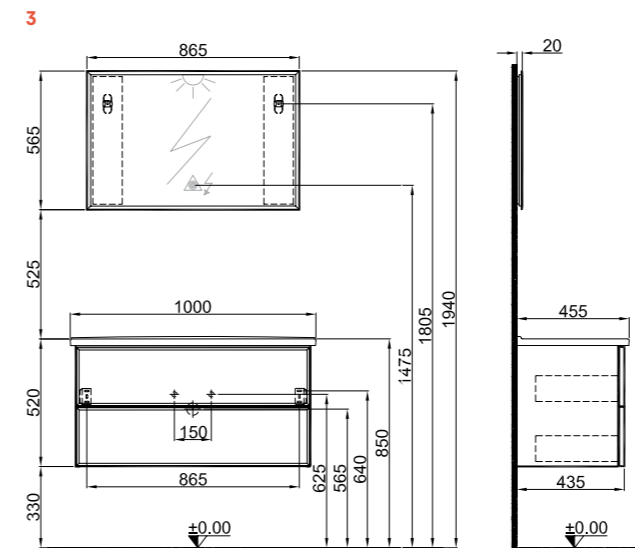

## ZETA

65 cm Set Front and Side View

80 cm Set Front and Side View

100 cm Set Front and Side View

Tall Cabinet Front and Side View

Washbasin cabinets have faucet holes.

A list of all technically compatible faucets is provided on page 142.