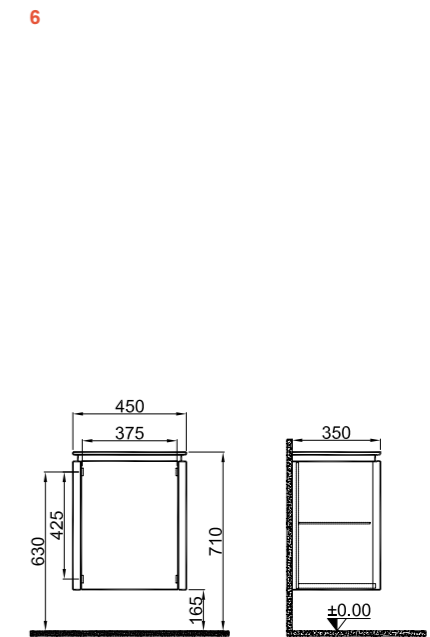

Side Cabinet 45 cm Front and Side View