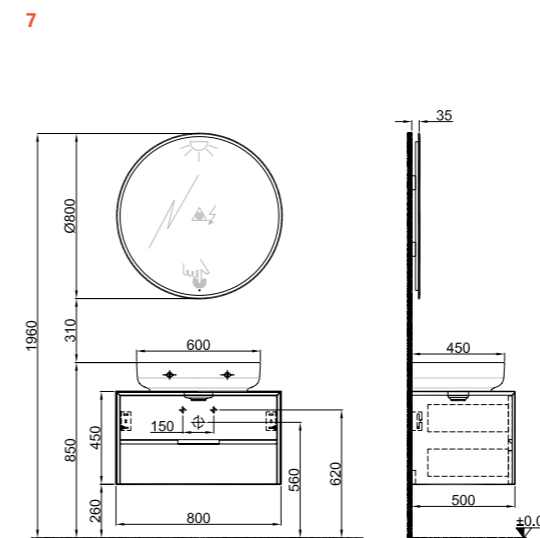

80 cm Oval Washbasin Set with Faucet Hole Front and Side

100 cm Set Oval Washbasin Front and Side View

80 cm Rectangular Washbasin Set with Faucet Hole Front and Side

100 cm Set Rectangular Washbasin Front and Side View