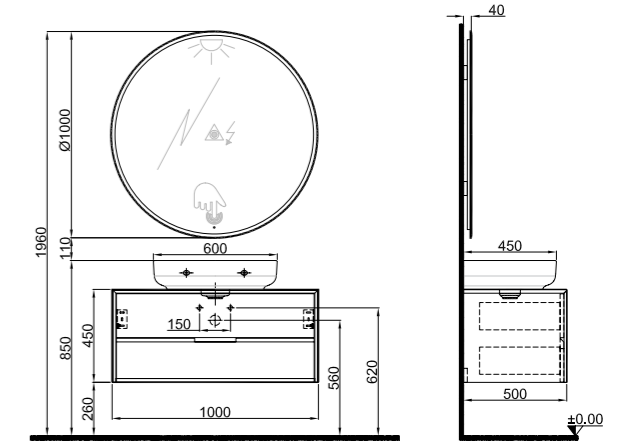

Washbasin cabinets have faucet holes.

80 cm Oval Countertop Bowl Washbasin Set Front and Side View

13

100 cm Oval Countertop Bowl Washbasin Set Front and Side View

14

80 cm Oval Washbasin Set with Faucet Hole Front and Side View