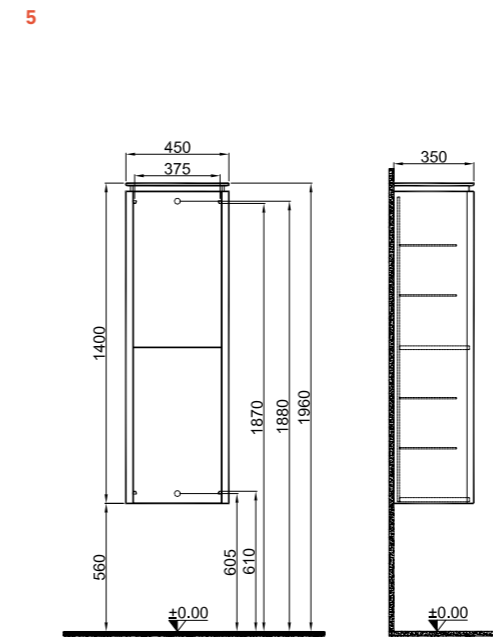

Code	Product Name	Counter	Body	Door
5 Tall Cabinet 45 cm				
310300102002	Matte White	Matte Pallisandro	Ultra Lacquered Over MDF	Ultra Lacquered Over MDF
310300103908	Matte Sage Green			
310300103912	Matte Peach			
310300102004	Matte Grey	Matte Anthracite Matte Astroid Matte Anthracite	Ultra Lacquered Over MDF	Ultra Lacquered Over MDF
310300101982	Matte Black			
310300102003	Matte Black			
6 Side Cabinet 45 cm				
310300101999	Matte White	Matte Pallisandro	Ultra Lacquered Over MDF	Ultra Lacquered Over MDF
310300103907	Matte Sage Green			
310300103911	Matte Peach			
310300102001	Matte Grey	Matte Anthracite Matte Astroid Matte Anthracite	Ultra Lacquered Over MDF	Ultra Lacquered Over MDF
310300101981	Matte Black			
310300102000	Matte Black			

Tall Cabinet 45 cm Front and Side View