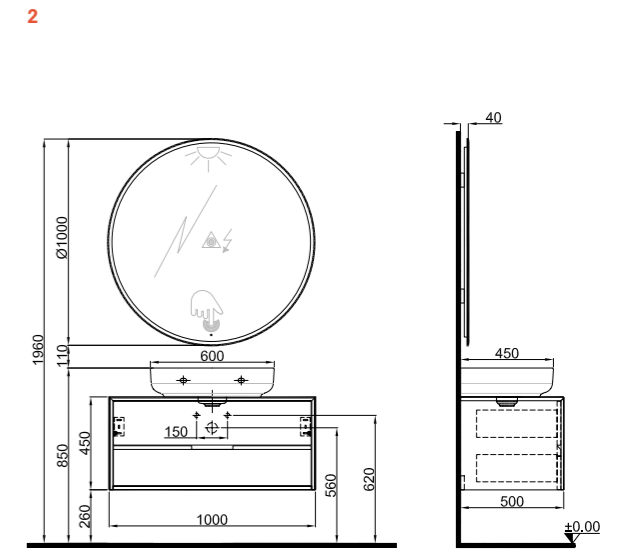

Washbasin cabinets have faucet holes.

ZERO 2.0

80 cm Oval Washbasin Set with Faucet Hole Front and Side

100 cm Set Oval Washbasin Front and Side View

80 cm Rectangular Washbasin Set with Faucet Hole Front and Side