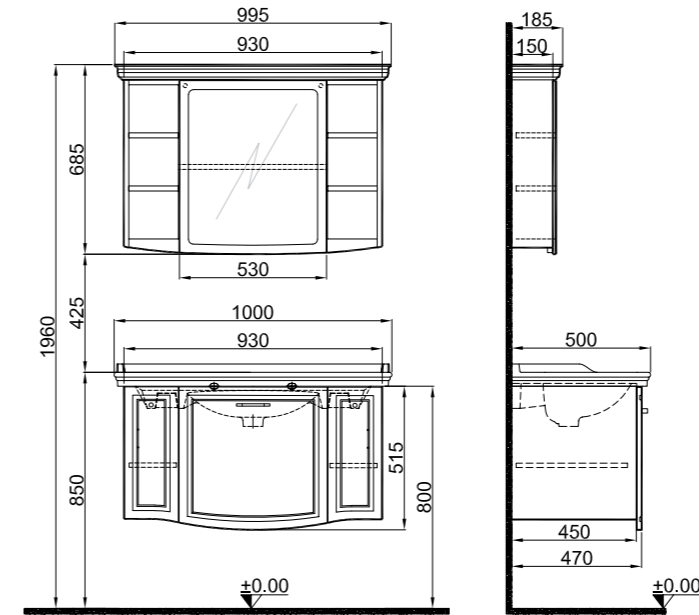

35 cm Tall Cabinet Right / Left Front and Side View

7-8-9-10