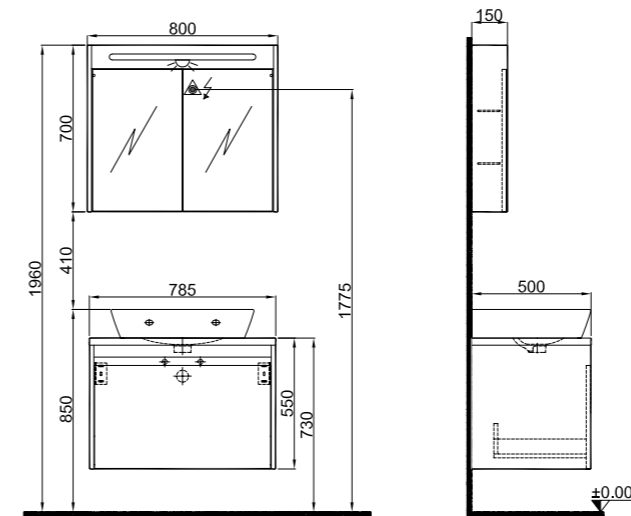

100 cm Set with Single Drawer Front and Side