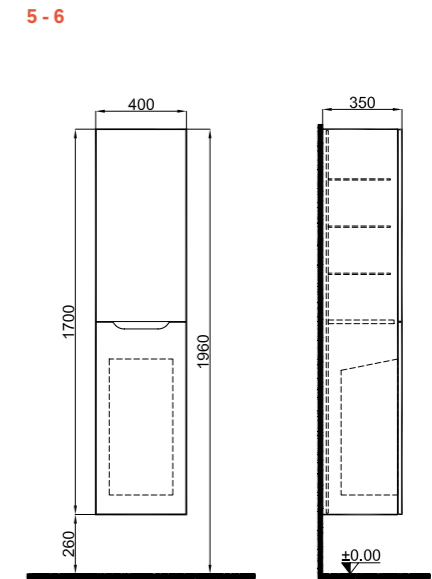

40 cm Tall Cabinet With Basket Front and Side View