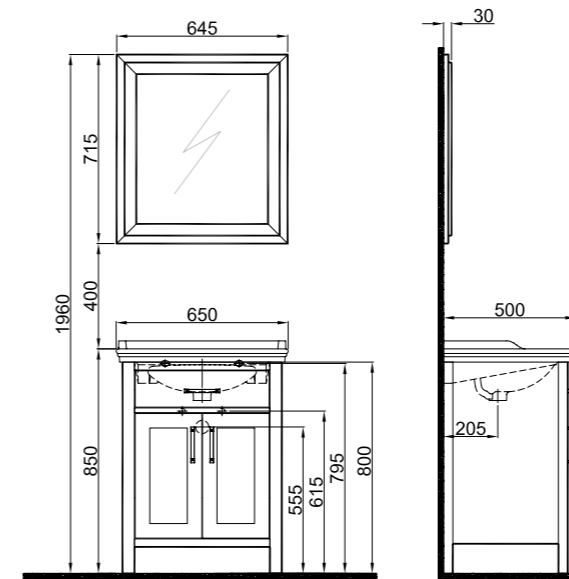

VINTAGE

65 cm Set Front and Side View

1 - 2

80 cm Set Front and Side View