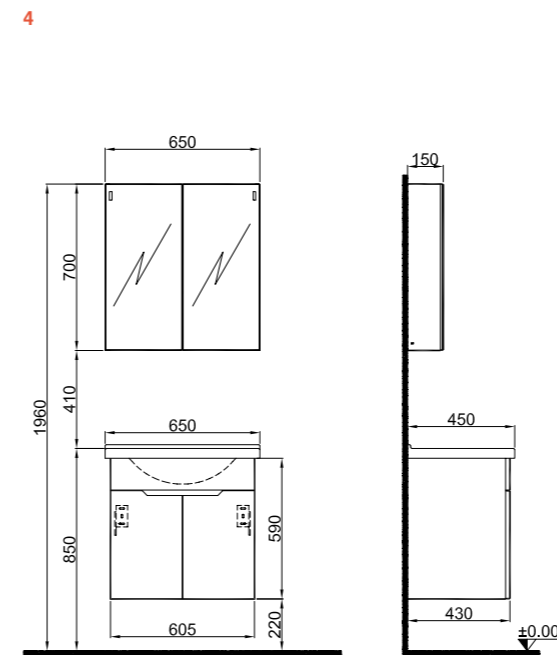

Code	Product Name	Washbasin	Body	Door	Upper Module
4 610100200912	65 cm Set Glossy White	310200200320 Idea 65 cm Shelf Washbasin	Duradecor	Durabad Over MDF	Mirror Cabinet (Unilluminated)
5 610100200914	80 cm Set Glossy White	310200200321 Idea 80 cm Shelf Washbasin	Duradecor	Durabad Over MDF	Mirror Cabinet (Unilluminated)
6 610100200916	100 cm Set Glossy White	310200200318 Idea 100 cm Shelf Washbasin	Duradecor	Durabad Over MDF	Mirror Cabinet (Unilluminated)
7 310300102840	Tall Cabinet 40 cm Right/Left Glossy White		Duradecor	Durabad Over MDF	

65 cm Set Front and Side View