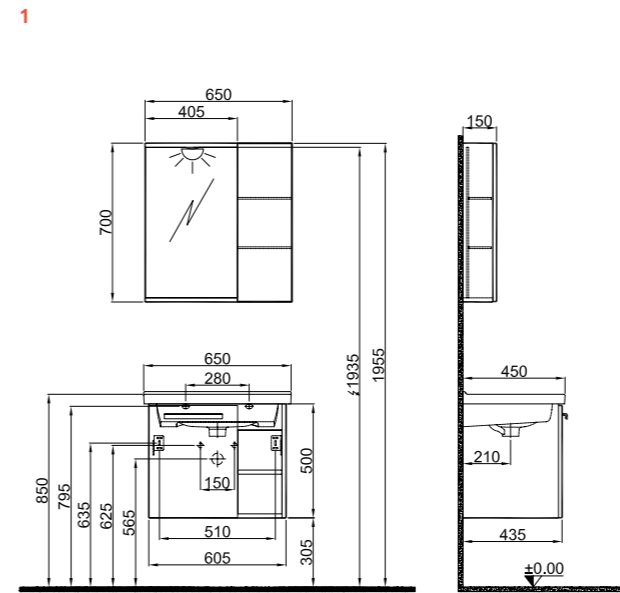

MARE

65 cm Set Front and Side View