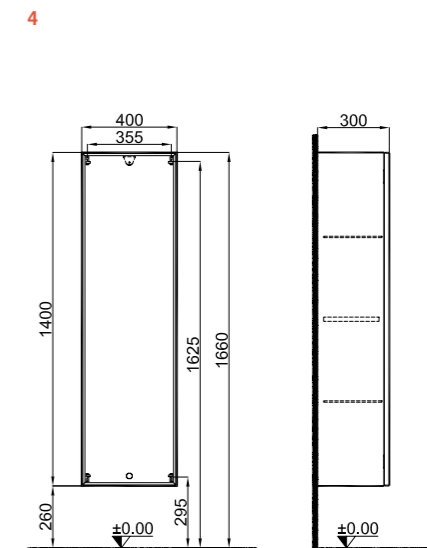

## ZETA

65 cm Set Front and Side View

80 cm Set Front and Side View

100 cm Set Front and Side View

Tall Cabinet Front and Side View

Washbasin cabinets have faucet holes.

A list of all technically compatible faucets is provided on page 142.