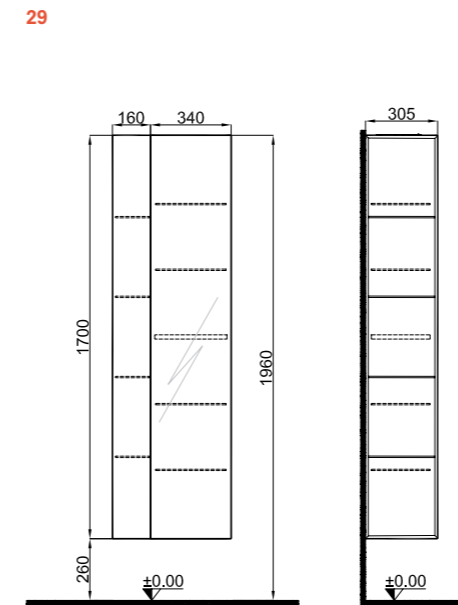

Code	Product Name	Body	Door
29 310300102194 310300102195	Tall Cabinet 50 cm Right/Left White / Oak Anthracite / Walnut	Ultra Lacquered Over MDF	Clear Mirror Smoked Mirror
30 310300102198 310300102199	Open Top Shelf Module 28cm White / Oak Anthracite / Walnut	Ultra Lacquered Over MDF	
31 310300102196 310300102197	Open Bottom Shelf Module 50cm White / Oak Anthracite / Walnut	Ultra Lacquered Over MDF	

Tall Cabinet 50 cm Front and Side View