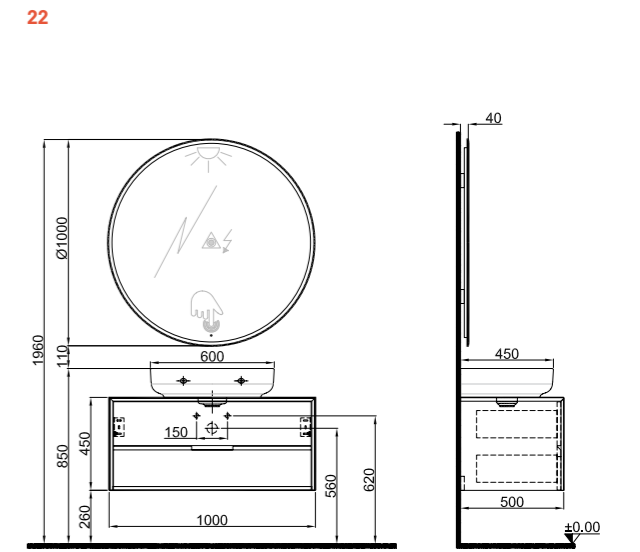

Washbasin cabinets have faucet holes.

80 cm Oval Countertop Bowl Washbasin Set Front and Side View

100 cm Oval Countertop Bowl Washbasin Set Front and Side View

80 cm Oval Washbasin Set with Faucet Hole Front and Side View