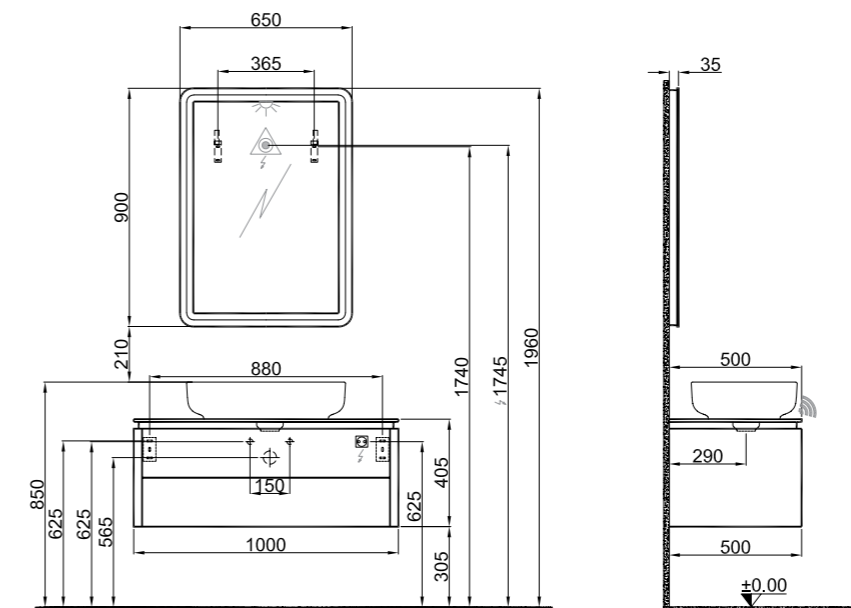

3

100 cm Oval Countertop Bowl Washbasin Set Set Front and Side View

4

In order to use the lighting inside the drawer, there should be a socket in the location given in the technical details of the cabinet module.