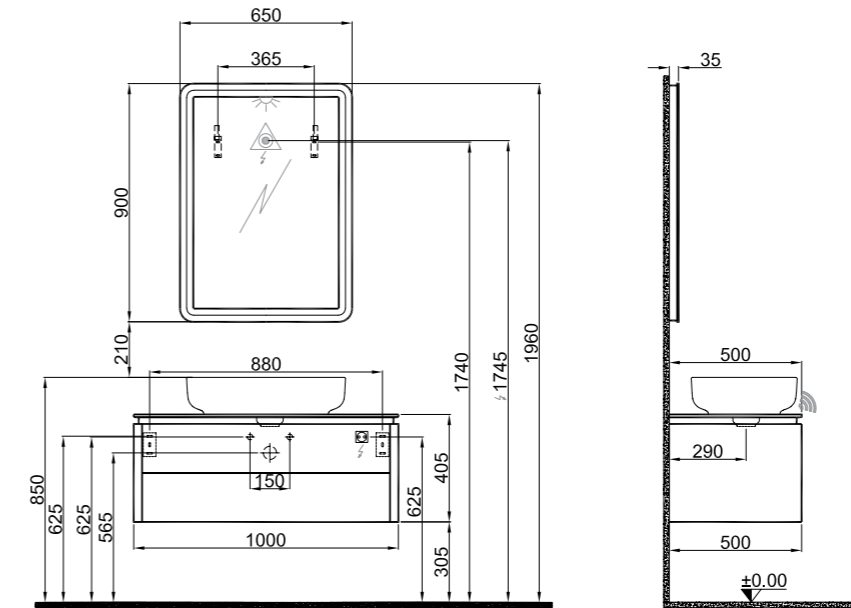

3

100 cm Oval Countertop Bowl Washbasin Set Set Front and Side View

4

In order to use the lighting inside the drawer, there should be a socket in the location given in the technical details of the cabinet module.