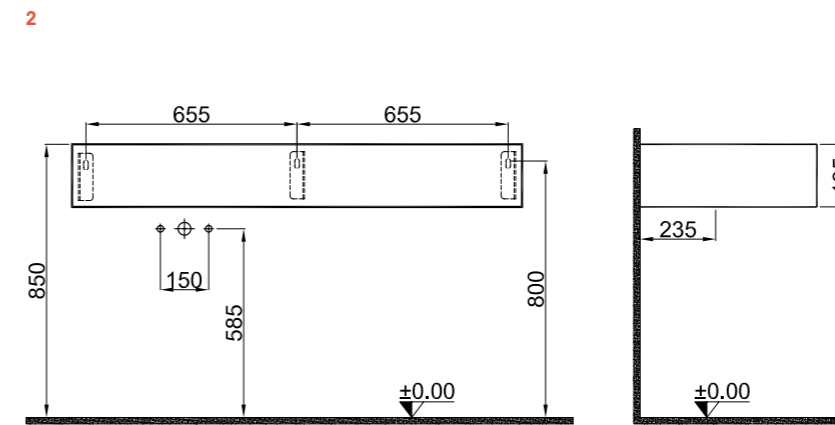

Note: The product codes in the table are only valid for counters. See pages **Mirror** and **Shelf** for set combinations.

**Colors**

K1 140 cm Sinterflex Counter Washbasin Front and Side View

K1 160 cm Sinterflex Counter Washbasin Front and Side View