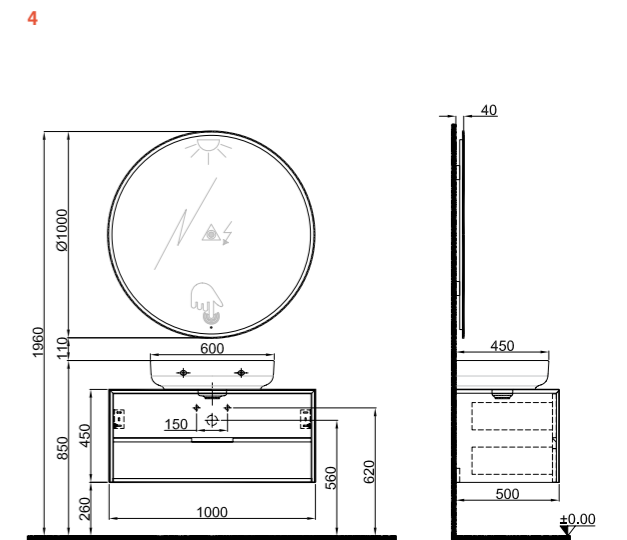

100 cm Set Rectangular Washbasin Front and Side View