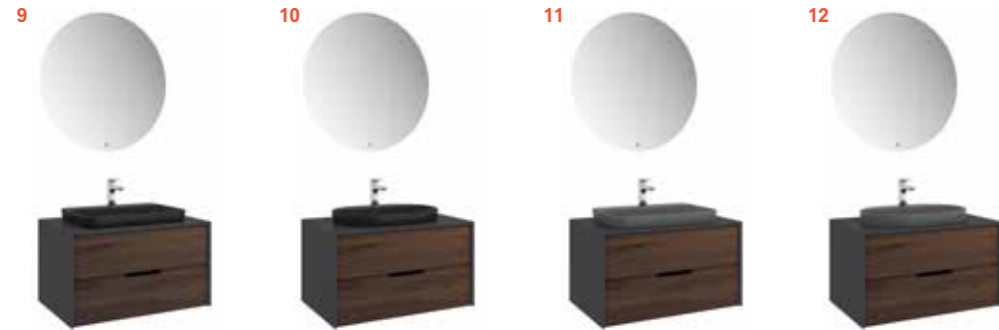

SOLE

Code	Product Name	Body	Door	Upper Module
9 610100201532	80 cm Rectangular Matte Black Drop in Washbasin Set Anthracite / Walnut	Ultra Lacquered Over MDF	Natural Wood Coating on MDF	Illuminated Mirror Smoked Mirror
10 610100201530	80 cm Oval Matte Black Drop in Washbasin Set Anthracite / Walnut	Ultra Lacquered Over MDF	Natural Wood Coating on MDF	Illuminated Mirror Smoked Mirror
11 610100201540	80 cm Rectangular Matte Anthracite Drop in Washbasin Set Anthracite / Walnut	Ultra Lacquered Over MDF	Natural Wood Coating on MDF	Illuminated Mirror Smoked Mirror
12 610100201538	80 cm Oval Matte Anthracite Drop in Washbasin Set Anthracite / Walnut	Ultra Lacquered Over MDF	Natural Wood Coating on MDF	Illuminated Mirror Smoked Mirror

80 cm Rectangular and Oval Drop in Washbasin Set Front and Side View

9 - 10 - 11 - 12