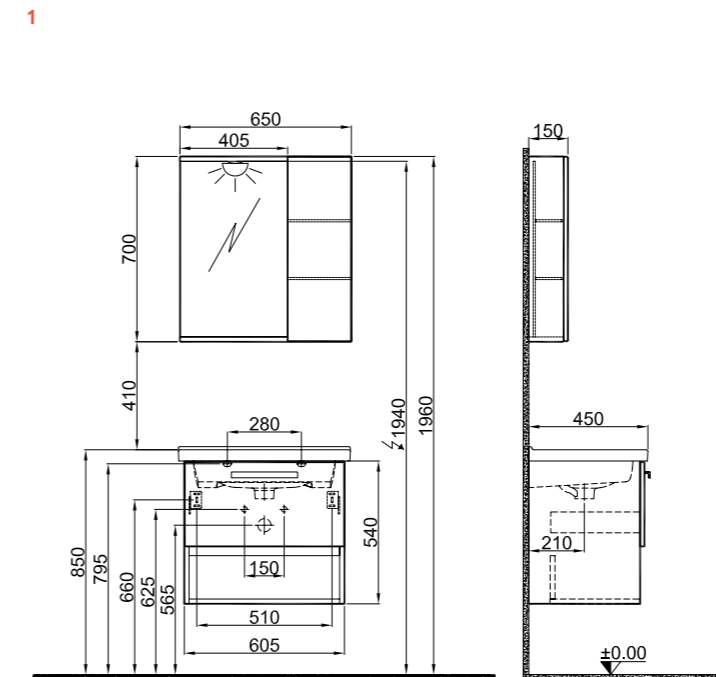

TREVI

65 cm Set Front and Side View