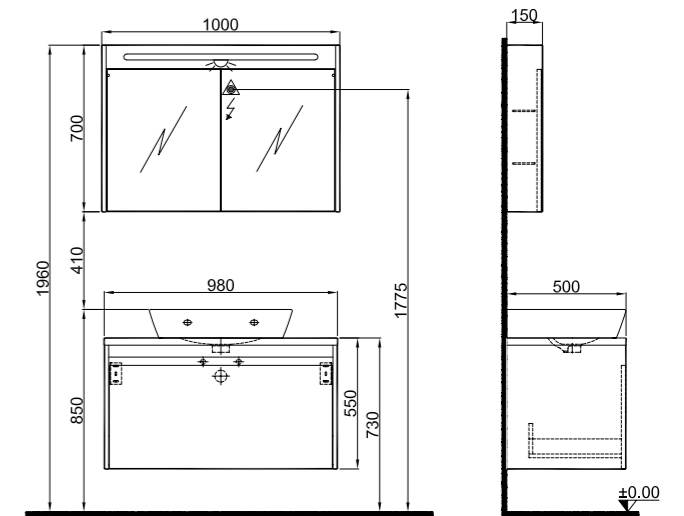

The cabinets under the Bowl washbasin sets bear faucet holes.

80 cm Set with Single Drawer Front and Side

13

100 cm Set with Single Drawer Front and Side

14

A list of all technically compatible faucets is provided on page 142.