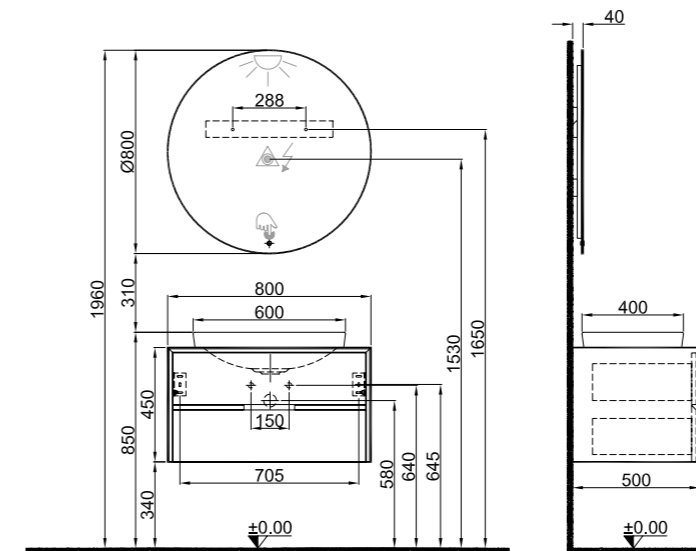

Washbasin cabinets have faucet holes.

A list of all technically compatible faucets is provided on page 142.