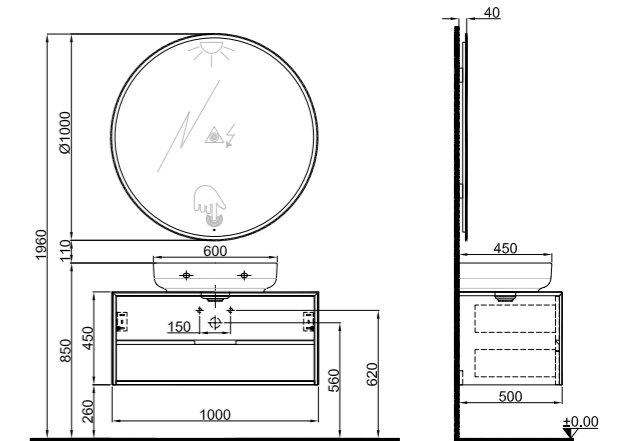

ZERO 2.0

Code	Product Name	Washbasin	Body	Door	Upper Module
13 610100201359	80 cm Oval Matte Black Washbasin with Faucet Hole Anthracite / Walnut	310200200473 Zero 2.0 Oval Washbasin Matte Black	Ultra Lacquered Over MDF	Natural Wood Coating on MDF	Illuminated Mirror Smoked Mirror
14 610100201358	100 cm Oval Matte Black Washbasin with Faucet Hole Anthracite / Walnut	310200200467 Zero 2.0 Rectangular Washbasin Matte Black	Ultra Lacquered Over MDF	Natural Wood Coating on MDF	Illuminated Mirror Smoked Mirror
15 610100201361	80 cm Rectangular Matte Black Washbasin with Faucet Hole Anthracite / Walnut	310200200467 Zero 2.0 Rectangular Washbasin Matte Black	Ultra Lacquered Over MDF	Natural Wood Coating on MDF	Illuminated Mirror Smoked Mirror
16 610100201360	100 cm Rectangular Matte Black Washbasin with Faucet Hole Anthracite / Walnut	310200200467 Zero 2.0 Rectangular Washbasin Matte Black	Ultra Lacquered Over MDF	Natural Wood Coating on MDF	Illuminated Mirror Smoked Mirror

Washbasin cabinets have faucet holes.

80 cm Oval Countertop Bowl Washbasin Set Front and Side View

13

100 cm Oval Countertop Bowl Washbasin Set Front and Side View

14

80 cm Oval Washbasin Set with Faucet Hole Front and Side View

15

100 cm Oval Washbasin Set with Faucet Hole Front and Side View

16

A list of all technically compatible faucets is provided on page 142.