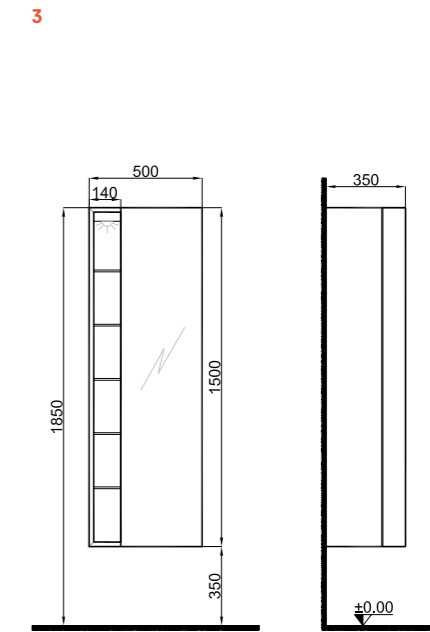

Tall Cabinet Front, Side View