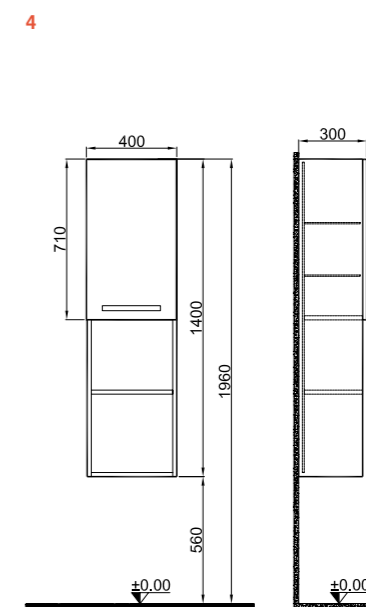

40 cm Tall Cabinet Right / Left Front and Side View