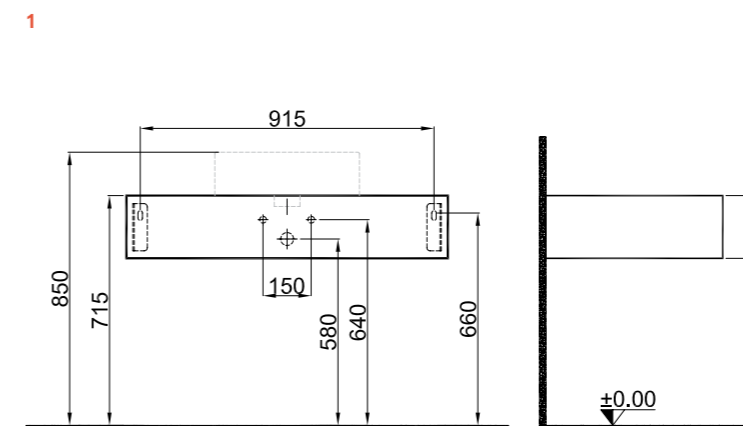

UNIQ K2

K2 120 cm Sinterflex Counter Washbasin Front and Side View

Code	Product Name	Washbasin	Body
1	K2 100 cm Sinterflex Counter		
310300102625	Palissandro	(Washbasin Not Included)	Sinterflex
310300102632	Uptown Dark		
310300102639	Uptown Light		
310300102646	Ocean Black		
310300102653	Pietra Blue		
310300102660	Asteroid		
310300102667	Metallic Red		
310300102674	Terrazzo		
310300102681	Olimpo		
310300102688	Mocha Perla		
310300104000	Sahara Brown		

Note: The product codes in the table are only valid for counters. See pages **Mirror** and **Shelf** for set combinations.