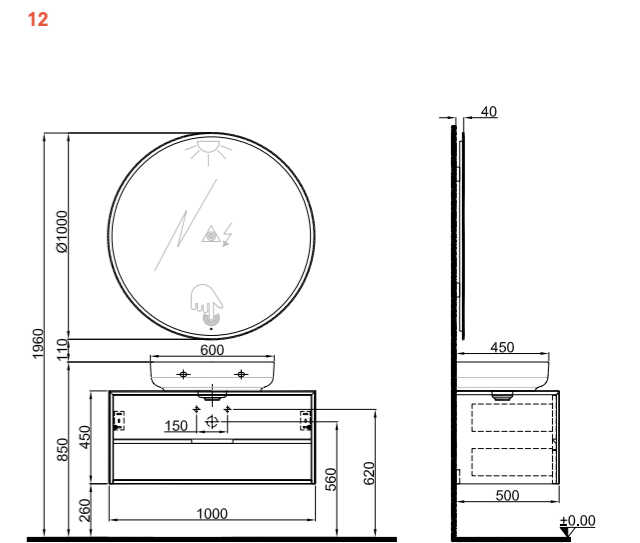

100 cm Oval Washbasin Set with Faucet Hole Front and Side View