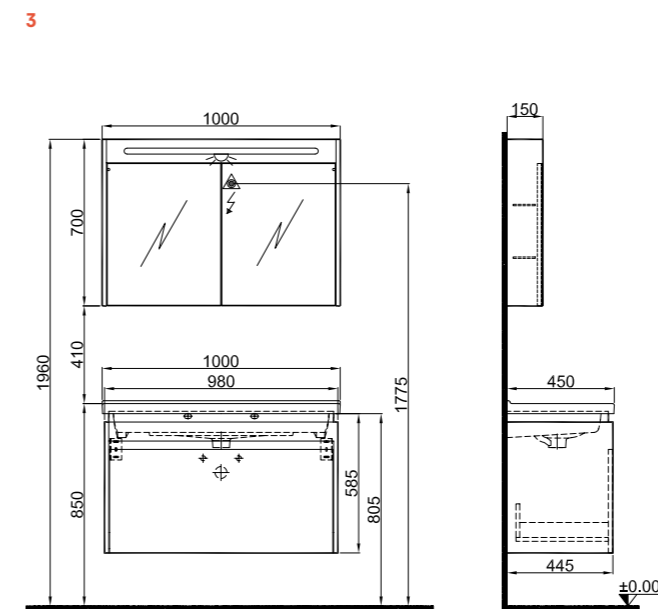

IDEA 2.0

65 cm Set with Single Drawer Front and Side

80 cm Set with Single Drawer Front and Side

100 cm Set with Single Drawer Front and Side