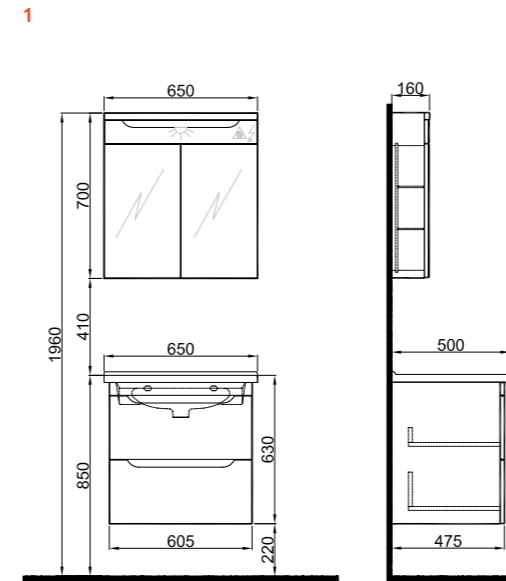

## CASILLA

65 cm Set Front and Side View

80 cm Set Front and Side View

100 cm Set Front and Side View