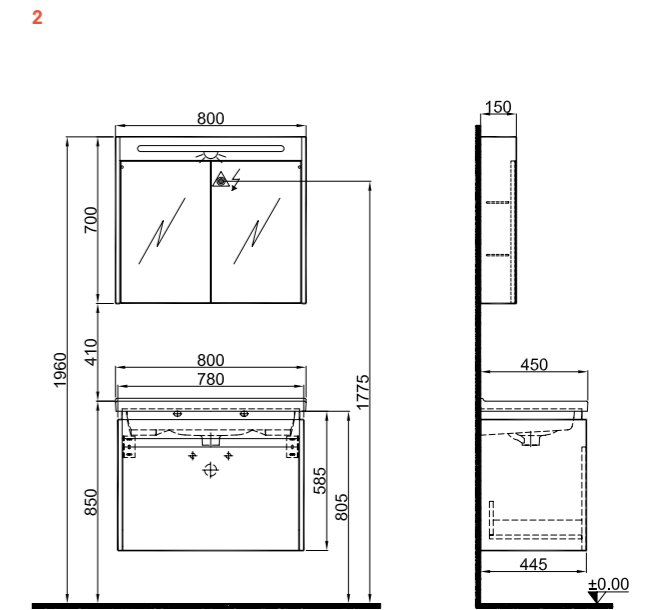

40 cm Tall Cabinet Without Basket Front and Side View

40 cm Tall Cabinet With Basket Front and Side View

Idea 2.0

DOOR	BODY

Code	Product Name	Washbasin	Body	Door	Upper Module
1 610100200486 610100200487 610100200488	<b>65 cm Set with Single Drawer</b> Glossy White Glossy Anthracite Pasifik A	310200200320 Idea 65 cm Shelf Washbasin	Durabad Over MDF	Durabad Over MDF	Mirror Cabinet (Illuminated)
2 610100200490 610100200491 610100200492	<b>80 cm Set with Single Drawer</b> Glossy White Glossy Anthracite Pasifik A	310200200321 Idea 80 cm Shelf Washbasin	Durabad Over MDF	Durabad Over MDF	Mirror Cabinet (Illuminated)
3 610100200494 610100200495 610100200496	<b>100 cm Set with Single Drawer</b> Glossy White Glossy Anthracite Pasifik A	310200200318 Idea 100 cm Shelf Washbasin	Durabad Over MDF	Durabad Over MDF	Mirror Cabinet (Illuminated)

IDEA 2.0

65 cm Set with Single Drawer Front and Side

80 cm Set with Single Drawer Front and Side

100 cm Set with Single Drawer Front and Side