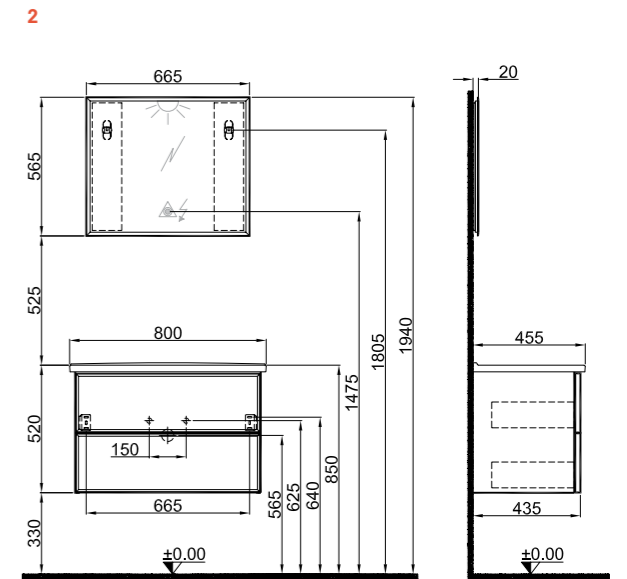

## ZETA

65 cm Set Front and Side View

80 cm Set Front and Side View

100 cm Set Front and Side View

Tall Cabinet Front and Side View

Washbasin cabinets have faucet holes.

A list of all technically compatible faucets is provided on page 142.