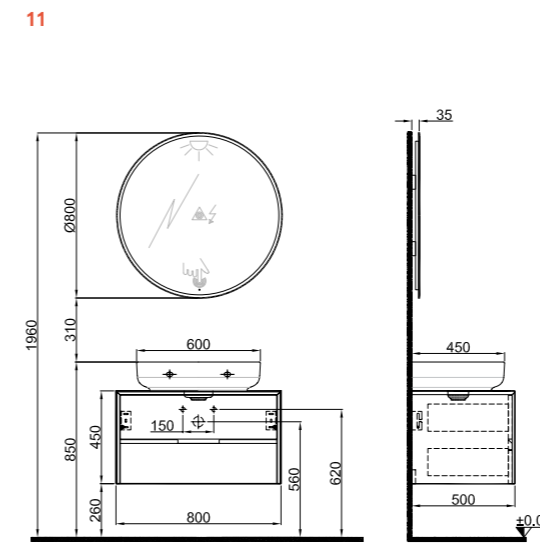

Washbasin cabinets have faucet holes.

80 cm Oval Countertop Bowl Washbasin Set Front and Side View

100 cm Oval Countertop Bowl Washbasin Set Front and Side View

80 cm Oval Washbasin Set with Faucet Hole Front and Side View