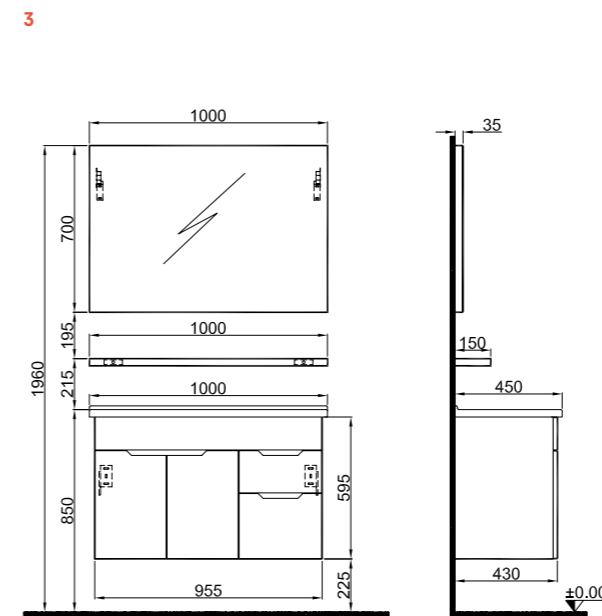

## STORA

65 cm Set Front and Side View

80 cm Set Front and Side View

100 cm Set Front and Side View

A list of all technically compatible faucets is provided on page 142.