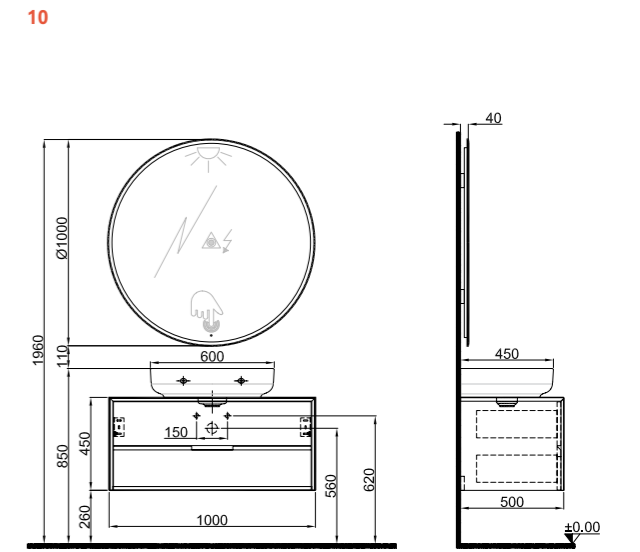

Washbasin cabinets have faucet holes.

80 cm Oval Countertop Bowl Washbasin Set Front and Side View

100 cm Oval Countertop Bowl Washbasin Set Front and Side View

80 cm Oval Washbasin Set with Faucet Hole Front and Side View