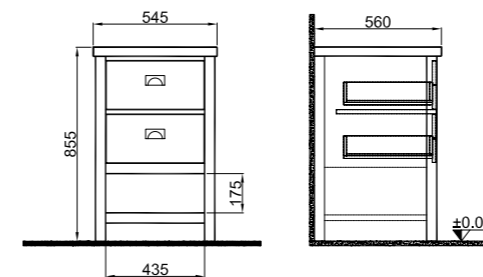

* Patterns and pattern tracking may differ on the counter.

Washbasin waste pipe with U-G body (410200603194) is included in the set.

Ultra
Lacquered

Soft Close

Full-
Extension
Drawer

Kalesinterflex
Counter

A list of all technically compatible faucets is provided on page 142.