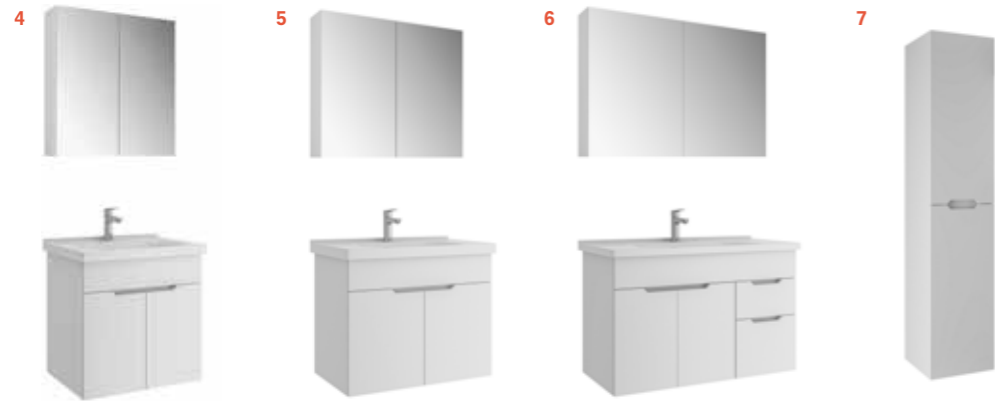

STORA

Code	Product Name	Washbasin	Body	Door	Upper Module
4 610100200912	65 cm Set Glossy White	310200200320 Idea 65 cm Shelf Washbasin	Duradecor	Durabad Over MDF	Mirror Cabinet (Unilluminated)
5 610100200914	80 cm Set Glossy White	310200200321 Idea 80 cm Shelf Washbasin	Duradecor	Durabad Over MDF	Mirror Cabinet (Unilluminated)
6 610100200916	100 cm Set Glossy White	310200200318 Idea 100 cm Shelf Washbasin	Duradecor	Durabad Over MDF	Mirror Cabinet (Unilluminated)
7 310300102840	Tall Cabinet 40 cm Right/Left Glossy White		Duradecor	Durabad Over MDF