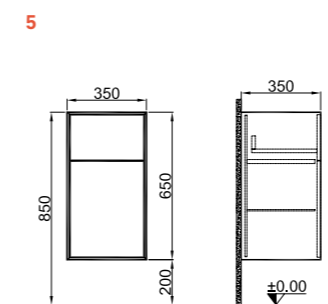

Mirror panel is not included in the set. It must be ordered separately.

MOOD

65 cm Set Front and Side View

80 cm Set Front and Side View

100 cm Set Front and Side View

Tall Cabinet Front and Side View

Tall Cabinet 35 cm with Basket Front and Side View