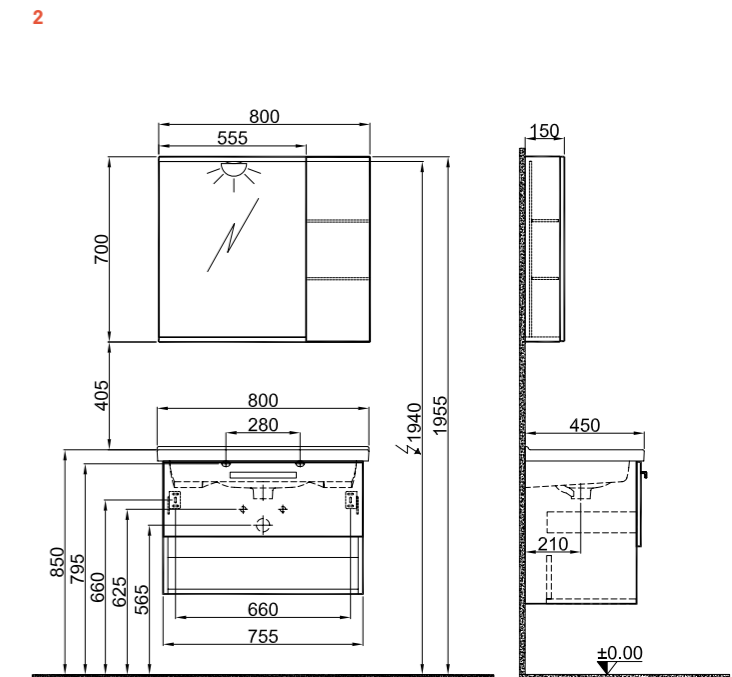

80 cm Set Front and Side View