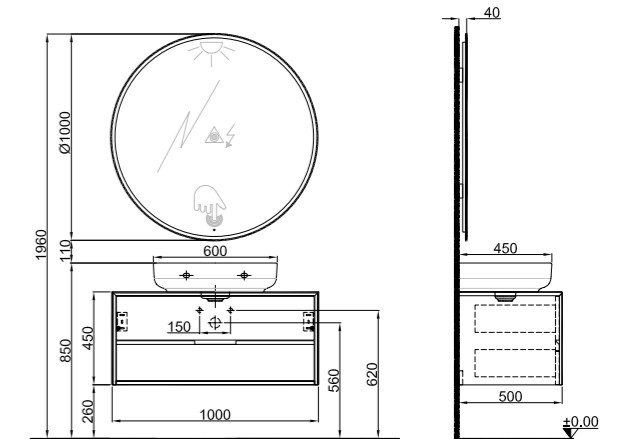

ZERO 2.0

Code	Product Name	Washbasin	Body	Door	Upper Module
25 610100201383	80 cm Oval Glossy Black Washbasin with Faucet Hole Anthracite / Walnut	310200200472 Zero 2.0 Oval Washbasin Glossy Black	Ultra Lacquered Over MDF	Natural Wood Coating on MDF	Illuminated Mirror Smoked Mirror
26 610100201382	100 cm Oval Glossy Black Washbasin with Faucet Hole Anthracite / Walnut	310200200472 Zero 2.0 Oval Washbasin Glossy Black	Ultra Lacquered Over MDF	Natural Wood Coating on MDF	Illuminated Mirror Smoked Mirror
27 610100201385	80 cm Rectangular Glossy Black Washbasin with Faucet Hole Anthracite / Walnut	310200200466 Zero 2.0 Rectangular Washbasin Glossy Black	Ultra Lacquered Over MDF	Natural Wood Coating on MDF	Illuminated Mirror Smoked Mirror
28 610100201384	100 cm Rectangular Glossy Black Washbasin with Faucet Hole Anthracite / Walnut	310200200466 Zero 2.0 Rectangular Washbasin Glossy Black	Ultra Lacquered Over MDF	Natural Wood Coating on MDF	Illuminated Mirror Smoked Mirror

Washbasin cabinets have faucet holes.

80 cm Oval Countertop Bowl Washbasin Set Front and Side View

25

100 cm Oval Countertop Bowl Washbasin Set Front and Side View

26

80 cm Oval Washbasin Set with Faucet Hole Front and Side View

27

100 cm Oval Washbasin Set with Faucet Hole Front and Side View

28

A list of all technically compatible faucets is provided on page 142.