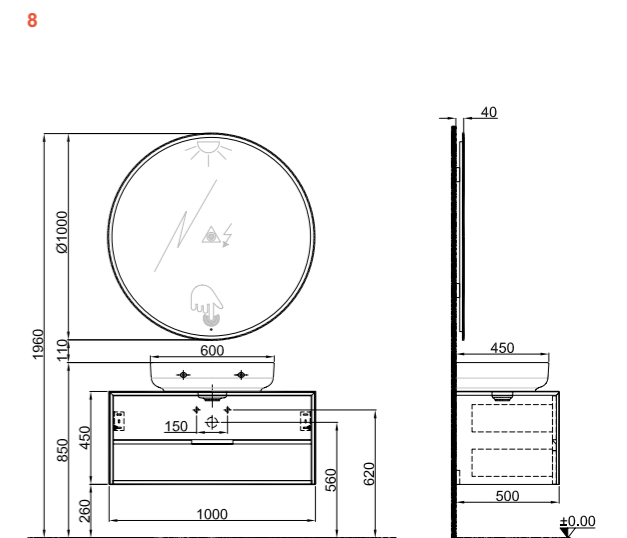

80 cm Oval Washbasin Set with Faucet Hole Front and Side

100 cm Set Oval Washbasin Front and Side View

80 cm Rectangular Washbasin Set with Faucet Hole Front and Side

100 cm Set Rectangular Washbasin Front and Side View