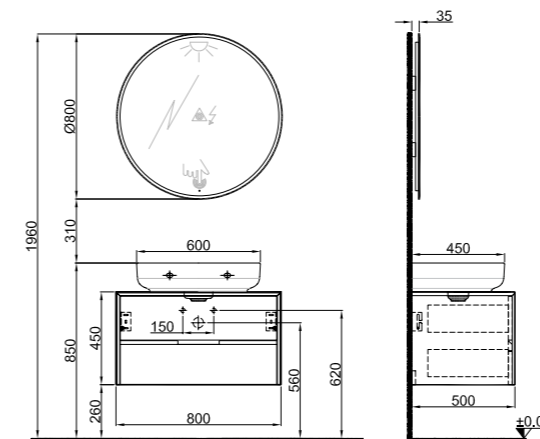

27

100 cm Oval Washbasin Set with Faucet Hole Front and Side View