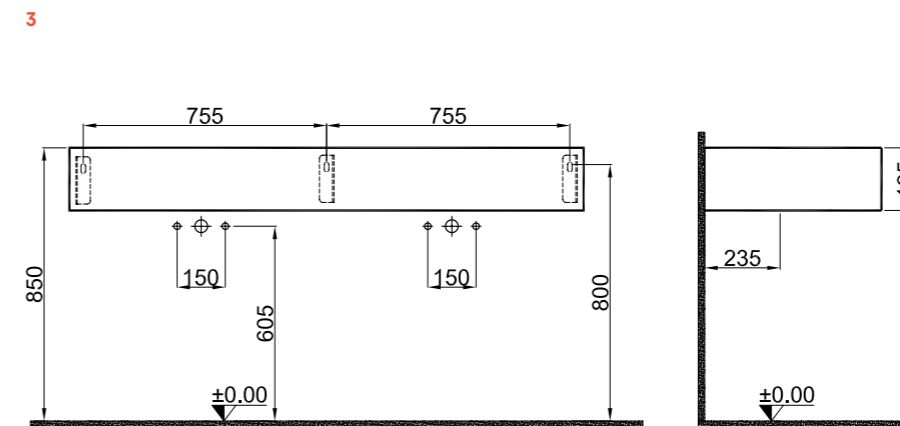

Note: The product codes in the table are only valid for counters. See pages **Mirror** and **Shelf** for set combinations.

**Colors**

K1 140 cm Sinterflex Counter Washbasin Front and Side View

K1 160 cm Sinterflex Counter Washbasin Front and Side View