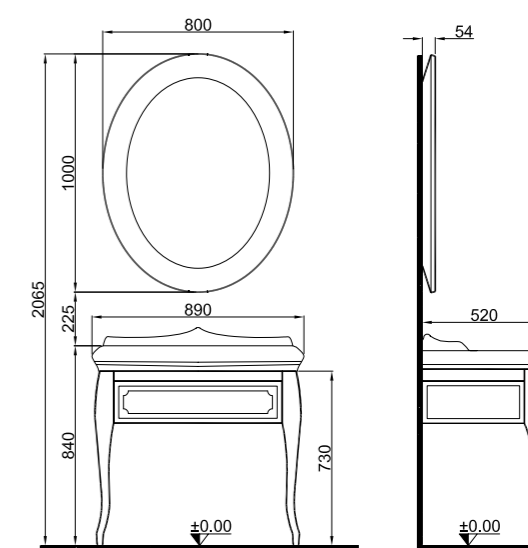

## VICTORIAN

90 cm Washbasin (1 Tap Hole) Set Front and Side View

1

90 cm Washbasin (3 Tap Holes) Set Front and Side View

2

50 cm Tall Cabinet Front and Side View

3 - 4