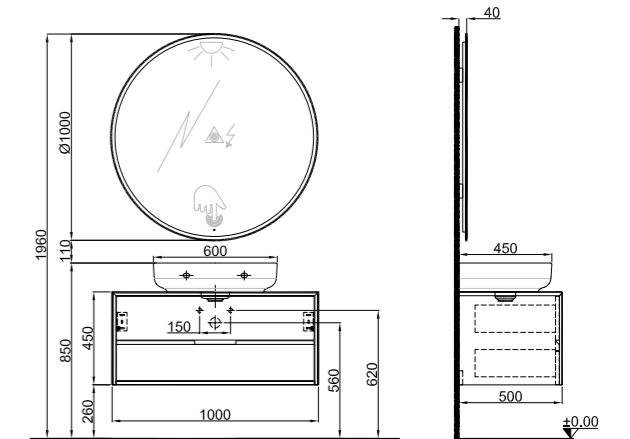

ZERO 2.0

Code	Product Name	Washbasin	Body	Door	Upper Module
17 610100201367	80 cm Oval Matte Mink Washbasin with Faucet Hole Anthracite / Walnut	310200200475 Zero 2.0 Oval Washbasin Matte Mink	Ultra Lacquered Over MDF	Natural Wood Coating on MDF	Illuminated Mirror Smoked Mirror
18 610100201366	100 cm Oval Matte Mink Washbasin with Faucet Hole Anthracite / Walnut	310200200469 Zero 2.0 Rectangular Washbasin Matte Mink	Ultra Lacquered Over MDF	Natural Wood Coating on MDF	Illuminated Mirror Smoked Mirror
19 610100201369	80 cm Rectangular Matte Mink Washbasin with Faucet Hole Anthracite / Walnut	310200200469 Zero 2.0 Rectangular Washbasin Matte Mink	Ultra Lacquered Over MDF	Natural Wood Coating on MDF	Illuminated Mirror Smoked Mirror
20 610100201368	100 cm Rectangular Matte Mink Washbasin with Faucet Hole Anthracite / Walnut		Ultra Lacquered Over MDF	Natural Wood Coating on MDF	Illuminated Mirror Smoked Mirror

80 cm Oval Countertop Bowl Washbasin Set Front and Side View

17

100 cm Oval Countertop Bowl Washbasin Set Front and Side View

18

80 cm Oval Washbasin Set with Faucet Hole Front and Side View

19

100 cm Oval Washbasin Set with Faucet Hole Front and Side View

20

Washbasin cabinets have faucet holes.

A list of all technically compatible faucets is provided on page 142.