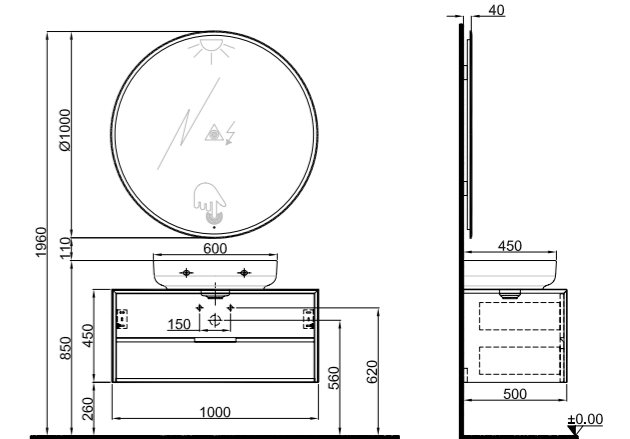

80 cm Oval Countertop Bowl Washbasin Set Front and Side View

17

100 cm Oval Countertop Bowl Washbasin Set Front and Side View

18

80 cm Oval Washbasin Set with Faucet Hole Front and Side View

19

100 cm Oval Washbasin Set with Faucet Hole Front and Side View