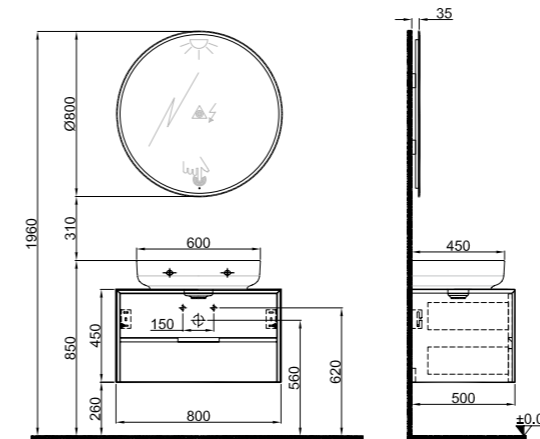

Washbasin cabinets have faucet holes.

80 cm Oval Countertop Bowl Washbasin Set Front and Side View

25

100 cm Oval Countertop Bowl Washbasin Set Front and Side View

26

80 cm Oval Washbasin Set with Faucet Hole Front and Side View