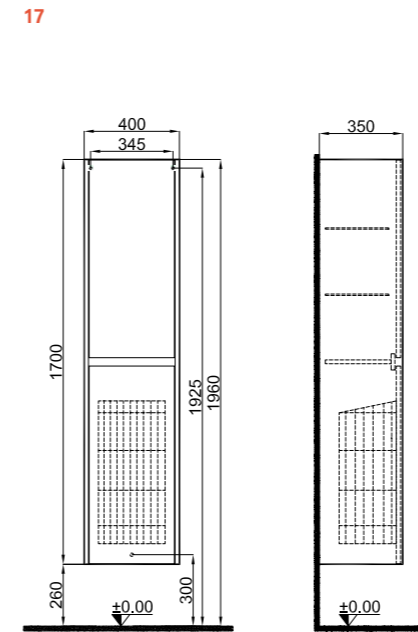

Code	Product Name	Body	Door
17 310300101969 310300101970 310300101971	Tall Cabinet 40 cm (With Basket) Glossy White Glossy Anthracite Pacific A	Durabad Over MDF	Durabad Over MDF
18 310300101973 310300101974 310300101975	Tall Cabinet 40 cm (Without Basket) Glossy White Glossy Anthracite Pacific A	Durabad Over MDF	Durabad Over MDF
19 310300101985 310300101986 310300101987	Washing Machine Cabinet 70 cm (With Door) Glossy White Glossy Anthracite Pacific A	Durabad Over MDF	Durabad Over MDF
20 310300101989 310300101990 310300101991	Washing Machine Top Cabinet 70 cm Glossy White Glossy Anthracite Pacific A	Durabad Over MDF	Durabad Over MDF

40 cm Tall Cabinet (With Basket) Front and Side View