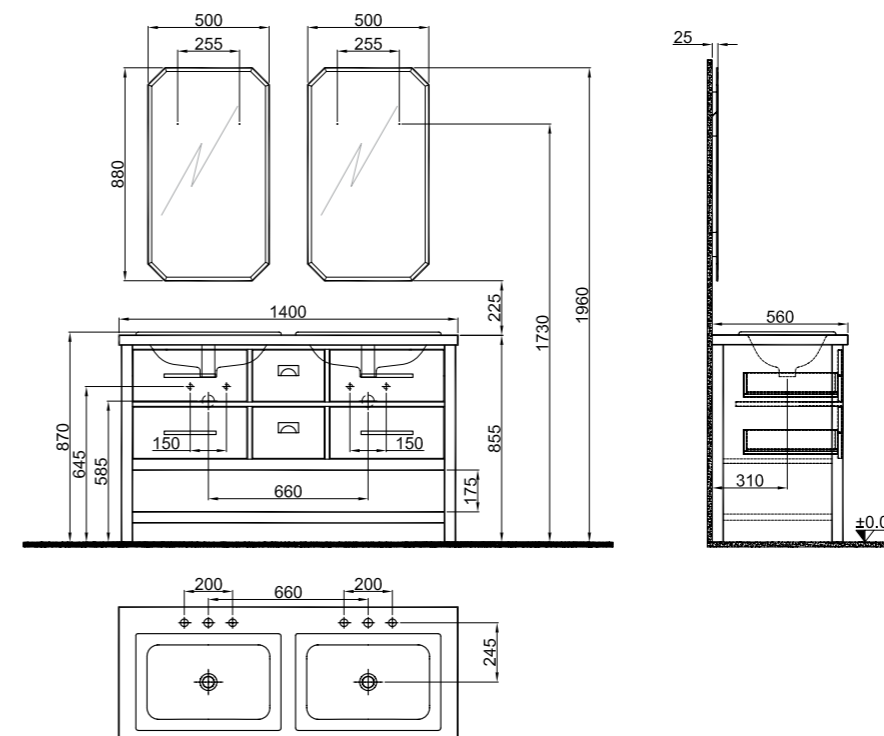

GRANDHOME

9 - 10 - 11

12 - 13 - 14

Code	Product Name	Handle Color	* Counter with 3 Holes	Washbasin	Body	Door
9	100 cm Washbasin Cabinet					
610100201443 610100201444 610100201445	Matte Sage Green	Glossy Gold	Matte Asteroid Matte Ocean Black Matte Pallisandro	310200200451 Idea 2.0 60x40 cm Countertop Washbasin	Ultra Lacquared Over MDF	Ultra Lacquared Over MDF
10	100 cm Washbasin Cabinet					
610100201446 610100201447 610100201448	Matte Sage Green	Matte Chrome	Matte Asteroid Matte Ocean Black Matte Pallisandro	310200200451 Idea 2.0 60x40 cm Countertop Washbasin	Ultra Lacquared Over MDF	Ultra Lacquared Over MDF
11	100 cm Washbasin Cabinet					
610100201449 610100201450 610100201451	Matte Sage Green	Matte Gold	Matte Asteroid Matte Ocean Black Matte Pallisandro	310200200451 Idea 2.0 60x40 cm Countertop Washbasin	Ultra Lacquared Over MDF	Ultra Lacquared Over MDF
12	140 cm Washbasin Cabinet					
610100201464 610100201465 610100201466	Matte Sage Green	Glossy Gold	Matte Asteroid Matte Ocean Black Matte Pallisandro	310200200451 Idea 2.0 60x40 cm Countertop Washbasin (2 Washbasins)	Ultra Lacquared Over MDF	Ultra Lacquared Over MDF
13	140 cm Washbasin Cabinet					
610100201467 610100201468 610100201469	Matte Sage Green	Matte Chrome	Matte Asteroid Matte Ocean Black Matte Pallisandro	310200200451 Idea 2.0 60x40 cm Countertop Washbasin (2 Washbasins)	Ultra Lacquared Over MDF	Ultra Lacquared Over MDF
14	140 cm Washbasin Cabinet					
610100201470 610100201471 610100201472	Matte Sage Green	Matte Gold	Matte Asteroid Matte Ocean Black Matte Pallisandro	310200200451 Idea 2.0 60x40 cm Countertop Washbasin (2 Washbasins)	Ultra Lacquared Over MDF	Ultra Lacquared Over MDF