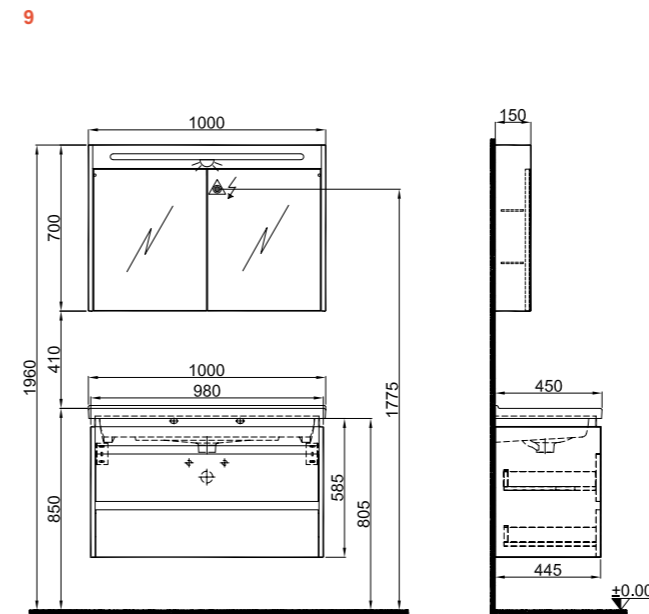

100 cm Set with 2 Drawer Front and Side