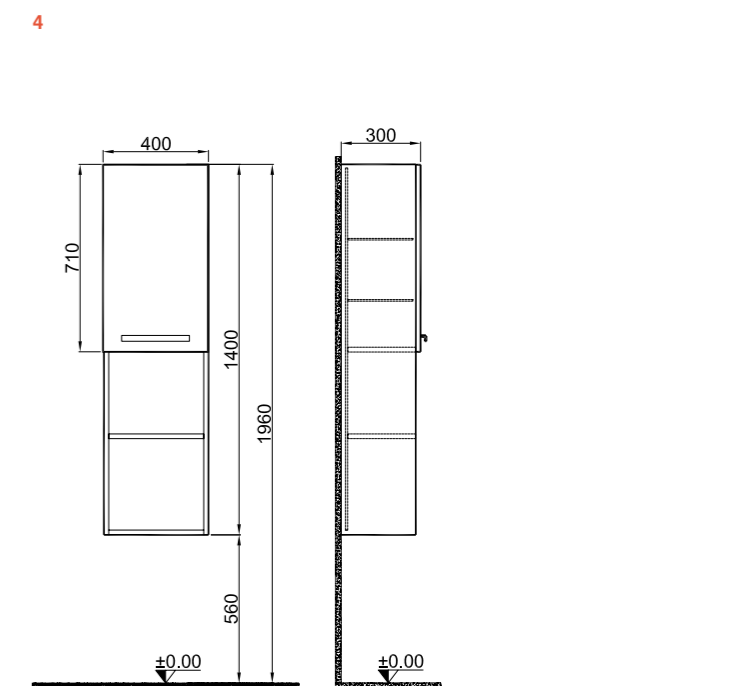

TREVI

65 cm Set Front and Side View

80 cm Set Front and Side View

100 cm Set Front and Side View

40 cm Tall Cabinet Front and Side View