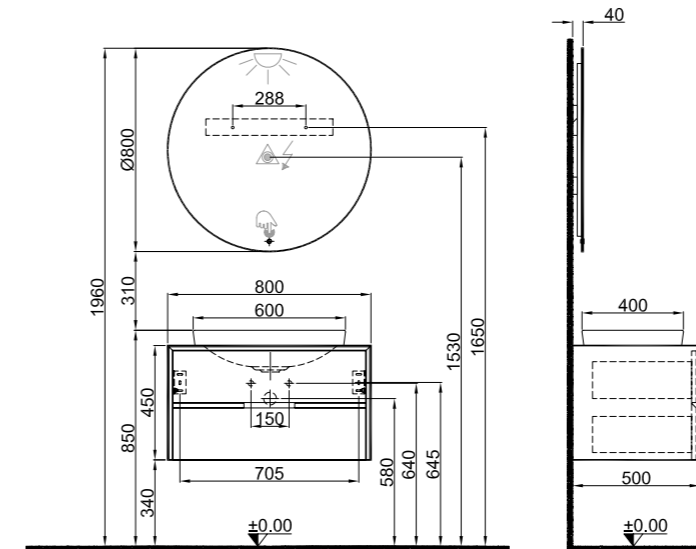

Washbasin cabinets have faucet holes.

A list of all technically compatible faucets is provided on page 142.