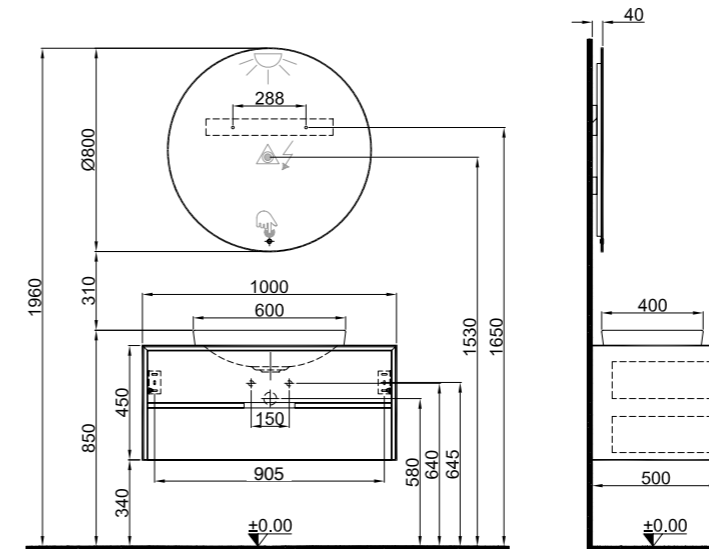

Washbasin cabinets have faucet holes.

A list of all technically compatible faucets is provided on page 142.