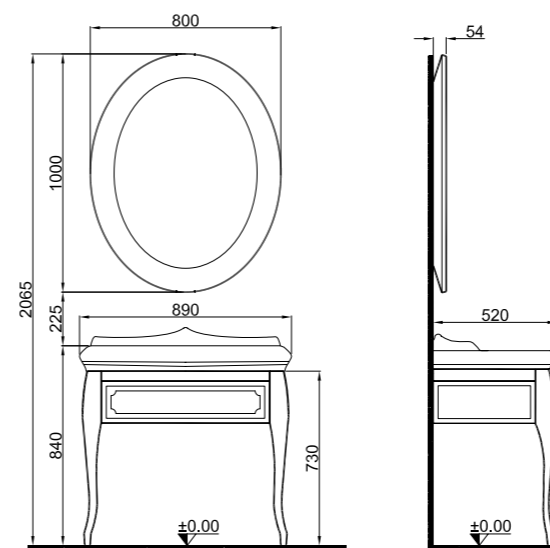

## VICTORIAN

90 cm Washbasin (1 Tap Hole) Set Front and Side View

1

90 cm Washbasin (3 Tap Holes) Set Front and Side View

2

50 cm Tall Cabinet Front and Side View

3 - 4