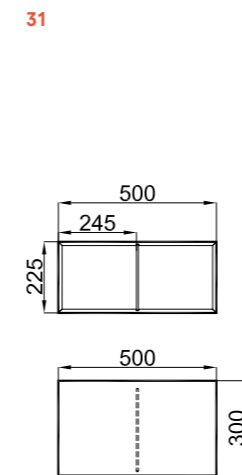

Tall Cabinet 50 cm Front and Side View

Open Top Shelf Module 28 cm Front and Side View

Open Bottom Shelf Module 50 cm Front and Side View

Code	Product Name	Body	Door	Upper Module
1	<b>80 cm Rectangular Drop in Washbasin Set</b> White / Oak Anthracite / Walnut	Ultra Lacquered Over MDF	Natural Wood Coating on MDF	Illuminated Mirror Clear Mirror Smoked Mirror
2	<b>80 cm Oval Drop in Washbasin Set</b> White / Oak Anthracite / Walnut	Ultra Lacquered Over MDF	Natural Wood Coating on MDF	Illuminated Mirror Clear Mirror Smoked Mirror
3	<b>80 cm Rectangular Matte White Drop in Washbasin Set</b> White / Oak Anthracite / Walnut	Ultra Lacquered Over MDF	Natural Wood Coating on MDF	Illuminated Mirror Clear Mirror Smoked Mirror
4	<b>80 cm Oval White Drop in Washbasin Set</b> White / Oak Anthracite / Walnut	Ultra Lacquered Over MDF	Natural Wood Coating on MDF	Illuminated Mirror Clear Mirror Smoked Mirror