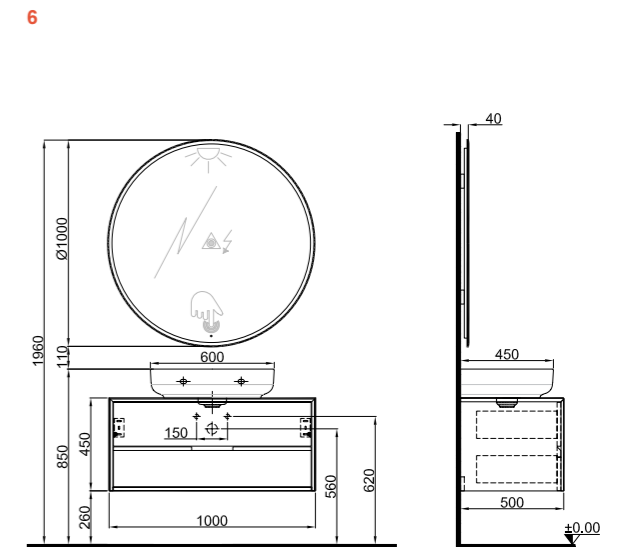

80 cm Oval Washbasin Set with Faucet Hole Front and Side

100 cm Set Oval Washbasin Front and Side View

80 cm Rectangular Washbasin Set with Faucet Hole Front and Side

100 cm Set Rectangular Washbasin Front and Side View