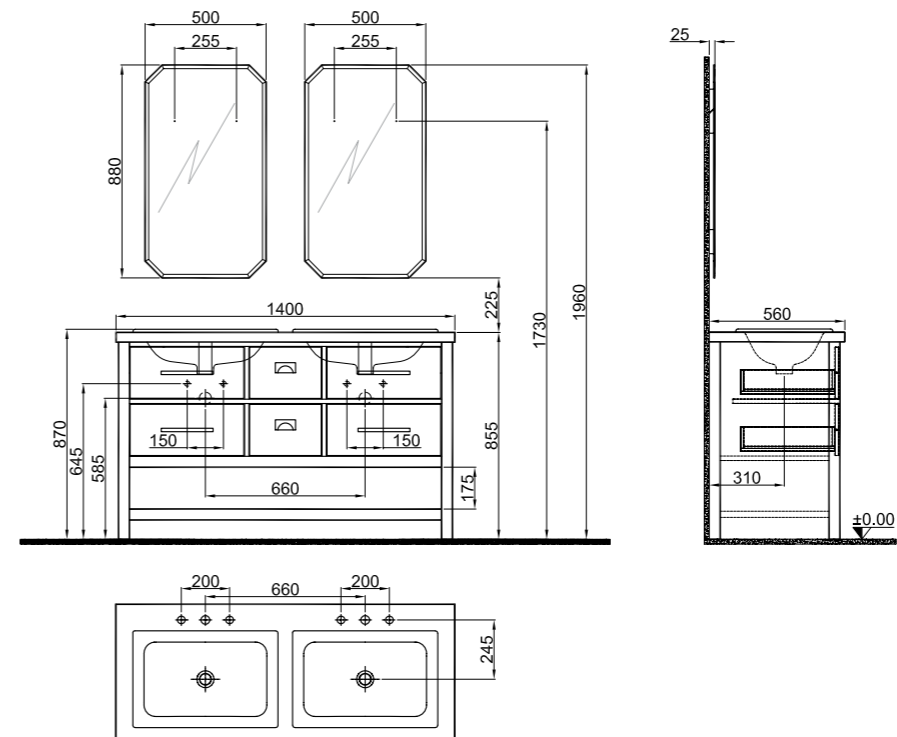

140 cm Set Front and Side View

6-7-8