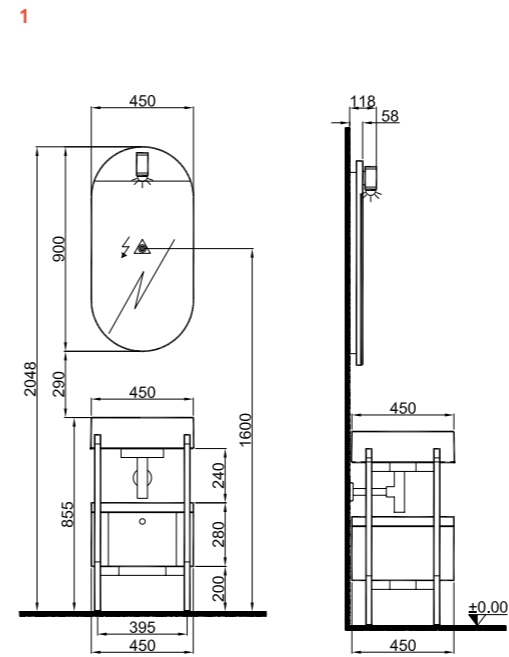

ICON

Round Set Front, Side View

Code	Product Name	Washbasin	Body	Door	Mirror
1 610100201297	Round Set Glossy White Round Washbasin	310200200010 SmartEdge Round Washbasin Glossy White			
610100201299	Matte White Round Washbasin	310200200011 SmartEdge Round Washbasin Matte White			
610100201301	Matte Black Round Washbasin	310200200012 SmartEdge Round Washbasin Matte Black	Metal	Natural Wood Coating on MDF	Smoked Mirror (Illuminated)
610100201303	Matte Anthracite Round Washbasin	310200200520 SmartEdge Round Washbasin Matte Anthracite			
610100201305	Matte Mink Round Washbasin	310200200014 SmartEdge Round Washbasin Matte Mink			

* 410200602690 Minimalist Washbasin Drain is included.

A list of all technically compatible faucets is provided on page 142.