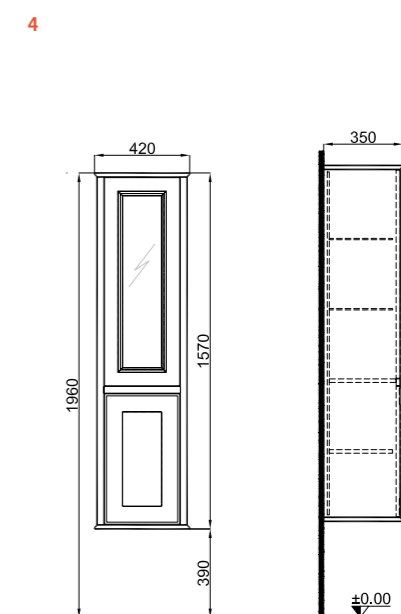

## MIRO

65 cm Set Front and Side View

80 cm Set Front and Side View

100 cm Set Front and Side View

42 cm Tall Cabinet Right / Left Front and Side View

A list of all technically compatible faucets is provided on page 142.