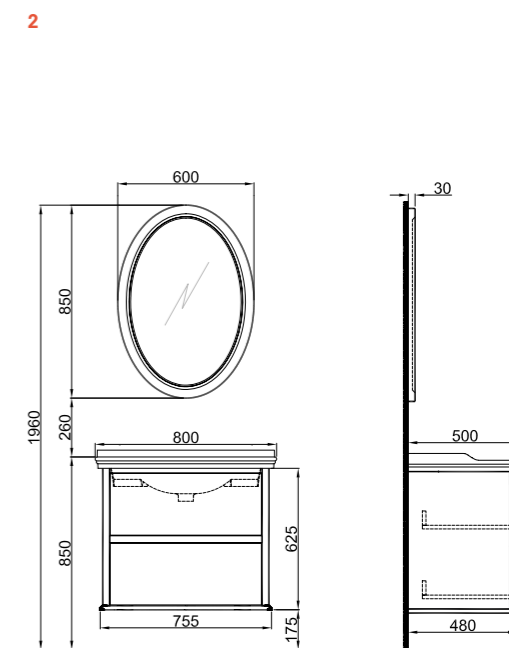

## MIRO

65 cm Set Front and Side View

80 cm Set Front and Side View

100 cm Set Front and Side View

42 cm Tall Cabinet Right / Left Front and Side View

A list of all technically compatible faucets is provided on page 142.