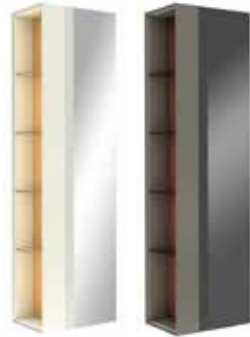

SOLE

25

Code	Product Name	Body	Door
25 310300102194	Tall Cabinet 50 cm White / Oak	Ultra Lacquered Over MDF	Natural Wood Coating on MDF
310300102195	Anthracite / Walnut