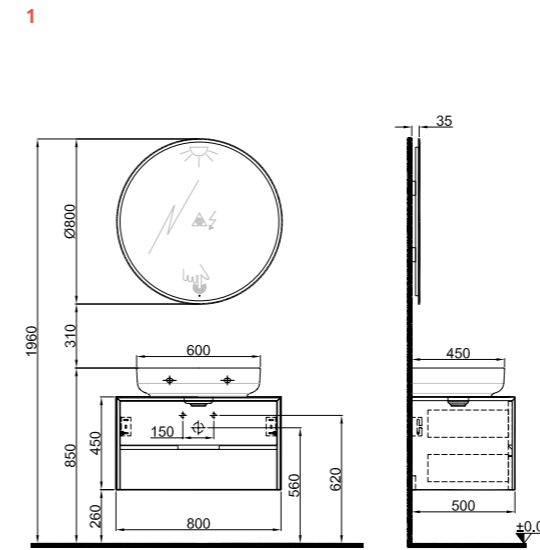

ZERO 2.0

80 cm Oval Washbasin Set with Faucet Hole Front and Side