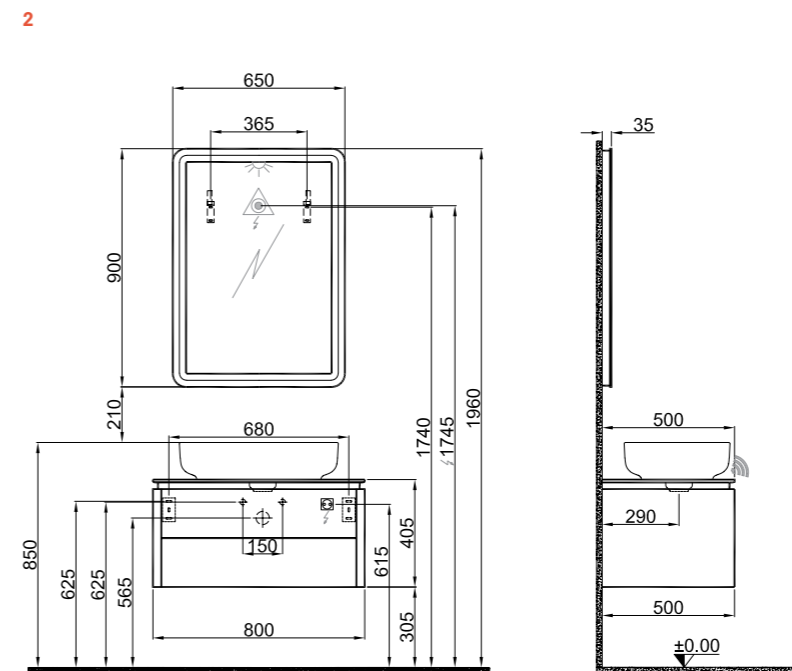

## LOTUS

80 cm Rectangular Countertop Bowl Washbasin Set Front and Side View

80 cm Oval Countertop Bowl Washbasin Set Set Front and Side View

In order to use the lighting inside the drawer, there should be a socket in the location given in the technical details of the cabinet module.