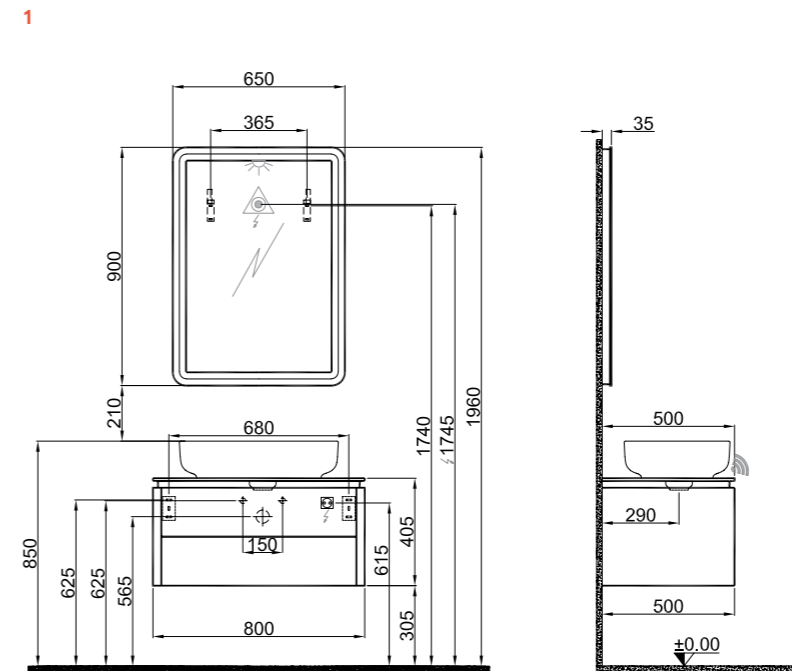

## LOTUS

80 cm Rectangular Countertop Bowl Washbasin Set Front and Side View

80 cm Oval Countertop Bowl Washbasin Set Set Front and Side View

In order to use the lighting inside the drawer, there should be a socket in the location given in the technical details of the cabinet module.