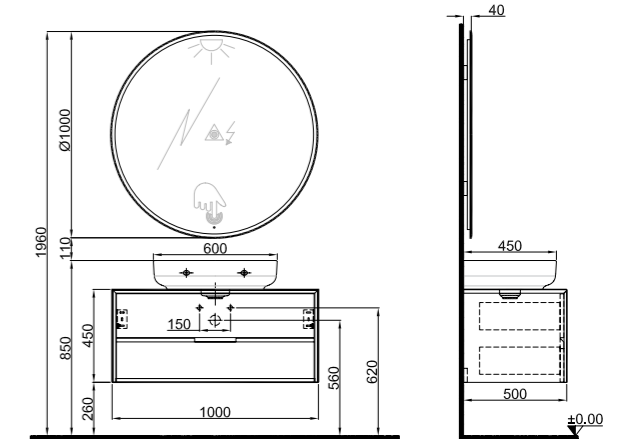

Washbasin cabinets have faucet holes.

80 cm Oval Countertop Bowl Washbasin Set Front and Side View

25

100 cm Oval Countertop Bowl Washbasin Set Front and Side View

26

80 cm Oval Washbasin Set with Faucet Hole Front and Side View