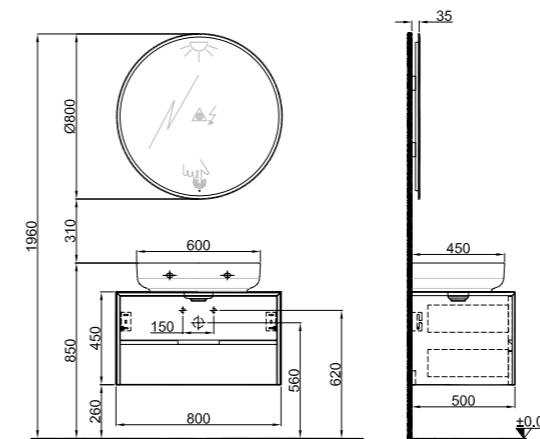

80 cm Oval Countertop Bowl Washbasin Set Front and Side View

17

100 cm Oval Countertop Bowl Washbasin Set Front and Side View

18

80 cm Oval Washbasin Set with Faucet Hole Front and Side View

19

100 cm Oval Washbasin Set with Faucet Hole Front and Side View