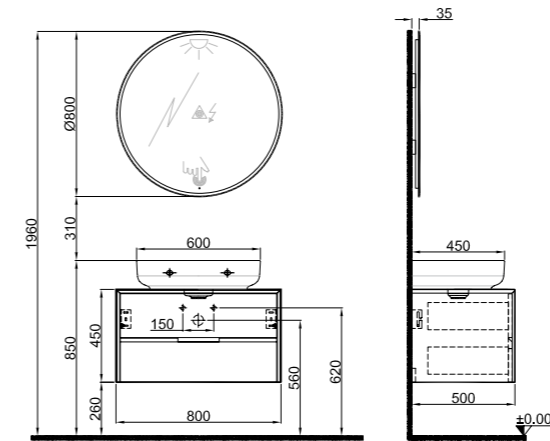

Washbasin cabinets have faucet holes.

80 cm Oval Countertop Bowl Washbasin Set Front and Side View

13

100 cm Oval Countertop Bowl Washbasin Set Front and Side View

14

80 cm Oval Washbasin Set with Faucet Hole Front and Side View