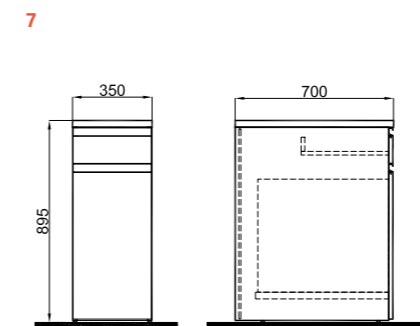

35 cm Laundry Basket Cabinet Front and Side View