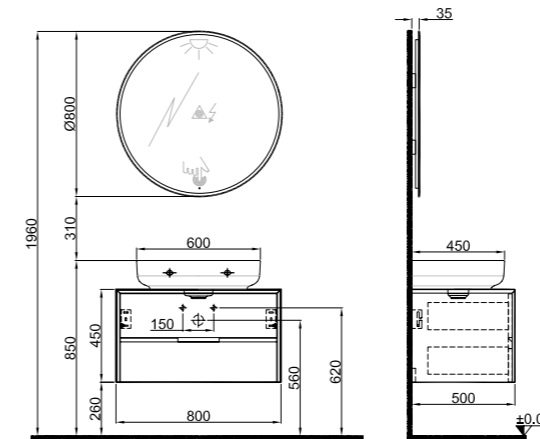

100 cm Oval Countertop Bowl Washbasin Set Front and Side View