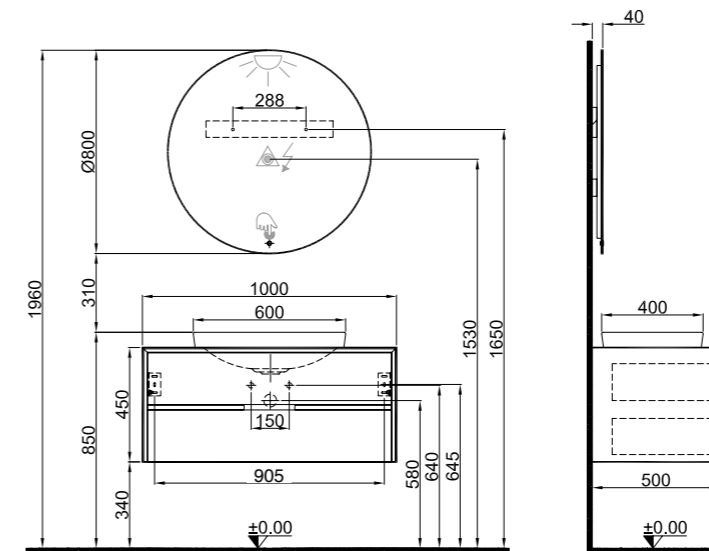

Washbasin cabinets have faucet holes.

A list of all technically compatible faucets is provided on page 142.