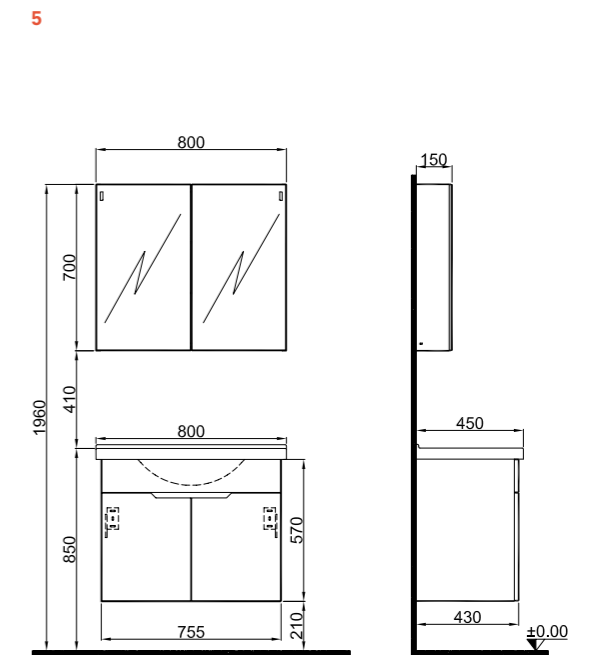

80 cm Set Front and Side View