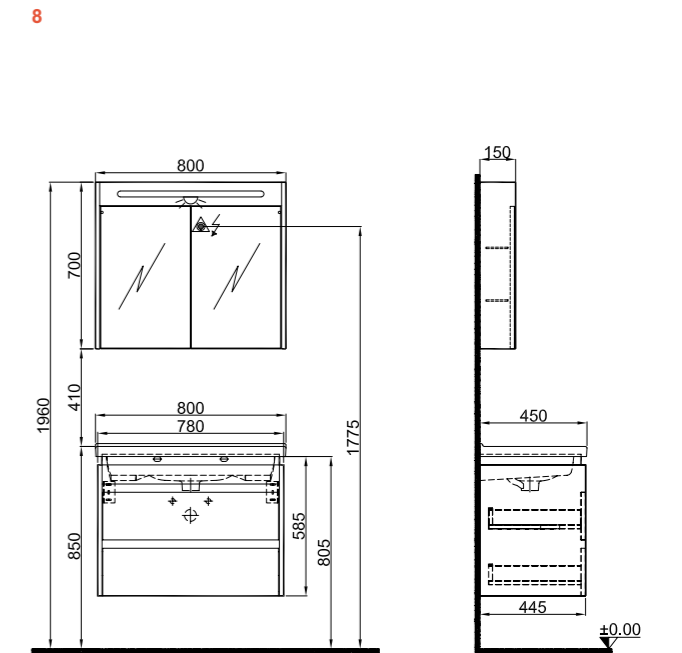

80 cm Set with 2 Drawer Front and Side