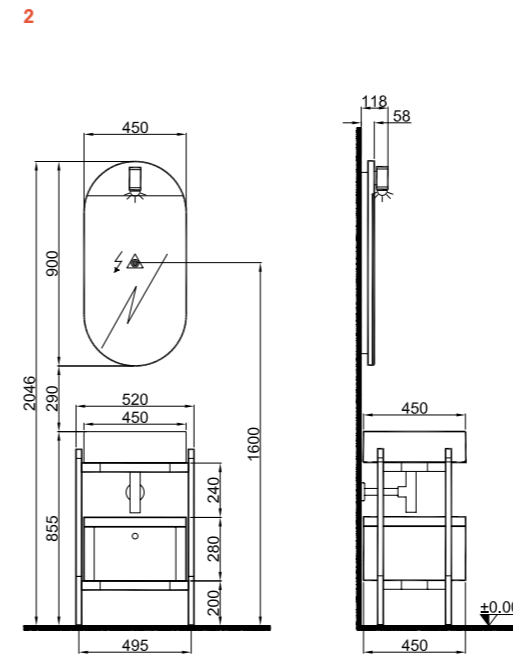

Square Set Front, Side View