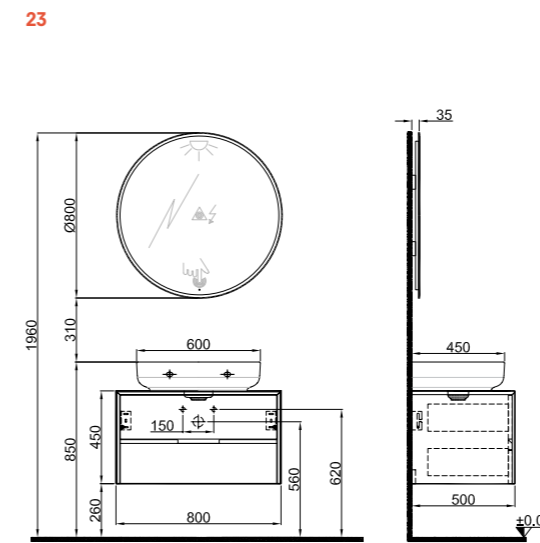

Washbasin cabinets have faucet holes.

80 cm Oval Countertop Bowl Washbasin Set Front and Side View

100 cm Oval Countertop Bowl Washbasin Set Front and Side View

80 cm Oval Washbasin Set with Faucet Hole Front and Side View