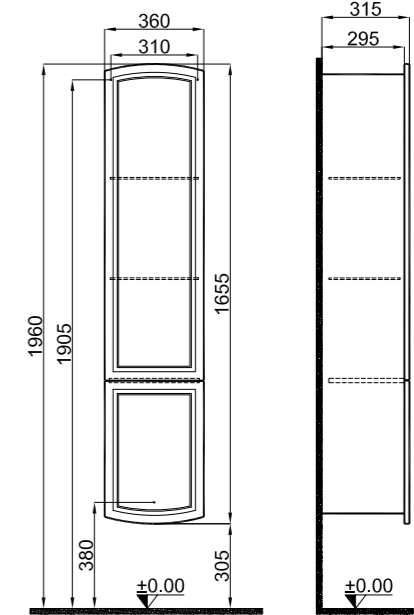

A list of all technically compatible faucets is provided on page 142.