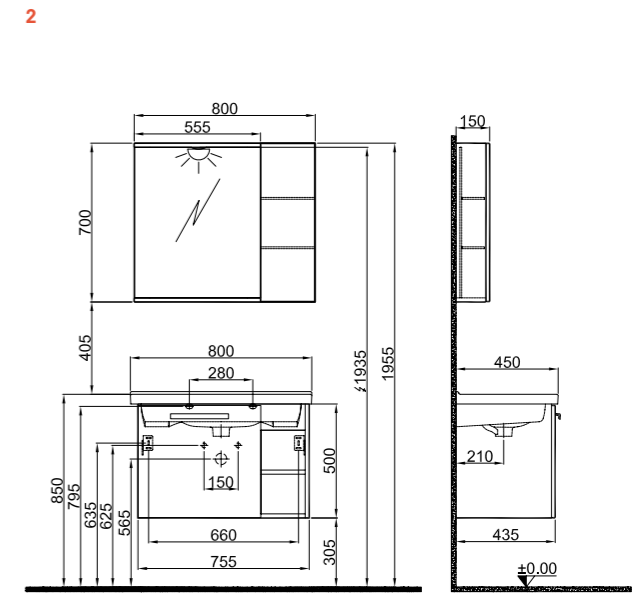

80 cm Set Front and Side View