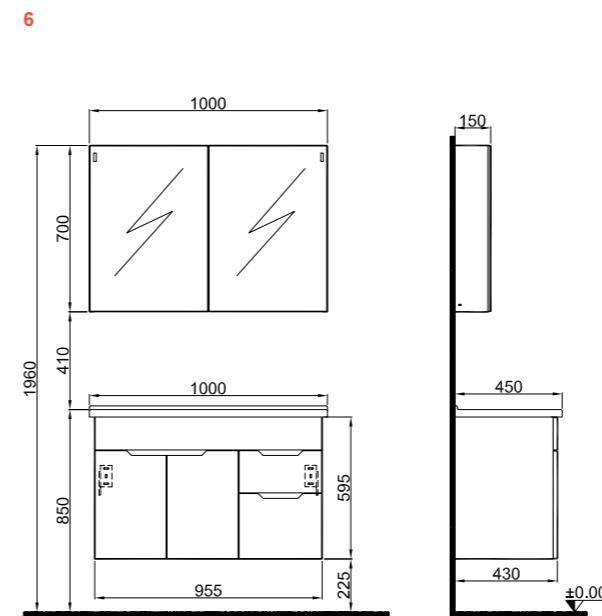

100 cm Set Front and Side View