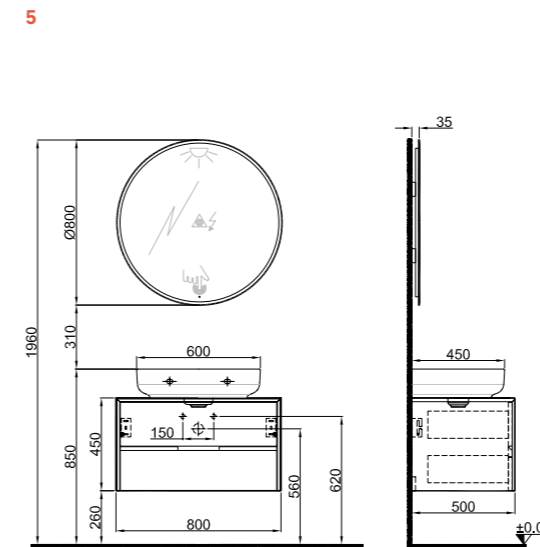

80 cm Oval Washbasin Set with Faucet Hole Front and Side