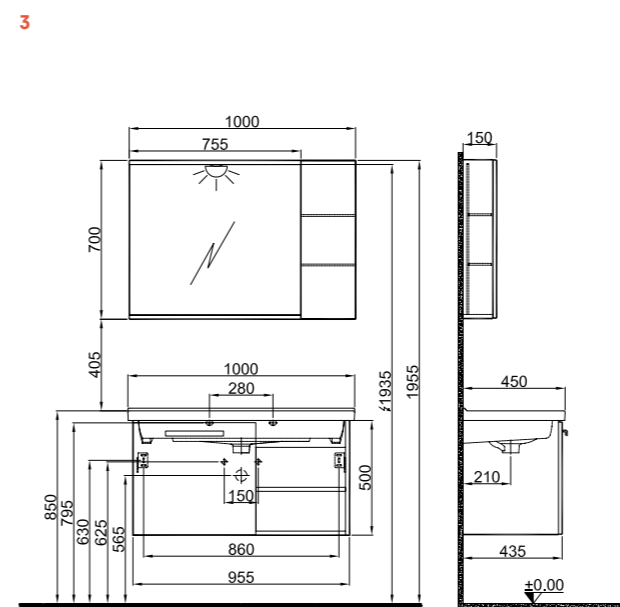

100 cm Set Front and Side View