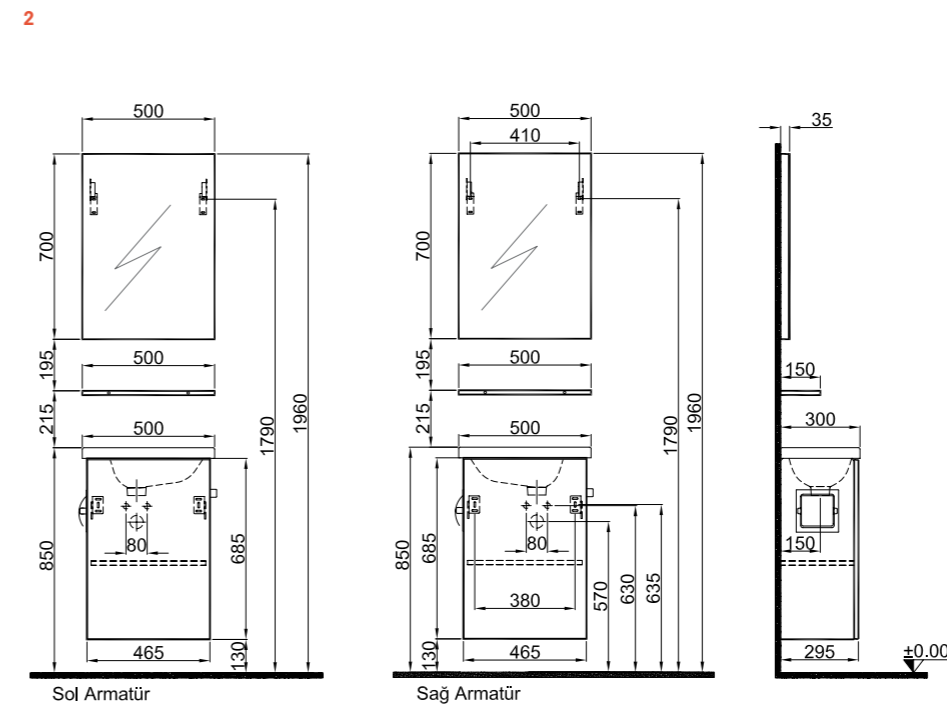

## MINIMALIST

50 cm Set Front and Side View

50 cm Set with Toilet Paper & Towel Holder Front and Side View

A list of all technically compatible faucets is provided on page 142.