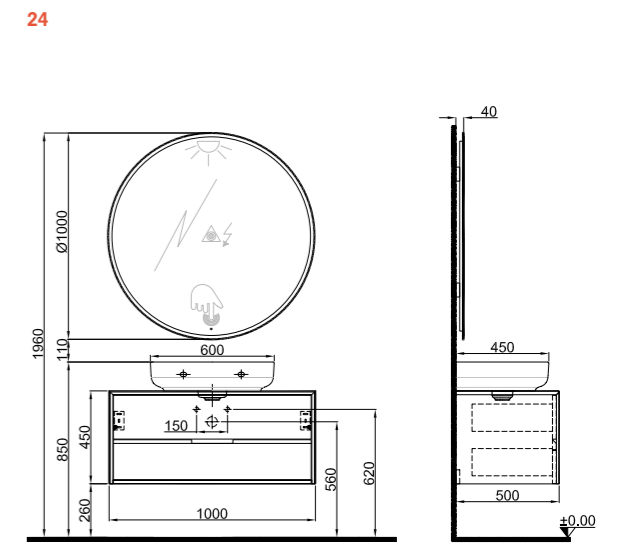

100 cm Oval Washbasin Set with Faucet Hole Front and Side View