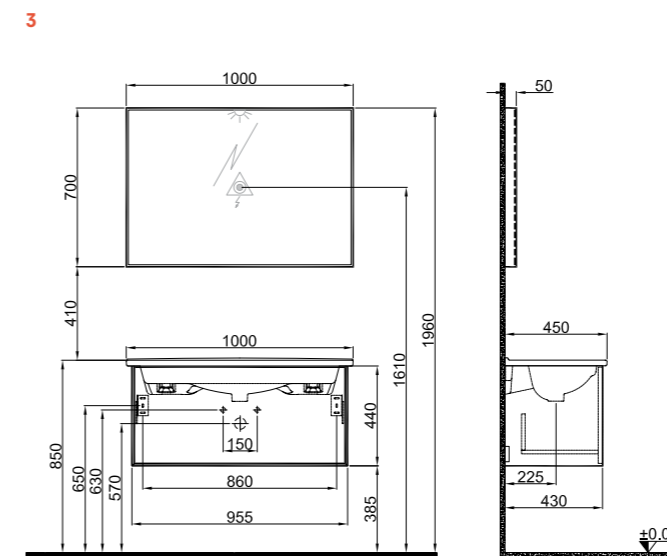

Mirror panel is not included in the set. It must be ordered separately.

MOOD

65 cm Set Front and Side View

80 cm Set Front and Side View

100 cm Set Front and Side View

Tall Cabinet Front and Side View

Tall Cabinet 35 cm with Basket Front and Side View