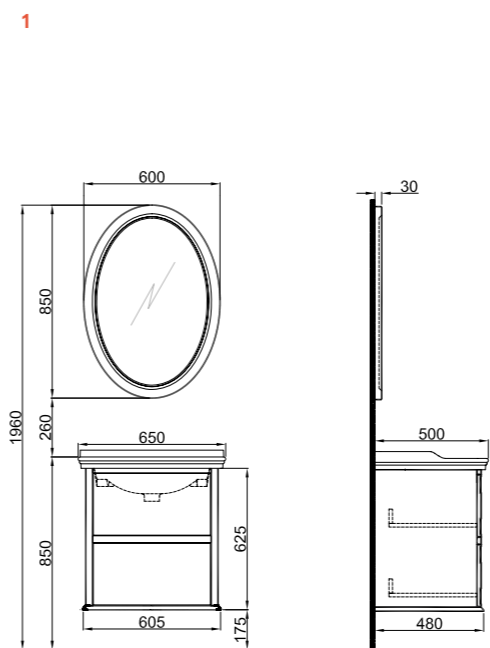

## MIRO

65 cm Set Front and Side View

80 cm Set Front and Side View

100 cm Set Front and Side View

42 cm Tall Cabinet Right / Left Front and Side View

A list of all technically compatible faucets is provided on page 142.