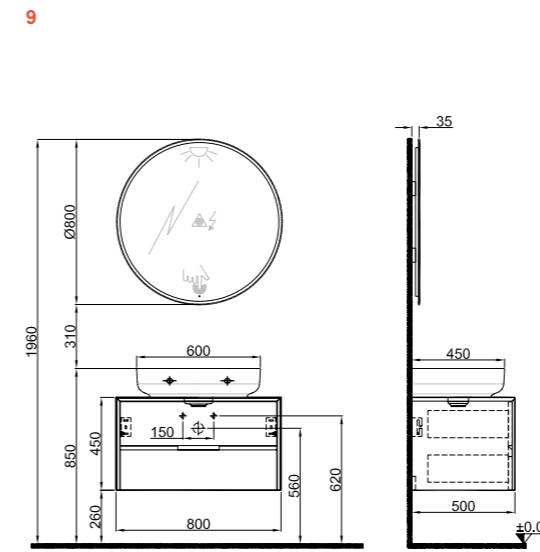

Washbasin cabinets have faucet holes.

80 cm Oval Countertop Bowl Washbasin Set Front and Side View

100 cm Oval Countertop Bowl Washbasin Set Front and Side View

80 cm Oval Washbasin Set with Faucet Hole Front and Side View