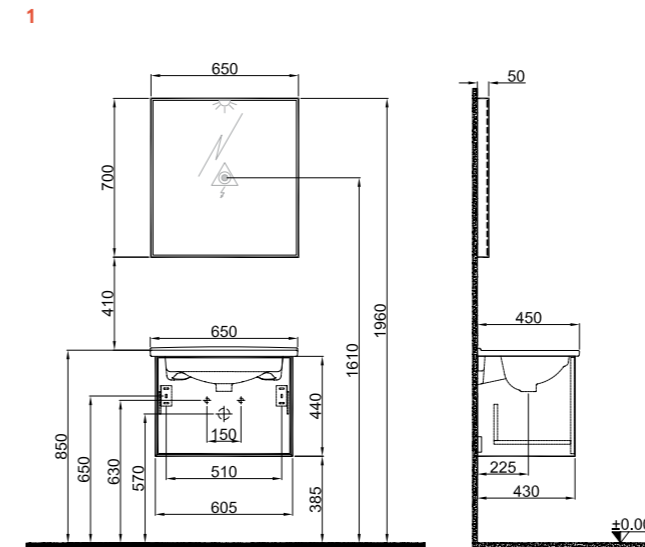

Mirror panel is not included in the set. It must be ordered separately.

MOOD

65 cm Set Front and Side View

80 cm Set Front and Side View

100 cm Set Front and Side View

Tall Cabinet Front and Side View

Tall Cabinet 35 cm with Basket Front and Side View