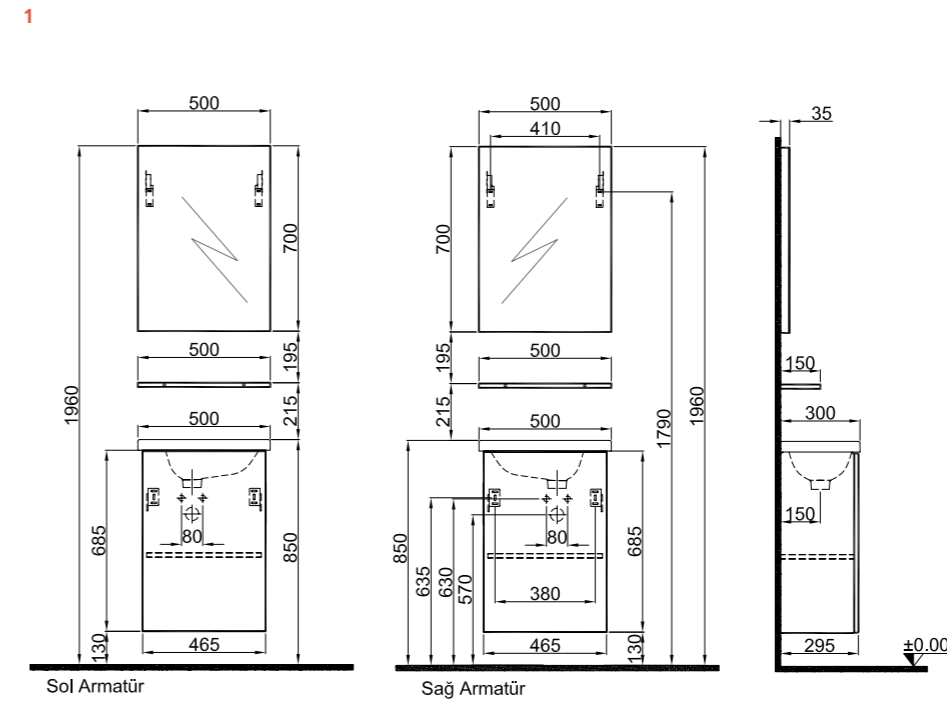

## MINIMALIST

50 cm Set Front and Side View

50 cm Set with Toilet Paper & Towel Holder Front and Side View

A list of all technically compatible faucets is provided on page 142.