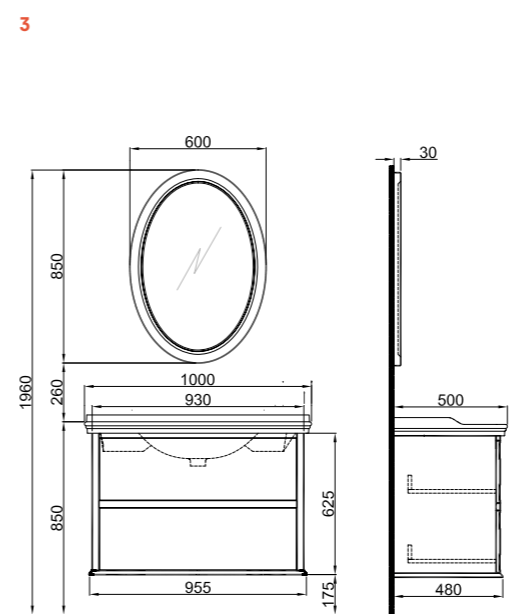

## MIRO

65 cm Set Front and Side View

80 cm Set Front and Side View

100 cm Set Front and Side View

42 cm Tall Cabinet Right / Left Front and Side View

A list of all technically compatible faucets is provided on page 142.