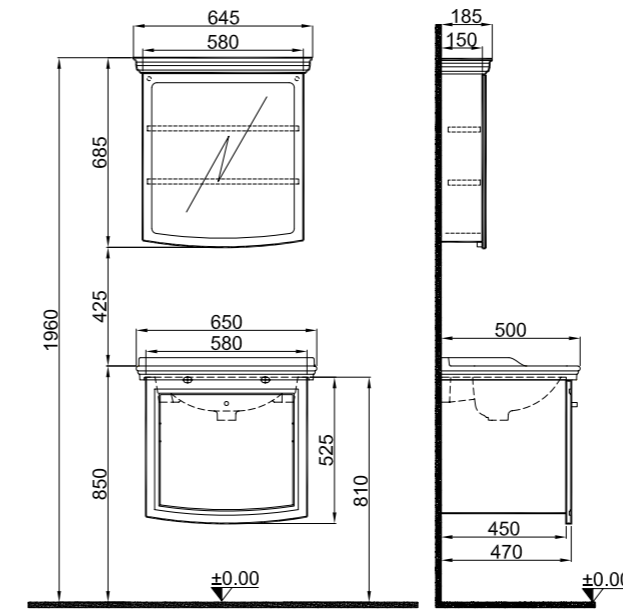

ARTE +

65 cm Set Front and Side View

1-2

80 cm Set Front and Side View