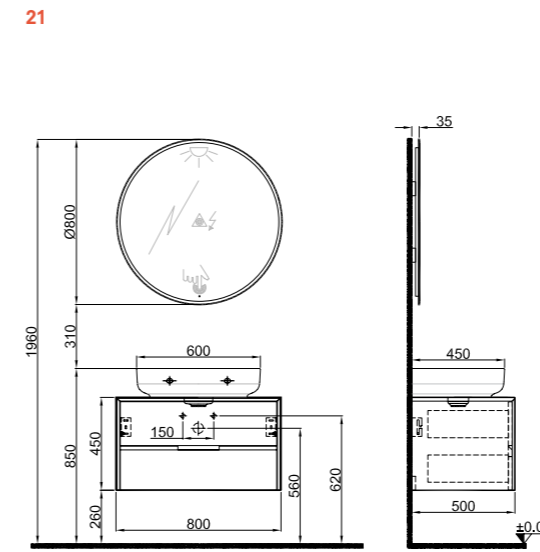

Washbasin cabinets have faucet holes.

80 cm Oval Countertop Bowl Washbasin Set Front and Side View

100 cm Oval Countertop Bowl Washbasin Set Front and Side View

80 cm Oval Washbasin Set with Faucet Hole Front and Side View