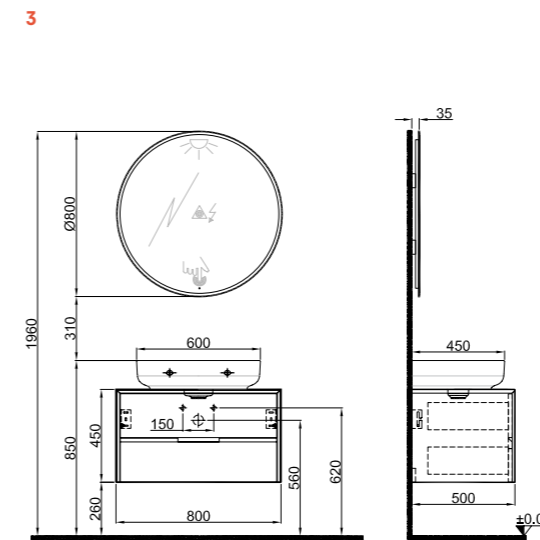

Washbasin cabinets have faucet holes.

ZERO 2.0

80 cm Oval Washbasin Set with Faucet Hole Front and Side

100 cm Set Oval Washbasin Front and Side View

80 cm Rectangular Washbasin Set with Faucet Hole Front and Side