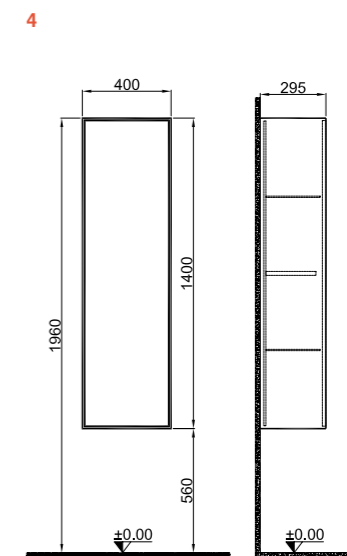

Mirror panel is not included in the set. It must be ordered separately.

MOOD

65 cm Set Front and Side View

80 cm Set Front and Side View

100 cm Set Front and Side View

Tall Cabinet Front and Side View

Tall Cabinet 35 cm with Basket Front and Side View