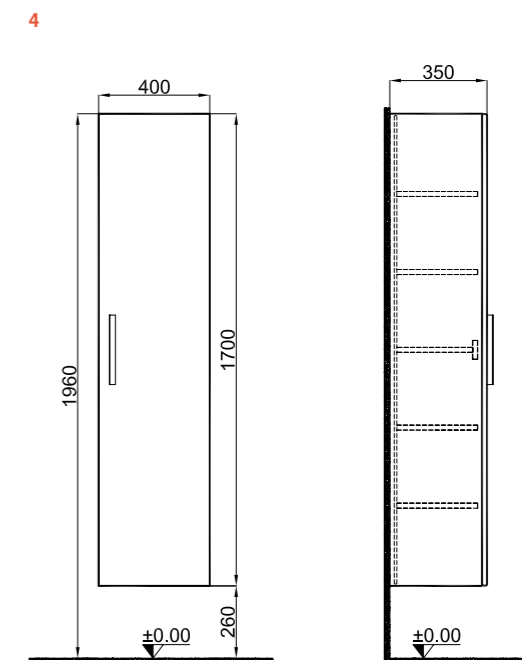

40 cm Tall Cabinet Right/Left Front and Side View