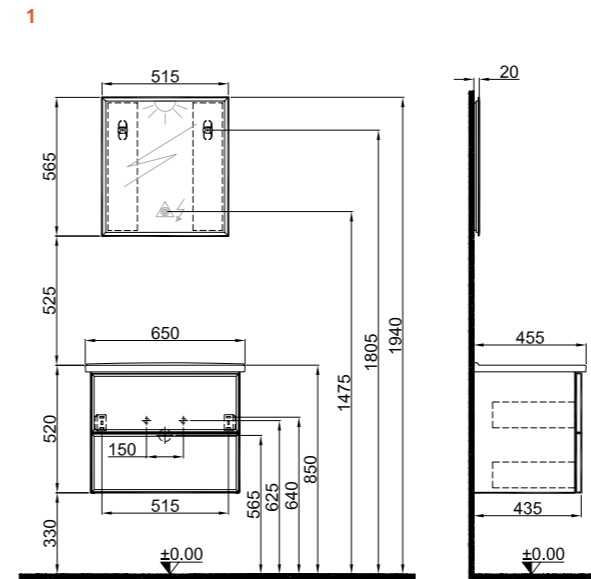

## ZETA

65 cm Set Front and Side View

80 cm Set Front and Side View

100 cm Set Front and Side View

Tall Cabinet Front and Side View

Washbasin cabinets have faucet holes.

A list of all technically compatible faucets is provided on page 142.