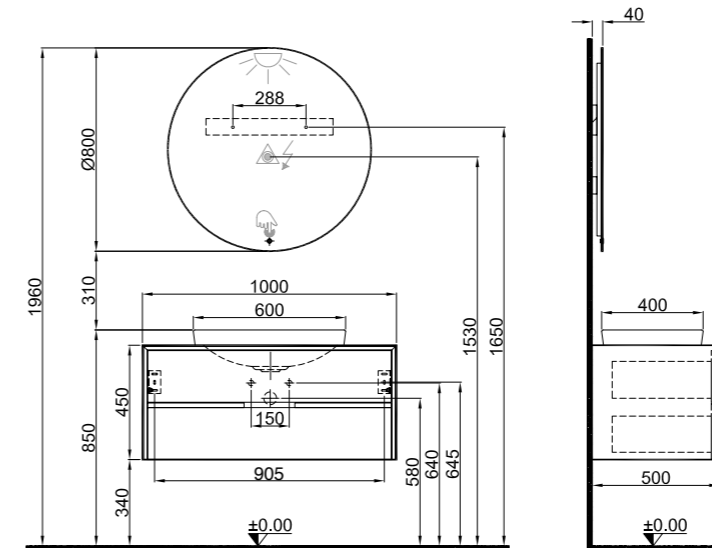

Washbasin cabinets have faucet holes.

100 cm Rectangular and Oval Drop In Washbasin Set Front and Side View

23 - 24

A list of all technically compatible faucets is provided on page 142.