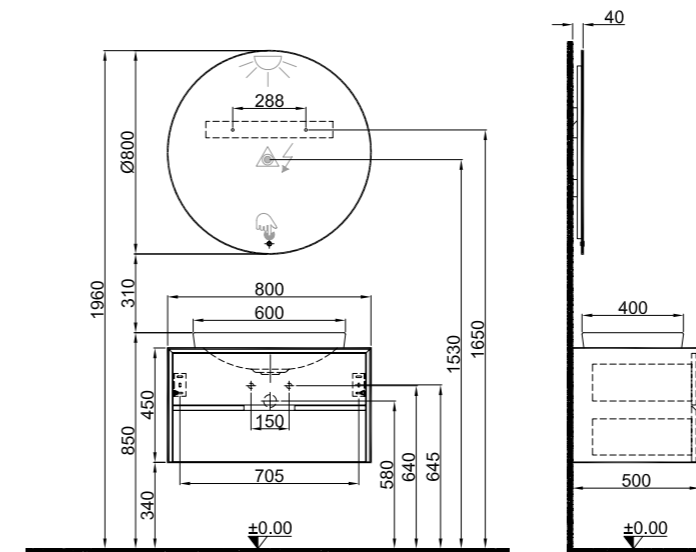

SOLE

80 cm Rectangular and Oval Drop in Washbasin Set Front and Side View

1-2-3-4

A list of all technically compatible faucets is provided on page 142.