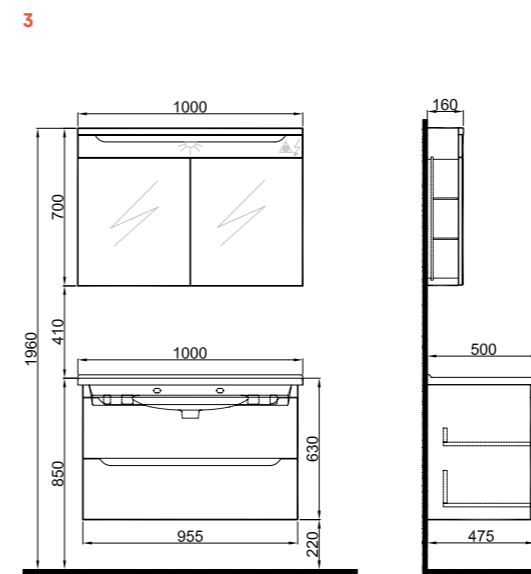

## CASILLA

65 cm Set Front and Side View

80 cm Set Front and Side View

100 cm Set Front and Side View