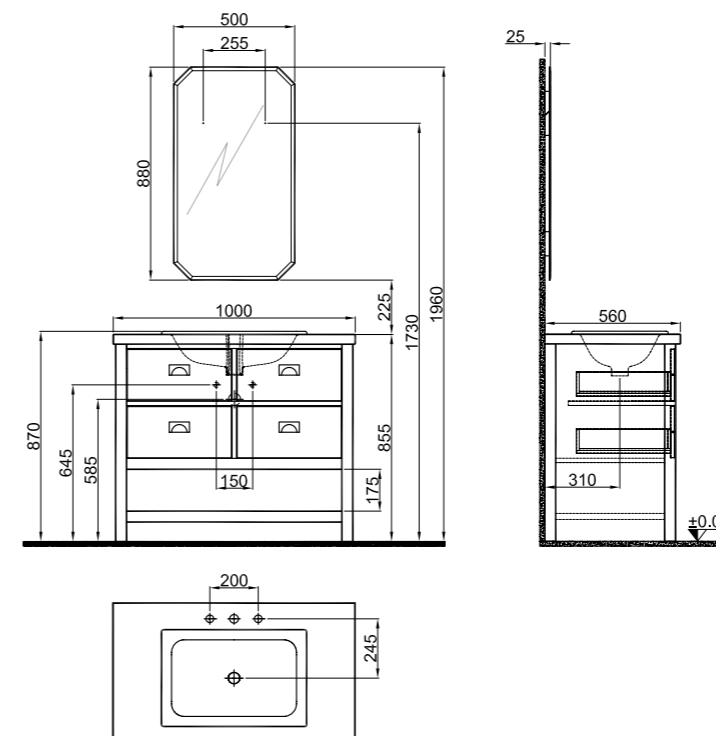

\* Patterns and pattern tracking may differ on the counter.  
Washbasin waste pipe with U-G body (410200603194) is included in the set.

100 cm Set Front and Side View

9 - 10 - 11

140 cm Set Front and Side View