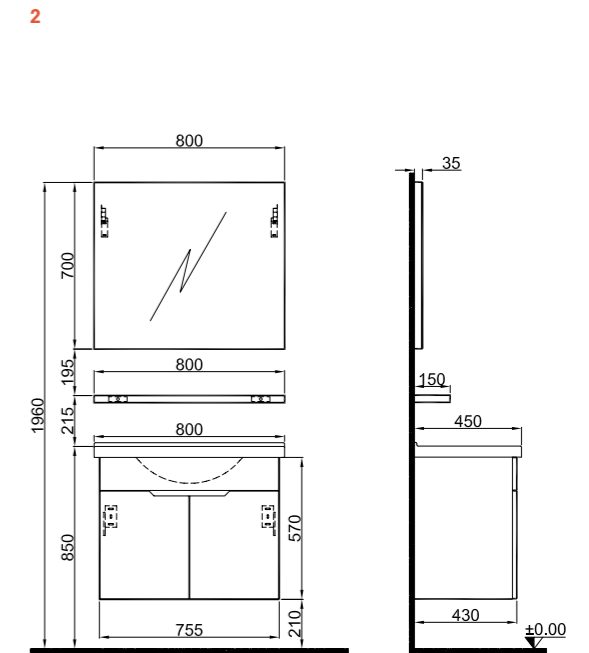

80 cm Set Front and Side View