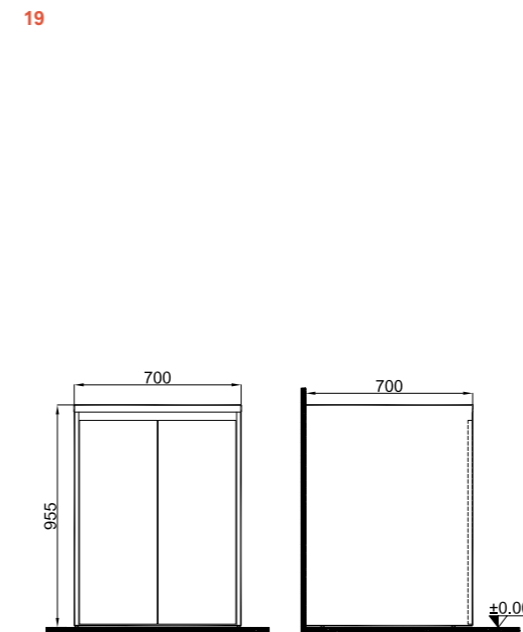

70 cm Washing Machine Cabinet with Door Front and Side View