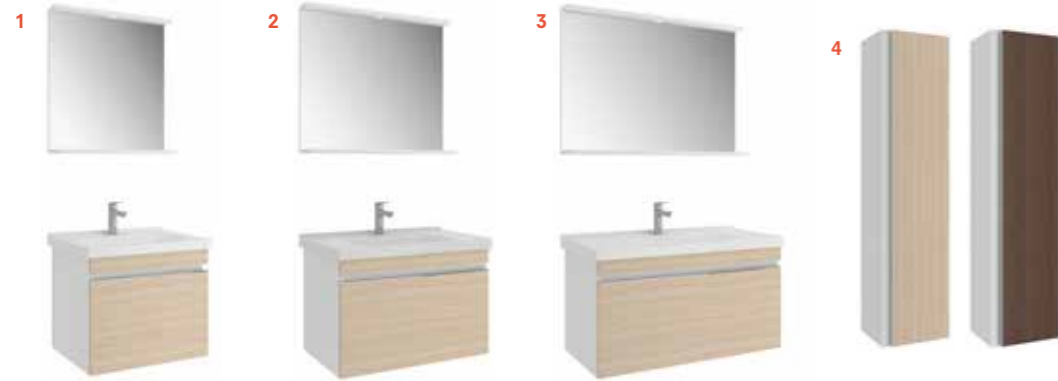

Woody

DOOR	BODY
Modern Walnut	White
Cream Oak	White

Code	Product Name	Washbasin	Body	Door	Upper Module	
1	65 cm Set	310200200320	Duradecor	Duradecor	Plain Mirror + Shelf (Illuminated)	
	610100200895 610100200896	Idea 65 cm Shelf Washbasin				White / Modern Walnut White / Cream Oak
2	80 cm Set	310200200321	Duradecor	Duradecor	Plain Mirror + Shelf (Illuminated)	
	610100200897 610100200898	Idea 80 cm Shelf Washbasin				White / Modern Walnut White / Cream Oak
3	100 cm Set	310200200318	Duradecor	Duradecor	Plain Mirror + Shelf (Illuminated)	
	610100200899 610100200900	Idea 100 cm Shelf Washbasin				White / Modern Walnut White / Cream Oak
4	Tall Cabinet 40 cm Right/Left		Duradecor	Duradecor		
	310300102810 310300102811				White / Modern Walnut White / Cream Oak	

WOODY