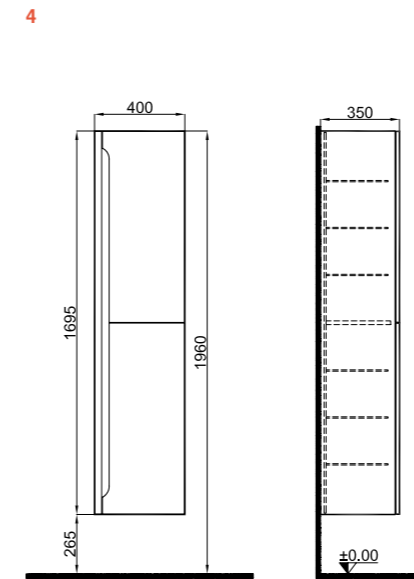

Code	Product Name	Body	Door
4 310300100201 310300100202	Tall Cabinet 40 cm Without Basket Satin Stone Grey Mink	Durabad Over MDF	Durabad Over MDF
5 310300100203 310300100204	Tall Cabinet 40 cm With Basket (Left) Satin Stone Grey Mink	Durabad Over MDF	Durabad Over MDF
6 310300100205 310300100206	Tall Cabinet 40 cm With Basket (Right) Satin Stone Grey Mink	Durabad Over MDF	Durabad Over MDF

40 cm Tall Cabinet Without Basket Front and Side View