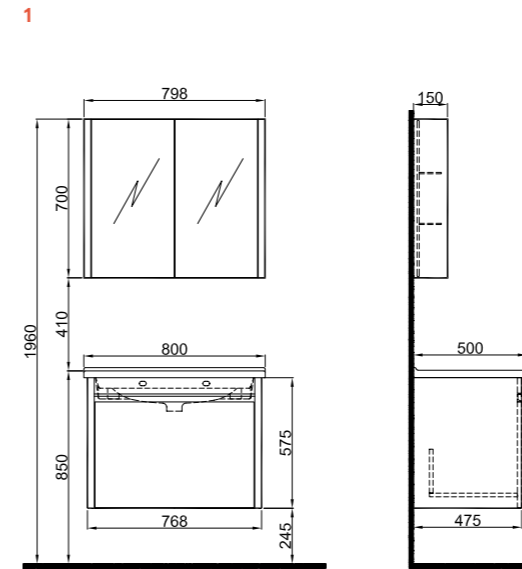

VISTA

80 cm Set Front and Side View