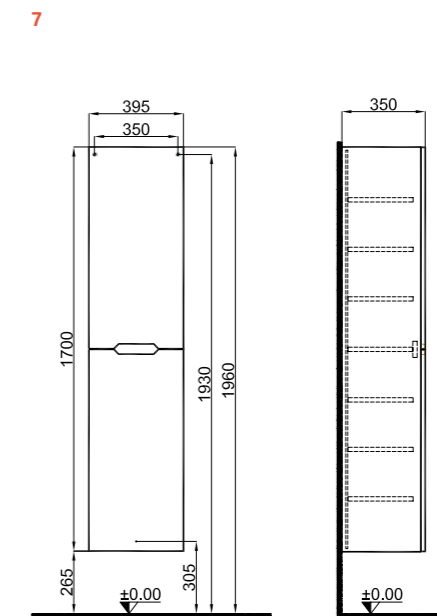

Tall Cabinet Set Front and Side View