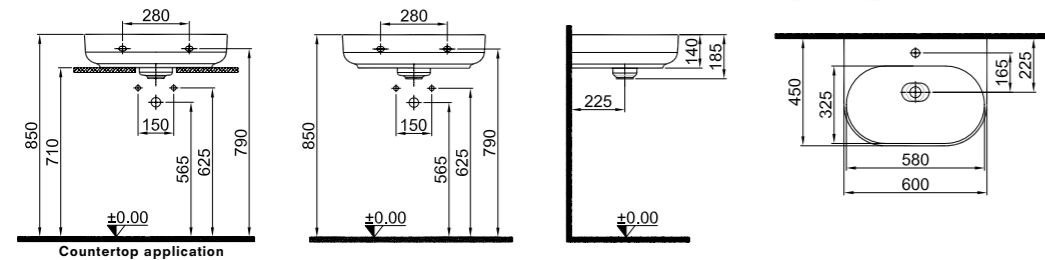

COUNTERTOP WASHBASINS

ZERO 2.0 COUNTERTOP WASHBASIN

60x45 cm
With tap hole, without overflow hole
Suitable for wall mounted
Ceramic novatic waste is included

COLOR	CODE
1 White	310200200419
2 Matte White	310200200476
3 Matte Pearl	310200200474
4 Matte Mink	310200200475
5 Matte Anthracite Grey	310200200527
6 Black	310200200472
7 Matte Black	310200200473