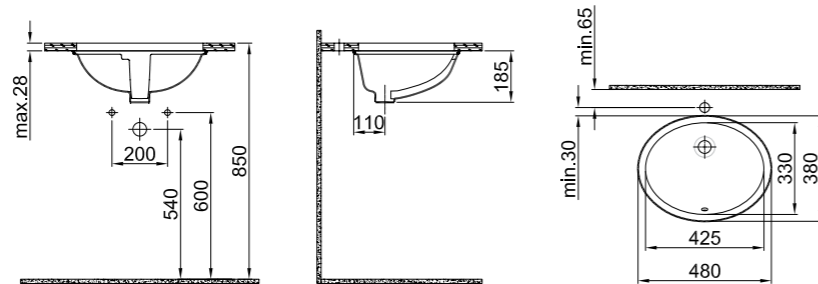

## SHELF WASHBASIN

**100x45 cm**  
With tap and overflow hole  
Suitable for wall mounted  
Novatic waste is not included  
Compatible for furniture

Washbasin	White	310200200086
Half Pedestal	White	310200800014