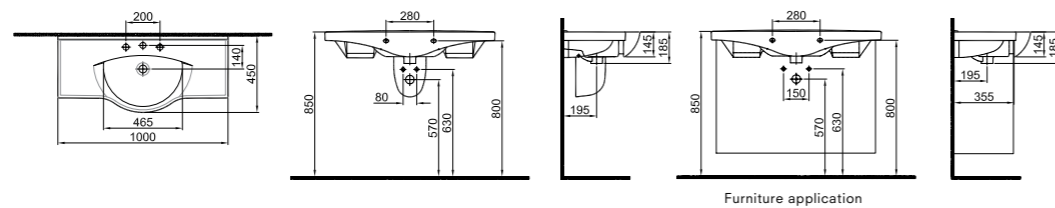

## SHELF WASHBASIN

**100x45 cm**  
With tap and overflow hole  
Suitable for wall mounted  
Novatic waste is not included  
Compatible for furniture

Washbasin	White	310200200086
Half Pedestal	White	310200800014