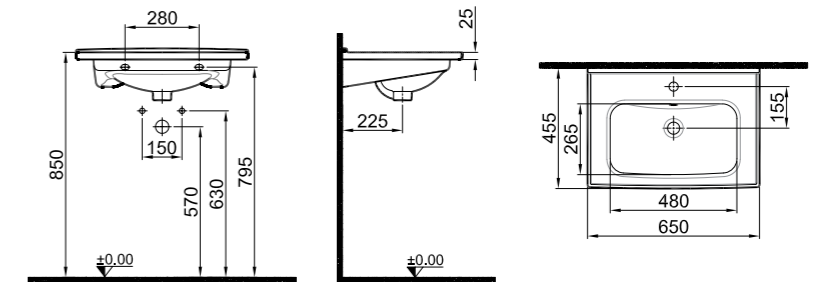

SmartHygiene is offered as standard in all products.