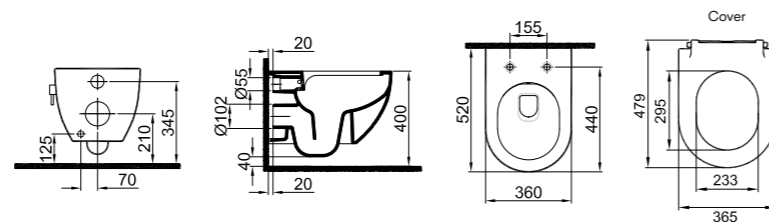

COLOR OPTIONS

ZERO 2.0 SMARTWASH (RIMLESS) WALL HUNG WC

52x36 cm
Bidet function connection
Universal mount (inside-outside)
Rimless, Jet flush (SmartWash)
Smart installation: Concealed and easy installation
3/6 - 2,5/4 lt function

Wc With Bidet Function

1	Matte White	310201100280
2	Matte Pearl	310201100274
3	Matte Mink	310201100277
4	Matte Anthracite Grey	310201100438
5	Black	310201100268
6	Matte Black	310201100271

Wc Without Bidet Function

1	Matte White	310201100281
2	Matte Pearl	310201100275
3	Matte Mink	310201100278
4	Matte Anthracite Grey	310201100441
5	Black	310201100269
6	Matte Black	310201100272

ZERO 2.0 SMARTWASH (RIMLESS) WALL HUNG WC

52x36 cm
Bidet function connection
Universal mount (inside-outside)
Integretd bidet valve (Hot / Cold)
Rimless, Jet flush (SmartWash)
Smart installation: Concealed and easy installation
3/6 - 2,5/4 lt function

Wc With Bidet Function

1	Matte White	310201100282
2	Matte Pearl	310201100276
3	Matte Mink	310201100279
4	Matte Anthracite Grey	310201100439
5	Black	310201100270
6	Matte Black	310201100273