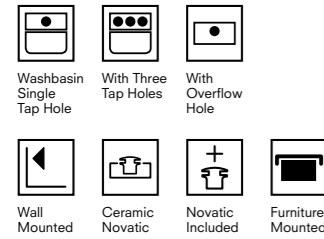

PRODUCT	COLOR	CODE
Single Tap Hole	White	310200200133
3 Tap Holes	White	310200200136