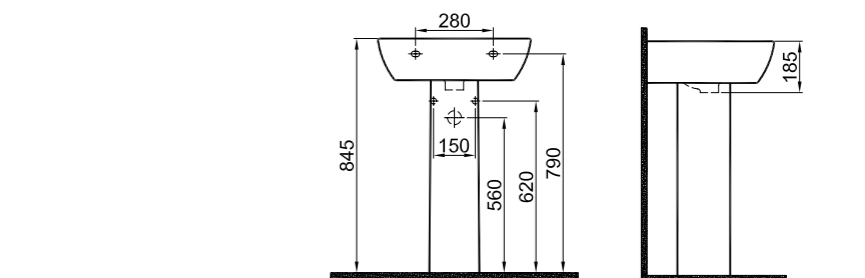

BABEL WASHBASIN

55x45,5 cm
With tap and overflow hole
Suitable for wall mounted
Novatic waste is not included

Washbasin	White	310200200046
Pedestal	White	310200800009
Half Pedestal	White	310200800010