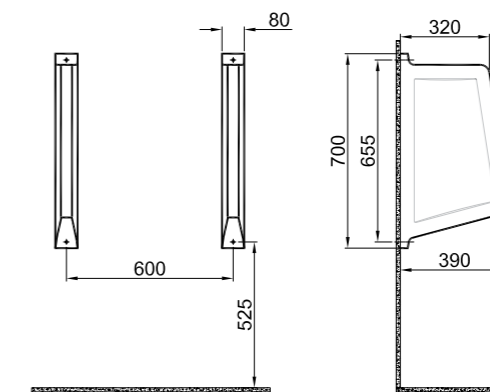

URINAL & SQUATTING

OPTIMUM URINAL

55x36 cm
Concealed outlet to the rear

PRODUCT	COLOR	CODE
Water Inlet Top	White	310200300014
Water Inlet Back	White	310200300015

OPTIMUM URINAL

47,5x31 cm
Top water inlet, bottom outlet

White	310200300003

SmartHygiene is offered as standard in all products.

URINAL PARTITION

80x36 cm

White	310200300012

URINAL PARTITION

70x39 cm

White	310200300002

URINAL PARTITION

56x34 cm

White	310200300007

SmartHygiene is offered as standard in all products.