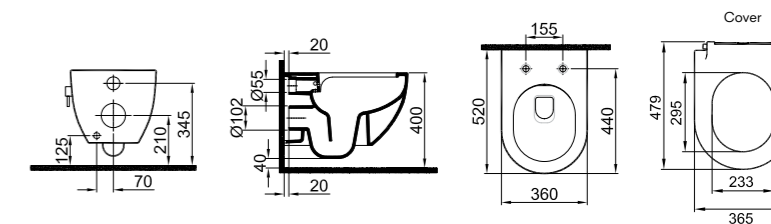

SmartHygiene is offered as standard in all products.