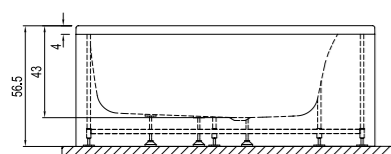

BABEL

Size cm	Product	Code
150x150 cm	Bathtub (Feet Included)	310201301242
	Bathtub (Feet / Front Panel Included)	310201300270
150x150 cm Hydromassage Function	Comfort Hydromassage Bathtub (Feet / Siphon / Front Panel Included)	310201301247
	Exclusive Hydromassage Bathtub (Feet / Siphon / Front Panel Included)	310201300269
	Elite Hydromassage Bathtub (Feet / Siphon / Front Panel Included)	310201301250
140x140 cm	Bathtub (Feet Included)	310201301195
	Bathtub (Feet / Front Panel Included)	310201301207
140x140 cm Hydromassage Function	Comfort Hydromassage Bathtub (Feet / Siphon / Front Panel Included)	310201300265
	Exclusive Hydromassage Bathtub (Feet / Siphon / Front Panel Included)	310201301201
	Elite Hydromassage Bathtub (Feet / Siphon / Front Panel Included)	310201301204

Size cm	A	B	C	D
140x140	140	R140	77	151
150x150	150	R150	84	166