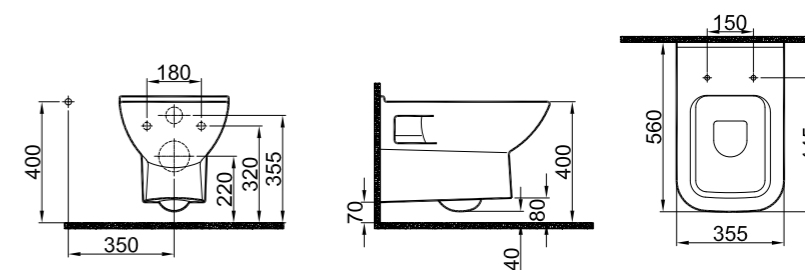

## BACK TO WALL WC (WITHOUT CISTERN)

**56x35,5 cm**

Bidet function connection  
Universal mount (inside-outside)  
3/6 lt function

Wc With Bidet Function

White	310200100021
-------	--------------

Wc Without Bidet Function