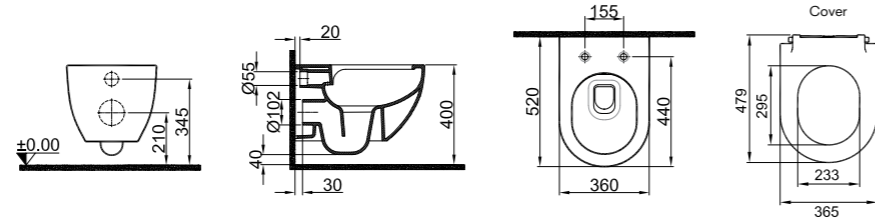

COLOR OPTIONS

ZERO 2.0 SMARTWASH (RIMLESS) WALL HUNG WC

52x36 cm
Bidet function connection
Universal mount (inside-outside)
Rimless, Jet flush (SmartWash)
Smart installation: Concealed and easy installation
3/6 - 2,5/4 lt function

Wc With Bidet Function

1	Matte White	310201100280
2	Matte Pearl	310201100274
3	Matte Mink	310201100277
4	Matte Anthracite Grey	310201100438
5	Black	310201100268
6	Matte Black	310201100271

Wc Without Bidet Function

1	Matte White	310201100281
2	Matte Pearl	310201100275
3	Matte Mink	310201100278
4	Matte Anthracite Grey	310201100441
5	Black	310201100269
6	Matte Black	310201100272

ZERO 2.0 SMARTWASH (RIMLESS) WALL HUNG WC

52x36 cm
Bidet function connection
Universal mount (inside-outside)
Integretd bidet valve (Hot / Cold)
Rimless, Jet flush (SmartWash)
Smart installation: Concealed and easy installation
3/6 - 2,5/4 lt function