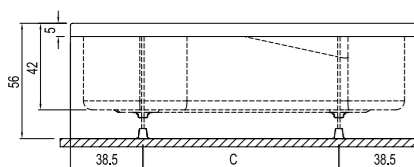

MARINA [Hydromassage Function]

Size cm	A	B	C
150x70	150	70	76
160x70	160	70	86
170x70	170	70	96
170x75	170	75	96

Size cm	Product	Code
170x75 cm Hydromassage Function	Comfort Bathtub (Feet / Siphon / Front Panel Included)	310201300236
	Comfort Bathtub (Feet / Siphon / Front and Side Panel Included)	310201301003
	Exclusive Bathtub (Feet / Siphon / Front Panel Included)	310201300998
	Exclusive Bathtub (Feet / Siphon / Front and Side Panel)	310201301005
	Elite Bathtub (Feet / Siphon / Front Panel Included)	310201301000
	Elite Bathtub (Feet / Siphon / Front and Side Panel Included)	310201301007
160x75 cm Hydromassage Function	Comfort Bathtub (Feet / Siphon / Front Panel Included)	310201300977
	Comfort Bathtub (Feet / Siphon / Front and Side Panel Included)	310201300984
	Exclusive Bathtub (Feet / Siphon / Front Panel Included)	310201300979
	Exclusive Bathtub (Feet / Siphon / Front and Side Panel)	310201300986
	Elite Bathtub (Feet / Siphon / Front Panel Included)	310201300981
	Elite Bathtub (Feet / Siphon / Front and Side Panel Included)	310201300988
150x75 cm Hydromassage Function	Comfort Bathtub (Feet / Siphon / Front Panel Included)	310201300959
	Comfort Bathtub (Feet / Siphon / Front and Side Panel Included)	310201300967
	Exclusive Bathtub (Feet / Siphon / Front Panel Included)	310201300961
	Exclusive Bathtub (Feet / Siphon / Front and Side Panel)	310201300233
	Elite Bathtub (Feet / Siphon / Front Panel Included)	310201300963
	Elite Bathtub (Feet / Siphon / Front and Side Panel Included)	310201300970
170x70 cm Hydromassage Function	Comfort Bathtub (Feet / Siphon / Front Panel Included)	310201300939
	Comfort Bathtub (Feet / Siphon / Front and Side Panel Included)	310201300230
	Exclusive Bathtub (Feet / Siphon / Front Panel Included)	310201300228
	Exclusive Bathtub (Feet / Siphon / Front and Side Panel)	310201300231
	Comfort Bathtub (Feet / Siphon / Front Panel Included)	310201300923
	Comfort Bathtub (Feet / Siphon / Front and Side Panel Included)	310201300929
160x70 cm Hydromassage Function	Exclusive Bathtub (Feet / Siphon / Front Panel Included)	310201300925
	Exclusive Bathtub (Feet / Siphon / Front and Side Panel)	310201300931
	Comfort Bathtub (Feet / Siphon / Front Panel Included)	310201300905
150x70 cm Hydromassage Function	Comfort Bathtub (Feet / Siphon / Front and Side Panel Included)	310201300910
	Exclusive Bathtub (Feet / Siphon / Front Panel Included)	310201300907
	Exclusive Bathtub (Feet / Siphon / Front and Side Panel)	310201300912