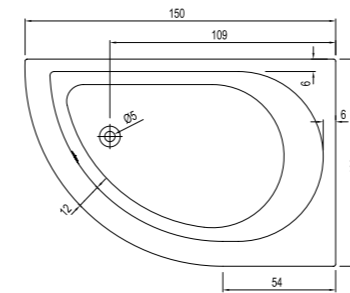

Size cm	Product	Code
	Bathtub	310201301181
150x100 cm	Bathtub (Feet Included)	310201301182
	Bathtub (Feet / Front Panel Included)	310201300264
150x100 cm Hydromassage Function	Comfort Hydromassage Bathtub (Feet / Siphon / Front Panel Included)	310201301183
	Exclusive Hydromassage Bathtub (Feet / Siphon / Front Panel Included)	310201301188
	Elite Hydromassage Bathtub (Feet / Siphon / Front Panel Included)	310201301190