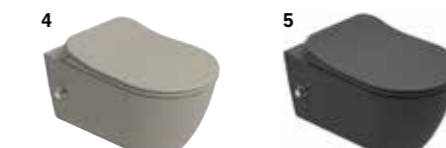

- Bidet Function Universal Application Wall Hung
- Jet Flush Wc
- Concealed Installation
- Easy Installation