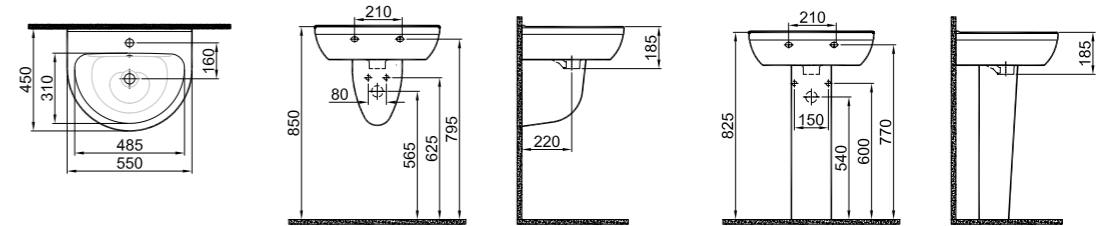

IDEA 2.0 WASHBASIN

55x45 cm
With tap and overflow hole
Suitable for wall mounted
Novatic waste is not included

Washbasin	White	310200200439
Pedestal	White	310200800015
Half Pedestal	White	310200800017