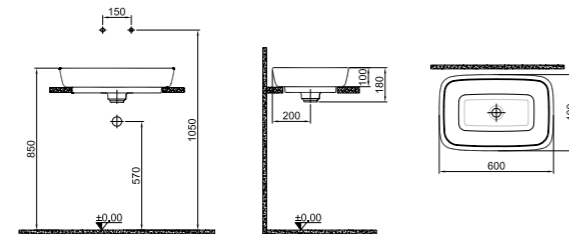

60x40 cm

Without tap and overflow hole
Compatible with built-in basin mixer and high basin mixer
Ceramic novatic waste is included

COLOR	CODE
White	310200200206
Matte Black	310200200207