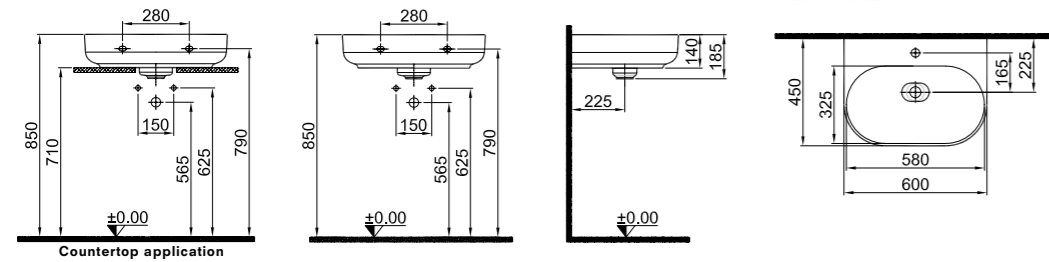

ZERO 2.0

COUNTERTOP WASHBASIN

60x45 cm
With tap hole, without overflow hole
Suitable for wall mounted
Ceramic novatic waste is included

COLOR	CODE
1 White	310200200419
2 Matte White	310200200476
3 Matte Pearl	310200200474
4 Matte Mink	310200200475
5 Matte Anthracite Grey	310200200527
6 Black	310200200472
7 Matte Black	310200200473