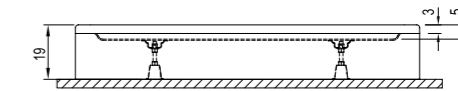

Asymmetrical Right