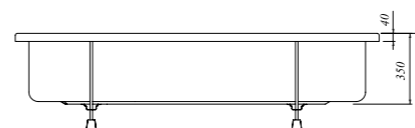

MARINA

Size cm	A	B
150x70	150	70
160x70	160	70
170x70	170	70
180x70	180	70
150x75	150	75
160x75	180	75
170x75	170	75
180x80	180	80

Size cm	Product	Code
180x80 cm	Bathtub	310201301013
	Bathtub (Feet Included)	310201300238
	Bathtub (Feet / Front Panel Included)	310201300239
	Bathtub (Feet / Front and Side Panel Included)	310201300240
180x75 cm	Bathtub	310201301014
	Bathtub (Feet Included)	310201301015
	Bathtub (Feet / Front Panel Included)	310201301016
	Bathtub (Feet / Front and Side Panel Included)	310201301017
180x70 cm	Bathtub	310201301018
	Bathtub (Feet Included)	310201301019
	Bathtub (Feet / Front Panel Included)	310201301020
	Bathtub (Feet / Front and Side Panel Included)	310201300345
170x75 cm	Bathtub	310201301577
	Bathtub (Feet Included)	310201300992
	Bathtub (Feet / Front Panel Included)	310201300237
	Bathtub (Feet / Front and Side Panel Included)	310201301011
160x75 cm	Bathtub	310201300344
	Bathtub (Feet Included)	310201301578
	Bathtub (Feet / Front Panel Included)	310201300235
	Bathtub (Feet / Front and Side Panel Included)	310201300990
150x75 cm	Bathtub	310201300953
	Bathtub (Feet Included)	310201300954
	Bathtub (Feet / Front Panel Included)	310201300965
170x70 cm	Bathtub (Feet / Front and Side Panel Included)	310201300234
	Bathtub	310201300935
	Bathtub (Feet Included)	310201300227
160x70 cm	Bathtub (Feet / Front Panel Included)	310201300229
	Bathtub (Feet / Front and Side Panel Included)	310201300945
	Bathtub	310201300916
150x70 cm	Bathtub (Feet Included)	310201300917
	Bathtub (Feet / Front Panel Included)	310201300226
	Bathtub (Feet / Front and Side Panel Included)	310201300933
	Bathtub	310201300899
150x70 cm	Bathtub (Feet Included)	310201301579
	Bathtub (Feet / Front Panel Included)	310201300224
	Bathtub (Feet / Front and Side Panel Included)	310201300914