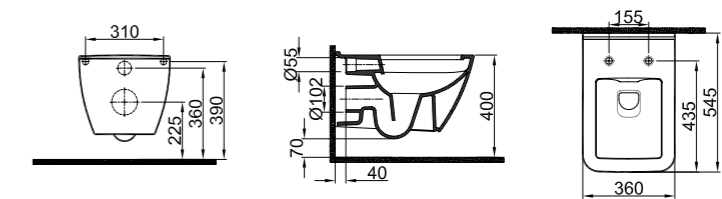

FOLD PRO SMARTWASH (RIMLESS) WALL HUNG WC

54x35,5 cm
Bidet function connection
Universal mount (inside-outside)
Rimless, Jet flush (SmartWash)
Smart installation: Concealed and easy installation
3/6 - 2,5/4 lt function

Wc With Bidet Function

White	310200100410

Wc Without Bidet Function

White	310200100408

BABEL WALL HUNG WC

56x35,5 cm
Bidet function connection
Universal mount (inside-outside)
3/6 lt function