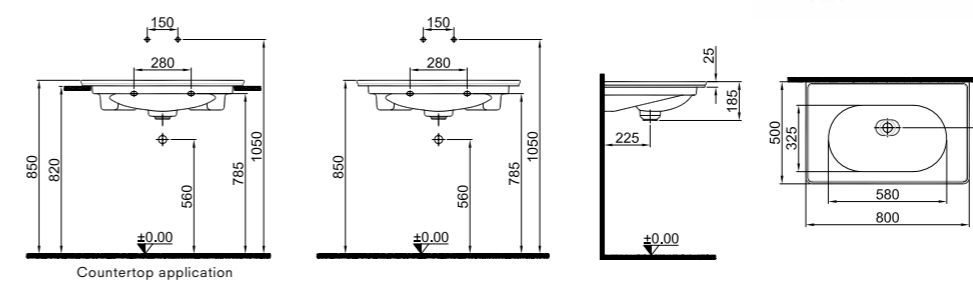

ZERO 2.0 SHELF WASHBASIN

80x50 cm
With tap hole, without overflow hole
Suitable for wall mounted
Ceramic novatic waste is included
Compatible for furniture

1	White	310200200421
2	Matte White	310200200430
3	Matte Pearl	310200200428
4	Matte Mink	310200200429
5	Matte Anthracite Grey	310200200522
6	Black	310200200425
7	Matte Black	310200200427