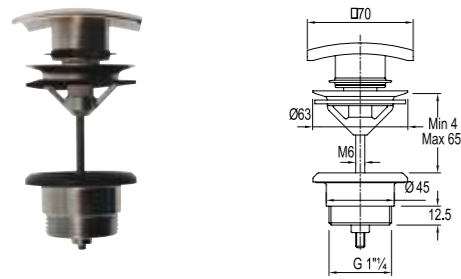

NOVATIC UNIVERSAL WASHBASIN WASTE (SQUARE)

Chrome	410200600081