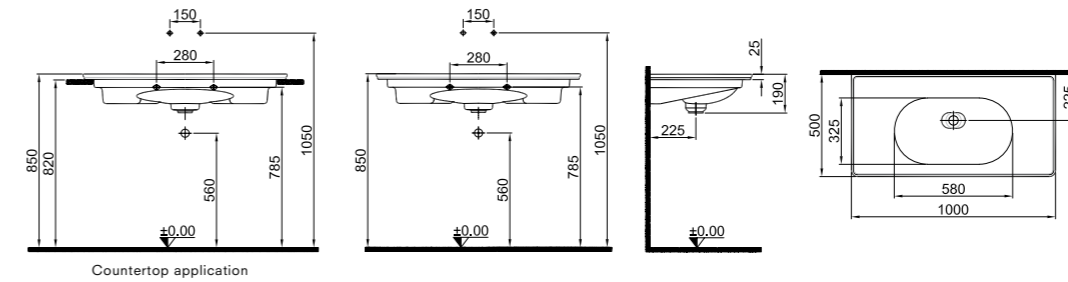

ZERO 2.0 SHELF WASHBASIN

100x50 cm
With tap hole, without overflow hole
Suitable for wall mounted
Ceramic novatic waste is included
Compatible for furniture

1	White	310200200422
2	Matte White	310200200437
3	Matte Pearl	310200200435
4	Matte Mink	310200200436
5	Matte Anthracite Grey	310200200523
6	Black	310200200432
7	Matte Black	310200200434