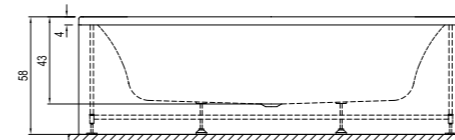

BABEL [190x90 cm]

Size cm	Product	Code
190x90 cm	Bathtub	310201300273
	Bathtub (Feet Included)	310201301262
	Bathtub (Feet / Front Panel Included)	310201300275
	Bathtub (Feet / L Panel Included)	310201300277
190x90 cm Comfort Hydromassage Function	Bathtub (Feet / Siphon / Front Panel Included)	310201300274
	Bathtub (Feet / Siphon / L Panel Included)	310201300276
190x90 cm Exclusive Hydromassage Function	Bathtub (Feet / Siphon / Front Panel Included)	310201301268
	Bathtub (Feet / Siphon / L Panel Included)	310201301275
190x90 cm Elite Hydromassage Function	Bathtub (Feet / Siphon / Front Panel Included)	310201301270
	Bathtub (Feet / Siphon / L Panel Included)	310201301277