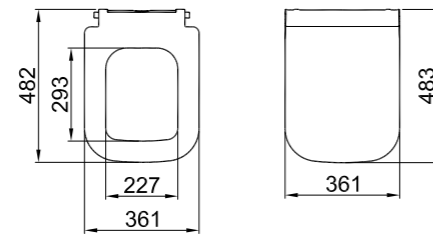

MOOD 2.0

PRODUCT	COLOR	CODE

BACK TO WALL SMARTWASH (RIMLESS) WC SET

66x35,5 cm

Bidet function connection
Universal mount (inside-outside)
Rimless, Jet flush (SmartWash)
3/6 - 2,5/4 lt function

Wc With Bidet Function	White	310200100397
Wc Without Bidet Function	White	310200100396
Bottom Inlet Cistern	White	310200400098
Side Inlet Cistern	White	310200400099

Cistern

Bottom inlet top control

ULTRA SLIM SMART SEAT

Duroplast
With metal hinge
Top fixing
Easily removable soft close seat
(SmartSeat)

White	310200700038

IDEA 2.0

Shelf Washbasin / 100x45 cm
310200200318