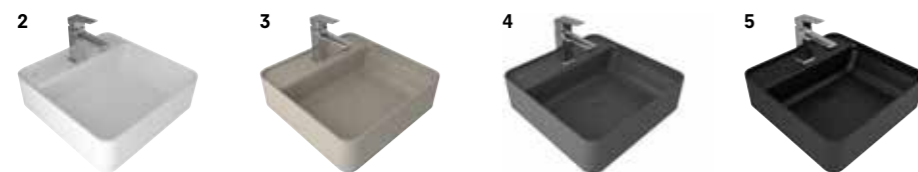

SMARTEDGE COUNTERTOP WASHBASIN

1 **45x45 cm**
With tap hole, without overflow hole
5,5 mm thin wall
Ceramic novatic waste is included