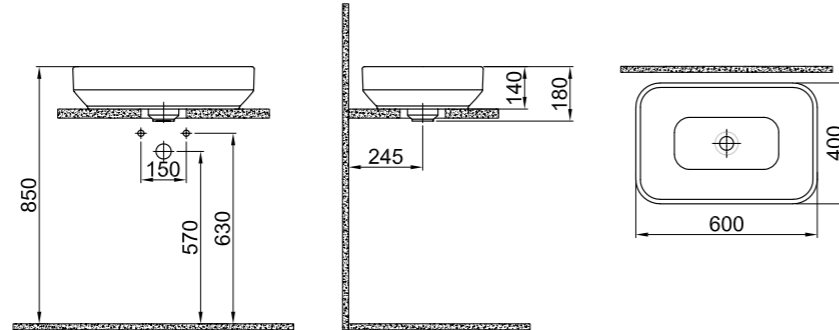

## COUNTERTOP BOWL WASHBASIN

**60x40 cm**

Without tap and overflow hole  
Compatible with built-in basin mixer and high basin mixer  
Ceramic novatic waste is included

COLOR

CODE

White 310200200131