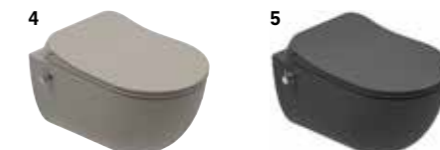

SmartHygiene is offered as standard in all products.