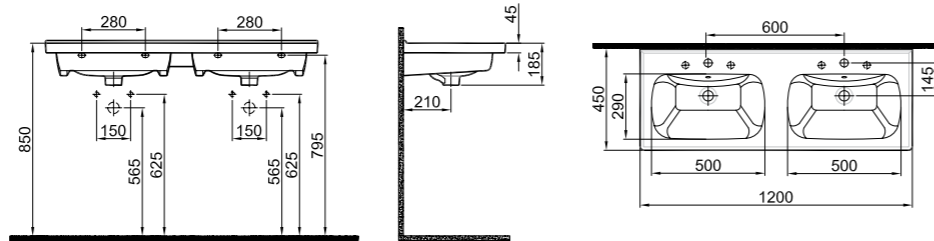

## IDEA 2.0 SHELF WASHBASIN

**120x45 cm**  
 Double washbasin  
 With two tap and overflow holes  
 Suitable for wall mounted  
 Novatic waste is not included  
 Compatible for furniture

COLOR	CODE
White	310200200449