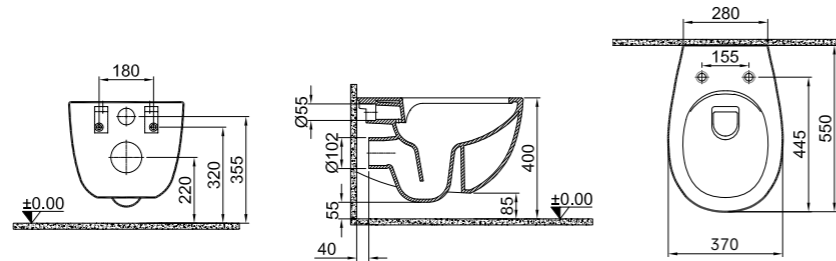

## SPIRIT SMARTWASH (RIMLESS) WALL HUNG WC

**55x37 cm**  
 Bidet function connection  
 Universal mount (inside-outside)  
 Rimless, Jet flush (SmartWash)  
 Smart installation: Concealed and easy installation  
 3/6 - 2,5/4 lt function