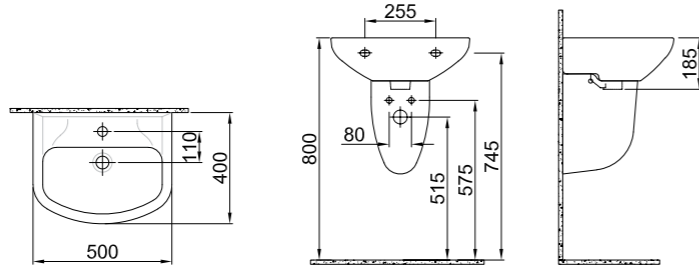

WASHBASINS COMPATIBLE WITH PEDESTAL

OPTIMUM WASHBASIN

50x40 cm
With tap and overflow hole
Suitable for wall mounted
Novatic waste is not included

PRODUCT	COLOR	CODE
Single Tap Hole	White	310200200109
Without Tap Hole	White	310200200108
Half Pedestal	White	310200800019