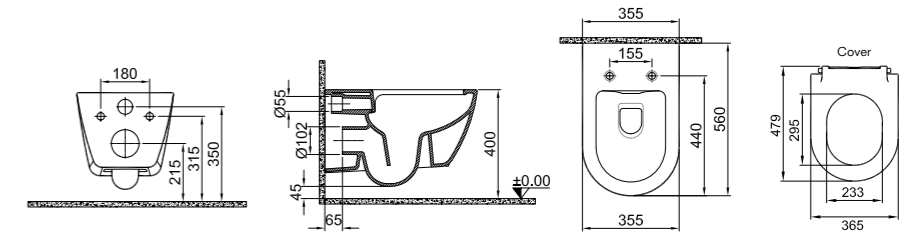

COLOR	CODE
Wc With Bidet Function	
1 White	310201100144
2 Matte White	310201100159
3 Matte Pearl	310201100153
4 Matte Mink	310201100156
5 Matte Anthracite Grey	310201100436
6 Black	310201100147
7 Matte Black	310201100150
Wc Without Bidet Function	
1 White	310201100145
2 Matte White	310201100160
3 Matte Pearl	310201100154
4 Matte Mink	310201100157
5 Matte Anthracite Grey	310201100440
6 Black	310201100148
7 Matte Black	310201100151

DOVE 2.0 SMARTWASH (RIMLESS) WALL HUNG WC SET (WC + SEAT)

56x36 cm
Bidet function connection
Universal mount (inside-outside)
Integrated bidet valve (Hot / Cold)
Rimless, Jet flush (SmartWash)
Smart installation: Concealed and easy installation
3/6 - 2,5/4 lt function