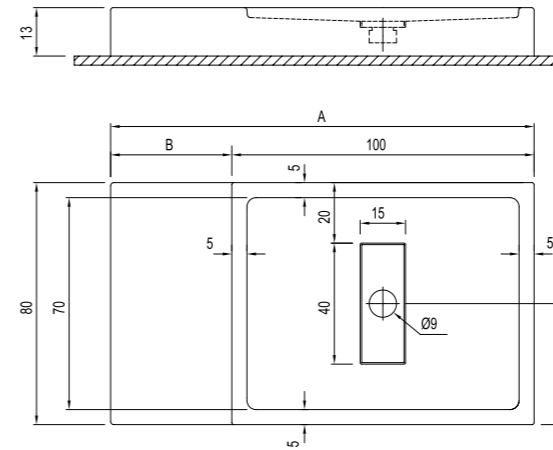

MONOBLOCK RECTANGULAR [Height: 13 cm*]

Size cm	Product	Code
160x80 cm	Shower Tray (With White Cover)	310201300089
	Shower Tray (With Chrome Cover)	310201300090
140x80 cm	Shower Tray (With White Cover)	310201300323
	Shower Tray (With Chrome Cover)	310201300495
120x80 cm	Shower Tray (With White Cover)	310201300087
	Shower Tray (With Chrome Cover)	310201300486
100x80 cm	Shower Tray (With White Cover)	310201300088
	Shower Tray (With Chrome Cover)	310201300490

Ebat cm	A	B
100x80	100	0
120x80	120	20
140x80	140	40
160x80	160	60

! In order to install the installment and shower tray, it should be mounted on the ground before the finished floor application. 10 m distance is required for the installation of a shower tray and drains trap under the finished floor.

* The specified height is the distance from the finished floor to the top of the shower tray.

** This shower drains trap to be used increases the minimum depth by 2 cm.

* The specified height is the distance from the finished floor to the top of the shower tray.