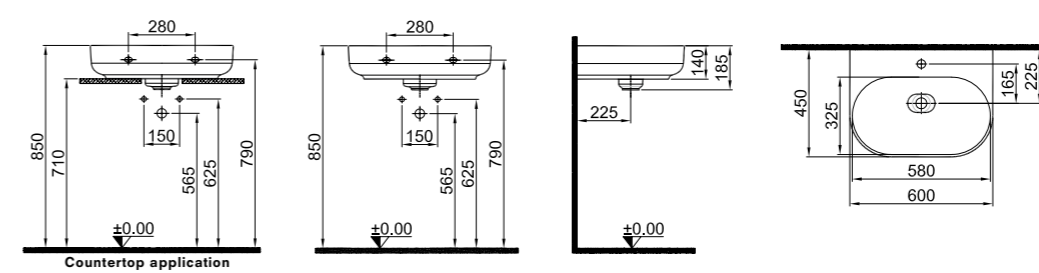

ZERO 2.0 COUNTERTOP WASHBASIN

1

60x45 cm

With tap hole, without overflow hole
Suitable for wall mounted
Ceramic novatic waste is included

COLOR	CODE
1 Matte White	310200200470
2 Matte Pearl	310200200468
3 Matte Mink	310200200469
4 Matte Anthracite Grey	310200200526
5 Black	310200200466
6 Matte Black	310200200467

2

3

4

5

6