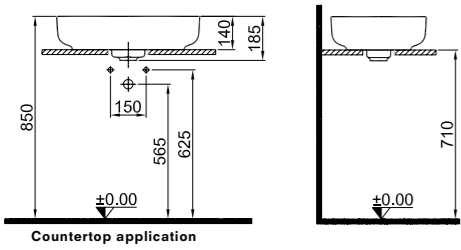

COLOR OPTIONS

ZERO 2.0 COUNTERTOP BOWL WASHBASIN

1

60x40 cm

Without tap and overflow hole
Compatible with built-in basin mixer and high basin mixer
Ceramic cover is included

COLOR	CODE
1 Matte White	310200200461
2 Matte Pearl	310200200460
3 Matte Mink	310200200386
4 Matte Anthracite Grey	310200200524
5 Black	310200200458
6 Matte Black	310200200459

2

3

4

5

6

ZERO 2.0 COUNTERTOP BOWL WASHBASIN

1

60x40 cm

Without tap and overflow hole
Compatible with built-in basin mixer and high basin mixer
Ceramic cover is included

COLOR	CODE
1 Matte White	310200200465
2 Matte Pearl	310200200464
3 Matte Mink	310200200383
4 Matte Anthracite Grey	310200200525
5 Black	310200200462
6 Matte Black	310200200463

2

3

4

5

6

SmarHygiene is offered as standard in all products.

ZERO 2.0 COUNTERTOP WASHBASIN

1

60x45 cm

With tap hole, without overflow hole
Suitable for wall mounted
Ceramic novatic waste is included

COLOR	CODE
1 Matte White	310200200476
2 Matte Pearl	310200200474
3 Matte Mink	310200200475
4 Matte Anthracite Grey	310200200527
5 Black	310200200472
6 Matte Black	310200200473

2

3

4

5

6

ZERO 2.0 COUNTERTOP WASHBASIN

1

60x45 cm

With tap hole, without overflow hole
Suitable for wall mounted
Ceramic novatic waste is included

COLOR	CODE
1 Matte White	310200200470
2 Matte Pearl	310200200468
3 Matte Mink	310200200469
4 Matte Anthracite Grey	310200200526
5 Black	310200200466
6 Matte Black	310200200467

2

3

4

5

6

SmarHygiene is offered as standard in all products.