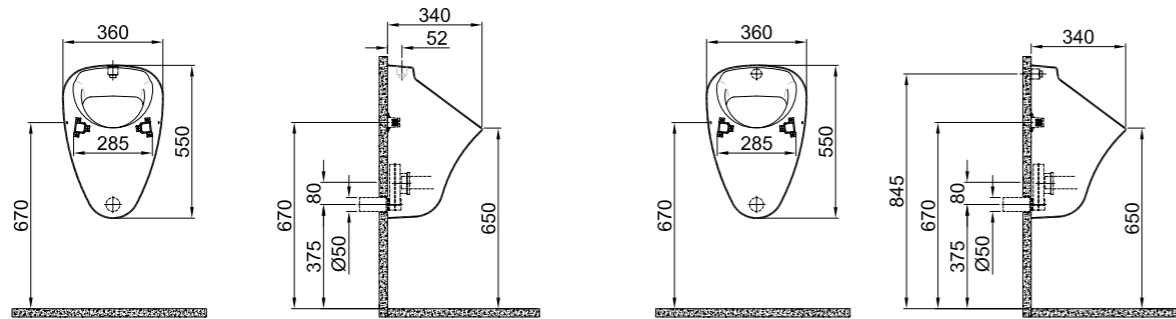

URINAL & SQUATTING

OPTIMUM URINAL

55x36 cm
Concealed outlet to the rear

PRODUCT	COLOR	CODE
Water Inlet Top	White	310200300014
Water Inlet Back	White	310200300015

OPTIMUM URINAL

47,5x31 cm
Top water inlet, bottom outlet

White	310200300003