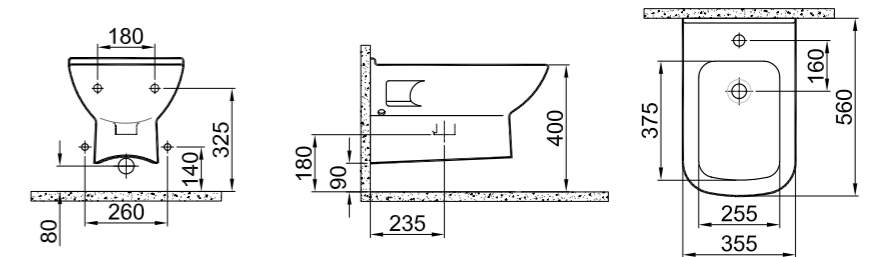

White	310200900005