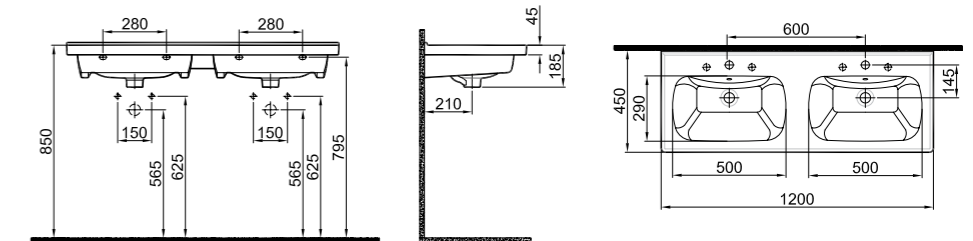

IDEA 2.0

WASHBASIN

60x45 cm

With tap and overflow hole
Suitable for wall mounted
Novatic waste is not included

PRODUCT	COLOR	CODE
Washbasin	White	310200200440
Pedestal	White	310200800015
Half Pedestal	White	310200800017

WASHBASIN

55x45 cm

With tap and overflow hole
Suitable for wall mounted
Novatic waste is not included

PRODUCT	COLOR	CODE
Washbasin	White	310200200439
Pedestal	White	310200800015
Half Pedestal	White	310200800017

WASHBASIN

50x45 cm

With tap and overflow hole
Suitable for wall mounted
Novatic waste is not included

PRODUCT	COLOR	CODE
Washbasin	White	310200200438
Pedestal	White	310200800015
Half Pedestal	White	310200800017

SmarHygiene is offered as standard in all products.

SHELF WASHBASIN

120x45 cm

Double washbasin
With two tap and overflow holes
Suitable for wall mounted
Novatic waste is not included
Compatible for furniture

COLOR	CODE
White	310200200449

SHELF WASHBASIN

120x45 cm

With tap and overflow hole
Suitable for wall mounted
Novatic waste is not included
Compatible for furniture

COLOR	CODE
White	310200200448

SHELF WASHBASIN

100x45 cm

With tap and overflow hole
Suitable for wall mounted
Novatic waste is not included
Compatible for furniture

COLOR	CODE
White	310200200318

SmarHygiene is offered as standard in all products.