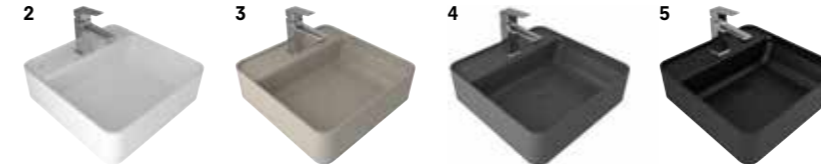

45x45 cm
With tap hole, without overflow hole
5,5 mm thin wall
Ceramic novatic waste is included

COLOR	CODE
1 White	310200200015
2 Matte White	310200200016
3 Matte Mink	310200200019
4 Matte Anthracite Grey	310200200521
5 Matte Black	310200200017