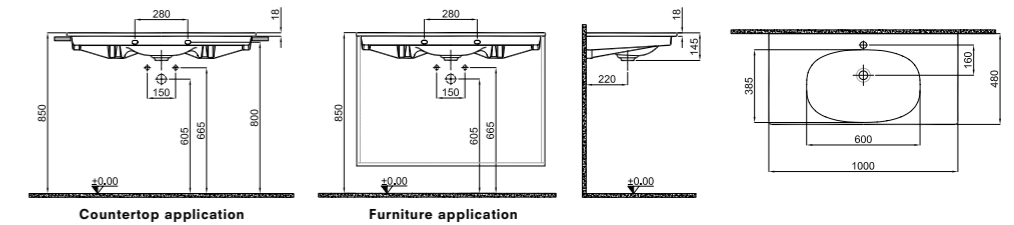

SPIRIT SHELF WASHBASIN

120x48 cm
With tap hole, without overflow hole
15 mm thin stripe
Suitable for wall mounted
Ceramic cover is included
Compatible for furniture

White 310200200659