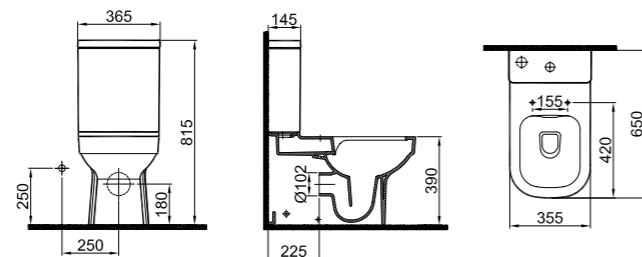

SmarterHygiene is offered as standard in all products.

ULTRA SLIM SMART SEAT

Duroplast
With metal hinge
Top fixing
Easily removable soft close seat
(SmartSeat)

COLOR	CODE
White	310200700052