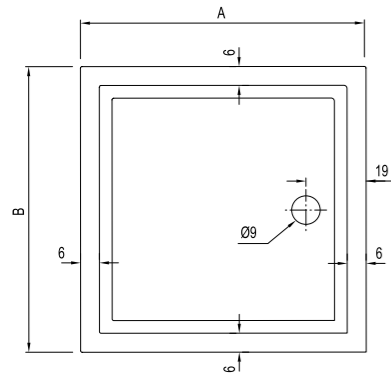

Size cm	A	B
95x95	95	95
75x75	75	75
70x70	70	70