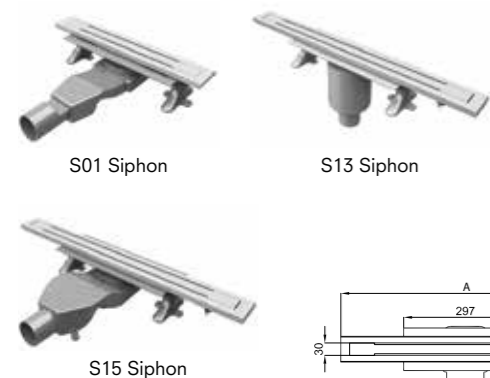

410200603292	KALE SMARTLINE 40 CM SLOT GOLDEN MIRROR S01
410200603296	KALE SMARTLINE 60 CM SLOT GOLDEN MIRROR S01
410200603268	KALE SMARTLINE 40 CM TRENDY GOLDEN MIRROR S01
410200603269	KALE SMARTLINE 50 CM TRENDY GOLDEN MIRROR S01
410200603270	KALE SMARTLINE 60 CM TRENDY GOLDEN MIRROR S01
410200603271	KALE SMARTLINE 70 CM TRENDY GOLDEN MIRROR S01
410200603272	KALE SMARTLINE 80 CM TRENDY GOLDEN MIRROR S01
410200603273	KALE SMARTLINE 90 CM TRENDY GOLDEN MIRROR S01
410200603274	KALE SMARTLINE 100 CM TRENDY GOLDEN MIRROR S01
410200603496	KALE SMARTLINE 40 CM SLOT GOLDEN MIRROR S13
410200603500	KALE SMARTLINE 60 CM SLOT GOLDEN MIRROR S13
410200603468	KALE SMARTLINE 40 CM TRENDY GOLDEN MIRROR S13
410200603469	KALE SMARTLINE 50 CM TRENDY GOLDEN MIRROR S13
410200603470	KALE SMARTLINE 60 CM TRENDY GOLDEN MIRROR S13
410200603471	KALE SMARTLINE 70 CM TRENDY GOLDEN MIRROR S13
410200603472	KALE SMARTLINE 80 CM TRENDY GOLDEN MIRROR S13
410200603473	KALE SMARTLINE 90 CM TRENDY GOLDEN MIRROR S13
410200603474	KALE SMARTLINE 100 CM TRENDY GOLDEN MIRROR S13
410200603398	KALE SMARTLINE 40 CM SLOT GOLDEN MIRROR S15
410200603402	KALE SMARTLINE 60 CM SLOT GOLDEN MIRROR S15
410200603370	KALE SMARTLINE 40 CM TRENDY GOLDEN MIRROR S15
410200603371	KALE SMARTLINE 50 CM TRENDY GOLDEN MIRROR S15
410200603372	KALE SMARTLINE 60 CM TRENDY GOLDEN MIRROR S15
410200603373	KALE SMARTLINE 70 CM TRENDY GOLDEN MIRROR S15
410200603374	KALE SMARTLINE 80 CM TRENDY GOLDEN MIRROR S15
410200603375	KALE SMARTLINE 90 CM TRENDY GOLDEN MIRROR S15
410200603376	KALE SMARTLINE 100 CM TRENDY GOLDEN MIRROR S15
410200603293	KALE SMARTLINE 40 CM SLOT COPPER MIRROR S01
410200603297	KALE SMARTLINE 60 CM SLOT COPPER MIRROR S01
410200603275	KALE SMARTLINE 40 CM TRENDY COPPER MIRROR S01
410200603276	KALE SMARTLINE 50 CM TRENDY COPPER MIRROR S01
410200603277	KALE SMARTLINE 60 CM TRENDY COPPER MIRROR S01
410200603278	KALE SMARTLINE 70 CM TRENDY COPPER MIRROR S01
410200603279	KALE SMARTLINE 80 CM TRENDY COPPER MIRROR S01
410200603280	KALE SMARTLINE 90 CM TRENDY COPPER MIRROR S01
410200603281	KALE SMARTLINE 100 CM TRENDY COPPER MIRROR S01
410200603497	KALE SMARTLINE 40 CM SLOT COPPER MIRROR S13
410200603501	KALE SMARTLINE 60 CM SLOT COPPER MIRROR S13
410200603475	KALE SMARTLINE 40 CM TRENDY COPPER MIRROR S13
410200603476	KALE SMARTLINE 50 CM TRENDY COPPER MIRROR S13
410200603477	KALE SMARTLINE 60 CM TRENDY COPPER MIRROR S13
410200603478	KALE SMARTLINE 70 CM TRENDY COPPER MIRROR S13
410200603479	KALE SMARTLINE 80 CM TRENDY COPPER MIRROR S13
410200603480	KALE SMARTLINE 90 CM TRENDY COPPER MIRROR S13
410200603481	KALE SMARTLINE 100 CM TRENDY COPPER MIRROR S13
410200603399	KALE SMARTLINE 40 CM SLOT COPPER MIRROR S15
410200603403	KALE SMARTLINE 60 CM SLOT COPPER MIRROR S15
410200603377	KALE SMARTLINE 40 CM TRENDY COPPER MIRROR S15
410200603378	KALE SMARTLINE 50 CM TRENDY COPPER MIRROR S15
410200603379	KALE SMARTLINE 60 CM TRENDY COPPER MIRROR S15
410200603380	KALE SMARTLINE 70 CM TRENDY COPPER MIRROR S15
410200603381	KALE SMARTLINE 80 CM TRENDY COPPER MIRROR S15
410200603382	KALE SMARTLINE 90 CM TRENDY COPPER MIRROR S15
410600100595	KALE SMARTLINE 40 CM LINEAR INOX S01
410600100598	KALE SMARTLINE 60 CM LINEAR INOX S01
410200603289	KALE SMARTLINE 80 CM LINEAR INOX S01
410600100596	KALE SMARTLINE 40 CM Q DRAIN INOX S01
410600100584	KALE SMARTLINE 60 CM Q DRAIN INOX S01
410200603299	KALE SMARTLINE 80 CM Q DRAIN INOX S01
410200603225	KALE SMARTLINE 40 CM SLOT INOX S01