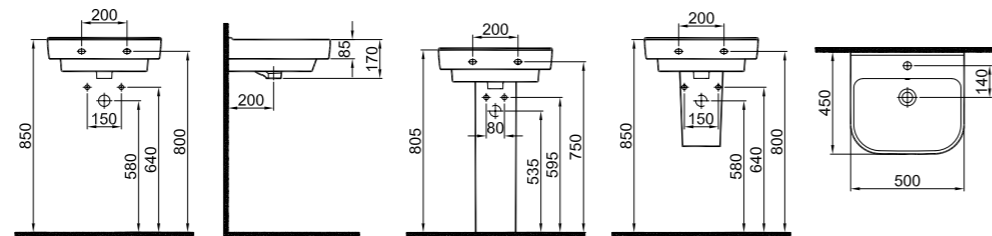

LOFT WASHBASIN

50x45 cm
With tap and overflow hole
Suitable for wall mounted
Novatic waste is not included

Washbasin	White	310200200444
Half Pedestal	White	310200800017