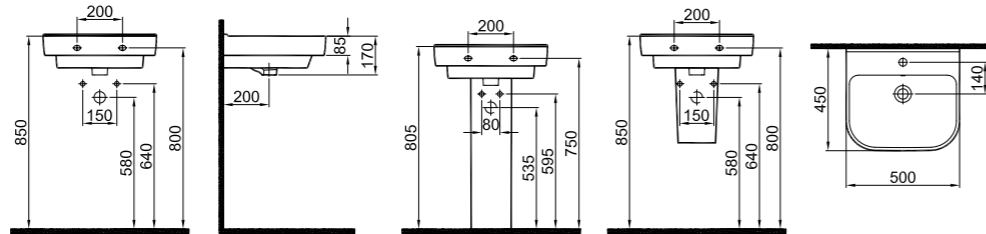

SMALL WASHBASINS

LOFT WASHBASIN

50x45 cm
With tap and overflow hole
Suitable for wall mounted
Novatic waste is not included

PRODUCT	COLOR	CODE
Washbasin	White	310200200444
Half Pedestal	White	310200800017