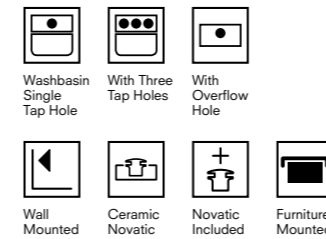

FOLD PRO

COUNTERTOP BOWL WASHBASIN

60x40 cm

Without tap and overflow hole
Compatible with built-in basin mixer and high basin mixer
Ceramic novatic waste is included

COLOR

CODE

White 310200200131

COUNTERTOP WASHBASIN

80x48 cm

With tap and overflow hole
Suitable for wall mounted
Ceramic novatic waste is included

White 310200200130

COUNTERTOP WASHBASIN

60x48 cm

With tap and overflow hole
Suitable for wall mounted
Ceramic novatic waste is included

White 310200200128

SmartHygiene is offered as standard in all products.

COUNTERTOP WASHBASIN

80x48 cm

With tap and overflow hole
Suitable for wall mounted
Ceramic novatic waste is included

PRODUCT	COLOR	CODE
Single Tap Hole	White	310200200133
3 Tap Holes	White	310200200136

SMARTWASH (RIMLESS) WALL HUNG WC

54x35,5 cm

Bidet function connection
Universal mount (inside-outside)
Rimless, Jet flush (SmartWash)
Smart installation: Concealed and easy installation
3/6 - 2,5/4 lt function

Wc With Bidet Function

White 310200100410

Wc Without Bidet Function

White 310200100408

ULTRA SLIM SMART SEAT

Duroplast
With metal hinge
Top fixing
Easily removable soft close seat
(SmartSeat)

White 310200700061

SmartHygiene is offered as standard in all products.