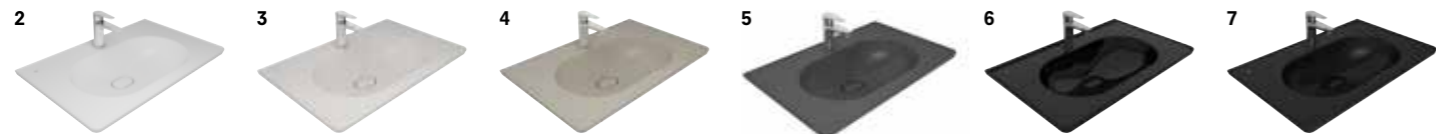

SmartHygiene is offered as standard in all products.

SMARTWASH (RIMLESS) WALL HUNG WC SET (WC + SEAT)

1

52x36 cm

Bidet function connection
Universal mount (inside-outside)
Rimless, Jet flush (SmartWash)
Smart installation: Concealed and easy installation
3/6 - 2,5/4 lt function

Wc With Bidet Function

COLOR	CODE
1 White	310201100265
2 Matte White	310201100280
3 Matte Pearl	310201100274
4 Matte Mink	310201100277
5 Matte Anthracite Grey	310201100438
6 Black	310201100268
7 Matte Black	310201100271