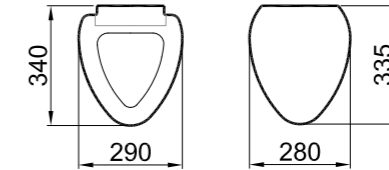

KIDS SEAT

1 Duroplast
With metal hinge

COLOR	CODE
1 Green	410200400171
2 Orange	410200400172