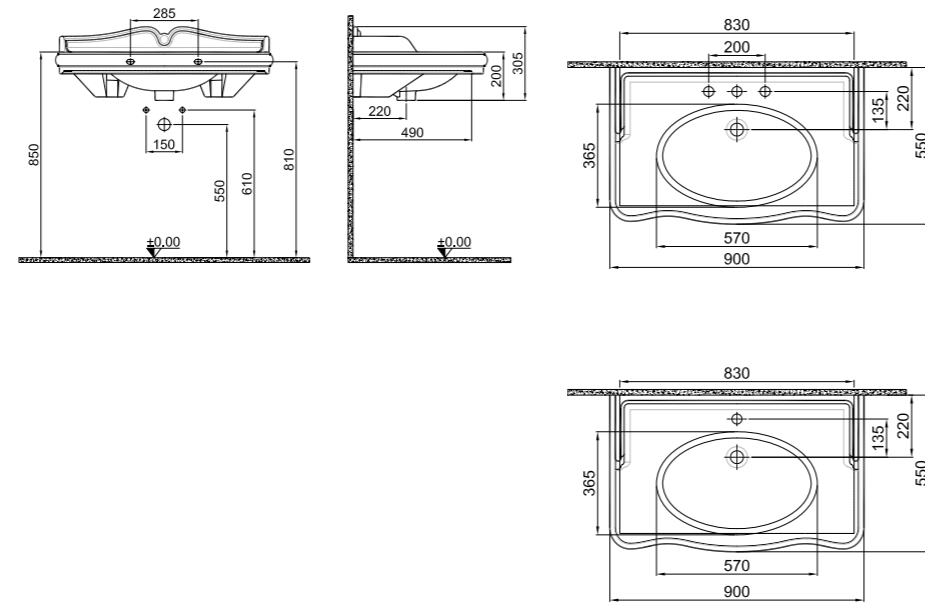

## VICTORIAN SHELF WASHBASIN

**90x55,5 cm**  
 With tap and overflow hole  
 Suitable for wall mounted  
 Novatic waste is not included  
 Compatible for furniture

Single Tap Hole	White	310200200084
3 Tap Hole	White	310200200085