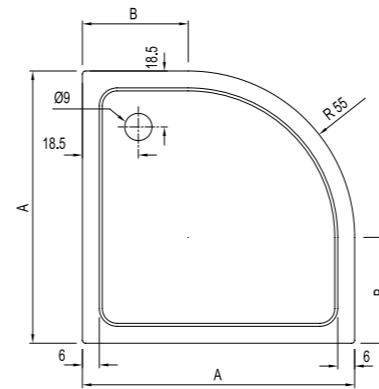

Size cm	A	B
80x80	80	25
90x90	90	35
100x100	100	45

* The specified height is the distance from the finished floor to the top of the shower tray.