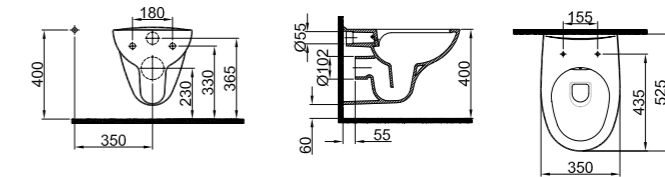

52,5x35 cm
Bidet function connection
Universal mount (inside-outside)
Rimless, Jet flush (SmartWash)
3/6 lt function

COLOR	CODE
Wc With Bidet Function	
White	310200100078
Wc Without Bidet Function	
White	310200100080