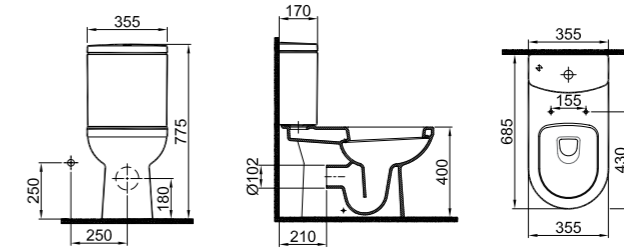

68x35,5 cm
Bidet function connection
Universal mount (inside-outside)
3/6 lt function

Cistern
Bottom inlet top control

Wc With Bidet Function	White	310200100274
Wc Without Bidet Function	White	310200100275
Bottom Inlet Cistern	White	310200400096
Side Inlet Cistern	White	310200400097