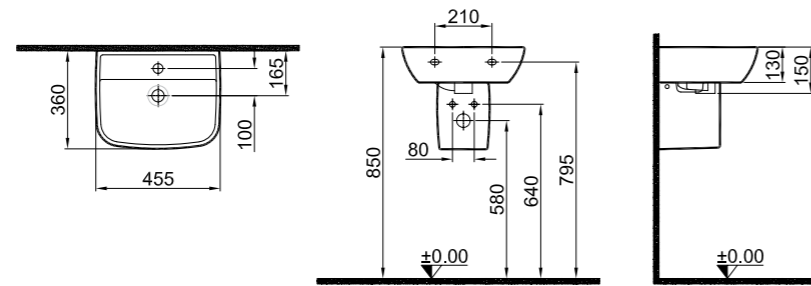

WASHBASINS COMPATIBLE WITH PEDESTAL

BABEL WASHBASIN

45x36 cm
With tap and overflow hole
Suitable for wall mounted
Novatic waste is not included

PRODUCT	COLOR	CODE
Washbasin	White	310200200052
Slim Half Pedestal	White	310200800012