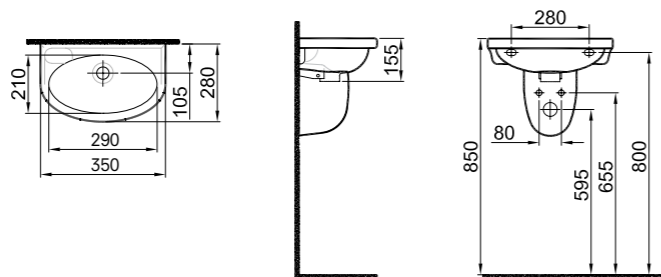

OPTIMUM WASHBASIN

35x28 cm
With tap and overflow hole
Suitable for wall mounted
Novatic waste is not included

With Right Tap Hole	White	310200200117
Without Tap Hole	White	310200200116
Slim Half Pedestal	White	310200800018