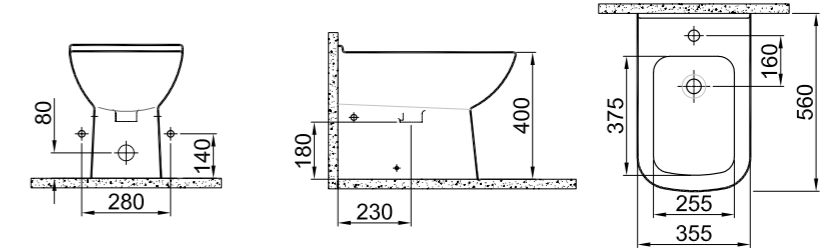

FLOOR STANDING BIDET

56x35,5 cm

With tap and overflow hole

White	310200900004

WALL HUNG BIDET

56x35,5 cm

With tap and overflow hole