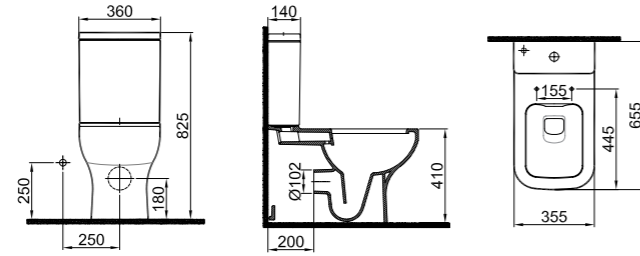

Cistern

Bottom inlet top control

ULTRA SLIM SMART SEAT

Duroplast
With metal hinge
Top fixing
Easily removable soft close seat
(SmartSeat)

White	310200700038