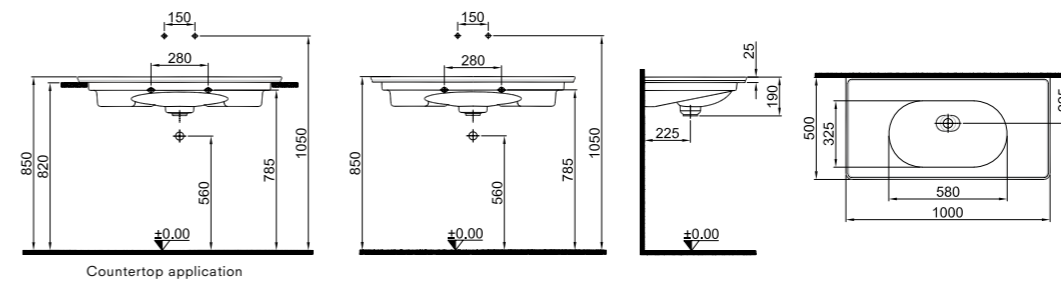

SmartHygiene is offered as standard in all products.

ZERO 2.0 SHELF WASHBASIN

**1** 100x50 cm  
With tap hole, without overflow hole  
Suitable for wall mounted  
Ceramic novatic waste is included  
Compatible for furniture