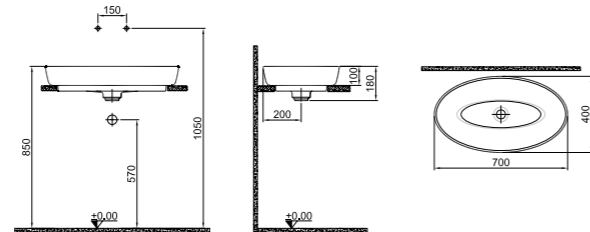

COLOR	CODE
Matte Black	310200200203