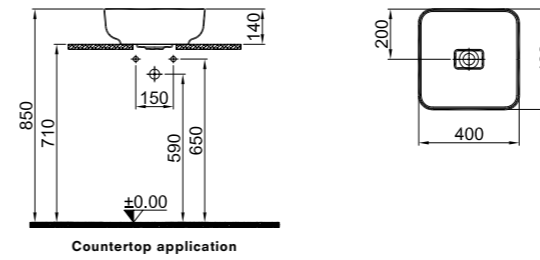

COLOR OPTIONS

NEW PRODUCT * ZERO 2.0 COUNTERTOP BOWL WASHBASIN

Ø40 cm
Without tap and overflow hole
Compatible with built-in basin mixer and high basin mixer
Ceramic cover is included

COLOR	CODE
1 Matte White	310200200603
2 Matte Pearl	310200200604
3 Matte Mink	310200200605
4 Matte Anthracite Grey	310200200606
5 Black	310200200607
6 Matte Black	310200200608
7 Matte Yellow	310200200609
8 Matte Peachy	310200200610
9 Matte Sage Green	310200200612
10 Matte Blue	310200200613
11 Matte Stone Grey	310200200611

NEW PRODUCT * ZERO 2.0 COUNTERTOP BOWL WASHBASIN

40x40 cm
Without tap and overflow hole
Compatible with built-in basin mixer and high basin mixer
Ceramic cover is included

COLOR	CODE
1 Matte White	310200200591
2 Matte Pearl	310200200592
3 Matte Mink	310200200593
4 Matte Anthracite Grey	310200200594
5 Black	310200200595
6 Matte Black	310200200596
7 Matte Yellow	310200200597
8 Matte Peachy	310200200598
9 Matte Sage Green	310200200600
10 Matte Blue	310200200601
11 Matte Stone Grey	310200200599