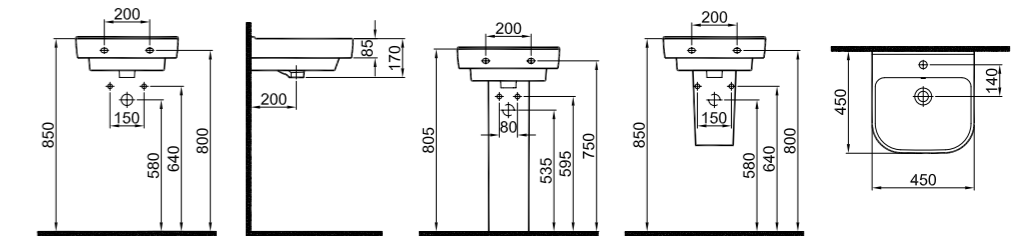

LOFT WASHBASIN

45x45 cm
With tap and overflow hole
Suitable for wall mounted
Novatic waste is not included

Washbasin	White	310200200447
Slim Half Pedestal	White	310200800016