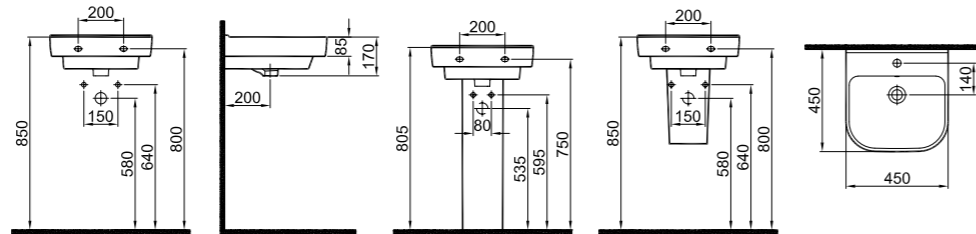

LOFT

WASHBASIN

45x45 cm
With tap and overflow hole
Suitable for wall mounted
Novatic waste is not included

PRODUCT	COLOR	CODE
Washbasin	White	310200200447
Slim Half Pedestal	White	310200800016

SMARTWASH (RIMLESS) WALL HUNG WC

52x35,5 cm
Bidet function connection
Universal mount (inside-outside)
Rimless, Jet flush (SmartWash)
Smart installation: Concealed and easy installation
3/6 - 2,5/4 lt function

Wc With Bidet Function	
White	310200100363
Wc Without Bidet Function	
White	310200100362