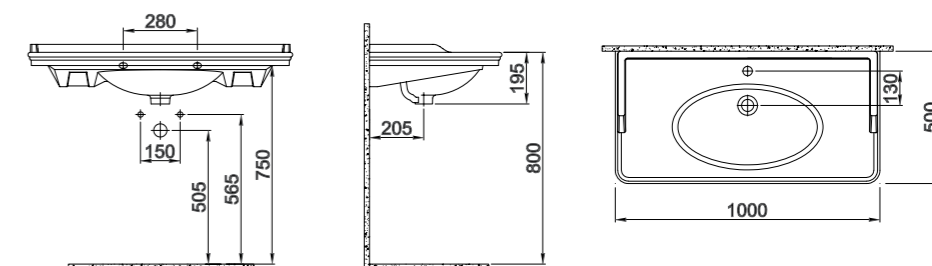

SHELF WASHBASIN

80x50 cm
With tap and overflow hole
Suitable for wall mounted
Novatic waste is not included
Compatible for furniture

White 310200200220