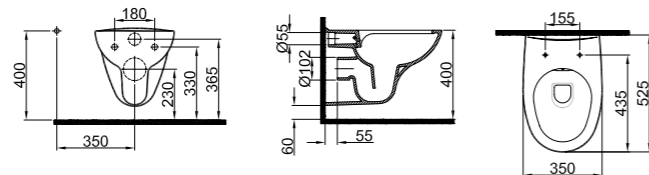

52,5x35 cm
Bidet function connection
Universal mount (inside-outside)
Rimless, Jet flush (SmartWash)
3/6 lt function

Wc With Bidet Function	
White	310200100078
Wc Without Bidet Function	
White	310200100080