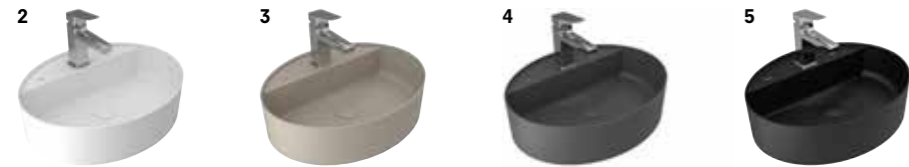

COUNTERTOP WASHBASINS

SMARTEDGE COUNTERTOP WASHBASIN

1 **50x40 cm**
With tap hole, without overflow hole
5,5 mm thin wall
Ceramic novatic waste is included