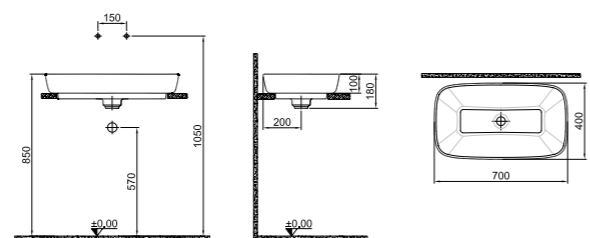

COLOR	CODE
Matte Black	310200200211

SmarterHygiene is offered as standard in all products.