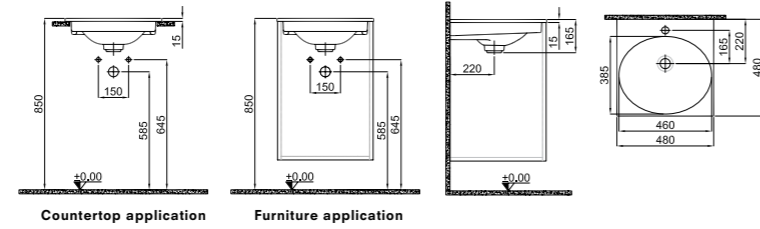

WASHBASINS COMPATIBLE WITH BATHROOM FURNITURE

SPIRIT SHELF WASHBASIN

48x48 cm
With tap hole, without overflow hole
15 mm thin stripe
Ceramic cover is included
Compatible for furniture

COLOR	CODE
White	310200200661