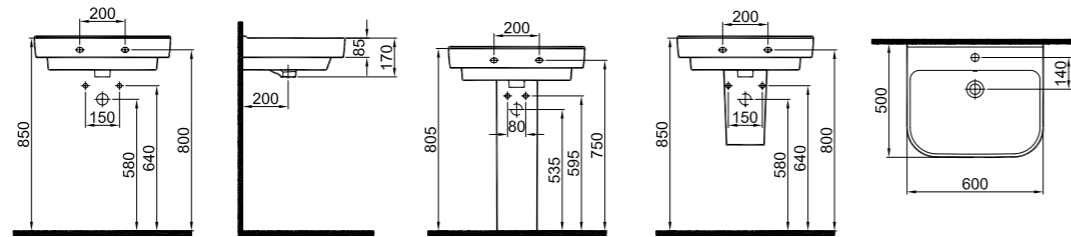

COUNTERTOP WASHBASINS

LOFT WASHBASIN

60x50 cm
With tap and overflow hole
Suitable for wall mounted
Novatic waste is not included

PRODUCT	COLOR	CODE
Washbasin	White	310200200446
Half Pedestal	White	310200800017