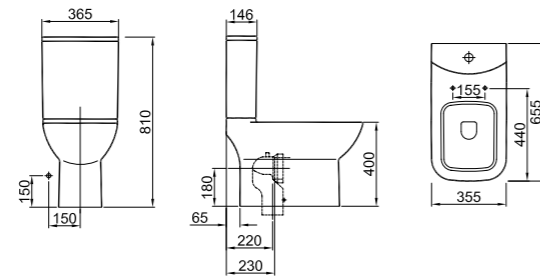

Cistern

Bottom inlet top control

Wc With Bidet Function	White	310200100017
Wc Without Bidet Function	White	310200100018
Bottom Inlet Cistern	White	310200400106
Side Inlet Cistern	White	310200400107

ULTRA SLIM SMART SEAT

Duroplast
With metal hinge
Top fixing
Easily removable soft close seat
(SmartSeat)