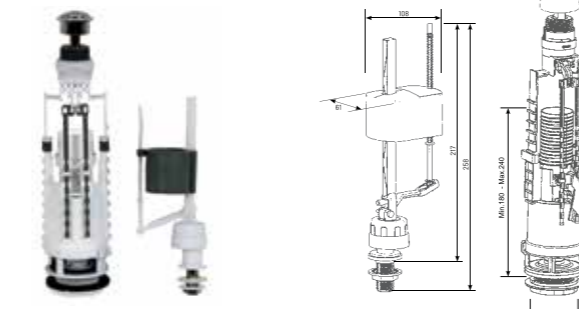

### KIDS CISTERN MECHANISM

3/6 Liter, Two-stage  
Compatible with bottom inlet cistern 410201000091

410200700048