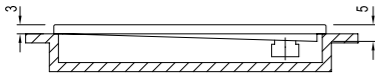

## FLAT SQUARE [Height: 3 cm\*]

Size cm	Product	Code
100x100 cm	Shower Tray	310201300059
90x90 cm	Shower Tray	310201300064
80x80 cm	Shower Tray	310201300320

Size cm	A
100x100	100
90x90	90
80x80	80