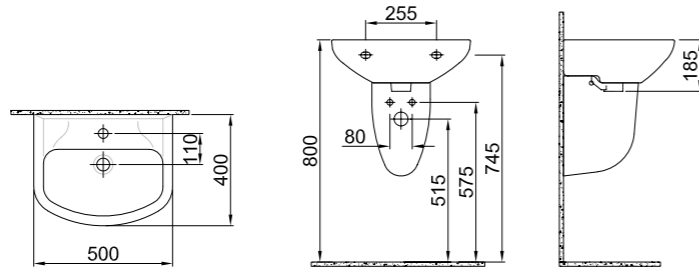

SMALL WASHBASINS

OPTIMUM WASHBASIN

50x40 cm
With tap and overflow hole
Suitable for wall mounted
Novatic waste is not included

PRODUCT	COLOR	CODE
Single Tap Hole	White	310200200109
Without Tap Hole	White	310200200108
Half Pedestal	White	310200800019