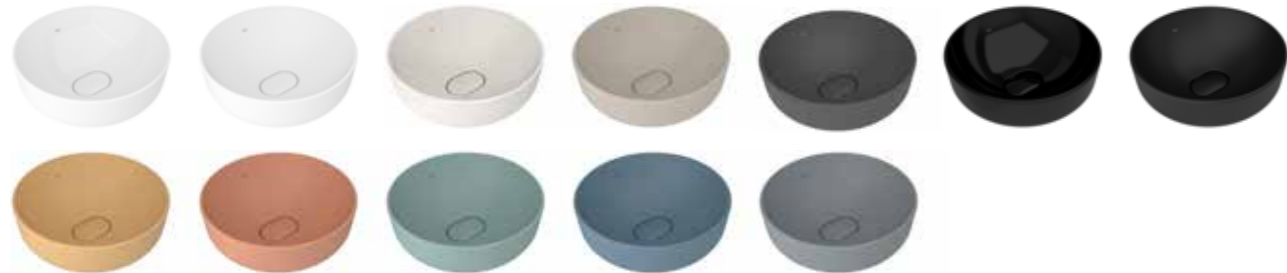

INDEX

COUNTERTOP BUILT-IN AND UNDERCOUNTER BUILT-IN WASHBASINS

NEW PRODUCT

SMALL WASHBASINS

Zero 2.0 / White - Matte White - Matte Pearl - Matte Mink - Matte Anthracite Grey - Black - Matte Black - Matte Yellow - Matte Peachy - Matte Sage Green - Matte Blue - Matte Stone Grey
Page: 51 / 123 / 158 / 168
Dimension: Ø40 cm