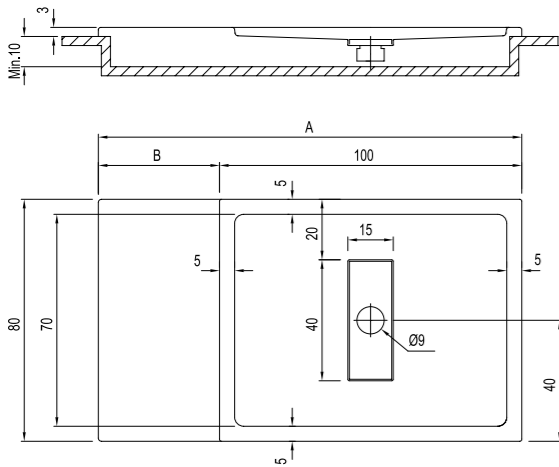

FLAT RECTANGULAR [Height: 3 cm*]

Size cm	Product	Code
120x90 cm	Shower Tray (With White Cover)	310201300511
160x80 cm	Shower Tray (With White Cover)	310201300093
	Shower Tray (With Chrome Cover)	310201300504
140x80 cm	Shower Tray (With White Cover)	310201300507
	Shower Tray (With Chrome Cover)	310201300509
120x80 cm	Shower Tray (With White Cover)	310201300091
	Shower Tray (With Chrome Cover)	310201300498
100x80 cm	Shower Tray (With White Cover)	310201300092
	Shower Tray (With Chrome Cover)	310201300501

Size cm	A	B
100x80	100	0
120x80	120	20
140x80	140	40
160x80	160	60