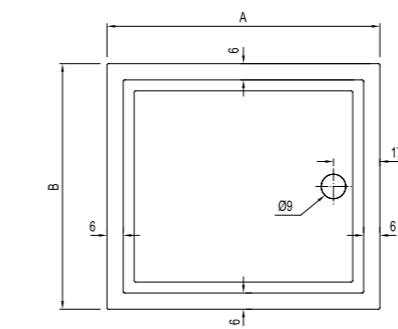

FLAT SQUARE [Height: 3 cm*]

	Size cm	Product	Code
	100x100 cm	Shower Tray	310201300184
	95x95 cm	Shower Tray	310201300797
	90x90 cm	Shower Tray	310201300187
	80x80 cm	Shower Tray	310201300177
	75x75 cm	Shower Tray	310201300332
	70x70 cm	Shower Tray	310201300182

Size cm	A	B
70x70	70	70
75x75	75	75
80x80	80	80
90x90	90	90
95x95	95	95
100x100	100	100

! In order to install the installment and shower tray, it should be mounted on the ground before the finished floor application.
9 cm distance is required for the installation of a shower tray and drains trap under the finished floor.

* The specified height is the distance from the finished floor to the top of the shower tray.

** This shower drains trap to be used increases the minimum depth by 2 cm.

! In order to install the installment and shower tray, it should be mounted on the ground before the finished floor application.
9 cm distance is required for the installation of a shower tray and drains trap under the finished floor.

* The specified height is the distance from the finished floor to the top of the shower tray.

** This shower drains trap to be used increases the minimum depth by 2 cm.