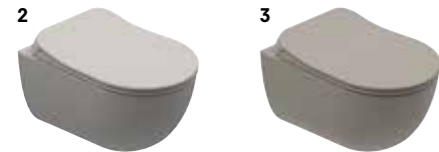

52x36 cm
Bidet function connection
Universal mount (inside-outside)
Rimless, Jet flush (SmartWash)
Smart installation: Concealed and easy installation
3/6 - 2,5/4 lt function

Wc With Bidet Function

1	Matte White	310201100280
2	Matte Pearl	310201100274
3	Matte Mink	310201100277
4	Matte Anthracite Grey	310201100438
5	Black	310201100268
6	Matte Black	310201100271

Wc Without Bidet Function

1	Matte White	310201100281
2	Matte Pearl	310201100275
3	Matte Mink	310201100278
4	Matte Anthracite Grey	310201100441
5	Black	310201100269
6	Matte Black	310201100272