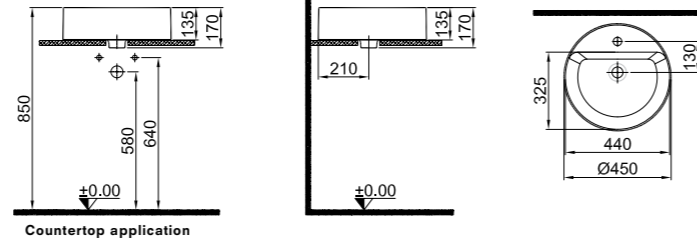

COLOR OPTIONS

SMARTEDGE COUNTERTOP WASHBASIN

Ø45 cm
With tap hole, without overflow hole
5,5 mm thin wall
Ceramic novatic waste is included

COLOR	CODE
1 Matte White	310200200011
2 Matte Mink	310200200014
3 Matte Anthracite Grey	310200200520
4 Matte Black	310200200012