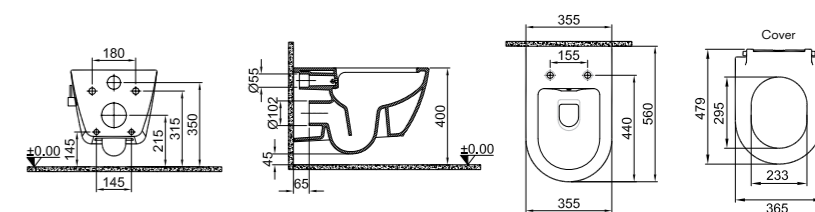

SmartHygiene is offered as standard in all products.