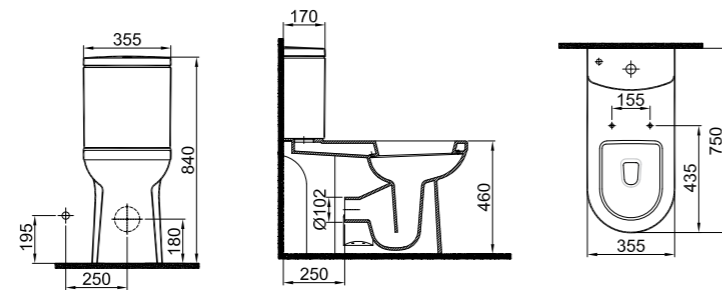

Persons with disabilities