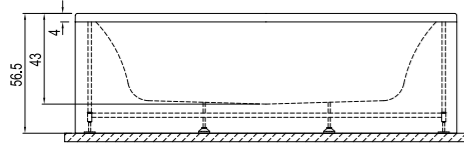

ZERO

Size cm	Product	Color	Code
180x80 cm	Bathtub (Feet / Wood 360° Panel Included)	American Walnut	310201301338
		Wengé	310201301339
		Teak	310201301572
	Comfort Hydromassage Bathtub (Feet / Siphon / Wood 360° Panel Included)	American Walnut	310201301328
		Wengé	310201301329
		Teak	310201301330
180x80 cm Hidromasajli	Exclusive Hydromassage Bathtub (Feet / Siphon / Wood 360° Panel Included)	American Walnut	310201301331
		Wengé	310201301332
		Teak	310201301333
	Elite Hydromassage Bathtub (Feet / Siphon / Wood 360° Panel Included)	American Walnut	310201301335
		Wengé	310201301336
		Teak	310201301337
150x80 cm	Bathtub (Feet / Wood 360° Panel Included)	American Walnut	310201301356
		Wengé	310201301357
		Teak	310201301573
	Comfort Hydromassage Bathtub (Feet / Siphon / Wood 360° Panel Included)	American Walnut	310201301345
		Wengé	310201301346
		Teak	310201301347
150x80 cm Hidromasajli	Exclusive Hydromassage Bathtub (Feet / Siphon / Wood 360° Panel Included)	American Walnut	310201301349
		Wengé	310201301350
		Teak	310201301351
	Elite Hydromassage Bathtub (Feet / Siphon / Wood 360° Panel Included)	American Walnut	310201301353
		Wengé	310201301354
		Teak	310201301355