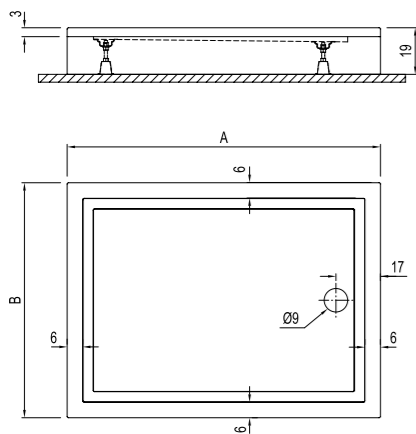

Size cm	A	B
90x70	90	70
100x70	100	70
110x70	110	70
120x70	120	70
130x70	130	70
140x70	140	70
150x70	150	70
160x70	160	70
170x70	170	70

Size cm	Product	Code
170x75 cm	Shower Tray (Feet / Front Panel Included)	310201300533
	Shower Tray (Feet / L Panel Included)	310201300535
160x75 cm	Shower Tray (Feet / Front Panel Included)	310201300138
	Shower Tray (Feet / L Panel Included)	310201300632
150x75 cm	Shower Tray (Feet / Front Panel Included)	310201300744
	Shower Tray (Feet / L Panel Included)	310201300747
140x75 cm	Shower Tray (Feet / Front Panel Included)	310201300150
	Shower Tray (Feet / L Panel Included)	310201300661
130x75 cm	Shower Tray (Feet / Front Panel Included)	310201300681
	Shower Tray (Feet / L Panel Included)	310201300683
120x75 cm	Shower Tray (Feet / Front Panel Included)	310201300570
	Shower Tray (Feet / L Panel Included)	310201300572
110x75 cm	Shower Tray (Feet / Front Panel Included)	310201300612
	Shower Tray (Feet / L Panel Included)	310201300614
100x75 cm	Shower Tray (Feet / Front Panel Included)	310201300563
	Shower Tray (Feet / L Panel Included)	310201300565
90x75 cm	Shower Tray (Feet / L Panel Included)	310201300156
	Shower Tray (Feet / L Panel Included)	310201300674
170x70 cm	Shower Tray (Feet / Front Panel Included)	310201300153
	Shower Tray (Feet / L Panel Included)	310201301584
160x70 cm	Shower Tray (Feet / Front Panel Included)	310201300723
	Shower Tray (Feet / L Panel Included)	310201300725
150x70 cm	Shower Tray (Feet / Front Panel Included)	310201300579
	Shower Tray (Feet / L Panel Included)	310201300581
140x70 cm	Shower Tray (Feet / Front Panel Included)	310201300103
	Shower Tray (Feet / L Panel Included)	310201300104
130x70 cm	Shower Tray (Feet / Front Panel Included)	310201300328
	Shower Tray (Feet / L Panel Included)	310201300140
120x70 cm	Shower Tray (Feet / Front Panel Included)	310201300620
	Shower Tray (Feet / L Panel Included)	310201300133
110x70 cm	Shower Tray (Feet / Front Panel Included)	310201300549
	Shower Tray (Feet / L Panel Included)	310201300107
100x70 cm	Shower Tray (Feet / Front Panel Included)	310201300146
	Shower Tray (Feet / L Panel Included)	310201300646
90x70 cm	Shower Tray (Feet / Front Panel Included)	310201300651
	Shower Tray (Feet / L Panel Included)	310201300330

* The specified height is the distance from the finished floor to the top of the shower tray.