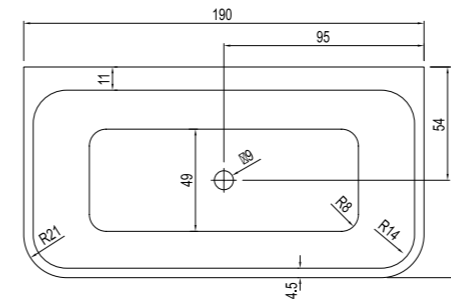

Size cm	Product	Code
	Bathtub	310201300310
190x100 cm	Bathtub (Feet Included)	310201301445
	Hydromassage Bathtub (Feet / U Panel Included)	310201300312
190x100 cm Comfort	Hydromassage Bathtub (Siphon / Feet / U Panel Included)	310201300311
	Hydromassage Bathtub (Feet / Siphon Included)	310201301446
190x100 cm Exclusive	Hydromassage Bathtub (Siphon / Feet / U Panel Included)	310201300359
	Hydromassage Bathtub (Feet / Siphon Included)	310201301447
190x100 cm Elite	Hydromassage Bathtub (Siphon / Feet / U Panel Included)	310201301449
	Hydromassage Bathtub (Feet / Siphon Included)	310201301448