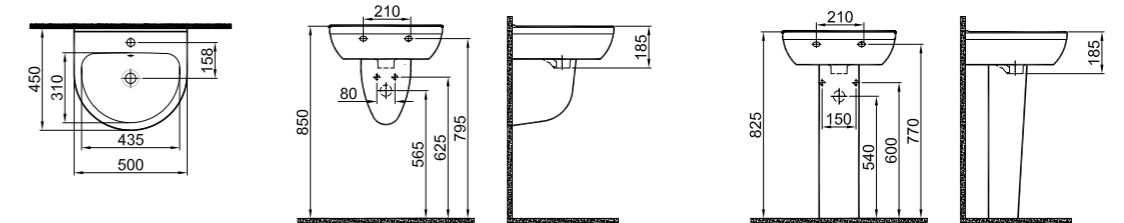

### IDEA 2.0 WASHBASIN

**50x45 cm**  
With tap and overflow hole  
Suitable for wall mounted  
Novatic waste is not included

Washbasin	White	310200200438
Pedestal	White	310200800015
Half Pedestal	White	310200800017