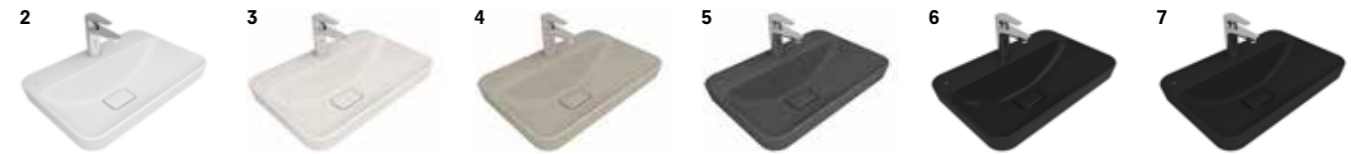

COUNTERTOP BUILT-IN AND UNDERCOUNTER BUILT-IN WASHBASINS

NEW PRODUCT ZERO 2.0 DROP IN WASHBASIN

60x40 cm
With tap hole, without overflow hole
Ceramic cover is included

1	White	310200200541
2	Matte White	310200200546
3	Matte Pearl	310200200544
4	Matte Mink	310200200545
5	Matte Anthracite Grey	310200200547
6	Black	310200200542
7	Matte Black	310200200543