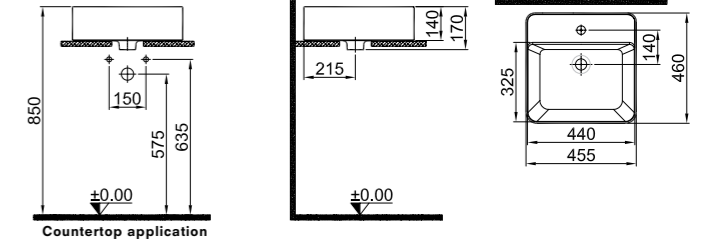

COUNTERTOP WASHBASIN

45x45 cm
With tap hole, without overflow hole
5,5 mm thin wall
Ceramic novatic waste is included

COLOR	CODE
1 White	310200200015
2 Matte White	310200200016
3 Matte Mink	310200200019
4 Matte Anthracite Grey	310200200521
5 Matte Black	310200200017