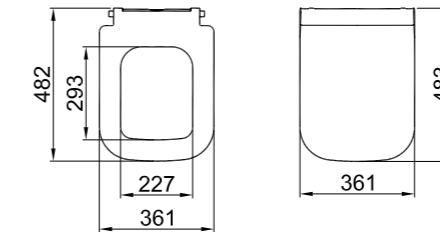

SmarterHygiene is offered as standard in all products.