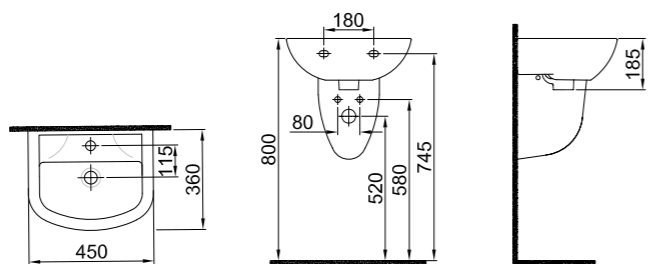

WASHBASIN

45x36 cm
With tap and overflow hole
Suitable for wall mounted
Novatic waste is not included

Single Tap Hole	White	310200200118
Without Tap Hole	White	310200200115
Half Pedestal	White	310200800019