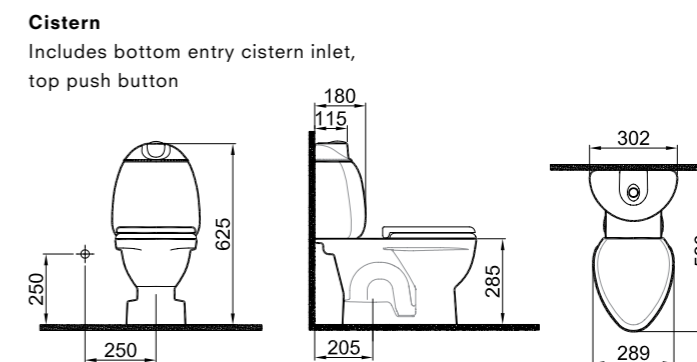

## WC - BOTTOM OUTLET

**58x28,9 cm**  
Bidet function connection  
Universal mount (inside-outside)  
3/6 lt function

Wc With Bidet Function	White	410200100075
Cistern	White	410201000091

**Cistern**  
Includes bottom entry cistern inlet,  
top push button