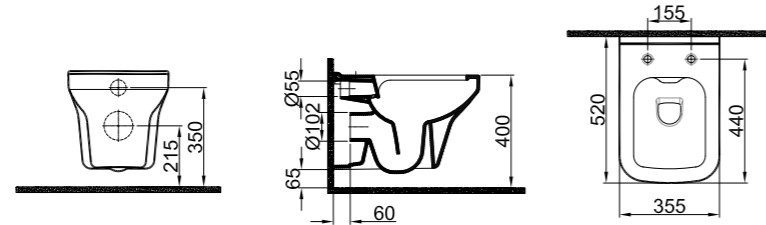

52x35,5 cm
Bidet function connection
Universal mount (inside-outside)
Rimless, Jet flush (SmartWash)
Smart installation: Concealed and easy installation
3/6 - 2,5/4 lt function

COLOR	CODE
Wc With Bidet Function	
White	310200100365
Wc Without Bidet Function	
White	310200100366