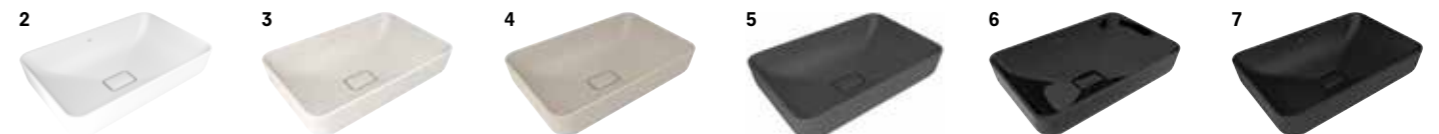

COUNTERTOP BOWL WASHBASIN

60x40 cm
Without tap and overflow hole
Compatible with built-in basin mixer and high basin mixer
Ceramic cover is included

COLOR	CODE
1 White	310200200381
2 Matte White	310200200465
3 Matte Pearl	310200200464
4 Matte Mink	310200200383
5 Matte Anthracite Grey	310200200525
6 Black	310200200462
7 Matte Black	310200200463