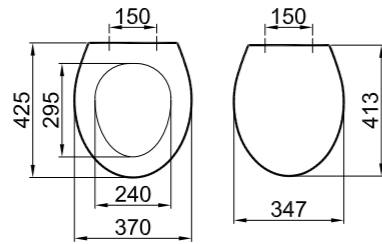

VICTORIAN

WALL HUNG WC

54,5x38 cm
Bidet function connection
Universal mount (inside-outside)
Smart installation: Concealed and easy installation
3/6 lt function

COLOR	CODE
Wc With Bidet Function	
White	310200100082
Wc Without Bidet Function	
White	310200100083

SEAT

Polyester
With metal hinge
Top fixing

White	410200400050

DOVE 2.0

Countertop Washbasin / **70x40 cm**
310200200206