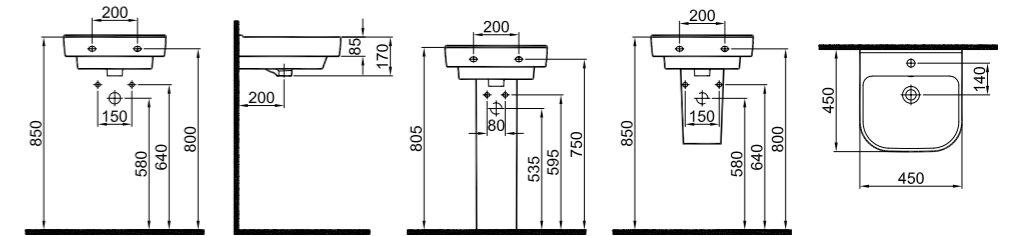

LOFT WASHBASIN

45x45 cm
With tap and overflow hole
Suitable for wall mounted
Novatic waste is not included

PRODUCT	COLOR	CODE
Washbasin	White	310200200447
Slim Half Pedestal	White	310200800016