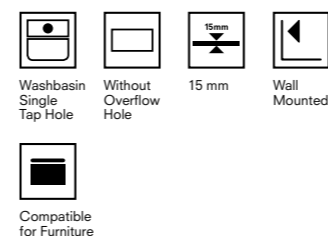

### SHELF WASHBASIN

**120x48 cm**  
 With tap hole, without overflow hole  
 15 mm thin stripe  
 Suitable for wall mounted  
 Ceramic cover is included  
 Compatible for furniture

White 310200200659