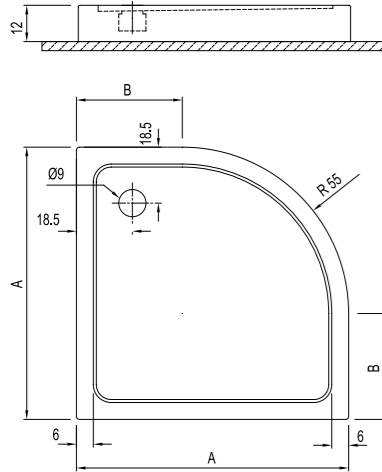

MONOBLOCK QUADRANT [Height: 12 cm*]

Size cm	Product	Code
100x100 cm	Shower Tray	310201300377
90x90 cm	Shower Tray	310201300019
80x80 cm	Shower Tray	310201300374

* The specified height is the distance from the finished floor to the top of the shower tray.