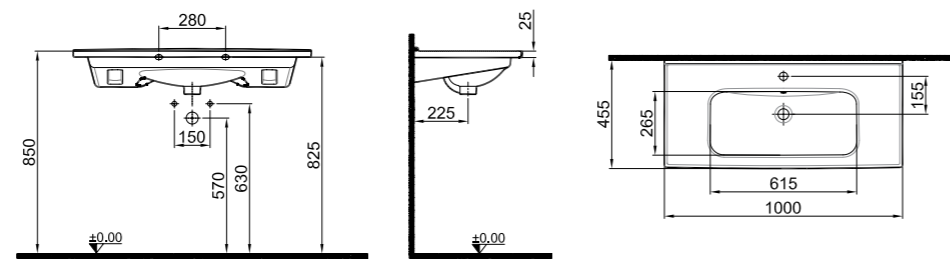

SHELF WASHBASIN

100x45 cm
With tap and overflow hole
Suitable for wall mounted
Novatic waste is not included
Compatible for furniture

White	310200200497