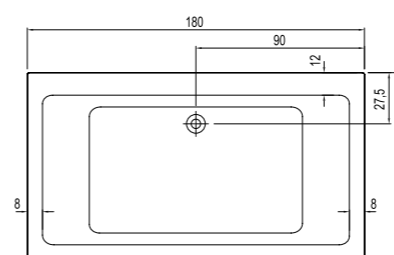

CUBE

Size cm	Product	Color	Code
180x100 cm	Bathtub (Feet / Wood Front Panel Included)	American Walnut	310201301379
		Wengé	310201301380
		Teak	310201301381
	Bathtub Feet / Front and Side Wooden Panels Included)	American Walnut	310201301393
		Wengé	310201301394
		Teak	310201301395
180x100 cm Comfort Hydromassage Function	Bathtub (Feet / Front and 2 Side Wooden Panel Included)	American Walnut	310201301406
		Wengé	310201301407
		Teak	310201301408
	Bathtub (Feet / 2 Front and 2 Side Wooden Panels Included)	American Walnut	310201301420
		Wengé	310201301421
		Teak	310201301422
180x100 cm Exclusive Hydromassage Function	Bathtub (Feet / Siphon / Front Wooden Panel Included)	American Walnut	310201301367
		Wengé	310201301368
		Teak	310201301369
	Bathtub (Feet / Siphon / Front and Side Wooden Panel Included)	American Walnut	310201301382
		Wengé	310201301383
		Teak	310201301384
	Bathtub (Feet / Siphon / Front and 2 Side Wooden Panels Included)	American Walnut	310201300301
		Wengé	310201301397
		Teak	310201301398
	Bathtub (Feet / Siphon / 2 Front and 2 Side Wooden Panel Panel Included)	American Walnut	310201301409
		Wengé	310201301410
		Teak	310201301411
180x100 cm Exclusive Hydromassage Function	Bathtub (Feet / Siphon / Front Wooden Panel Included)	American Walnut	310201301371
		Wengé	310201301372
		Teak	310201301373
	Bathtub (Feet / Siphon / Front and Side Wooden Panel Included)	American Walnut	310201301386
		Wengé	310201301387
		Teak	310201301388
Bathtub (Feet / Siphon / Front and 2 Side Wooden Panel Included)	American Walnut	310201301399	
	Wengé	310201301400	
	Teak	310201301401	
180x100 cm Elite Hydromassage Function	Bathtub (Feet / Siphon / 2 Front and 2 Side Wooden Panel Included)	American Walnut	310201301412
		Wengé	310201301413
		Teak	310201301414
	Bathtub (Feet / Siphon / Front Wooden Panel Included)	American Walnut	310201301375
		Wengé	310201301376
		Teak	310201301377
Bathtub (Feet / Siphon / Front and Side Wooden Panel Included)	American Walnut	310201301390	
	Wengé	310201301391	
	Teak	310201301392	
Bathtub (Feet / Siphon / Front and 2 Side Wooden Panel Included)	American Walnut	310201301403	
	Wengé	310201301404	
	Teak	310201301405	
Bathtub (Feet / Siphon / 2 Front and 2 Side Wooden Panel Included)	American Walnut	310201301416	
	Wengé	310201301417	
	Teak	310201301418