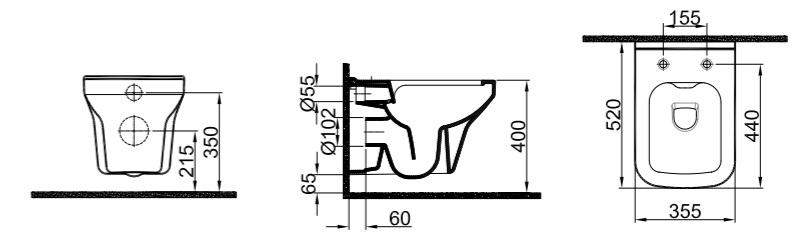

SMARTWASH (RIMLESS) WALL HUNG WC

52x35,5 cm
Bidet function connection
Universal mount (inside-outside)
Rimless, Jet flush (SmartWash)
Smart installation: Concealed and easy installation
3/6 - 2,5/4 lt function

Wc With Bidet Function	
White	310200100365
Wc Without Bidet Function	
White	310200100366