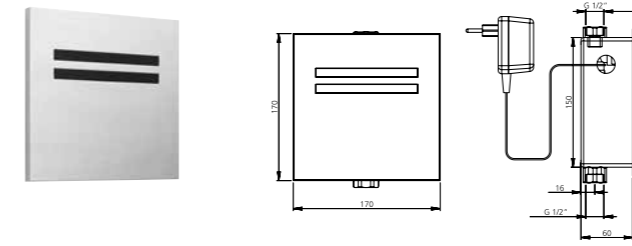

TRENDY

Trendy Infrared Concealed Urinal Flush System
(Mains)

410201000004