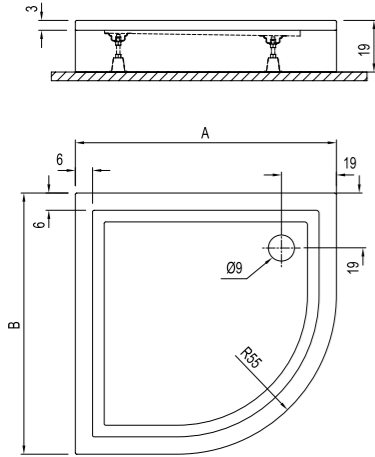

PANELLED QUADRANT [Height: 19 cm*]

Size cm	Product	Code
100x100 cm	Shower Tray (Feet / Front Panel Included)	310201300775
95x95 cm	Shower Tray (Feet / Front Panel Included)	310201300339
90x90 cm	Shower Tray (Feet / Front Panel Included)	310201300191
80x80 cm	Shower Tray (Feet / Front Panel Included)	310201300335
75x75 cm	Shower Tray (Feet / Front Panel Included)	310201300338
70x70 cm	Shower Tray (Feet / Front Panel Included)	310201300336

Size cm	A	B
70x70	70	70
75x75	75	75
80x80	80	80
90x90	90	90
95x95	95	95
100x100	100	100