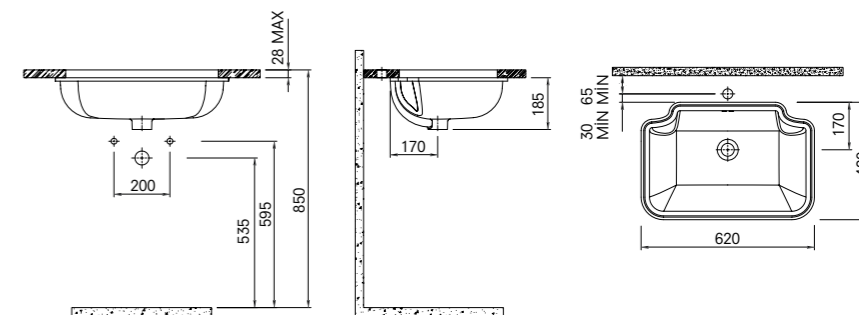

- Without Tap Hole
- With Overflow Hole