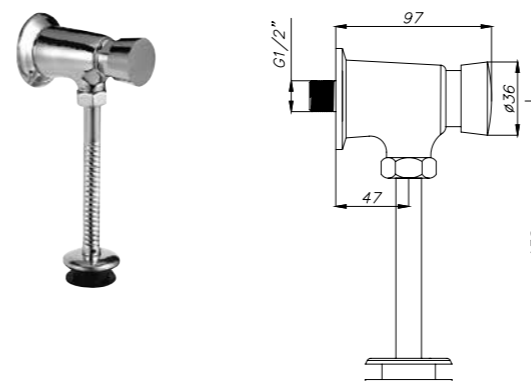

CLASSIC

Classic Push-Button Wall Mounted
Urinal Flush System

410201000011