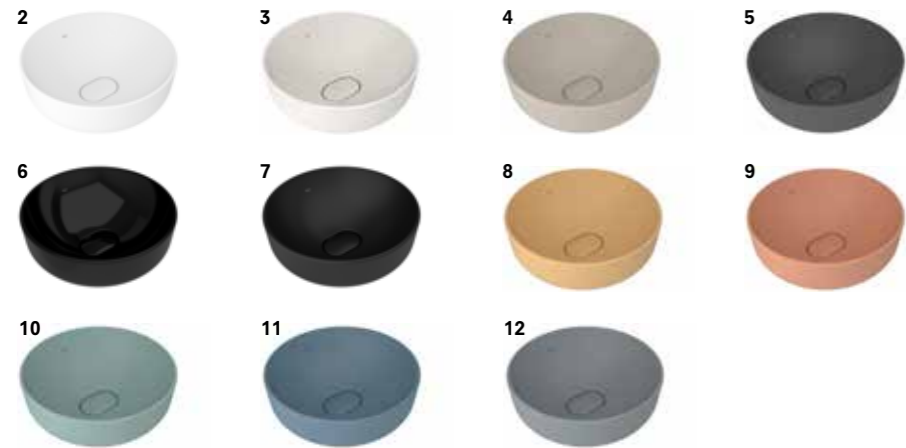

1	White	310200200602
2	Matte White	310200200603
3	Matte Pearl	310200200604
4	Matte Mink	310200200605
5	Matte Anthracite Grey	310200200606
6	Black	310200200607
7	Matte Black	310200200608
8	Matte Yellow	310200200609
9	Matte Peachy	310200200610
10	Matte Sage Green	310200200612
11	Matte Blue	310200200613
12	Matte Stone Grey	310200200611