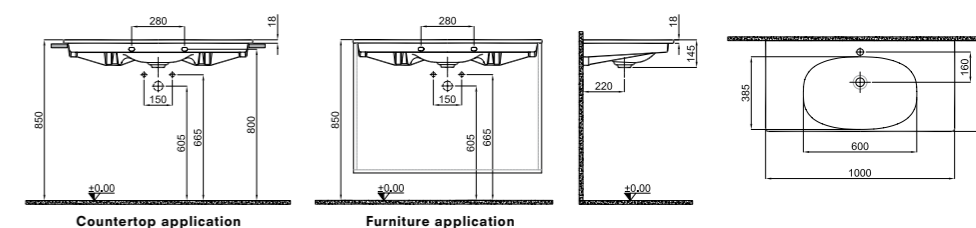

SHELF WASHBASIN

120x48 cm
With tap hole, without overflow hole
15 mm thin stripe
Suitable for wall mounted
Ceramic cover is included
Compatible for furniture

White 310200200659

NEW PRODUCT SHELF WASHBASIN

100x48 cm
With tap hole, without overflow hole
15 mm thin stripe
Suitable for wall mounted
Ceramic cover is included
Compatible for furniture

White 310200200649