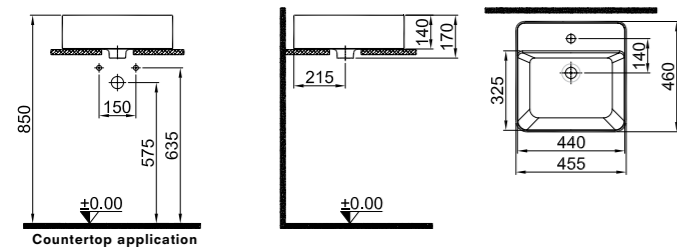

SMARTEDGE COUNTERTOP WASHBASIN

1 **45x45 cm**
With tap hole, without overflow hole
5,5 mm thin wall
Ceramic novatic waste is included