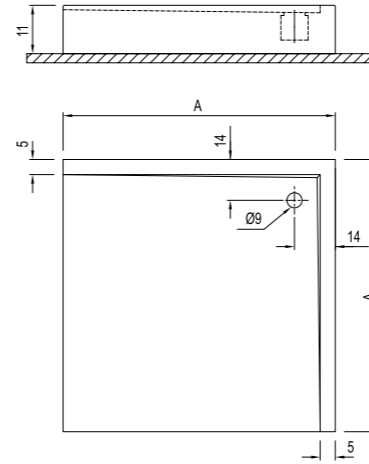

Size cm	A
100x100	100
90x90	90
80x80	80

* The specified height is the distance from the finished floor to the top of the shower tray.

* The specified height is the distance from the finished floor to the top of the shower tray.