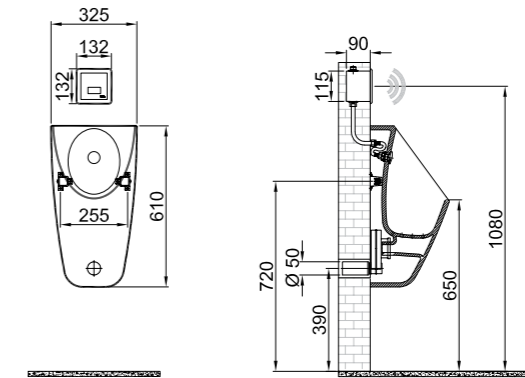

ZERO URINAL

60x32 cm

Concealed outlet to the rear
Functions with nozzle
1 L AquaSmart function
(Must be used with the Compact flush system)

PRODUCT	COLOR	CODE
Water Inlet Back	White	310200300001