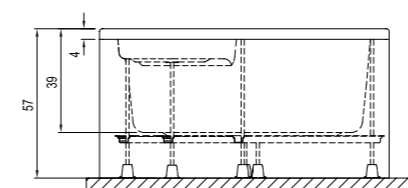

PRUVA

Size cm	Product	Code
130x130 cm	Bathtub (Feet Included)	310201301161
	Bathtub (Feet / Front Panel Included)	310201300257
130x130 cm Hydromassage Function	Comfort Hydromassage Bathtub (Feet / Siphon / Front Panel Included)	310201301166
	Exclusive Hydromassage Bathtub (Feet / Siphon / Front Panel Included)	310201300255
	Elite Hydromassage Bathtub (Feet / Siphon / Front Panel Included)	310201301169
120x120 cm	Bathtub (Feet Included)	310201301147
	Bathtub (Feet / Front Panel Included)	310201300352
120x120 cm Hydromassage Function	Comfort Hydromassage Bathtub (Feet / Siphon / Front Panel Included)	310201301152
	Exclusive Hydromassage Bathtub (Feet / Siphon / Front Panel Included)	310201301154
	Elite Hydromassage Bathtub (Feet / Siphon / Front Panel Included)	310201301156
110x110 cm	Bathtub (Feet Included)	310201301135
	Bathtub (Feet / Front Panel Included)	310201300351
110x110 cm Hydromassage Function	Comfort Hydromassage Bathtub (Feet / Siphon / Front Panel Included)	310201300253
	Exclusive Hydromassage Bathtub (Feet / Siphon / Front Panel Included)	310201301141
	Elite Hydromassage Bathtub (Feet / Siphon / Front Panel Included)	310201300254

Size cm	A	B
110x115	110	115
120x125	120	125
130x135	130	135