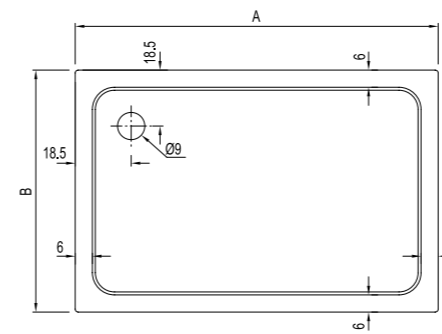

Size cm	A	B
110x75	110	75
120x80	120	80
120x90	120	90

* The specified height is the distance from the finished floor to the top of the shower tray.