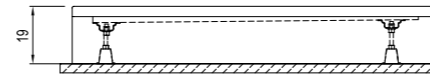

Size cm	A	B
110x75	110	75
120x80	120	80
120x90	120	90

* The specified height is the distance from the finished floor to the top of the shower tray.