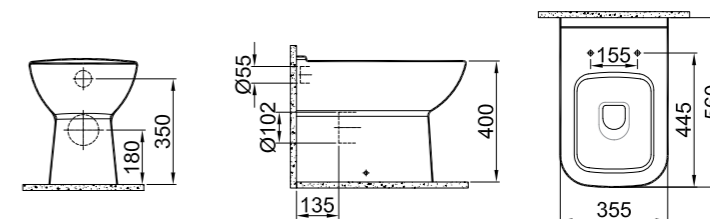

SmarterHygiene is offered as standard in all products.