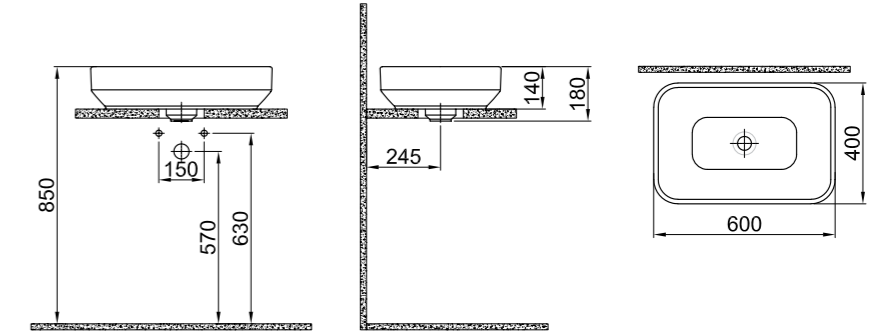

FOLD PRO COUNTERTOP WASHBASIN

80x48 cm
With tap and overflow hole
Suitable for wall mounted
Ceramic novatic waste is included

COLOR	CODE
White	310200200130