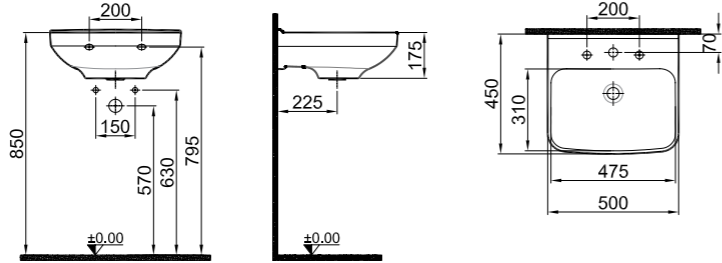

MOOD 2.0 WASHBASIN

50x45 cm
With tap and overflow hole
Suitable for wall mounted
Novatic waste is not included

Washbasin	White	310200200505
Half Pedestal	White	310200800010