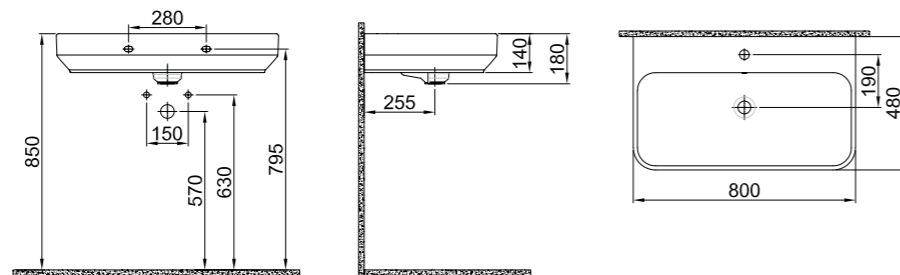

COUNTERTOP WASHBASIN

60x48 cm

With tap and overflow hole
Suitable for wall mounted
Ceramic novatic waste is included

White 310200200128