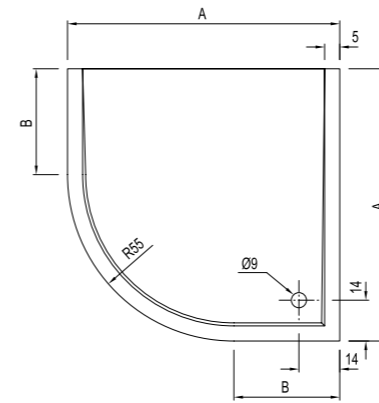

Size cm	A	B
100x100	100	45
90x90	90	35
80x80	80	25

! In order to install the installment and shower tray, it should be mounted on the ground before the finished floor application.

9 cm distance is required for the installation of a shower tray and drains trap under the finished floor.

* The specified height is the distance from the finished floor to the top of the shower tray.

** This shower drains trap to be used increases the minimum depth by 2 cm.

! In order to install the installment and shower tray, it should be mounted on the ground before the finished floor application.

9 cm distance is required for the installation of a shower tray and drains trap under the finished floor.

* The specified height is the distance from the finished floor to the top of the shower tray.

** This shower drains trap to be used increases the minimum depth by 2 cm.