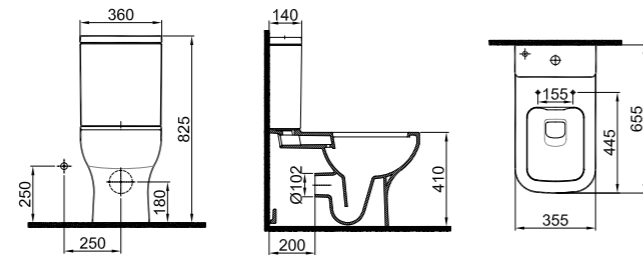

BACK TO WALL WC

LOFT BACK TO WALL SMARTWASH (RIMLESS) WC SET

65x35,5 cm
Bidet function connection
Universal mount (inside-outside)
Rimless, Jet flush (SmartWash)
3/6 - 2,5/4 lt function

Cistern
Bottom inlet top control

Wc With Bidet Function	White	310200100361
Wc Without Bidet Function	White	310200100360
Bottom Inlet Cistern	White	310200400098
Side Inlet Cistern	White	310200400099

MOOD 2.0 BACK TO WALL SMARTWASH (RIMLESS) WC SET

66x35,5 cm
Bidet function connection
Universal mount (inside-outside)
Rimless, Jet flush (SmartWash)
3/6 - 2,5/4 lt function

Cistern
Bottom inlet top control

Wc With Bidet Function	White	310200100397
Wc Without Bidet Function	White	310200100396
Bottom Inlet Cistern	White	310200400098
Side Inlet Cistern	White	310200400099

* IDEA 2.0 BACK TO WALL SMARTWASH (RIMLESS) WC SET

65x35,5 cm
Bidet function connection
Universal mount (inside-outside)
Rimless, Jet flush (SmartWash)
3/6 - 2,5/4 lt function

Cistern
Bottom inlet top control

Wc With Bidet Function	White	310200100555
Wc Without Bidet Function	White	310200100556
Bottom Inlet Cistern	White	310200400122
Side Inlet Cistern	White	310200400123

SmartHygiene is offered as standard in all products.

IDEA 2.0 UNIVERSAL WC SET

68x35,5 cm
Bidet function connection
Universal mount (inside-outside)
3/6 lt function

Cistern
Bottom inlet top control

Wc With Bidet Function	White	310200100274
Wc Without Bidet Function	White	310200100275
Bottom Inlet Cistern	White	310200400096
Side Inlet Cistern	White	310200400097

OPTIMUM BACK TO WALL SMARTWASH (RIMLESS) WC SET

61x35 cm
Bidet function connection
Universal mount (inside-outside)
Rimless, Jet flush (SmartWash)
Saves space (d=61 cm)
3/6 - 2,5/4 lt function

Cistern
Bottom inlet top control