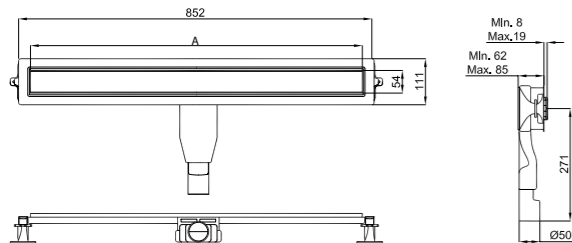

S01 Siphon

S13 Siphon