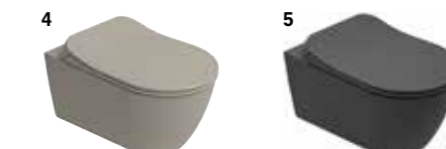

Wc Without Bidet Function

1	White	310201100145
2	Matte White	310201100160
3	Matte Pearl	310201100154
4	Matte Mink	310201100157
5	Matte Anthracite Grey	310201100440
6	Black	310201100148
7	Matte Black	310201100151