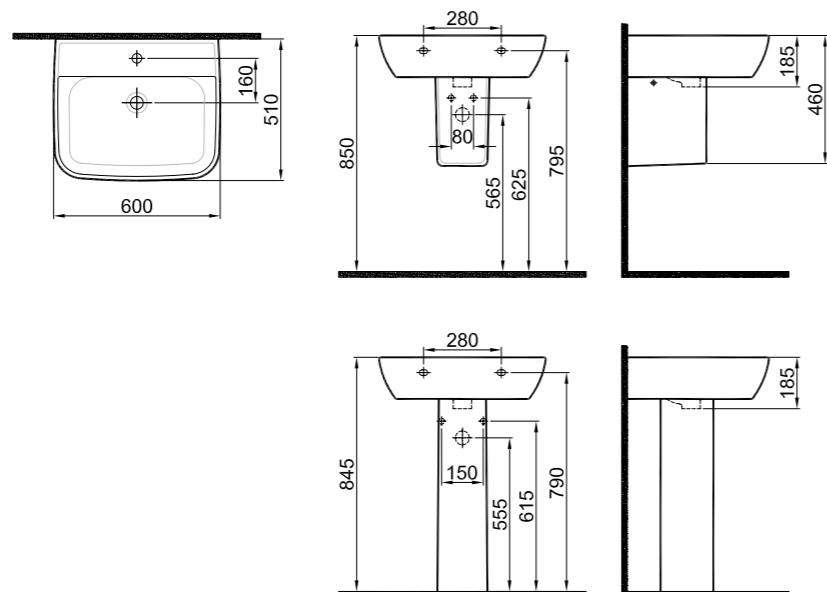

BABEL

WASHBASIN

60x50 cm

With tap and overflow hole
Suitable for wall mounted
Novatic waste is not included

PRODUCT	COLOR	CODE
Washbasin	White	310200200047
Pedestal	White	310200800009
Half Pedestal	White	310200800010