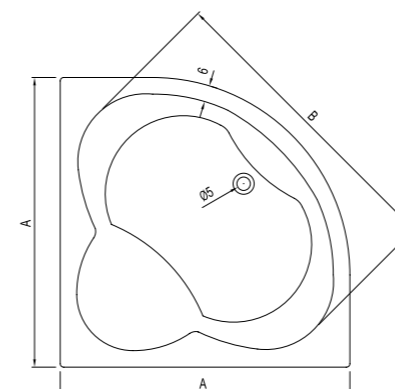

PRUVA

Size cm	Product	Code
130x130 cm	Bathtub (Feet Included)	310201301161
	Bathtub (Feet / Front Panel Included)	310201300257
130x130 cm Hydromassage Function	Comfort Hydromassage Bathtub (Feet / Siphon / Front Panel Included)	310201301166
	Exclusive Hydromassage Bathtub (Feet / Siphon / Front Panel Included)	310201300255
	Elite Hydromassage Bathtub (Feet / Siphon / Front Panel Included)	310201301169
120x120 cm	Bathtub (Feet Included)	310201301147
	Bathtub (Feet / Front Panel Included)	310201300352
120x120 cm Hydromassage Function	Comfort Hydromassage Bathtub (Feet / Siphon / Front Panel Included)	310201301152
	Exclusive Hydromassage Bathtub (Feet / Siphon / Front Panel Included)	310201301154
	Elite Hydromassage Bathtub (Feet / Siphon / Front Panel Included)	310201301156
110x110 cm	Bathtub (Feet Included)	310201301135
	Bathtub (Feet / Front Panel Included)	310201300351
110x110 cm Hydromassage Function	Comfort Hydromassage Bathtub (Feet / Siphon / Front Panel Included)	310201300253
	Exclusive Hydromassage Bathtub (Feet / Siphon / Front Panel Included)	310201301141
	Elite Hydromassage Bathtub (Feet / Siphon / Front Panel Included)	310201300254

Size cm	A	B
110x115	110	115
120x125	120	125
130x135	130	135