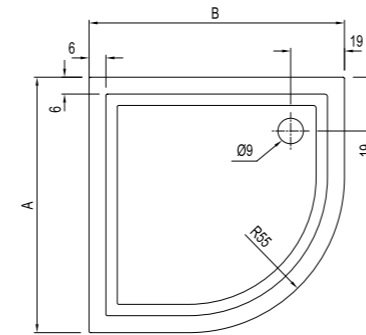

## MONOBLOCK QUADRANT [Height: 12 cm\*]

Size cm	Product	Code
95x95 cm	Shower Tray	310201300204
75x75 cm	Shower Tray	310201300202
70x70 cm	Shower Tray	310201300760