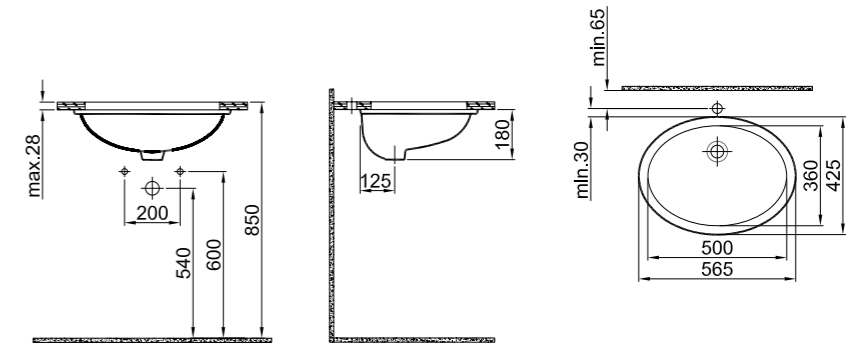

OPTIMUM UNDERCOUNTER BUILT-IN WASHBASIN

53x40 cm
Without tap hole, with overflow hole
Novatic waste is not included

White	310200200096