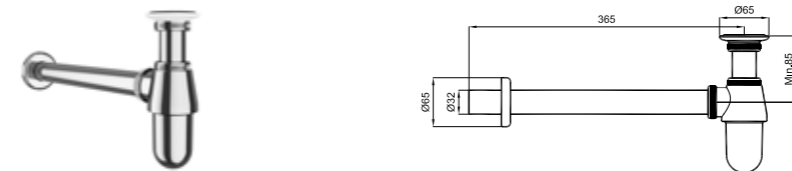

WASHBASIN WASTE PIPE (WASTE INCLUDED)

410200602891