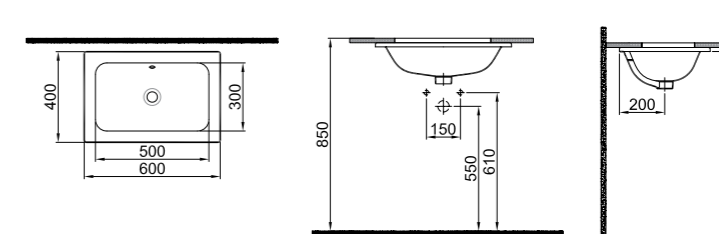

COURTERTOP BOWL WASHBASIN

60x40 cm

Without tap hole, with overflow hole
Novatic waste is not included

COLOR

CODE

White 310200200451

With Overflow Hole