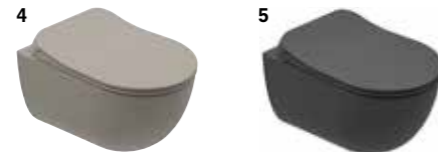

Wc With Bidet Function

1	White	310201100265
2	Matte White	310201100280
3	Matte Pearl	310201100274
4	Matte Mink	310201100277
5	Matte Anthracite Grey	310201100438
6	Black	310201100268
7	Matte Black	310201100271

Wc Without Bidet Function

1	White	310201100266
2	Matte White	310201100281
3	Matte Pearl	310201100275
4	Matte Mink	310201100278
5	Matte Anthracite Grey	310201100441
6	Black	310201100269
7	Matte Black	310201100272