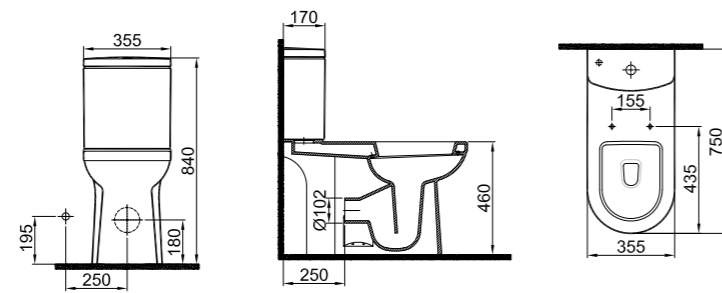

Cistern

Bottom water inlet, push button on top.

Persons with disabilities

ULTRA SLIM SMART SEAT

Duroplast
With metal hinge
Top fixing
Easily removable soft close seat (SmartSeat)

White	310200700032