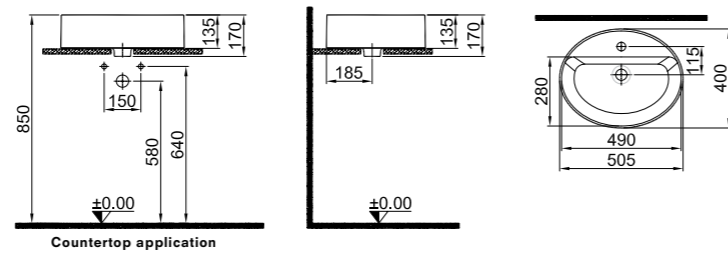

SMARTEDGE COUNTERTOP WASHBASIN

50x40 cm
With tap hole, without overflow hole
5,5 mm thin wall
Ceramic novatic waste is included

COLOR	CODE
1 Matte White	310200200006
2 Matte Mink	310200200009
3 Matte Anthracite Grey	310200200519
4 Matte Black	310200200007