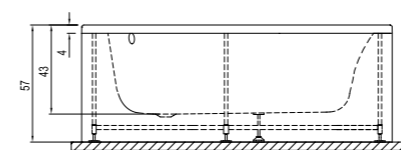

Size cm	Product	Code
	Bathtub	310201301181
150x100 cm	Bathtub (Feet Included)	310201301182
	Bathtub (Feet / Front Panel Included)	310201300264
150x100 cm Hydromassage Function	Comfort Hydromassage Bathtub (Feet / Siphon / Front Panel Included)	310201301183
	Exclusive Hydromassage Bathtub (Feet / Siphon / Front Panel Included)	310201301188
	Elite Hydromassage Bathtub (Feet / Siphon / Front Panel Included)	310201301190