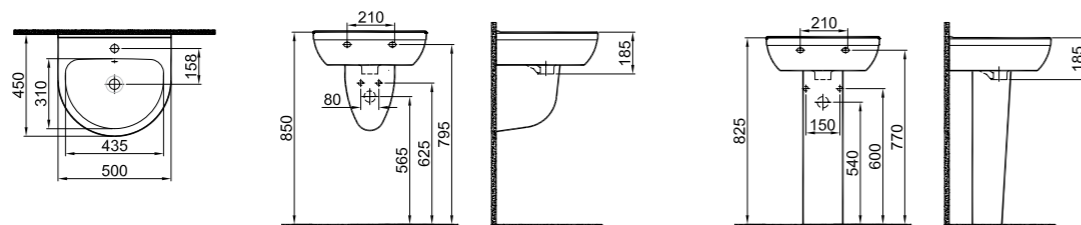

PRODUCT	COLOR	CODE
Washbasin	White	310200200438
Pedestal	White	310200800015
Half Pedestal	White	310200800017

SmarHygiene is offered as standard in all products.

SHELF WASHBASIN

120x45 cm

Double washbasin
With two tap and overflow holes
Suitable for wall mounted
Novatic waste is not included
Compatible for furniture