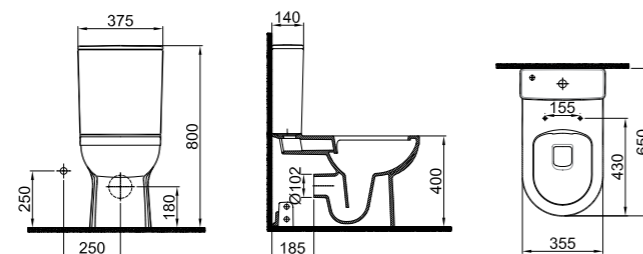

65x35,5 cm
Bidet function connection
Universal mount (inside-outside)
Rimless, Jet flush (SmartWash)
3/6 - 2,5/4 lt function

Cistern
Bottom inlet top control

Wc With Bidet Function	White	310200100555
Wc Without Bidet Function	White	310200100556
Bottom Inlet Cistern	White	310200400122
Side Inlet Cistern	White	310200400123

SmartHygiene is offered as standard in all products.