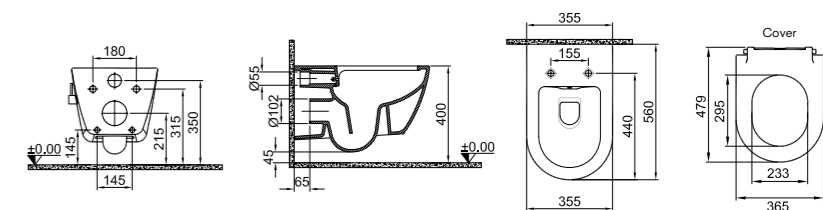

COLOR	CODE
Wc With Bidet Function	
1 White	310201100146
2 Matte White	310201100161
3 Matte Pearl	310201100155
4 Matte Mink	310201100158
5 Matte Anthracite Grey	310201100437
6 Black	310201100149
7 Matte Black	310201100152