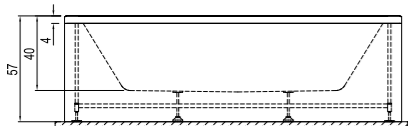

CUBE

Size cm	Product	Code
180x100 cm	Bathtub	310201300358
	Bathtub (Feet Included)	310201301362
	Bathtub (Feet / Front Panel Included)	310201301378
	Bathtub (Feet / Front and Side Panel Included)	310201300300
	Bathtub (Feet / Front and 2 Side Panels Included)	310201300303
	Bathtub (Feet / 2 Front and 2 Side Panel Included)	310201301419
180x100 cm Comfort Hydromassage Function	Bathtub (Feet / Siphon Included)	310201301363
	Bathtub (Feet / Siphon / Front Panel Included)	310201300297
	Bathtub (Feet / Siphon / Front and Side Panel Included)	310201300298
	Bathtub (Feet / Siphon / Front and 2 Side Panel Included)	310201301396
180x100 cm Exclusive Hydromassage Function	Bathtub (Feet / Siphon / 2 Front and 2 Side Panel Included)	310201300304
	Bathtub (Feet / Siphon / Front Panel Included)	310201301370
	Bathtub (Feet / Siphon / Front and Side Panel Included)	310201301385
180x100 cm Elite Hydromassage Function	Bathtub (Feet / Siphon / Front and 2 Side Panel Included)	310201300302
	Bathtub (Feet / Siphon / 2 Front and 2 Side Panel Included)	310201300305
	Bathtub (Feet / Siphon / Front Panel Included)	310201301374
180x100 cm Elite Hydromassage Function	Bathtub (Feet / Siphon / Front and Side Panel Included)	310201301389
	Bathtub (Feet / Siphon / Front and 2 Side Panel Included)	310201301402
	Bathtub (Feet / Siphon / 2 Front and 2 Side Panel Included)	310201301415