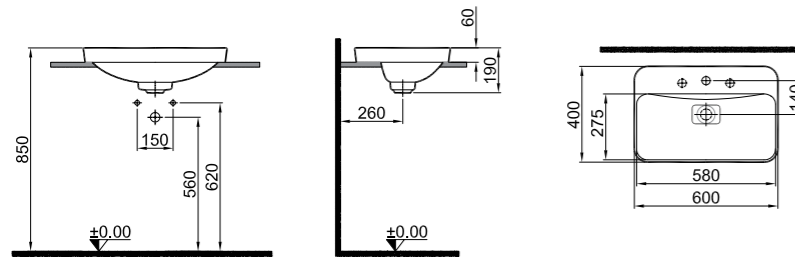

NEW PRODUCT ZERO 2.0 DROP IN WASHBASIN

1 60x40 cm
With tap hole, without overflow hole
Ceramic cover is included