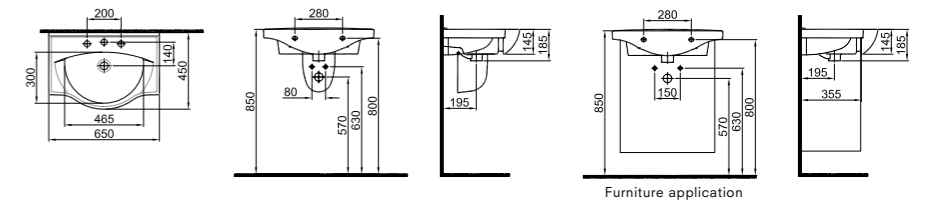

SmarterHygiene is offered as standard in all products.