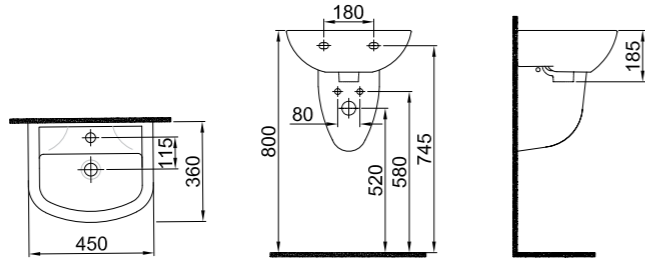

OPTIMUM WASHBASIN

45x36 cm
With tap and overflow hole
Suitable for wall mounted
Novatic waste is not included

Single Tap Hole	White	310200200118
Without Tap Hole	White	310200200115
Half Pedestal	White	310200800019