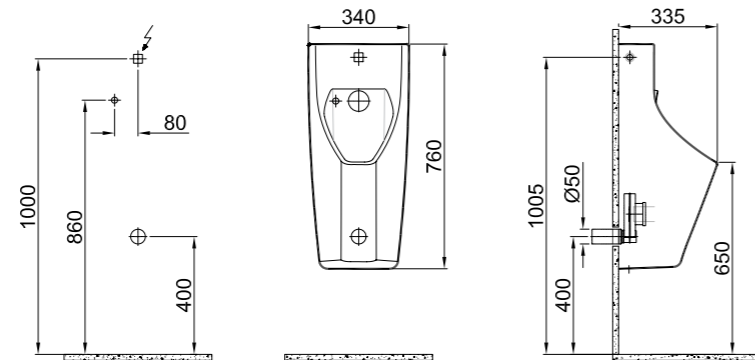

URINAL & SQUATTING

NORDIC URINAL

75x34 cm

Concealed outlet to the rear
Easy maintenance (Special mounting kit and special drain trap)
Integrated microwave sensing system (SenseSmart)
Functions with nozzle
1 L AquaSmart function

PRODUCT	COLOR	CODE
Water Inlet Back	White	310200300018