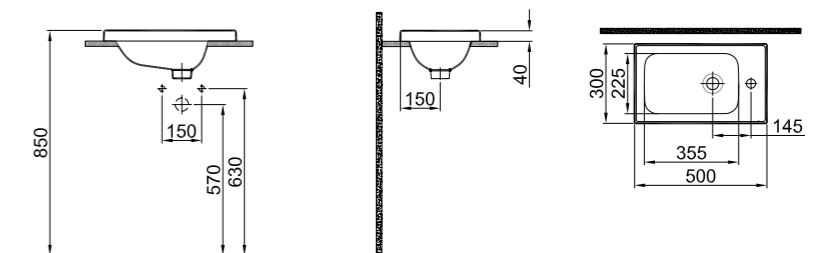

## IDEA 2.0 WASHBASIN

**50x30 cm**  
 With tap hole, without overflow hole  
 Suitable for wall mounted  
 Compatible for furniture

White	310200200452
-------	--------------