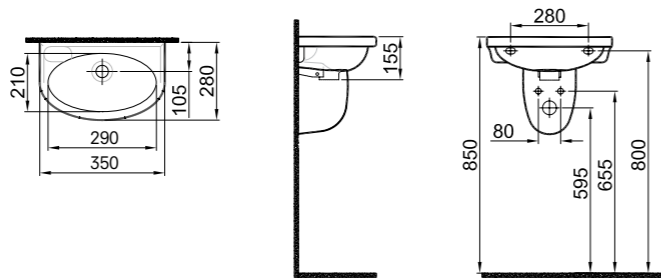

OPTIMUM WASHBASIN

35x28 cm
With tap and overflow hole
Suitable for wall mounted
Novatic waste is not included

With Right Tap Hole	White	310200200117
Without Tap Hole	White	310200200116
Slim Half Pedestal	White	310200800018

SmarterHygiene is offered as standard in all products.

OPTIMUM SHELF WASHBASIN

100x45 cm
With tap and overflow hole
Suitable for wall mounted
Novatic waste is not included
Compatible for furniture