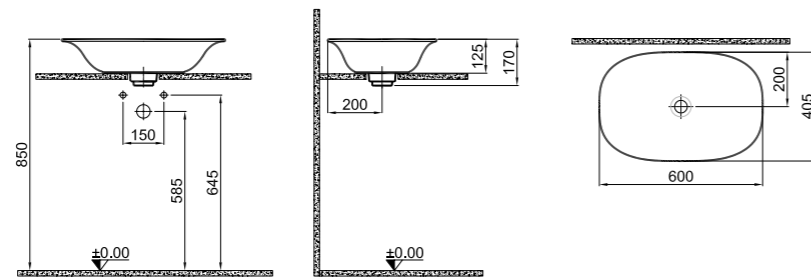

## SMARTWASH (RIMLESS) WALL HUNG WC

**55x37 cm**  
 Bidet function connection  
 Universal mount (inside-outside)  
 Rimless, Jet flush (SmartWash)  
 Smart installation: Concealed and easy installation  
 3/6 - 2,5/4 lt function