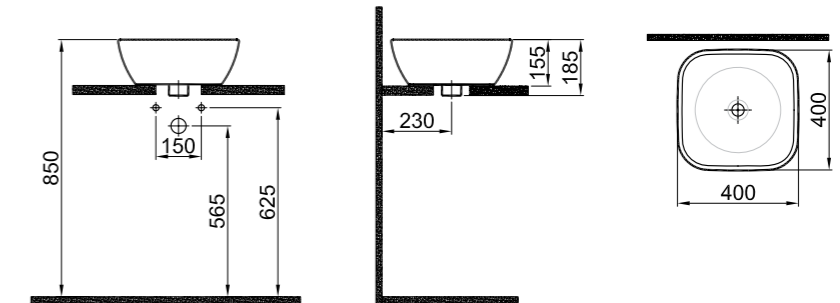

### 40x40 cm

Without tap and overflow hole  
Compatible with built-in basin mixer and high basin mixer  
Novatic waste is not included

White 310200200040