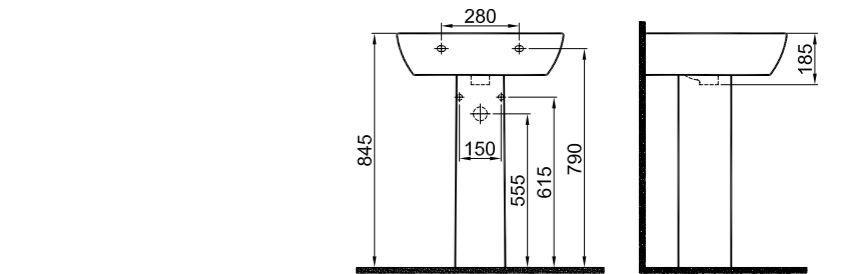

BABEL WASHBASIN

60x50 cm
With tap and overflow hole
Suitable for wall mounted
Novatic waste is not included

PRODUCT	COLOR	CODE
Washbasin	White	310200200047
Pedestal	White	310200800009
Half Pedestal	White	310200800010