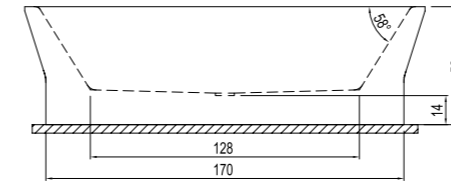

Size cm	Product	Code
	Bathtub	310201300310
190x100 cm	Bathtub (Feet Included)	310201301445
	Hydromassage Bathtub (Feet / U Panel Included)	310201300312
190x100 cm Comfort	Hydromassage Bathtub (Siphon / Feet / U Panel Included)	310201300311
	Hydromassage Bathtub (Feet / Siphon Included)	310201301446
190x100 cm Exclusive	Hydromassage Bathtub (Siphon / Feet / U Panel Included)	310201300359
	Hydromassage Bathtub (Feet / Siphon Included)	310201301447
190x100 cm Elite	Hydromassage Bathtub (Siphon / Feet / U Panel Included)	310201301449
	Hydromassage Bathtub (Feet / Siphon Included)	310201301448