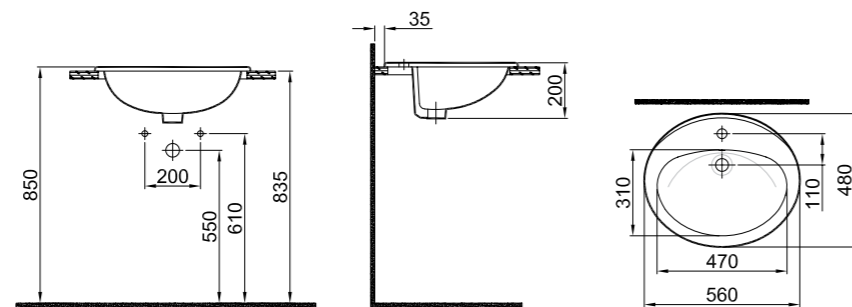

SmarterHygiene is offered as standard in all products.