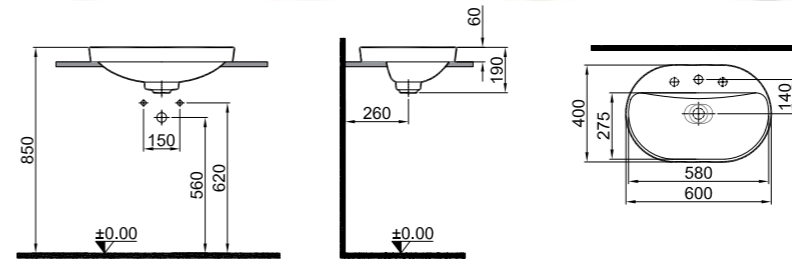

NEW PRODUCT DROP IN WASHBASIN

60x40 cm
With tap hole, without overflow hole
Ceramic cover is included

COLOR	CODE
1 White	310200200534
2 Matte White	310200200539
3 Matte Pearl	310200200537
4 Matte Mink	310200200538
5 Matte Anthracite Grey	310200200540
6 Black	310200200535
7 Matte Black	310200200536