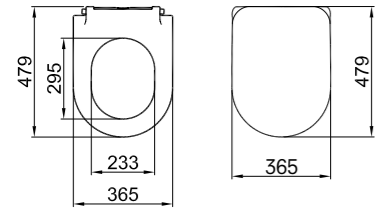

COLOR OPTIONS

ZERO 2.0 - DOVE 2.0 ULTRA SLIM SMART SEAT

1 Duroplast
With metal hinge
Top fixing
Easily removable soft close seat (SmartSeat)

COLOR	CODE
1 Matte White	310200700049
2 Matte Pearl	310200700046
3 Matte Mink	310200700047
4 Matte Anthracite Grey	310200700070
5 Black	310200700044
6 Matte Black	310200700045