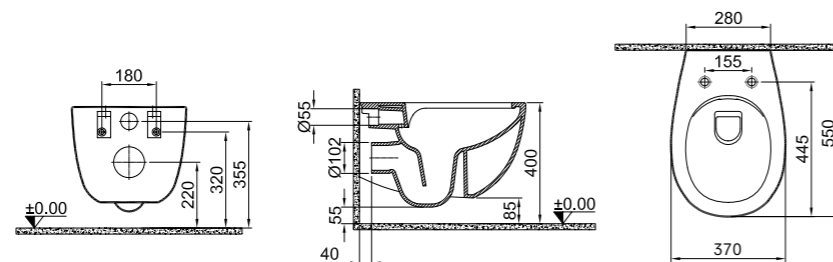

SMARTWASH (RIMLESS) WALL HUNG WC

55x37 cm
Bidet function connection
Universal mount (inside-outside)
Rimless, Jet flush (SmartWash)
Smart installation: Concealed and easy installation
3/6 - 2,5/4 lt function

Wc With Bidet Function
White 310200100401
Wc Without Bidet Function
White 310200100399