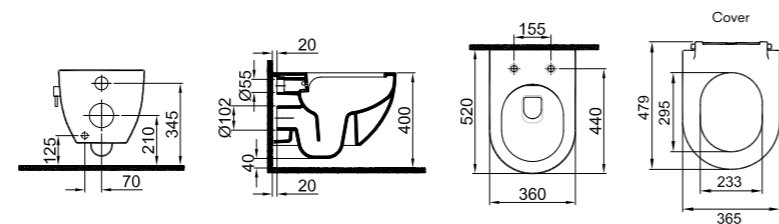

WALL HUNG WC

ZERO 2.0 SMARTWASH (RIMLESS) WALL HUNG WC

52x36 cm
Bidet function connection
Universal mount (inside-outside)
Rimless, Jet flush (SmartWash)
Smart installation: Concealed and easy installation
3/6 - 2,5/4 lt function

Wc With Bidet Function

1	White	310201100265
2	Matte White	310201100280
3	Matte Pearl	310201100274
4	Matte Mink	310201100277
5	Matte Anthracite Grey	310201100438
6	Black	310201100268
7	Matte Black	310201100271

Wc Without Bidet Function

1	White	310201100266
2	Matte White	310201100281
3	Matte Pearl	310201100275
4	Matte Mink	310201100278
5	Matte Anthracite Grey	310201100441
6	Black	310201100269
7	Matte Black	310201100272

ZERO 2.0 SMARTWASH (RIMLESS) WALL HUNG WC

52x36 cm
Bidet function connection
Universal mount (inside-outside)
Integreted bidet valve (Hot / Cold)
Rimless, Jet flush (SmartWash)
Smart installation: Concealed and easy installation
3/6 - 2,5/4 lt function

Wc With Bidet Function

1	White	310201100267
2	Matte White	310201100282
3	Matte Pearl	310201100276
4	Matte Mink	310201100279
5	Matte Anthracite Grey	310201100439
6	Black	310201100270
7	Matte Black	310201100273

SmartHygiene is offered as standard in all products.

FOLD PRO SMARTWASH (RIMLESS) WALL HUNG WC

54x35,5 cm
Bidet function connection
Universal mount (inside-outside)
Rimless, Jet flush (SmartWash)
Smart installation: Concealed and easy installation
3/6 - 2,5/4 lt function

Wc With Bidet Function

White	310200100410

Wc Without Bidet Function

White	310200100408

BABEL WALL HUNG WC

56x35,5 cm
Bidet function connection
Universal mount (inside-outside)
3/6 lt function

Wc With Bidet Function

White	310200100019

Wc Without Bidet Function

White	310200100024

LOFT SMARTWASH (RIMLESS) WALL HUNG WC