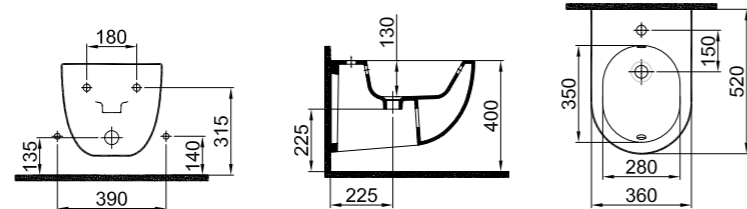

ZERO 2.0 WALL HUNG BIDET

1 **52x36 cm**
With tap and overflow hole
Smart installation: Concealed and easy installation

COLOR	CODE
1 Matte White	310200900056
2 Matte Pearl	310200900054
3 Matte Mink	310200900007
4 Matte Anthracite Grey	310200900055
5 Black	310200900041
6 Matte Black	310200900049