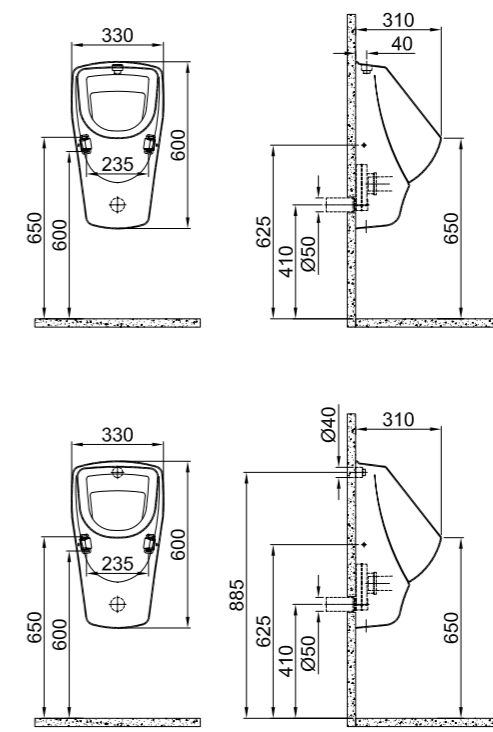

OPTIMUM URINAL

60x33 cm

Concealed outlet to the rear

PRODUCT	COLOR	CODE
Water Inlet Top	White	310200300009
Water Inlet Back	White	310200300011