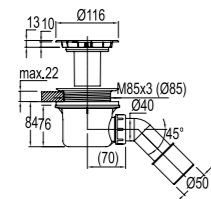

SHOWER DRAINE

Ø90 mm outlet diameter
Ø 50 mm connection pipe

Chrome	410200600057