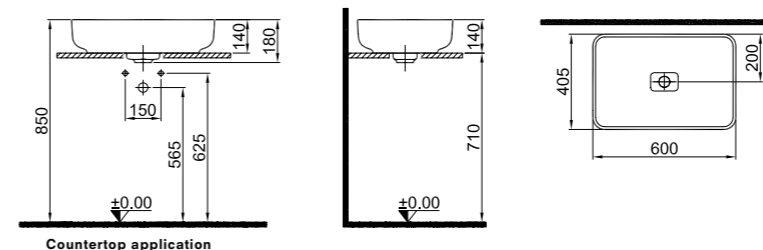

ZERO 2.0

NEW PRODUCT * **COUNTERTOP BOWL WASHBASIN**

40x40 cm
Without tap and overflow hole
Compatible with built-in basin mixer and high basin mixer
Ceramic cover is included

COLOR	CODE
1 White	310200200590
2 Matte White	310200200591
3 Matte Pearl	310200200592
4 Matte Mink	310200200593
5 Matte Anthracite Grey	310200200594
6 Black	310200200595
7 Matte Black	310200200596
8 Matte Yellow	310200200597
9 Matte Peachy	310200200598
10 Matte Sage Green	310200200600
11 Matte Blue	310200200601
12 Matte Stone Grey	310200200599

COUNTERTOP BOWL WASHBASIN

60x40 cm
Without tap and overflow hole
Compatible with built-in basin mixer and high basin mixer
Ceramic cover is included

COLOR	CODE
1 White	310200200384
2 Matte White	310200200461
3 Matte Pearl	310200200460
4 Matte Mink	310200200386
5 Matte Anthracite Grey	310200200524
6 Black	310200200458
7 Matte Black	310200200459

COUNTERTOP BOWL WASHBASIN

60x40 cm
Without tap and overflow hole
Compatible with built-in basin mixer and high basin mixer
Ceramic cover is included

COLOR	CODE
1 White	310200200381
2 Matte White	310200200465
3 Matte Pearl	310200200464
4 Matte Mink	310200200383
5 Matte Anthracite Grey	310200200525
6 Black	310200200462
7 Matte Black	310200200463