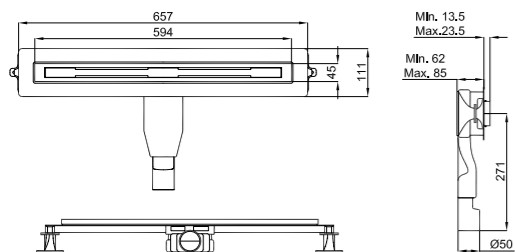

# Shower Drains / Smartline

Smartline Trendy 60 cm / 410600100585