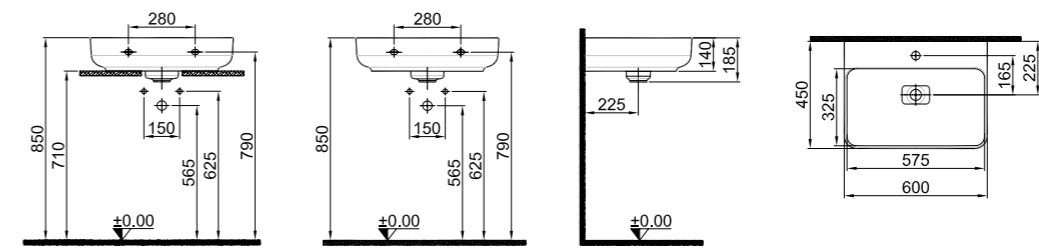

SmarHygiene is offered as standard in all products.