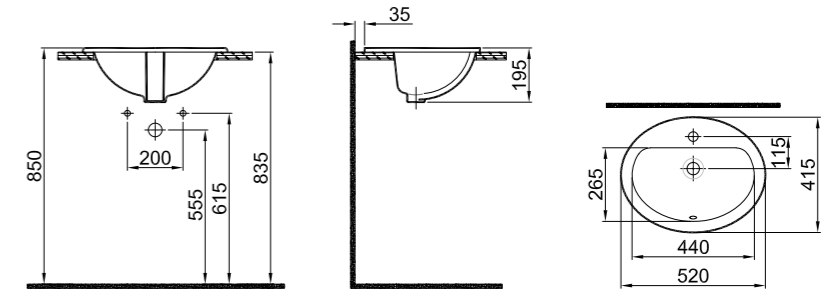

OPTIMUM COUNTERTOP BUILT-IN WASHBASIN

52x41,5 cm
With tap and overflow hole
Novatic waste is not included

White	310200200092

OPTIMUM UNDERCOUNTER BUILT-IN WASHBASIN

56x42 cm
Without tap hole, with overflow hole
Novatic waste is not included

White	310200200100