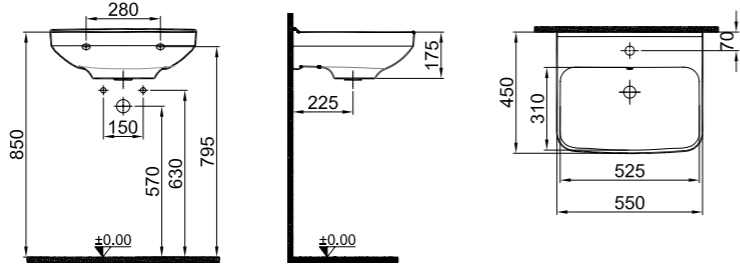

WASHBASINS COMPATIBLE WITH PEDESTAL

MOOD 2.0 WASHBASIN

55x45 cm
With tap and overflow hole
Suitable for wall mounted
Novatic waste is not included

PRODUCT	COLOR	CODE
Washbasin	White	310200200506
Half Pedestal	White	310200800010