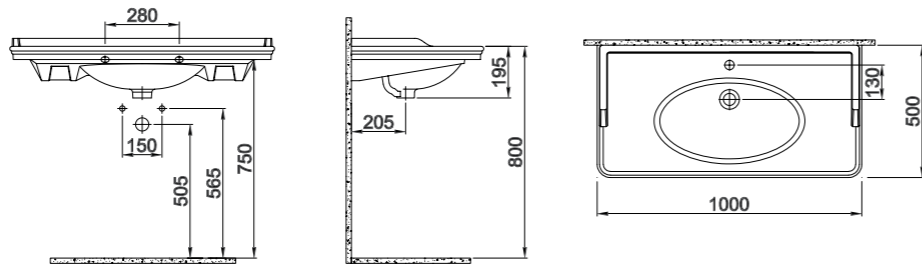

WASHBASINS COMPATIBLE WITH BATHROOM FURNITURE

ARTDECO SHELF WASHBASIN

100x50 cm
With tap and overflow hole
Suitable for wall mounted
Novatic waste is not included
Compatible for furniture

COLOR	CODE
White	310200200216

ARTDECO SHELF WASHBASIN

80x50 cm
With tap and overflow hole
Suitable for wall mounted
Novatic waste is not included
Compatible for furniture

White	310200200220