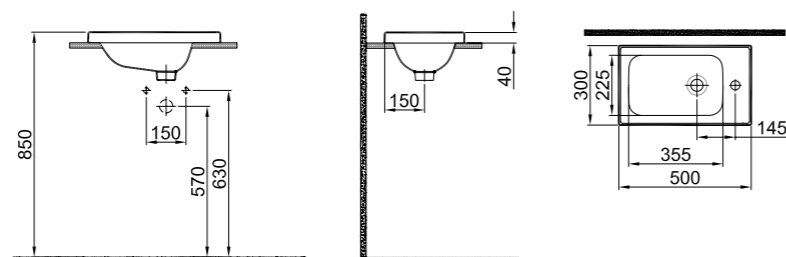

WASHBASIN

50x30 cm

With tap hole, without overflow hole
Suitable for wall mounted
Compatible for furniture

COLOR

CODE

White 310200200452

SmarHygiene is offered as standard in all products.

UNDERCOUNTER BUILT-IN WASHBASIN

60x40 cm

Without tap hole, with overflow hole
Novatic waste is not included

COLOR

CODE

White 310200200450

With Overflow Hole