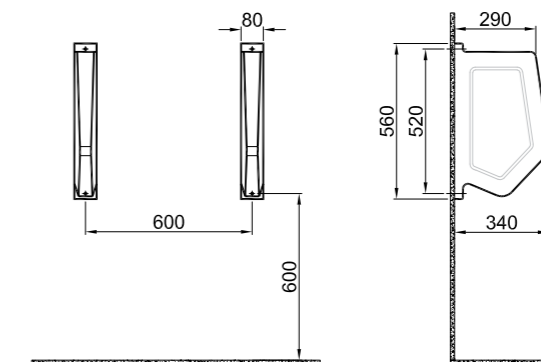

## URINAL PARTITION

**56x34 cm**

White	310200300007
-------	--------------

SmartHygiene is offered as standard in all products.