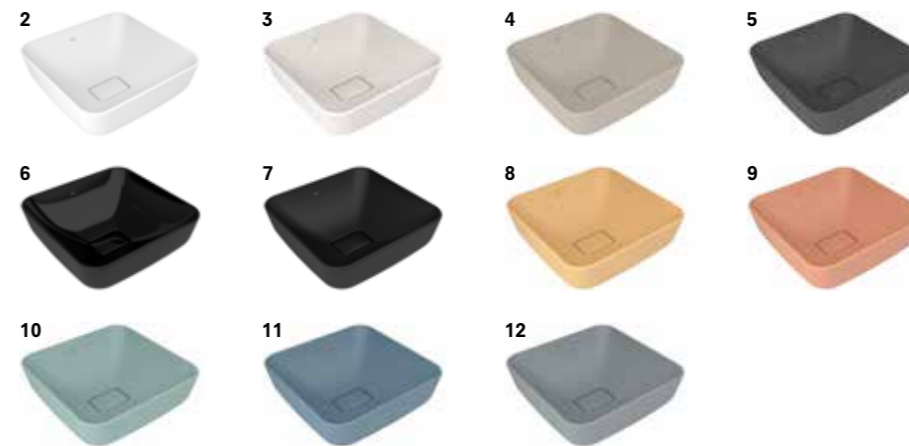

SMALL WASHBASINS

SPIRIT SHELF WASHBASIN

48x48 cm

With tap hole, without overflow hole
15 mm thin stripe
Ceramic cover is included
Compatible for furniture

COLOR	CODE
White	310200200661

NEW PRODUCT * ZERO 2.0 COUNTERTOP BOWL WASHBASIN

Ø40 cm

Without tap and overflow hole
Compatible with built-in basin mixer and high basin mixer
Ceramic cover is included

1	White	310200200602
2	Matte White	310200200603
3	Matte Pearl	310200200604
4	Matte Mink	310200200605
5	Matte Anthracite Grey	310200200606
6	Black	310200200607
7	Matte Black	310200200608
8	Matte Yellow	310200200609
9	Matte Peachy	310200200610
10	Matte Sage Green	310200200612
11	Matte Blue	310200200613
12	Matte Stone Grey	310200200611

SmarterHygiene is offered as standard in all products.

NEW PRODUCT * ZERO 2.0 COUNTERTOP BOWL WASHBASIN

40x40 cm

Without tap and overflow hole
Compatible with built-in basin mixer and high basin mixer
Ceramic cover is included

COLOR	CODE	
1	White	310200200590
2	Matte White	310200200591
3	Matte Pearl	310200200592
4	Matte Mink	310200200593
5	Matte Anthracite Grey	310200200594
6	Black	310200200595
7	Matte Black	310200200596
8	Matte Yellow	310200200597
9	Matte Peachy	310200200598
10	Matte Sage Green	310200200600
11	Matte Blue	310200200601
12	Matte Stone Grey	310200200599

BABEL WASHBASIN

45x36 cm

With tap and overflow hole
Suitable for wall mounted
Novatic waste is not included

Washbasin	White	310200200052
Slim Half Pedestal	White	310200800012

SmarterHygiene is offered as standard in all products.