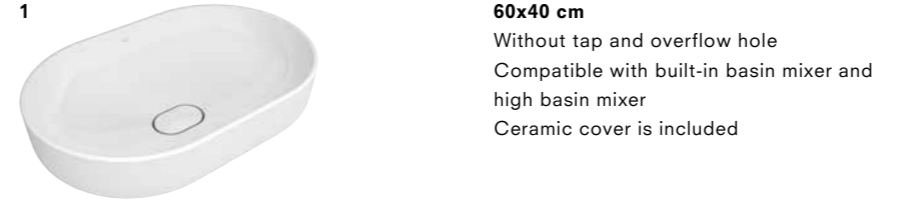

ZERO 2.0 COUNTERTOP BOWL WASHBASIN

60x40 cm
Without tap and overflow hole
Compatible with built-in basin mixer and high basin mixer
Ceramic cover is included