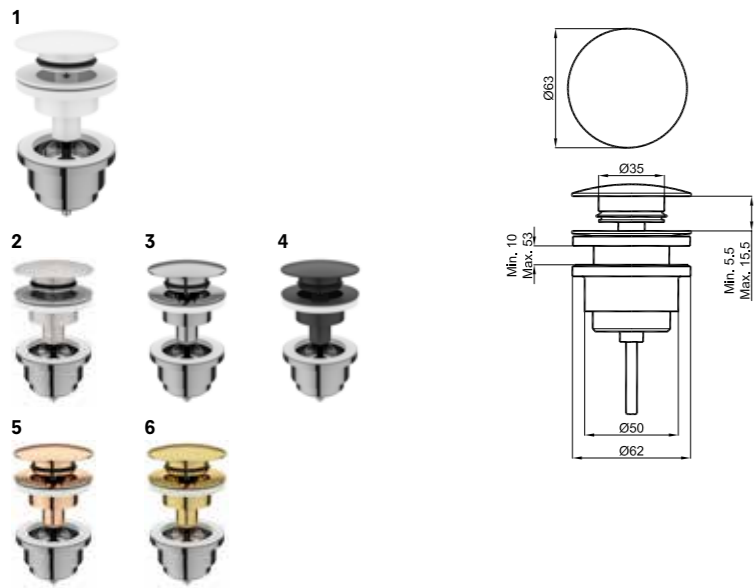

WASTES FOR WASHBASINS

NOVATIC UNIVERSAL WASHBASIN WASTE (ROUND)

COLOR	CODE
1 White	410200602694
2 Brushed Nickel	410200602695
3 Chrome	410200602688
4 Matte Black	410200602689
5 Rose Gold	410200602696
6 Gold	410200602697