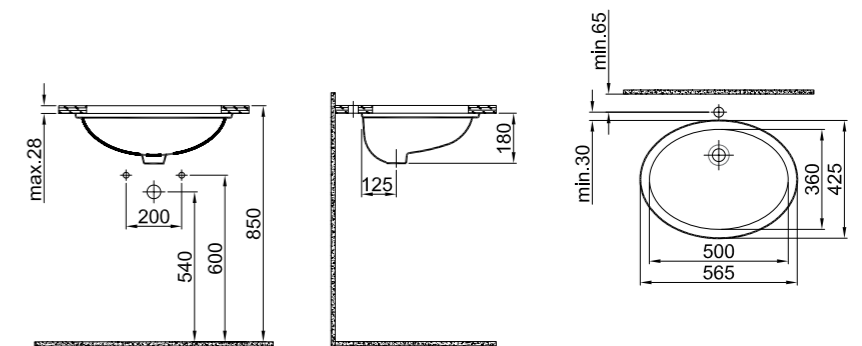

SmarHygiene is offered as standard in all products.