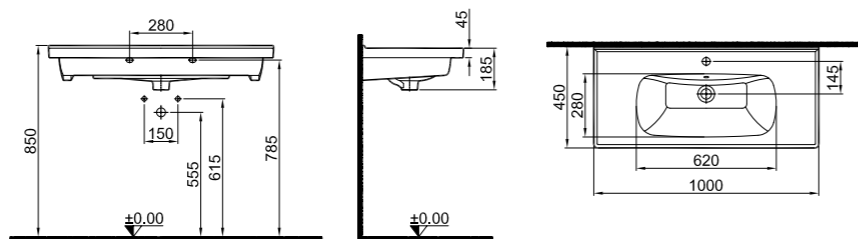

IDEA 2.0 SHELF WASHBASIN

100x45 cm
With tap and overflow hole
Suitable for wall mounted
Novatic waste is not included
Compatible for furniture

White	310200200318