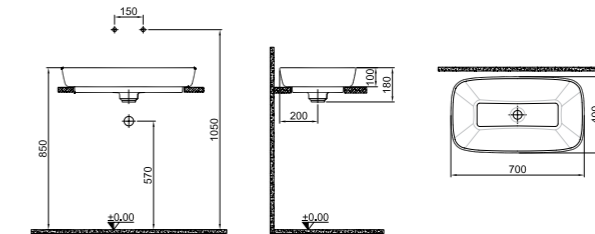

COUNTERTOP WASHBASINS

SPIRIT COUNTERTOP BOWL WASHBASIN

60x40 cm

Without tap and overflow hole
Compatible with built-in basin mixer and high basin mixer
Ceramic cover is included

COLOR	CODE
White	310200200666

DOVE 2.0 COUNTERTOP BOWL WASHBASIN

70x40 cm

Without tap and overflow hole
Compatible with built-in basin mixer and high basin mixer
Ceramic novatic waste is included

COLOR	CODE
White	310200200210
Matte Black	310200200211

DOVE 2.0 COUNTERTOP BOWL WASHBASIN

60x40 cm

Without tap and overflow hole
Compatible with built-in basin mixer and high basin mixer
Ceramic novatic waste is included

COLOR	CODE
White	310200200206
Matte Black	310200200207

SMARTEDGE COUNTERTOP WASHBASIN

Ø45 cm

With tap hole, without overflow hole
5,5 mm thin wall
Ceramic novatic waste is included

1 White	310200200010
2 Matte White	310200200011
3 Matte Mink	310200200014
4 Matte Anthracite Grey	310200200520
5 Matte Black	310200200012

Countertop application

DOVE 2.0 COUNTERTOP BOWL WASHBASIN

70x40 cm

Without tap and overflow hole
Compatible with built-in basin mixer and high basin mixer
Ceramic novatic waste is included

COLOR	CODE
White	310200200202
Matte Black	310200200203