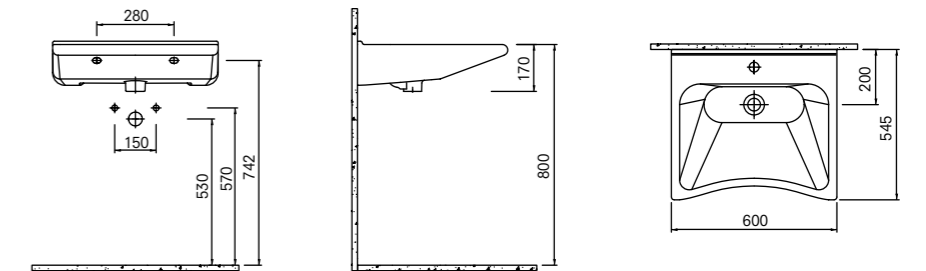

## WALL HUNG WC

**70x35,5 cm**  
 Bidet function connection  
 Universal mount (inside-outside)  
 For persons with disabilities and the elderly  
 3/6 lt function

Wc With Bidet Function	
White	310200100299
Wc Without Bidet Function	
White	310200100300