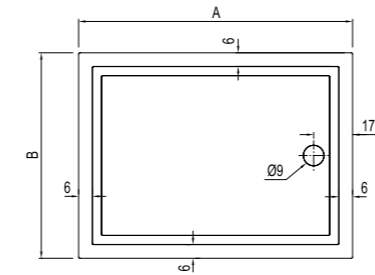

FLAT RECTANGULAR [Height: 3 cm*]

Size cm	A	B
100x90	100	90
110x90	110	90
120x90	120	90
130x90	130	90
140x90	140	90
150x90	150	90
160x90	160	90
170x90	170	90
180x90	180	90