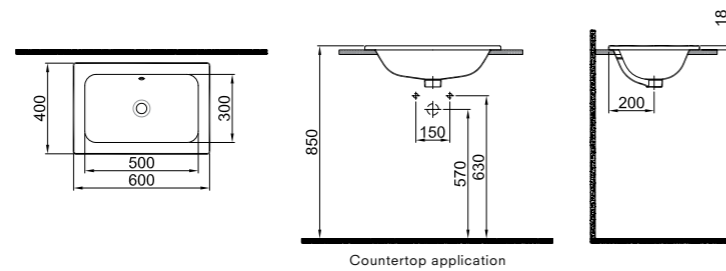

## IDEA 2.0 COUNTERTOP BOWL WASHBASIN

**60x40 cm**  
Without tap hole, with overflow hole  
Novatic waste is not included

White	310200200451
-------	--------------