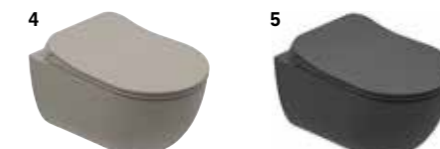

Wc Without Bidet Function

COLOR	CODE
1 White	310201100266
2 Matte White	310201100281
3 Matte Pearl	310201100275
4 Matte Mink	310201100278
5 Matte Anthracite Grey	310201100441
6 Black	310201100269
7 Matte Black	310201100272