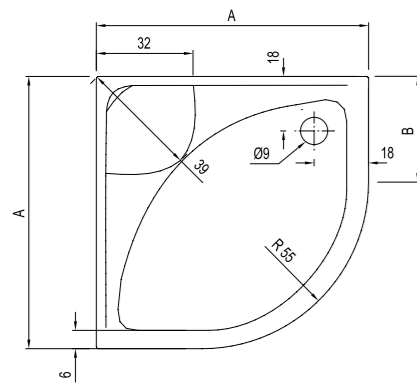

Size cm	A	B
90x90	90	35
100x100	100	45
110x110	110	55

* The specified height is the distance from the finished floor to the top of the shower tray.