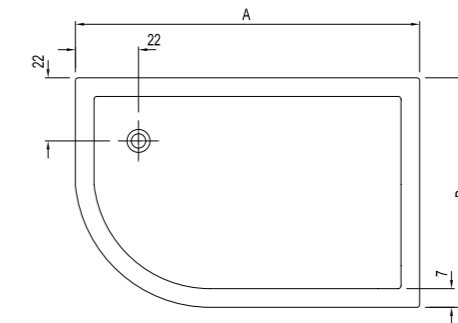

* The specified height is the distance from the finished floor to the top of the shower tray.

* The specified height is the distance from the finished floor to the top of the shower tray.