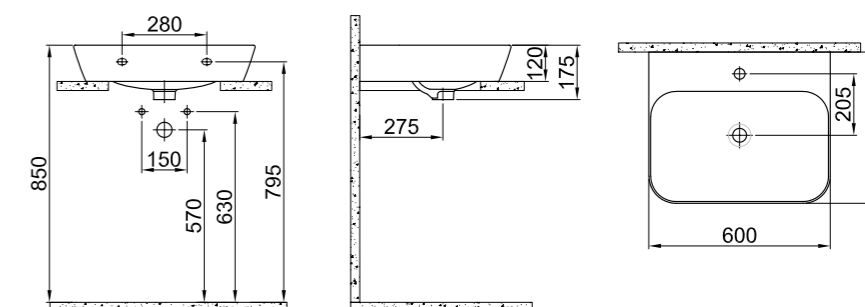

COUNTERTOP WASHBASIN

60x50 cm
With tap and overflow hole
Suitable for wall mounted
Novatic waste is not included

White	310200200035