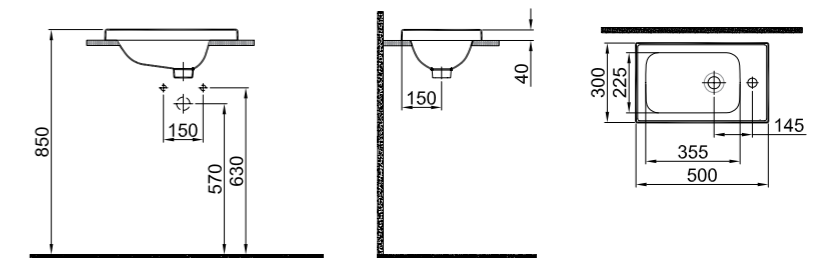

SmarHygiene is offered as standard in all products.