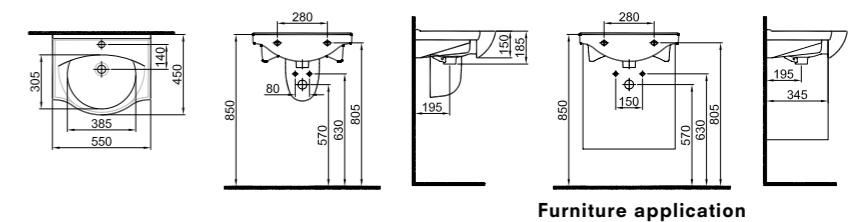

OPTIMUM

UNDERCOUNTER BUILT-IN WASHBASIN

53x40 cm
Without tap hole, with overflow hole
Novatic waste is not included

White	310200200096

UNDERCOUNTER BUILT-IN WASHBASIN

48x38 cm
Without tap hole, with overflow hole
Novatic waste is not included

White	310200200095

SHELF WASHBASIN

100x45 cm
With tap and overflow hole
Suitable for wall mounted
Novatic waste is not included
Compatible for furniture

Washbasin	White	310200200086
Half Pedestal	White	310200800014

SHELF WASHBASIN

80x45 cm
With tap and overflow hole
Suitable for wall mounted
Novatic waste is not included
Compatible for furniture

Washbasin	White	310200200089
Half Pedestal	White	310200800014

SHELF WASHBASIN

65x45 cm
With tap and overflow hole
Suitable for wall mounted
Novatic waste is not included
Compatible for furniture

Washbasin	White	310200200088
Half Pedestal	White	310200800014

SHELF WASHBASIN

55x45 cm
With tap and overflow hole
Suitable for wall mounted
Novatic waste is not included
Compatible for furniture

Washbasin	White	310200200087
Half Pedestal	White	310200800014