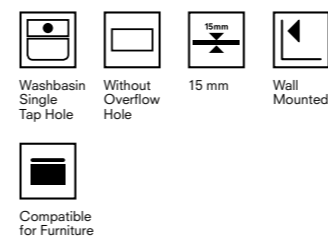

Countertop Bowl Washbasin / 60x40 cm
310200200666