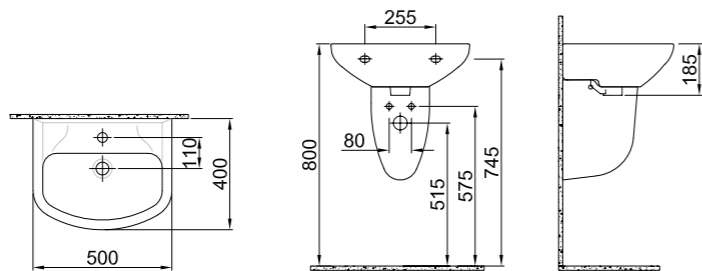

OPTIMUM

WASHBASIN

50x40 cm
With tap and overflow hole
Suitable for wall mounted
Novatic waste is not included

PRODUCT	COLOR	CODE
Single Tap Hole	White	310200200109
Without Tap Hole	White	310200200108
Half Pedestal	White	310200800019