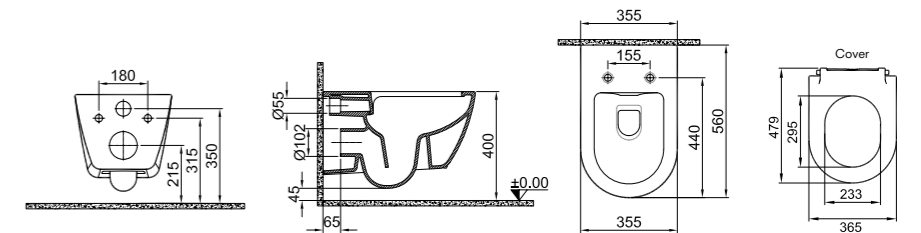

COLOR OPTIONS

DOVE 2.0 COUNTERTOP BOWL WASHBASIN

60x40 cm

Without tap and overflow hole
Compatible with built-in basin mixer and high basin mixer
Ceramic novatic waste is included

COLOR	CODE
Matte Black	310200200207

DOVE 2.0 COUNTERTOP BOWL WASHBASIN

70x40 cm

Without tap and overflow hole
Compatible with built-in basin mixer and high basin mixer
Ceramic novatic waste is included

COLOR	CODE
Matte Black	310200200203

DOVE 2.0 COUNTERTOP BOWL WASHBASIN

70x40 cm

Without tap and overflow hole
Compatible with built-in basin mixer and high basin mixer
Ceramic novatic waste is included

COLOR	CODE
Matte Black	310200200211

SmarterHygiene is offered as standard in all products.

DOVE 2.0 SMARTWASH (RIMLESS) WALL HUNG WC SET (WC + SEAT)

1

56x35,5 cm

Bidet function connection
Universal mount (inside-outside)
Rimless, Jet flush (SmartWash)
Smart installation: Concealed and easy installation
3/6 - 2,5/4 lt function

2

3

4

5

6

Wc With Bidet Function

1	Matte White	310201100159
2	Matte Pearl	310201100153
3	Matte Mink	310201100156
4	Matte Anthracite Grey	310201100436
5	Black	310201100147
6	Matte Black	310201100150

Wc Without Bidet Function

1	Matte White	310201100160
2	Matte Pearl	310201100154
3	Matte Mink	310201100157
4	Matte Anthracite Grey	310201100440
5	Black	310201100148
6	Matte Black	310201100151

DOVE 2.0 SMARTWASH (RIMLESS) WALL HUNG WC SET (WC + SEAT)

1

56x36 cm

Bidet function connection
Universal mount (inside-outside)
Integreted bidet valve (Hot / Cold)
Rimless, Jet flush (SmartWash)
Smart installation: Concealed and easy installation
3/6 - 2,5/4 lt function

2

3

4

5

6

Wc With Bidet Function

1	Matte White	310201100161
2	Matte Pearl	310201100155
3	Matte Mink	310201100158
4	Matte Anthracite Grey	310201100437
5	Black	310201100149
6	Matte Black	310201100152