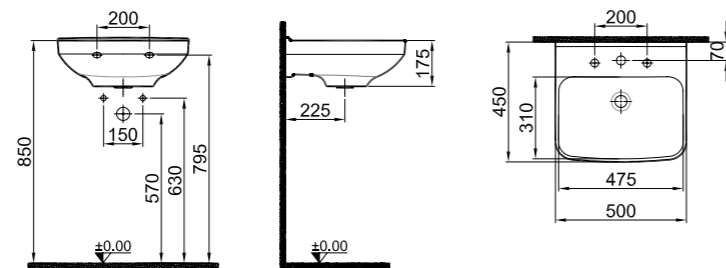

SmarHygiene is offered as standard in all products.

MOOD 2.0 WASHBASIN

45x35 cm
With tap hole, without overflow hole
Suitable for wall mounted
Novatic waste is not included

Washbasin	White	310200200504
Slim Half Pedestal	White	310200800012