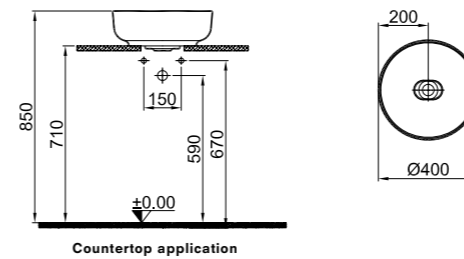

COUNTERTOP WASHBASINS

NEW PRODUCT * ZERO 2.0 COUNTERTOP BOWL WASHBASIN

1 **Ø40 cm**
Without tap and overflow hole
Compatible with built-in basin mixer and high basin mixer
Ceramic cover is included