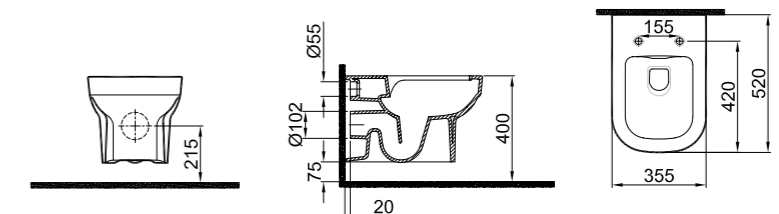

Wc With Bidet Function

White	310200100363

Wc Without Bidet Function

White	310200100362

SmartHygiene is offered as standard in all products.