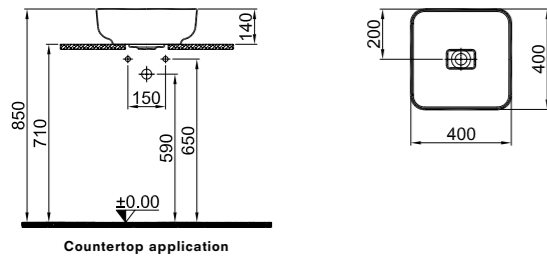

# ZERO 2.0

**NEW PRODUCT** \* **COUNTERTOP BOWL WASHBASIN**

**40x40 cm**  
Without tap and overflow hole  
Compatible with built-in basin mixer and high basin mixer  
Ceramic cover is included

COLOR	CODE
1 White	310200200590
2 Matte White	310200200591
3 Matte Pearl	310200200592
4 Matte Mink	310200200593
5 Matte Anthracite Grey	310200200594
6 Black	310200200595
7 Matte Black	310200200596
8 Matte Yellow	310200200597
9 Matte Peachy	310200200598
10 Matte Sage Green	310200200600
11 Matte Blue	310200200601
12 Matte Stone Grey	310200200599