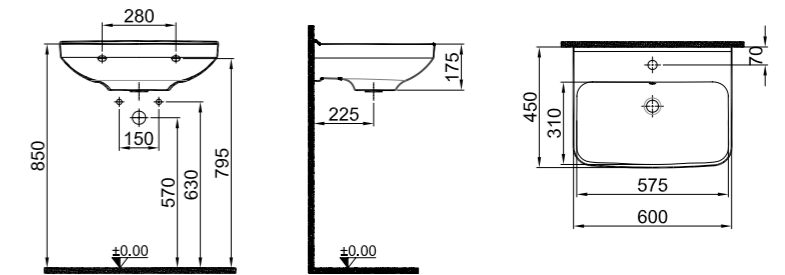

MOOD 2.0 WASHBASIN

60x45 cm
With tap and overflow hole
Suitable for wall mounted
Novatic waste is not included

Washbasin	White	310200200507
Half Pedestal	White	310200800010