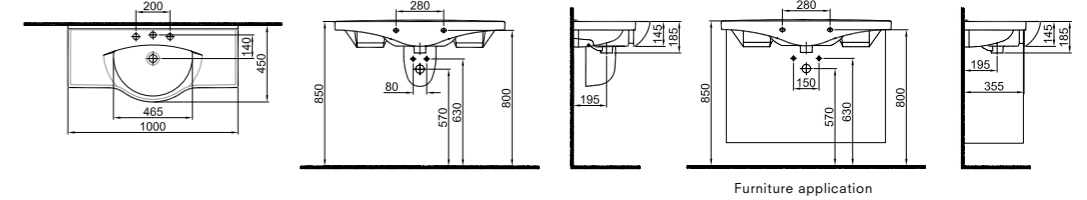

OPTIMUM SHELF WASHBASIN

80x45 cm
With tap and overflow hole
Suitable for wall mounted
Novatic waste is not included
Compatible for furniture