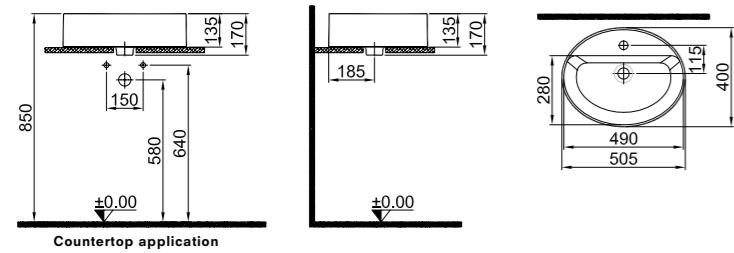

COUNTERTOP WASHBASINS

SMARTEDGE COUNTERTOP WASHBASIN

1 **50x40 cm**
With tap hole, without overflow hole
5,5 mm thin wall
Ceramic novatic waste is included