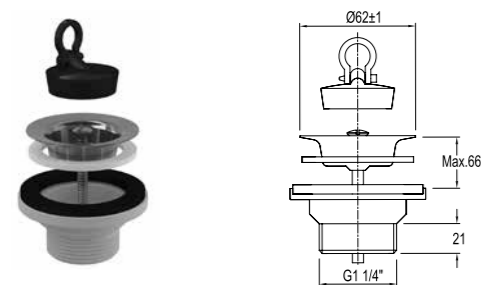

WASHBASIN WASTE

Chrome	410200600086

SIPHONS FOR WASHBASINS

ETERNAL WASHBASIN WASTE PIPE

410200600065