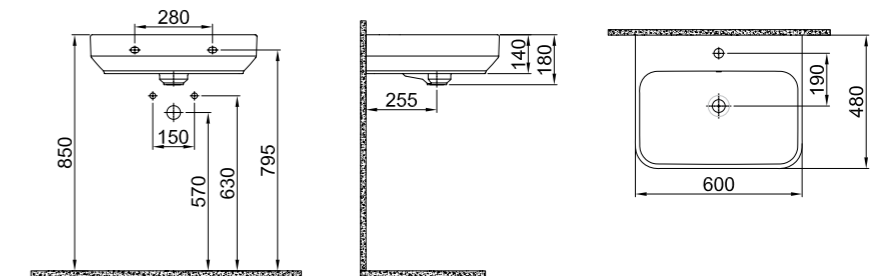

SmartHygiene is offered as standard in all products.