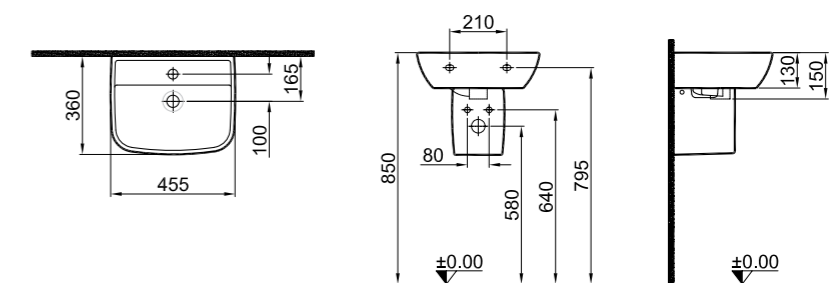

### BABEL WASHBASIN

**45x36 cm**

With tap and overflow hole  
Suitable for wall mounted  
Novatic waste is not included

Washbasin	White	310200200052
Slim Half Pedestal	White	310200800012

SmarterHygiene is offered as standard in all products.