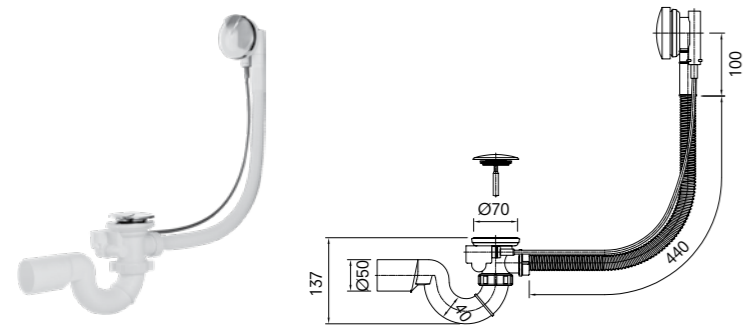

BATHTUB SIPHON WITH CONTROLLER

Chrome	410200600055

SHOWER DRAINE

Ø90 mm outlet diameter
Ø 50 mm connection pipe

Chrome	410200600057

SHOWER DRAINE

Ø90 mm outlet diameter
Ø50 mm connection pipe

Chrome	410200600069

* This siphon is included with tub products

SHOWER DRAINES

SHOWER DRAINE

Ø90 mm outlet diameter
Ø50 mm connection pipe

COLOR	CODE
Chrome	410200600084