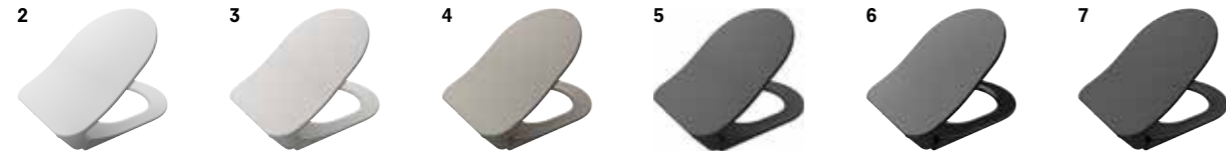

ZERO 2.0

ULTRA SLIM SMART SEAT

1

Duroplast
With metal hinge
Top fixing
Easily removable soft close seat (SmartSeat)

COLOR	CODE
1 White	310200700043
2 Matte White	310200700049
3 Matte Pearl	310200700046
4 Matte Mink	310200700047
5 Matte Anthracite Grey	310200700070
6 Black	310200700044
7 Matte Black	310200700045