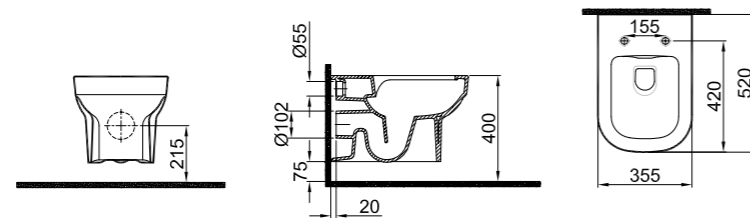

BACK TO WALL SMARTWASH (RIMLESS) WC SET

65x35,5 cm
Bidet function connection
Universal mount (inside-outside)
Rimless, Jet flush (SmartWash)
3/6 - 2,5/4 lt function

Cistern
Bottom inlet top control

Wc With Bidet Function	White	310200100361
Wc Without Bidet Function	White	310200100360
Bottom Inlet Cistern	White	310200400098
Side Inlet Cistern	White	310200400099