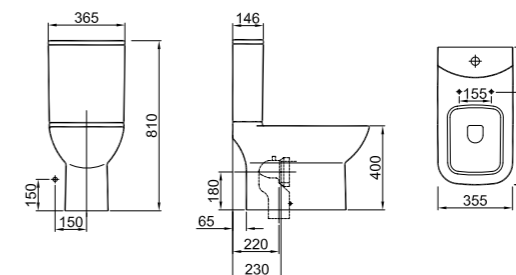

65,5x35,5 cm
Bidet function connection
Universal mount (inside-outside)
3/6 lt function

Cistern
Bottom inlet top control

Wc With Bidet Function	White	310200100017
Wc Without Bidet Function	White	310200100018
Bottom Inlet Cistern	White	310200400106
Side Inlet Cistern	White	310200400107