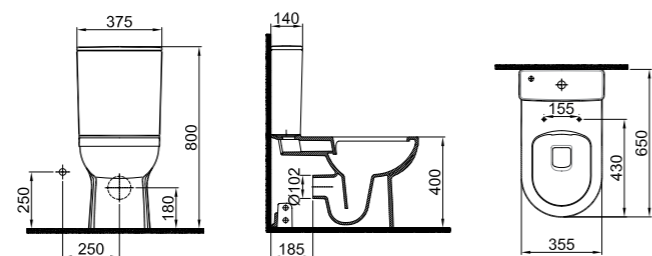

### \* BACK TO WALL SMARTWASH (RIMLESS) WC SET

**65x35,5 cm**

Bidet function connection  
 Universal mount (inside-outside)  
 Rimless, Jet flush (SmartWash)  
 3/6 - 2,5/4 lt function

**Cistern**  
 Bottom inlet top control