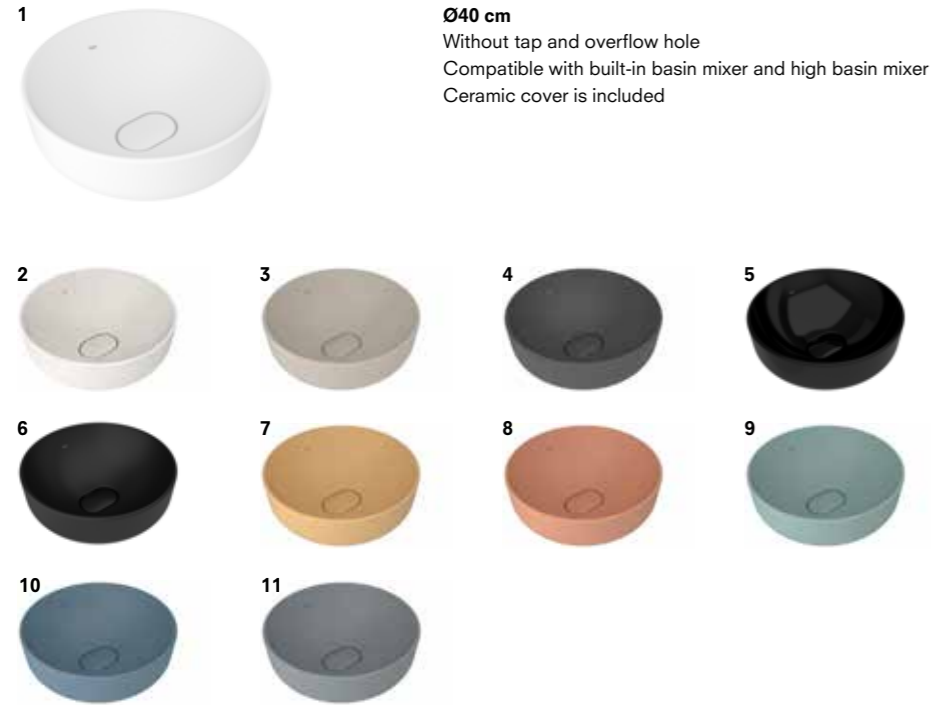

COLOR OPTIONS

NEW PRODUCT * ZERO 2.0 COUNTERTOP BOWL WASHBASIN

Ø40 cm
Without tap and overflow hole
Compatible with built-in basin mixer and high basin mixer
Ceramic cover is included

COLOR	CODE
1 Matte White	310200200603
2 Matte Pearl	310200200604
3 Matte Mink	310200200605
4 Matte Anthracite Grey	310200200606
5 Black	310200200607
6 Matte Black	310200200608
7 Matte Yellow	310200200609
8 Matte Peachy	310200200610
9 Matte Sage Green	310200200612
10 Matte Blue	310200200613
11 Matte Stone Grey	310200200611