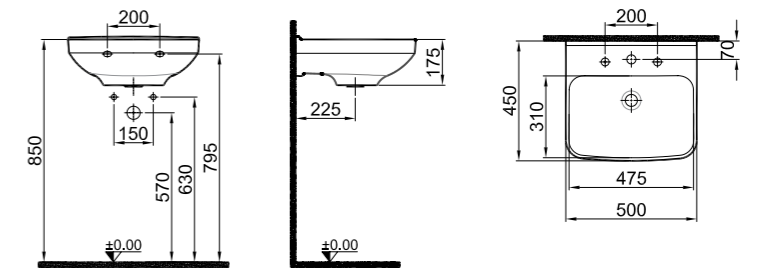

SmartWash (Rimless) Wall Hung Wc / **52x35,5 cm**  
310200100365

SmarterHygiene is offered as standard in all products.

**MOOD 2.0**

**WASHBASIN**

**45x35 cm**  
 With tap hole, without overflow hole  
 Suitable for wall mounted  
 Novatic waste is not included