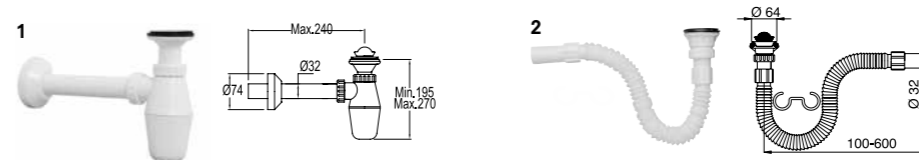

PLASTIC WASHBASIN WASTE PIPE

PRODUCT	CODE
1 Standart	410200602872
2 With Accordion	410200602873