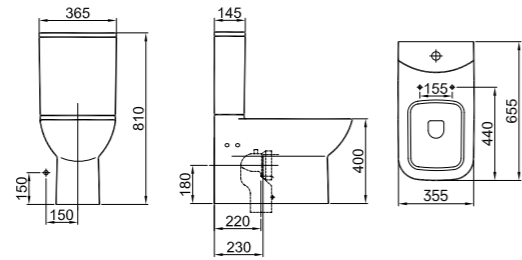

## BACK TO WALL WC SET

Back to Wall Wc

**65,5x35,5 cm**

Bidet function connection  
Universal mount (inside-outside)  
3/6 lt function

**Cistern**

Bottom inlet top control

PRODUCT	COLOR	CODE
Wc With Bidet Function	White	310200100020
Wc Without Bidet Function	White	310200100022
Bottom Inlet Cistern	White	310200400106
Side Inlet Cistern	White	310200400107