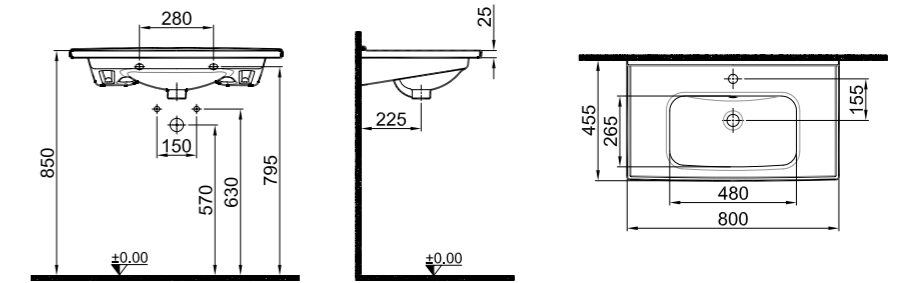

SHELF WASHBASIN

80x45 cm
With tap and overflow hole
Suitable for wall mounted
Novatic waste is not included
Compatible for furniture

White	310200200496