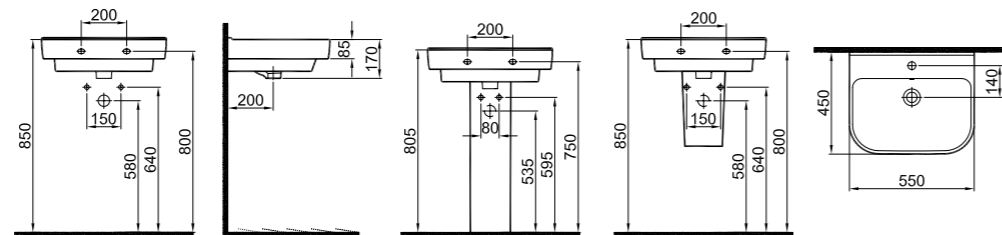

LOFT WASHBASIN

55x45 cm
With tap and overflow hole
Suitable for wall mounted
Novatic waste is not included

Washbasin	White	310200200445
Half Pedestal	White	310200800017