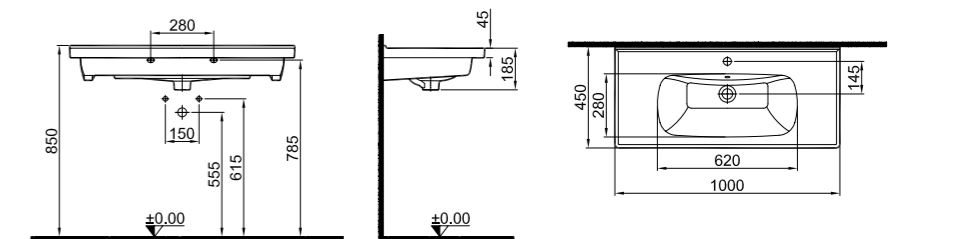

COLOR	CODE
White	310200200318

SmarHygiene is offered as standard in all products.