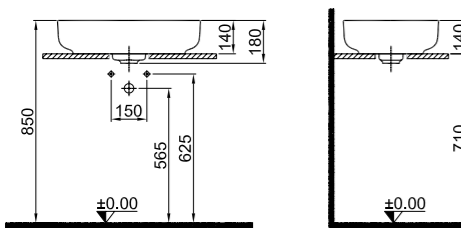

SmarHygiene is offered as standard in all products.