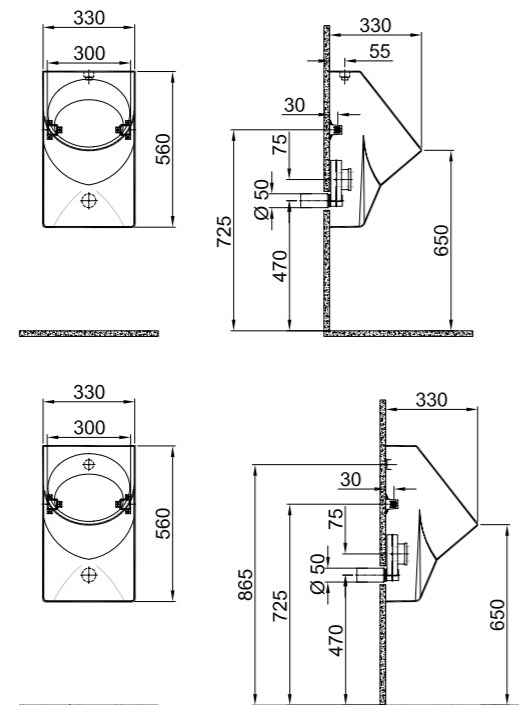

ETERNAL URINAL

56x33 cm

Concealed outlet to the rear
1 L AquaSmart function
(Must be used with Compact flush system)

PRODUCT	COLOR	CODE
Water Inlet Top	White	310200300020
Water Inlet Back	White	310200300021