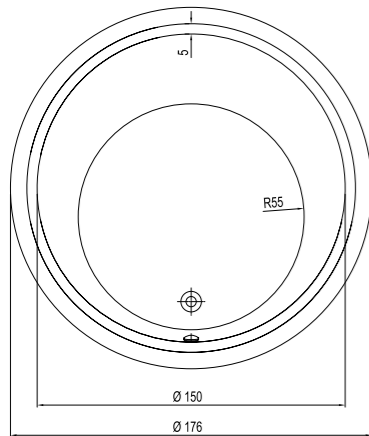

DOT

Size cm	Product	Color	Code
Ø176 cm	Bathtub (Feet / Wood 360° Panel Included)	American Walnut	310201301442
		Wengé	310201301443
		Teak	310201300308
Ø176 cm Comfort	Hydromassage Bathtub (Siphon / Feet / Wood 360° Panel Included)	American Walnut	310201301432
		Wengé	310201301433
		Teak	310201301434
Ø176 cm Exclusive	Hydromassage Bathtub (Siphon / Feet / Wood 360° Panel Included)	American Walnut	310201301436
		Wengé	310201301437
		Teak	310201301438
	Hydromassage Bathtub (Feet / Siphon Included)		310201301429
Ø176 cm Elite	Hydromassage Bathtub (Siphon / Feet / Wood 360° Panel Included)	American Walnut	310201300306
		Wengé	310201300307
		Teak	310201301440
	Hydromassage Bathtub (Feet / Siphon Included)		310201301430