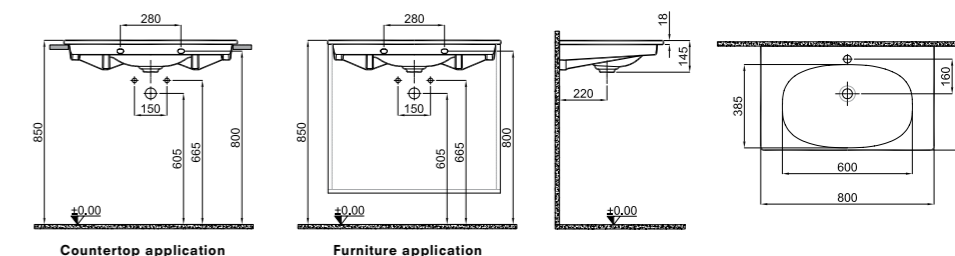

Countertop Bowl Washbasin / 60x40 cm
310200200666