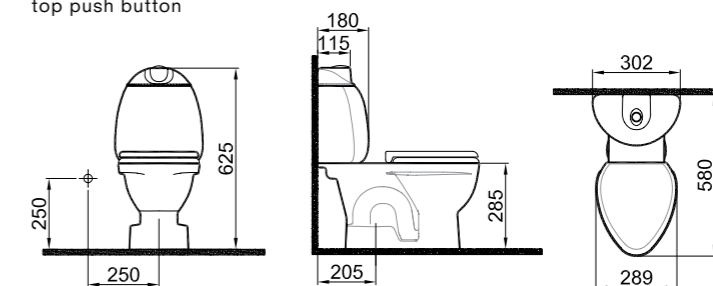

* In stock by the fourth quarter of 2022.
SmartHygiene is offered as standard in all products.