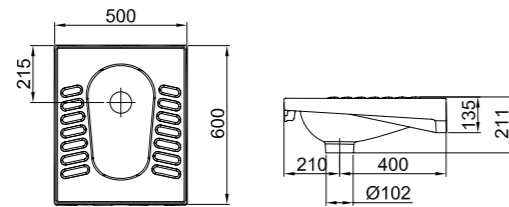

URINAL & SQUATTING

COLOR CODE

* SQUATTING

60x50 cm

With integral flushing rim, back water inlet

White 310200600011

Flashes
through
rims
Flush

* SUN SQUATTING

60x60 cm

With integral flushing rim, back water inlet

White 310200600012

Flashes
through
rims
Flush

WALL HUNG
WC

Spirit Wall Hung Wc / **55x37 cm**
310200100401