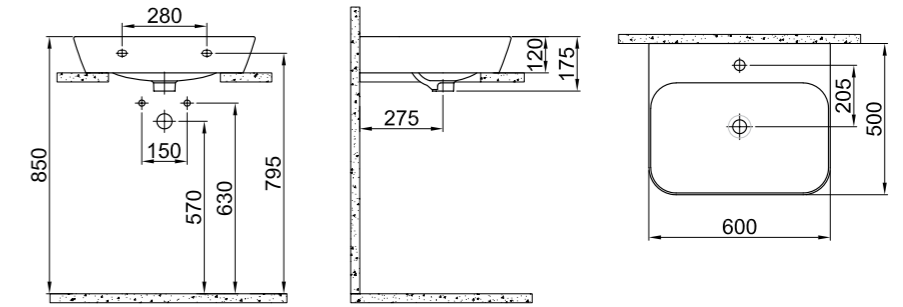

STIL PRO COUNTERTOP WASHBASIN

60x50 cm
With tap and overflow hole
Suitable for wall mounted
Novatic waste is not included