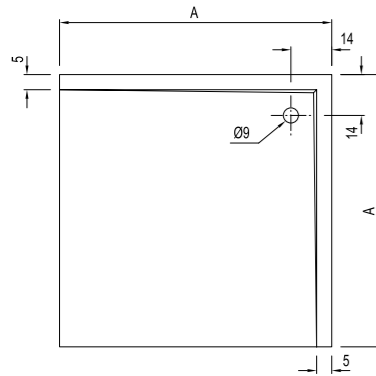

Size cm	A
100x100	100
90x90	90
80x80	80

* The specified height is the distance from the finished floor to the top of the shower tray.