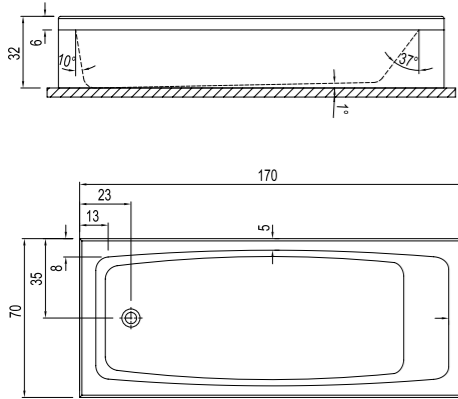

Size cm	Product	Code
170x70 cm	Bathtub	310201300241
	Bathtub (Feet Included)	310201300242
	Bathtub (Feet / Front Panel Included)	310201300243
	Bathtub (Feet / Front and Side Panel Included)	310201300346