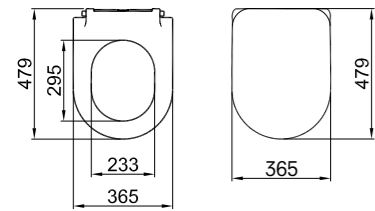

ZERO 2.0

ULTRA SLIM SMART SEAT

1

Duroplast
With metal hinge
Top fixing
Easily removable soft close seat (SmartSeat)

COLOR	CODE
1 White	310200700043
2 Matte White	310200700049
3 Matte Pearl	310200700046
4 Matte Mink	310200700047
5 Matte Anthracite Grey	310200700070
6 Black	310200700044
7 Matte Black	310200700045

WALL HUNG BIDET

1

52x36 cm
With tap and overflow hole
Smart installation: Concealed and easy installation

1 White	310200900006
2 Matte White	310200900056
3 Matte Pearl	310200900054
4 Matte Mink	310200900007
5 Matte Anthracite Grey	310200900055
6 Black	310200900041
7 Matte Black	310200900049