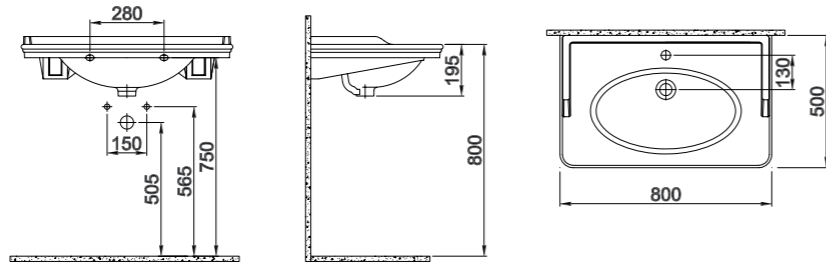

ARTDECO SHELF WASHBASIN

65x50 cm
With tap and overflow hole
Suitable for wall mounted
Novatic waste is not included
Compatible for furniture

White	310200200218