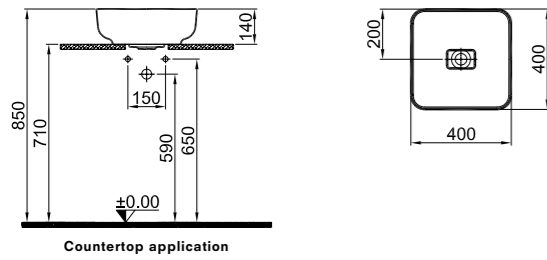

# COUNTERTOP WASHBASINS

**NEW PRODUCT** \* ZERO 2.0 COUNTERTOP BOWL WASHBASIN

**40x40 cm**  
Without tap and overflow hole  
Compatible with built-in basin mixer and high basin mixer  
Ceramic cover is included