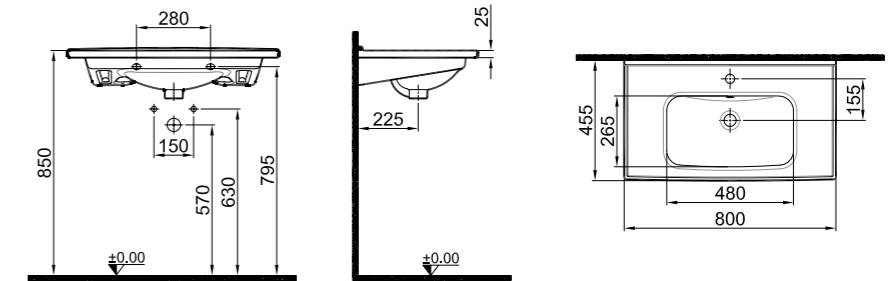

MOOD 2.0 SHELF WASHBASIN

65x45 cm
With tap and overflow hole
Suitable for wall mounted
Novatic waste is not included
Compatible for furniture

White	310200200495