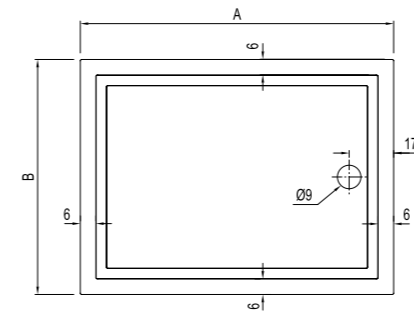

PANELLED RECTANGULAR [Height: 19 cm*]

Size cm	A	B
100x80	100	80
120x80	120	80
130x80	130	80
140x80	140	80
150x80	150	80
160x80	160	80
170x80	170	80

Size cm	Product	Code
170x80 cm	Shower Tray (Feet / Front Panel Included)	310201300696
	Shower Tray (Feet / L Panel Included)	310201300697
160x80 cm	Shower Tray (Feet / Front Panel Included)	310201300574
	Shower Tray (Feet / L Panel Included)	310201300112
150x80 cm	Shower Tray (Feet / Front Panel Included)	310201300669
	Shower Tray (Feet / L Panel Included)	310201300670
140x80 cm	Shower Tray (Feet / Front Panel Included)	310201300609
	Shower Tray (Feet / L Panel Included)	310201300610
130x80 cm	Shower Tray (Feet / Front Panel Included)	310201300641
	Shower Tray (Feet / L Panel Included)	310201300142
120x80 cm	Shower Tray (Feet / Front Panel Included)	310201300626
	Shower Tray (Feet / L Panel Included)	310201300136
100x80 cm	Shower Tray (Feet / Front Panel Included)	310201300325
	Shower Tray (Feet / L Panel Included)	310201300117

* The specified height is the distance from the finished floor to the top of the shower tray.

* The specified height is the distance from the finished floor to the top of the shower tray.