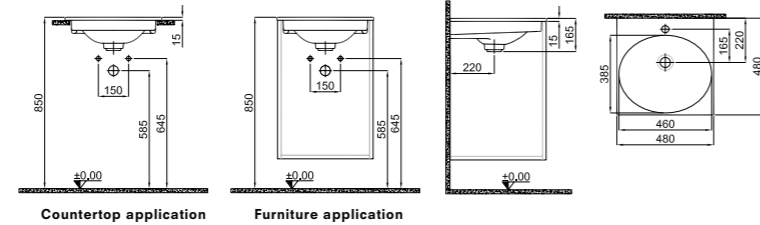

SMALL WASHBASINS

SPIRIT SHELF WASHBASIN

48x48 cm

With tap hole, without overflow hole
15 mm thin stripe
Ceramic cover is included
Compatible for furniture

COLOR	CODE
White	310200200661

NEW PRODUCT * ZERO 2.0 COUNTERTOP BOWL WASHBASIN

Ø40 cm

Without tap and overflow hole
Compatible with built-in basin mixer and high basin mixer
Ceramic cover is included