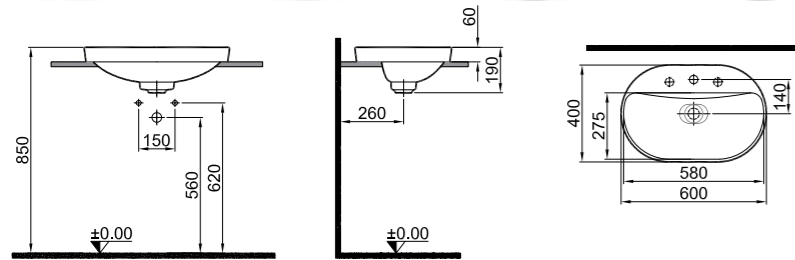

COLOR OPTIONS

NEW PRODUCT ZERO 2.0 DROP IN WASHBASIN

1 60x40 cm
With tap hole, without overflow hole
Ceramic cover is included