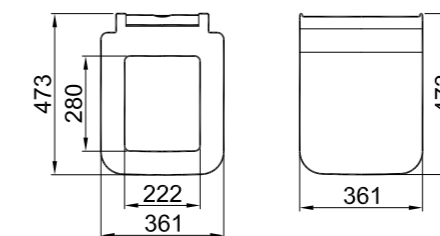

SmartHygiene is offered as standard in all products.