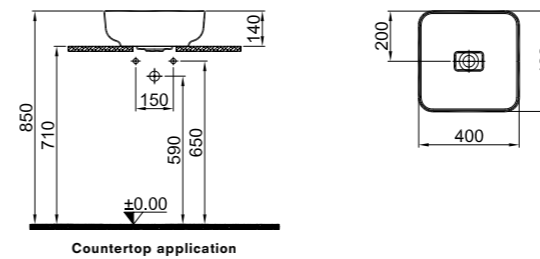

SMALL WASHBASINS

SPIRIT SHELF WASHBASIN

48x48 cm

With tap hole, without overflow hole
15 mm thin stripe
Ceramic cover is included
Compatible for furniture

COLOR	CODE
White	310200200661

NEW PRODUCT * ZERO 2.0 COUNTERTOP BOWL WASHBASIN

Ø40 cm

Without tap and overflow hole
Compatible with built-in basin mixer and high basin mixer
Ceramic cover is included

1	White	310200200602
2	Matte White	310200200603
3	Matte Pearl	310200200604
4	Matte Mink	310200200605
5	Matte Anthracite Grey	310200200606
6	Black	310200200607
7	Matte Black	310200200608
8	Matte Yellow	310200200609
9	Matte Peachy	310200200610
10	Matte Sage Green	310200200612
11	Matte Blue	310200200613
12	Matte Stone Grey	310200200611

SmarterHygiene is offered as standard in all products.

NEW PRODUCT * ZERO 2.0 COUNTERTOP BOWL WASHBASIN

40x40 cm

Without tap and overflow hole
Compatible with built-in basin mixer and high basin mixer
Ceramic cover is included

COLOR	CODE	
1	White	310200200590
2	Matte White	310200200591
3	Matte Pearl	310200200592
4	Matte Mink	310200200593
5	Matte Anthracite Grey	310200200594
6	Black	310200200595
7	Matte Black	310200200596
8	Matte Yellow	310200200597
9	Matte Peachy	310200200598
10	Matte Sage Green	310200200600
11	Matte Blue	310200200601
12	Matte Stone Grey	310200200599

BABEL WASHBASIN

45x36 cm

With tap and overflow hole
Suitable for wall mounted
Novatic waste is not included

Washbasin	White	310200200052
Slim Half Pedestal	White	310200800012

SmarterHygiene is offered as standard in all products.