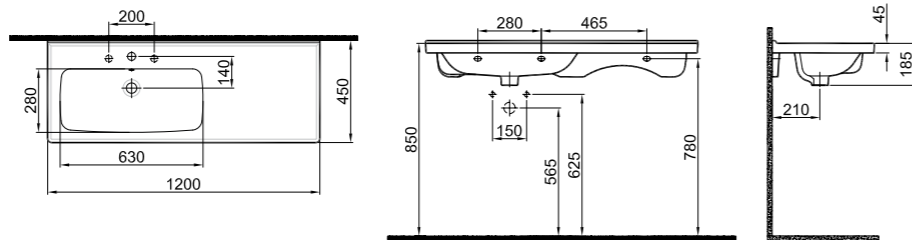

IDEA 2.0 SHELF WASHBASIN

120x45 cm
With tap and overflow hole
Suitable for wall mounted
Novatic waste is not included
Compatible for furniture

White	310200200448