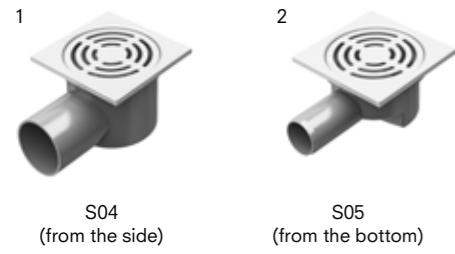

FLOOR DRAINS

Colors

KALE STANDART 10X10 CM SATINOX Ø=32 / Ø=50 MM S06 FLOOR DRAIN

Body length: 110x110 mm
Body Height: 57 mm flange top height / 76 mm flange top height
DN 32 horizontal outlet / DN 50 horizontal outlet
Easy clean scent holder
Uninsulated

Inox