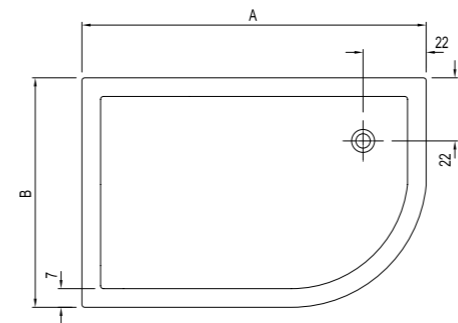

PANELLED QUADRANT [Height: 19 cm*]

Size cm	Product	Code
100x100 cm	Shower Tray (Feet / Front Panel Included)	310201300775
95x95 cm	Shower Tray (Feet / Front Panel Included)	310201300339
90x90 cm	Shower Tray (Feet / Front Panel Included)	310201300191
80x80 cm	Shower Tray (Feet / Front Panel Included)	310201300335
75x75 cm	Shower Tray (Feet / Front Panel Included)	310201300338
70x70 cm	Shower Tray (Feet / Front Panel Included)	310201300336

Size cm	A	B
70x70	70	70
75x75	75	75
80x80	80	80
90x90	90	90
95x95	95	95
100x100	100	100

PANELLED ASYMMETRIC [Height: 19 cm*]

	Size cm	Product	Code
Asymmetrical Left	120x90 cm	Shower Tray (Feet Included)	310201300790
		Shower Tray (Feet / Front Panel Included)	310201300197
	120x80 cm	Shower Tray (Feet Included)	310201300788
		Shower Tray (Feet / Front Panel Included)	310201300195
Asymmetrical Right	120x90 cm	Shower Tray (Feet Included)	310201300792
		Shower Tray (Feet / Front Panel Included)	310201300337
	120x80 cm	Shower Tray (Feet / Front Panel Included)	310201300782
		Shower Tray (Feet / Front Panel Included)	310201300192
100x80 cm	Shower Tray (Feet Included)	310201300766	
	Shower Tray (Feet / Front Panel Included)	310201300180	
100x80 cm	Shower Tray (Feet Included)	310201300785	
	Shower Tray (Feet / Front Panel Included)	310201300786	

Size cm	A	B
100x80	100	80
120x80	120	80
120x90	120	90

* The specified height is the distance from the finished floor to the top of the shower tray.

* The specified height is the distance from the finished floor to the top of the shower tray.