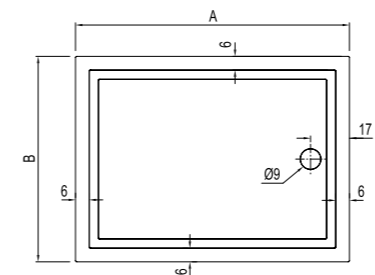

Size cm	A	B
100x80	100	80
110x80	110	80
120x80	120	80
130x80	130	80
140x80	140	80
150x80	150	80
160x80	160	80
170x80	170	80

	Size cm	Product	Code
	180x90 cm	Shower Tray	310201300326
	170x90 cm	Shower Tray	310201300125
	160x90 cm	Shower Tray	310201300158
	150x90 cm	Shower Tray	310201300164
90 cm	140x90 cm	Shower Tray	310201300172
	130x90 cm	Shower Tray	310201300170
	120x90 cm	Shower Tray	310201300161
	110x90 cm	Shower Tray	310201300108
	100x90 cm	Shower Tray	310201300120
	170x80 cm	Shower Tray	310201300160
	160x80 cm	Shower Tray	310201300113
	150x80 cm	Shower Tray	310201300154
80 cm	140x80 cm	Shower Tray	310201300129
	130x80 cm	Shower Tray	310201300141
	120x80 cm	Shower Tray	310201300134
	110x80 cm	Shower Tray	310201300324
	100x80 cm	Shower Tray	310201300116

! In order to install the installment and shower tray, it should be mounted on the ground before the finished floor application. 9 cm distance is required for the installation of a shower tray and drains trap under the finished floor.

* The specified height is the distance from the finished floor to the top of the shower tray.

** This shower drains trap to be used increases the minimum depth by 2 cm.