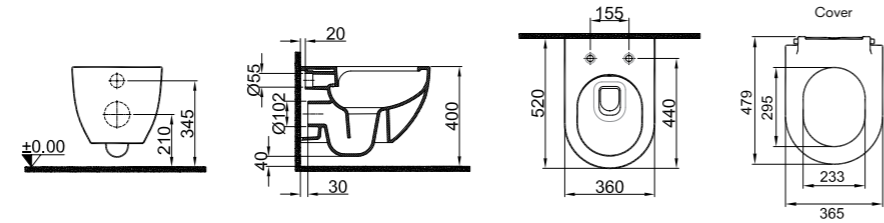

WALL HUNG WC

ZERO 2.0 SMARTWASH (RIMLESS) WALL HUNG WC

52x36 cm
Bidet function connection
Universal mount (inside-outside)
Rimless, Jet flush (SmartWash)
Smart installation: Concealed and easy installation
3/6 - 2,5/4 lt function

Wc With Bidet Function

1	White	310201100265
2	Matte White	310201100280
3	Matte Pearl	310201100274
4	Matte Mink	310201100277
5	Matte Anthracite Grey	310201100438
6	Black	310201100268
7	Matte Black	310201100271

Wc Without Bidet Function

1	White	310201100266
2	Matte White	310201100281
3	Matte Pearl	310201100275
4	Matte Mink	310201100278
5	Matte Anthracite Grey	310201100441
6	Black	310201100269
7	Matte Black	310201100272

ZERO 2.0 SMARTWASH (RIMLESS) WALL HUNG WC

52x36 cm
Bidet function connection
Universal mount (inside-outside)
Integreted bidet valve (Hot / Cold)
Rimless, Jet flush (SmartWash)
Smart installation: Concealed and easy installation
3/6 - 2,5/4 lt function