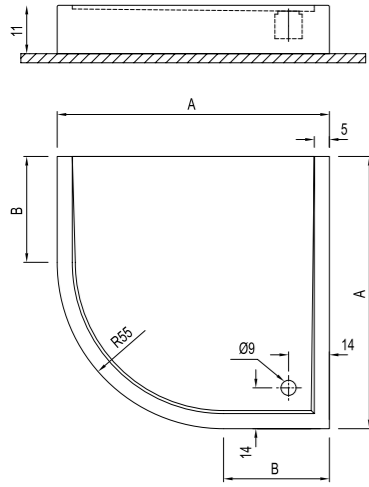

MONOBLOCK QUADRANT [Height: 11 cm*]

Size cm	Product	Code
100x100 cm	Shower Tray	310201300447
90x90 cm	Shower Tray	310201300048
80x80 cm	Shower Tray	310201300052

Size cm	A	B
100x100	100	45
90x90	90	35
80x80	80	25

* The specified height is the distance from the finished floor to the top of the shower tray.