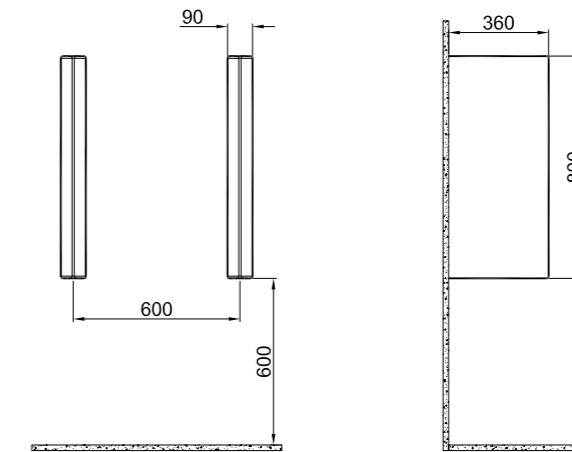

URINAL PARTITION

80x36 cm

White	310200300012

URINAL PARTITION

70x39 cm