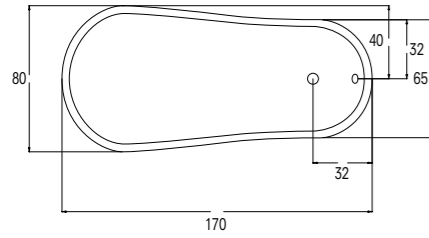

Size cm	Product	Code
170x80 cm	Bathtub (including siphon)	41020110001