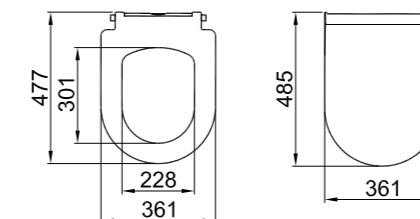

IDEA 2.0

SMARTWASH (RIMLESS) WALL HUNG WC

52x35,5 cm

Bidet function connection
Universal mount (inside-outside)
Rimless, Jet flush (SmartWash)
Smart installation: Concealed and easy installation
3/6-2,5/4 lt function

COLOR	CODE
Wc With Bidet Function	
White	310200100281
Wc Without Bidet Function	
White	310200100280

SMARTWASH (RIMLESS) WALL HUNG WC

52x35,5 cm

Bidet function connection
Universal mount (inside-outside)
Integrated bidet valve (Hot/Cold)
Rimless, Jet flush (SmartWash)
Smart installation: Concealed and easy installation
3/6-2,5/4 lt function

Wc With Bidet Function	
White	310200100357

* BACK TO WALL SMARTWASH (RIMLESS) WC SET

65x35,5 cm

Bidet function connection
Universal mount (inside-outside)
Rimless, Jet flush (SmartWash)
3/6 - 2,5/4 lt function

Cistern
Bottom inlet top control

Wc With Bidet Function	White	310200100555
Wc Without Bidet Function	White	310200100556
Bottom Inlet Cistern	White	310200400122
Side Inlet Cistern	White	310200400123

* In stock by the fourth quarter of 2022.
SmartHygiene is offered as standard in all products.

UNIVERSAL WC SET

68x35,5 cm

Bidet function connection
Universal mount (inside-outside)
3/6 lt function

Cistern
Bottom inlet top control

PRODUCT	COLOR	CODE
Wc With Bidet Function	White	310200100274
Wc Without Bidet Function	White	310200100275
Bottom Inlet Cistern	White	310200400096
Side Inlet Cistern	White	310200400097

ULTRA SLIM SMART SEAT

Duroplast
With metal hinge
Top fixing
Easily removable soft close seat (SmartSeat)

White	310200700032

48 CM SMART SEAT

Duroplast
With metal hinge
Top fixing
Easily removable soft close seat (SmartSeat)
*Only compatible with 310200100220 - 310200100246 codes

White	410200400029