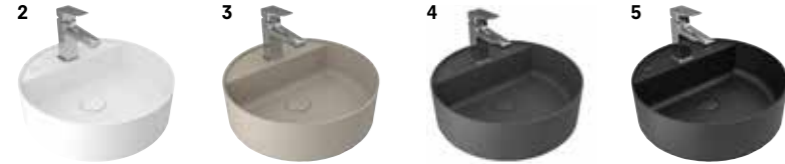

SMARTEDGE

COUNTERTOP WASHBASIN

Ø45 cm
With tap hole, without overflow hole
5,5 mm thin wall
Ceramic novatic waste is included

COLOR	CODE
1 White	310200200010
2 Matte White	310200200011
3 Matte Mink	310200200014
4 Matte Anthracite Grey	310200200520
5 Matte Black	310200200012