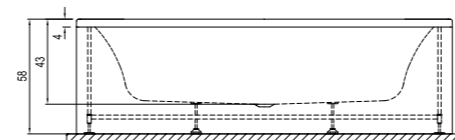

BABEL 190x80 cm

Size cm	Product	Code
190x80 cm	Bathtub	310201301253
	Bathtub (Feet Included)	310201301254
	Bathtub (Feet / Front Panel Included)	310201300271
	Bathtub (Feet / L Panel Included)	310201300272
190x80 cm Comfort Hydromassage Function	Bathtub (Feet / Siphon / Front Panel Included)	310201301255
	Bathtub (Feet / Siphon / L Panel Included)	310201301258
190x80 cm Exclusive Hydromassage Function	Bathtub (Feet / Siphon / Front Panel Included)	310201301256
	Bathtub (Feet / Siphon / L Panel Included)	310201301259
190x80 cm Elite Hydromassage Function	Bathtub (Feet / Siphon / Front Panel Included)	310201301257
	Bathtub (Feet / Siphon / L Panel Included)	310201301260