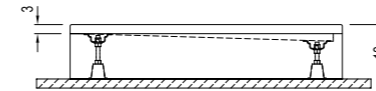

* The specified height is the distance from the finished floor to the top of the shower tray.