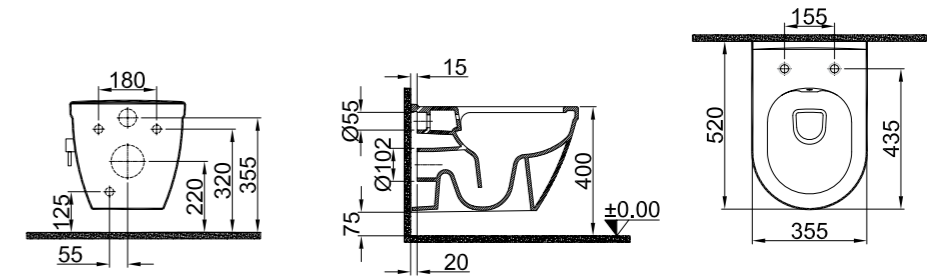

IDEA 2.0 SMARTWASH (RIMLESS) WALL HUNG WC

52x35,5 cm
Bidet function connection
Universal mount (inside-outside)
Integreted bidet valve (Hot/Cold)
Rimless, Jet flush (SmartWash)
Smart installation: Concealed and easy installation
3/6-2,5/4 lt function

COLOR	CODE
Wc With Bidet Function	
White	310200100357