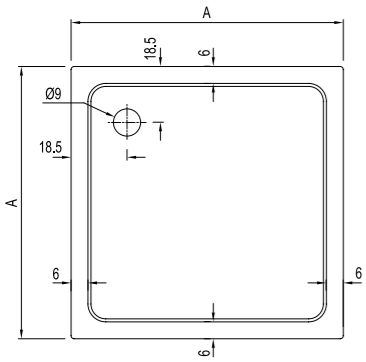

Size cm	A
100x100	100
90x90	90
80x80	80

* The specified height is the distance from the finished floor to the top of the shower tray.