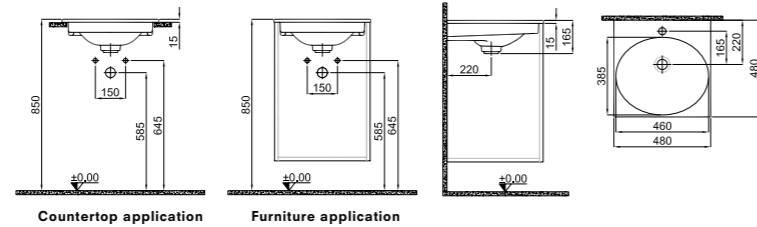

SPIRIT

SHELF WASHBASIN

48x48 cm
With tap hole, without overflow hole
15 mm thin stripe
Ceramic cover is included
Compatible for furniture

White 310200200661