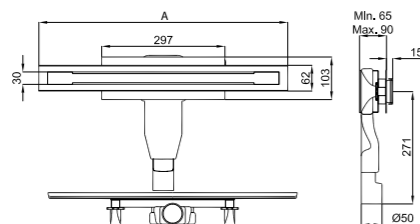

410200603292	KALE SMARTLINE 40 CM SLOT GOLDEN MIRROR S01
410200603296	KALE SMARTLINE 60 CM SLOT GOLDEN MIRROR S01
410200603268	KALE SMARTLINE 40 CM TRENDY GOLDEN MIRROR S01
410200603269	KALE SMARTLINE 50 CM TRENDY GOLDEN MIRROR S01
410200603270	KALE SMARTLINE 60 CM TRENDY GOLDEN MIRROR S01
410200603271	KALE SMARTLINE 70 CM TRENDY GOLDEN MIRROR S01
410200603272	KALE SMARTLINE 80 CM TRENDY GOLDEN MIRROR S01
410200603273	KALE SMARTLINE 90 CM TRENDY GOLDEN MIRROR S01
410200603274	KALE SMARTLINE 100 CM TRENDY GOLDEN MIRROR S01
410200603496	KALE SMARTLINE 40 CM SLOT GOLDEN MIRROR S13
410200603500	KALE SMARTLINE 60 CM SLOT GOLDEN MIRROR S13
410200603468	KALE SMARTLINE 40 CM TRENDY GOLDEN MIRROR S13
410200603469	KALE SMARTLINE 50 CM TRENDY GOLDEN MIRROR S13
410200603470	KALE SMARTLINE 60 CM TRENDY GOLDEN MIRROR S13
410200603471	KALE SMARTLINE 70 CM TRENDY GOLDEN MIRROR S13
410200603472	KALE SMARTLINE 80 CM TRENDY GOLDEN MIRROR S13
410200603473	KALE SMARTLINE 90 CM TRENDY GOLDEN MIRROR S13
410200603474	KALE SMARTLINE 100 CM TRENDY GOLDEN MIRROR S13
410200603398	KALE SMARTLINE 40 CM SLOT GOLDEN MIRROR S15
410200603402	KALE SMARTLINE 60 CM SLOT GOLDEN MIRROR S15
410200603370	KALE SMARTLINE 40 CM TRENDY GOLDEN MIRROR S15
410200603371	KALE SMARTLINE 50 CM TRENDY GOLDEN MIRROR S15
410200603372	KALE SMARTLINE 60 CM TRENDY GOLDEN MIRROR S15
410200603373	KALE SMARTLINE 70 CM TRENDY GOLDEN MIRROR S15
410200603374	KALE SMARTLINE 80 CM TRENDY GOLDEN MIRROR S15
410200603375	KALE SMARTLINE 90 CM TRENDY GOLDEN MIRROR S15
410200603376	KALE SMARTLINE 100 CM TRENDY GOLDEN MIRROR S15
410200603293	KALE SMARTLINE 40 CM SLOT COPPER MIRROR S01
410200603297	KALE SMARTLINE 60 CM SLOT COPPER MIRROR S01
410200603275	KALE SMARTLINE 40 CM TRENDY COPPER MIRROR S01
410200603276	KALE SMARTLINE 50 CM TRENDY COPPER MIRROR S01
410200603277	KALE SMARTLINE 60 CM TRENDY COPPER MIRROR S01
410200603278	KALE SMARTLINE 70 CM TRENDY COPPER MIRROR S01
410200603279	KALE SMARTLINE 80 CM TRENDY COPPER MIRROR S01
410200603280	KALE SMARTLINE 90 CM TRENDY COPPER MIRROR S01
410200603281	KALE SMARTLINE 100 CM TRENDY COPPER MIRROR S01
410200603497	KALE SMARTLINE 40 CM SLOT COPPER MIRROR S13
410200603501	KALE SMARTLINE 60 CM SLOT COPPER MIRROR S13
410200603475	KALE SMARTLINE 40 CM TRENDY COPPER MIRROR S13
410200603476	KALE SMARTLINE 50 CM TRENDY COPPER MIRROR S13
410200603477	KALE SMARTLINE 60 CM TRENDY COPPER MIRROR S13
410200603478	KALE SMARTLINE 70 CM TRENDY COPPER MIRROR S13
410200603479	KALE SMARTLINE 80 CM TRENDY COPPER MIRROR S13
410200603480	KALE SMARTLINE 90 CM TRENDY COPPER MIRROR S13
410200603481	KALE SMARTLINE 100 CM TRENDY COPPER MIRROR S13
410200603399	KALE SMARTLINE 40 CM SLOT COPPER MIRROR S15
410200603403	KALE SMARTLINE 60 CM SLOT COPPER MIRROR S15
410200603377	KALE SMARTLINE 40 CM TRENDY COPPER MIRROR S15
410200603378	KALE SMARTLINE 50 CM TRENDY COPPER MIRROR S15
410200603379	KALE SMARTLINE 60 CM TRENDY COPPER MIRROR S15
410200603380	KALE SMARTLINE 70 CM TRENDY COPPER MIRROR S15
410200603381	KALE SMARTLINE 80 CM TRENDY COPPER MIRROR S15
410200603382	KALE SMARTLINE 90 CM TRENDY COPPER MIRROR S15
410600100595	KALE SMARTLINE 40 CM LINEAR INOX S01
410600100598	KALE SMARTLINE 60 CM LINEAR INOX S01
410200603289	KALE SMARTLINE 80 CM LINEAR INOX S01
410600100596	KALE SMARTLINE 40 CM Q DRAIN INOX S01
410600100584	KALE SMARTLINE 60 CM Q DRAIN INOX S01
410200603299	KALE SMARTLINE 80 CM Q DRAIN INOX S01
410200603225	KALE SMARTLINE 40 CM SLOT INOX S01