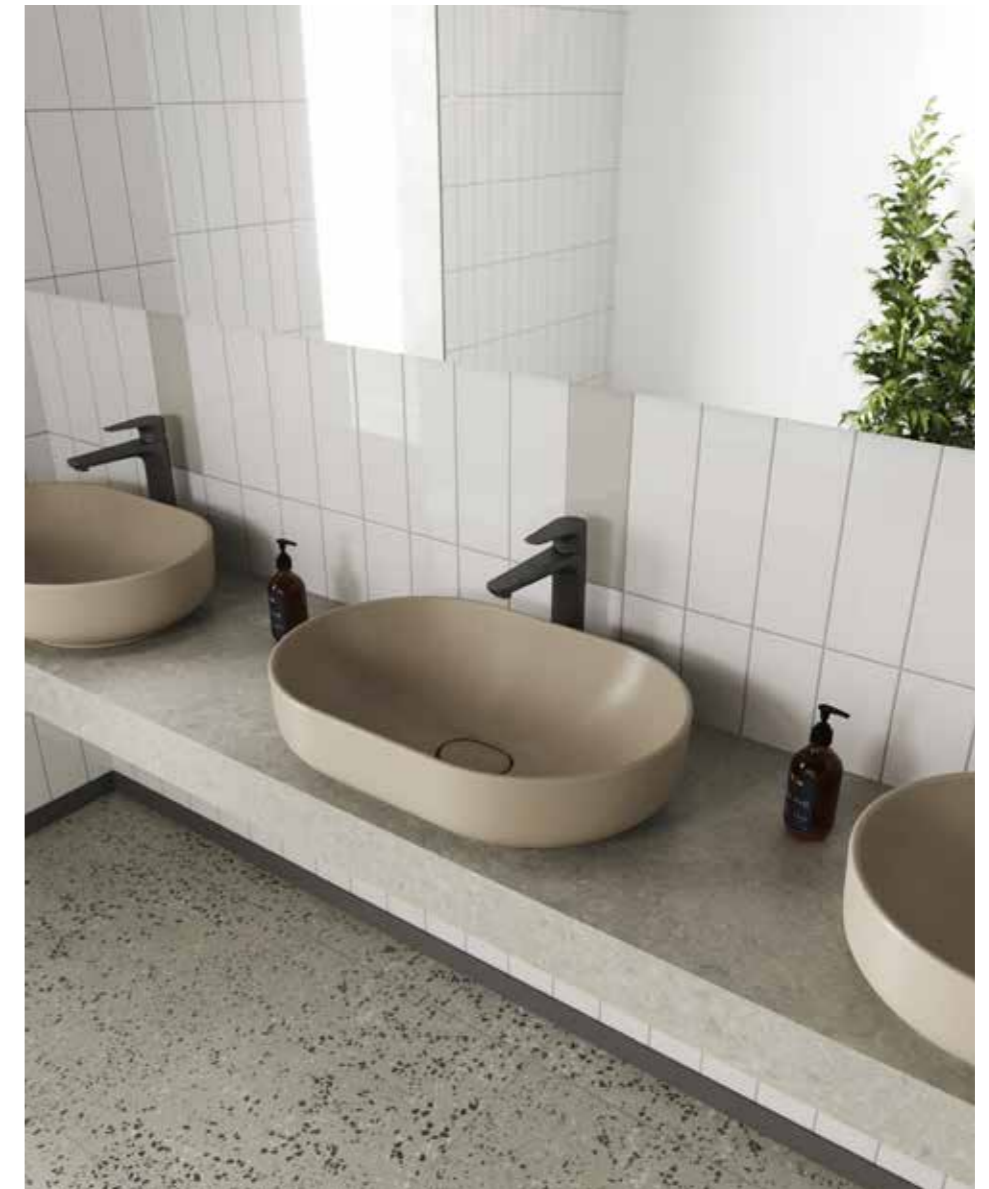

COLOR OPTIONS

Zero 2.0 Countertop Bowl Washbasin Matte Mink / **60x40 cm**
310200200386