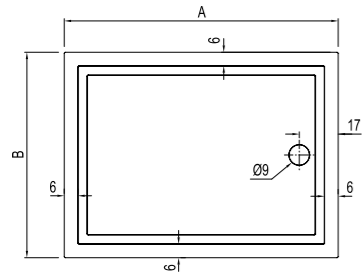

FLAT RECTANGULAR [Height: 3 cm*]

Size cm	A	B
90x75	90	75
100x75	100	75
110x75	110	75
120x75	120	75
130x75	130	75
140x75	140	75
150x75	150	75
160x75	160	75
170x75	170	75