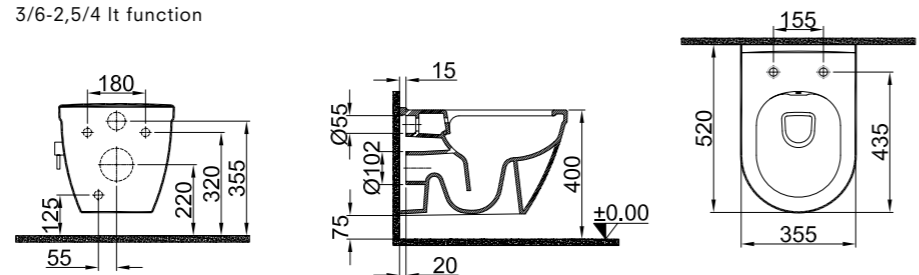

SMARTWASH (RIMLESS) WALL HUNG WC

52x35,5 cm

Bidet function connection
Universal mount (inside-outside)
Integrated bidet valve (Hot/Cold)
Rimless, Jet flush (SmartWash)
Smart installation: Concealed and easy installation
3/6-2,5/4 lt function

Wc With Bidet Function	
White	310200100357

* BACK TO WALL SMARTWASH (RIMLESS) WC SET

65x35,5 cm

Bidet function connection
Universal mount (inside-outside)
Rimless, Jet flush (SmartWash)
3/6 - 2,5/4 lt function

Cistern
Bottom inlet top control