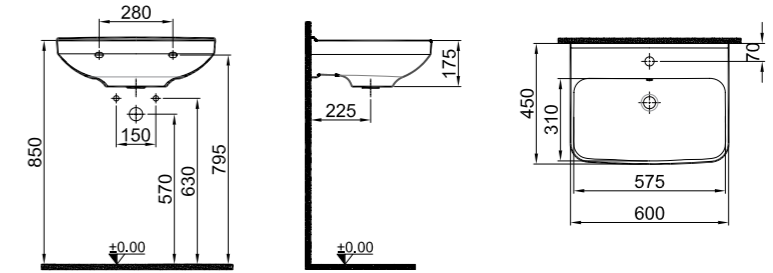

WASHBASIN

60x45 cm
With tap and overflow hole
Suitable for wall mounted
Novatic waste is not included

Washbasin	White	310200200507
Half Pedestal	White	310200800010

Washbasin Single Tap Hole
With Overflow Hole
Wall Mounted

WASHBASIN

55x45 cm
With tap and overflow hole
Suitable for wall mounted
Novatic waste is not included

Washbasin	White	310200200506
Half Pedestal	White	310200800010

Washbasin Single Tap Hole
With Overflow Hole
Wall Mounted