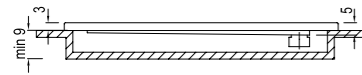

FLAT RECTANGULAR [Height: 3 cm*]

Size cm	A	B
90x75	90	75
100x75	100	75
110x75	110	75
120x75	120	75
130x75	130	75
140x75	140	75
150x75	150	75
160x75	160	75
170x75	170	75