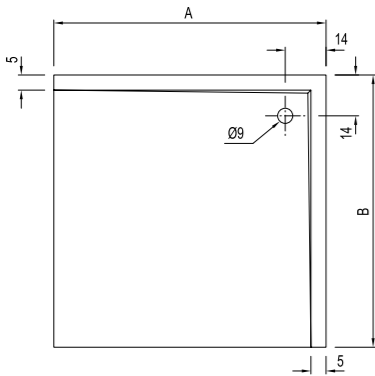

Size cm	A
100x100	100
90x90	90
80x80	80