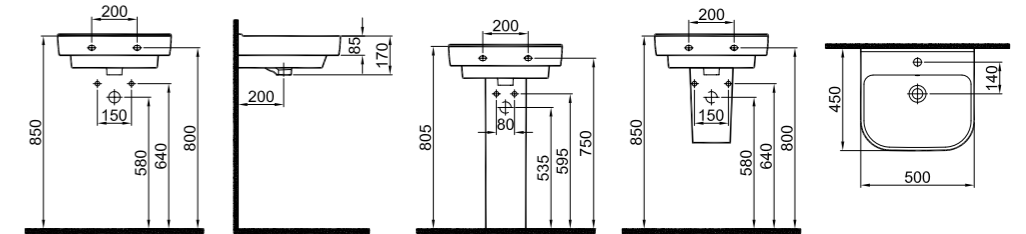

LOFT WASHBASIN

50x45 cm
With tap and overflow hole
Suitable for wall mounted
Novatic waste is not included

Washbasin	White	310200200444
Half Pedestal	White	310200800017