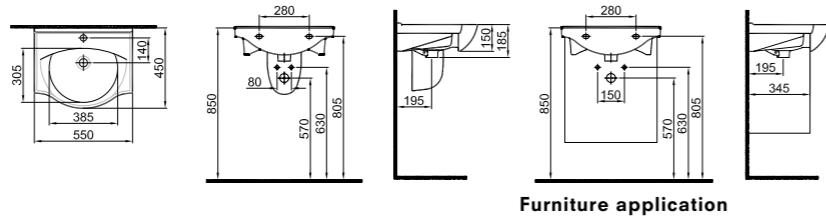

WASHBASINS COMPATIBLE WITH PEDESTAL

OPTIMUM SHELF WASHBASIN

55x45 cm
With tap and overflow hole
Suitable for wall mounted
Novatic waste is not included
Compatible for furniture

PRODUCT	COLOR	CODE
Washbasin	White	310200200087
Half Pedestal	White	310200800014

COUNTERTOP BUILT-IN AND UNDERCOUNTER BUILT-IN WASHBASINS

Idea 2.0 Countertop Bowl Washbasin / 60x40 cm
310200200451