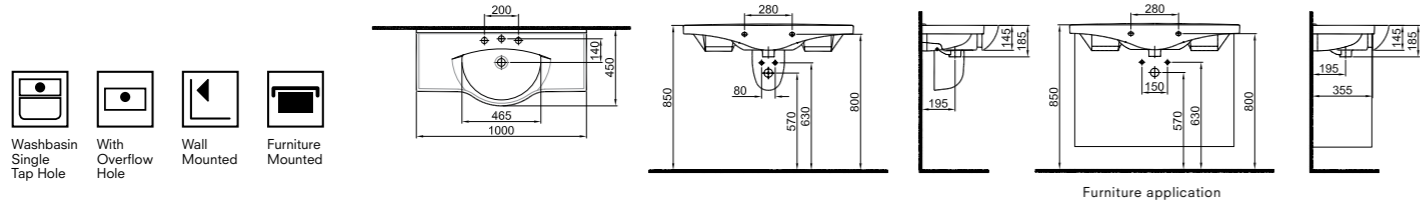

WASHBASINS COMPATIBLE WITH BATHROOM FURNITURE

OPTIMUM SHELF WASHBASIN

100x45 cm
With tap and overflow hole
Suitable for wall mounted
Novatic waste is not included
Compatible for furniture

Washbasin	White	310200200086
Half Pedestal	White	310200800014

OPTIMUM SHELF WASHBASIN

80x45 cm
With tap and overflow hole
Suitable for wall mounted
Novatic waste is not included
Compatible for furniture

Washbasin	White	310200200089
Half Pedestal	White	310200800014