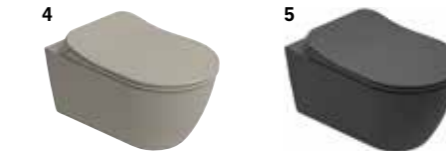

56x35,5 cm
Bidet function connection
Universal mount (inside-outside)
Rimless, Jet flush (SmartWash)
Smart installation: Concealed and easy installation
3/6 - 2,5/4 lt function

COLOR	CODE
Wc With Bidet Function	
1 White	310201100144
2 Matte White	310201100159
3 Matte Pearl	310201100153
4 Matte Mink	310201100156
5 Matte Anthracite Grey	310201100436
6 Black	310201100147
7 Matte Black	310201100150
Wc Without Bidet Function	
1 White	310201100145
2 Matte White	310201100160
3 Matte Pearl	310201100154
4 Matte Mink	310201100157
5 Matte Anthracite Grey	310201100440
6 Black	310201100148
7 Matte Black	310201100151