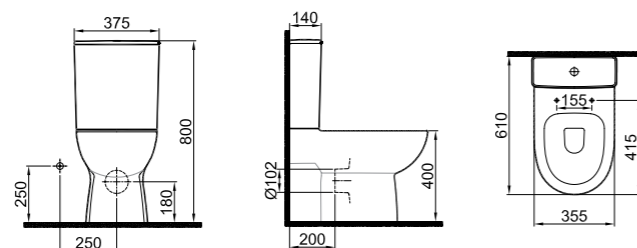

61x35 cm
Bidet function connection
Universal mount (inside-outside)
Rimless, Jet flush (SmartWash)
Saves space (d=61 cm)
3/6 - 2,5/4 lt function

Wc With Bidet Function	White	310200100545
Wc Without Bidet Function	White	310200100546
Bottom Inlet Cistern	White	310200400122
Side Inlet Cistern	White	310200400123

Cistern
Bottom inlet top control