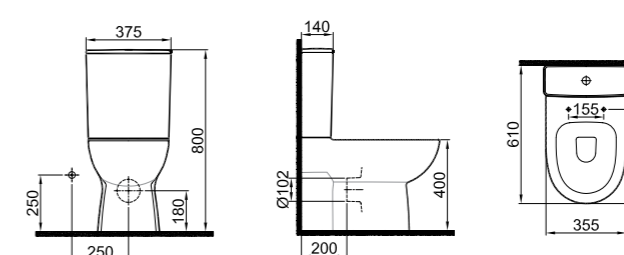

BACK TO WALL WC

LOFT BACK TO WALL SMARTWASH (RIMLESS) WC SET

65x35,5 cm
Bidet function connection
Universal mount (inside-outside)
Rimless, Jet flush (SmartWash)
3/6 - 2,5/4 lt function

Cistern
Bottom inlet top control

Wc With Bidet Function	White	310200100361
Wc Without Bidet Function	White	310200100360
Bottom Inlet Cistern	White	310200400098
Side Inlet Cistern	White	310200400099

MOOD 2.0 BACK TO WALL SMARTWASH (RIMLESS) WC SET

66x35,5 cm
Bidet function connection
Universal mount (inside-outside)
Rimless, Jet flush (SmartWash)
3/6 - 2,5/4 lt function

Cistern
Bottom inlet top control

Wc With Bidet Function	White	310200100397
Wc Without Bidet Function	White	310200100396
Bottom Inlet Cistern	White	310200400098
Side Inlet Cistern	White	310200400099

* IDEA 2.0 BACK TO WALL SMARTWASH (RIMLESS) WC SET

65x35,5 cm
Bidet function connection
Universal mount (inside-outside)
Rimless, Jet flush (SmartWash)
3/6 - 2,5/4 lt function

Cistern
Bottom inlet top control

Wc With Bidet Function	White	310200100555
Wc Without Bidet Function	White	310200100556
Bottom Inlet Cistern	White	310200400122
Side Inlet Cistern	White	310200400123

SmartHygiene is offered as standard in all products.

IDEA 2.0 UNIVERSAL WC SET

68x35,5 cm
Bidet function connection
Universal mount (inside-outside)
3/6 lt function

Cistern
Bottom inlet top control

Wc With Bidet Function	White	310200100274
Wc Without Bidet Function	White	310200100275
Bottom Inlet Cistern	White	310200400096
Side Inlet Cistern	White	310200400097

OPTIMUM BACK TO WALL SMARTWASH (RIMLESS) WC SET

61x35 cm
Bidet function connection
Universal mount (inside-outside)
Rimless, Jet flush (SmartWash)
Saves space (d=61 cm)
3/6 - 2,5/4 lt function

Cistern
Bottom inlet top control