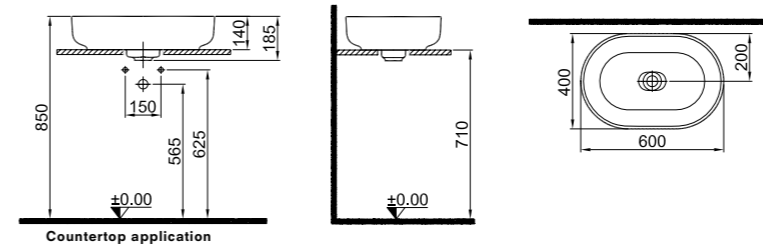

COLOR	CODE
1 White	310200200384
2 Matte White	310200200461
3 Matte Pearl	310200200460
4 Matte Mink	310200200386
5 Matte Anthracite Grey	310200200524
6 Black	310200200458
7 Matte Black	310200200459