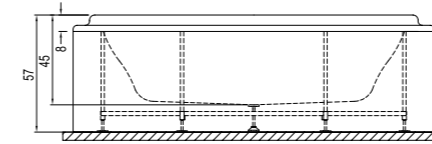

DOT

Size cm	Product	Code
	Bathtub	310201301423
Ø176 cm	Bathtub (Feet Included)	310201301424
	Bathtub (Feet / 360° Panel Included)	310201301441
Ø176 cm Comfort	Hydromassage Bathtub (Feet / Siphon / 360° Panel)	310201301431
	Hydromassage Bathtub (Feet / Siphon Included)	310201301425
Ø176 cm Exclusive	Hydromassage Bathtub (Feet / Siphon / 360° Panel)	310201301435
	Hydromassage Bathtub (Feet / Siphon Included)	310201301427
Ø176 cm Elite	Hydromassage Bathtub (Feet / Siphon / 360° Panel)	310201301439
	Hydromassage Bathtub (Feet / Siphon Included)	310201301428