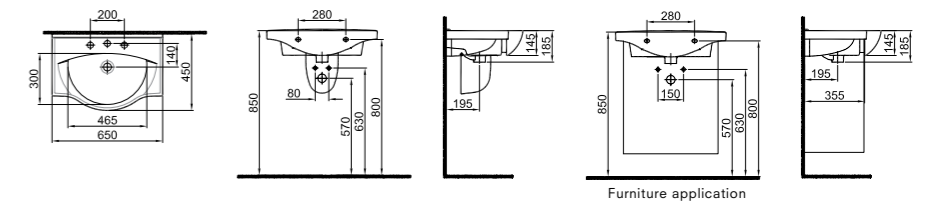

OPTIMUM

UNDERCOUNTER BUILT-IN WASHBASIN

53x40 cm
Without tap hole, with overflow hole
Novatic waste is not included

White	310200200096

UNDERCOUNTER BUILT-IN WASHBASIN

48x38 cm
Without tap hole, with overflow hole
Novatic waste is not included

White	310200200095

SHELF WASHBASIN

100x45 cm
With tap and overflow hole
Suitable for wall mounted
Novatic waste is not included
Compatible for furniture

Washbasin	White	310200200086
Half Pedestal	White	310200800014

SHELF WASHBASIN

80x45 cm
With tap and overflow hole
Suitable for wall mounted
Novatic waste is not included
Compatible for furniture

Washbasin	White	310200200089
Half Pedestal	White	310200800014

SHELF WASHBASIN

65x45 cm
With tap and overflow hole
Suitable for wall mounted
Novatic waste is not included
Compatible for furniture

Washbasin	White	310200200088
Half Pedestal	White	310200800014

SHELF WASHBASIN

55x45 cm
With tap and overflow hole
Suitable for wall mounted
Novatic waste is not included
Compatible for furniture

Washbasin	White	310200200087
Half Pedestal	White	310200800014