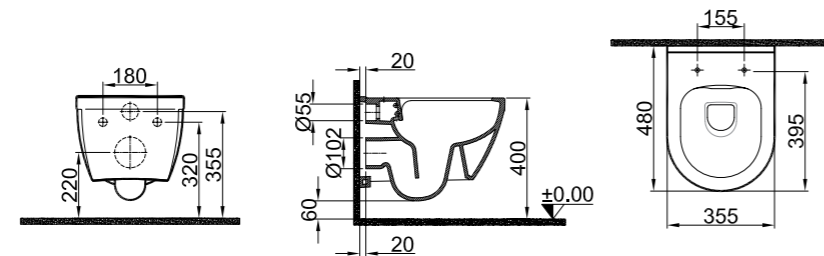

IDEA 2.0 48 CM SMARTWASH (RIMLESS) WALL HUNG WC

48x35,5 cm
Bidet function connection
Universal mount (inside-outside)
Rimless, Jet flush (SmartWash)
Smart installation: Concealed and easy installation
Saves space (d = 48 cm)
3/6 lt function

COLOR	CODE
Wc With Bidet Function	
White	310200100220
Wc Without Bidet Function	
White	310200100246