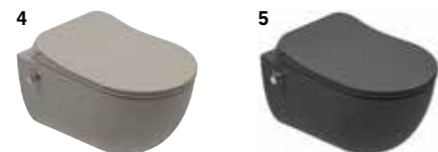

52x36 cm
Bidet function connection
Universal mount (inside-outside)
Integreted bidet valve (Hot / Cold)
Rimless, Jet flush (SmartWash)
Smart installation: Concealed and easy installation
3/6 - 2,5/4 lt function

Wc With Bidet Function

1	White	310201100267
2	Matte White	310201100282
3	Matte Pearl	310201100276
4	Matte Mink	310201100279
5	Matte Anthracite Grey	310201100439
6	Black	310201100270
7	Matte Black	310201100273

SmartHygiene is offered as standard in all products.