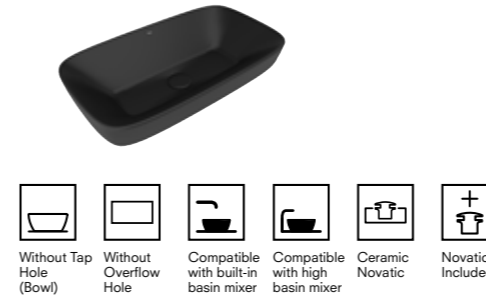

COUNTERTOP WASHBASINS

SPIRIT COUNTERTOP BOWL WASHBASIN

60x40 cm

Without tap and overflow hole
Compatible with built-in basin mixer and high basin mixer
Ceramic cover is included

COLOR	CODE
White	310200200666

DOVE 2.0 COUNTERTOP BOWL WASHBASIN

70x40 cm

Without tap and overflow hole
Compatible with built-in basin mixer and high basin mixer
Ceramic novatic waste is included

COLOR	CODE
White	310200200210
Matte Black	310200200211

DOVE 2.0 COUNTERTOP BOWL WASHBASIN

60x40 cm

Without tap and overflow hole
Compatible with built-in basin mixer and high basin mixer
Ceramic novatic waste is included

COLOR	CODE
White	310200200206
Matte Black	310200200207

SMARTEDGE COUNTERTOP WASHBASIN

Ø45 cm

With tap hole, without overflow hole
5,5 mm thin wall
Ceramic novatic waste is included

1 White	310200200010
2 Matte White	310200200011
3 Matte Mink	310200200014
4 Matte Anthracite Grey	310200200520
5 Matte Black	310200200012

Countertop application

DOVE 2.0 COUNTERTOP BOWL WASHBASIN

70x40 cm

Without tap and overflow hole
Compatible with built-in basin mixer and high basin mixer
Ceramic novatic waste is included

COLOR	CODE
White	310200200202
Matte Black	310200200203