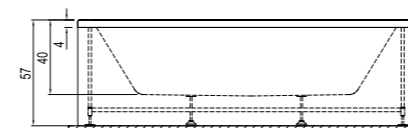

CUBE

Size cm	Product	Color	Code
180x100 cm	Bathtub (Feet / Wood Front Panel Included)	American Walnut	310201301379
		Wengé	310201301380
		Teak	310201301381
	Bathtub Feet / Front and Side Wooden Panels Included)	American Walnut	310201301393
		Wengé	310201301394
		Teak	310201301395
180x100 cm Comfort Hydromassage Function	Bathtub (Feet / Front and 2 Side Wooden Panel Included)	American Walnut	310201301406
		Wengé	310201301407
		Teak	310201301408
	Bathtub (Feet / 2 Front and 2 Side Wooden Panels Included)	American Walnut	310201301420
		Wengé	310201301421
		Teak	310201301422
180x100 cm Exclusive Hydromassage Function	Bathtub (Feet / Siphon / Front Wooden Panel Included)	American Walnut	310201301367
		Wengé	310201301368
		Teak	310201301369
	Bathtub (Feet / Siphon / Front and Side Wooden Panel Included)	American Walnut	310201301382
		Wengé	310201301383
		Teak	310201301384
	Bathtub (Feet / Siphon / Front and 2 Side Wooden Panels Included)	American Walnut	310201300301
		Wengé	310201301397
		Teak	310201301398
	Bathtub (Feet / Siphon / 2 Front and 2 Side Wooden Panel Panel Included)	American Walnut	310201301409
		Wengé	310201301410
		Teak	310201301411
180x100 cm Exclusive Hydromassage Function	Bathtub (Feet / Siphon / Front Wooden Panel Included)	American Walnut	310201301371
		Wengé	310201301372
		Teak	310201301373
	Bathtub (Feet / Siphon / Front and Side Wooden Panel Included)	American Walnut	310201301386
		Wengé	310201301387
		Teak	310201301388
Bathtub (Feet / Siphon / Front and 2 Side Wooden Panel Included)	American Walnut	310201301399	
	Wengé	310201301400	
	Teak	310201301401	
180x100 cm Elite Hydromassage Function	Bathtub (Feet / Siphon / 2 Front and 2 Side Wooden Panel Included)	American Walnut	310201301412
		Wengé	310201301413
		Teak	310201301414
	Bathtub (Feet / Siphon / Front Wooden Panel Included)	American Walnut	310201301375
		Wengé	310201301376
		Teak	310201301377
Bathtub (Feet / Siphon / Front and Side Wooden Panel Included)	American Walnut	310201301390	
	Wengé	310201301391	
	Teak	310201301392	
Bathtub (Feet / Siphon / Front and 2 Side Wooden Panel Included)	American Walnut	310201301403	
	Wengé	310201301404	
	Teak	310201301405	
Bathtub (Feet / Siphon / 2 Front and 2 Side Wooden Panel Included)	American Walnut	310201301416	
	Wengé	310201301417	
	Teak	310201301418