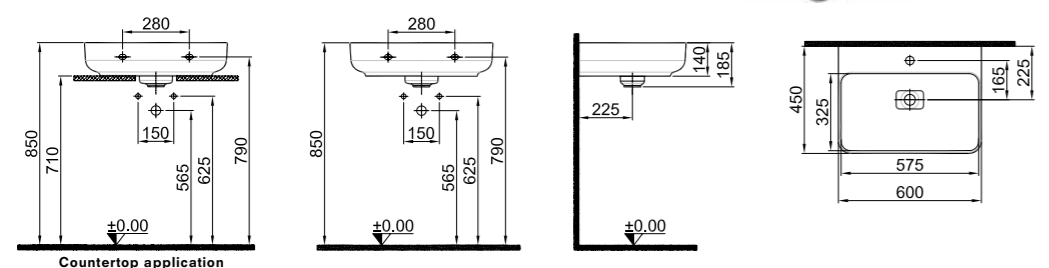

COUNTERTOP WASHBASIN

60x45 cm
With tap hole, without overflow hole
Suitable for wall mounted
Ceramic novatic waste is included

COLOR	CODE
1 White	310200200420
2 Matte White	310200200470
3 Matte Pearl	310200200468
4 Matte Mink	310200200469
5 Matte Anthracite Grey	310200200526
6 Black	310200200466
7 Matte Black	310200200467