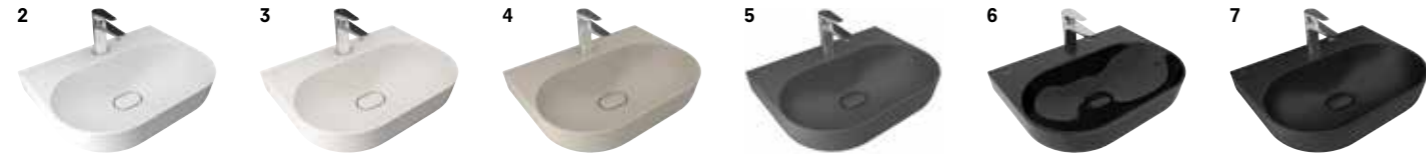

ZERO 2.0

COUNTERTOP WASHBASIN

60x45 cm
With tap hole, without overflow hole
Suitable for wall mounted
Ceramic novatic waste is included

COLOR	CODE
1 White	310200200419
2 Matte White	310200200476
3 Matte Pearl	310200200474
4 Matte Mink	310200200475
5 Matte Anthracite Grey	310200200527
6 Black	310200200472
7 Matte Black	310200200473