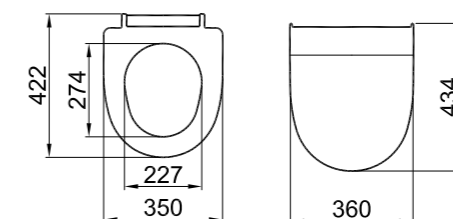

Polipropilen
With plastic hinge
Top fixing
Easily removable soft close seat
(SmartSeat)
* Only compatible with 310200100545 / 310200100546

White	410200400178