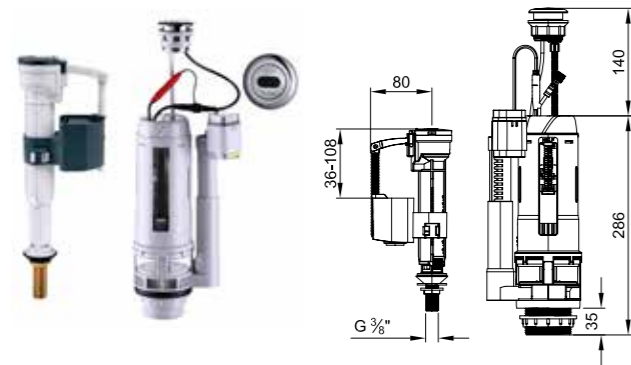

CISTERN MECHANISMS

NEW PRODUCT INFRARED PRO CISTERN MECHANISM

"2,5/4 Liter (Compatible with 3/6 Liter), Two-stage
Compatible with bottom inlet WC pan cistern
Anti-dirty feature
Easy access inside the cistern
Easy cleaning via filter above the fill valve "

CODE

410200700051

FLUSH SYSTEMS

CODE