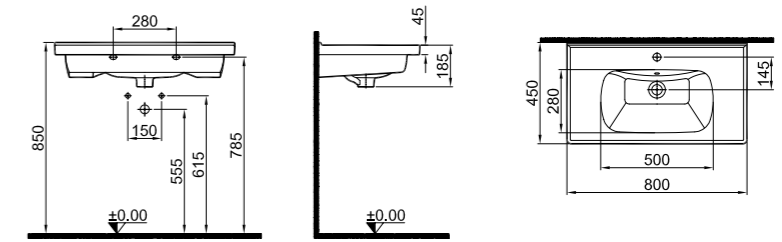

IDEA 2.0 SHELF WASHBASIN

80x45 cm
With tap and overflow hole
Suitable for wall mounted
Novatic waste is not included
Compatible for furniture

White	310200200321