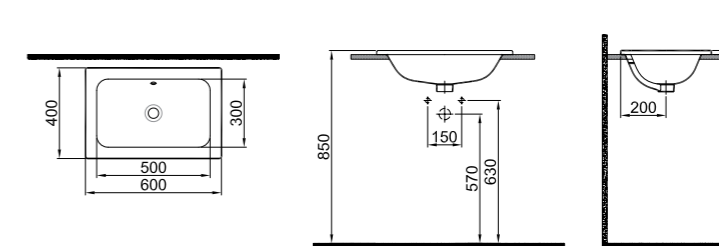

48 CM SMARTWASH (RIMLESS) WALL HUNG WC

48x35,5 cm

Bidet function connection
Universal mount (inside-outside)
Rimless, Jet flush (SmartWash)
Smart installation: Concealed and easy installation
Saves space (d = 48 cm)
3/6 lt function

Wc With Bidet Function

White 310200100220

Wc Without Bidet Function

White 310200100246

Jet Flush Wc

Concealed Installation

Compact Wall-Hung Wc