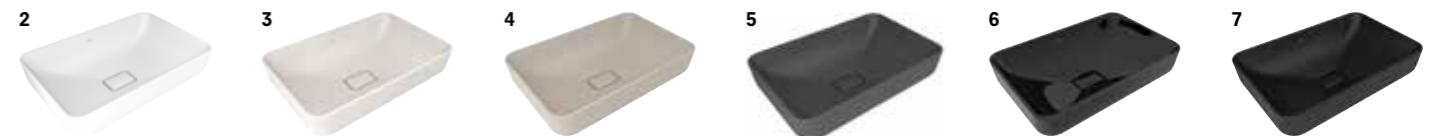

COLOR	CODE
1 White	310200200381
2 Matte White	310200200465
3 Matte Pearl	310200200464
4 Matte Mink	310200200383
5 Matte Anthracite Grey	310200200525
6 Black	310200200462
7 Matte Black	310200200463