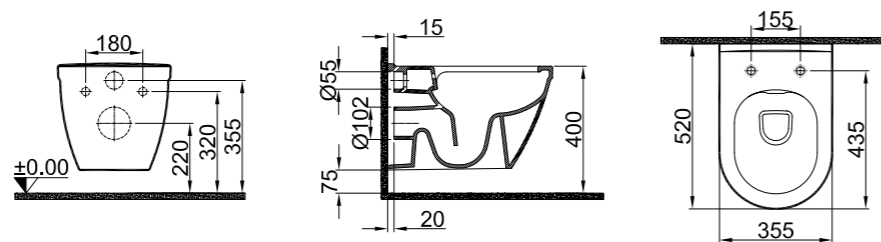

IDEA 2.0 SMARTWASH (RIMLESS) WALL HUNG WC

52x35,5 cm
Bidet function connection
Universal mount (inside-outside)
Rimless, Jet flush (SmartWash)
Smart installation: Concealed and easy installation
3/6-2,5/4 lt function

COLOR	CODE
Wc With Bidet Function	
White	310200100281
Wc Without Bidet Function	
White	310200100280