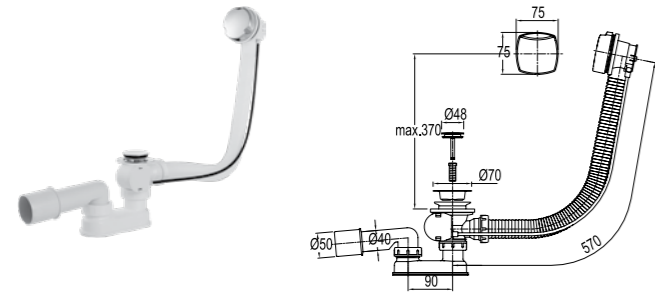

BATHTUBS AND SHOWER SIPHONS

* BATHTUB SIPHON LUXURY WITH CONTROLLER

COLOR	CODE
Chrome	410200600054