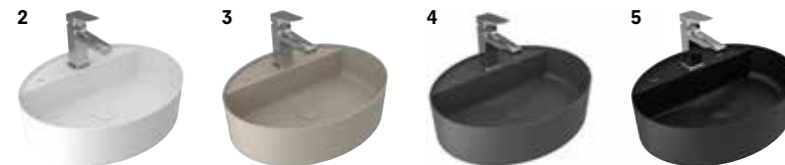

# ZERO 2.0

Drop In Washbasin / 60x40 cm  
310200200541

COLOR CODE

**NEW PRODUCT** \* COUNTERTOP BOWL WASHBASIN

**1**  **Ø40 cm**  
Without tap and overflow hole  
Compatible with built-in basin mixer and high basin mixer  
Ceramic cover is included