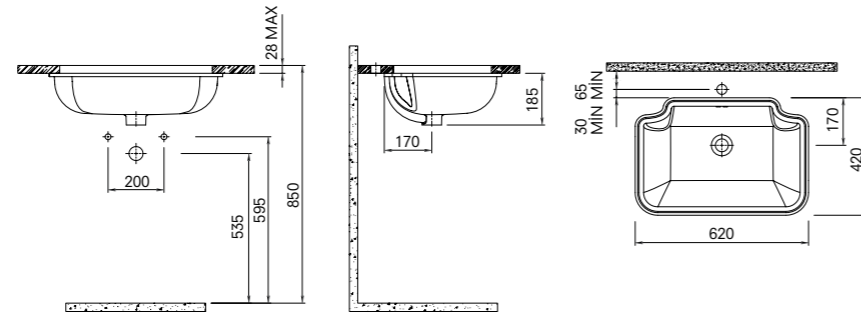

COUNTERTOP BUILT-IN AND UNDERCOUNTER BUILT-IN WASHBASINS

VICTORIAN UNDERCOUNTER BUILT-IN WASHBASIN

62x42 cm
Without tap hole, with overflow hole
Novatic waste is not included

COLOR	CODE
White	31020020063