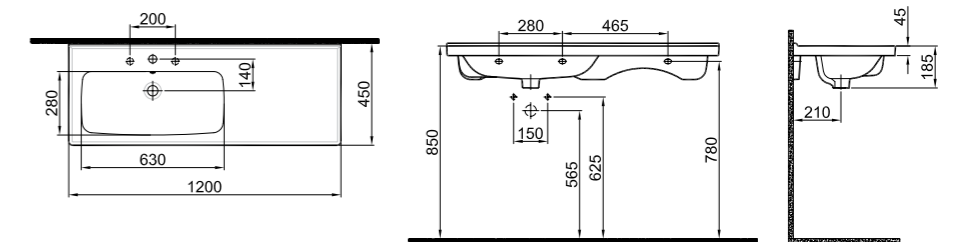

SHELF WASHBASIN

120x45 cm

With tap and overflow hole
Suitable for wall mounted
Novatic waste is not included
Compatible for furniture

COLOR	CODE
White	310200200448

SHELF WASHBASIN

100x45 cm

With tap and overflow hole
Suitable for wall mounted
Novatic waste is not included
Compatible for furniture