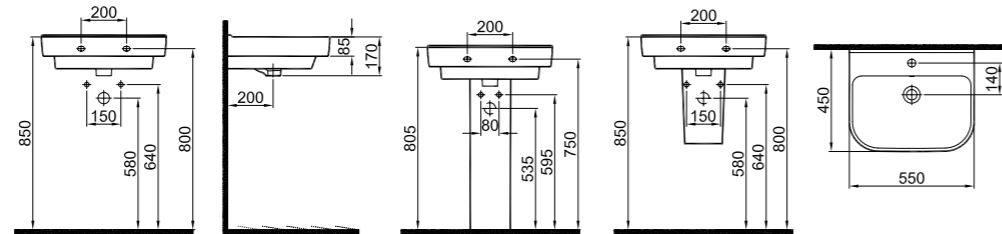

LOFT WASHBASIN

55x45 cm
With tap and overflow hole
Suitable for wall mounted
Novatic waste is not included

Washbasin	White	310200200445
Half Pedestal	White	310200800017