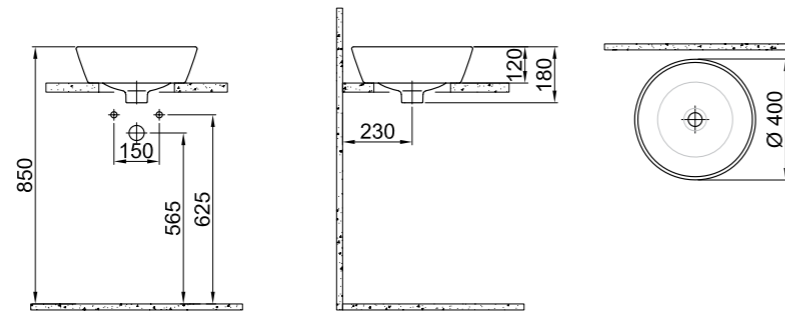

STIL PRO COUNTERTOP BOWL WASHBASIN

Ø40
Without tap and overflow hole
Compatible with built-in basin mixer and high basin mixer
Novatic waste is not included

White	310200200030

STIL PRO COUNTERTOP BOWL WASHBASIN

60x40 cm
Without tap and overflow hole
Compatible with built-in basin mixer and high basin mixer
Novatic waste is not included