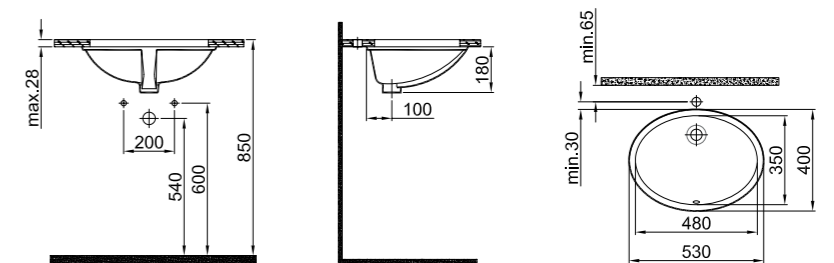

SmarterHygiene is offered as standard in all products.