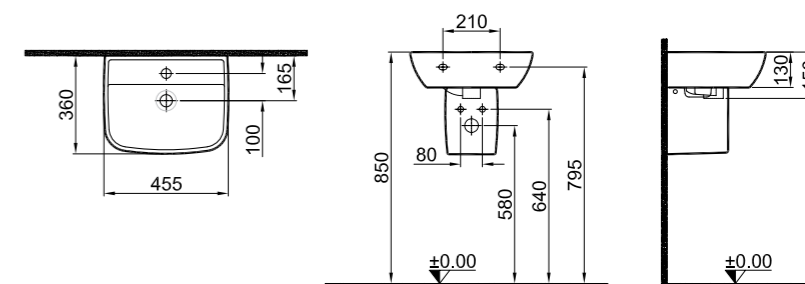

BABEL

WASHBASIN

60x50 cm

With tap and overflow hole
Suitable for wall mounted
Novatic waste is not included

PRODUCT	COLOR	CODE
Washbasin	White	310200200047
Pedestal	White	310200800009
Half Pedestal	White	310200800010

WASHBASIN

55x45,5 cm

With tap and overflow hole
Suitable for wall mounted
Novatic waste is not included

Washbasin	White	310200200046
Pedestal	White	310200800009
Half Pedestal	White	310200800010

SmarterHygiene is offered as standard in all products.

WASHBASIN

45x36 cm

With tap and overflow hole
Suitable for wall mounted
Novatic waste is not included

Washbasin	White	310200200052
Slim Half Pedestal	White	310200800012

WALL HUNG WC

56x35,5 cm

Bidet function connection
Universal mount (inside-outside)
3/6 lt function

Wc With Bidet Function

White	310200100019

Wc Without Bidet Function

White	310200100024

BACK TO WALL WC (WITHOUT CISTERN)

56x35,5 cm

Bidet function connection
Universal mount (inside-outside)
3/6 lt function

Wc With Bidet Function

White	310200100021

Wc Without Bidet Function

White	310200100023

SmarterHygiene is offered as standard in all products.