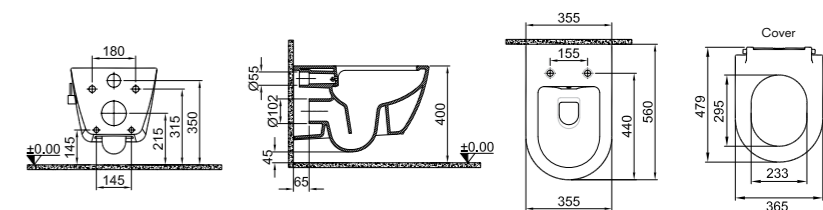

COLOR OPTIONS

DOVE 2.0 COUNTERTOP BOWL WASHBASIN

60x40 cm

Without tap and overflow hole
Compatible with built-in basin mixer and high basin mixer
Ceramic novatic waste is included

COLOR	CODE
Matte Black	310200200207

DOVE 2.0 COUNTERTOP BOWL WASHBASIN

70x40 cm

Without tap and overflow hole
Compatible with built-in basin mixer and high basin mixer
Ceramic novatic waste is included

COLOR	CODE
Matte Black	310200200203

DOVE 2.0 COUNTERTOP BOWL WASHBASIN

70x40 cm

Without tap and overflow hole
Compatible with built-in basin mixer and high basin mixer
Ceramic novatic waste is included

COLOR	CODE
Matte Black	310200200211

SmarterHygiene is offered as standard in all products.

DOVE 2.0 SMARTWASH (RIMLESS) WALL HUNG WC SET (WC + SEAT)

1

56x35,5 cm

Bidet function connection
Universal mount (inside-outside)
Rimless, Jet flush (SmartWash)
Smart installation: Concealed and easy installation
3/6 - 2,5/4 lt function

2

3

4

5

6

Wc With Bidet Function

1	Matte White	310201100159
2	Matte Pearl	310201100153
3	Matte Mink	310201100156
4	Matte Anthracite Grey	310201100436
5	Black	310201100147
6	Matte Black	310201100150

Wc Without Bidet Function

1	Matte White	310201100160
2	Matte Pearl	310201100154
3	Matte Mink	310201100157
4	Matte Anthracite Grey	310201100440
5	Black	310201100148
6	Matte Black	310201100151

DOVE 2.0 SMARTWASH (RIMLESS) WALL HUNG WC SET (WC + SEAT)

1

56x36 cm

Bidet function connection
Universal mount (inside-outside)
Integreted bidet valve (Hot / Cold)
Rimless, Jet flush (SmartWash)
Smart installation: Concealed and easy installation
3/6 - 2,5/4 lt function

2

3

4

5

6

Wc With Bidet Function

1	Matte White	310201100161
2	Matte Pearl	310201100155
3	Matte Mink	310201100158
4	Matte Anthracite Grey	310201100437
5	Black	310201100149
6	Matte Black	310201100152