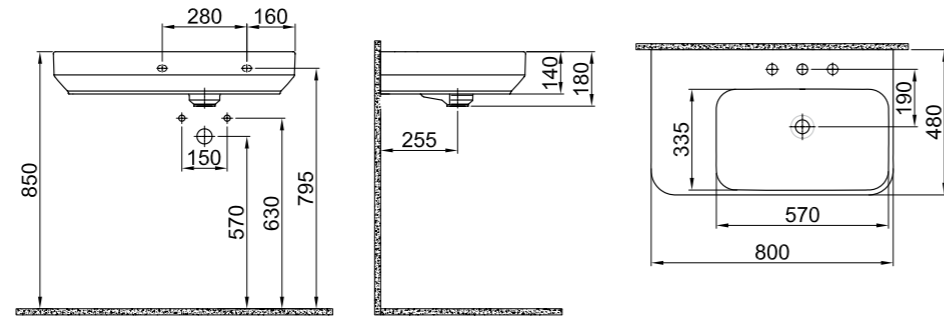

COUNTERTOP WASHBASINS

FOLD PRO COUNTERTOP WASHBASIN

80x48 cm
With tap and overflow hole
Suitable for wall mounted
Ceramic novatic waste is included