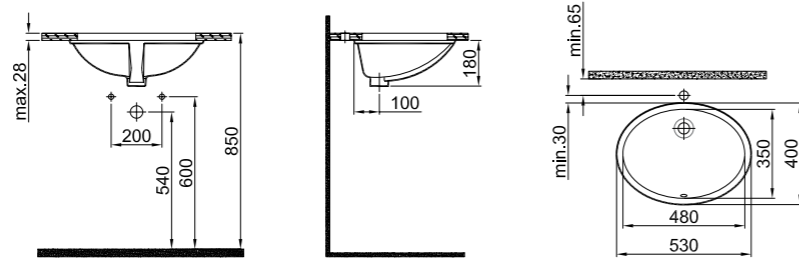

OPTIMUM

UNDERCOUNTER BUILT-IN WASHBASIN

53x40 cm
Without tap hole, with overflow hole
Novatic waste is not included

White	310200200096

UNDERCOUNTER BUILT-IN WASHBASIN

48x38 cm
Without tap hole, with overflow hole
Novatic waste is not included

White	310200200095

SHELF WASHBASIN

100x45 cm
With tap and overflow hole
Suitable for wall mounted
Novatic waste is not included
Compatible for furniture

Washbasin	White	310200200086
Half Pedestal	White	310200800014

SHELF WASHBASIN

80x45 cm
With tap and overflow hole
Suitable for wall mounted
Novatic waste is not included
Compatible for furniture

Washbasin	White	310200200089
Half Pedestal	White	310200800014

SHELF WASHBASIN

65x45 cm
With tap and overflow hole
Suitable for wall mounted
Novatic waste is not included
Compatible for furniture

Washbasin	White	310200200088
Half Pedestal	White	310200800014

SHELF WASHBASIN

55x45 cm
With tap and overflow hole
Suitable for wall mounted
Novatic waste is not included
Compatible for furniture

Washbasin	White	310200200087
Half Pedestal	White	310200800014