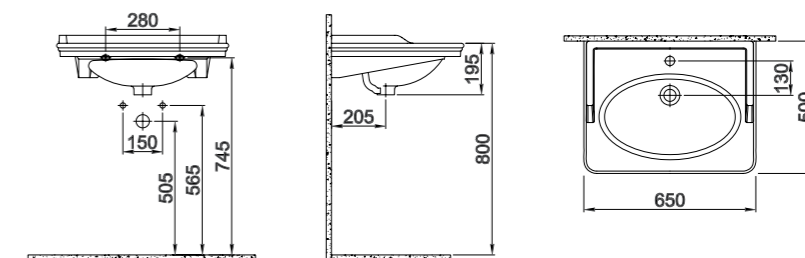

SmartHygiene is offered as standard in all products.