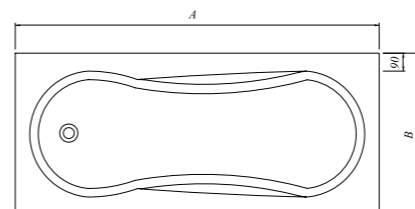

MARINA

Size cm	A	B
150x70	150	70
160x70	160	70
170x70	170	70
180x70	180	70
150x75	150	75
160x75	180	75
170x75	170	75
180x80	180	80

Size cm	Product	Code
180x80 cm	Bathtub	310201301013
	Bathtub (Feet Included)	310201300238
	Bathtub (Feet / Front Panel Included)	310201300239
	Bathtub (Feet / Front and Side Panel Included)	310201300240
180x75 cm	Bathtub	310201301014
	Bathtub (Feet Included)	310201301015
	Bathtub (Feet / Front Panel Included)	310201301016
	Bathtub (Feet / Front and Side Panel Included)	310201301017
180x70 cm	Bathtub	310201301018
	Bathtub (Feet Included)	310201301019
	Bathtub (Feet / Front Panel Included)	310201301020
	Bathtub (Feet / Front and Side Panel Included)	310201300345
170x75 cm	Bathtub	310201301577
	Bathtub (Feet Included)	310201300992
	Bathtub (Feet / Front Panel Included)	310201300237
	Bathtub (Feet / Front and Side Panel Included)	310201301011
160x75 cm	Bathtub	310201300344
	Bathtub (Feet Included)	310201301578
	Bathtub (Feet / Front Panel Included)	310201300235
	Bathtub (Feet / Front and Side Panel Included)	310201300990
150x75 cm	Bathtub	310201300953
	Bathtub (Feet Included)	310201300954
	Bathtub (Feet / Front Panel Included)	310201300965
170x70 cm	Bathtub (Feet / Front and Side Panel Included)	310201300234
	Bathtub	310201300935
	Bathtub (Feet Included)	310201300227
160x70 cm	Bathtub (Feet / Front Panel Included)	310201300229
	Bathtub (Feet / Front and Side Panel Included)	310201300945
	Bathtub	310201300916
150x70 cm	Bathtub (Feet Included)	310201300917
	Bathtub (Feet / Front Panel Included)	310201300226
	Bathtub (Feet / Front and Side Panel Included)	310201300933
	Bathtub	310201300899
150x70 cm	Bathtub (Feet Included)	310201301579
	Bathtub (Feet / Front Panel Included)	310201300224
	Bathtub (Feet / Front and Side Panel Included)	310201300914