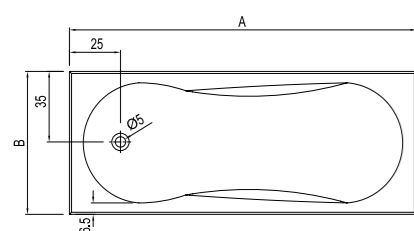

MARINA [Hydromassage Function]

Size cm	A	B	C
150x70	150	70	76
160x70	160	70	86
170x70	170	70	96
170x75	170	75	96

Size cm	Product	Code
170x75 cm Hydromassage Function	Comfort Bathtub (Feet / Siphon / Front Panel Included)	310201300236
	Comfort Bathtub (Feet / Siphon / Front and Side Panel Included)	310201301003
	Exclusive Bathtub (Feet / Siphon / Front Panel Included)	310201300998
	Exclusive Bathtub (Feet / Siphon / Front and Side Panel)	310201301005
	Elite Bathtub (Feet / Siphon / Front Panel Included)	310201301000
	Elite Bathtub (Feet / Siphon / Front and Side Panel Included)	310201301007
160x75 cm Hydromassage Function	Comfort Bathtub (Feet / Siphon / Front Panel Included)	310201300977
	Comfort Bathtub (Feet / Siphon / Front and Side Panel Included)	310201300984
	Exclusive Bathtub (Feet / Siphon / Front Panel Included)	310201300979
	Exclusive Bathtub (Feet / Siphon / Front and Side Panel)	310201300986
	Elite Bathtub (Feet / Siphon / Front Panel Included)	310201300981
	Elite Bathtub (Feet / Siphon / Front and Side Panel Included)	310201300988
150x75 cm Hydromassage Function	Comfort Bathtub (Feet / Siphon / Front Panel Included)	310201300959
	Comfort Bathtub (Feet / Siphon / Front and Side Panel Included)	310201300967
	Exclusive Bathtub (Feet / Siphon / Front Panel Included)	310201300961
	Exclusive Bathtub (Feet / Siphon / Front and Side Panel)	310201300233
	Elite Bathtub (Feet / Siphon / Front Panel Included)	310201300963
	Elite Bathtub (Feet / Siphon / Front and Side Panel Included)	310201300970
170x70 cm Hydromassage Function	Comfort Bathtub (Feet / Siphon / Front Panel Included)	310201300939
	Comfort Bathtub (Feet / Siphon / Front and Side Panel Included)	310201300230
	Exclusive Bathtub (Feet / Siphon / Front Panel Included)	310201300228
	Exclusive Bathtub (Feet / Siphon / Front and Side Panel)	310201300231
	Comfort Bathtub (Feet / Siphon / Front Panel Included)	310201300923
	Comfort Bathtub (Feet / Siphon / Front and Side Panel Included)	310201300929
160x70 cm Hydromassage Function	Exclusive Bathtub (Feet / Siphon / Front Panel Included)	310201300925
	Exclusive Bathtub (Feet / Siphon / Front and Side Panel)	310201300931
	Comfort Bathtub (Feet / Siphon / Front Panel Included)	310201300905
150x70 cm Hydromassage Function	Comfort Bathtub (Feet / Siphon / Front and Side Panel Included)	310201300910
	Exclusive Bathtub (Feet / Siphon / Front Panel Included)	310201300907
	Exclusive Bathtub (Feet / Siphon / Front and Side Panel)	310201300912