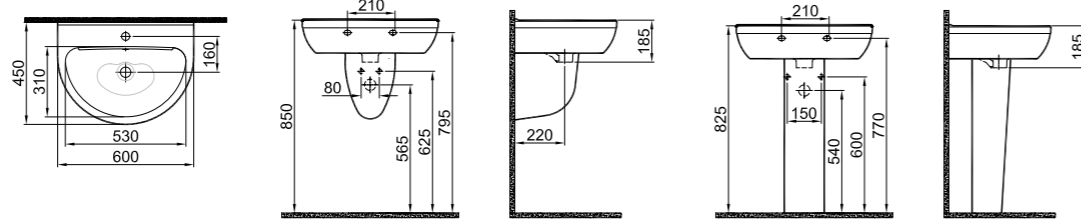

IDEA 2.0

WASHBASIN

60x45 cm

With tap and overflow hole
Suitable for wall mounted
Novatic waste is not included

PRODUCT	COLOR	CODE
Washbasin	White	310200200440
Pedestal	White	310200800015
Half Pedestal	White	310200800017

WASHBASIN

55x45 cm

With tap and overflow hole
Suitable for wall mounted
Novatic waste is not included