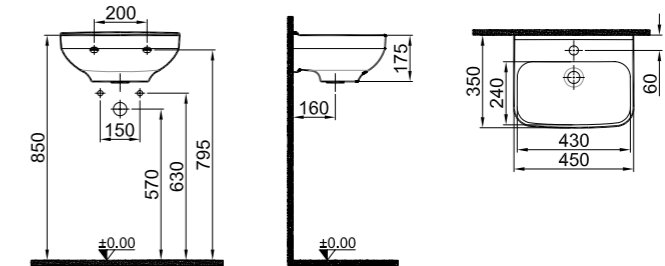

SMALL WASHBASINS

LOFT WASHBASIN

50x45 cm
With tap and overflow hole
Suitable for wall mounted
Novatic waste is not included

PRODUCT	COLOR	CODE
Washbasin	White	310200200444
Half Pedestal	White	310200800017

LOFT WASHBASIN

45x45 cm
With tap and overflow hole
Suitable for wall mounted
Novatic waste is not included

Washbasin	White	310200200447
Slim Half Pedestal	White	310200800016

MOOD 2.0 WASHBASIN

50x45 cm
With tap and overflow hole
Suitable for wall mounted
Novatic waste is not included

Washbasin	White	310200200505
Half Pedestal	White	310200800010

SmarHygiene is offered as standard in all products.

MOOD 2.0 WASHBASIN

45x35 cm
With tap hole, without overflow hole
Suitable for wall mounted
Novatic waste is not included

Washbasin	White	310200200504
Slim Half Pedestal	White	310200800012

IDEA 2.0 WASHBASIN

50x45 cm
With tap and overflow hole
Suitable for wall mounted
Novatic waste is not included

Washbasin	White	310200200438
Pedestal	White	310200800015
Half Pedestal	White	310200800017

IDEA 2.0 WASHBASIN

50x30 cm
With tap hole, without overflow hole
Suitable for wall mounted
Compatible for furniture

White	310200200452

SmarHygiene is offered as standard in all products.