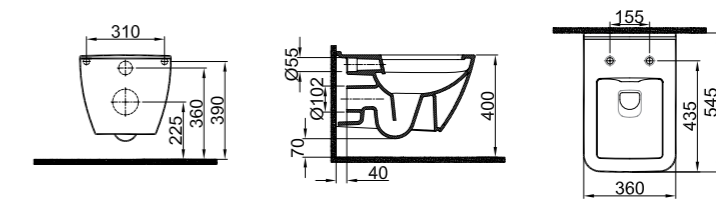

ULTRA SLIM SMART SEAT

Duroplast
With metal hinge
Top fixing
Easily removable soft close seat
(SmartSeat)

White 310200700061