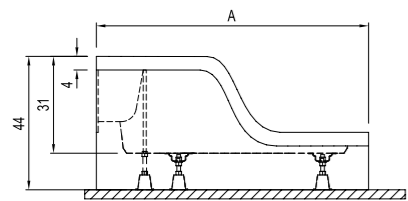

Size cm	A	B
90x90	90	35
100x100	100	45
110x110	110	55

* The specified height is the distance from the finished floor to the top of the shower tray.