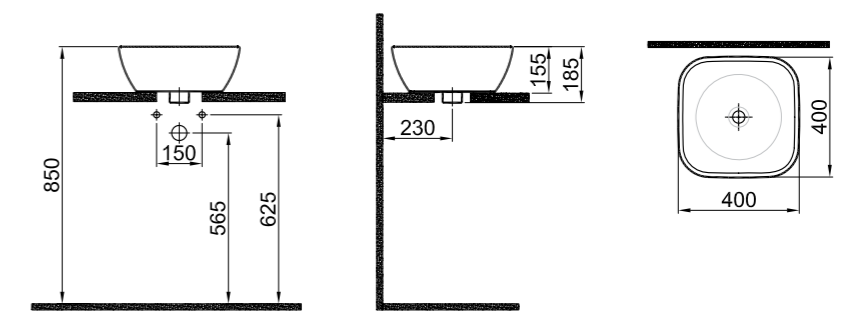

## BABEL COUNTERTOP BOWL WASHBASIN

**40x40 cm**  
 Without tap and overflow hole  
 Compatible with built-in basin mixer and high basin mixer  
 Novatic waste is not included

White	310200200040
-------	--------------