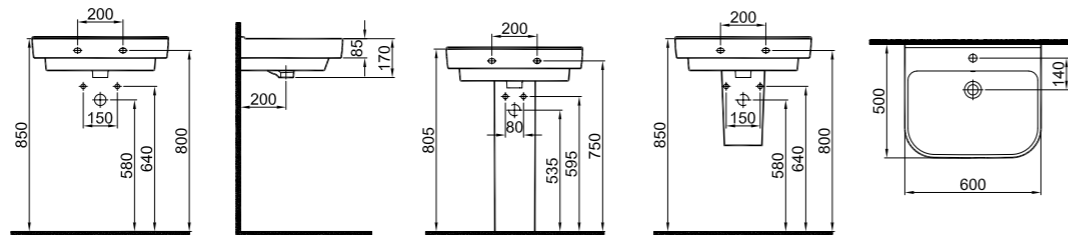

LOFT WASHBASIN

60x50 cm
With tap and overflow hole
Suitable for wall mounted
Novatic waste is not included

Washbasin	White	310200200446
Half Pedestal	White	310200800017