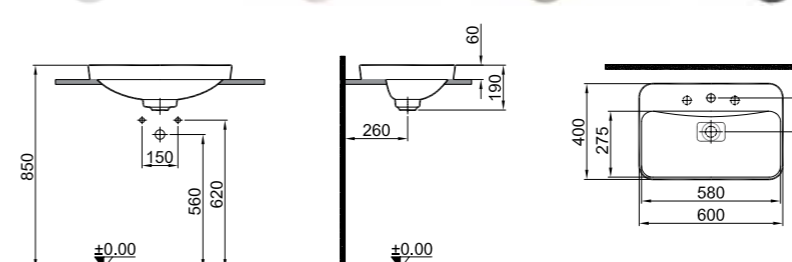

NEW PRODUCT DROP IN WASHBASIN

60x40 cm
With tap hole, without overflow hole
Ceramic cover is included

COLOR	CODE
1 White	310200200541
2 Matte White	310200200546
3 Matte Pearl	310200200544
4 Matte Mink	310200200545
5 Matte Anthracite Grey	310200200547
6 Black	310200200542
7 Matte Black	310200200543