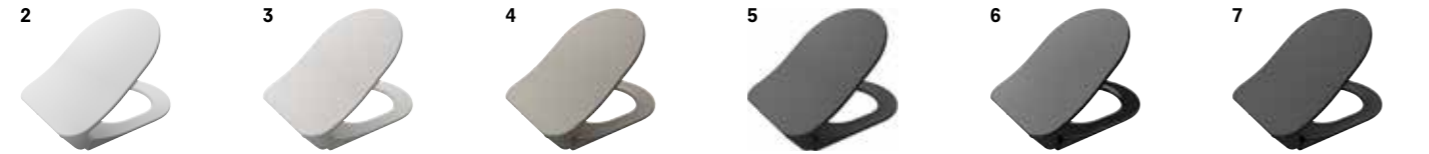

DOVE 2.0

ULTRA SLIM SMART SEAT

1

Duroplast
With metal hinge
Top fixing
Easily removable soft close seat (SmartSeat)

COLOR	CODE
1 White	310200700043
2 Matte White	310200700049
3 Matte Pearl	310200700046
4 Matte Mink	310200700047
5 Matte Anthracite Grey	310200700070
6 Black	310200700044
7 Matte Black	310200700045