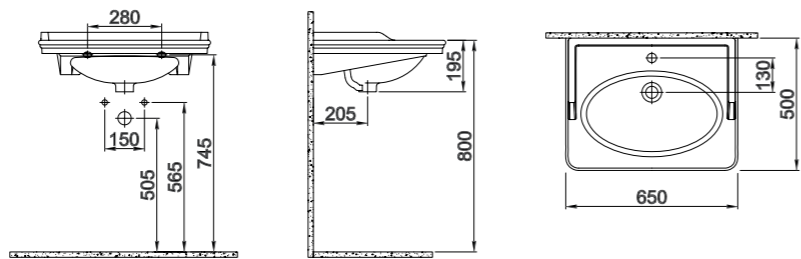

SmartHygiene is offered as standard in all products.

MOOD 2.0 SHELF WASHBASIN

100x45 cm
With tap and overflow hole
Suitable for wall mounted
Novatic waste is not included
Compatible for furniture

White	310200200497