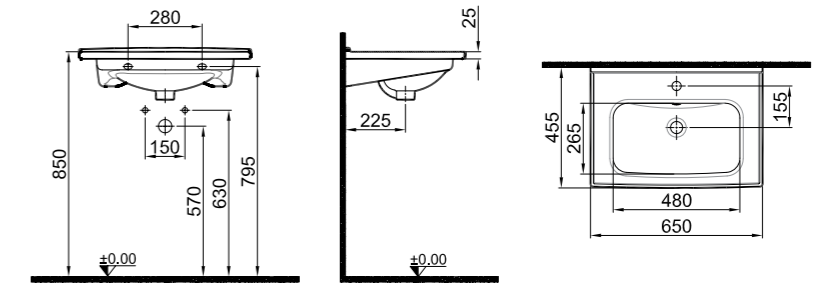

SHELF WASHBASIN

65x45 cm
With tap and overflow hole
Suitable for wall mounted
Novatic waste is not included
Compatible for furniture

White	310200200495