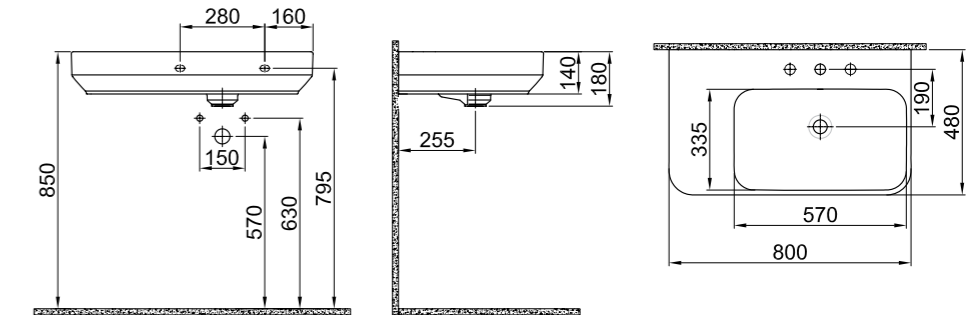

## SMARTWASH (RIMLESS) WALL HUNG WC

**54x35,5 cm**

Bidet function connection  
Universal mount (inside-outside)  
Rimless, Jet flush (SmartWash)  
Smart installation: Concealed and easy installation  
3/6 - 2,5/4 lt function