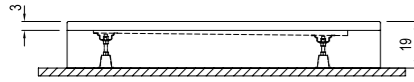

PANELLED RECTANGULAR [Height: 19 cm*]

Size cm	A	B
100x90	100	90
110x90	110	90
120x90	120	90
130x90	130	90
140x90	140	90
150x90	150	90
160x90	160	90
170x90	170	90
180x90	170	90

Size cm	Product	Code
180x90 cm	Shower Tray (Feet / Front Panel Included)	310201300603
	Shower Tray (Feet / L Panel Included)	310201300605
170x90 cm	Shower Tray (Feet / Front Panel Included)	310201300598
	Shower Tray (Feet / L Panel Included)	310201300600
160x90 cm	Shower Tray (Feet / Front Panel Included)	310201300689
	Shower Tray (Feet / L Panel Included)	310201300691
150x90 cm	Shower Tray (Feet / Front Panel Included)	310201300716
	Shower Tray (Feet / L Panel Included)	310201300165
140x90 cm	Shower Tray (Feet / Front Panel Included)	310201300173
	Shower Tray (Feet / L Panel Included)	310201300739
130x90 cm	Shower Tray (Feet / Front Panel Included)	310201300732
	Shower Tray (Feet / L Panel Included)	310201300734
120x90 cm	Shower Tray (Feet / Front Panel Included)	310201300700
	Shower Tray (Feet / L Panel Included)	310201300162
110x90 cm	Shower Tray (Feet / Front Panel Included)	310201300557
	Shower Tray (Feet / L Panel Included)	310201300559
100x90 cm	Shower Tray (Feet / Front Panel Included)	310201300590
	Shower Tray (Feet / L Panel Included)	310201300123