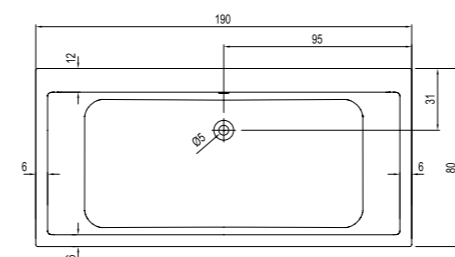

BABEL 190x80 cm

Size cm	Product	Code
190x80 cm	Bathtub	310201301253
	Bathtub (Feet Included)	310201301254
	Bathtub (Feet / Front Panel Included)	310201300271
	Bathtub (Feet / L Panel Included)	310201300272
190x80 cm Comfort Hydromassage Function	Bathtub (Feet / Siphon / Front Panel Included)	310201301255
	Bathtub (Feet / Siphon / L Panel Included)	310201301258
190x80 cm Exclusive Hydromassage Function	Bathtub (Feet / Siphon / Front Panel Included)	310201301256
	Bathtub (Feet / Siphon / L Panel Included)	310201301259
190x80 cm Elite Hydromassage Function	Bathtub (Feet / Siphon / Front Panel Included)	310201301257
	Bathtub (Feet / Siphon / L Panel Included)	310201301260