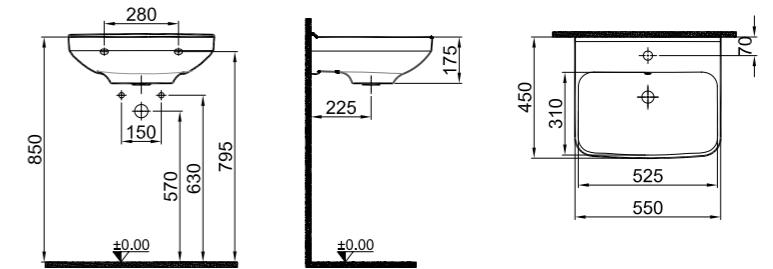

### WASHBASIN

**55x45 cm**  
With tap and overflow hole  
Suitable for wall mounted  
Novatic waste is not included

Washbasin	White	310200200506
Half Pedestal	White	310200800010

Washbasin Single Tap Hole  
With Overflow Hole  
Wall Mounted