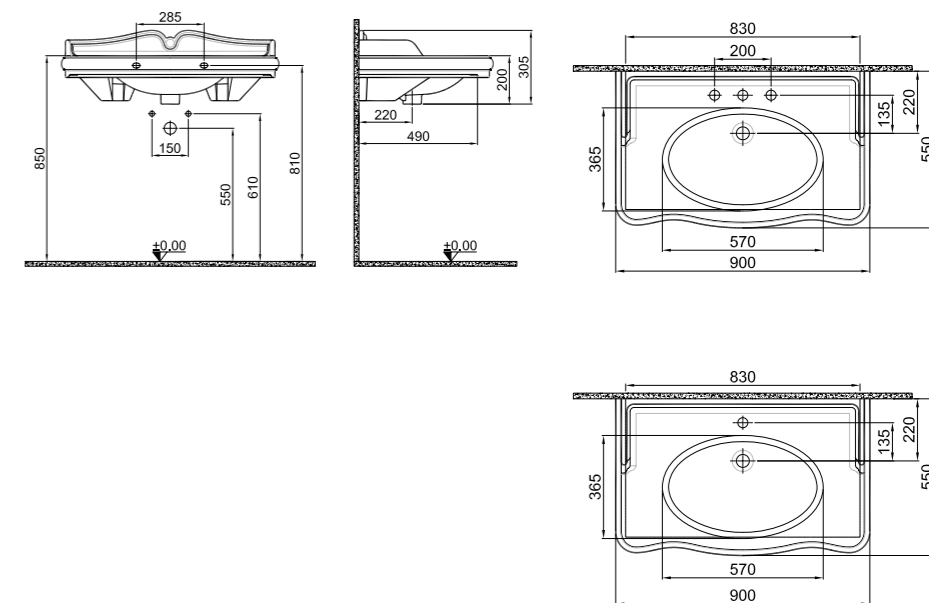

SHELF WASHBASIN

90x55,5 cm
With tap and overflow hole
Suitable for wall mounted
Novatic waste is not included
Compatible for furniture

PRODUCT	COLOR	CODE
Single Tap Hole	White	31020020084
3 Tap Hole	White	31020020085

- Washbasin Single Tap Hole
- With Three Tap Holes
- With Overflow Hole
- Wall Mounted
- Furniture Mounted

UNDERCOUNTER BUILT-IN WASHBASIN

62x42 cm
Without tap hole with overflow hole
Novatic waste is not included

White	31020020063