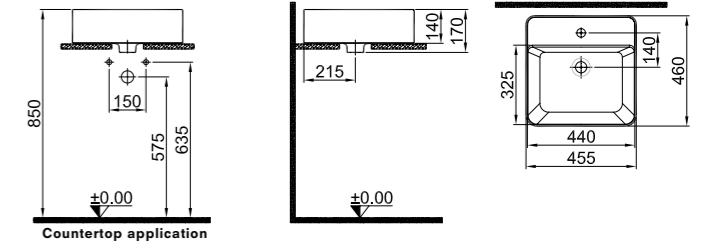

SMARTEDGE COUNTERTOP WASHBASIN

45x45 cm
With tap hole, without overflow hole
5,5 mm thin wall
Ceramic novatic waste is included

COLOR	CODE
1 Matte White	310200200016
2 Matte Mink	310200200019
3 Matte Anthracite Grey	310200200521
4 Matte Black	310200200017