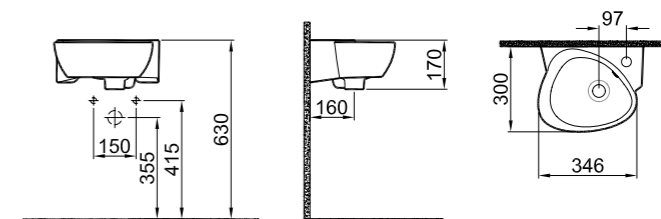

KIDS

NEW SERIES

Washbasin / **38x30 cm**
410200200133

Wc + Cistern / **58x28,9 cm**
410200100075 + 410201000091

WASHBASIN

38x30 cm
With tap and overflow hole
Suitable for wall mounted

PRODUCT	COLOR	CODE
	White	410200200133

WC - BOTTOM OUTLET

58x28,9 cm
Bidet function connection
Universal mount (inside-outside)
3/6 lt function

Wc With Bidet Function	White	410200100075
Cistern	White	410201000091

Cistern
Includes bottom entry cistern inlet,
top push button

SEAT

Duroplast
With metal hinge

1	White	410200400170
2	Green	410200400171
3	Orange	410200400172