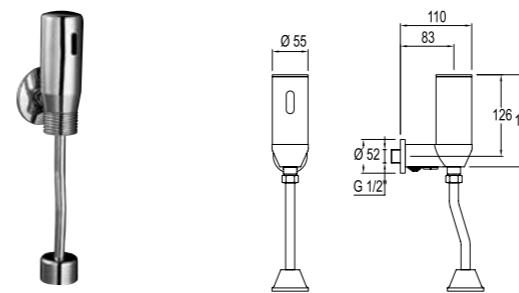

COMPACT

Compact Infrared Wall Mounted Urinal Flush System
(Battery-operated)

410201000007