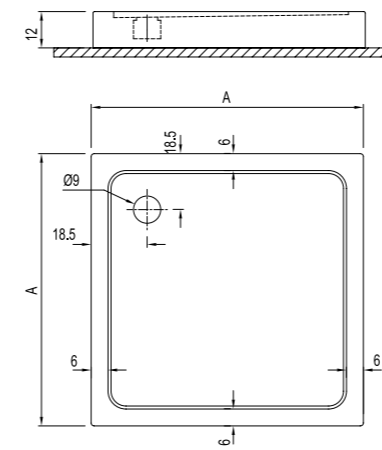

MONOBLOCK SQUARE [Height: 12 cm*]

Size cm	Product	Code
100x100 cm	Shower Tray	310201300016
90x90 cm	Shower Tray	310201300017
80x80 cm	Shower Tray	310201300015

Size cm	A
100x100	100
90x90	90
80x80	80

Mare Monoblock Square Shower Tray / **100x100 cm**
310201300016

* The specified height is the distance from the finished floor to the top of the shower tray.