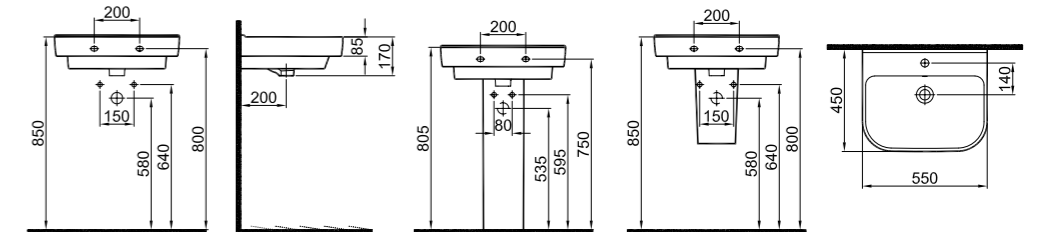

WASHBASIN

55x45 cm
With tap and overflow hole
Suitable for wall mounted
Novatic waste is not included

Washbasin	White	310200200445
Half Pedestal	White	310200800017