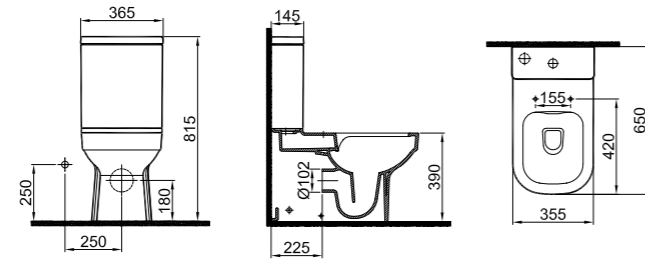

BACK TO WALL WC

LOFT BACK TO WALL SMARTWASH (RIMLESS) WC SET

65x35,5 cm
Bidet function connection
Universal mount (inside-outside)
Rimless, Jet flush (SmartWash)
3/6 - 2,5/4 lt function

Cistern
Bottom inlet top control

Wc With Bidet Function	White	310200100361
Wc Without Bidet Function	White	310200100360
Bottom Inlet Cistern	White	310200400098
Side Inlet Cistern	White	310200400099