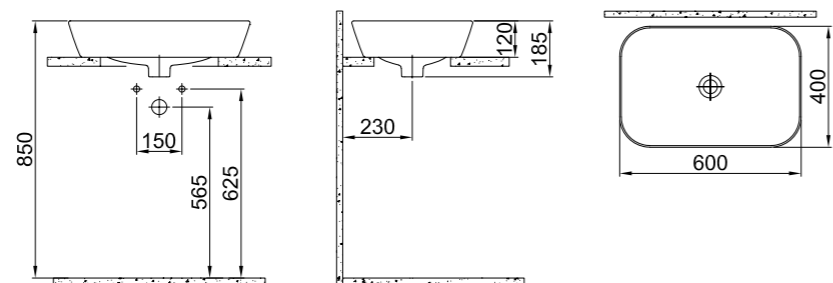

White	310200200027

SmartHygiene is offered as standard in all products.