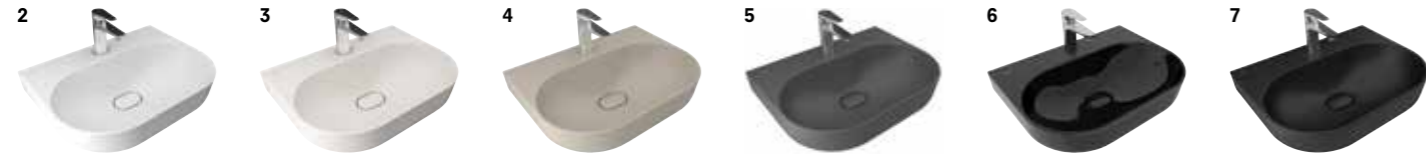

COUNTERTOP WASHBASINS

ZERO 2.0 COUNTERTOP WASHBASIN

60x45 cm
With tap hole, without overflow hole
Suitable for wall mounted
Ceramic novatic waste is included

COLOR	CODE
1 White	310200200419
2 Matte White	310200200476
3 Matte Pearl	310200200474
4 Matte Mink	310200200475
5 Matte Anthracite Grey	310200200527
6 Black	310200200472
7 Matte Black	310200200473