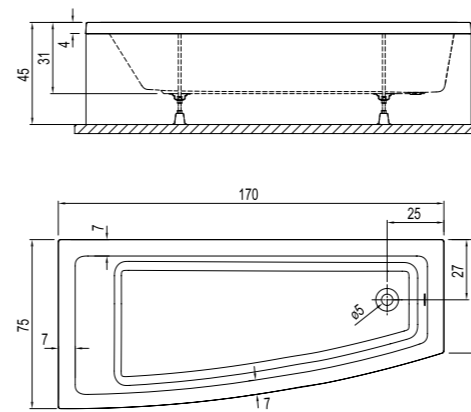

BASICS

Size cm	Product	Code
170x70 cm	Bathtub	310201300241
	Bathtub (Feet Included)	310201300242
	Bathtub (Feet / Front Panel Included)	310201300243
	Bathtub (Feet / Front and Side Panel Included)	310201300346

BASICS ASYMMETRIC

Size cm	Product	Code
Right Asymmetrical 170x75 cm	Bathtub	310201301033
	Bathtub (Feet Included)	310201301034
	Bathtub (Feet / Front Panel Included)	310201301574
	Bathtub (Feet / Front and Side Panel Included)	310201301575

Size cm	Product	Code
Left Asymmetrical 170x75 cm	Bathtub	310201301024
	Bathtub (Feet Included)	310201301025
	Bathtub (Feet / Front Panel Included)	310201301026
	Bathtub (Feet / Front and Side Panel Included)	310201301576