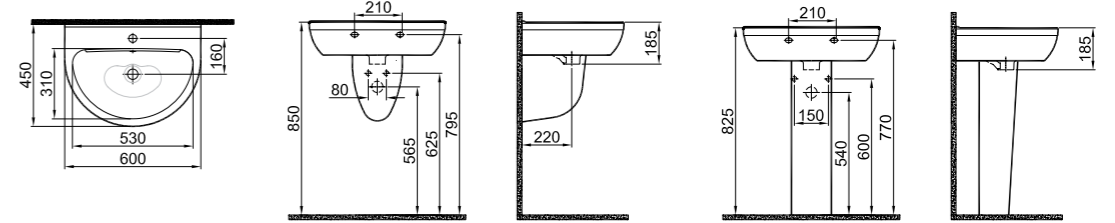

## IDEA 2.0 WASHBASIN

**60x45 cm**  
With tap and overflow hole  
Suitable for wall mounted  
Novatic waste is not included

Washbasin	White	310200200440
Pedestal	White	310200800015
Half Pedestal	White	310200800017