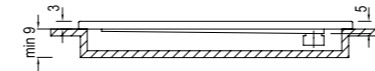

FLAT RECTANGULAR [Height: 3 cm*]

Size cm	A	B
100x90	100	90
110x90	110	90
120x90	120	90
130x90	130	90
140x90	140	90
150x90	150	90
160x90	160	90
170x90	170	90
180x90	180	90