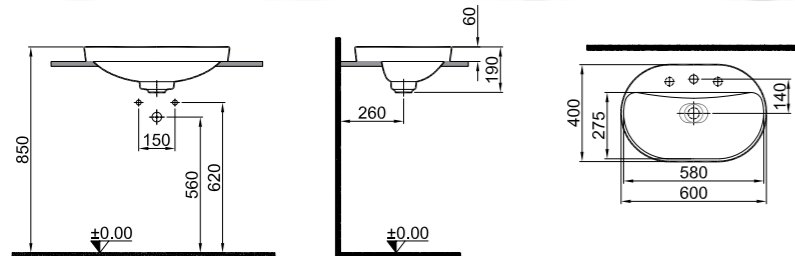

## NEW PRODUCT ZERO 2.0 DROP IN WASHBASIN

**60x40 cm**  
With tap hole, without overflow hole  
Ceramic cover is included

1	White	310200200534
2	Matte White	310200200539
3	Matte Pearl	310200200537
4	Matte Mink	310200200538
5	Matte Anthracite Grey	310200200540
6	Black	310200200535
7	Matte Black	310200200536