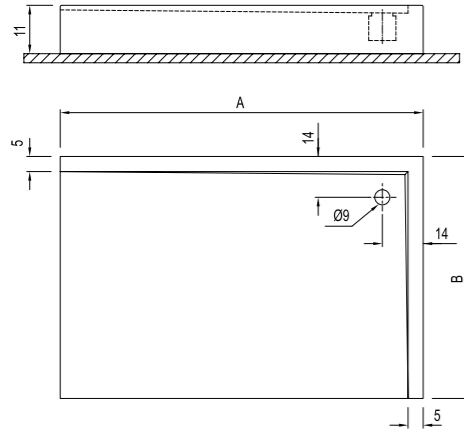

MONOBLOCK RECTANGULAR [Height: 11 cm*]

Size cm	Product	Code
140x80 cm	Shower Tray	310201300067
120x80 cm	Shower Tray	310201300073
110x80 cm	Shower Tray	310201300080
100x80 cm	Shower Tray	310201300078
90x80 cm	Shower Tray	310201300079
120x75 cm	Shower Tray	310201300322