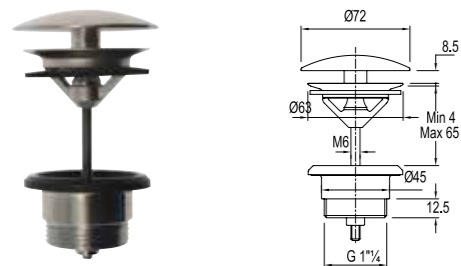

UNIVERSAL FIXED WASHBASIN WASTE (ROUND)

Chrome	410200600080