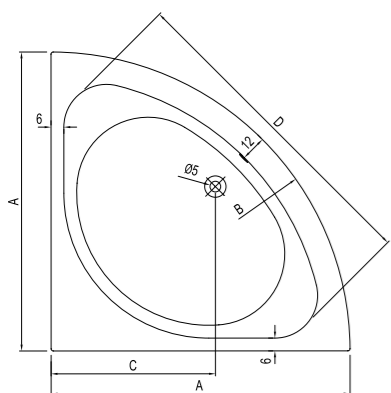

BABEL

Size cm	Product	Code
150x150 cm	Bathtub (Feet Included)	310201301242
	Bathtub (Feet / Front Panel Included)	310201300270
150x150 cm Hydromassage Function	Comfort Hydromassage Bathtub (Feet / Siphon / Front Panel Included)	310201301247
	Exclusive Hydromassage Bathtub (Feet / Siphon / Front Panel Included)	310201300269
	Elite Hydromassage Bathtub (Feet / Siphon / Front Panel Included)	310201301250
140x140 cm	Bathtub (Feet Included)	310201301195
	Bathtub (Feet / Front Panel Included)	310201301207
140x140 cm Hydromassage Function	Comfort Hydromassage Bathtub (Feet / Siphon / Front Panel Included)	310201300265
	Exclusive Hydromassage Bathtub (Feet / Siphon / Front Panel Included)	310201301201
	Elite Hydromassage Bathtub (Feet / Siphon / Front Panel Included)	310201301204

Size cm	A	B	C	D
140x140	140	R140	77	151
150x150	150	R150	84	166