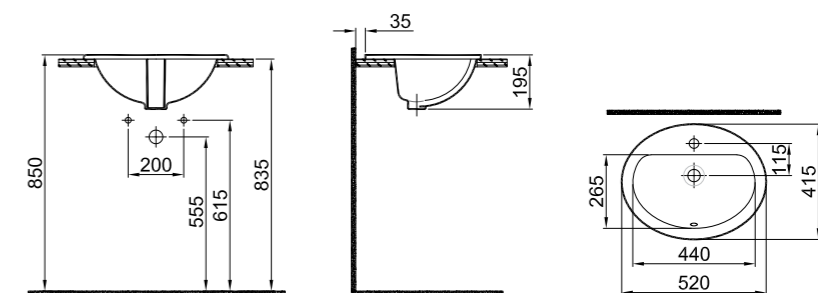

UNDERCOUNTER BUILT-IN WASHBASIN

56x42 cm
Without tap hole, with overflow hole
Novatic waste is not included

White	310200200100