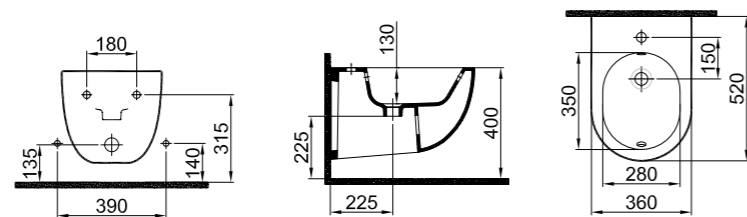

WALL HUNG BIDET

1

52x36 cm
With tap and overflow hole
Smart installation: Concealed and easy installation

1 White	310200900006
2 Matte White	310200900056
3 Matte Pearl	310200900054
4 Matte Mink	310200900007
5 Matte Anthracite Grey	310200900055
6 Black	310200900041
7 Matte Black	310200900049