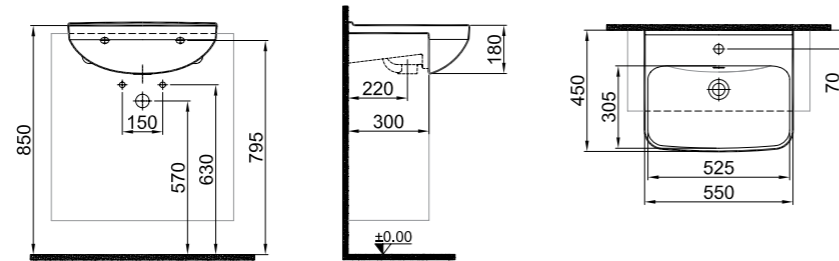

SEMI - RECESSED WASHBASIN

55x45 cm
With tap hole, without overflow hole
Novatic waste is not included

White	310200200508