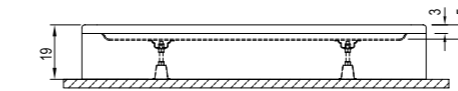

Asymmetrical Left