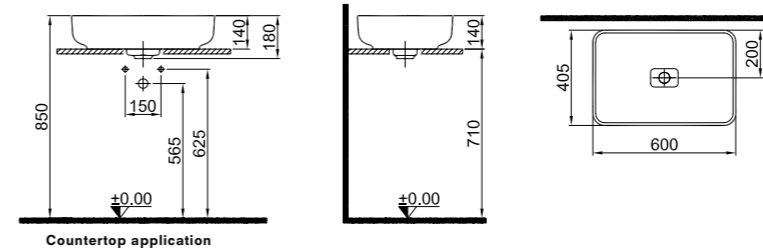

COLOR	CODE
1 White	310200200381
2 Matte White	310200200465
3 Matte Pearl	310200200464
4 Matte Mink	310200200383
5 Matte Anthracite Grey	310200200525
6 Black	310200200462
7 Matte Black	310200200463