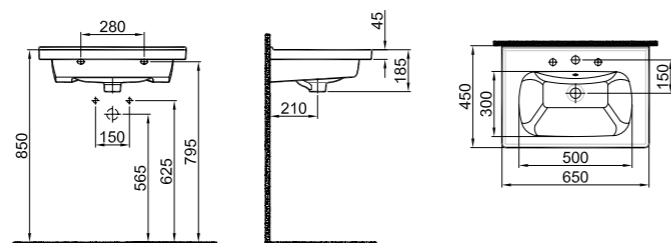

IDEA 2.0

SHELF WASHBASIN

80x45 cm

With tap and overflow hole
Suitable for wall mounted
Novatic waste is not included
Compatible for furniture

COLOR

CODE

White 310200200321

SHELF WASHBASIN

65x45 cm

With tap and overflow hole
Suitable for wall mounted
Novatic waste is not included
Compatible for furniture

COLOR

CODE

White 310200200320

WASHBASIN

50x30 cm

With tap hole, without overflow hole
Suitable for wall mounted
Compatible for furniture

COLOR

CODE

White 310200200452

SmarHygiene is offered as standard in all products.

UNDERCOUNTER BUILT-IN WASHBASIN

60x40 cm

Without tap hole, with overflow hole
Novatic waste is not included

COLOR

CODE

White 310200200450

With Overflow Hole

COURTERTOP BOWL WASHBASIN

60x40 cm

Without tap hole, with overflow hole
Novatic waste is not included

COLOR

CODE

White 310200200451

With Overflow Hole

48 CM SMARTWASH (RIMLESS) WALL HUNG WC

48x35,5 cm

Bidet function connection
Universal mount (inside-outside)
Rimless, Jet flush (SmartWash)
Smart installation: Concealed and easy installation
Saves space (d = 48 cm)
3/6 lt function

Wc With Bidet Function

White 310200100220

Wc Without Bidet Function

White 310200100246

Jet Flush Wc

Concealed Installation

Compact Wall-Hung Wc

SmarHygiene is offered as standard in all products.