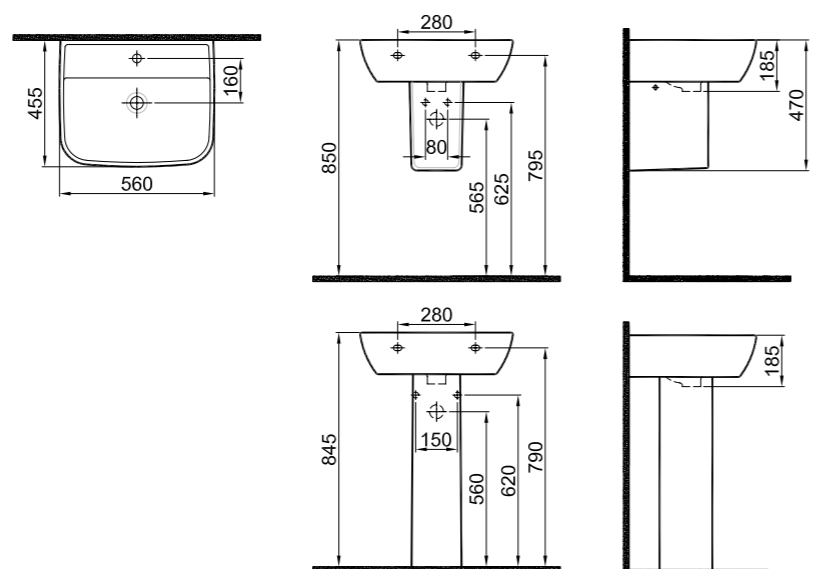

WASHBASIN

55x45,5 cm

With tap and overflow hole
Suitable for wall mounted
Novatic waste is not included

Washbasin	White	310200200046
Pedestal	White	310200800009
Half Pedestal	White	310200800010

SmarterHygiene is offered as standard in all products.

WASHBASIN

45x36 cm

With tap and overflow hole
Suitable for wall mounted
Novatic waste is not included

Washbasin	White	310200200052
Slim Half Pedestal	White	310200800012