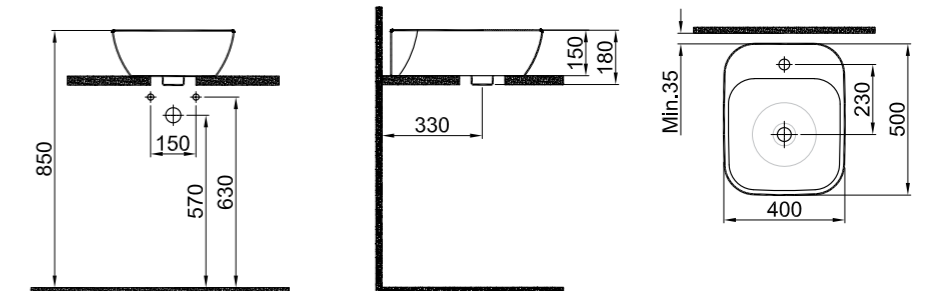

COUNTERTOP WASHBASIN

50x40 cm

With tap hole, without overflow hole
Novatic waste is not included

White 310200200044