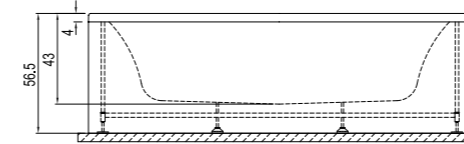

ZERO

Size cm	Product	Code
180x80 cm	Bathtub	310201301324
	Bathtub (Feet Included)	310201301325
	Bathtub (Feet / 360° Panel Included)	310201300294
180x80 cm Comfort	Bathtub (Feet / Siphon / 360° Panel Included)	310201300292
	Bathtub (Feet / Siphon Included)	310201300291
180x80 cm Exclusive	Bathtub (Feet / Siphon / 360° Panel Included)	310201300293
	Bathtub (Feet / Siphon Included)	310201301326
180x80 cm Elite	Bathtub (Feet / Siphon / 360° Panel Included)	310201301334
	Bathtub (Feet / Siphon Included)	310201301327
150x80 cm	Bathtub	310201301340
	Bathtub (Feet Included)	310201301341
	Bathtub (Feet / 360° Panel Included)	310201300296
150x80 cm Comfort	Bathtub (Feet / Siphon / 360° Panel Included)	310201301344
	Bathtub (Feet / Siphon Included)	310201301546
150x80 cm Exclusive	Bathtub (Feet / Siphon / 360° Panel Included)	310201301348
	Bathtub (Feet / Siphon Included)	310201301342
150x80 cm Elite	Bathtub (Feet / Siphon / 360° Panel Included)	310201301352
	Bathtub (Feet / Siphon Included)	310201301343