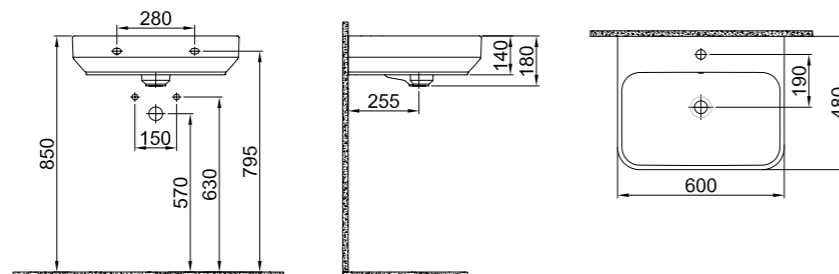

SmartHygiene is offered as standard in all products.

COUNTERTOP WASHBASIN

80x48 cm

With tap and overflow hole
Suitable for wall mounted
Ceramic novatic waste is included

PRODUCT	COLOR	CODE
Single Tap Hole	White	310200200133
3 Tap Holes	White	310200200136