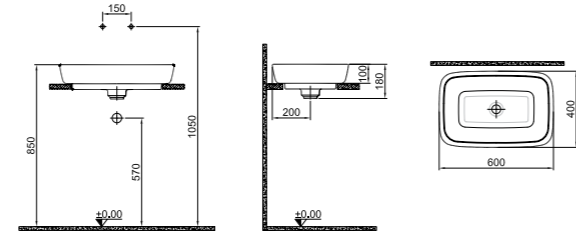

COLOR	CODE
Matte Black	310200200207