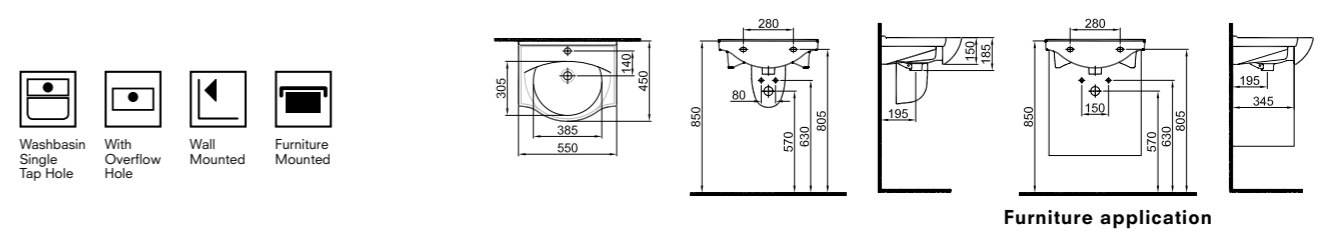

OPTIMUM SHELF WASHBASIN

55x45 cm
With tap and overflow hole
Suitable for wall mounted
Novatic waste is not included
Compatible for furniture

Washbasin	White	310200200087
Half Pedestal	White	310200800014