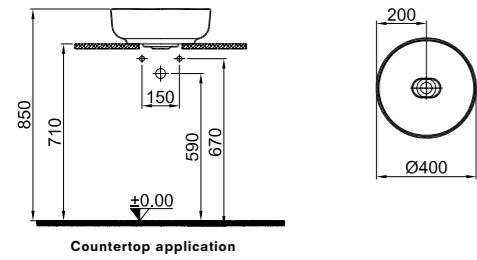

COLOR OPTIONS

NEW PRODUCT * ZERO 2.0 COUNTERTOP BOWL WASHBASIN

Ø40 cm
Without tap and overflow hole
Compatible with built-in basin mixer and high basin mixer
Ceramic cover is included

COLOR	CODE
1 Matte White	310200200603
2 Matte Pearl	310200200604
3 Matte Mink	310200200605
4 Matte Anthracite Grey	310200200606
5 Black	310200200607
6 Matte Black	310200200608
7 Matte Yellow	310200200609
8 Matte Peachy	310200200610
9 Matte Sage Green	310200200612
10 Matte Blue	310200200613
11 Matte Stone Grey	310200200611

NEW PRODUCT * ZERO 2.0 COUNTERTOP BOWL WASHBASIN

40x40 cm
Without tap and overflow hole
Compatible with built-in basin mixer and high basin mixer
Ceramic cover is included

COLOR	CODE
1 Matte White	310200200591
2 Matte Pearl	310200200592
3 Matte Mink	310200200593
4 Matte Anthracite Grey	310200200594
5 Black	310200200595
6 Matte Black	310200200596
7 Matte Yellow	310200200597
8 Matte Peachy	310200200598
9 Matte Sage Green	310200200600
10 Matte Blue	310200200601
11 Matte Stone Grey	310200200599