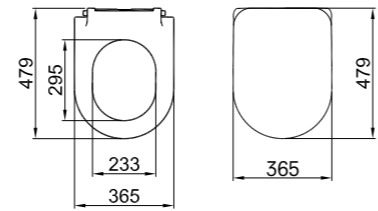

DOVE 2.0

ULTRA SLIM SMART SEAT

1

Duroplast
With metal hinge
Top fixing
Easily removable soft close seat (SmartSeat)

COLOR	CODE
1 White	310200700043
2 Matte White	310200700049
3 Matte Pearl	310200700046
4 Matte Mink	310200700047
5 Matte Anthracite Grey	310200700070
6 Black	310200700044
7 Matte Black	310200700045