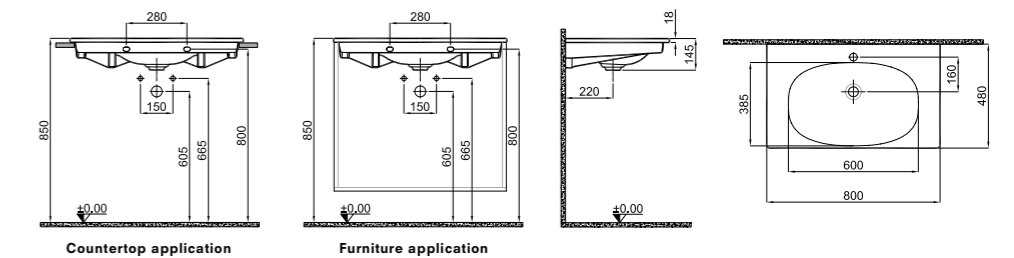

SPIRIT SHELF WASHBASIN

80x48 cm
With tap hole, without overflow hole
15 mm thin stripe
Suitable for wall mounted
Ceramic cover is included
Compatible for furniture

White 310200200660