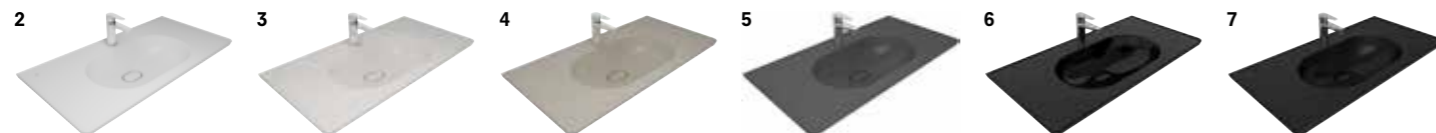

### SHELF WASHBASIN

1

**100x50 cm**

With tap hole, without overflow hole  
Suitable for wall mounted  
Ceramic novatic waste is included  
Compatible for furniture

COLOR	CODE
1 White	310200200422
2 Matte White	310200200437
3 Matte Pearl	310200200435
4 Matte Mink	310200200436
5 Matte Anthracite Grey	310200200523
6 Black	310200200432
7 Matte Black	310200200434