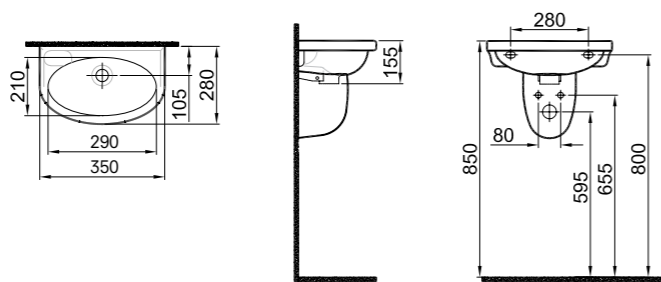

WASHBASIN

35x28 cm
With tap and overflow hole
Suitable for wall mounted
Novatic waste is not included

With Right Tap Hole	White	310200200117
Without Tap Hole	White	310200200116
Slim Half Pedestal	White	310200800018

SmarHygiene is offered as standard in all products.