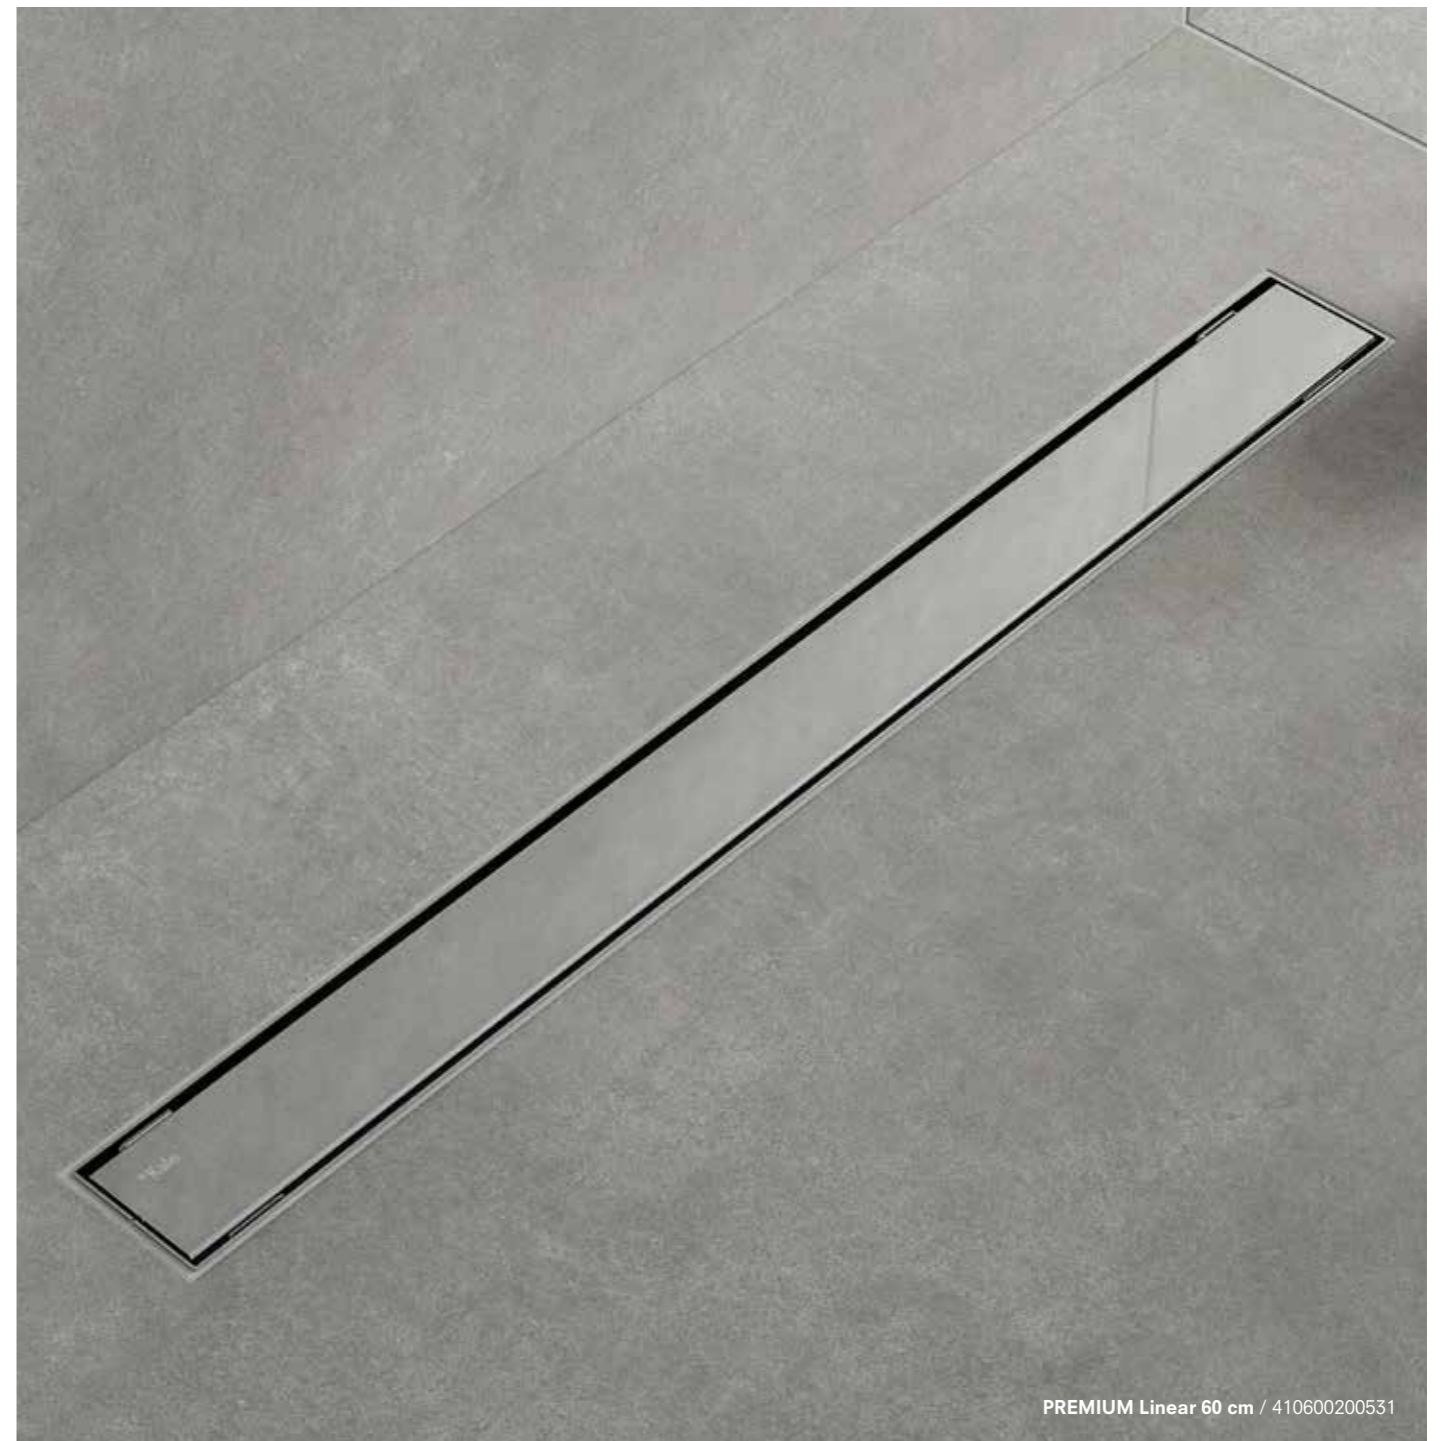

Inox

Inox Mirror

NEW PRODUCT

Inox Mirror

NEW PRODUCT

Black

NEW PRODUCT

PREMIUM Linear 60 cm / 410600200531