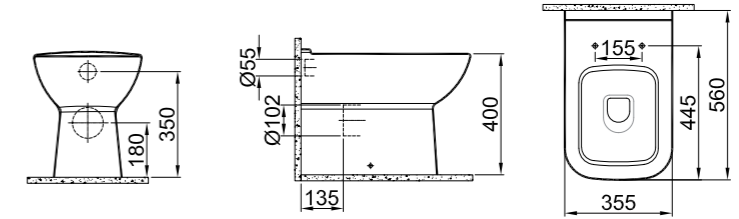

BABEL BACK TO WALL WC (WITHOUT CISTERN)

56x35,5 cm
Bidet function connection
Universal mount (inside-outside)
3/6 lt function

Wc With Bidet Function	
White	310200100021
Wc Without Bidet Function	
White	310200100023