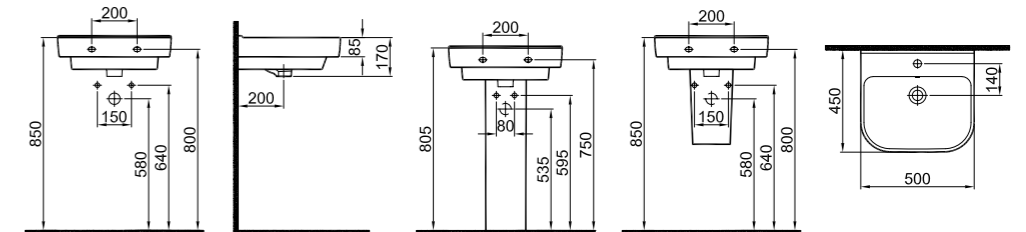

WASHBASIN

50x45 cm
With tap and overflow hole
Suitable for wall mounted
Novatic waste is not included

Washbasin	White	310200200444
Half Pedestal	White	310200800017