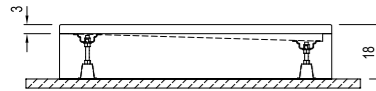

Size cm	A
100x100	100
90x90	90
80x80	80

* The specified height is the distance from the finished floor to the top of the shower tray.