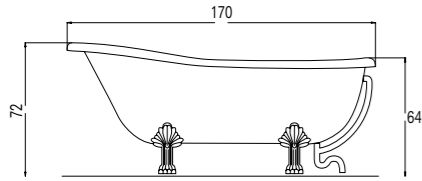

Size cm	Product	Code
170x80 cm	Bathtub (including siphon)	41020110001