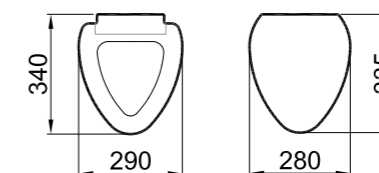

Duroplast
With metal hinge

1	White	410200400170
2	Green	410200400171
3	Orange	410200400172