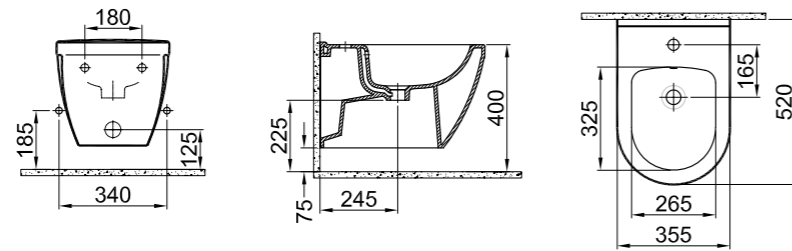

### WALL HUNG BIDET

**52x35,5 cm**  
With tap and overflow hole

COLOR

CODE

White

310200900010

Wc-  
Mounted  
Bidet