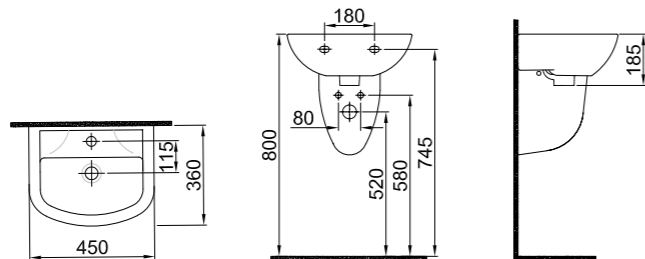

OPTIMUM WASHBASIN

45x36 cm
With tap and overflow hole
Suitable for wall mounted
Novatic waste is not included

Single Tap Hole	White	310200200118
Without Tap Hole	White	310200200115
Half Pedestal	White	310200800019