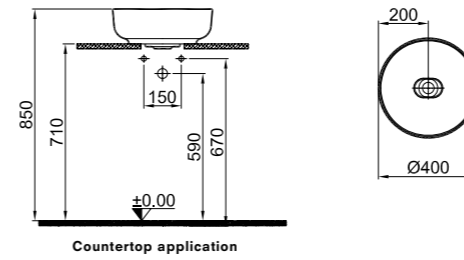

ZERO 2.0

Drop In Washbasin / 60x40 cm
310200200541

COLOR CODE

NEW PRODUCT * COUNTERTOP BOWL WASHBASIN

1 **Ø40 cm**
Without tap and overflow hole
Compatible with built-in basin mixer and high basin mixer
Ceramic cover is included

1	White	310200200602
2	Matte White	310200200603
3	Matte Pearl	310200200604
4	Matte Mink	310200200605
5	Matte Anthracite Grey	310200200606
6	Black	310200200607
7	Matte Black	310200200608
8	Matte Yellow	310200200609
9	Matte Peachy	310200200610
10	Matte Sage Green	310200200612
11	Matte Blue	310200200613
12	Matte Stone Grey	310200200611