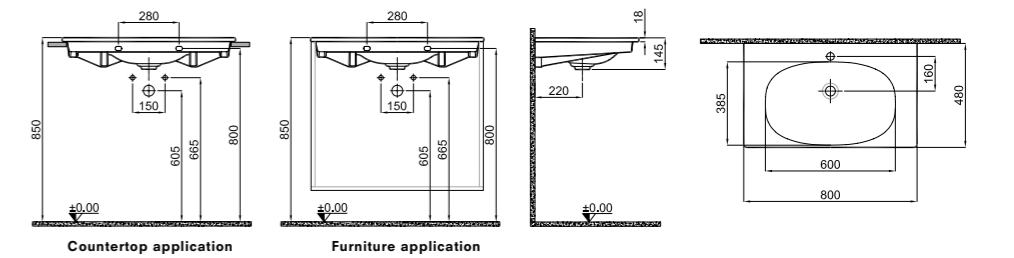

NEW PRODUCT SPIRIT SHELF WASHBASIN

100x48 cm
With tap hole, without overflow hole
15 mm thin stripe
Suitable for wall mounted
Ceramic cover is included
Compatible for furniture

White 310200200649