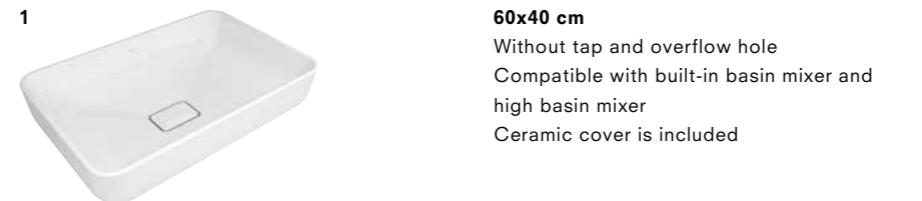

ZERO 2.0 COUNTERTOP BOWL WASHBASIN

60x40 cm
Without tap and overflow hole
Compatible with built-in basin mixer and high basin mixer
Ceramic cover is included