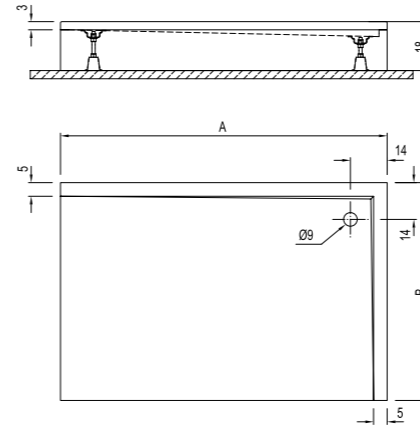

Size cm	A	B
140x80	140	80
120x80	120	80
110x80	110	80
100x80	100	80
90x80	90	80
120x75	120	75

* The specified height is the distance from the finished floor to the top of the shower tray.