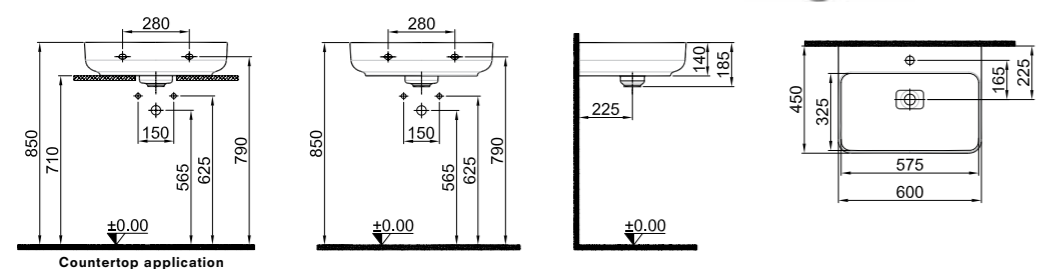

ZERO 2.0 COUNTERTOP WASHBASIN

60x45 cm
With tap hole, without overflow hole
Suitable for wall mounted
Ceramic novatic waste is included

COLOR	CODE
1 White	310200200420
2 Matte White	310200200470
3 Matte Pearl	310200200468
4 Matte Mink	310200200469
5 Matte Anthracite Grey	310200200526
6 Black	310200200466
7 Matte Black	310200200467

SmartHygiene is offered as standard in all products.

COUNTERTOP WASHBASINS

FOLD PRO COUNTERTOP BOWL WASHBASIN

60x40 cm
Without tap and overflow hole
Compatible with built-in basin mixer and high basin mixer
Ceramic novatic waste is included

COLOR	CODE
White	310200200131