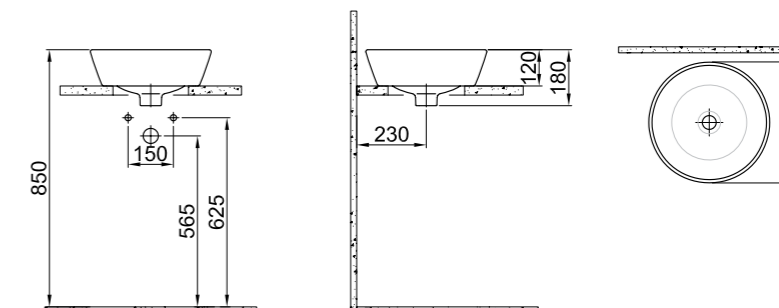

COUNTERTOP BOWL WASHBASIN

Ø40
Without tap and overflow hole
Compatible with built-in basin mixer and high basin mixer
Novatic waste is not included

COLOR	CODE
White	310200200030