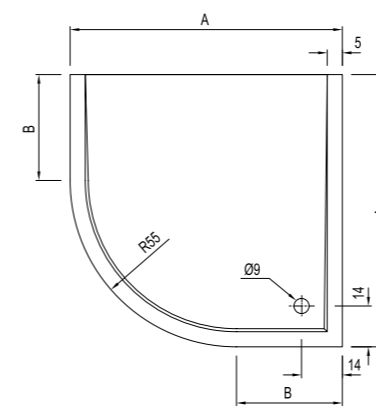

* The specified height is the distance from the finished floor to the top of the shower tray.