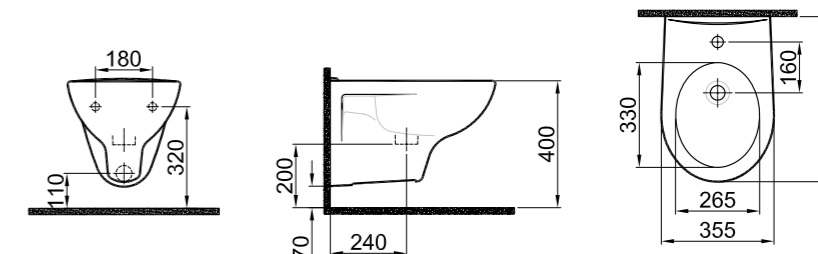

WALL HUNG BIDET

52x35,5 cm
With tap and overflow hole

White	310200900012