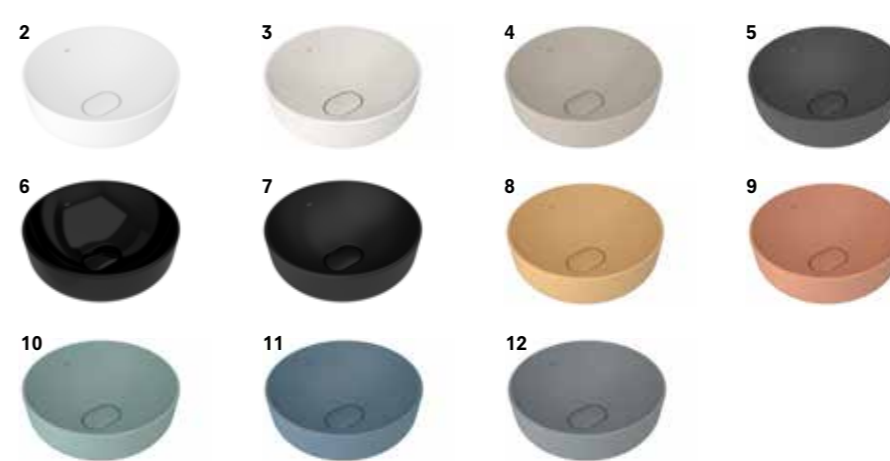

COUNTERTOP WASHBASINS

NEW PRODUCT * ZERO 2.0 COUNTERTOP BOWL WASHBASIN

1 **Ø40 cm**
Without tap and overflow hole
Compatible with built-in basin mixer and high basin mixer
Ceramic cover is included