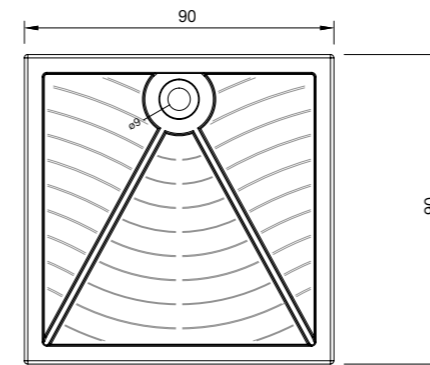

## ASISTANS ZERO SURFACE SQUARE [Height: 0 cm\*]

Size cm	Product	Code
90x90 cm	Shower Tray	310201300083
80x80 cm	Shower Tray	310201300478

Size cm	A
90x90	90
80x80	80

! In order to install the installment and shower tray, it should be mounted on the ground before the finished floor application.