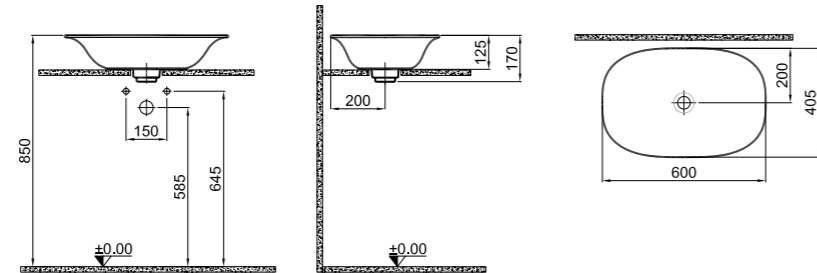

COUNTERTOP WASHBASINS

SPIRIT COUNTERTOP BOWL WASHBASIN

60x40 cm

Without tap and overflow hole
Compatible with built-in basin mixer and high basin mixer
Ceramic cover is included

COLOR	CODE
White	310200200666