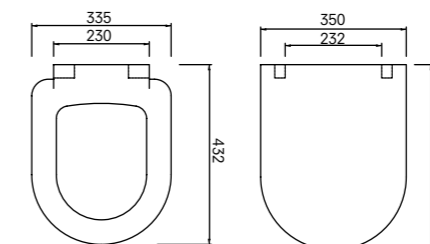

### 48 CM SMART SEAT

Duroplast  
 With metal hinge  
 Top fixing  
 Easily removable soft close seat (SmartSeat)  
 \*Only compatible with 310200100220 - 310200100246 codes

White	410200400029
-------	--------------