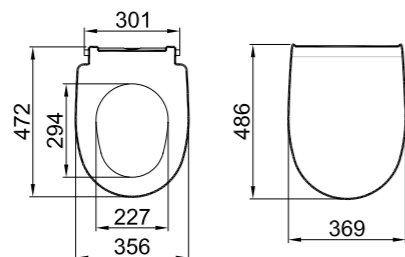

Duroplast
With metal hinge
Top fixing
Easily removable soft close seat (SmartSeat)
* Only compatible with 310200100078- 310200100080 codes

White	310200700039