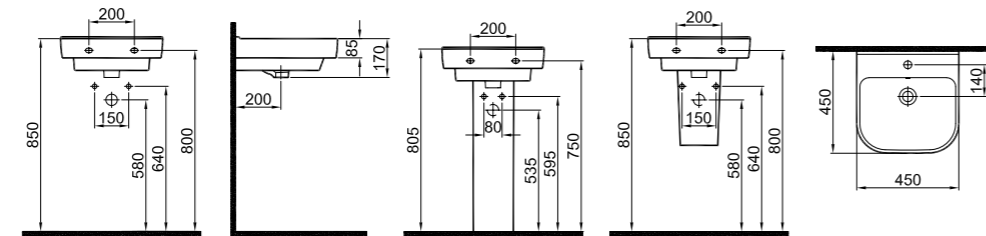

LOFT WASHBASIN

45x45 cm
With tap and overflow hole
Suitable for wall mounted
Novatic waste is not included

Washbasin	White	310200200447
Slim Half Pedestal	White	310200800016

MOOD 2.0 WASHBASIN

50x45 cm
With tap and overflow hole
Suitable for wall mounted
Novatic waste is not included

Washbasin	White	310200200505
Half Pedestal	White	310200800010