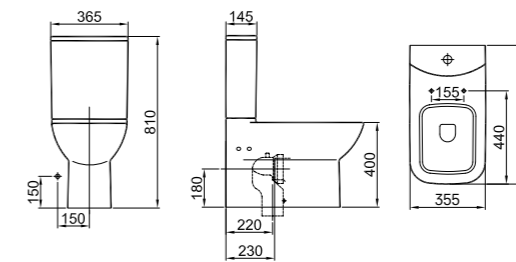

65,5x35,5 cm
Bidet function connection
Universal mount (inside-outside)
3/6 lt function

Cistern
Bottom inlet top control

Wc With Bidet Function	White	310200100020
Wc Without Bidet Function	White	310200100022
Bottom Inlet Cistern	White	310200400106
Side Inlet Cistern	White	310200400107