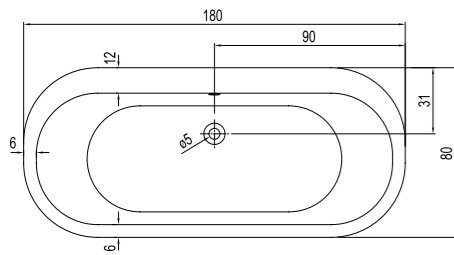

ZERO

Size cm	Product	Color	Code
180x80 cm	Bathtub (Feet / Wood 360° Panel Included)	American Walnut	310201301338
		Wengé	310201301339
		Teak	310201301572
	Comfort Hydromassage Bathtub (Feet / Siphon / Wood 360° Panel Included)	American Walnut	310201301328
		Wengé	310201301329
		Teak	310201301330
180x80 cm Hidromasajli	Exclusive Hydromassage Bathtub (Feet / Siphon / Wood 360° Panel Included)	American Walnut	310201301331
		Wengé	310201301332
		Teak	310201301333
	Elite Hydromassage Bathtub (Feet / Siphon / Wood 360° Panel Included)	American Walnut	310201301335
		Wengé	310201301336
		Teak	310201301337
150x80 cm	Bathtub (Feet / Wood 360° Panel Included)	American Walnut	310201301356
		Wengé	310201301357
		Teak	310201301573
	Comfort Hydromassage Bathtub (Feet / Siphon / Wood 360° Panel Included)	American Walnut	310201301345
		Wengé	310201301346
		Teak	310201301347
150x80 cm Hidromasajli	Exclusive Hydromassage Bathtub (Feet / Siphon / Wood 360° Panel Included)	American Walnut	310201301349
		Wengé	310201301350
		Teak	310201301351
	Elite Hydromassage Bathtub (Feet / Siphon / Wood 360° Panel Included)	American Walnut	310201301353
		Wengé	310201301354
		Teak	310201301355