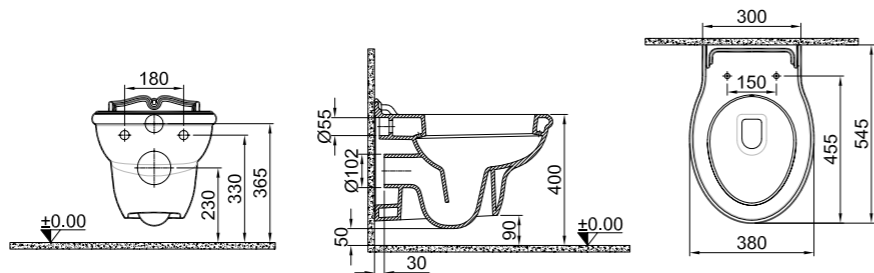

COLOR	CODE
Wc With Bidet Function	
White	310200100082
Wc Without Bidet Function	
White	310200100083

WALL HUNG WC

DOVE 2.0 SMARTWASH (RIMLESS) WALL HUNG WC SET (WC + SEAT)

56x35,5 cm
Bidet function connection
Universal mount (inside-outside)
Rimless, Jet flush (SmartWash)
Smart installation: Concealed and easy installation
3/6 - 2,5/4 lt function