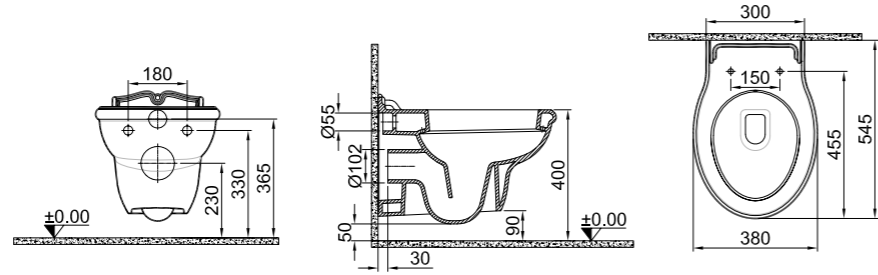

### WALL HUNG WC

**54,5x38 cm**  
 Bidet function connection  
 Universal mount (inside-outside)  
 Smart installation: Concealed and easy installation  
 3/6 lt function

COLOR	CODE
Wc With Bidet Function	
White	310200100082
Wc Without Bidet Function	
White	310200100083