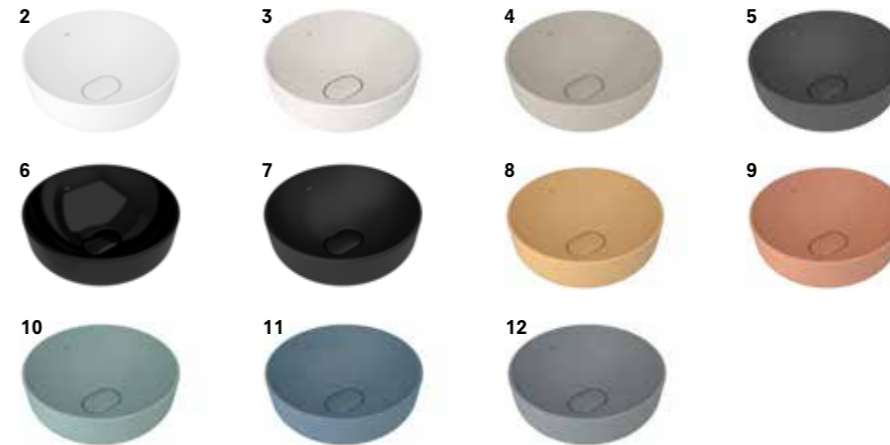

# ZERO 2.0

Drop In Washbasin / 60x40 cm  
310200200541

COLOR CODE

**NEW PRODUCT** \* COUNTERTOP BOWL WASHBASIN

**1**  **Ø40 cm**  
Without tap and overflow hole  
Compatible with built-in basin mixer and high basin mixer  
Ceramic cover is included