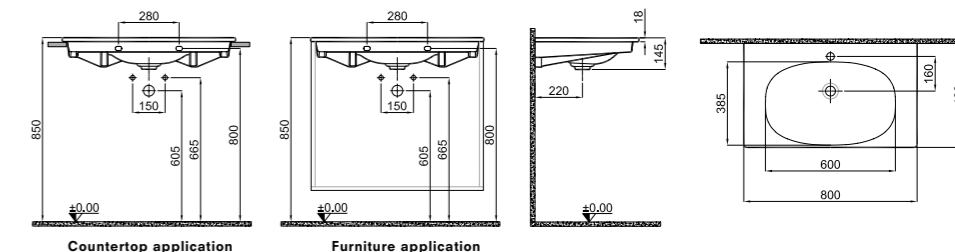

SHELF WASHBASIN

80x48 cm
With tap hole, without overflow hole
15 mm thin stripe
Suitable for wall mounted
Ceramic cover is included
Compatible for furniture

White 310200200660