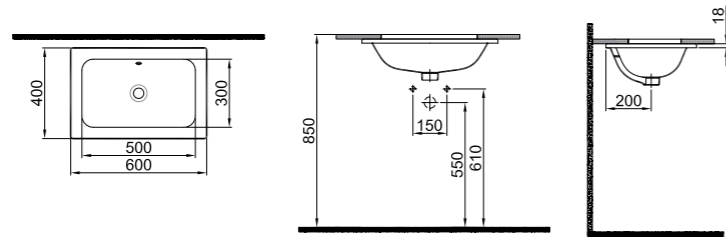

COUNTERTOP BUILT-IN AND UNDERCOUNTER BUILT-IN WASHBASINS

IDEA 2.0 UNDERCOUNTER BUILT-IN WASHBASIN

60x40 cm
Without tap hole, with overflow hole
Novatic waste is not included

COLOR	CODE
White	310200200450

IDEA 2.0 COUNTERTOP BOWL WASHBASIN

60x40 cm
Without tap hole, with overflow hole
Novatic waste is not included

White	310200200451