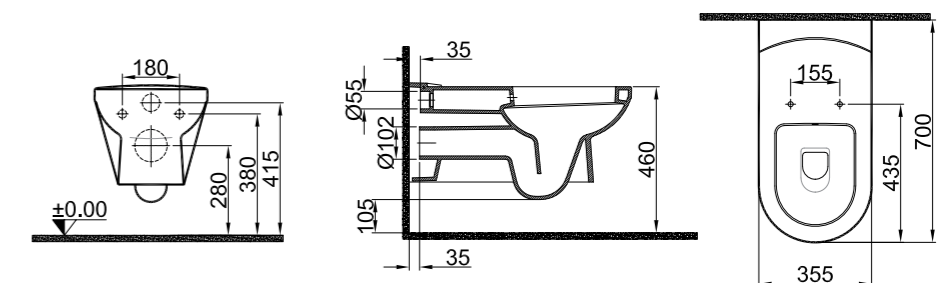

ASISTANS 2.0 WALL HUNG WC *

70x35,5 cm
Bidet function connection
Universal mount (inside-outside)
For persons with disabilities and the elderly
3/6 lt function

COLOR	CODE
Wc With Bidet Function	
White	310200100299
Wc Without Bidet Function	
White	310200100300