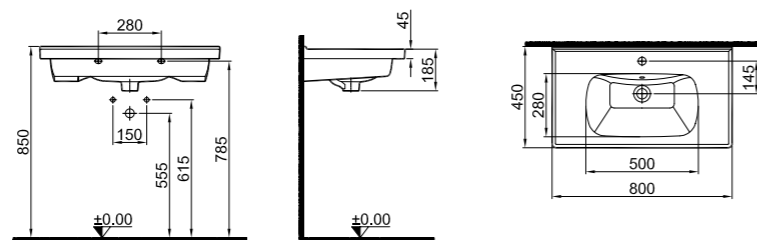

IDEA 2.0

SHELF WASHBASIN

80x45 cm

With tap and overflow hole
Suitable for wall mounted
Novatic waste is not included
Compatible for furniture

COLOR

CODE

White 310200200321

SHELF WASHBASIN

65x45 cm

With tap and overflow hole
Suitable for wall mounted
Novatic waste is not included
Compatible for furniture

COLOR

CODE

White 310200200320