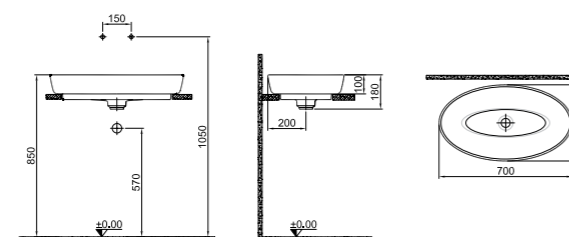

### DOVE 2.0 COUNTERTOP BOWL WASHBASIN

**70x40 cm**

Without tap and overflow hole  
Compatible with built-in basin mixer and high basin mixer  
Ceramic novatic waste is included

COLOR	CODE
White	310200200202
Matte Black	310200200203