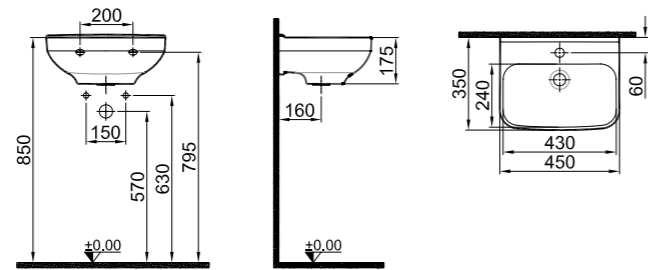

MOOD 2.0

WASHBASIN

45x35 cm
With tap hole, without overflow hole
Suitable for wall mounted
Novatic waste is not included

PRODUCT	COLOR	CODE
Washbasin	White	310200200504
Slim Half Pedestal	White	310200800012