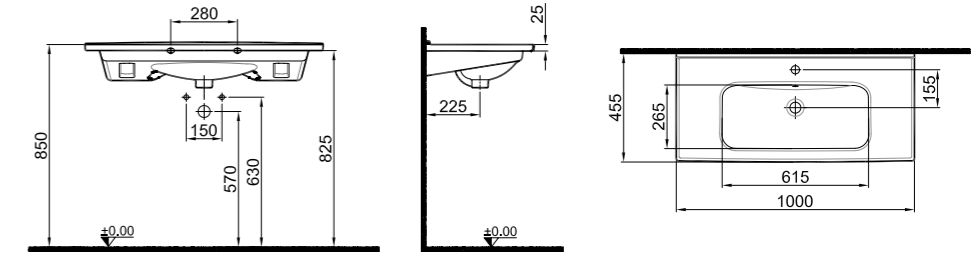

MOOD 2.0 SHELF WASHBASIN

80x45 cm
With tap and overflow hole
Suitable for wall mounted
Novatic waste is not included
Compatible for furniture

White	310200200496