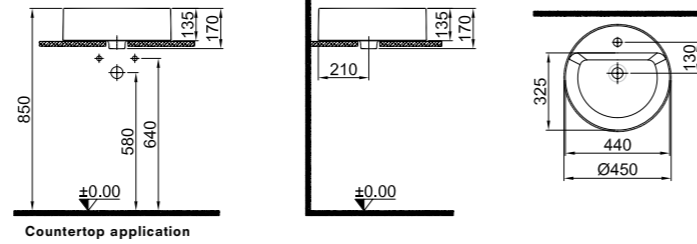

SMARTEDGE

COUNTERTOP WASHBASIN

Ø45 cm
With tap hole, without overflow hole
5,5 mm thin wall
Ceramic novatic waste is included

COLOR	CODE
1 White	310200200010
2 Matte White	310200200011
3 Matte Mink	310200200014
4 Matte Anthracite Grey	310200200520
5 Matte Black	310200200012