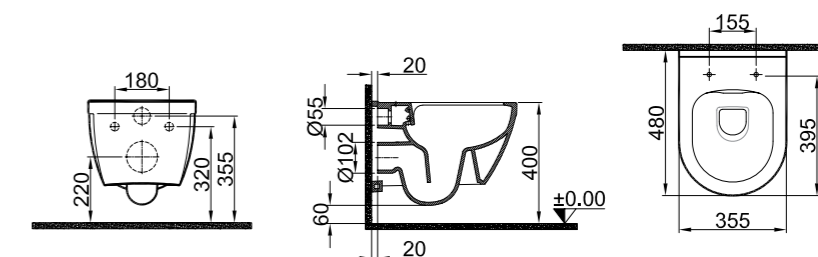

SmarHygiene is offered as standard in all products.