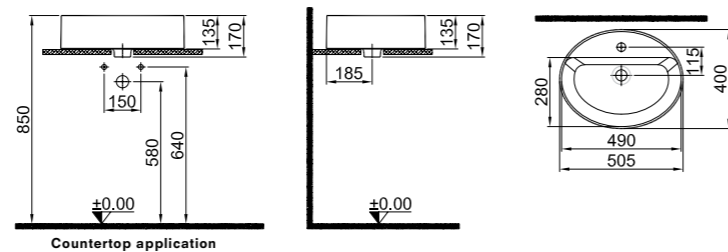

COUNTERTOP WASHBASIN

50x40 cm
With tap hole, without overflow hole
5,5 mm thin wall
Ceramic novatic waste is included

COLOR	CODE
1 White	310200200005
2 Matte White	310200200006
3 Matte Mink	310200200009
4 Matte Anthracite Grey	310200200519
5 Matte Black	310200200007