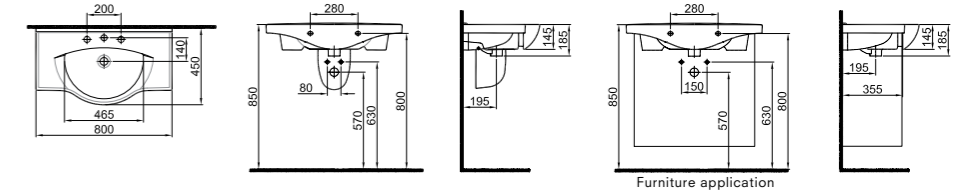

SHELF WASHBASIN

80x45 cm
With tap and overflow hole
Suitable for wall mounted
Novatic waste is not included
Compatible for furniture

Washbasin	White	310200200089
Half Pedestal	White	310200800014