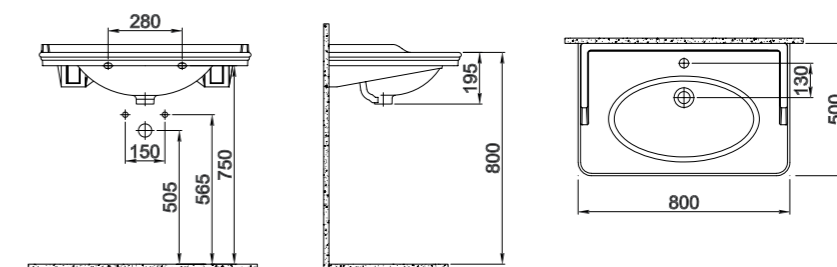

SHELF WASHBASIN

65x50 cm
With tap and overflow hole
Suitable for wall mounted
Novatic waste is not included
Compatible for furniture

White 310200200218