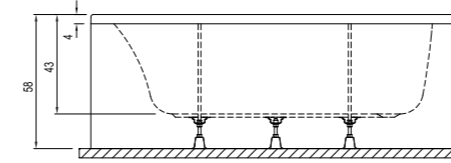

BABEL [160x80 cm]

Size cm	Product	Code
160x80 cm	Bathtub	310201301283
	Bathtub (Feet Included)	310201300278
	Bathtub (Feet / Front Panel Included)	310201300279
	Bathtub (Feet / L Panel Included)	310201300280
160x80 cm Comfort Hydromassage Function	Bathtub (Feet / Siphon / Front Panel Included)	310201301284
	Bathtub (Feet / Siphon / L Panel Included)	310201301287
160x80 cm Exclusive Hydromassage Function	Bathtub (Feet / Siphon / Front Panel Included)	310201301285
	Bathtub (Feet / Siphon / L Panel Included)	310201301288
160x80 cm Elite Hydromassage Function	Bathtub (Feet / Siphon / Front Panel Included)	310201301286
	Bathtub (Feet / Siphon / L Panel Included)	310201301289