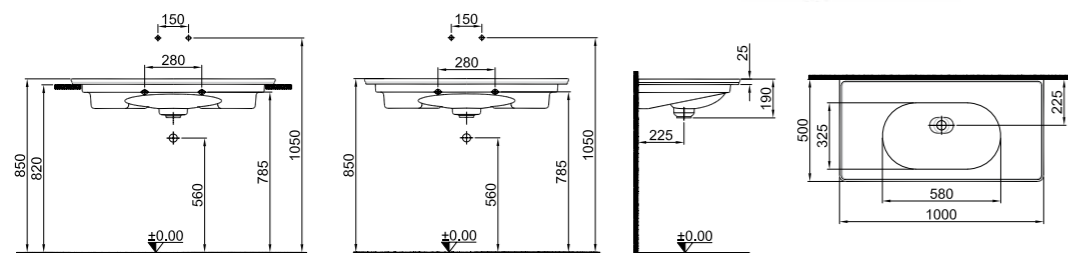

ZERO 2.0

SHELF WASHBASIN

1

100x50 cm

With tap hole, without overflow hole
Suitable for wall mounted
Ceramic novatic waste is included
Compatible for furniture

COLOR	CODE
1 White	310200200422
2 Matte White	310200200437
3 Matte Pearl	310200200435
4 Matte Mink	310200200436
5 Matte Anthracite Grey	310200200523
6 Black	310200200432
7 Matte Black	310200200434

SHELF WASHBASIN

1

80x50 cm

With tap hole, without overflow hole
Suitable for wall mounted
Ceramic novatic waste is included
Compatible for furniture

COLOR	CODE
1 White	310200200421
2 Matte White	310200200430
3 Matte Pearl	310200200428
4 Matte Mink	310200200429
5 Matte Anthracite Grey	310200200522
6 Black	310200200425
7 Matte Black	310200200427