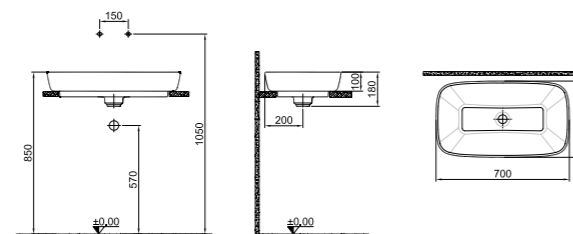

70x40 cm

Without tap and overflow hole
Compatible with built-in basin mixer and high basin mixer
Ceramic novatic waste is included

COLOR	CODE
White	310200200210
Matte Black	310200200211

- Without Tap Hole (Bowl)
- Without Overflow Hole
- Compatible with built-in basin mixer
- Compatible with high basin mixer
- Ceramic Novatic
- Novatic Included

SmartHygiene is offered as standard in all products.