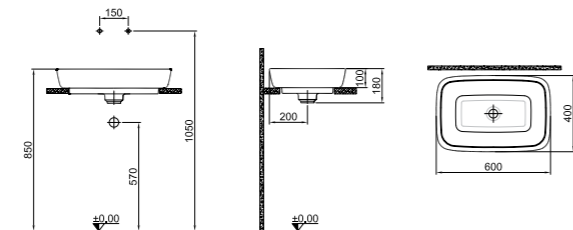

## COUNTERTOP BOWL WASHBASIN

**60x40 cm**

Without tap and overflow hole  
Compatible with built-in basin mixer and high basin mixer  
Ceramic novatic waste is included

COLOR	CODE
White	310200200206
Matte Black	310200200207