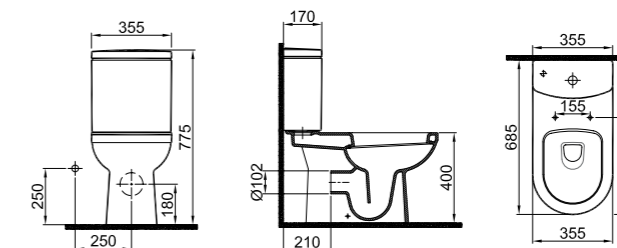

68x35,5 cm

Bidet function connection
Universal mount (inside-outside)
3/6 lt function

Cistern
Bottom inlet top control

PRODUCT	COLOR	CODE
Wc With Bidet Function	White	310200100274
Wc Without Bidet Function	White	310200100275
Bottom Inlet Cistern	White	310200400096
Side Inlet Cistern	White	310200400097

ULTRA SLIM SMART SEAT

Duroplast
With metal hinge
Top fixing
Easily removable soft close seat (SmartSeat)

White	310200700032