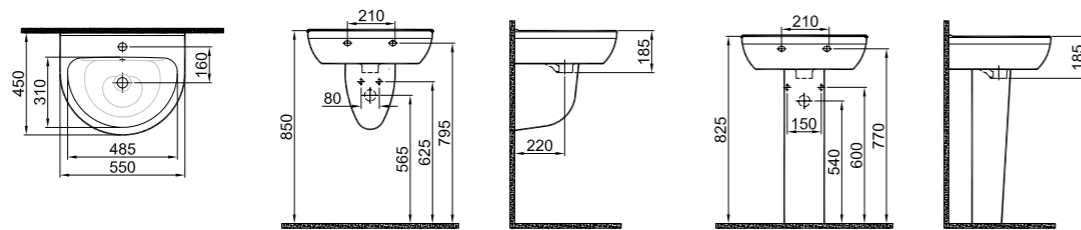

PRODUCT	COLOR	CODE
Washbasin	White	310200200439
Pedestal	White	310200800015
Half Pedestal	White	310200800017

WASHBASIN

50x45 cm

With tap and overflow hole
Suitable for wall mounted
Novatic waste is not included