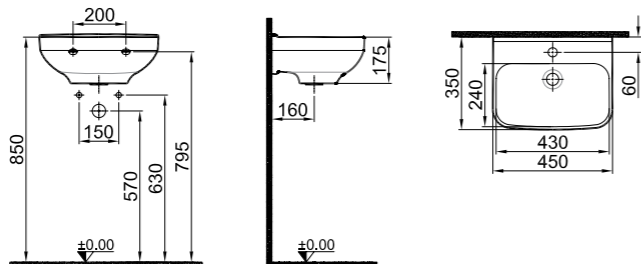

MOOD 2.0 WASHBASIN

45x35 cm
With tap hole, without overflow hole
Suitable for wall mounted
Novatic waste is not included

Washbasin	White	310200200504
Slim Half Pedestal	White	310200800012