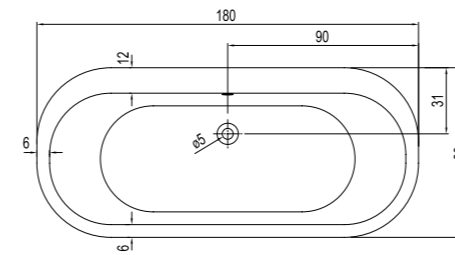

ZERO

Size cm	Product	Code
180x80 cm	Bathtub	310201301324
	Bathtub (Feet Included)	310201301325
	Bathtub (Feet / 360° Panel Included)	310201300294
180x80 cm Comfort	Bathtub (Feet / Siphon / 360° Panel Included)	310201300292
	Bathtub (Feet / Siphon Included)	310201300291
180x80 cm Exclusive	Bathtub (Feet / Siphon / 360° Panel Included)	310201300293
	Bathtub (Feet / Siphon Included)	310201301326
180x80 cm Elite	Bathtub (Feet / Siphon / 360° Panel Included)	310201301334
	Bathtub (Feet / Siphon Included)	310201301327
150x80 cm	Bathtub	310201301340
	Bathtub (Feet Included)	310201301341
	Bathtub (Feet / 360° Panel Included)	310201300296
150x80 cm Comfort	Bathtub (Feet / Siphon / 360° Panel Included)	310201301344
	Bathtub (Feet / Siphon Included)	310201301546
150x80 cm Exclusive	Bathtub (Feet / Siphon / 360° Panel Included)	310201301348
	Bathtub (Feet / Siphon Included)	310201301342
150x80 cm Elite	Bathtub (Feet / Siphon / 360° Panel Included)	310201301352
	Bathtub (Feet / Siphon Included)	310201301343