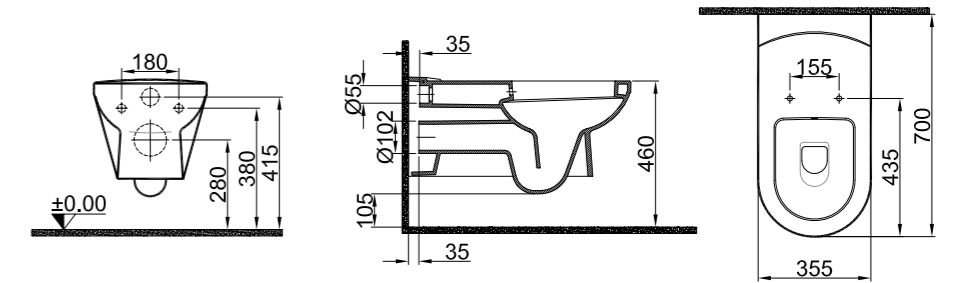

Wall Hung Wc / **70x35,5 cm**
310200100299