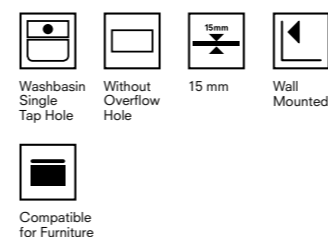

SPIRIT

COLOR CODE

SHELF WASHBASIN

120x48 cm
With tap hole, without overflow hole
15 mm thin stripe
Suitable for wall mounted
Ceramic cover is included
Compatible for furniture

White 310200200659

NEW PRODUCT SHELF WASHBASIN

100x48 cm
With tap hole, without overflow hole
15 mm thin stripe
Suitable for wall mounted
Ceramic cover is included
Compatible for furniture

White 310200200649

SHELF WASHBASIN

80x48 cm
With tap hole, without overflow hole
15 mm thin stripe
Suitable for wall mounted
Ceramic cover is included
Compatible for furniture

White 310200200660

Countertop Bowl Washbasin / 60x40 cm
310200200666