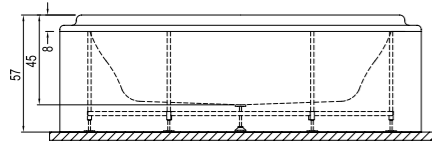

DOT

Size cm	Product	Color	Code
Ø176 cm	Bathtub (Feet / Wood 360° Panel Included)	American Walnut	310201301442
		Wengé	310201301443
		Teak	310201300308
Ø176 cm Comfort	Hydromassage Bathtub (Siphon / Feet / Wood 360° Panel Included)	American Walnut	310201301432
		Wengé	310201301433
		Teak	310201301434
Ø176 cm Exclusive	Hydromassage Bathtub (Siphon / Feet / Wood 360° Panel Included)	American Walnut	310201301436
		Wengé	310201301437
		Teak	310201301438
	Hydromassage Bathtub (Feet / Siphon Included)		310201301429
Ø176 cm Elite	Hydromassage Bathtub (Siphon / Feet / Wood 360° Panel Included)	American Walnut	310201300306
		Wengé	310201300307
		Teak	310201301440
	Hydromassage Bathtub (Feet / Siphon Included)		310201301430