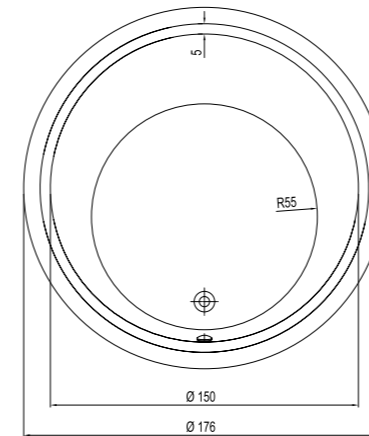

DOT

Size cm	Product	Code
	Bathtub	310201301423
Ø176 cm	Bathtub (Feet Included)	310201301424
	Bathtub (Feet / 360° Panel Included)	310201301441
Ø176 cm Comfort	Hydromassage Bathtub (Feet / Siphon / 360° Panel)	310201301431
	Hydromassage Bathtub (Feet / Siphon Included)	310201301425
Ø176 cm Exclusive	Hydromassage Bathtub (Feet / Siphon / 360° Panel)	310201301435
	Hydromassage Bathtub (Feet / Siphon Included)	310201301427
Ø176 cm Elite	Hydromassage Bathtub (Feet / Siphon / 360° Panel)	310201301439
	Hydromassage Bathtub (Feet / Siphon Included)	310201301428