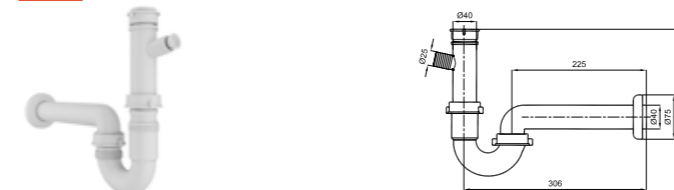

NEW PRODUCT PLASTIC WASHBASIN WASTE PIPE

White	410200603577