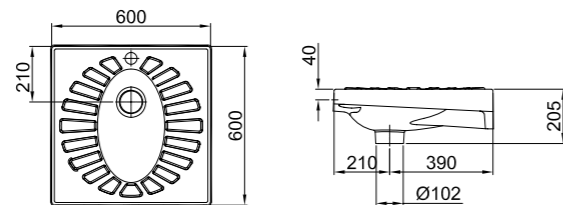

URINAL & SQUATTING

COLOR CODE

* SQUATTING

60x50 cm

With integral flushing rim, back water inlet

White 310200600011

Flashes
through
rims
Flush

* SUN SQUATTING

60x60 cm

With integral flushing rim, back water inlet

White 310200600012

Flashes
through
rims
Flush

WALL HUNG
WC

Spirit Wall Hung Wc / **55x37 cm**
310200100401