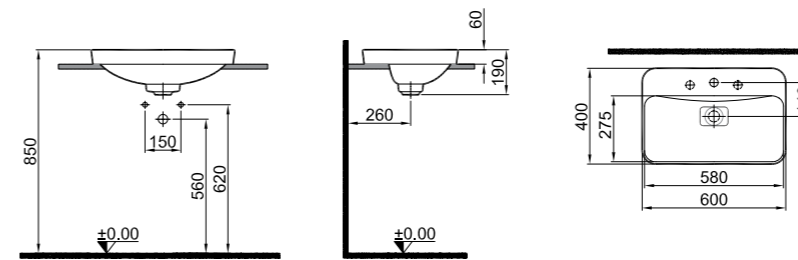

COUNTERTOP BUILT-IN AND UNDERCOUNTER BUILT-IN WASHBASINS

NEW PRODUCT ZERO 2.0 DROP IN WASHBASIN

60x40 cm
With tap hole, without overflow hole
Ceramic cover is included

1	White	310200200541
2	Matte White	310200200546
3	Matte Pearl	310200200544
4	Matte Mink	310200200545
5	Matte Anthracite Grey	310200200547
6	Black	310200200542
7	Matte Black	310200200543