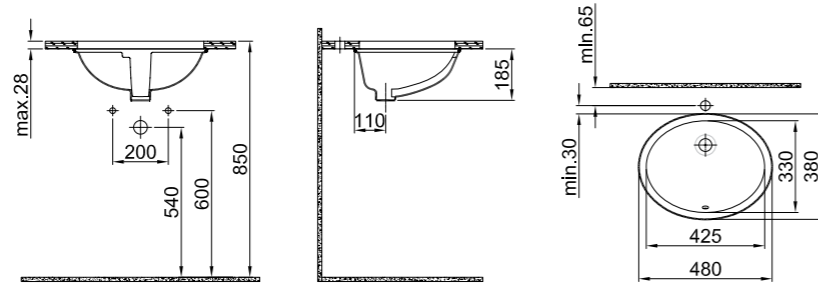

COUNTERTOP BUILT-IN AND UNDERCOUNTER BUILT-IN WASHBASINS

COLOR CODE

OPTIMUM UNDERCOUNTER BUILT-IN WASHBASIN

48x38 cm
Without tap hole, with overflow hole
Novatic waste is not included

White	310200200095