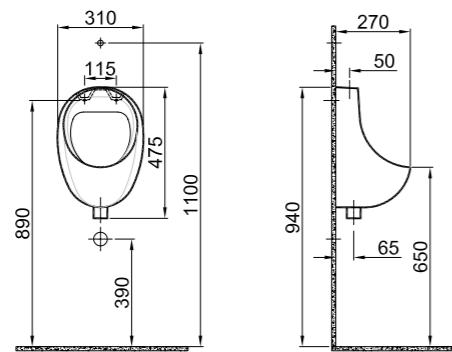

SmartHygiene is offered as standard in all products.