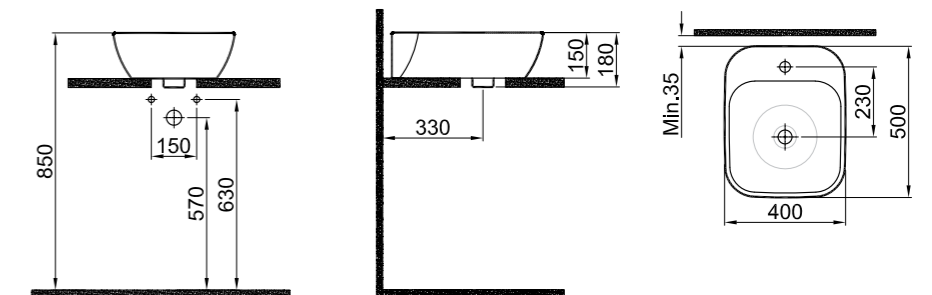

White	310200200044

SmartHygiene is offered as standard in all products.