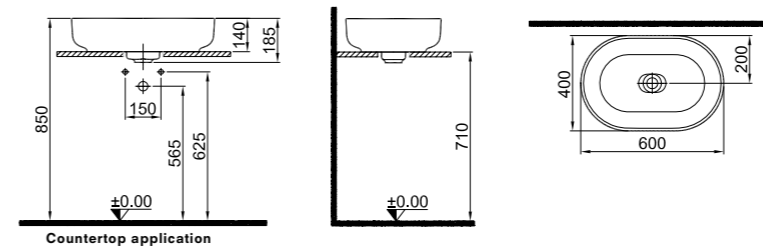

ZERO 2.0

NEW PRODUCT * **COUNTERTOP BOWL WASHBASIN**

40x40 cm
Without tap and overflow hole
Compatible with built-in basin mixer and high basin mixer
Ceramic cover is included

COLOR	CODE
1 White	310200200590
2 Matte White	310200200591
3 Matte Pearl	310200200592
4 Matte Mink	310200200593
5 Matte Anthracite Grey	310200200594
6 Black	310200200595
7 Matte Black	310200200596
8 Matte Yellow	310200200597
9 Matte Peachy	310200200598
10 Matte Sage Green	310200200600
11 Matte Blue	310200200601
12 Matte Stone Grey	310200200599

COUNTERTOP BOWL WASHBASIN

60x40 cm
Without tap and overflow hole
Compatible with built-in basin mixer and high basin mixer
Ceramic cover is included

COLOR	CODE
1 White	310200200384
2 Matte White	310200200461
3 Matte Pearl	310200200460
4 Matte Mink	310200200386
5 Matte Anthracite Grey	310200200524
6 Black	310200200458
7 Matte Black	310200200459

COUNTERTOP BOWL WASHBASIN

60x40 cm
Without tap and overflow hole
Compatible with built-in basin mixer and high basin mixer
Ceramic cover is included

COLOR	CODE
1 White	310200200381
2 Matte White	310200200465
3 Matte Pearl	310200200464
4 Matte Mink	310200200383
5 Matte Anthracite Grey	310200200525
6 Black	310200200462
7 Matte Black	310200200463