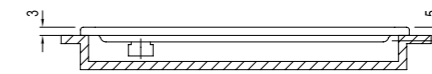

Asymmetrical Right