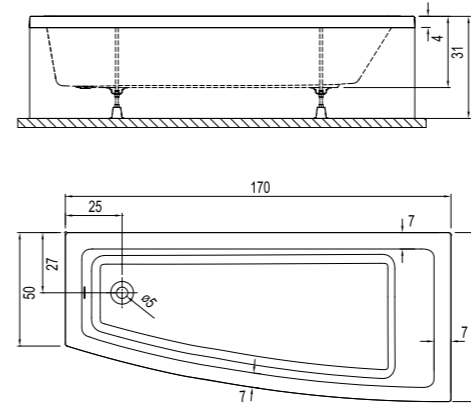

## BASICS ASYMMETRIC

Right Asymmetrical

Size cm	Product	Code
Right Asymmetrical 170x75 cm	Bathtub	310201301033
	Bathtub (Feet Included)	310201301034
	Bathtub (Feet / Front Panel Included)	310201301574
	Bathtub (Feet / Front and Side Panel Included)	310201301575