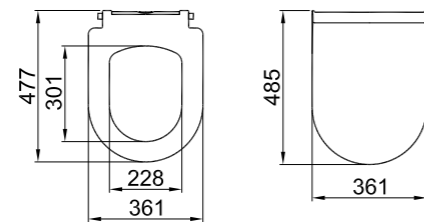

ASISTANS 2.0

UNIVERSAL OUTLET WC SET

75x35,5 cm

Bidet function connection
Universal mount (inside-outside)
For persons with disabilities
and the elderly
3/6 lt function

PRODUCT	COLOR	CODE
Wc With Bidet Function	White	310200100297
Wc Without Bidet Function	White	310200100298
Bottom Inlet Cistern	White	310200400096
Side Inlet Cistern	White	310200400097

Cistern

Bottom water inlet, push button on top.

Persons with disabilities

ULTRA SLIM SMART SEAT

Duroplast
With metal hinge
Top fixing
Easily removable soft close seat (SmartSeat)

White	310200700032

URINAL & SQUATTING

Nordic Urinal / **75x34 cm**
310200300018