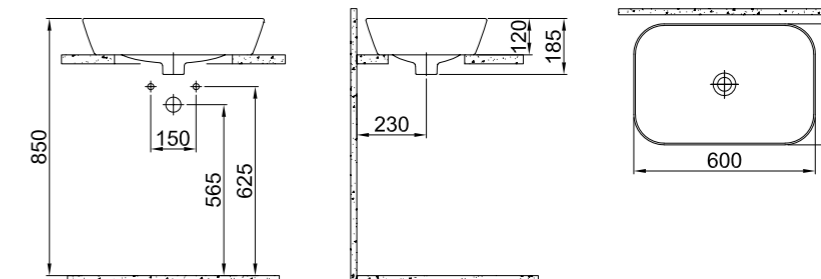

## COUNTERTOP BOWL WASHBASIN

**60x40 cm**  
Without tap and overflow hole  
Compatible with built-in basin mixer and high basin mixer  
Novatic waste is not included

White	310200200027
-------	--------------