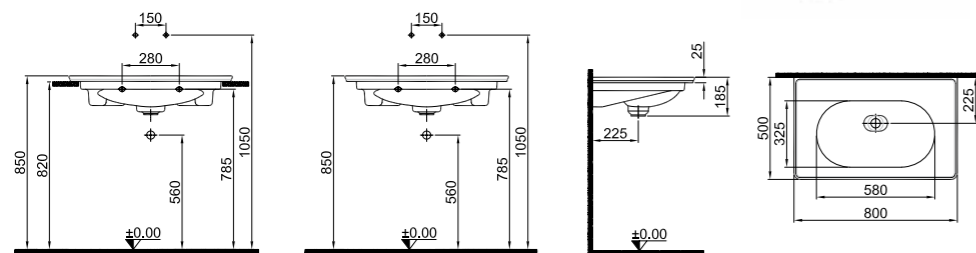

SmartHygiene is offered as standard in all products.

SMARTWASH (RIMLESS) WALL HUNG WC SET (WC + SEAT)

1

52x36 cm

Bidet function connection
Universal mount (inside-outside)
Rimless, Jet flush (SmartWash)
Smart installation: Concealed and easy installation
3/6 - 2,5/4 lt function

Wc With Bidet Function

COLOR	CODE
1 White	310201100265
2 Matte White	310201100280
3 Matte Pearl	310201100274
4 Matte Mink	310201100277
5 Matte Anthracite Grey	310201100438
6 Black	310201100268
7 Matte Black	310201100271

Wc Without Bidet Function

COLOR	CODE
1 White	310201100266
2 Matte White	310201100281
3 Matte Pearl	310201100275
4 Matte Mink	310201100278
5 Matte Anthracite Grey	310201100441
6 Black	310201100269
7 Matte Black	310201100272