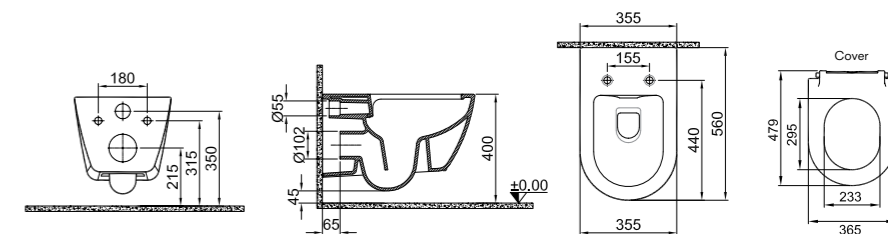

SMARTWASH (RIMLESS) WALL HUNG WC SET (WC + SEAT)

56x36 cm

Bidet function connection
Universal mount (inside-outside)
Integreted bidet valve (Hot / Cold)
Rimless, Jet flush (SmartWash)
Smart installation: Concealed and easy installation
3/6 - 2,5/4 lt function

Wc With Bidet Function

1	White	310201100146
2	Matte White	310201100161
3	Matte Pearl	310201100155
4	Matte Mink	310201100158
5	Matte Anthracite Grey	310201100437
6	Black	310201100149
7	Matte Black	310201100152

- Bidet Function Universal Application Wall Hung
- Jet Flush Wc
- Concealed Installation
- Easy Installation