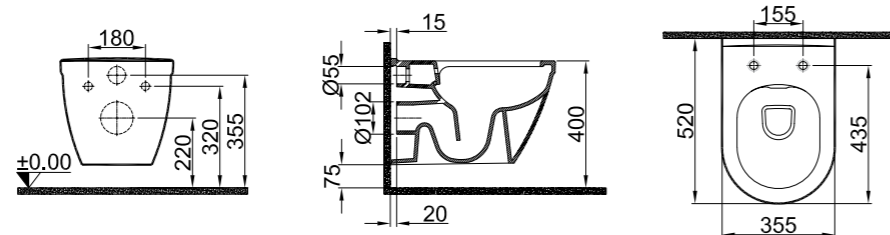

IDEA 2.0

SMARTWASH (RIMLESS) WALL HUNG WC

52x35,5 cm

Bidet function connection
Universal mount (inside-outside)
Rimless, Jet flush (SmartWash)
Smart installation: Concealed and easy installation
3/6-2,5/4 lt function