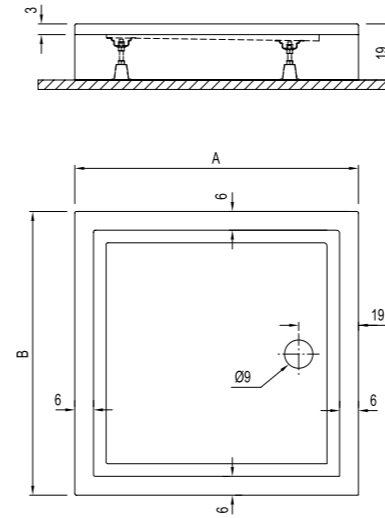

PANELLED SQUARE [Height: 19 cm*]

Size cm	Product	Code
100x100 cm	Shower Tray (Feet / Front Panel Included)	310201300774
	Shower Tray (Feet / L Panel Included)	310201300185
95x95 cm	Shower Tray (Feet / Front Panel Included)	310201300799
	Shower Tray (Feet / L Panel Included)	310201300201
90x90 cm	Shower Tray (Feet / Front Panel Included)	310201300776
	Shower Tray (Feet / L Panel Included)	310201300188
80x80 cm	Shower Tray (Feet / Front Panel Included)	310201300333
	Shower Tray (Feet / L Panel Included)	310201300334
75x75 cm	Shower Tray (Feet / Front Panel Included)	310201300753
	Shower Tray (Feet / L Panel Included)	310201301585
70x70 cm	Shower Tray (Feet / Front Panel Included)	310201300183
	Shower Tray (Feet / L Panel Included)	310201300772

Size cm	A	B
70x70	70	70
75x75	75	75
80x80	80	80
90x90	90	90
95x95	95	95
100x100	100	100

* The specified height is the distance from the finished floor to the top of the shower tray.