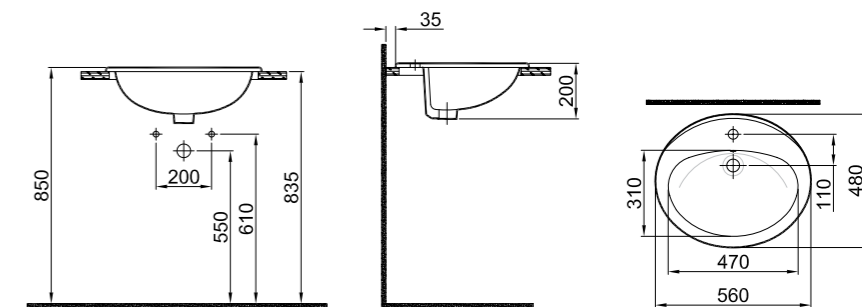

COUNTERTOP BUILT-IN WASHBASIN

56x48 cm
With tap and overflow hole
Novatic waste is not included

White	310200200093

COUNTERTOP BUILT-IN WASHBASIN

52x41,5 cm
With tap and overflow hole
Novatic waste is not included

White	310200200092