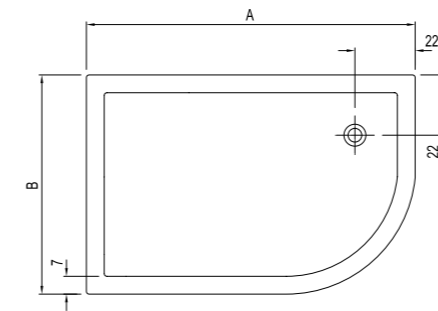

FLAT QUADRANT [Height: 3 cm*]

Size cm	Product	Code
100x100 cm	Duş Teknesi	310201300186
95x95 cm	Duş Teknesi	310201300205
90x90 cm	Duş Teknesi	310201300189
80x80 cm	Duş Teknesi	310201300178
75x75 cm	Duş Teknesi	310201300203
70x70 cm	Duş Teknesi	310201300179

Size cm	A	B
70x70	70	70
75x75	75	75
80x80	80	80
90x90	90	90
95x95	95	95
100x100	100	100

FLAT ASYMMETRIC [Height: 3 cm*]

	Size cm	Product	Code
Asymmetrical Left	120x90 cm	Shower Tray	310201300789
	120x80 cm	Shower Tray	310201300194
	100x80 cm	Shower Tray	310201300198
Asymmetrical Right	120x90 cm	Shower Tray	310201300781
	120x80 cm	Shower Tray	310201300765
	100x80 cm	Shower Tray	310201300783

Size cm	A	B
100x80	100	80
120x80	120	80
120x90	120	90

! In order to install the installment and shower tray, it should be mounted on the ground before the finished floor application.

9 cm distance is required for the installation of a shower tray and drains trap under the finished floor.

* The specified height is the distance from the finished floor to the top of the shower tray.

** This shower drains trap to be used increases the minimum depth by 2 cm.

! In order to install the installment and shower tray, it should be mounted on the ground before the finished floor application.

9 cm distance is required for the installation of a shower tray and drains trap under the finished floor.

* The specified height is the distance from the finished floor to the top of the shower tray.

** This shower drains trap to be used increases the minimum depth by 2 cm.