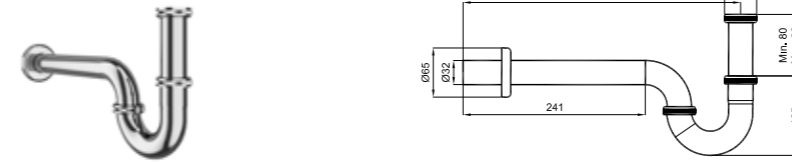

WASHBASIN WASTE PIPE (P-TYPE)

410200602892