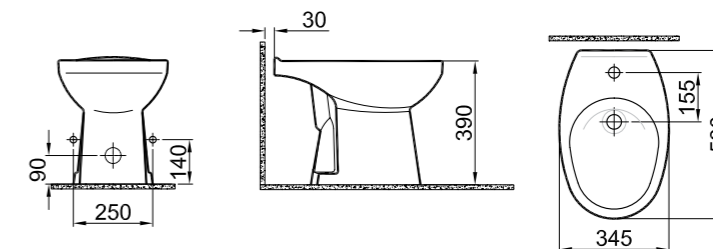

BIDET

53x34,5 cm
With tap and overflow hole

White	310200900011