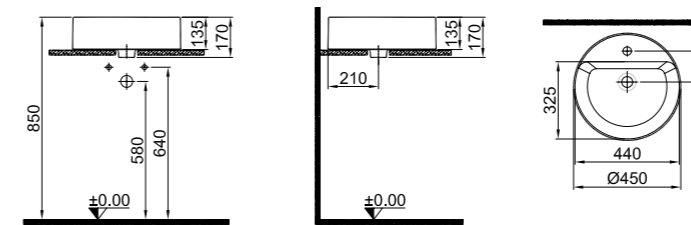

SMARTEDGE COUNTERTOP WASHBASIN

Ø45 cm

With tap hole, without overflow hole
5,5 mm thin wall
Ceramic novatic waste is included

1 White	310200200010
2 Matte White	310200200011
3 Matte Mink	310200200014
4 Matte Anthracite Grey	310200200520
5 Matte Black	310200200012

Countertop application

DOVE 2.0 COUNTERTOP BOWL WASHBASIN

70x40 cm

Without tap and overflow hole
Compatible with built-in basin mixer and high basin mixer
Ceramic novatic waste is included

COLOR	CODE
White	310200200202
Matte Black	310200200203