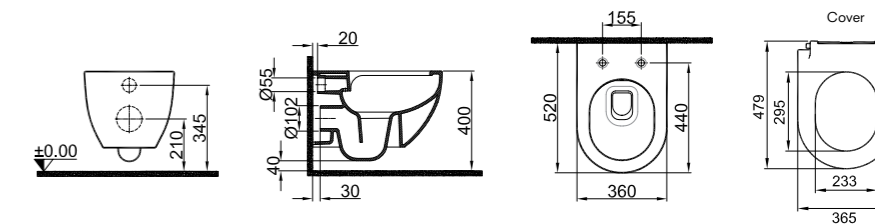

Wc Without Bidet Function

COLOR	CODE
1 White	310201100266
2 Matte White	310201100281
3 Matte Pearl	310201100275
4 Matte Mink	310201100278
5 Matte Anthracite Grey	310201100441
6 Black	310201100269
7 Matte Black	310201100272

SMARTWASH (RIMLESS) WALL HUNG WC SET (WC + SEAT)

1

52x36 cm

Bidet function connection
Universal mount (inside-outside)
Integreted bidet valve (Hot / Cold)
Rimless, Jet flush (SmartWash)
Smart installation: Concealed and easy installation
3/6 - 2,5/4 lt function

Wc With Bidet Function

COLOR	CODE
1 White	310201100267
2 Matte White	310201100282
3 Matte Pearl	310201100276
4 Matte Mink	310201100279
5 Matte Anthracite Grey	310201100439
6 Black	310201100270
7 Matte Black	310201100273