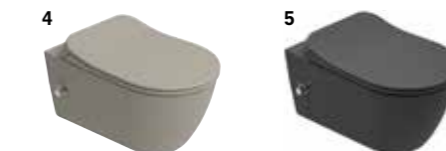

56x36 cm
Bidet function connection
Universal mount (inside-outside)
Integrated bidet valve (Hot / Cold)
Rimless, Jet flush (SmartWash)
Smart installation: Concealed and easy installation
3/6 - 2,5/4 lt function