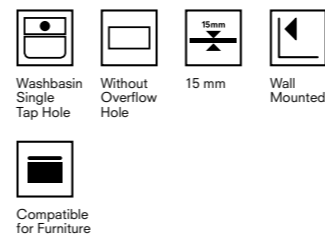

WASHBASINS COMPATIBLE WITH BATHROOM FURNITURE

Zero Shelf Washbasin / 100x50 cm
310200200437

COLOR CODE

SPIRIT SHELF WASHBASIN

120x48 cm
With tap hole, without overflow hole
15 mm thin stripe
Suitable for wall mounted
Ceramic cover is included
Compatible for furniture

White 310200200659

NEW PRODUCT SPIRIT SHELF WASHBASIN

100x48 cm
With tap hole, without overflow hole
15 mm thin stripe
Suitable for wall mounted
Ceramic cover is included
Compatible for furniture

White 310200200649

SPIRIT SHELF WASHBASIN

80x48 cm
With tap hole, without overflow hole
15 mm thin stripe
Suitable for wall mounted
Ceramic cover is included
Compatible for furniture

White 310200200660