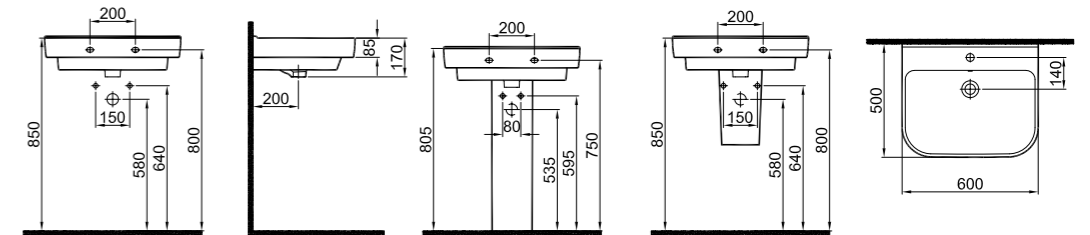

WASHBASIN

60x50 cm
With tap and overflow hole
Suitable for wall mounted
Novatic waste is not included

PRODUCT	COLOR	CODE
Washbasin	White	310200200446
Half Pedestal	White	310200800017