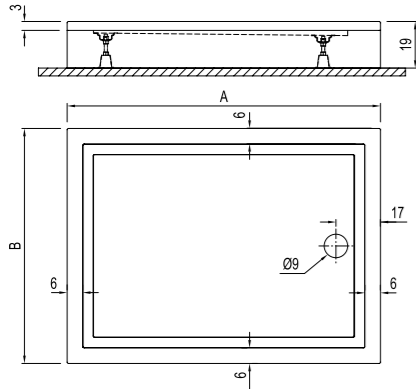

PANELLED RECTANGULAR [Height: 19 cm*]

Size cm	A	B
90x75	90	75
100x75	100	75
110x75	110	75
120x75	120	75
130x75	130	75
140x75	140	75
150x75	150	75
160x75	160	75
170x75	170	75