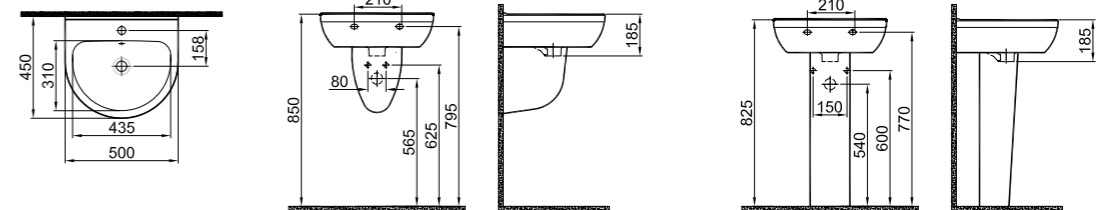

IDEA 2.0 WASHBASIN

50x45 cm
With tap and overflow hole
Suitable for wall mounted
Novatic waste is not included

Washbasin	White	310200200438
Pedestal	White	310200800015
Half Pedestal	White	310200800017