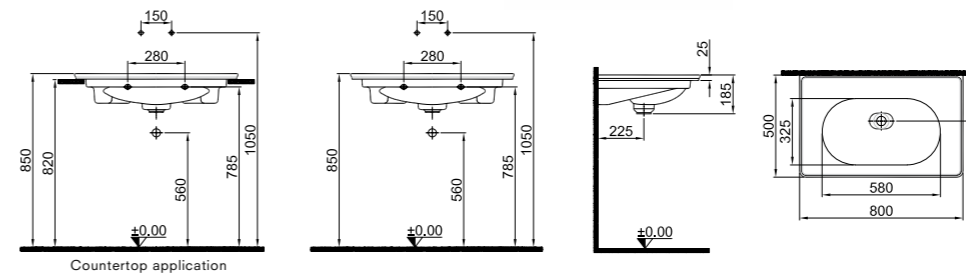

COLOR	CODE
1 Matte White	310200200430
2 Matte Pearl	310200200428
3 Matte Mink	310200200429
4 Matte Anthracite Grey	310200200522
5 Black	310200200425
6 Matte Black	310200200427

SmartHygiene is offered as standard in all products.