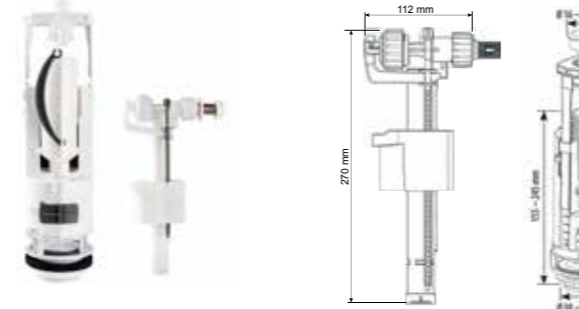

NEW PRODUCT 3/6 L SIDE INLET CISTERN MECHANISM

3/6 Liter, Two-stage
Compatible with side inlet WC pan cistern
NF certified

410200602692