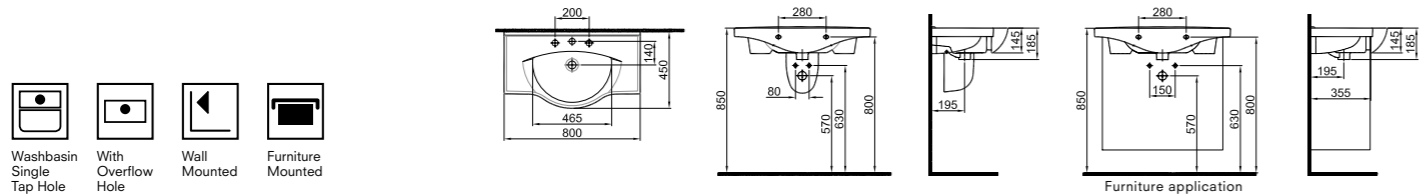

OPTIMUM SHELF WASHBASIN

65x45 cm
With tap and overflow hole
Suitable for wall mounted
Novatic waste is not included
Compatible for furniture

Washbasin	White	310200200088
Half Pedestal	White	310200800014