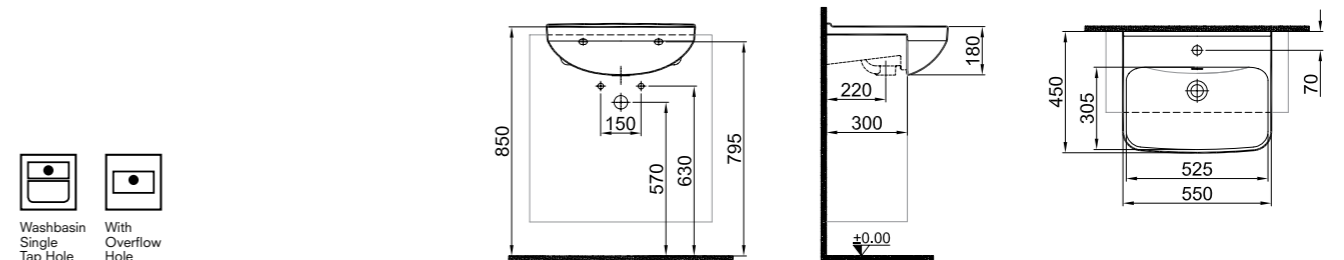

MOOD 2.0 SEMI - RECESSED WASHBASIN

55x45 cm
With tap hole, without overflow hole
Novatic waste is not included

White	310200200508