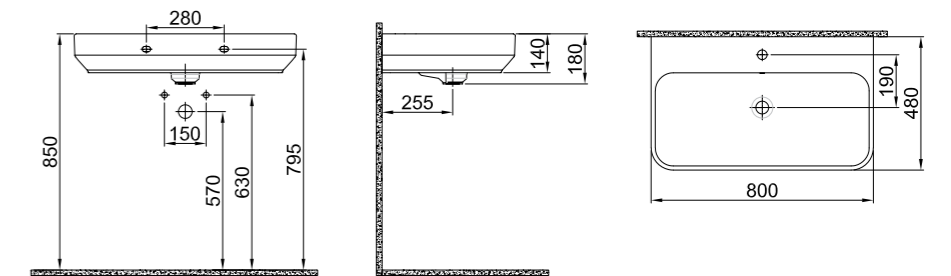

FOLD PRO COUNTERTOP WASHBASIN

60x48 cm
With tap and overflow hole
Suitable for wall mounted
Ceramic novatic waste is included

COLOR	CODE
White	310200200128