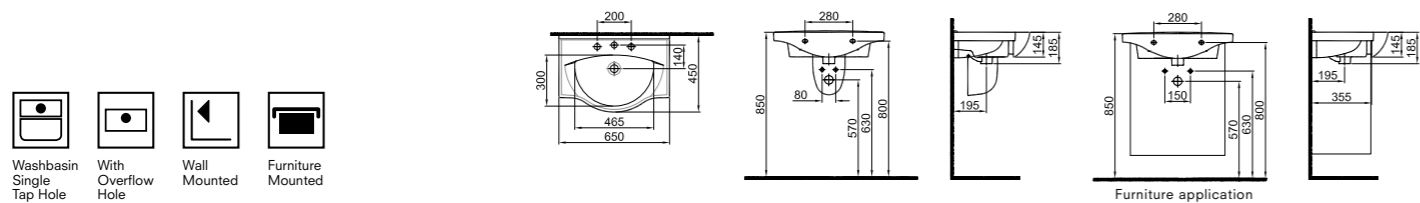

WASHBASINS COMPATIBLE WITH BATHROOM FURNITURE

OPTIMUM SHELF WASHBASIN

100x45 cm
With tap and overflow hole
Suitable for wall mounted
Novatic waste is not included
Compatible for furniture

Washbasin	White	310200200086
Half Pedestal	White	310200800014

OPTIMUM SHELF WASHBASIN

80x45 cm
With tap and overflow hole
Suitable for wall mounted
Novatic waste is not included
Compatible for furniture

Washbasin	White	310200200089
Half Pedestal	White	310200800014

OPTIMUM SHELF WASHBASIN

65x45 cm
With tap and overflow hole
Suitable for wall mounted
Novatic waste is not included
Compatible for furniture

Washbasin	White	310200200088
Half Pedestal	White	310200800014

OPTIMUM SHELF WASHBASIN

55x45 cm
With tap and overflow hole
Suitable for wall mounted
Novatic waste is not included
Compatible for furniture

Washbasin	White	310200200087
Half Pedestal	White	310200800014