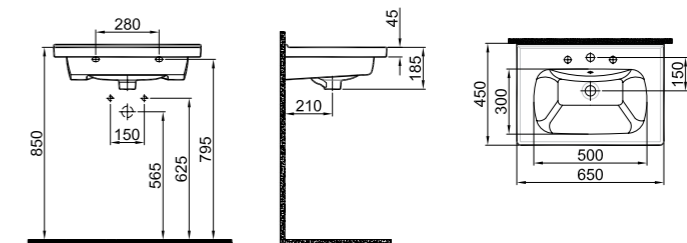

IDEA 2.0 SHELF WASHBASIN

65x45 cm
With tap and overflow hole
Suitable for wall mounted
Novatic waste is not included
Compatible for furniture

White	310200200320