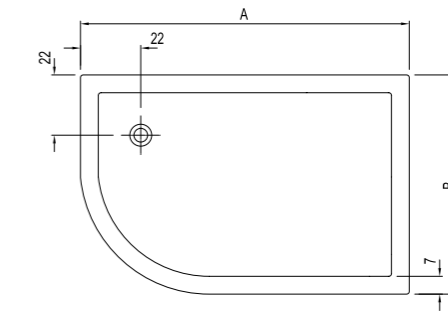

FLAT QUADRANT [Height: 3 cm*]

Size cm	Product	Code
100x100 cm	Duş Teknesi	310201300186
95x95 cm	Duş Teknesi	310201300205
90x90 cm	Duş Teknesi	310201300189
80x80 cm	Duş Teknesi	310201300178
75x75 cm	Duş Teknesi	310201300203
70x70 cm	Duş Teknesi	310201300179

Size cm	A	B
70x70	70	70
75x75	75	75
80x80	80	80
90x90	90	90
95x95	95	95
100x100	100	100

FLAT ASYMMETRIC [Height: 3 cm*]

	Size cm	Product	Code
Asymmetrical Left	120x90 cm	Shower Tray	310201300789
	120x80 cm	Shower Tray	310201300194
	100x80 cm	Shower Tray	310201300198
Asymmetrical Right	120x90 cm	Shower Tray	310201300781
	120x80 cm	Shower Tray	310201300765
	100x80 cm	Shower Tray	310201300783

Size cm	A	B
100x80	100	80
120x80	120	80
120x90	120	90

! In order to install the installment and shower tray, it should be mounted on the ground before the finished floor application.

9 cm distance is required for the installation of a shower tray and drains trap under the finished floor.

* The specified height is the distance from the finished floor to the top of the shower tray.

** This shower drains trap to be used increases the minimum depth by 2 cm.

! In order to install the installment and shower tray, it should be mounted on the ground before the finished floor application.

9 cm distance is required for the installation of a shower tray and drains trap under the finished floor.

* The specified height is the distance from the finished floor to the top of the shower tray.

** This shower drains trap to be used increases the minimum depth by 2 cm.