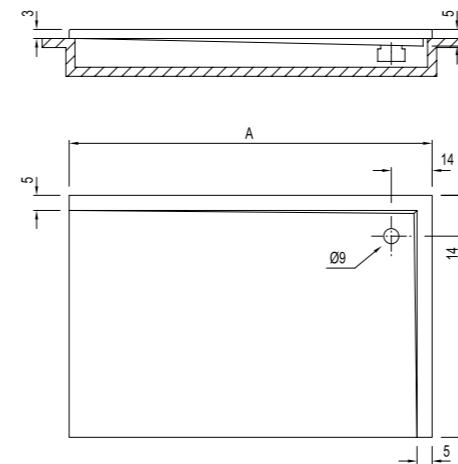

FLAT RECTANGULAR [Height: 3 cm*]

Size cm	Product	Code
170x90 cm	Shower Tray (Bamboo Ground Plate Included)	310201300061
140x80 cm	Shower Tray	310201300068
120x80 cm	Shower Tray	310201300074
120x75 cm	Shower Tray	310201300468
110x80 cm	Shower Tray	310201300081
100x80 cm	Shower Tray	310201300057
90x80 cm	Shower Tray	310201300413

Size cm	A	B
170x90	170	90
140x80	140	80
120x80	120	80
120x75	120	75
110x80	110	80
100x80	100	80
90x80	90	80

Floor Square Flat Shower Tray / **100x100 cm**
310201300059

! In order to install the installment and shower tray, it should be mounted on the ground before the finished floor application.
9 cm distance is required for the installation of a shower tray and drains trap under the finished floor.

* The specified height is the distance from the finished floor to the top of the shower tray.

** This shower drains trap to be used increases the minimum depth by 2 cm.