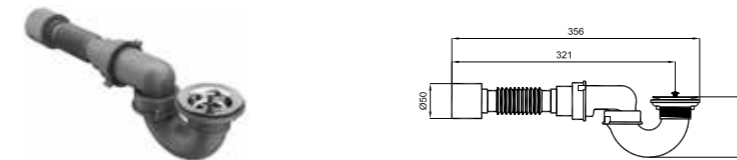

1 1/4" U-TYPE WASHBASIN WASTE PIPE WITH ACCORDION

Grey	410200603194