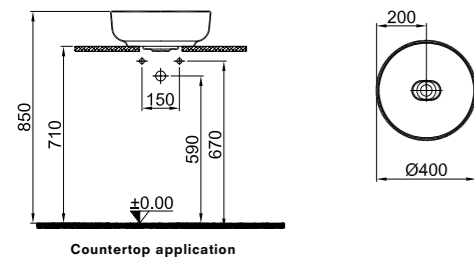

### NEW PRODUCT \* ZERO 2.0 COUNTERTOP BOWL WASHBASIN

**Ø40 cm**

Without tap and overflow hole  
Compatible with built-in basin mixer and high basin mixer  
Ceramic cover is included

1	White	310200200602
2	Matte White	310200200603
3	Matte Pearl	310200200604
4	Matte Mink	310200200605
5	Matte Anthracite Grey	310200200606
6	Black	310200200607
7	Matte Black	310200200608
8	Matte Yellow	310200200609
9	Matte Peachy	310200200610
10	Matte Sage Green	310200200612
11	Matte Blue	310200200613
12	Matte Stone Grey	310200200611