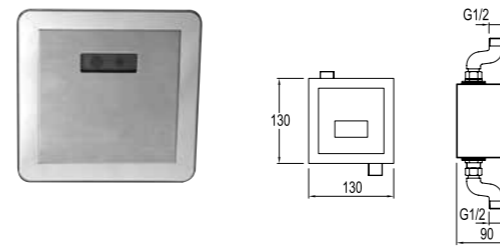

## FLUSH SYSTEMS

CODE

**TRENDY**

Trendy Infrared Concealed Urinal Flush System  
(Mains)

410201000004

**COMPACT**

Compact Infrared Concealed Urinal Flush System  
(Mains)

410201000008