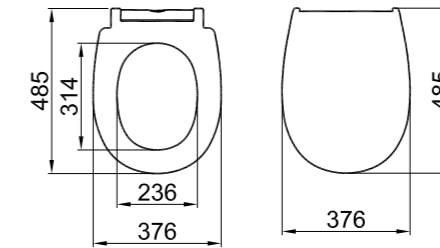

Duroplast
With metal hinge
Top fixing
Easily removable soft close seat (SmartSeat)

White 310200700071