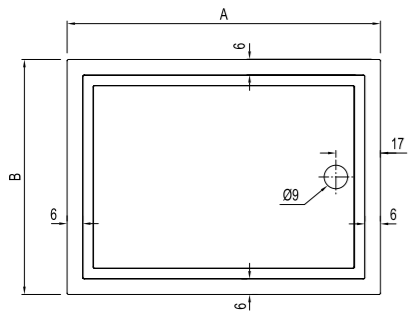

PANELLED RECTANGULAR [Height: 19 cm*]

Size cm	A	B
100x90	100	90
110x90	110	90
120x90	120	90
130x90	130	90
140x90	140	90
150x90	150	90
160x90	160	90
170x90	170	90
180x90	170	90

Size cm	Product	Code
180x90 cm	Shower Tray (Feet / Front Panel Included)	310201300603
	Shower Tray (Feet / L Panel Included)	310201300605
170x90 cm	Shower Tray (Feet / Front Panel Included)	310201300598
	Shower Tray (Feet / L Panel Included)	310201300600
160x90 cm	Shower Tray (Feet / Front Panel Included)	310201300689
	Shower Tray (Feet / L Panel Included)	310201300691
150x90 cm	Shower Tray (Feet / Front Panel Included)	310201300716
	Shower Tray (Feet / L Panel Included)	310201300165
140x90 cm	Shower Tray (Feet / Front Panel Included)	310201300173
	Shower Tray (Feet / L Panel Included)	310201300739
130x90 cm	Shower Tray (Feet / Front Panel Included)	310201300732
	Shower Tray (Feet / L Panel Included)	310201300734
120x90 cm	Shower Tray (Feet / Front Panel Included)	310201300700
	Shower Tray (Feet / L Panel Included)	310201300162
110x90 cm	Shower Tray (Feet / Front Panel Included)	310201300557
	Shower Tray (Feet / L Panel Included)	310201300559
100x90 cm	Shower Tray (Feet / Front Panel Included)	310201300590
	Shower Tray (Feet / L Panel Included)	310201300123