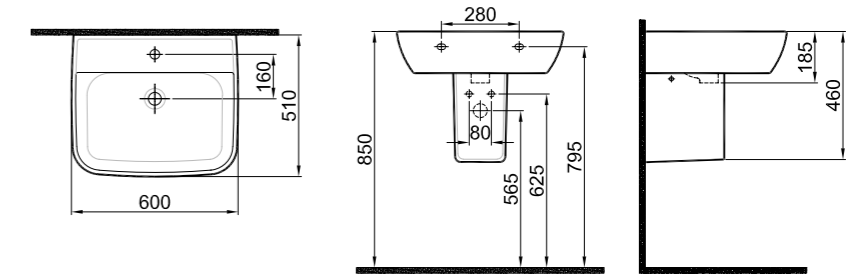

BABEL WASHBASIN

60x50 cm
With tap and overflow hole
Suitable for wall mounted
Novatic waste is not included

PRODUCT	COLOR	CODE
Washbasin	White	310200200047
Pedestal	White	310200800009
Half Pedestal	White	310200800010