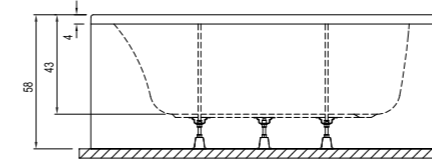

BABEL [150x80 cm]

Size cm	Product	Code
150x80 cm	Bathtub	310201301210
	Bathtub (Feet Included)	310201301211
	Bathtub (Feet / Front Panel Included)	310201300267
	Bathtub (Feet / L Panel Included)	310201300268
150x80 cm Comfort Hydromassage Function	Bathtub (Feet / Siphon / Front Panel Included)	310201301212
	Bathtub (Feet / Siphon / L Panel Included)	310201301215
150x80 cm Exclusive Hydromassage Function	Bathtub (Feet / Siphon / Front Panel Included)	310201301213
	Bathtub (Feet / Siphon / L Panel Included)	310201301216
150x80 cm Elite Hydromassage Function	Bathtub (Feet / Siphon / Front Panel Included)	310201301214
	Bathtub (Feet / Siphon / L Panel Included)	310201301217