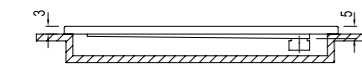

Size cm	A	B
90x70	90	70
100x70	100	70
110x70	110	70
120x70	120	70
130x70	130	70
140x70	140	70
150x70	150	70
160x70	160	70
170x70	170	70

	Size cm	Product	Code
	170x75 cm	Shower Tray	310201300531
	160x75 cm	Shower Tray	310201300137
	150x75 cm	Shower Tray	310201300742
	140x75 cm	Shower Tray	310201300149
75 cm	130x75 cm	Shower Tray	310201300679
	120x75 cm	Shower Tray	310201300111
	110x75 cm	Shower Tray	310201300131
	100x75 cm	Shower Tray	310201300561
	90x75 cm	Shower Tray	310201300155
	170x70 cm	Shower Tray	310201300152
	160x70 cm	Shower Tray	310201300720
	150x70 cm	Shower Tray	310201300577
	140x70 cm	Shower Tray	310201300102
70 cm	130x70 cm	Shower Tray	310201300139
	120x70 cm	Shower Tray	310201300618
	110x70 cm	Shower Tray	310201300106
	100x70 cm	Shower Tray	310201300145
	90x70 cm	Shower Tray	310201300148