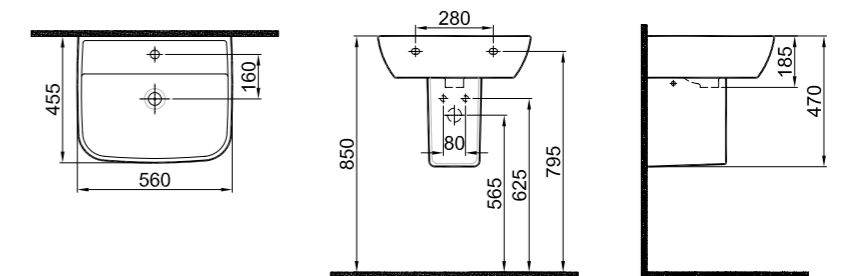

BABEL WASHBASIN

55x45,5 cm
With tap and overflow hole
Suitable for wall mounted
Novatic waste is not included

Washbasin	White	310200200046
Pedestal	White	310200800009
Half Pedestal	White	310200800010