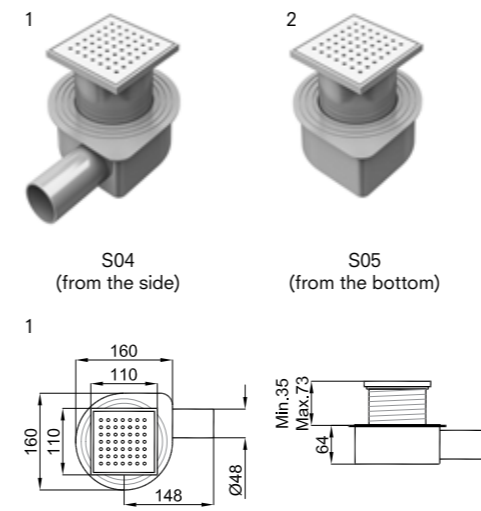

410200603502	KALE SMARTLINE 60 CM SLOT BLACK S13
410200603482	KALE SMARTLINE 40 CM TRENDY BLACK S13
410200603483	KALE SMARTLINE 50 CM TRENDY BLACK S13
410200603484	KALE SMARTLINE 60 CM TRENDY BLACK S13
410200603485	KALE SMARTLINE 70 CM TRENDY BLACK S13
410200603486	KALE SMARTLINE 80 CM TRENDY BLACK S13
410200603487	KALE SMARTLINE 90 CM TRENDY BLACK S13
410200603488	KALE SMARTLINE 100 CM TRENDY BLACK S13
410200603400	KALE SMARTLINE 40 CM SLOT BLACK S15
410200603404	KALE SMARTLINE 60 CM SLOT BLACK S15
410200603384	KALE SMARTLINE 40 CM TRENDY BLACK S15
410200603385	KALE SMARTLINE 50 CM TRENDY BLACK S15
410200603386	KALE SMARTLINE 60 CM TRENDY BLACK S15
410200603387	KALE SMARTLINE 70 CM TRENDY BLACK S15
410200603388	KALE SMARTLINE 80 CM TRENDY BLACK S15
410200603389	KALE SMARTLINE 90 CM TRENDY BLACK S15
410200603383	KALE SMARTLINE 100 CM TRENDY COPPER MIRROR S15
410200603390	KALE SMARTLINE 100 CM TRENDY BLACK S15

KALE SMART 10X10 CM SATINOX DESIGN 2 FLOOR DRAINS

Body length: 160x160 mm
Body Height: 64 mm flange top height
Drain Height: Min. 35 - Max. 73 mm
Height adjustable grid system
DN 50 horizontal outlet
Easy clean scent holder
Flange surface that facilitates the adhesion of the insulation
With insulating material