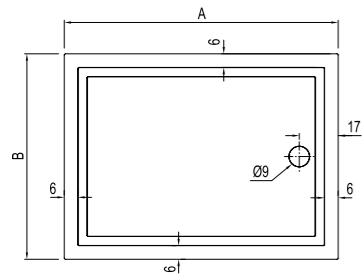

Size cm	A	B
90x70	90	70
100x70	100	70
110x70	110	70
120x70	120	70
130x70	130	70
140x70	140	70
150x70	150	70
160x70	160	70
170x70	170	70

	Size cm	Product	Code
	170x75 cm	Shower Tray	310201300531
	160x75 cm	Shower Tray	310201300137
	150x75 cm	Shower Tray	310201300742
	140x75 cm	Shower Tray	310201300149
75 cm	130x75 cm	Shower Tray	310201300679
	120x75 cm	Shower Tray	310201300111
	110x75 cm	Shower Tray	310201300131
	100x75 cm	Shower Tray	310201300561
	90x75 cm	Shower Tray	310201300155
	170x70 cm	Shower Tray	310201300152
	160x70 cm	Shower Tray	310201300720
	150x70 cm	Shower Tray	310201300577
	140x70 cm	Shower Tray	310201300102
70 cm	130x70 cm	Shower Tray	310201300139
	120x70 cm	Shower Tray	310201300618
	110x70 cm	Shower Tray	310201300106
	100x70 cm	Shower Tray	310201300145
	90x70 cm	Shower Tray	310201300148