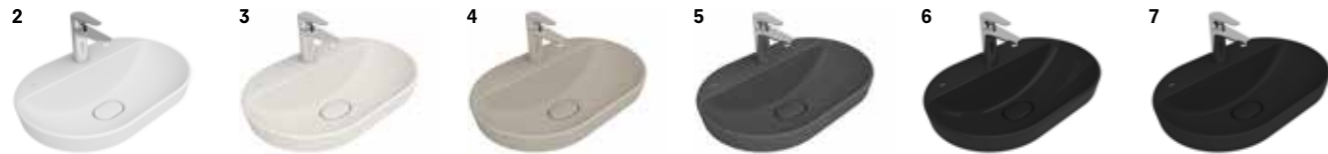

## NEW PRODUCT ZERO 2.0 DROP IN WASHBASIN

**60x40 cm**  
With tap hole, without overflow hole  
Ceramic cover is included

1	White	310200200534
2	Matte White	310200200539
3	Matte Pearl	310200200537
4	Matte Mink	310200200538
5	Matte Anthracite Grey	310200200540
6	Black	310200200535
7	Matte Black	310200200536