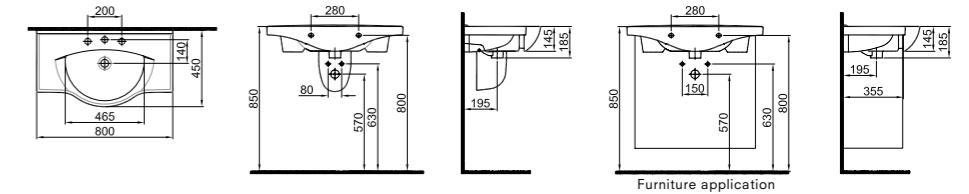

WASHBASINS COMPATIBLE WITH PEDESTAL

OPTIMUM WASHBASIN

50x40 cm
With tap and overflow hole
Suitable for wall mounted
Novatic waste is not included

PRODUCT	COLOR	CODE
Single Tap Hole	White	310200200109
Without Tap Hole	White	310200200108
Half Pedestal	White	310200800019

OPTIMUM WASHBASIN

45x36 cm
With tap and overflow hole
Suitable for wall mounted
Novatic waste is not included

Single Tap Hole	White	310200200118
Without Tap Hole	White	310200200115
Half Pedestal	White	310200800019

OPTIMUM WASHBASIN

35x28 cm
With tap and overflow hole
Suitable for wall mounted
Novatic waste is not included

With Right Tap Hole	White	310200200117
Without Tap Hole	White	310200200116
Slim Half Pedestal	White	310200800018

SmarterHygiene is offered as standard in all products.

OPTIMUM SHELF WASHBASIN

100x45 cm
With tap and overflow hole
Suitable for wall mounted
Novatic waste is not included
Compatible for furniture

OPTIMUM SHELF WASHBASIN

80x45 cm
With tap and overflow hole
Suitable for wall mounted
Novatic waste is not included
Compatible for furniture

OPTIMUM SHELF WASHBASIN

65x45 cm
With tap and overflow hole
Suitable for wall mounted
Novatic waste is not included
Compatible for furniture

SmarterHygiene is offered as standard in all products.