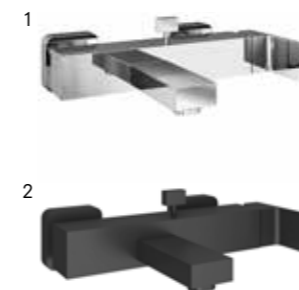

ARRIS

BASIN MIXER

Comfort Length: 103 mm
Comfort Height: 98 mm
35 mm ceramic cartridge
Honeycomb aerator

- Honeycomb Aerator
- 35mm Ceramic Cartridge

COLOR	CODE
1 Chrome	410200504727
2 Matte Black	410200504732

HIGH BASIN MIXER

Comfort Length: 161 mm
Comfort Height: 256 mm
35 mm ceramic cartridge
Honeycomb aerator

- Honeycomb Aerator
- 35mm Ceramic Cartridge

COLOR	CODE
1 Chrome	410200504728
2 Matte Black	410200504733

BUILT-IN BASIN MIXER [BUILT-IN PART & EXPOSED PART]

Comfort Length: 187 mm
35 mm ceramic cartridge
Concealed, rectangular aerator
Built-in part included
Rosette and cartridge system included

- Concealed, Rectangular Aerator
- 35mm Ceramic Cartridge

COLOR	CODE
1 Chrome	410200504730
2 Matte Black	410200504735

BATH MIXER

Comfort Length: 159 mm
35 mm ceramic cartridge
Locking type diverter
Honeycomb aerator

- Honeycomb Aerator
- 35mm Ceramic Cartridge

COLOR	CODE
1 Chrome	410200504729
2 Matte Black	410200504734

BUILT-IN BATH MIXER [BUILT-IN PART & EXPOSED PART]

35 mm ceramic cartridge
Built-in part included
Rosette and cartridge system included
Pulling type diverter
2 functions: Can be used two of showerhead, handshower, spout, water jet functions

- See Kalebox Compatibility Table. P: 152
- 35mm Ceramic Cartridge

COLOR	CODE
1 Chrome	410200504731
2 Matte Black	410200504736