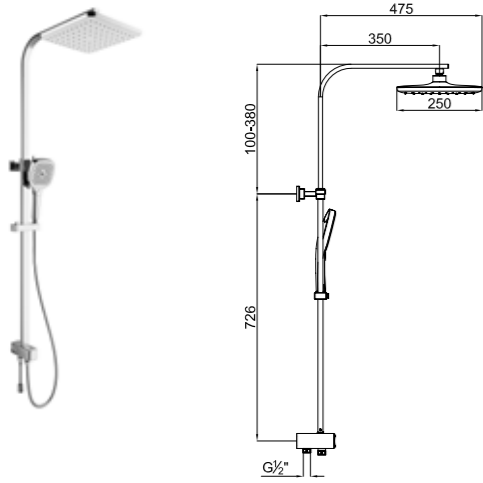

SHOWER SYSTEMS | SHOWER BAR

NEW PRODUCT RAIN SQUARE PUSH BUTTON SHOWER BAR

Easy assembly without the need for built-in work
Used with shower / bath mixers with Handshower outlet (G1/2")
Hand-held / overhead shower and diverter included
Installation height should be custom-fit for the customer so that they can comfortably wash themselves under the overhead shower
Auto-cleaning function
3 Functions: Normal, Massage Spray

CODE

410200505214

COLOR

CODE