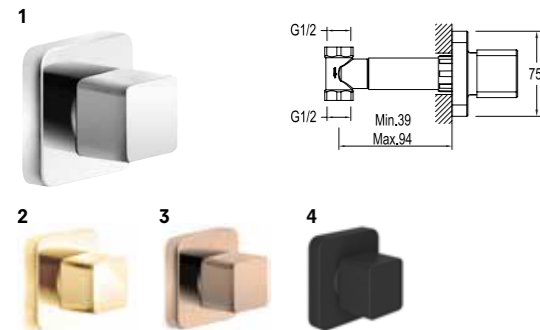

K100

G1/2" water inlet and outlet
Ceramic headworks (90°)
Used as bidet mixer for wall hung WC
75x75 mm rosette

- 1 Chrome 410200500618
- 2 Gold 410200500710
- 3 Rose Gold 410200500711
- 4 Matte Black 410200504709