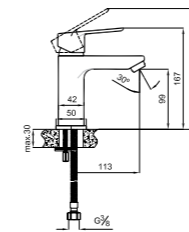

BASIN MIXER [5 L/MIN]

410200502981

Comfort length: 113 mm
Comfort height: 99 mm
35 mm ceramic cartridge
Honeycomb aerator
5 liter / minute water flow (at any pressure)