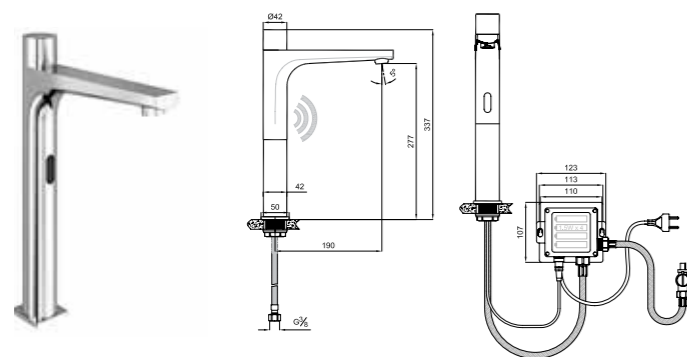

SEMPRE MONO INFRARED HIGH BASIN MIXER

Comfort length: 190 mm
Comfort height: 277 mm
Can be used with electric, battery or both. It is recommended to use batteries only during power cuts.
4x1.5V AA size battery (Battery included)
Single water inlet. If desired, constant temperature can be provided with double water inlet by using 410600100603.

410200502962