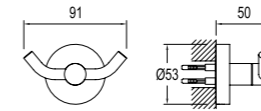

CODE

TOWEL HOOK

410200600261

Chrome plated zinc
Double