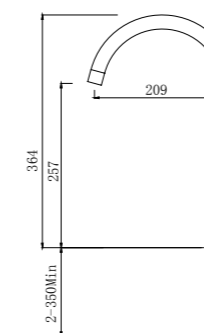

410200500259

Comfort length: 150 mm
Comfort height: 217 mm
360° swivel spout
35 mm ceramic cartridge
Honeycomb aerator

SINK MIXER WITH SWIVEL SPOUT

410200500263

Comfort length: 209 mm
Comfort height: 257 mm
35 mm ceramic cartridge
360° swivel spout
Honeycomb aerator