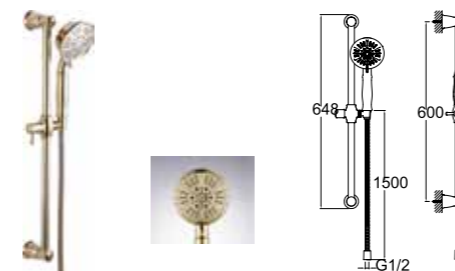

Matte Black 410200504710

- Easy Clean
- Limescale Removal
- Normal
- Massage Spraya
- Normal& Massage Spray
- Normal& Champagne Spray
- Champagne Spray

VICTORIAN HANDSHOWER SET WITH SLIDE RAIL

Hand showerhead front face diameter: 113 mm
 Slide rail length: 648 mm
 Slide rail diameter: 21 mm
 560 mm height adjustment
 Fixed hand showerhead holder
 Built-in handshower outlets 410200500304 or
 410200500306 should be used with built-in faucet.

410200500340

- Easy Clean
- Limescale Removal
- Normal
- Massage Spraya
- Normal& Massage Spray
- Normal& Champagne Spray
- Champagne Spray

VICTORIAN HANDSHOWER SET WITH SLIDE RAIL

Hand showerhead front face diameter: 113 mm
 Slide rail length: 648 mm
 Slide rail diameter: 21 mm
 560 mm height adjustment
 Fixed hand showerhead holder
 Built-in handshower outlets 410200500304 or
 410200500306 should be used with built-in faucet.