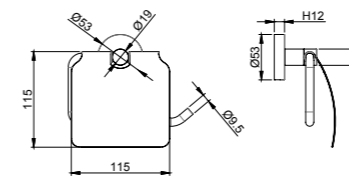

TOILET PAPER ROLL HOLDER WITH COVER

410200600263

Chrome plated zinc
With cover