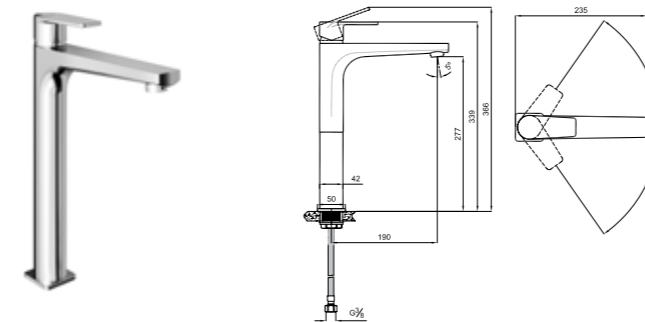

HIGH BASIN MIXER [5 L/MIN]

Comfort length: 190 mm
Comfort height: 277 mm
35 mm ceramic cartridge
Honeycomb aerator
5 liter / minute water flow (at any pressure)

410200502994

- Honeycomb aerator
- 35mm Ceramic Cartridge