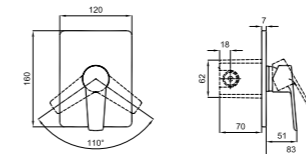

BUILT-IN SHOWER MIXER [EXPOSED PART]

Final installation part of K-Box Shower Mixer
(410200502540).
Built-in part not included
Includes rosette and cartridge system
35 mm ceramic cartridge
Single function: Can be used one of showerhead,
handshower, spout, water jet functions

410200502514

K-BOX BUILT-IN SHOWER MIXER [BUILT-IN PART]

Exposed final installation part should be ordered separately
G 1/2" water inlet / outlet
Can be used with a single function.
Special plastic cover for post-installation test/cleaning

410200502540

35mm
Ceramic
Cartridge