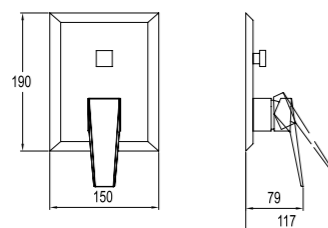

BUILT-IN BATH MIXER [EXPOSED PART]

Final installation part of KaleBox (410200500214)
Built-in part not included
Includes rosette and cartridge system.
40 mm ceramic cartridge
Push type diverter
2 functions: Can be used two of showerhead, handshower, spout, water jet functions

410200500136

KALEBOX BASIC BUILT-IN BATH / SHOWER MIXER [BUILT-IN PART]

Exposed final installation part should be ordered separately.
G 1/2" water inlet / outlet
Can be used with one or two functions
28 mm wall tolerance
Special plastic cover for post-installation test / cleaning

In cases where the wall distance is not enough,
part 410200500208 can be used for a 2 cm extension when necessary.

410200500214