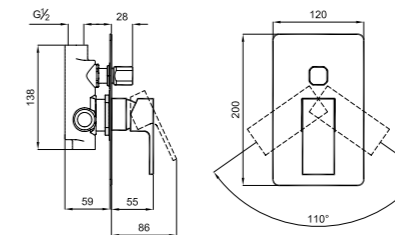

35 mm ceramic cartridge
Built-in part included
Rosette and cartridge system included
Pulling type diverter
2 functions: Can be used two of showerhead, handshower, spout, water jet functions