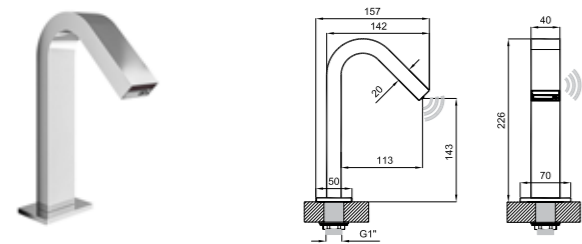

35mm Ceramic Cartridge

TECHNOLOGY

Tetra Multifunctional Infrared Basin Mixer & Soap Dispenser
 410200503841

TECHNOLOGY

TETRA MULTIFUNCTIONAL INFRARED BASIN MIXER & SOAP DISPENSER

Function of both mixer and soap dispenser
 Comfort length: 123 mm
 Comfort height: 146 mm
 4 liter/minute water flow
 Can be used with electric, battery or both. It is recommended to use batteries only during power cuts.
 4x1.5V AA size battery
 Single water inlet.
 Liquid soap dispenser capacity is between 1.6-2 lt
 Check valve is not included
 Angle valve is not included
 Filter available at the water inlet
 Single water inlet. If desired, constant temperature can be provided with double water inlet by using 410600100603.