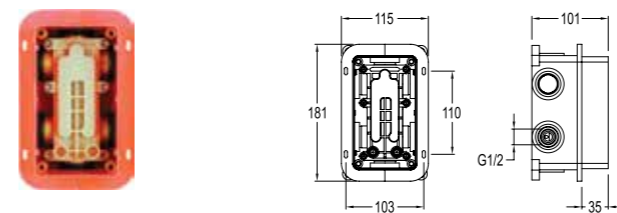

KALEBOX PRO BUILT-IN BATH MIXER [BUILT-IN PART]

410200500224

Exposed final installation part should be ordered separately
G 1/2" su girişi
Can be used with one , two three or four functions
28 mm wall tolerance for installation
Special plastic cover for post-installation test/cleaning