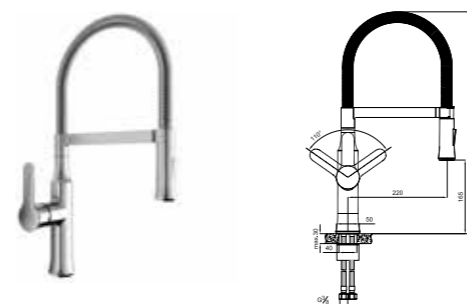

PROFESSIONAL SPIRAL SPRING SINK MIXER

410200500189

Comfort length: 220 mm
Comfort height: 165 mm
Dual function: Pressure stream or full-pipe flow
Able to reach all parts of the washbasin with flexible washing hose that can be pulled off of its special fixer