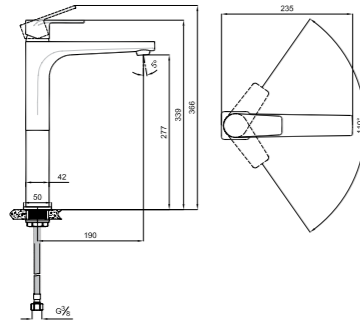

SEMPRE HIGH BASIN MIXER [COLD START]

Cold start feature
5 liter / minute water flow (at any pressure)
Comfort length: 190 mm
Comfort height: 277 mm
35 mm ceramic cartridge

410200503834