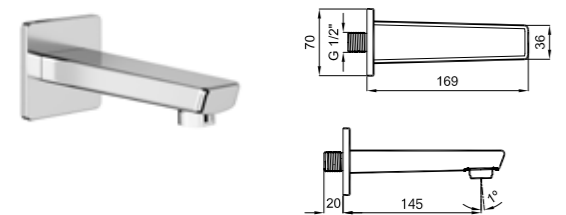

SEMPRE BATH SPOUT

Compatible with built-in bath / shower mixers
The built-in installation must be installed beforehand
Comfort length: 145 mm

410200502957