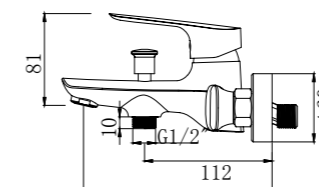

BATH MIXER

410200500260

Comfort length: 166 mm
35 mm ceramic cartridge
Lockable shower controller
Honeycomb aerator