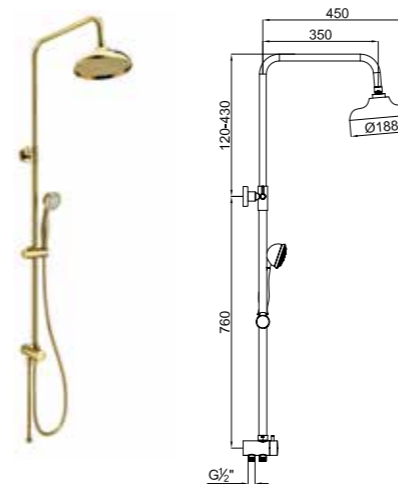

NEW PRODUCT ARTDECO SHOWER BAR

Easy assembly without the need for built-in work
Used with shower / bath mixers with Handshower outlet (G1/2")
Hand-held / overhead shower and diverter included
Installation height should be custom-fit for the customer so that they can comfortably wash themselves under the overhead shower

Gold

410200505214