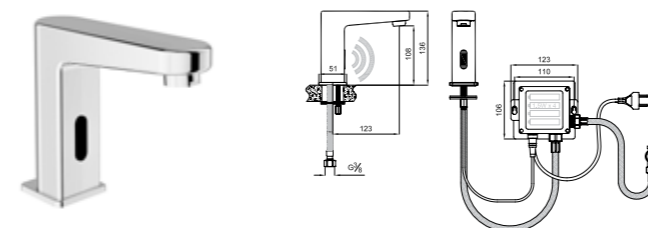

INOVA MONO INFRARED BASIN MIXER

Comfort length: 123 mm
Comfort height: 108 mm
Can be used with electric, battery or both. It is recommended to use batteries only during power cuts.
4x1.5V AA size battery (Battery included)
Single water inlet. If desired, constant temperature can be provided with double water inlet by using 410600100603.

410200502959