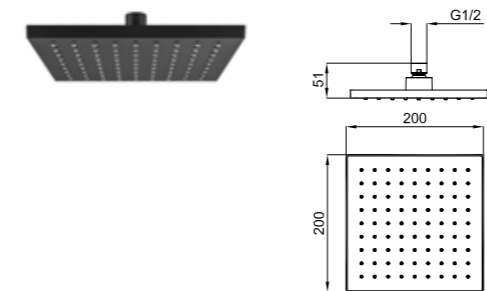

ZERO SHOWERHEAD [SQUARE 20x20 cm]

20x20 cm square
Matte black ABS plastic
Flexible water flow nozzles that help easily remove limescale
Showerhead swivel ball adapter to adjust the shower angle
Mounting bracket compatible with the application should be used.

Matte Black 410200504693