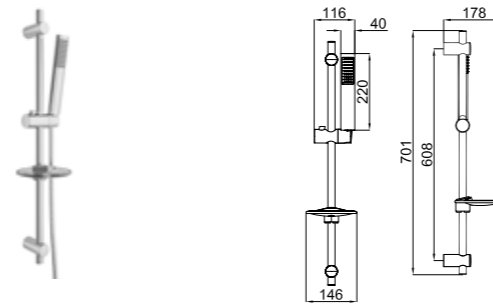

RAIN LINE HANDSHOWER SET WITH SLIDE RAIL

410200504968

1 Function: Normal
Handshower head front face diameter: 40x78 mm
Slide rail length: 701 mm
Slide rail diameter: 20 mm
534 mm height adjustment
Soap holder included
Chrome plating over stainless steel slide rail
Built-in handshower outlets 410200500304 or 410200500306 should be used with built-in faucet.

- Easy Clean
- Limescale Removal
- Normal