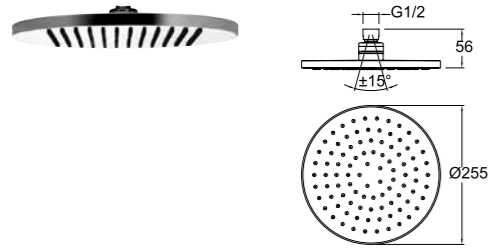

SHOWER SYSTEMS I SHOWERHEADS

SHOWERHEAD [ROUND 25 cm]

CODE

410200502874

25 cm diameter
Chrome-plated ABS plastic
Flexible water flow nozzles that help easily remove limescale
Showerhead swivel ball adapter to adjust the shower angle
Mounting bracket compatible with the application should be used.

- Easy Clean
- Limescale Removal
- Normal