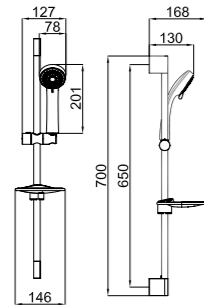

RAIN S110 HANDSHOWER SET WITH SLIDE RAIL [3 FUNCTIONS]

410200504965

3 Functions: Normal, Rain, Massage
Front face diameter: 78 mm
Slide rail length: 700 mm
Slide rail diameter: 19 mm
568 mm height adjustment
Soap holder included
Chrome plating over stainless steel slide rail
Built-in handshower outlets 410200500304 or
410200500306 should be used with built-in faucet.