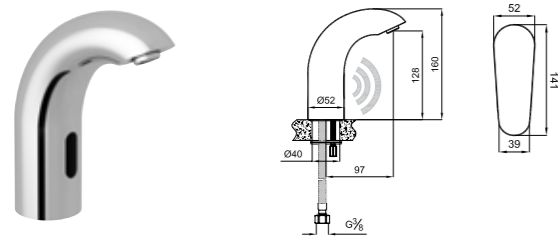

RENO MONO INFRARED BASIN MIXER [1,9 L/MIN]

Comfort length: 134 mm
Comfort height: 119 mm
Electric / battery powered (4x1.5 V AA) (Batteries included)
Single water inlet. If desired, constant temperature can be provided with double water inlet by using 410600100603.
IP 56 Junction box
There is check valve at water outlet
Includes angle valves with filters
Spray water flow of 1.9 liter / minute (at any pressure)

410200503811