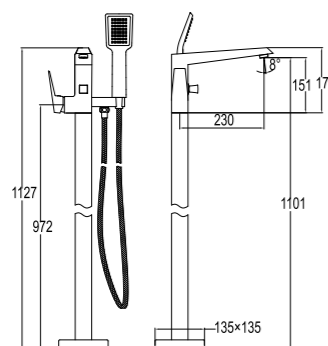

In cases where the wall distance is not enough,
 part 410200500208 can be used for a 2 cm extension when necessary.

410200500214

BATHTUB MIXER

Comfort length: 230 mm
 Comfort height: 1101 mm
 40 mm ceramic cartridge
 G 1/2" water inlet
 Freestanding, must be installed before final installation of covering material
 Cache aerator
 Handshower set included