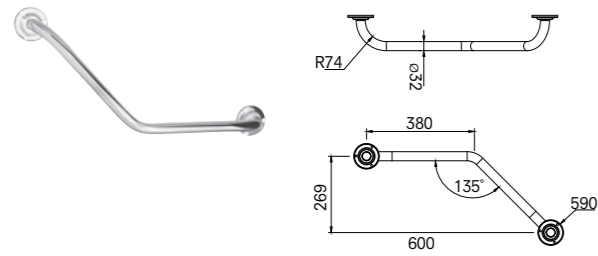

ASISTANS

135° ANGLE GRAB BAR

Wall mounted

COLOR	CODE
Glossy Polishing	410200600032