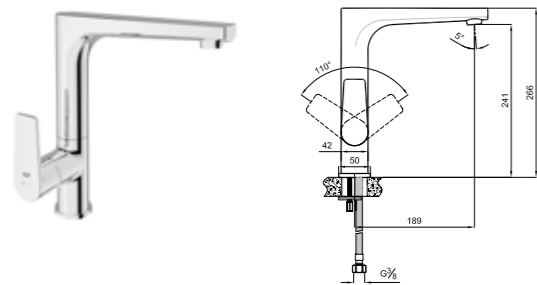

SEMPRE SINK MIXER WITH SWIVEL SPOUT [COLD START]

Comfort length: 189 mm
Comfort height: 241 mm
Cold start feature
5 liter / minute water flow (at any pressure)
360° swivel spout
35 mm ceramic cartridge
Honeycomb aerator

410200503832