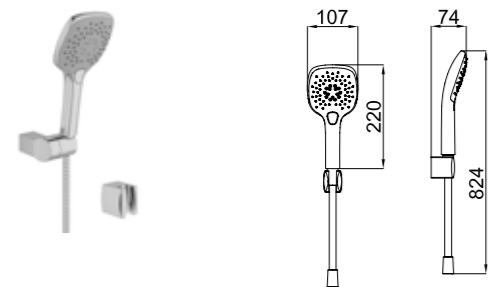

ZERO HANDSHOWER SET [3 FUNCTIONS, SQUARE]

Front face diameter: 107 mm
3 Functions: Normal, Massage Spray, Champagne Spray
1.5 m spiral hose
Fixed hand showerhead holder
Adjustable hand showerhead holder
Built-in handshower outlets 410200500304 or 410200500306 should be used with built-in faucet.

410200504979

- Easy Clean
- Limescale Removal
- Normal
- Massage Spraya
- Champagne Spray