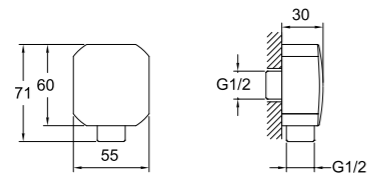

BUILT-IN HANDSHOWER OUTLET [SQUARE]

410200500306