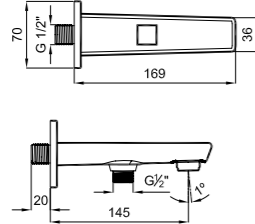

BATH SPOUT [WITH DIVERTER]

410200502958

Compatible with built-in bath / shower mixers
The built-in installation must be installed beforehand
Comfort length: 145 mm
Lockable shower controller