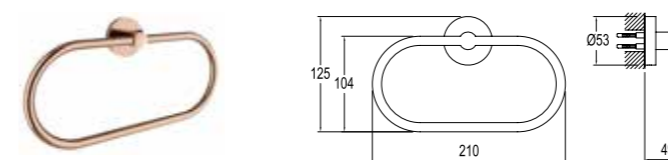

NEW PRODUCT RING TOWEL HOLDER

PVD plated brass

Rose Gold	410200603600