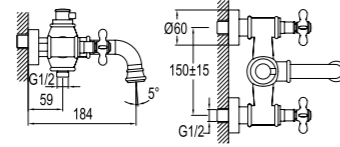

COLOR	CODE
1	Chrome	410200500233
2	Gold	410200500234