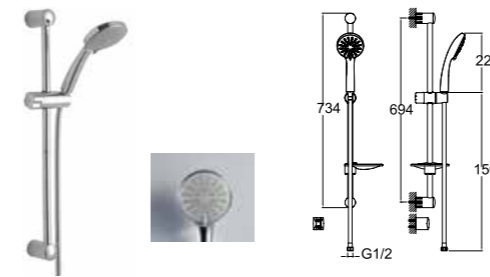

CODE

RAIN S100 HANDSHOWER SET WITH SLIDE RAIL [3 FUNCTIONS, SOAP HOLDER INCLUDED]

3 Functions: Normal, Rain, Massage
Front face diameter: 102 Ø
Slide rail length: 734 mm
Slide rail diameter: 25 mm
520 mm height adjustment
Fixed hand showerhead holder and soap dispenser
1.5 m spiral hose
Built-in handshower outlets 410200500304 or 410200500306 should be used with built-in faucet.
5.7 liters / minute (1.5 gpm) water flow (at any pressure)

310201200069