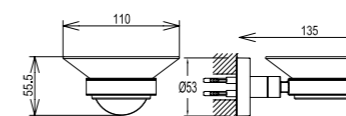

SOAP HOLDER [PORCELAIN]

410200600247

Chrome plated zinc
Wall mounted
Porcelain holder