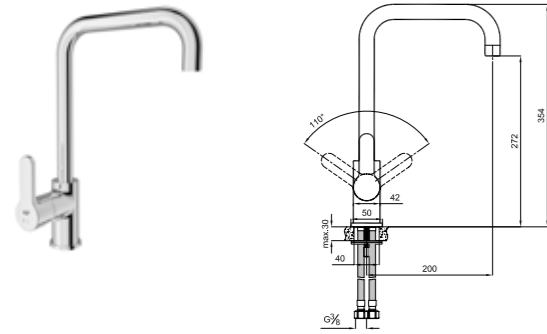

NOVA

SINK MIXER WITH SWIVEL SPOUT