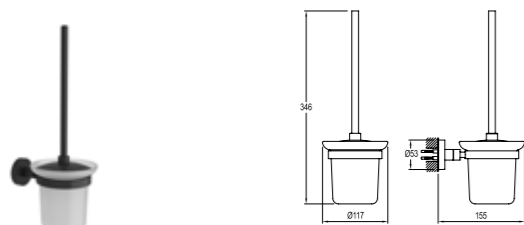

TOILET BRUSH HOLDER

Gold PVD coating on zinc
Wall mounted
Opal glass holder
Brush color: White

Matte Black	410200602868