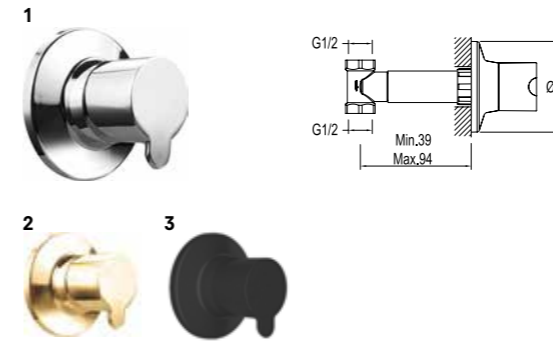

COLOR CODE

D100

G1/2" water inlet and outlet
Ceramic headworks (90°)
Used as bidet mixer for wall hung WC
Ø80 mm rosette

- 1 Chrome 410200500459
- 2 Gold 410200500708
- 3 Matte Black 410200504708