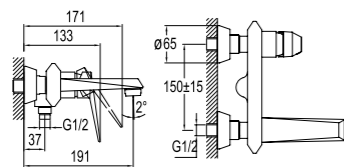

DIAMANTE

BATH MIXER [HANDSHOWER SET INCLUDED]

Comfort length: 191 mm
40 mm temperature and flow limit adjustable
Honeycomb aerator
Handshower set included
Diverter locked by pulling down

CODE

410200500135