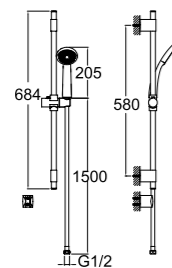

RAIN S80 SOLO HANDSHOWER SET WITH SLIDE RAIL

410200504964