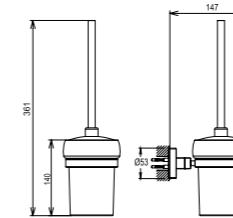

TOILET BRUSH HOLDER

410200600268

Chrome plated zinc
Wall mounted
Porcelain holder
Brush color: White