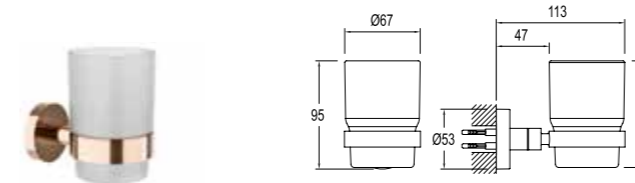

Matte Black	410200602868
-------------	--------------

COLOR CODE

NEW PRODUCT TOWEL HOOK

PVD plated brass
Double

Rose Gold	410200603601
-----------	--------------

NEW PRODUCT TOOTHBRUSH HOLDER [OPAL GLASS]

PVD plated brass
Wall mounted
Opal glass holder