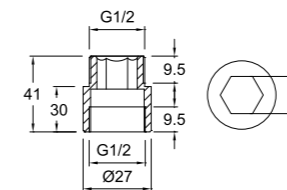

FAUCET EXTENSION 3 cm

G1/2" inlet / outlet
Order quantity is 50 pieces and their multiples.

410200500213