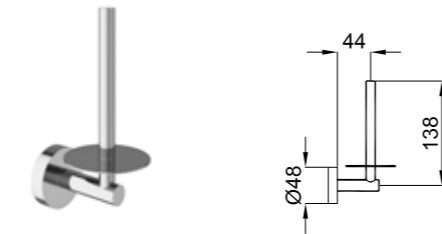

RESERVE ROLL HOLDER

410200600371

Chrome plated brass
For extra toilet paper roll

TOILET BRUSH [ON THE FLOOR]

410200600373

Chrome stainless steel
On the floor

TOILET BRUSH [WALL MOUNTED]

410200600374

Chrome stainless steel
Wall mounted

BATHROOM TRASH CAN WITH LID

Chrome stainless steel
With cover
With pedal
Removable plastic inner bucket

3 L	410200600375
5 L	410200600376
12 L	410200600377