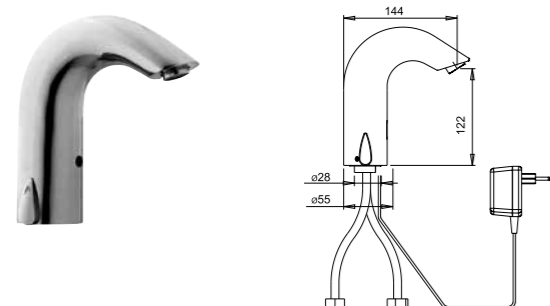

CLASSIC DUAL INFRARED BASIN MIXER

Comfort length: 140 mm
Comfort height: 121 mm
Dual water inlets
Hot-cold water adjustment with side controller
Can be used with electric, battery or both.
It is recommended to use batteries only during power cuts.
4x1.5V AA size battery
Power consumption: Electricity: 0.5 mW, Batteries: 0.3mW

410200500038

RENO HOT AND COLD WATER CONNECTOR

Connects to single water inlet products and gives a hot and cold water mixture at a constant temperature.
If desired, the setting can be changed on the part.

410600100603