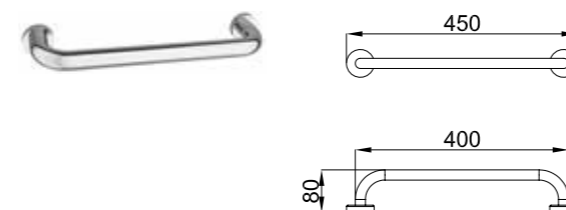

BATHTUB GRAB BAR / TOWEL HOLDER [40 cm]

Chrome stainless steel
40 cm length

410200600365