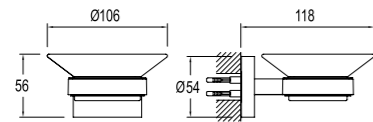

SOAP HOLDER

Chrome plated zinc
Wall mounted
Opal glass holder

CODE

410200600275