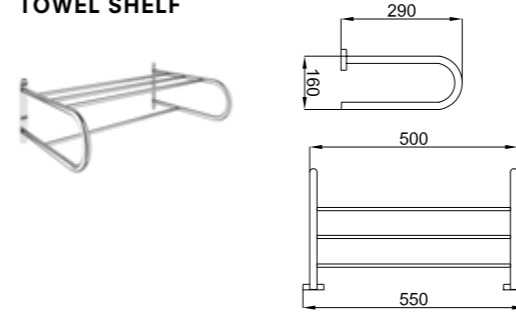

Matte black plated brass
Wall mounted
Opal glass holder
Brush color: White

PUBLIC

Double Decker Corner Shower Basket
410200600368

CODE

TOWEL SHELF

Chrome stainless steel
48.5 cm x 27.5 cm

410200600360

TOWEL SHELF