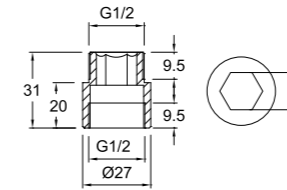

FAUCET EXTENSION 2 cm

G1/2" inlet / outlet
Order quantity is 50 pieces and their multiples.

410200500211