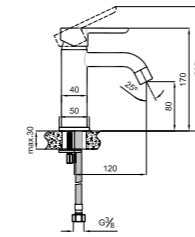

CODE

BASIN MIXER

410200502522

Comfort length: 120 mm
Comfort height: 80 mm
35 mm ceramic cartridge
Cache aerator that can be removed even with a coin