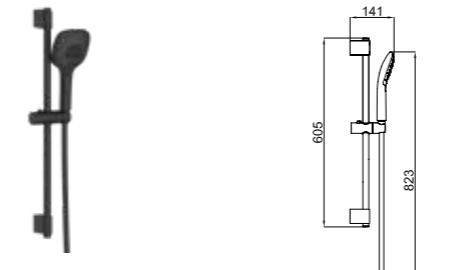

ZERO HANDSHOWER SET WITH SLIDE RAIL [3 FUNCTIONS, SQUARE]

3 Functions: Normal, Massage Spray, Champagne Spray
Hand showerhead front face diameter: 107 mm
Slide rail length: 605 mm
Slide rail diameter: 19 mm
494 mm height adjustment
Built-in handshower outlets 410200504695 should
be used with built-in faucet.

Matte Black 410200503835

- Easy Clean
- Limescale Removal
- Normal
- Massage Spraya
- Champagne Spray