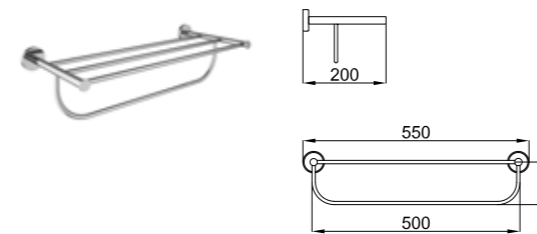

Matte black plated brass
Wall mounted
Opal glass holder
Brush color: White

PUBLIC

Double Decker Corner Shower Basket
410200600368

CODE

TOWEL SHELF

Chrome stainless steel
48.5 cm x 27.5 cm

410200600360

TOWEL SHELF