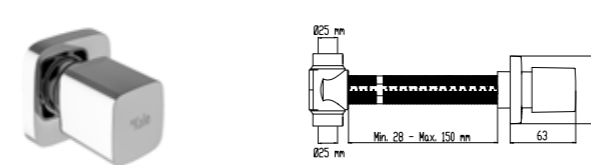

V200

Ø25 mm water inlet and outlet
Ceramic disc controller (180° swivel)
PPRC built-in part body
Used as bidet mixer for wall hung WC
Ø68 mm rosette

410200502840