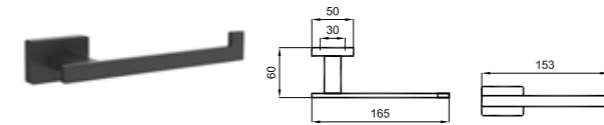

TOILET PAPER HOLDER

Matte Black

410200603211

Matte black plated brass
Without cover