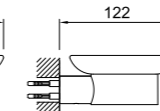

SOAP HOLDER

410200600238

Chrome plated brass
Wall mounted
Opal glass holder