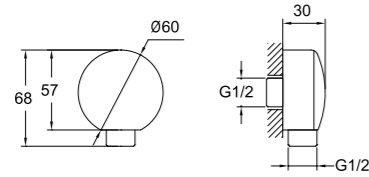

SHOWER SYSTEMS I BUILT-IN COMPLEMENTARY PRODUCTS

COLOR CODE

BUILT-IN HANDSHOWER OUTLET [ROUND]

410200500304