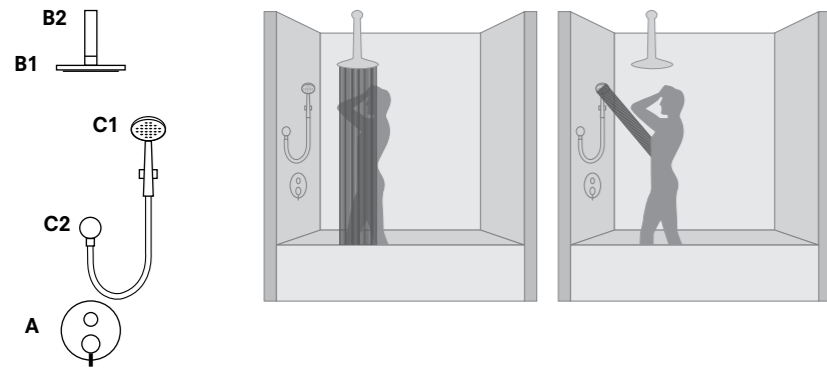

COMPATIBILITY TABLE FOR KALEBOX & K-BOX BUILT-IN SHOWER SYSTEMS

2 FUNCTIONS

A Built-in bathroom faucet		+	
B1 Overhead shower			B1 ve B2 Bundled Products
B2 Arm			
C1 Handheld shower			
C2 Built-in hand shower			

* Built-in part for Arris built-in bath mixer is included in the product. Kalebox or K-Box products are not needed.