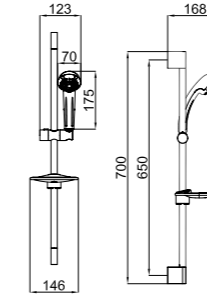

RAIN S70 HANDSHOWER SET WITH SLIDE RAIL

410200504963

1 Functions: Normal
Hand showerhead front face diameter: 70 mm
Slide rail length: 700 mm
Slide rail diameter: 19 mm
568 mm height adjustment
Soap holder included
Chrome plating over stainless steel slide rail
Built-in handshower outlets 410200500304 or
410200500306 should be used with built-in faucet.