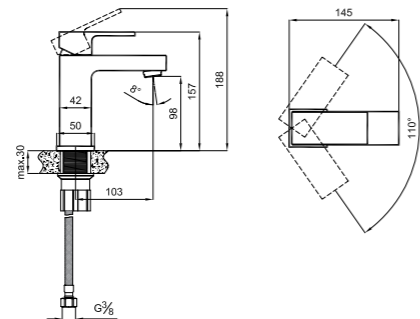

In cases where the wall distance is not enough,
 part 410200500208 can be used for a 2 cm extension when necessary.

410200500214

BATHTUB MIXER

Comfort length: 230 mm
 Comfort height: 1101 mm
 40 mm ceramic cartridge
 G 1/2" water inlet
 Freestanding, must be installed before final installation of covering material
 Cache aerator
 Handshower set included

410200500137

ARRIS

High Basin Mixer (Matte Black)
 410200504733

ARRIS

BASIN MIXER

Comfort Length: 103 mm
 Comfort Height: 98 mm
 35 mm ceramic cartridge
 Honeycomb aerator

-  Honeycomb Aerator
-  35mm Ceramic Cartridge