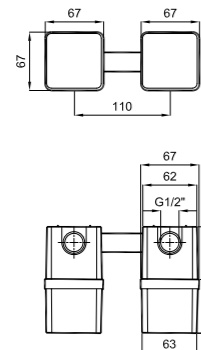

K-BOX BUILT-IN BASIN MIXER [BUILT-IN PART]

410200504678

Exposed final installation part should be ordered separately
G 1/2" water inlet / outlet
Special plastic cover for post-installation test/cleaning

35mm Ceramic Cartridge