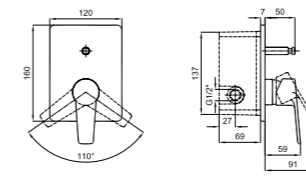

BUILT-IN BATH MIXER [EXPOSED PART]

Final installation part of K-Box Bath Mixer
(410200502541).
Built-in part not included
Includes rosette and cartridge system
35 mm ceramic cartridge
Push type diverter
2 functions: can use two of the showerhead,
Handshower, spout and water jet functions

410200502515