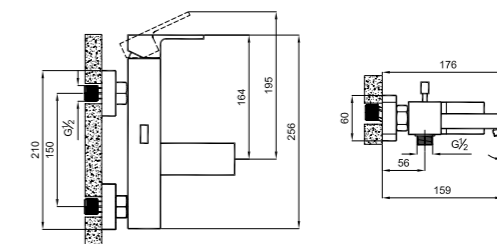

Comfort Length: 159 mm
35 mm ceramic cartridge
Locking type diverter
Honeycomb aerator

- Honeycomb Aerator
- 35mm Ceramic Cartridge

COLOR	CODE
1 Chrome	410200504729
2 Matte Black	410200504734