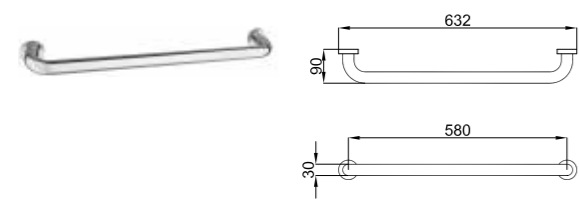

410200600364

BATHTUB GRAB BAR / TOWEL HOLDER [40 cm]

Chrome stainless steel
40 cm length

410200600365

PUBLIC

CODE

BATHTUB GRAB BAR / TOWEL HOLDER [60 cm]

410200600366