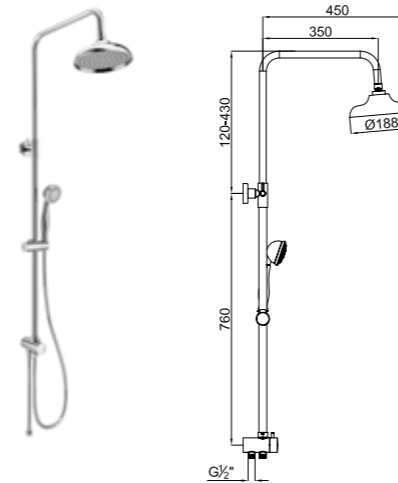

NEW PRODUCT ARTDECO SHOWER BAR

Easy assembly without the need for built-in work
Used with shower / bath mixers with Handshower outlet (G1/2")
Hand-held / overhead shower and diverter included
Installation height should be custom-fit for the customer so that they can comfortably wash themselves under the overhead shower

410200505214