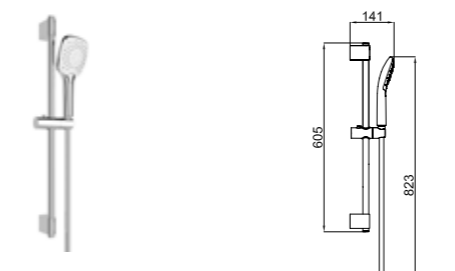

ZERO HANDSHOWER SET WITH SLIDE RAIL [3 FUNCTIONS, SQUARE]

3 Functions: Normal, Massage Spray, Champagne Spray
Hand showerhead front face diameter: 107 mm
Slide rail length: 605 mm
Slide rail diameter: 19 mm
494 mm height adjustment
Built-in handshower outlet 410200500306 should
be used with built-in faucet.

410200504706

- Easy Clean
- Limescale Removal
- Normal
- Massage Spraya
- Champagne Spray