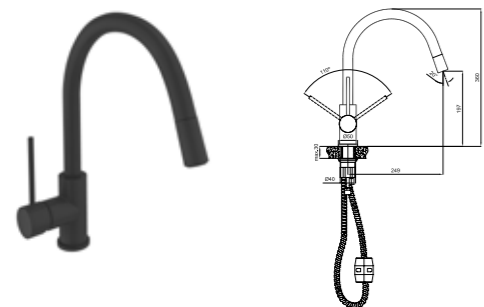

GASTRO U PULL DOWN SINK MIXER

Comfort length: 250 mm
Comfort height: 189 mm
Single function: Pressure stream or full-pipe flow
Able to reach all parts of the washbasin with flexible washing hose that can be pulled off of its special fixer

COLOR	CODE
Matte Black	410200504961

Cache Aerator