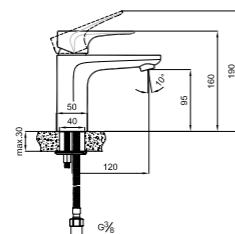

- Honeycomb Aerator
- %40 Water Saving icon"/> %40 Water Saving

ZERO

High Basin Mixer
 410200500507

ZERO

BASIN MIXER

Comfort length: 120 mm
 Comfort height: 95 mm
 40 mm ceramic cartridge
 40% water saving aerator