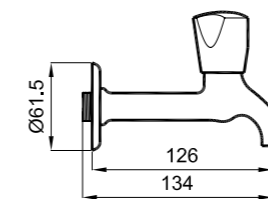

S100 LONG TAP

410200500640

Comfort length: 126 mm
62 mm rosette diameter
Flow regulating filter at the outlet end
Ceramic headworks (180° swivel)