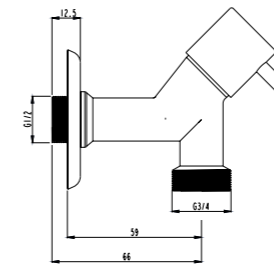

TAPS I LAUNDRY TAPS

CODE

A100 LAUNDRY TAP

410200500630

G1/2" water inlet, G3/4" water outlet
Comfort length: 59 mm
62 mm rosette diameter
Ceramic headworks (90° swivel)

B100 LAUNDRY TAP

410200500625

G1/2" water inlet, G3/4" water outlet
Comfort length: 59 mm
62 mm rosette diameter
Ceramic headworks (90° swivel)