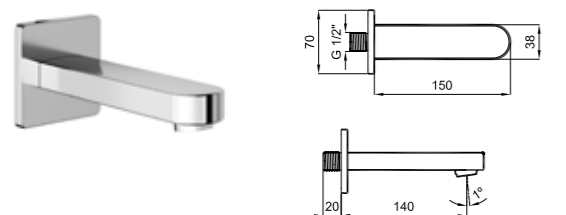

NOVA BATH SPOUT

Compatible with built-in bath / shower mixers
The built-in installation must be installed beforehand
Comfort length: 140 mm

410200502955