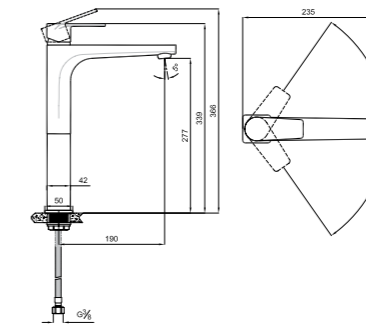

Comfort length: 190 mm
Comfort height: 277 mm
35 mm ceramic cartridge
Honeycomb aerator

	COLOR	CODE
	1 Chrome	410200502952
NEW PRODUCT	2 Titanium	410200505227
NEW PRODUCT	3 Matte White	410200505223
NEW PRODUCT	4 Matte Black	410200505225
NEW PRODUCT	5 Rose Gold	410200505221

- %40 Water Saving
- 40mm Ceramic Cartridge