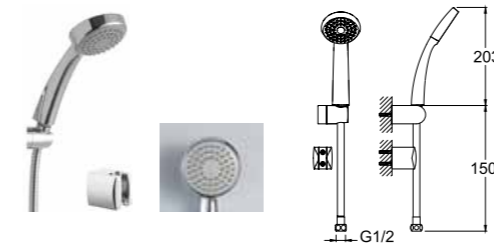

RAIN S80 SOLO HANDSHOWER SET

Front face diameter: 80 Ø
1.5 m spiral hose
Fixed hand showerhead holder
Adjustable hand showerhead holder
Built-in handshower outlets 410200500304 or
410200500306 should be used with built-in faucet.