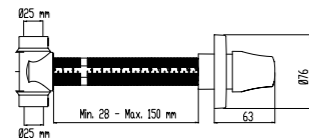

V100

410200502834

Ø20 mm water inlet and outlet
Ceramic disc controller (180° swivel)
PPRC built-in part body
Used as bidet mixer for wall hung WC
Ø76 mm rosette

V100

410200502836

Ø25 mm water inlet and outlet
Ceramic disc controller (180° swivel)
PPRC built-in part body
Used as bidet mixer for wall hung WC
Ø76 mm rosette