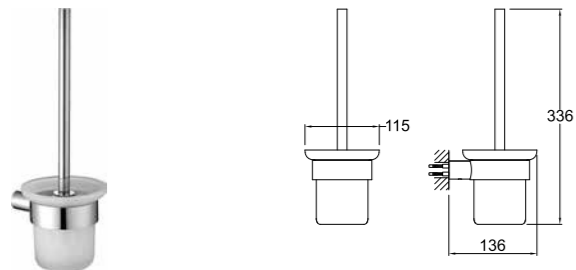

TOILET BRUSH HOLDER

410200600244

Chrome plated brass
Wall mounted
Opal glass holder
Brush color: White