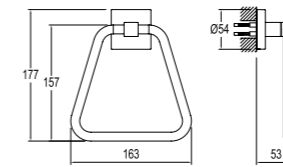

CODE

410200600279

DOUBLE SWIVEL TOWEL HOLDER

Chrome plated zinc
40 cm length

CODE

410200600283

CODE

RING TOWEL HOLDER