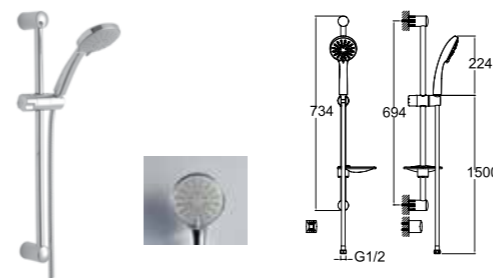

RAIN S100 HANDSHOWER SET WITH SLIDE RAIL [3 FUNCTIONS, SOAP HOLDER INCLUDED]

410200504967

3 Functions: Normal, Rain, Massage
Front face diameter: 102 Ø
Slide rail length: 734 mm
Slide rail diameter: 25 mm
520 mm height adjustment
Fixed hand showerhead holder and soap dispenser
Built-in handshower outlets 410200500304 or 410200500306 should be used with built-in faucet.

- Easy Clean
- Limescale Removal
- Normal
- Massage Sprays
- Champagne Spray