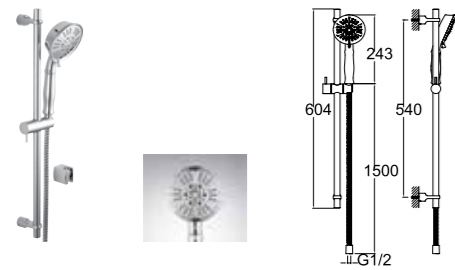

Rose Gold

410200505452

SHOWER SYSTEMS I HANDSHOWER SETS WITH SLIDE RAIL

KARINA HANDSHOWER SET WITH SLIDE RAIL

Hand showerhead front face diameter: 113 mm
 Slide rail length: 604 mm
 Slide rail diameter: 21 mm
 530 mm height adjustment
 Fixed hand showerhead holder
 Built-in handshower outlets 410200500304 or
 410200500306 should be used with built-in faucet.