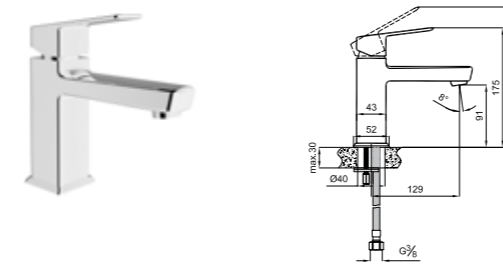

BASICS BASIN MIXER [COLD START]

Cold start feature
5 liter / minute water flow (at any pressure)
Comfort length: 129 mm
Comfort height: 91 mm
35 mm Cold start ceramic cartridge
Honeycomb aerator

410200503817