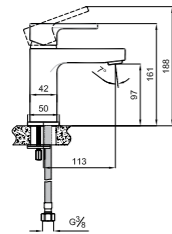

NOVA

BASIN MIXER