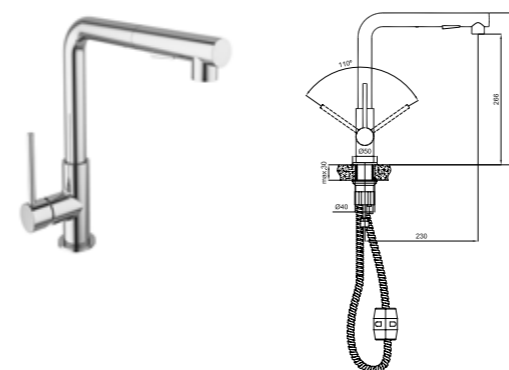

GASTRO L PULL OUT SINK MIXER

410200504958

Comfort length: 231 mm
Comfort height: 265 mm
Dual function: Pressure stream or full-pipe flow
Able to reach all parts of the washbasin with flexible washing hose that can be pulled off of its special fixer