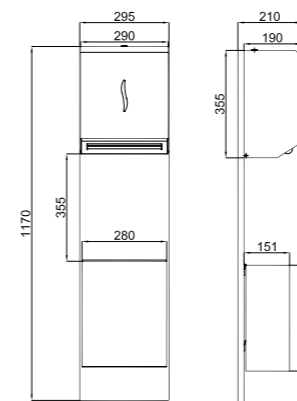

PUBLIC

BATHROOM TRASH CAN WITHOUT LID

Chrome stainless steel
Without cover
Removable plastic inner bucket

PRODUCT	CODE
3 L	410200600378
5 L	410200600379
12 L	410200600380

SOAP DISPENSER

Chrome stainless steel
Two different models: Countertop and wall mounted
Volume 500 ml

Countertop	410200600382
Wall Mounted	410200600381

SOAP DISPENSER [1 L]

Chrome stainless steel
Wall mounted
Volume 1 L

410200600383

BUILT-IN SOAP DISPENSER

Filled from the bottom
Plastic container
Volume 1000 ml

410200600370

PAPER TOWEL DISPENSER

Matte chrome stainless steel
Towel capacity: 400 paper
Lock mechanism

Brushed	410200600384
Matte Chrome	

ROLL PAPER TOWEL DISPENSER

Matte chrome stainless steel
Towel capacity: 260 m roll paper
Lock mechanism

COLOR	CODE
Brushed	410200600385
Matte Chrome	

TOILET SEAT DISPENSER

Matte chrome stainless steel
Capacity: 400 pieces toilet seat paper
Lock mechanism

Brushed	410200600386
Matte Chrome	

INFRARED PAPER TOWEL DISPENSER AND TRASH BOX

Matte chrome stainless steel
Electric adaptor (220 V) and 4 pieces of D type battery powered
19-21 cm roll paper capacity
Lock mechanism
Adjustable paper length
Adjustable time period
Security lock system
Wall mounted
23 l trash box capacity (35x15x100 cm)

Brushed Matte Chrome	410200602684