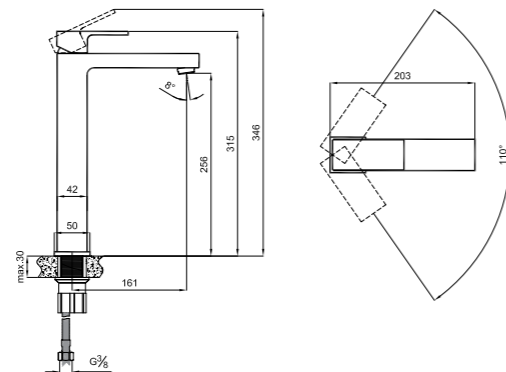

Comfort Length: 161 mm
Comfort Height: 256 mm
35 mm ceramic cartridge
Honeycomb aerator