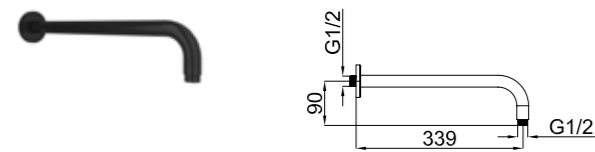

Gold 410200500329

Length 30 cm
Wall-mounted
G1/2" water inlet
For overhead showers

WALL MOUNTED SHOWER ARM

Matte Black 410200504690

Length 33 cm
Wall-mounted
G1/2" water inlet
For overhead showers

CEILING SHOWER ARM [30 cm] [FOR OVERHEAD SHOWER]