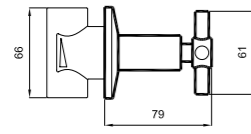

A100

410200500633

Ø20 mm water inlet and outlet
Ceramic disc controller (180° swivel)
PPRC built-in part body
Used as bidet mixer for wall hung WC
Ø67 mm rosette