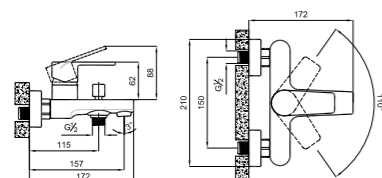

410200504678

35mm
Ceramic
Cartridge

BATH MIXER

Comfort length: 157 mm
35 mm ceramic cartridge
Lockable shower controller
Honeycomb aerator

410200502536

Honeycomb
Aerator35mm
Ceramic
Cartridge

BUILT-IN BATH MIXER [EXPOSED PART]