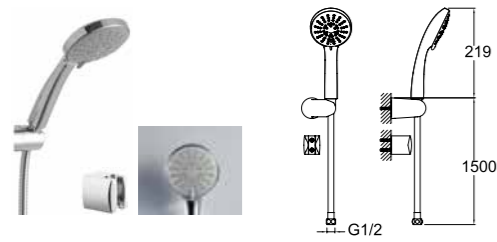

RAIN S100 HANDSHOWER SET [3 FUNCTIONS]

Front face diameter: 102 Ø
 3 Functions: Normal, Rain, Massage
 1.5 m spiral hose
 Fixed hand showerhead holder
 Adjustable hand showerhead holder
 Built-in handshower outlets 410200500304 or
 410200500306 should be used with built-in faucet.