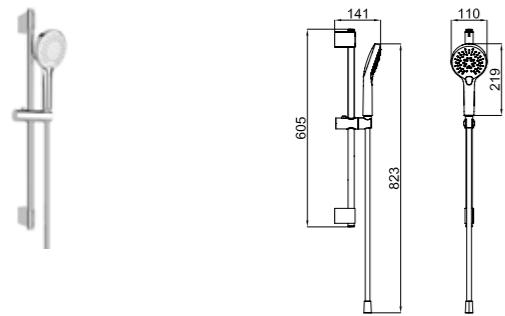

- Easy Clean
- Limescale Removal
- Normal
- Massage Sprays
- Champagne Spray

ZERO HANDSHOWER SET WITH SLIDE RAIL [3 FUNCTIONS, ROUND]

410200504707

3 Functions: Normal, Massage Spray, Champagne Spray
Hand showerhead front face diameter: 107 mm
Slide rail length: 605 mm
Slide rail diameter: 19 mm
494 mm height adjustment
Built-in handshower outlets 410200504695 should be used with built-in faucet.