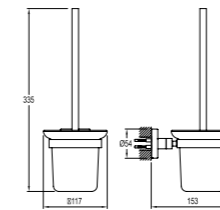

TOILET BRUSH HOLDER

Chrome plated zinc
Wall mounted
Opal glass holder
Brush color: White

CODE

410200600290