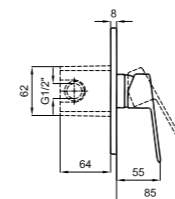

BUILT-IN SHOWER MIXER [EXPOSED PART]

Final installation part of K-Box Bath Mixer (410200502540).
Built-in part not included
Includes rosette and cartridge system
35 mm ceramic cartridge
Single function: Can be used one of showerhead, handshower, spout, water jet functions

410200502867