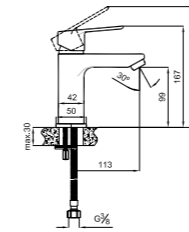

CODE

BASIN MIXER

410200502497

Comfort length: 113 mm
Comfort height: 99 mm
35 mm ceramic cartridge
Honeycomb aerator