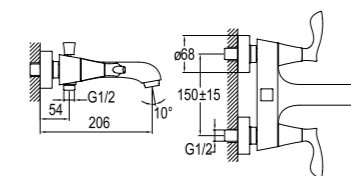

1	Chrome	410200500165
2	Brushed Nickel	410200500166
3	Rose Gold	410200500167
4	Matte Black	410200504720