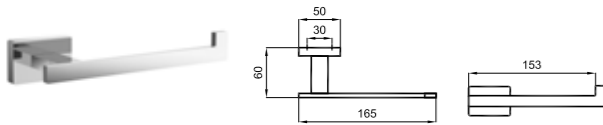

TOILET PAPER HOLDER

410200603205

Chrome plated brass
Without cover