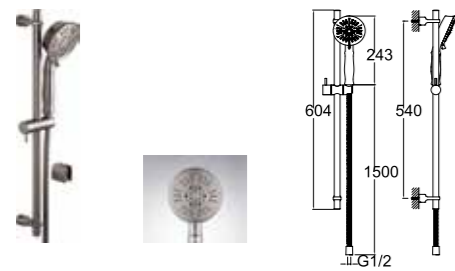

KARINA HANDSHOWER SET WITH SLIDE RAIL

Hand showerhead front face diameter: 113 mm
Slide rail length: 604 mm
Slide rail diameter: 21 mm
530 mm height adjustment
Fixed hand showerhead holder
Built-in handshower outlets 410200500304 or
410200500306 should be used with built-in faucet.

Brushed Nickel 410200500309

- Easy Clean
- Limescale Removal
- Normal
- Massage Spraya
- Normal& Massage Spray
- Normal& Champagne Spray
- Champagne Spray