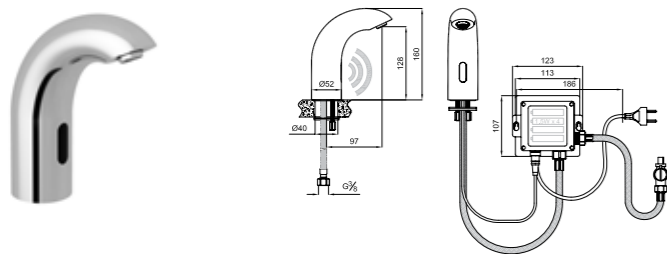

TECHNOLOGY

RENO MONO INFRARED BASIN MIXER

Comfort length: 97 mm
Comfort height: 128 mm
Can be used with electric, battery or both. It is recommended to use batteries only during power cuts.
4x1.5V AA size battery (Battery included)
Single water inlet. If desired, constant temperature can be provided with double water inlet by using 410600100603.

CODE

410200502960