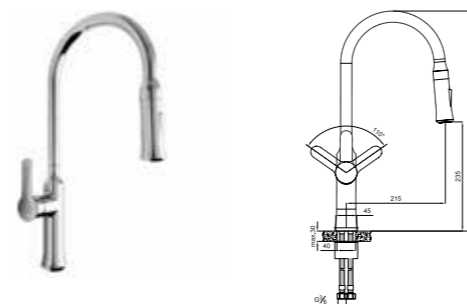

MASTER PULL DOWN SINK MIXER

410200500192

Comfort length: 215 mm
Comfort height: 235 mm
Dual function: Pressure stream or full-pipe flow
Able to reach all parts of the washbasin with flexible washing hose that can be pulled off of its special fixer