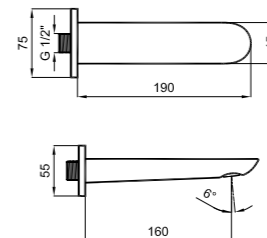

COLOR	CODE
1 Chrome	410200500513
2 Matte Black	410200500512