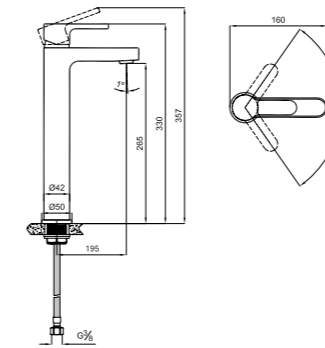

410200503828

SEMPRE HIGH BASIN MIXER [5 L/MIN]

Comfort length: 190 mm
 Comfort height: 277 mm
 35 mm ceramic cartridge
 5 liter / minute water flow (at any pressure)

410200502994

NOVA HIGH BASIN MIXER [5 L/MIN]