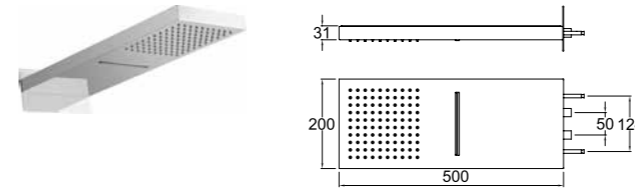

RAIN 2F BUILT-IN SHOWERHEAD [WATERFALL / NORMAL FLOW]

410200500313

20x50 cm rectangle
Stainless steel
Flexible water flow nozzles that help easily remove limescale
The built-in installation must have been completed before the finished floor application.
2 different water inlets should be connected.
2 different water stream functions: Waterfall and normal
It is recommended to use Kalebox Pro built-in product Handshower and built-in Handshower outlet with 3 functions.