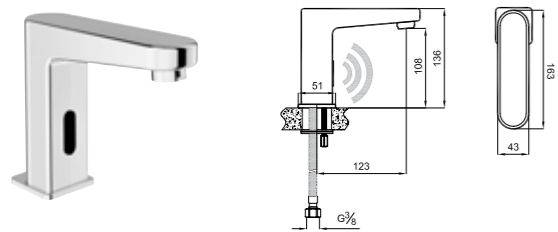

410200503811

BASICS BASIN MIXER [5 L/MIN]

Comfort length: 129 mm
 Comfort height: 91 mm
 35 mm ceramic cartridge
 Honeycomb aerator
 5 liter / minute water flow (at any pressure)

410200502995

INOVA MONO INFRARED BASIN MIXER [1,9 L/MIN]