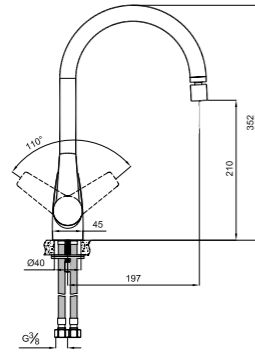

410200502963

Comfort length: 197 mm
 Comfort height: 210 mm
 360° swivel spout
 35 mm ceramic cartridge
 Rotatable ball-joint aerator

BATH SPOUTS

Zero Matte Black
 410200500512

BATH SPOUTS

ZERO BATH SPOUT

Compatible with built-in bath / shower mixers
The built-in installation must be installed beforehand
Comfort length: 160 mm