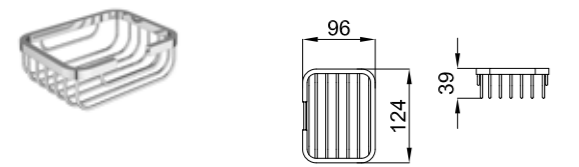

SOAP HOLDER

410200600369

Chrome plated brass