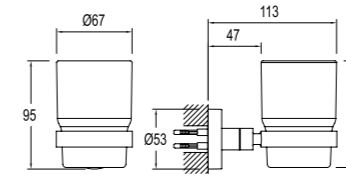

CODE

TOWEL HOOK

410200600261

Chrome plated zinc
Double

TOOTHBRUSH HOLDER [OPAL GLASS]

410200600249

Chrome plated zinc
Wall mounted
Opal glass holder

TOOTHBRUSH HOLDER [PORCELAIN]