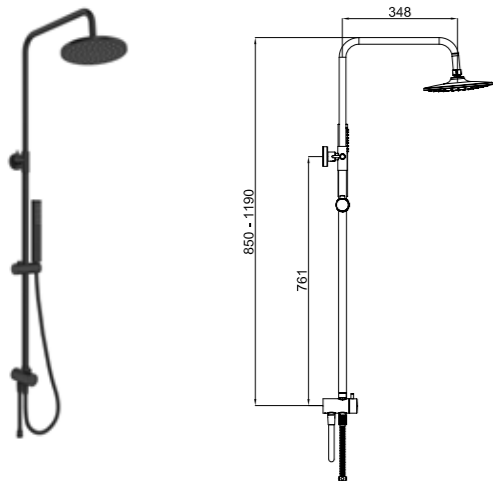

NEW PRODUCT MARE SHOWER BAR

Matte Black

410200505047

Easy assembly without the need for built-in work
Used with shower / bath mixers with Handshower outlet (G1/2").
Hand-held / overhead shower and diverter included
Installation height should be custom-fit for the customer so that they can comfortably wash themselves under the overhead shower.

- Easy Clean
- Limescale Removal
- Normal