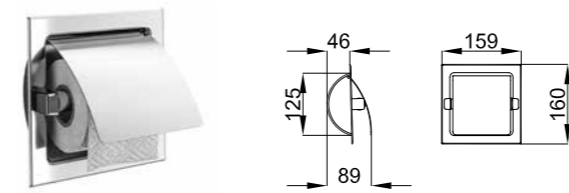

410200600368

Chrome plated brass
Double decker basket

TOWEL HOOK

410200600372

Chrome plated brass
Single towel hook

CODE

TOILET PAPER ROLL HOLDER WITH COVER

410200602682