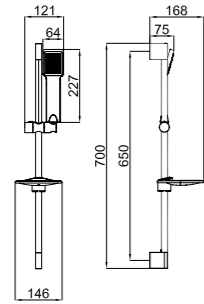

RAIN SQUARE HANDSHOWER SET WITH SLIDE RAIL

410200504966

1 Functions: Normal
Hand showerhead front face diameter: 64x81 mm
Slide rail length: 684 mm
Slide rail diameter: 19 mm
568 mm height adjustment
Soap holder included
Chrome plating over stainless steel slide rail
Built-in handshower outlets 410200500304 or
410200500306 should be used with built-in faucet.