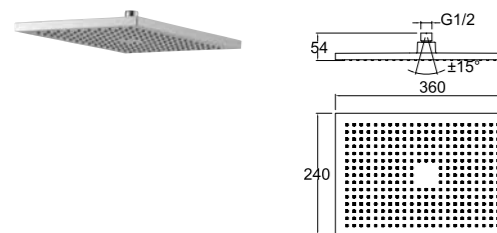

SHOWERHEAD [RECTANGLE 36x24 cm]

36x24 cm rectangle
Chrome-plated ABS plastic
Flexible water flow nozzles that help easily remove limescale
Showerhead swivel ball adapter to adjust the shower angle
Mounting bracket compatible with the application should be used.
9 liters / minute water flow (at any pressure)

310201200083