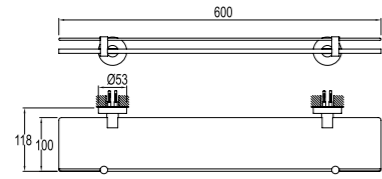

D100

CODE

SHELVING-UNIT

410200600253

Chrome plated zinc
Tempered glass