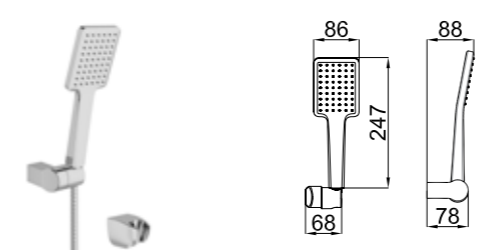

RAIN QUADRO HANDSHOWER SET

Front face diameter: 40x78 mm
1 Functions: Normal
1.5 m spiral hose
Fixed hand showerhead holder
Adjustable hand showerhead holder
Built-in handshower outlets 410200500304 or 410200500306 should be used with built-in faucet.

410200504982

- Easy Clean
- Limescale Removal
- Normal