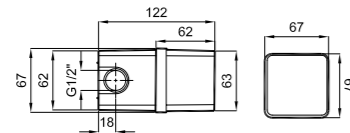

K-BOX BUILT-IN SHOWER MIXER [BUILT-IN PART]

410200502540

Exposed final installation part should be ordered separately
G 1/2" water inlet / outlet
Can be used with a single function.
Special plastic cover for post-installation test/cleaning

35mm Ceramic Cartridge