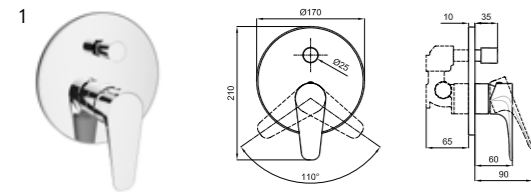

ZERO

BUILT-IN BATH MIXER [EXPOSED PART]

Final installation part of KaleBox (410200500214).
Built-in part not included
Includes rosette and cartridge system
40 mm ceramic cartridge
Push type diverter
2 functions: can use two of the showerhead, Handshower, spout and water jet functions

i See Kalebox Compatibility Table. P: 152
40mm Ceramic Cartridge

COLOR	CODE
1 Chrome	310201200088
2 Matte Black	310201200121

KALEBOX BASIC BUILT-IN BATH / SHOWER MIXER [BUILT-IN PART]

Exposed final installation part should be ordered separately
G 1/2" water inlet
It can be used with two or a single function
28 mm wall tolerance
Special plastic cover for post-installation test/cleaning

In cases where the wall distance is not enough,
part 410200500208 can be used for a 2 cm extension when necessary

410200500214