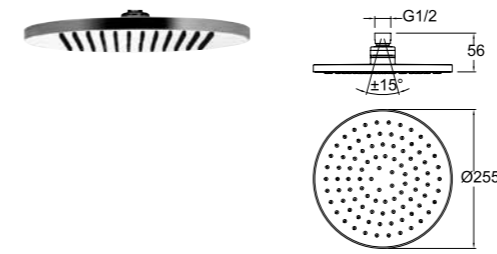

SHOWERHEAD [ROUND]

25 cm diameter
Chrome-plated ABS plastic
Flexible water flow nozzles that help easily remove limescale
Showerhead swivel ball adapter to adjust the shower angle
Mounting bracket compatible with the application should be used.
9 liters / minute water flow (at any pressure)

CODE

310201200084