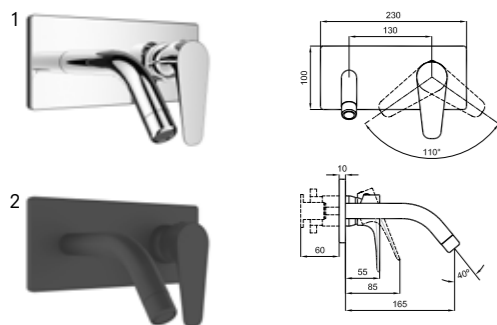

BUILT-IN BASIN MIXER [EXPOSED PART]

Comfort length: 165 mm
Final installation part of Kalebox (410200500207).
Built-in part not included
Includes rosette and cartridge system
40 mm ceramic cartridge
40% water saving aerator
Cascade faucet aerator

- %40 Water Saving
- Cascade Aerator
- 40mm Ceramic Cartridge

1 Chrome	310201200087
2 Matte Black	310201200119

KALEBOX BUILT-IN BASIN MIXER [BUILT-IN PART]
Exposed final installation part should be ordered separately
G 1/2" water inlet / outlet
10 mm wall tolerance
Special plastic cover for post-installation test/cleaning

410200500207