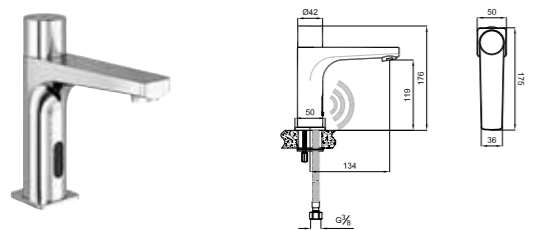

SEMPRE MONO INFRARED BASIN MIXER [1,9 L/MIN]

Comfort length: 134 mm
Comfort height: 119 mm
Electric / battery powered (4x1.5 V AA) (Batteries included)
Single water inlet. If desired, constant temperature can be provided with double water inlet by using 410600100603.
IP 56 Junction box
There is check valve at water outlet
Includes angle valves with filters
Spray water flow of 1.9 liter / minute (at any pressure)

410200503812