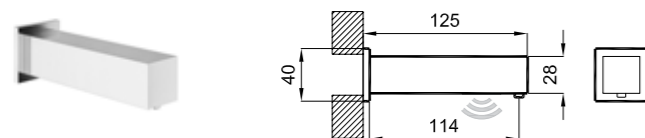

CUBE BUILT-IN INFRARED SOAP DISPENSER

Comfort length: 114 mm
Can be used with electric, battery or both.
It is recommended to use batteries only during power cuts.
4x1.5V AA size battery
Liquid soap dispenser capacity is between 1.6-2 lt

410200503839