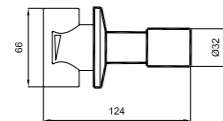

A100

410200500633

Ø20 mm water inlet and outlet
Ceramic disc controller (180° swivel)
PPRC built-in part body
Used as bidet mixer for wall hung WC
Ø67 mm rosette

B100

410200500626

Ø20 mm water inlet and outlet
Ceramic disc controller (180° swivel)
With sliding rosette
PPRC built-in part body
Used as bidet mixer for wall hung WC
Ø67 mm rosette