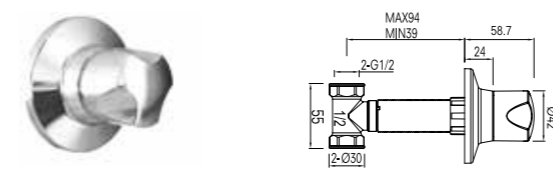

S100

G1/2" water inlet and outlet
Ceramic headworks (90°)
Used as bidet mixer for wall hung WC
Ø80 mm rosette

410200500290