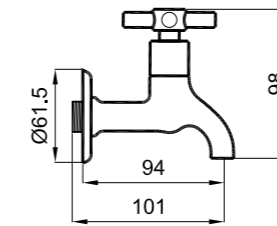

CODE

A100 SHORT TAP

410200500632

Comfort length: 92 mm
62 mm rosette diameter
Flow regulating filter at the outlet end
Ceramic headworks (180° swivel)