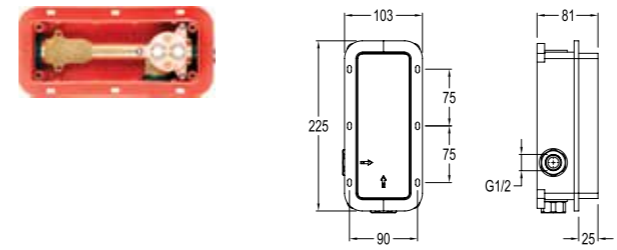

KALEBOX BUILT-IN BASIN MIXER [BUILT-IN PART]

410200500207

Exposed final installation part should be ordered separately
G 1/2" water inlet / outlet
10 mm wall tolerance for installation
Special plastic cover for post-installation test/cleaning