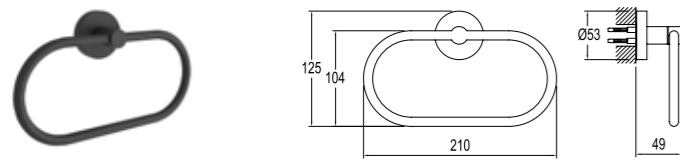

RING TOWEL HOLDER

Matte black plated zinc

Matte Black	410200602864