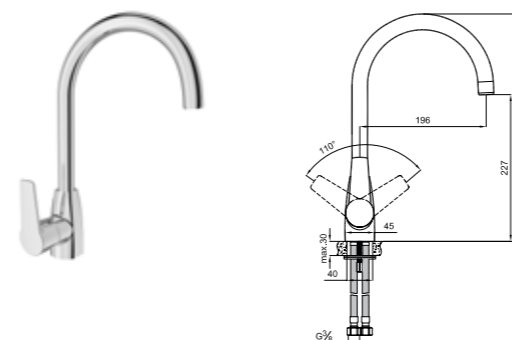

MARE SINK MIXER WITH SWIVEL SPOUT

Comfort length: 196 mm
Comfort height: 227 mm
360° swivel spout
35 mm ceramic cartridge
Honeycomb aerator

410200502500