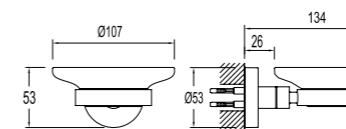

SOAP HOLDER [OPAL GLASS]

410200600245

Chrome plated zinc
Wall mounted
Opal glass holder