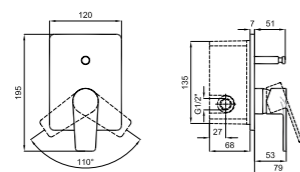

410200504678

35mm
Ceramic
Cartridge

BATH MIXER

Comfort length: 157 mm
35 mm ceramic cartridge
Lockable shower controller
Honeycomb aerator

410200502536

Honeycomb
Aerator35mm
Ceramic
Cartridge

BUILT-IN BATH MIXER [EXPOSED PART]