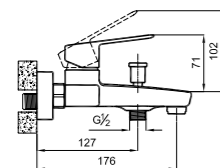

410200504678

35mm Ceramic Cartridge

BATH MIXER

Comfort length: 176 mm
 35 mm ceramic cartridge with heat and flow limit setting
 Honeycomb aerator
 Lockable shower controller

410200500520

Honeycomb aerator