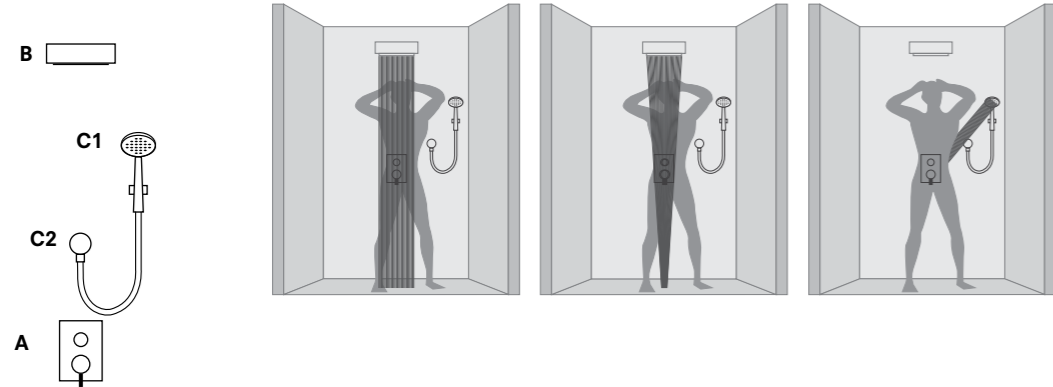

COMPATIBILITY TABLE FOR KALEBOX & K-BOX BUILT-IN SHOWER SYSTEMS

3 FUNCTIONS