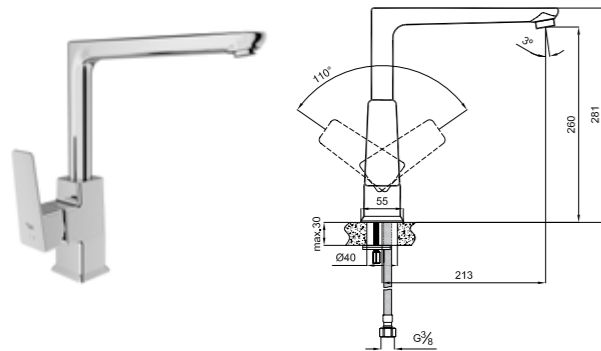

SINK MIXER WITH SWIVEL SPOUT

410200502968

Comfort length: 225 mm
 Comfort height: 283 mm
 360° swivel spout
 35 mm ceramic cartridge
 Honeycomb aerator

SINK MIXER WITH SWIVEL SPOUT [5 L/MIN]

410200502996

Comfort length: 213 mm
 Comfort height: 260 mm
 360° swivel spout
 35 mm ceramic cartridge
 Honeycomb aerator
 5 liter / minute water flow (at any pressure)