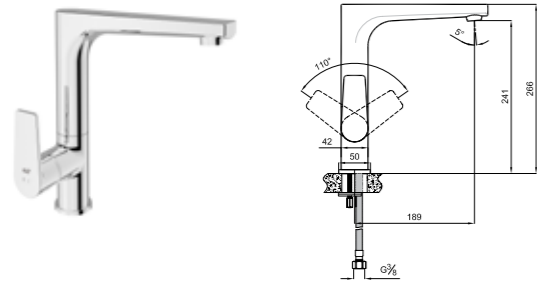

410200503818

Honeycomb aerator

35mm Ceramic Cartridge

SINK MIXERS

SEMPRE SINK MIXER WITH SWIVEL SPOUT

Comfort length: 189 mm
 Comfort height: 241 mm
 360° swivel spout
 35 mm ceramic cartridge
 Honeycomb aerator