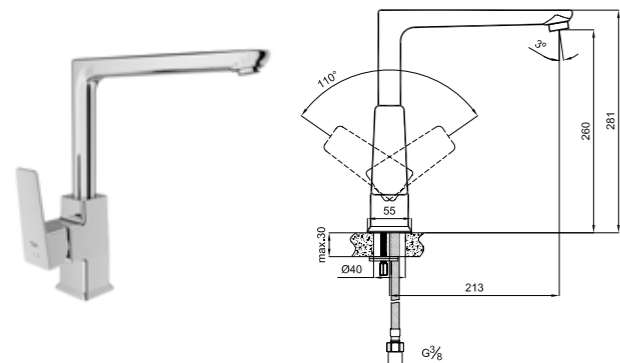

BASICS SINK MIXER WITH SWIVEL SPOUT [COLD START]

Cold start feature
5 liter / minute water flow (at any pressure)
Comfort length: 213 mm
Comfort height: 260 mm
360° swivel spout
Cold start feature
35 mm ceramic cartridge
Honeycomb aerator

- Honeycomb Aerator
- 35mm Ceramic Cartridge

CODE

410200503818

CODE