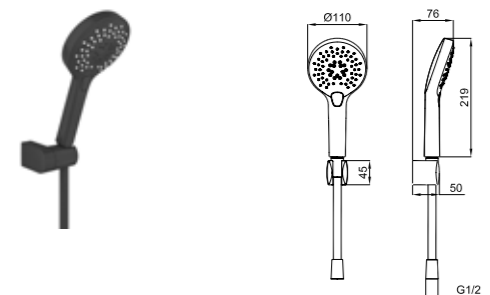

ZERO HANDSHOWER SET [3 FUNCTIONS, ROUND]

3 Functions: Normal, Massage Spray, Champagne Spray
Hand showerhead front face diameter: 110 mm
1.5 m spiral hose
Fixed hand showerhead holder
Adjustable hand showerhead holder
Built-in handshower outlets 410200504695 should be used with built-in faucet.

COLOR	CODE
Matte Black	410200504696

- Easy Clean
- Limescale Removal
- Normal
- Massage Spraya
- Champagne Spray