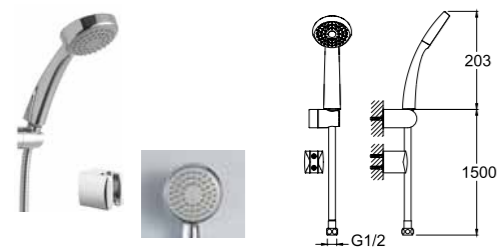

RAIN S80 SOLO HANDSHOWER SET

Front face diameter: 80 Ø
1.5 m spiral hose
Fixed hand showerhead holder
Adjustable hand showerhead holder
Built-in handshower outlets 410200500304 or 410200500306 should be used with built-in faucet.
5.7 liters / minute (1.5 gpm) water flow (at any pressure)

CODE

310201200075