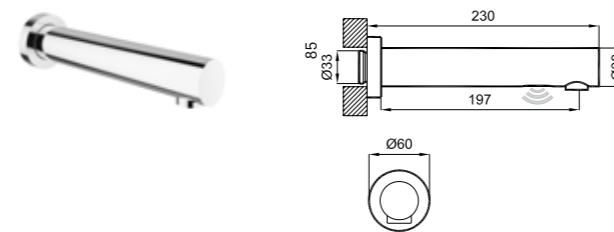

ORION MONO INFRARED BUILT-IN BASIN MIXER

Comfort length: 230 mm
3,8 liter/minute water flow
Can be used with electric, battery or both. It is recommended to use batteries only during power cuts.
4x1.5V AA size battery
Single water inlet.
Check valve is not included
Angle valve is not included
Filter available at the water inlet

CODE

410200503809

RENO HOT AND COLD WATER CONNECTOR

Connects to single water inlet products and gives a hot and cold water mixture at a constant temperature.
If desired, the setting can be changed on the part.

410600100603

RENO HOT AND COLD WATER CONNECTOR

Connects to single water inlet products and gives a hot and cold water mixture at a constant temperature.
If desired, the setting can be changed on the part.

410600100603