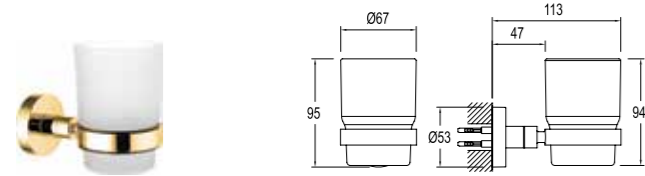

410200600271

Towel Hook
Porcelain Toothbrush Holder
Porcelain Soap Holder
Towel Ring
Toilet Paper Holder

D100

TOWEL HOOK

Gold PVD coating on zinc
Double

COLOR	CODE
Gold	410200600262

TOOTHBRUSH HOLDER [OPAL GLASS]