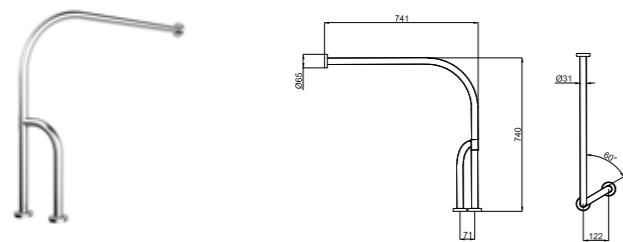

BATHTUB GRAB BAR / TOWEL HOLDER [60 cm]

Wall mounted

COLOR	CODE
Glossy Polishing	410200600366

90° ANGLE GRAB BAR

90° wall and floor mounted

COLOR	CODE
Glossy Polishing	410200600034

90° ANGLE GRAB BAR [WALL MOUNTED]