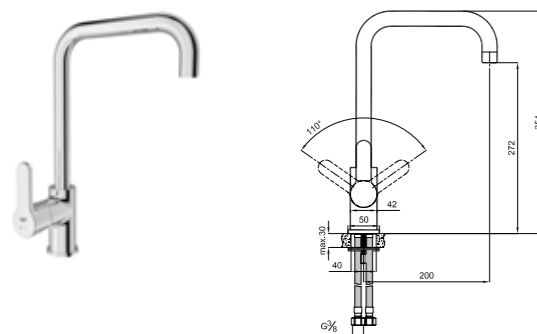

NOVA SINK MIXER WITH SWIVEL SPOUT [COLD START]

Comfort length: 200 mm
Comfort height: 272 mm
Cold start feature
5 liter / minute water flow (at any pressure)
360° swivel spout
35 mm ceramic cartridge
Honeycomb aerator
5 liter / minute water flow (at any pressure)

410200503830