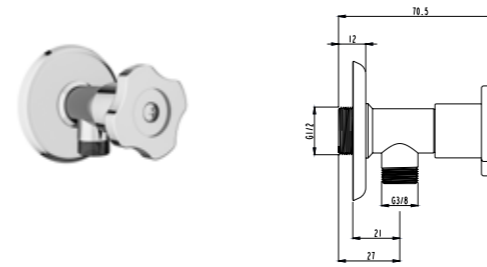

S100 ANGLE VALVE

410200500637

G1/2" water inlet, G3/8" water outlet
Comfort length: 20 mm
62 mm rosette diameter
Ceramic headworks (180° swivel)

M100 ANGLE VALVE

410200500685

G1/2" water inlet, G3/8" water outlet
Comfort length: 20 mm
62 mm rosette diameter
Classic headworks