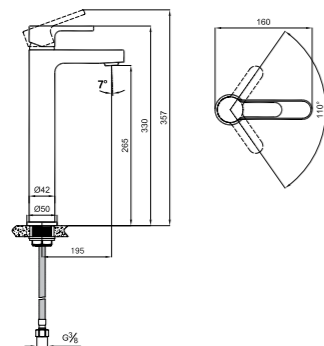

NOVA

BASIN MIXER

Comfort length: 113 mm
Comfort height: 97 mm
35 mm ceramic cartridge
Honeycomb aerator

CODE

410200502528

BASIN MIXER [5 L/MIN]

Comfort length: 113 mm
Comfort height: 97 mm
35 mm ceramic cartridge
Honeycomb aerator
5 liter / minute water flow (at any pressure)

410200502989

BASIN MIXER [COLD START]

Comfort length: 113 mm
Comfort height: 97 mm
Cold start feature
5 liter / minute water flow (at any pressure)
35 mm ceramic cartridge
 $\pm 7^\circ$ swivel aerator

410200503828

HIGH BASIN MIXER

Comfort length: 195 mm
Comfort height: 265 mm
35 mm ceramic cartridge
Honeycomb aerator

410200502951