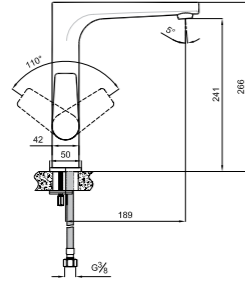

SEMPRE

CODE

SINK MIXER WITH SWIVEL SPOUT [COLD START]

410200503832

Cold start feature
5 liter / minute water flow (at any pressure)
Comfort length: 189 mm
Comfort height: 241 mm
360° swivel spout
35 mm Cold start ceramic cartridge
Honeycomb aerator