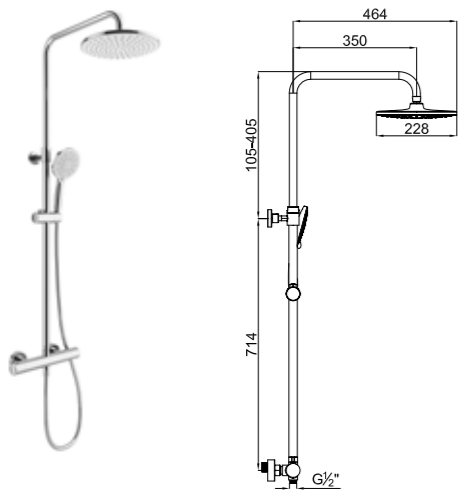

NEW PRODUCT RAIN ROUND TERMOSTATİK SHOWER BAR

Easy assembly without the need for built-in work thermostatic bath mixer, showerhead, handshower and diverter included
2-way diverter on the mixer directs the water to the showerhead or handshower safety button preventing unintentional rise to temperatures above 38°C
23 cm showerhead
Handshower front face diameter: 116 mm

410200505046