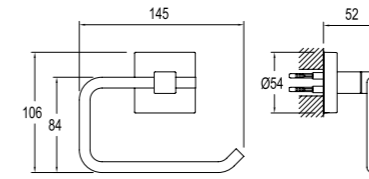

TOILET PAPER HOLDER

Chrome plated zinc
Without cover

CODE

410200600288