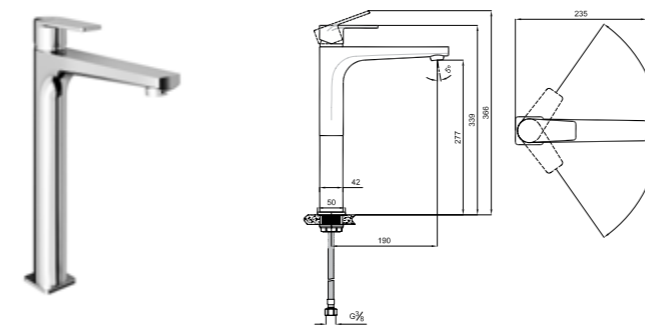

HIGH BASIN MIXER [COLD START]

Comfort length: 190 mm
Comfort height: 277 mm
35 mm ceramic cartridge
Honeycomb aerator
5 liter / minute water flow (at any pressure)
Cold start feature

410200503834

- Honeycomb aerator
- 35mm Ceramic Cartridge