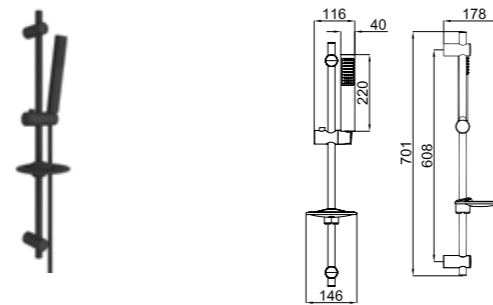

RAIN LINE HANDSHOWER SET WITH SLIDE RAIL

COLOR
Matte Black

CODE
410200504972

1 Function: Normal
Handshower head front face diameter: 40x78 mm
Slide rail length: 701 mm
Slide rail diameter: 20 mm
534 mm height adjustment
Soap holder included
Matte black plating over stainless steel slide rail
Built-in handshower outlet 410200504695 should be used with built-in faucet.

- Easy Clean
- Limescale Removal
- Normal