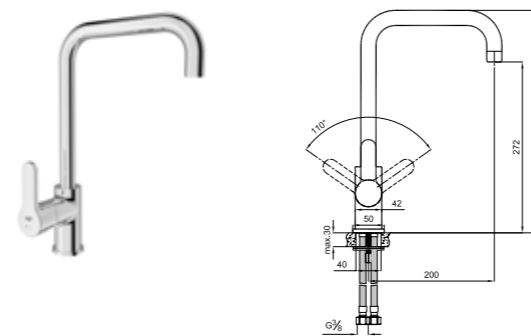

NOVA SINK MIXER WITH SWIVEL SPOUT [COLD START]