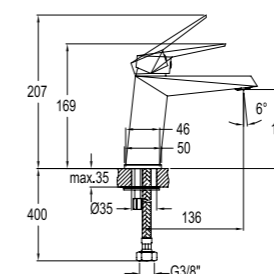

CODE

BASIN MIXER

Comfort length: 136 mm
Comfort height: 107 mm
40 mm ceramic cartridge
5.0 l/min water flow

410200500132