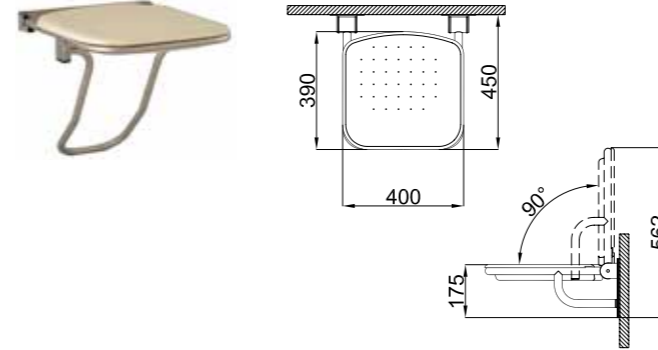

Polyurethane shower seat

COLOR	CODE
White	410200602687

POLYURETHANE SHOWER SEAT + PEDESTAL

Polyurethane shower seat

CODE
410200600387

* Assistant series white color products are limited in stock.

Kaleseramik, Çanakkale Kalebodur Seramik San. A.Ş.