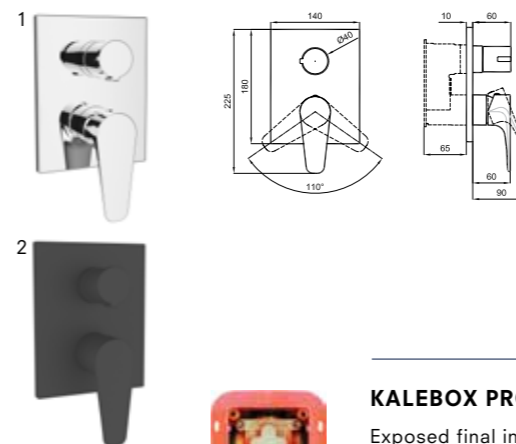

PRO BUILT-IN BATH MIXER [EXPOSED PART]

Final installation part of KaleBox (410200500224).
Built-in part not included.
Includes rosette and cartridge system.
40 mm ceramic cartridge
Rotational diverter valve
4 or 3 functions: Can be used four or three of showerhead, handshower, spout, water jet functions

- See Kalebox Compatibility Table, P. 152
- 40mm Ceramic Cartridge

1 Chrome	310201200091
2 Matte Black	310201200090

KALEBOX PRO BUILT-IN BATH MIXER [BUILT-IN PART]
Exposed final installation part should be ordered separately
G 1/2" water inlet
It can be used with two or a single function
28 mm wall tolerance
Special plastic cover for post-installation test/cleaning

410200500224