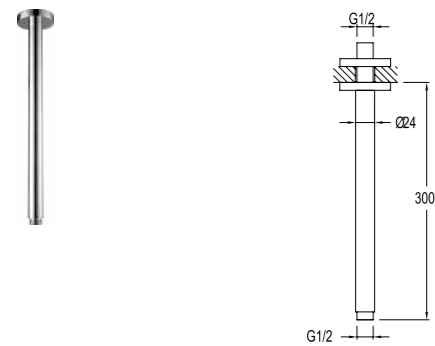

CEILING SHOWER ARM [30 cm] [FOR OVERHEAD SHOWER]

410200500330

30 cm length
Ceiling-mounted
G1/2" water inlet
For overhead showers

COLOR CODE