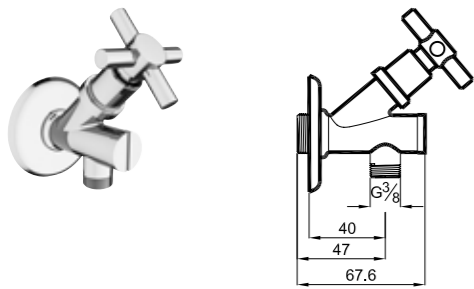

A100 ANGLE VALVE WITH FILTER

410200500628

G1/2" water inlet, G3/8" water outlet
Comfort length: 40 mm
62 mm rosette diameter