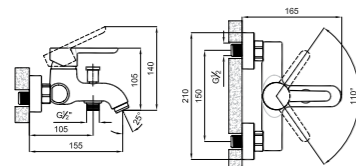

BATH MIXER

Comfort length: 155 mm
35 mm ceramic cartridge
Lockable shower controller
Honeycomb aerator

410200502524

Honeycomb Aerator

35mm Ceramic Cartridge