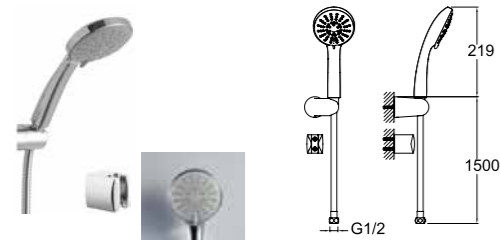

PRODUCTS FOR GREEN BUILDINGS

RAIN S100 HANDSHOWER SET [3 FUNCTIONS]

Front face diameter: 102 Ø
3 Functions: Normal, Rain, Massage
1.5 m spiral hose
Fixed hand showerhead holder
Adjustable hand showerhead holder
Built-in handshower outlets 410200500304 or 410200500306 should be used with built-in faucet.
5.7 liters / minute (1.5 gpm) water flow (at any pressure)

CODE

310201200073