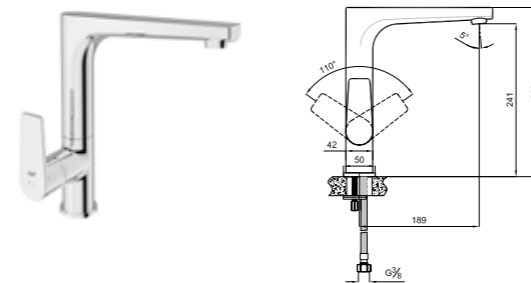

SEMPRE SINK MIXER WITH SWIVEL SPOUT [COLD START]

Cold start feature
5 liter / minute water flow (at any pressure)
Comfort length: 189 mm
Comfort height: 241 mm
360° swivel spout
Cold start feature
35 mm ceramic cartridge
Honeycomb aerator

- Honeycomb Aerator
- 35mm Ceramic Cartridge

CODE

410200503832