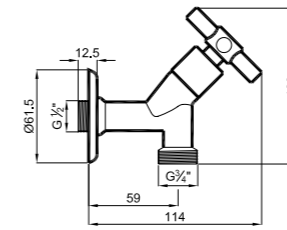

A100 LAUNDRY TAP

410200500630

G1/2" water inlet, G3/4" water outlet
Comfort length: 59 mm
62 mm rosette diameter
Ceramic headworks (90° swivel)