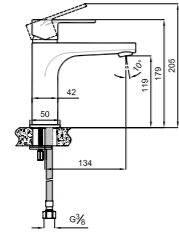

PRODUCTS FOR GREEN BUILDINGS

SEMPRE BASIN MIXER [COLD START]

Comfort length: 134 mm
Comfort height: 119 mm
Cold start feature
5 liter / minute water flow (at any pressure)
35 mm ceramic cartridge
Honeycomb aerator
±7° swivel aerator

CODE

410200503831

CODE