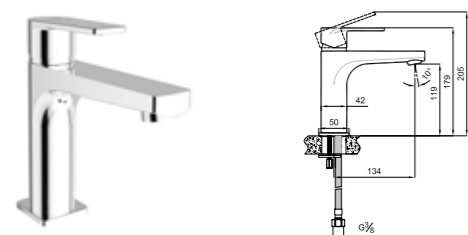

BASIN MIXER [COLD START]

Comfort length: 134 mm
Comfort height: 119 mm
Cold start feature
5 liter / minute water flow (at any pressure)
35 mm ceramic cartridge
Honeycomb aerator
±7° swivel aerator

410200503831

- Honeycomb aerator
- 35mm Ceramic Cartridge