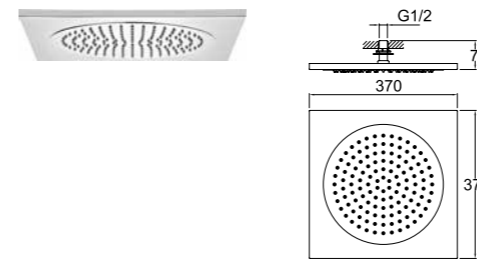

RAIN SHOWERHEAD [SQUARE 37x37 cm]

410200500311

37x37 cm square
Stainless steel
Flexible water flow nozzles that help easily remove limescale
Mounting bracket compatible with the application should be used.