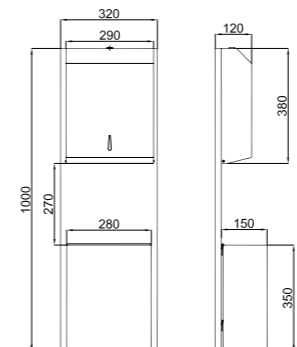

PAPER TOWEL DISPENSER AND TRASH BOX

Matte chrome stainless steel
Wall mounted
400 pieces paper capacity
23 l trash box capacity (35x15x100 cm)

Brushed Matte Chrome	410200602683