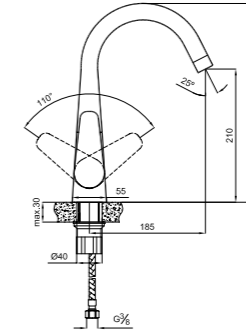

In cases where the wall distance is not enough,
 part 410200500208 can be used for a 2 cm extension when necessary

410200500214

ZERO

SINK MIXER WITH SWIVEL SPOUT

Comfort length: 185 mm
 Comfort height: 210 mm
 360° swivel spout
 40 mm ceramic cartridge
 40% water saving aerator
 Water-saving honeycomb aerator