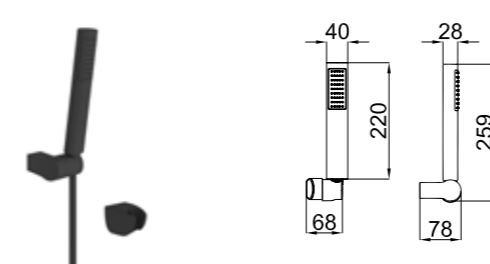

RAIN LINE HANDSHOWER SET

1 Function: Normal
Handshower head front face diameter: 40x78 mm
1.5 m spiral hose
Fixed handshower head holder
Adjustable handshower head holder
Built-in handshower outlet 410200504695 should be used with built-in faucet.

COLOR	CODE
Matte Black	410200504983

- Easy Clean
- Limescale Removal
- Normal