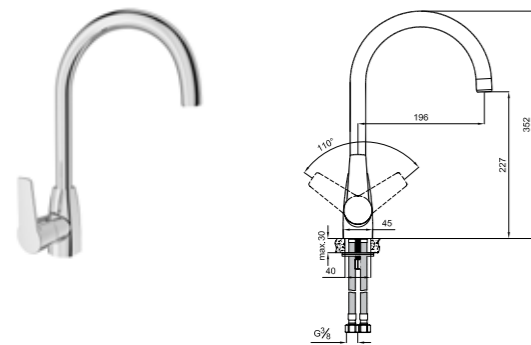

410200502540

35mm
Ceramic
Cartridge

MARE

SINK MIXER WITH SWIVEL SPOUT

Comfort length: 196 mm
 Comfort height: 227 mm
 360° swivel spout
 35 mm ceramic cartridge
 Honeycomb aerator

CODE

410200502500

SINK MIXER WITH SWIVEL SPOUT [5 L/MIN]

Comfort length: 196 mm
 Comfort height: 227 mm
 360° swivel spout
 35 mm ceramic cartridge
 Honeycomb aerator
 5 liter / minute water flow (at any pressure)

410200502982

SINK MIXER SWIVEL SPOUT WITH BALL JOINT AERATOR