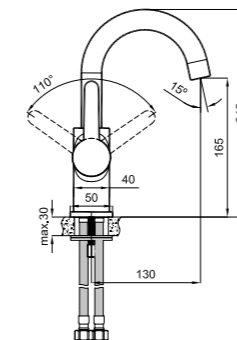

Comfort length: 120 mm
Comfort height: 80 mm
35 mm ceramic cartridge
Cache aerator that can be removed even with a coin
5 liter / minute water flow (at any pressure)

BASIN MIXER WITH SWIVEL SPOUT

410200502523