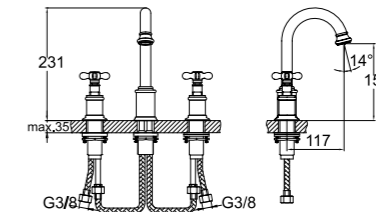

Comfort length: 117 mm
Comfort height: 158 mm
Ceramic headworks 90°
Honeycomb aerator

- Honeycomb Aerator
- 90° Ceramic Headworks

1	Chrome	410200500229
2	Gold	410200500230