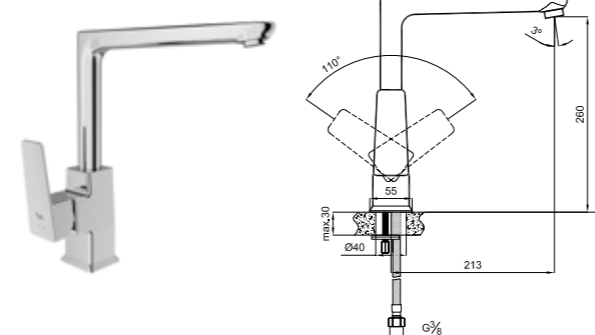

410200500523

Honeycomb aerator

35mm Ceramic Cartridge

BASICS SINK MIXER WITH SWIVEL SPOUT

Comfort length: 225 mm
 Comfort height: 283 mm
 360° swivel spout
 35 mm ceramic cartridge
 Honeycomb aerator

410200502968