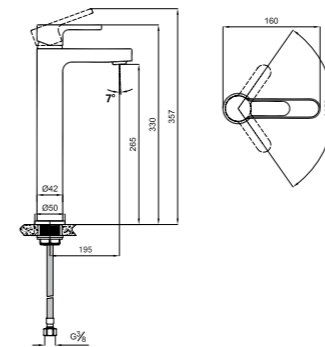

410200503828

HIGH BASIN MIXER

Comfort length: 195 mm
 Comfort height: 265 mm
 35 mm ceramic cartridge
 Honeycomb aerator

410200502951

HIGH BASIN MIXER [5 L/MIN]

Comfort length: 195 mm
 Comfort height: 265 mm
 35 mm ceramic cartridge
 Honeycomb aerator
 5 liter / minute water flow (at any pressure)