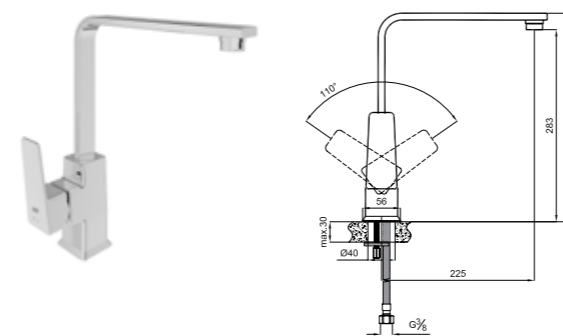

BASICS SINK MIXER WITH SWIVEL SPOUT [RECTANGULAR SPOUT]

Comfort Length: 225 mm
Comfort Height: 283 mm
360°swivel spout
35 mm ceramic cartridge
Honeycomb aerator

410200500523

Honeycomb aerator

35mm Ceramic Cartridge

BASICS SINK MIXER WITH SWIVEL SPOUT