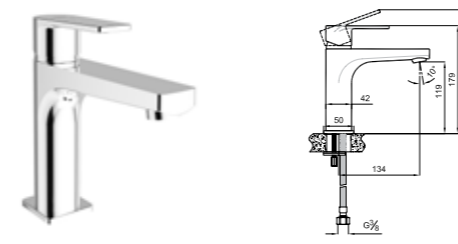

410200503812

SEMPRE BASIN MIXER [5 L/MIN]

Comfort length: 134 mm
 Comfort height: 119 mm
 35 mm ceramic cartridge
 ±7° swivel aerator
 5 liter / minute water flow (at any pressure)

410200502992

PRODUCTS FOR GREEN BUILDINGS