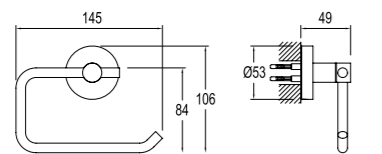

DOUBLE SWIVEL TOWEL HOLDER

410200600257

Chrome plated zinc
40 cm length

RING TOWEL HOLDER

410200600259

Chrome plated zinc

TOILET PAPER HOLDER

410200600264