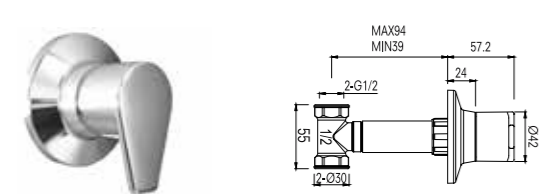

L100

G1/2" water inlet and outlet
Ceramic headworks (90°)
Used as bidet mixer for wall hung WC
Ø80 mm rosette

410200500291