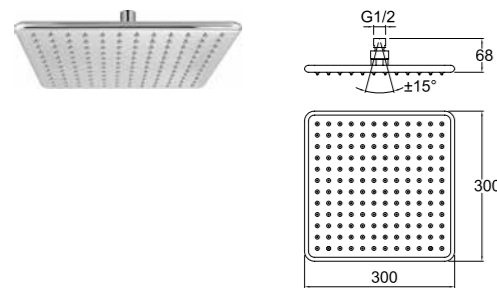

SOFT SHOWERHEAD [SQUARE 30x30 cm]

30x30 cm square
Stainless steel
Flexible water flow nozzles that help easily remove limescale
Showerhead swivel ball adapter to adjust the shower angle
Mounting bracket compatible with the application should be used.
9 liters / minute water flow (at any pressure)

310201200082