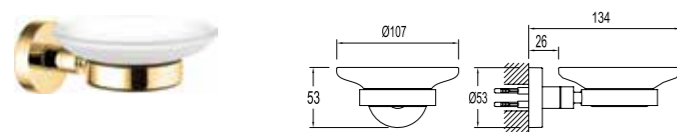

SOAP HOLDER [OPAL GLASS]

Gold PVD coating on zinc
Wall mounted
Opal glass holder

Gold	410200600246