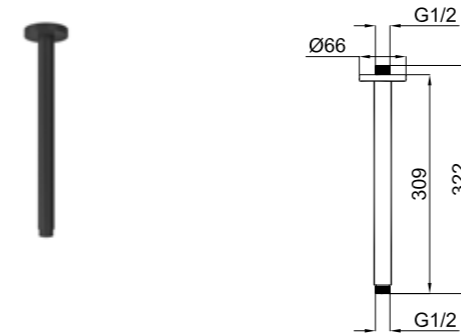

410200500330

30 cm length
Ceiling-mounted
G1/2" water inlet
For overhead showers

COLOR CODE

CEILING SHOWER ARM [30 cm] [FOR OVERHEAD SHOWER]

Matte Black 410200504691

30 cm length
Ceiling-mounted
G1/2" water inlet
For overhead showers