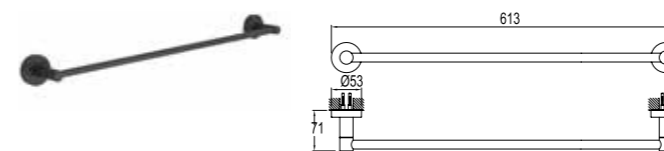

TOWEL HOLDER

Matte black plated zinc
60 cm length

Matte Black	410200602862
-------------	--------------

D100

DOUBLE SWIVEL TOWEL HOLDER

Matte black plated zinc
40 cm length

COLOR	CODE
Matte Black	410200602863