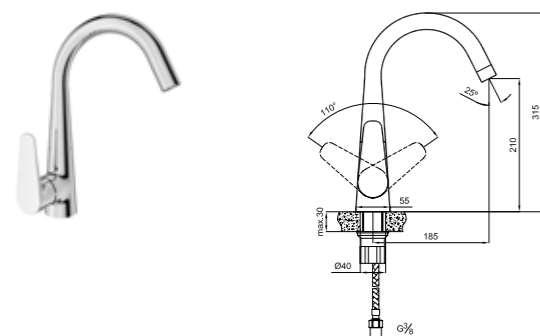

ZERO SINK MIXER WITH SWIVEL SPOUT

Comfort length: 185 mm
Comfort height: 210 mm
360° swivel spout
40 mm ceramic cartridge
40% water saving aerator
Water-saving honeycomb aerator

410200500515

Cache Aerator

%40 Water Saving

40mm Ceramic Cartridge