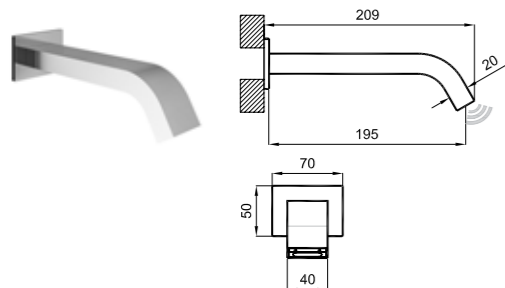

TECHNOLOGY

TETRA MONO BUILT-IN INFRARED BASIN MIXER

Comfort length: 200 mm
4 liter/minute water flow
Can be used with electric, battery or both.
It is recommended to use batteries only during power cuts.
4x1.5V AA size battery
Single water inlet.
Check valve is not included
Angle valve is not included
Filter available at the water inlet

CODE

410200503844

CODE