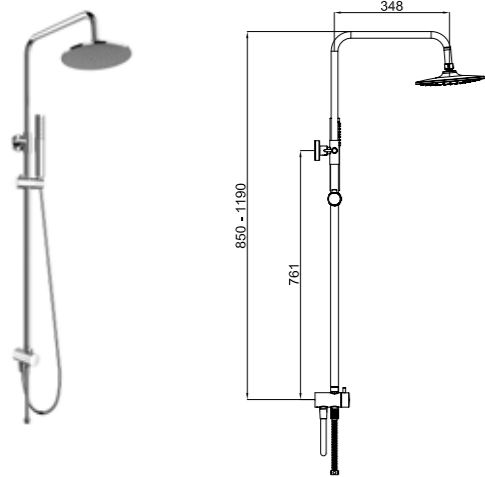

SHOWER SYSTEMS | SHOWER BAR

COLOR

CODE

NEW PRODUCT MARE SHOWER BAR

41020100090

Easy assembly without the need for built-in work
Used with shower / bath mixers with Handshower outlet (G1/2").
Hand-held / overhead shower and diverter included
60 cm spiral for faucet-shower bar connection
Installation height should be custom-fit for the customer so that they can comfortably wash themselves under the overhead shower.

- Easy Clean
- Limescale Removal
- Normal