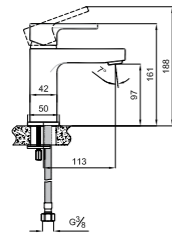

BASIN MIXER [COLD START]