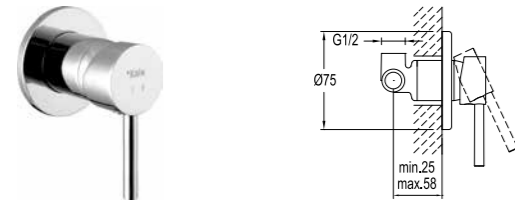

Hot and cold-water connection
G1/2" water inlets and outlets
Used as bidet mixer for wall hung WC
75 mm rosette diameter

410200500275

VICTORIAN

G1/2" water inlet and outlet
Ceramic headworks (90°)
Used as bidet mixer for wall hung WC
Ø67 mm rosette