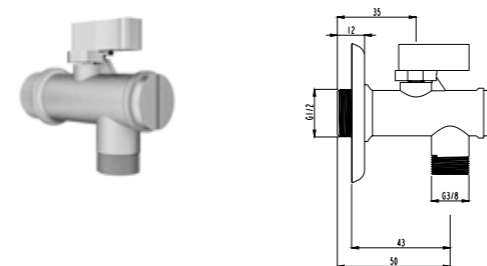

M100 ANGLE VALVE WITH FILTER

410200500686

G1/2" water inlet, G3/8" water outlet
Comfort length: 40 mm
62 mm rosette diameter
Classic headworks

T100 ANGLE VALVE WITH FILTER

410200500634

G1/2" water inlet, G3/8" water outlet
Comfort length: 43 mm
62 mm rosette diameter
Ball valve without ceramic disc