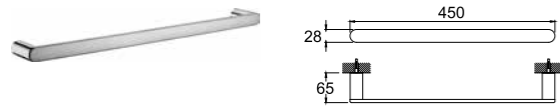

D300

CODE

TOWEL HOLDER

410200600241

Chrome plated brass
45 cm length