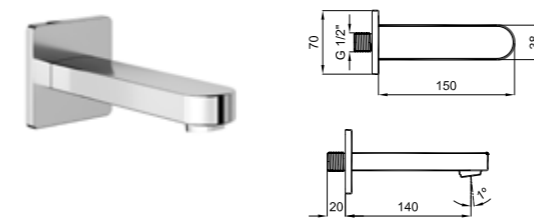

BATH SPOUT

Compatible with built-in bath / shower mixers
The built-in installation must be installed beforehand
Comfort length: 140 mm

410200502955