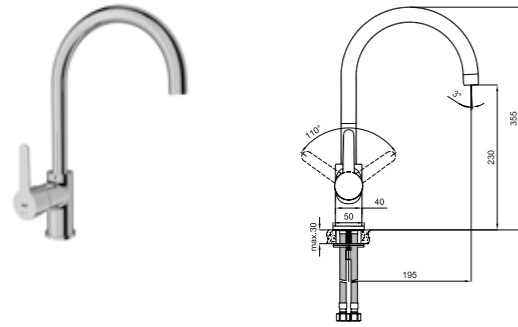

410200502540

35mm Ceramic Cartridge

VERDE

SINK MIXER WITH SWIVEL SPOUT

Comfort length: 195 mm
 Comfort height: 230 mm
 360° swivel spout
 35 mm ceramic cartridge
 Honeycomb aerator

CODE

410200502525

CODE