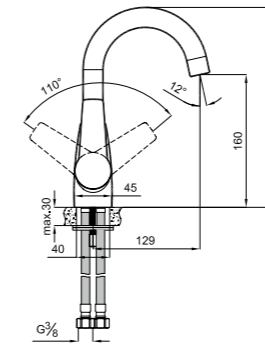

BASIN MIXER WITH SWIVEL SPOUT

410200502498

Comfort length: 129 mm
Comfort height: 160 mm
35 mm ceramic cartridge
360° swivel spout
Honeycomb aerator