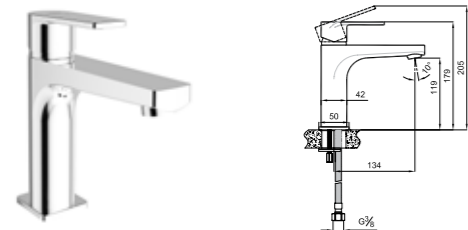

BASIN MIXER [1,9 L/DK]

Comfort length: 134 mm
Comfort height: 119 mm
35 mm ceramic cartridge
Honeycomb aerator

410200504698

- Honeycomb aerator
- 35mm Ceramic Cartridge