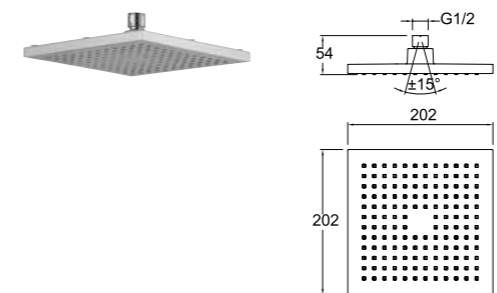

SHOWERHEAD [SQUARE 20x20 cm]

20x20 cm rectangle
Chrome-plated ABS plastic
Flexible water flow nozzles that help easily remove limescale
Showerhead swivel ball adapter to adjust the shower angle
Mounting bracket compatible with the application should be used.
9 liters / minute water flow (at any pressure)

310201200085