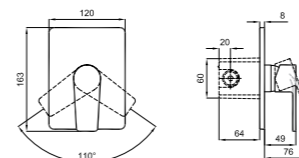

BUILT-IN SHOWER MIXER [EXPOSED PART]

Final installation part of K-Box Shower Mixer (410200502540).
Built-in part not included
Includes rosette and cartridge system
35 mm ceramic cartridge
Single function: Can be used one of showerhead, handshower, spout, water jet functions

410200502538

35mm
Ceramic
Cartridge

K-BOX BUILT-IN SHOWER MIXER [BUILT-IN PART]

Exposed final installation part should be ordered separately
G 1/2" water inlet / outlet
Can be used with a single function.
Special plastic cover for post-installation test/cleaning

410200502540

35mm
Ceramic
Cartridge