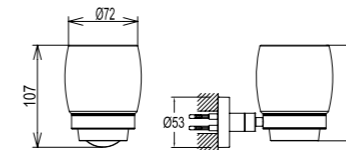

TOOTHBRUSH HOLDER [PORCELAIN]

410200600251

Chrome plated zinc
Wall mounted
Porcelain holder