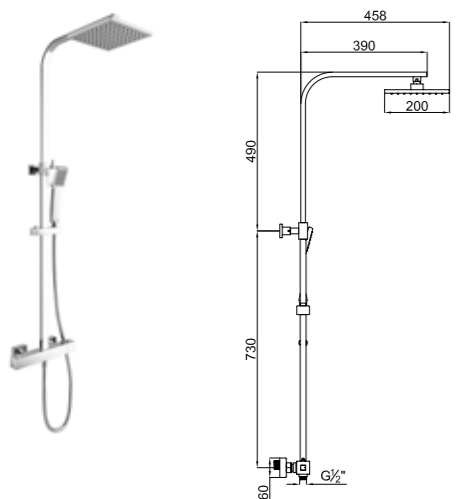

Gold

410200505214

NEW PRODUCT RAIN SQUARE TERMOSTATİK SHOWER BAR

Easy assembly without the need for built-in work thermostatic bath mixer, showerhead, handshower and diverter included
2-way diverter on the mixer directs the water to the showerhead or handshower safety button preventing unintentional rise to temperatures above 38°C
20x20 cm square showerhead
Handshower front face diameter: 64x81 mm