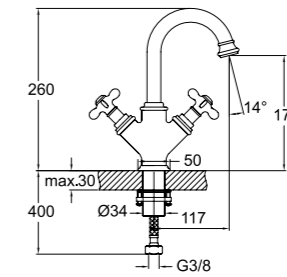

1	Chrome	410200500165
2	Brushed Nickel	410200500166
3	Rose Gold	410200500167
4	Matte Black	410200504720

VICTORIAN

Basin Mixer [For basins with three holes]
410200500229

BASIN MIXER

Comfort length: 117 mm
Comfort height: 175 mm
Ceramic headworks 90°
Honeycomb aerator