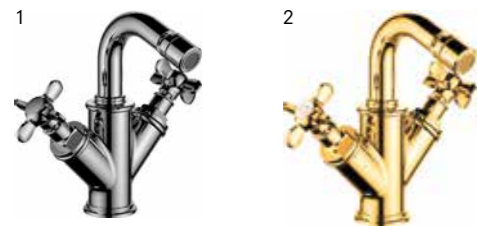

1	Chrome	410200500231
2	Gold	410200500232

VICTORIAN

BATH MIXER

Comfort length: 184 mm
Ceramic headworks 90°
Honeycomb aerator

	COLOR	CODE
1	Chrome	410200500233
2	Gold	410200500234

BIDET MIXER

Comfort Length: 100 mm
Comfort Height: 135 cm
Swivel aerator
40% water saving with aerator