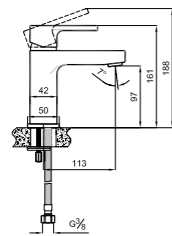

NOVA

Basin Mixer
410200502528

NOVA

BASIN MIXER

Comfort length: 113 mm
 Comfort height: 97 mm
 35 mm ceramic cartridge
 Honeycomb aerator

CODE

410200502528

BASIN MIXER [5 L/MIN]