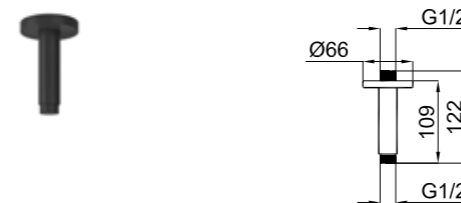

CEILING SHOWER ARM [10 cm] [FOR OVERHEAD SHOWER]

410200500331

10 cm length
Ceiling-mounted
G1/2" water inlet
For overhead showers

CEILING SHOWER ARM [10 cm] [FOR OVERHEAD SHOWER]

Matte Black 410200504692

10 cm length
Ceiling-mounted
G1/2" water inlet
For overhead showers