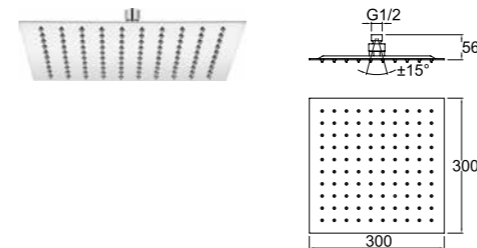

SLIM SHOWERHEAD [SQUARE 30x30 cm]

410200500326

30x30 cm square
Stainless steel
Flexible water flow nozzles that help easily remove limescale
Showerhead swivel ball adapter to adjust the shower angle
Mounting bracket compatible with the application should be used.
Thin design factor with 3 mm thickness