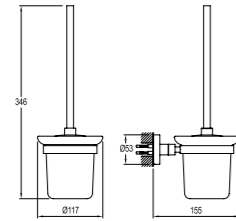

NEW PRODUCT TOILET PAPER ROLL HOLDER WITH COVER

Rose Gold	410200603602
-----------	--------------

PVD plated brass
With cover

NEW PRODUCT TOILET BRUSH HOLDER

Rose Gold	410200603603
-----------	--------------