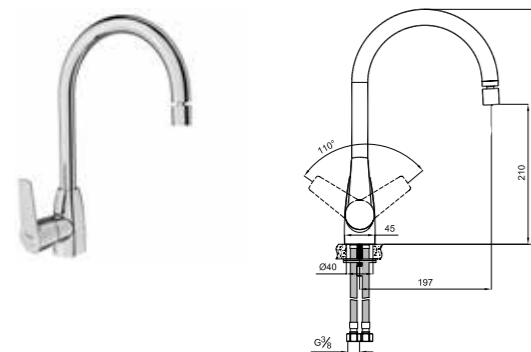

Comfort length: 196 mm
 Comfort height: 227 mm
 360° swivel spout
 35 mm ceramic cartridge
 Honeycomb aerator
 5 liter / minute water flow (at any pressure)

410200502982

SINK MIXER SWIVEL SPOUT WITH BALL JOINT AERATOR