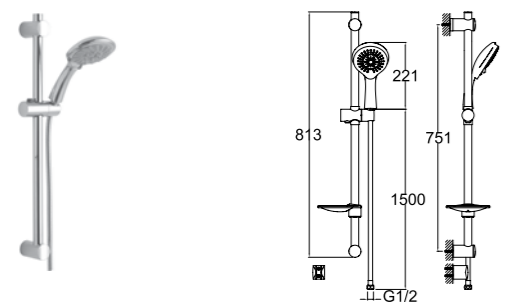

RAIN S120 HANDSHOWER SET WITH SLIDE RAIL [5 FUNCTIONS, SOAP HOLDER INCLUDED]

410200504970

5 Functions: Normal, Rain, Massage, Jet, Champagne
Hand showerhead front face diameter: 121 Ø
Slide rail length: 813 mm
Slide rail diameter: 25 mm
760 mm height adjustment
Fixed hand showerhead holder and soap dispenser
Built-in handshower outlets 410200500304 or 410200500306 should be used with built-in faucet

- Easy Clean
- Limescale Removal
- Normal
- Massage Sprays
- Normal & Massage Spray
- Normal & Champagne Spray
- Champagne Spray