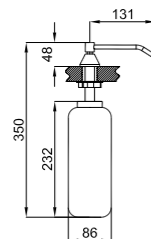

BUILT-IN SOAP DISPENSER

Filled from the bottom
Plastic container
Volume 1000 ml

410200600370