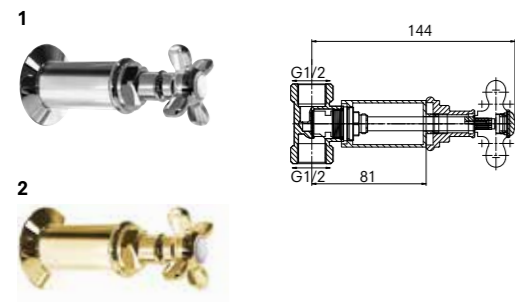

Hot and cold-water connection
G1/2" water inlets and outlets
Used as bidet mixer for wall hung WC
75 mm rosette diameter

410200500275

VICTORIAN

G1/2" water inlet and outlet
Ceramic headworks (90°)
Used as bidet mixer for wall hung WC
Ø67 mm rosette