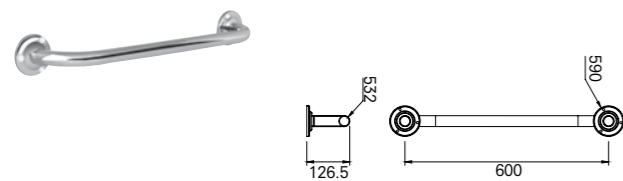

BATHTUB GRAB BAR / TOWEL HOLDER [60 cm]

Wall mounted

COLOR	CODE
Glossy Polishing	410200600366

90° ANGLE GRAB BAR

90° wall and floor mounted

COLOR	CODE
Glossy Polishing	410200600034

90° ANGLE GRAB BAR [WALL MOUNTED]