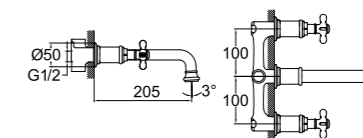

- Honeycomb Aerator
- 90° Ceramic Headworks

1	Chrome	410200500231
2	Gold	410200500232