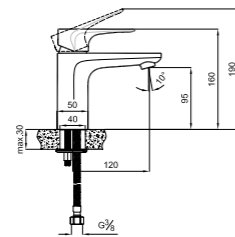

SEMPRE

Basin Mixer
 410200502535

SEMPRE

BASIN MIXER

Comfort length: 120 mm
 Comfort height: 119 mm
 35 mm ceramic cartridge
 Honeycomb aerator

	COLOR	CODE
	1 Chrome	410200502535
NEW PRODUCT	2 Titanium	410200505226
NEW PRODUCT	3 Matte White	410200505222
NEW PRODUCT	4 Matte Black	410200505224
NEW PRODUCT	5 Rose Gold	410200505220