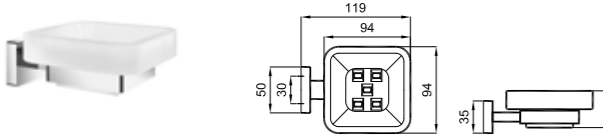

TOOTHBRUSH HOLDER

410200603202

Chrome plated brass
Wall mounted
Opal glass holder

SOAP HOLDER

410200603201

Chrome plated brass
Wall mounted
Opal glass holder

TOWEL HOLDER

410200603203