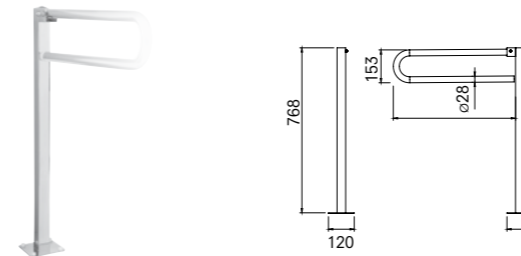

ADJUSTABLE FLOOR-MOUNTED GRAB BAR

Adjustable wall mounted system

COLOR	CODE
Glossy Polishing	410200600028