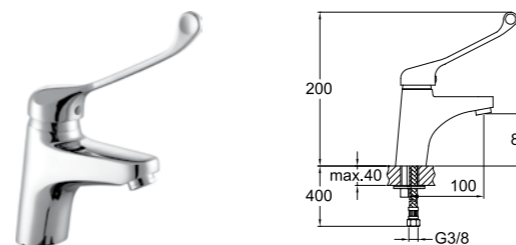

ASISTANS BASIN MIXER

Comfort length: 100 mm
Comfort height: 85 mm
40 mm ceramic cartridge
40% water saving aerator
Special long spout makes it easy to use

410200500001

RENO HOT AND COLD WATER CONNECTOR

Connects to single water inlet products and gives a hot and cold water mixture at a constant temperature.
If desired, the setting can be changed on the part.

410600100603