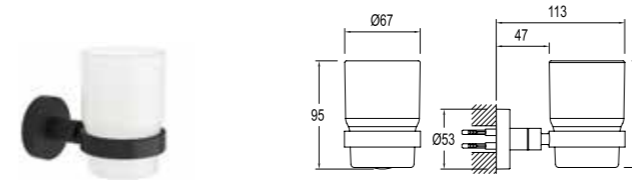

Matte black plated zinc
Double

COLOR	CODE
Matte Black	410200602865

TOOTHBRUSH HOLDER [OPAL GLASS]

Matte black plated zinc
Wall mounted
Opal glass holder

Matte Black	410200602860
-------------	--------------