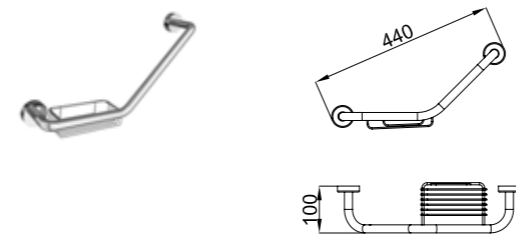

SHOWER GRAB BAR WITH SOAP HOLDER

Chrome stainless steel
With Soap Holder

410200600363