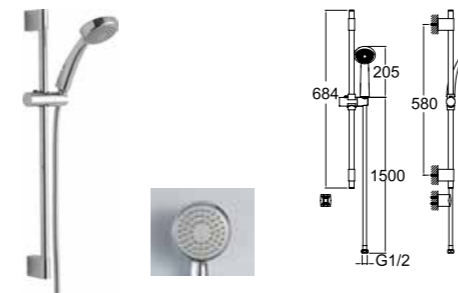

RAIN S80 SOLO HANDSHOWER SET WITH SLIDE RAIL

Hand showerhead front face diameter: 80 Ø
Slide rail length: 585 mm
Slide rail diameter: 19 mm
520 mm height adjustment
Fixed hand showerhead holder
1.5 m spiral hose
Built-in handshower outlets 410200500304 or 410200500306 should be used with built-in faucet.
5.7 liters / minute (1.5 gpm) water flow (at any pressure)

310201200071