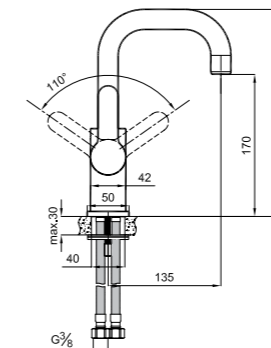

410200503833

NOVA BASIN MIXER [5 L/MIN]

Comfort length: 113 mm
 Comfort height: 97 mm
 35 mm ceramic cartridge
 5 liter / minute water flow (at any pressure)

410200502989

NOVA BASIN MIXER WITH SWIVEL [COLD START]