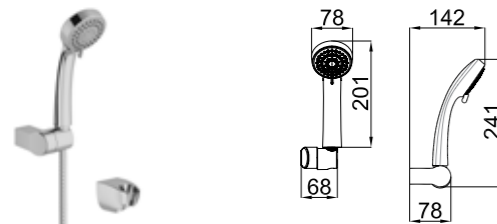

RAIN S110 HANDSHOWER SET [3 FUNCTIONS]

Front face diameter: 78 mm
3 Functions: Normal, Rain, Massage
1.5 m spiral hose
Fixed hand showerhead holder
Adjustable hand showerhead holder
Built-in handshower outlets 410200500304 or
410200500306 should be used with built-in faucet.

410200504975