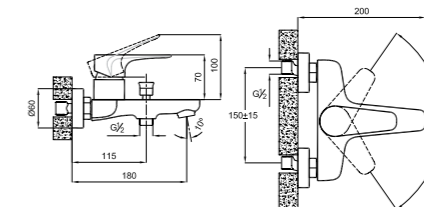

Comfort length: 180 mm
40 mm ceramic cartridge
Lockable shower controller

- Honeycomb Aerator
- 40mm Ceramic Cartridge

1 Chrome	410200500509
2 Matte Black	410200500508