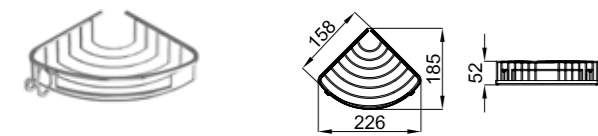

CORNER SHOWER BASKET

410200600367

Chrome plated brass