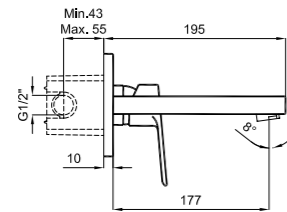

MARE

BUILT-IN BASIN MIXER [EXPOSED PART]

Comfort length: 177 mm
Final installation part of K-box (410200504678).
Built-in part not included
Includes rosette and cartridge system
35 mm ceramic cartridge
40% water saving aerator
Honeycomb aerator

CODE

410200504673