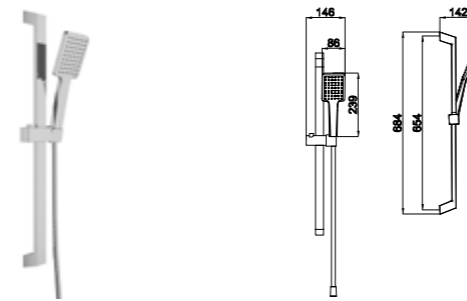

RAIN QUADRO HANDSHOWER SET WITH SLIDE RAIL

410200504969

1 Functions: Normal
Handshower head front face diameter: 86x104 mm
Slide rail length: 684 mm
Slide rail diameter: 30 mm
544 mm height adjustment
Chrome plating over stainless steel slide rail
Built-in handshower outlets 410200500304 or 410200500306 should be used with built-in faucet.