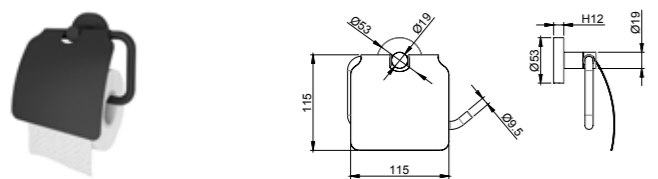

TOILET PAPER ROLL HOLDER WITH COVER

Chrome plated zinc
With cover

Matte Black	410200602866