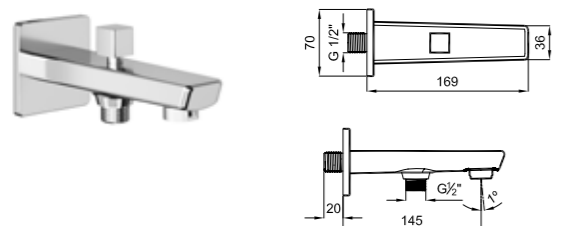

SEMPRE BATH SPOUT [WITH DIVERTER]

Compatible with built-in bath / shower mixers
The built-in installation must be installed beforehand
Comfort length: 145 mm
Lockable shower controller
Honeycomb aerator

410200502958