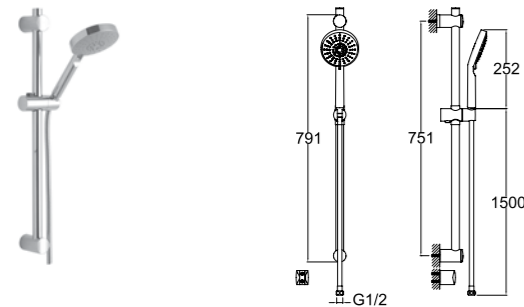

RAIN S120 PLUS HANDSHOWER SET WITH SLIDE RAIL [5 FUNCTIONS]

410200504971

5 Functions: Normal, Rain, Massage, Jet, Champagne
Hand showerhead front face diameter: 121 Ø
Slide rail length: 813 mm
Slide rail diameter: 25 mm
760 mm height adjustment
Fixed hand showerhead holder and soap dispenser
Built-in handshower outlets 410200500304 or 410200500306 should be used with built-in faucet

- Easy Clean
- Limescale Removal
- Normal
- Massage Sprays
- Normal & Massage Spray
- Normal & Champagne Spray
- Champagne Spray