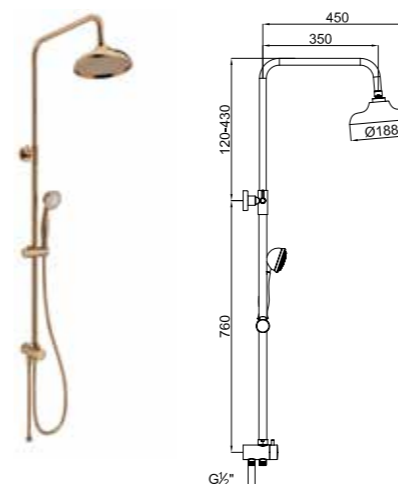

NEW PRODUCT ARTDECO SHOWER BAR

Easy assembly without the need for built-in work
Used with shower / bath mixers with Handshower outlet (G1/2")
Hand-held / overhead shower and diverter included
Installation height should be custom-fit for the customer so that they can comfortably wash themselves under the overhead shower

Rose Gold

410200505452