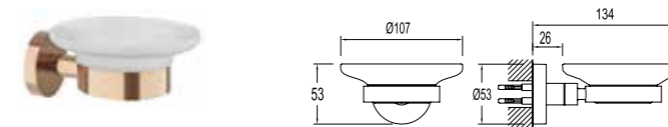

NEW PRODUCT SOAP HOLDER [OPAL GLASS]

PVD plated brass
Wall mounted
Opal glass holder

Rose Gold	410200603597