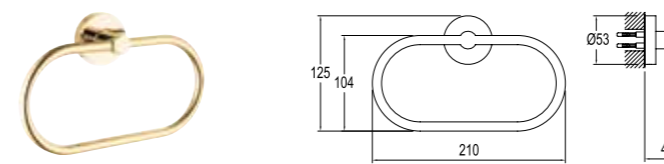

RING TOWEL HOLDER

Gold PVD coating on zinc

Gold	410200600260