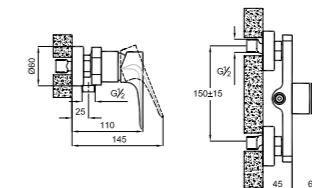

- 40mm Ceramic Cartridge

1 Chrome	410200500511
2 Matte Black	410200500510