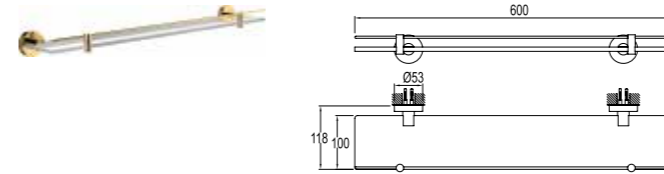

COLOR CODE

SHELVING-UNIT

Gold PVD coating on zinc
Tempered glass

Gold	410200600254
------	--------------

TOWEL HOLDER

Gold PVD coating on zinc
60 cm length

Gold	410200600256
------	--------------

DOUBLE SWIVEL TOWEL HOLDER