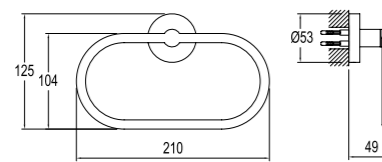

DOUBLE SWIVEL TOWEL HOLDER

410200600257

Chrome plated zinc
40 cm length

RING TOWEL HOLDER

410200600259

Chrome plated zinc

TOILET PAPER HOLDER

410200600264