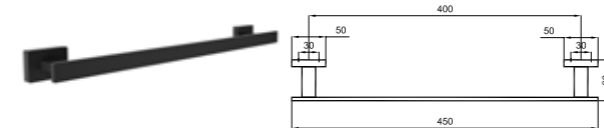

TOWEL HOLDER

Matte Black

410200603209

Matte black plated brass
45 cm length