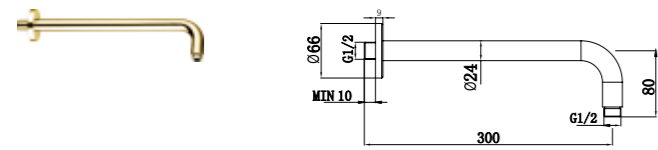

Gold 410200500329

Length 30 cm
Wall-mounted
G1/2" water inlet
For overhead showers

WALL MOUNTED SHOWER ARM

Matte Black 410200504690

Length 33 cm
Wall-mounted
G1/2" water inlet
For overhead showers

CEILING SHOWER ARM [30 cm] [FOR OVERHEAD SHOWER]