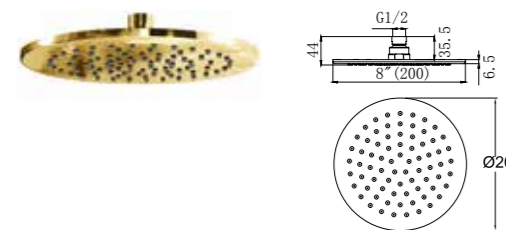

SLIM SHOWERHEAD [ROUND 20 cm]

20 cm diameter
Brass
Flexible water flow nozzles that help easily remove limescale
Showerhead swivel ball adapter to adjust the shower angle
Mounting bracket compatible with the application should be used.

Gold 410200502876