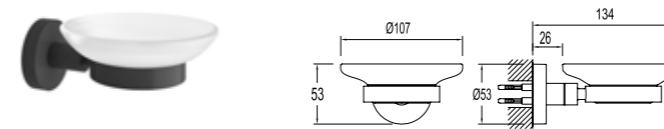

SOAP HOLDER [OPAL GLASS]

Matte black plated zinc
Wall mounted
Opal glass holder

Matte Black	410200602859