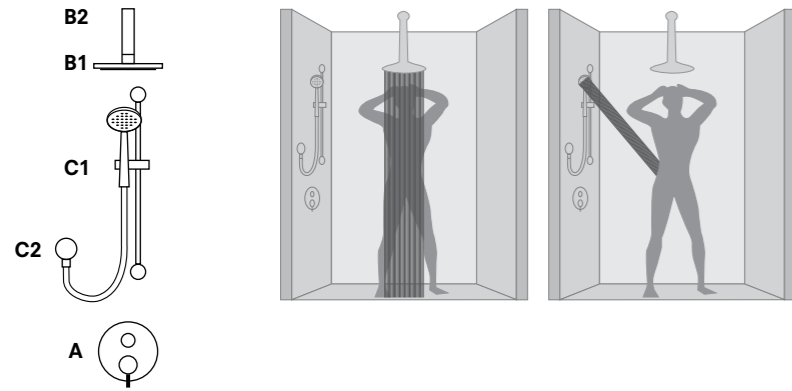

COMPATIBILITY TABLE FOR KALEBOX & K-BOX BUILT-IN SHOWER SYSTEMS

2 FUNCTIONS

A Built-in bathroom faucet		+		
B1 Overhead shower		+		
B2 Arm		+		
C1 Hand shower		+		
C2 Built-in hand shower				

* Built-in part for Arris built-in bath mixer is included in the product. Kalebox or K-Box products are not needed.