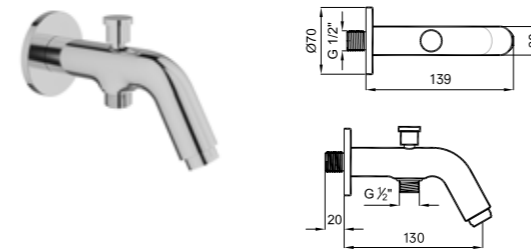

CODE

BATH SPOUT [WITH DIVERTER]

Compatible with built-in bath / shower mixers
The built-in installation must be installed beforehand
Comfort length: 130 mm
Lockable shower controller

410200502954