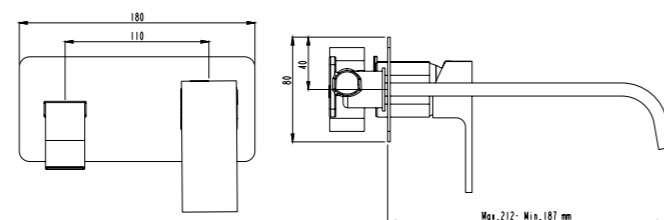

- Concealed, Rectangular Aerator
- 35mm Ceramic Cartridge

COLOR	CODE
1 Chrome	410200504730
2 Matte Black	410200504735