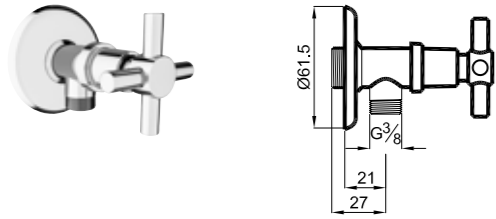

T100 LAUNDRY TAP WITH FILTER

410200500636

G1/2" water inlet, G3/4" water outlet
Comfort length: 43 mm
62 mm rosette diameter
Ball valve without ceramic disc

TAPS I ANGLE VALVES

COLOR CODE

A100 ANGLE VALVE

410200500627