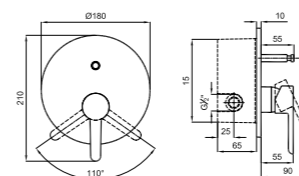

410200504678

35mm Ceramic Cartridge

BATH MIXER

Comfort length: 155 mm
 35 mm ceramic cartridge
 Lockable shower controller
 Honeycomb aerator

410200502524

Honeycomb Aerator

35mm Ceramic Cartridge

BUILT-IN BATH MIXER [EXPOSED PART]