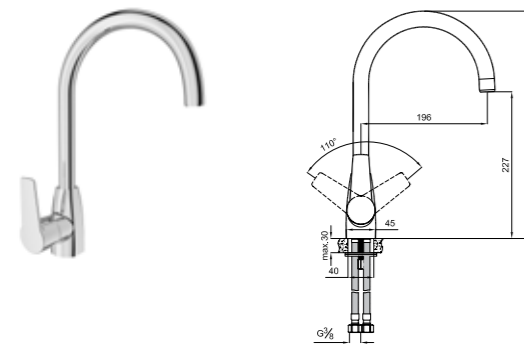

MARE SINK MIXER WITH SWIVEL SPOUT [5 L/MIN]

Comfort length: 196 mm
Comfort height: 227 mm
360° swivel spout
35 mm ceramic cartridge
Honeycomb aerator
5 liter / minute water flow (at any pressure)

410200502982