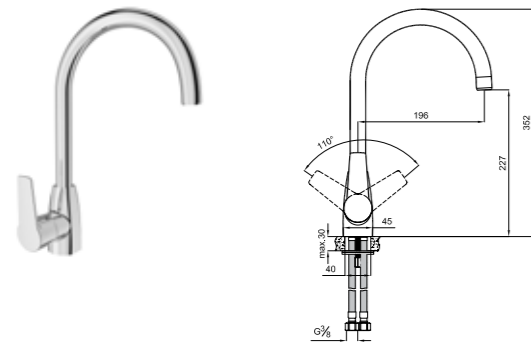

MARE

SINK MIXER WITH SWIVEL SPOUT