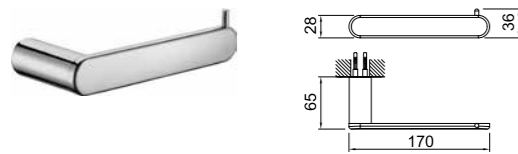

TOILET PAPER HOLDER

410200600243

Chrome plated brass
Without cover