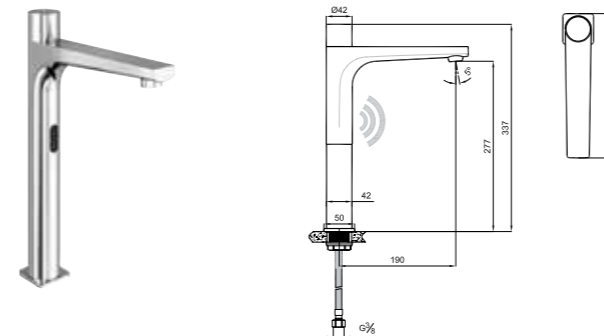

SEMPRE MONO INFRARED HIGH BASIN MIXER [1,9 L/MIN]

Comfort length: 190 mm
Comfort height: 277 mm
Electric / battery powered (4x1.5 V AA) (Batteries included)
Single water inlet. If desired, constant temperature can be provided with double water inlet by using 410200500109.
IP 56 Junction box
There is check valve at water outlet
Includes angle valves with filters
Spray water flow of 1.9 liter / minute (at any pressure)

410200503813