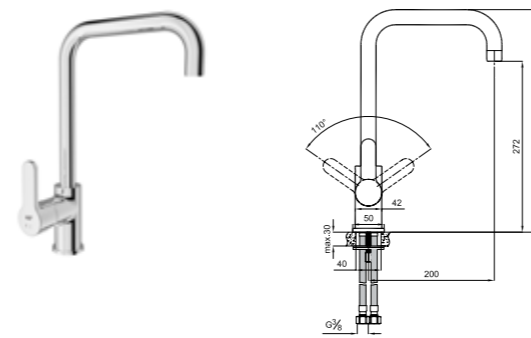

NOVA SINK MIXER WITH SWIVEL SPOUT [5 L/MIN]