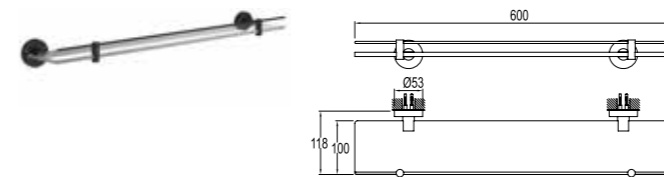

SHELVING-UNIT

Matte black plated zinc
Tempered glass

Matte Black	410200602861