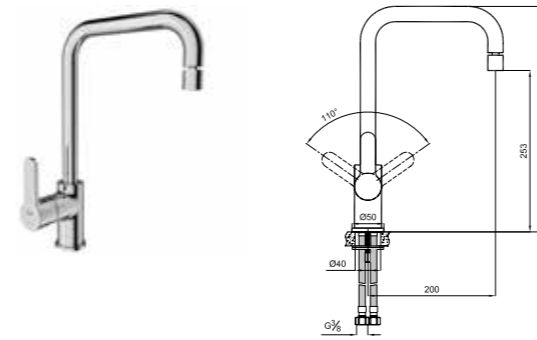

CODE

NOVA SINK MIXER SWIVEL SPOUT WITH BALL JOINT AERATOR

Comfort length: 200 mm
Comfort height: 253 mm
360° swivel spout
35 mm ceramic cartridge
Rotatable ball-joint aerator

410200502966