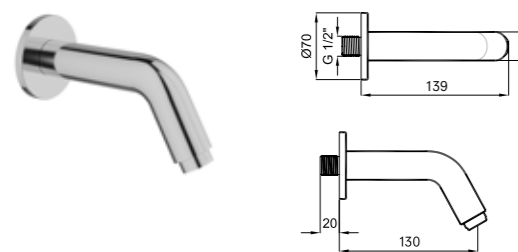

BATH SPOUT

Compatible with built-in bath / shower mixers
The built-in installation must be installed beforehand
Comfort length: 130 mm

410200502953