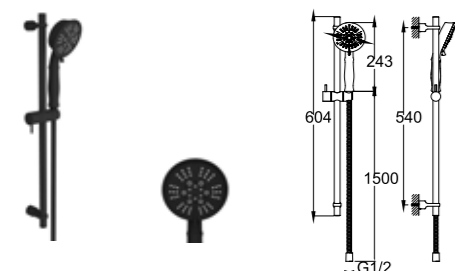

KARINA HANDSHOWER SET WITH SLIDE RAIL

Hand showerhead front face diameter: 113 mm
Slide rail length: 604 mm
Slide rail diameter: 21 mm
530 mm height adjustment
Fixed hand showerhead holder
Built-in handshower outlets 410200500304 or
410200500306 should be used with built-in faucet.

Matte Black 410200504710

- Easy Clean
- Limescale Removal
- Normal
- Massage Spraya
- Normal& Massage Spray
- Normal& Champagne Spray
- Champagne Spray