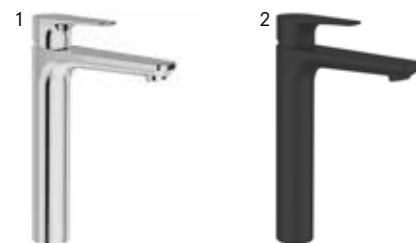

HIGH BASIN MIXER