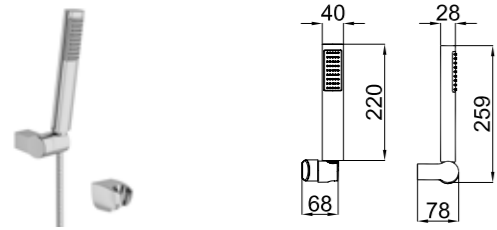

SHOWER SYSTEMS I HANDSHOWER SETS

RAIN HANDSHOWER SET

Front face diameter: 40x78 mm
1 Functions: Normal
1.5 m spiral hose
Fixed hand showerhead holder
Adjustable hand showerhead holder
Built-in handshower outlets 410200500304 or
410200500306 should be used with built-in faucet.

CODE

410200504981

CODE

410200504974