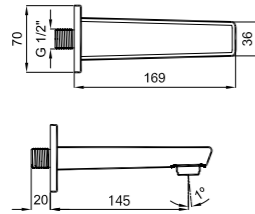

BATH SPOUT

410200502957

Compatible with built-in bath / shower mixers
The built-in installation must be installed beforehand
Comfort length: 145 mm