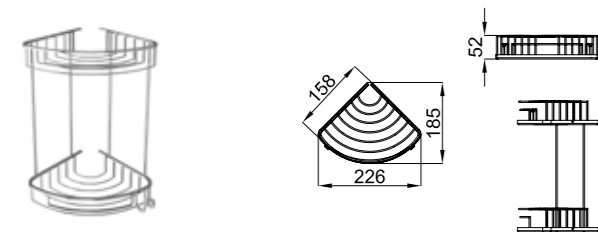

DOUBLE DECKER CORNER SHOWER BASKET

410200600368

Chrome plated brass
Double decker basket