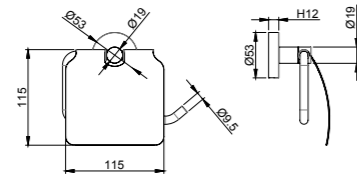

D100

COLOR	CODE
Rose Gold	410200603602

NEW PRODUCT TOILET PAPER ROLL HOLDER WITH COVER

Rose Gold	410200603602

PVD plated brass
With cover