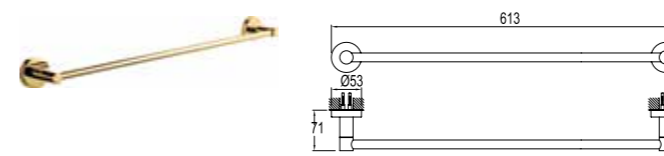

COLOR CODE

SHELVING-UNIT

Gold PVD coating on zinc
Tempered glass

Gold	410200600254
------	--------------

TOWEL HOLDER

Gold PVD coating on zinc
60 cm length

Gold	410200600256
------	--------------

DOUBLE SWIVEL TOWEL HOLDER