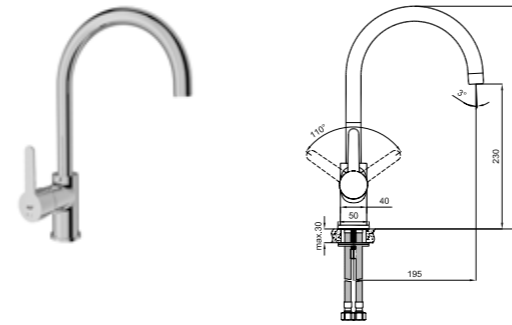

VERDE SINK MIXER WITH SWIVEL SPOUT

Comfort length: 195 mm
Comfort height: 230 mm
360° swivel spout
35 mm ceramic cartridge
Honeycomb aerator

410200502525