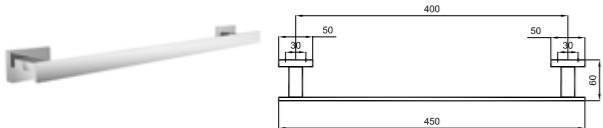

TOOTHBRUSH HOLDER

410200603202

Chrome plated brass
Wall mounted
Opal glass holder

SOAP HOLDER

410200603201

Chrome plated brass
Wall mounted
Opal glass holder

TOWEL HOLDER

410200603203