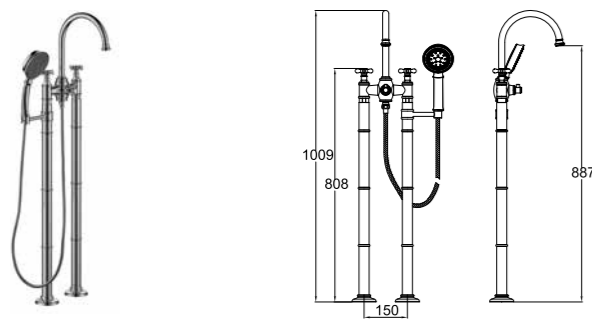

1	Chrome	410200500231
2	Gold	410200500232

VICTORIAN

BATH MIXER

Comfort length: 184 mm
Ceramic headworks 90°
Honeycomb aerator

	COLOR	CODE
1	Chrome	410200500233
2	Gold	410200500234

BIDET MIXER

Comfort Length: 100 mm
Comfort Height: 135 cm
Swivel aerator
40% water saving with aerator

1	Chrome	410200500227
2	Gold	410200500228

* BATHTUB MIXER

Comfort length: 202 mm
Comfort height: 887 mm
Ceramic headworks (90°)
Honeycomb aerator
Handshower included
Freestanding, must be installed before
final installation of covering material