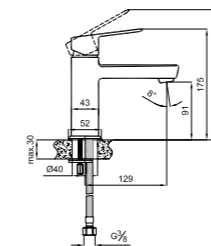

BASIN MIXER [5 L/MIN]

410200502995

Comfort length: 129 mm
Comfort height: 91 mm
35 mm ceramic cartridge
±7° swivel aerator
5 liter / minute water flow (at any pressure)