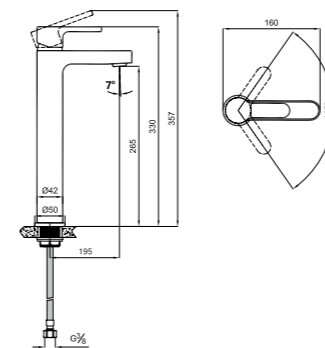

Comfort length: 195 mm
Comfort height: 265 mm
35 mm ceramic cartridge
Honeycomb aerator
 $\pm 7^\circ$ swivel aerator
Cold start feature
5 liter / minute water flow (at any pressure)

410200503833

BASIN MIXER WITH SWIVEL SPOUT