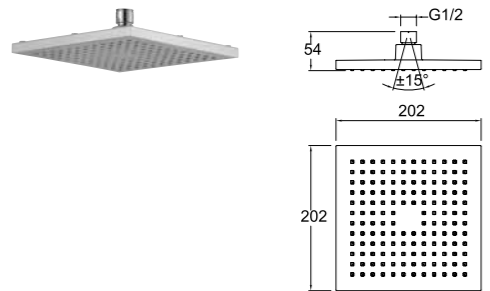

SHOWERHEAD [SQUARE 20x20 cm]

410200502873

20x20 cm square
Chrome-plated ABS plastic
Flexible water flow nozzles that help easily remove limescale
Showerhead swivel ball adapter to adjust the shower angle
Mounting bracket compatible with the application should be used.

- Easy Clean
- Limescale Removal
- Normal