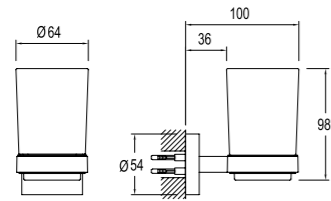

TOOTHBRUSH HOLDER

Chrome plated zinc
Wall mounted
Opal glass holder

CODE

410200600277