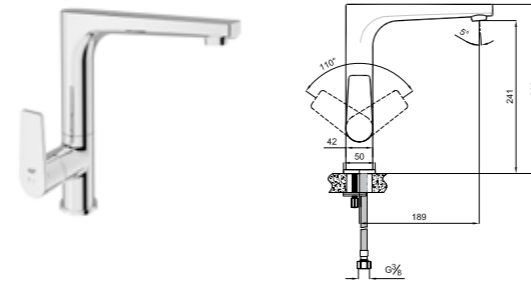

SEMPRE SINK MIXER WITH SWIVEL SPOUT [5 L/MIN]

Comfort length: 189 mm
Comfort height: 241 mm
360° swivel spout
35 mm ceramic cartridge
5 liter / minute water flow (at any pressure)

- Honeycomb Aerator
- 35mm Ceramic Cartridge

CODE

410200502993