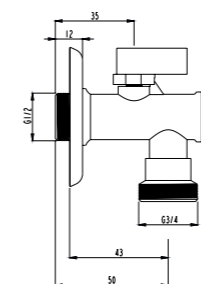

T100 LAUNDRY TAP WITH FILTER

410200500636

G1/2" water inlet, G3/4" water outlet
Comfort length: 43 mm
62 mm rosette diameter
Ball valve without ceramic disc