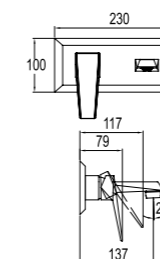

410200500132

BASIN MIXER [FOR BASINS WITH THREE HOLES]

Comfort length: 141 mm
Comfort height: 113 mm
Ceramic headworks 90°
5.0 l/min water flow

410200500133

BUILT-IN BASIN MIXER [EXPOSED PART]

Final installation part of Kalebox (410200500207).
Built-in part not included.
Includes rosette and cartridge system.
Comfort length: 165 mm
40 mm ceramic cartridge
5.0 l/min water flow