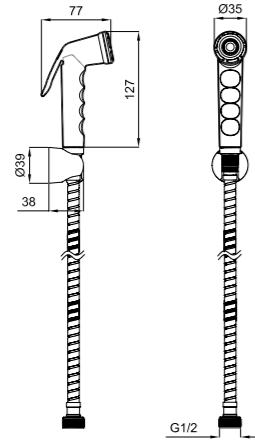

TAPS | BIDET SPRAY

MARE BIDET SPRAY

G1 /2" water inlet
125 cm spiral hose

COLOR

CODE

410200504724