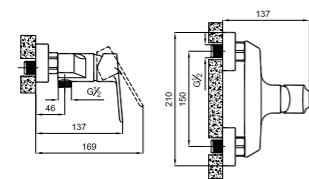

410200504678

35mm
Ceramic
Cartridge

BATH MIXER

Comfort length: 174 mm
 35 mm ceramic cartridge
 Lockable shower controller
 Honeycomb aerator

410200502499

Honeycomb
Aerator35mm
Ceramic
Cartridge

SHOWER MIXER