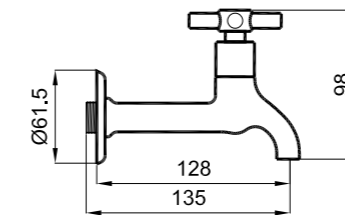

Comfort length: 92 mm
62 mm rosette diameter
Flow regulating filter at the outlet end
Ceramic headworks (180° swivel)

A100 LONG TAP

410200500631

Comfort length: 126 mm
62 mm rosette diameter
Flow regulating filter at the outlet end
Ceramic headworks (180° swivel)