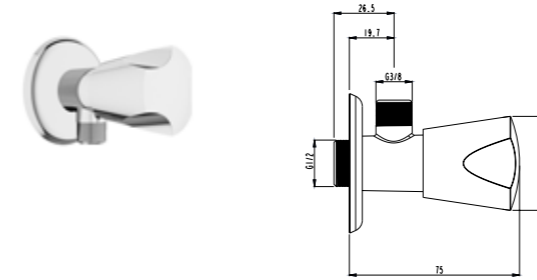

S100 ANGLE VALVE

410200500637

G1/2" water inlet, G3/8" water outlet
Comfort length: 20 mm
62 mm rosette diameter
Ceramic headworks (180° swivel)