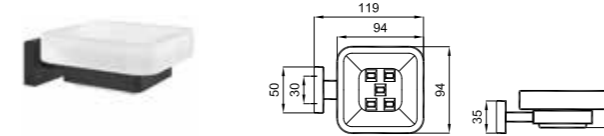

SOAP HOLDER

Matte Black

410200603207

Matte black plated brass
Wall mounted
Opal glass holder