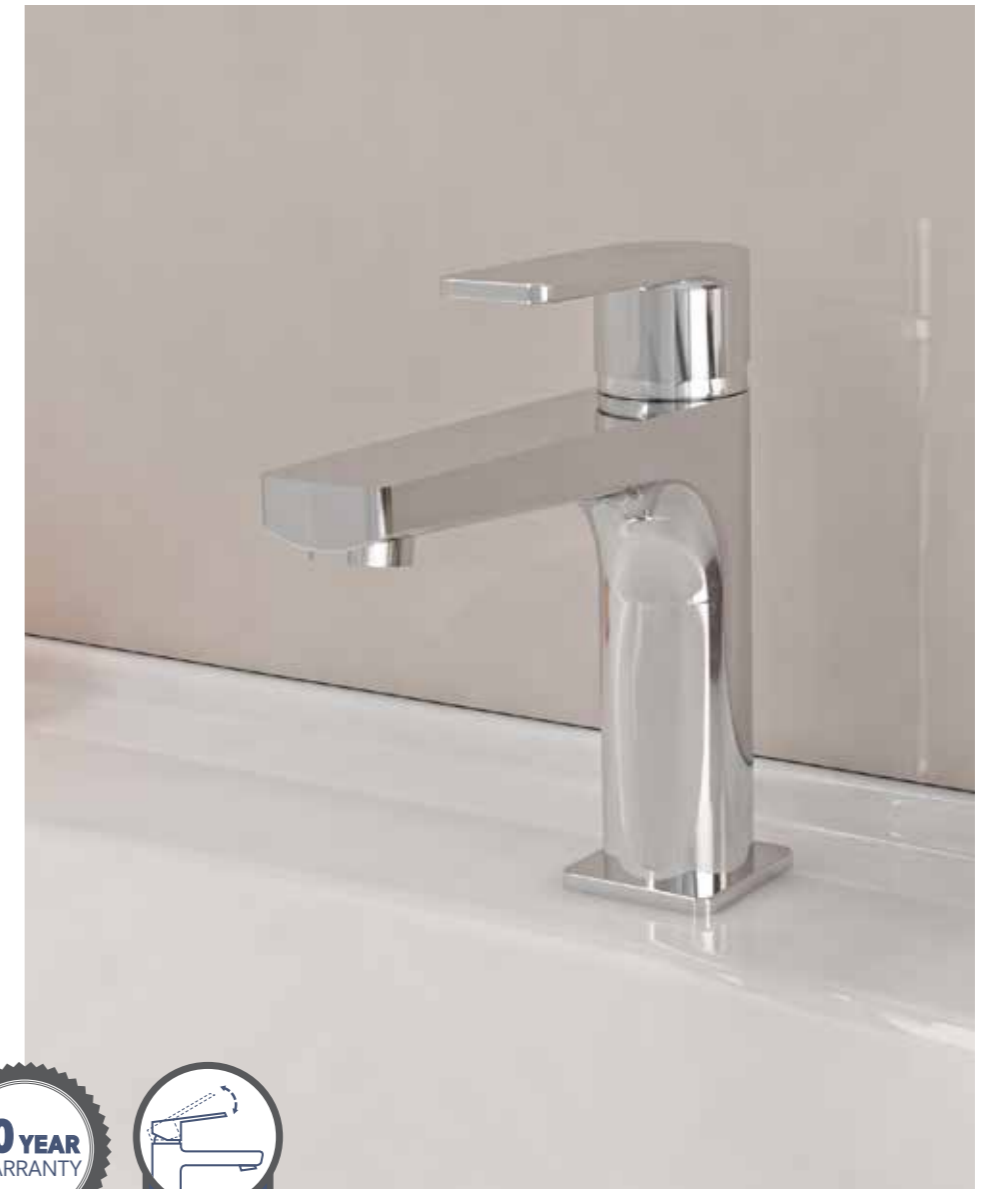

Cold start feature
Comfort length: 213 mm
Comfort height: 260 mm
360° swivel spout
35 mm Cold start ceramic cartridge
Honeycomb aerator
5 liter / minute water flow (at any pressure)

SEMPRE