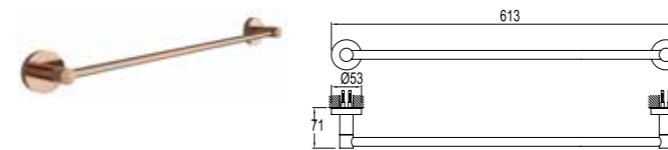

NEW PRODUCT TOWEL HOLDER

PVD plated brass
60 cm length

Rose Gold	410200603599