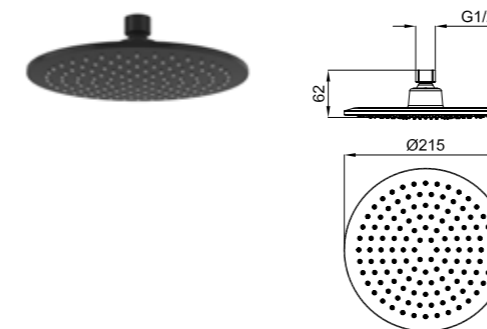

ZERO SHOWERHEAD [ROUND 20 cm]

20 cm diameter
Matte black ABS plastic
Flexible water flow nozzles that help easily remove limescale
Showerhead swivel ball adapter to adjust the shower angle
Mounting bracket compatible with the application should be used.

Matte Black 410200504694