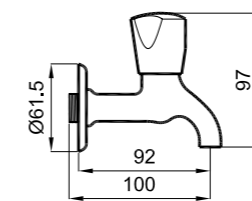

Comfort length: 92 mm
62 mm rosette diameter
Flow regulating filter at the outlet end
Ceramic headworks (180° swivel)

A100 LONG TAP

410200500631

Comfort length: 126 mm
62 mm rosette diameter
Flow regulating filter at the outlet end
Ceramic headworks (180° swivel)