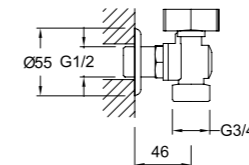

S100 LAUNDRY TAP

410200500639

G1/2" water inlet, G3/4" water outlet
Comfort length: 59 mm
62 mm rosette diameter
Ceramic headworks (180° swivel)

T100 LAUNDRY TAP

410200500276

G1/2" water inlet, G3/4" water outlet
Comfort length: 48 mm
62 mm rosette diameter
Ball valve without ceramic disc