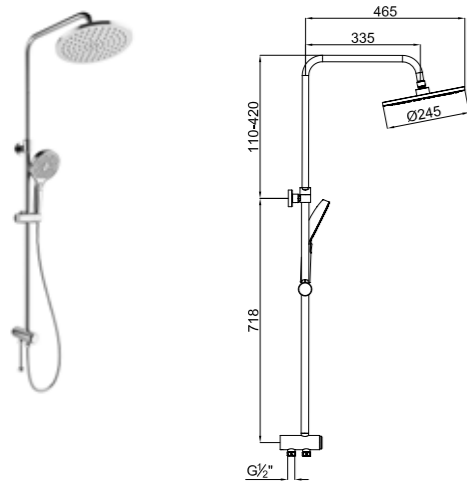

- Easy Clean
- Limescale Removal
- Normal

NEW PRODUCT RAIN ROUND PUSH BUTTON SHOWER BAR

410200505213

Easy assembly without the need for built-in work
 Used with shower / bath mixers with Handshower outlet (G1/2").
 Hand-held / overhead shower and diverter included
 Installation height should be custom-fit for the customer so that they can comfortably wash themselves under the overhead shower
 3 Functions: Normal, Massage Spray