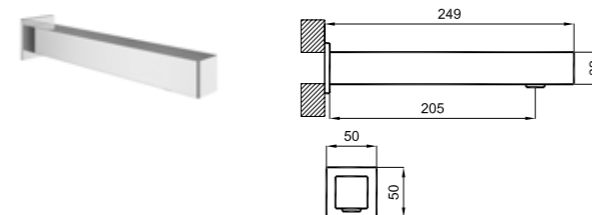

CUBE MONO BUILT-IN INFRARED BASIN MIXER

Comfort length: 210 mm
3,8 liter/minute water flow
Can be used with electric, battery or both. It is recommended to use batteries only during power cuts.
4x1.5V AA size battery
Single water inlet.
Check valve is not included
Angle valve is not included
Filter available at the water inlet
Single water inlet. If desired, constant temperature can be provided with double water inlet by using 410600100603.

410200503842

RENO HOT AND COLD WATER CONNECTOR

Connects to single water inlet products and gives a hot and cold water mixture at a constant temperature.
If desired, the setting can be changed on the part.

410600100603

RENO HOT AND COLD WATER CONNECTOR

Connects to single water inlet products and gives a hot and cold water mixture at a constant temperature.
If desired, the setting can be changed on the part.

410600100603