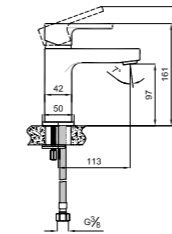

NOVA BASIN MIXER [COLD START]

Comfort length: 113 mm
Comfort height: 97 mm
Cold start feature
5 liter / minute water flow (at any pressure)
35 mm ceramic cartridge
±7° swivel aerator

410200503828