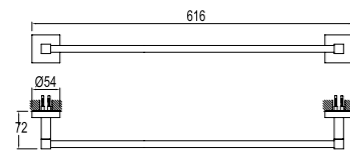

TOWEL HOLDER

Chrome plated zinc
60 cm length

CODE

410200600279