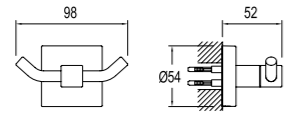

K100

TOWEL HOOK

Chrome plated zinc
Double

CODE

410200600284