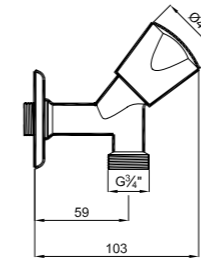

S100 LAUNDRY TAP

410200500639

G1/2" water inlet, G3/4" water outlet
Comfort length: 59 mm
62 mm rosette diameter
Ceramic headworks (180° swivel)