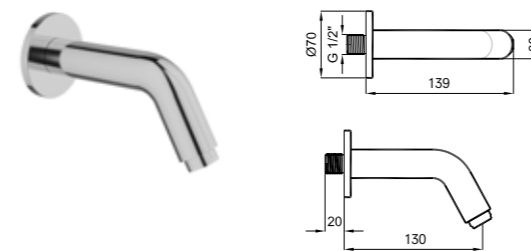

VERDE BATH SPOUT

Compatible with built-in bath / shower mixers
The built-in installation must be installed beforehand
Comfort length: 145 mm

410200502953