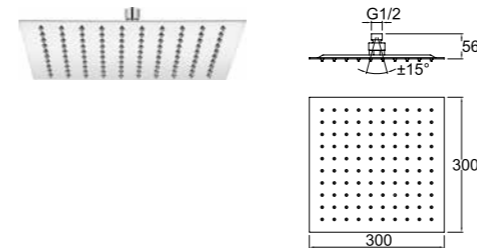

CODE

310201200076

SLIM SHOWERHEAD [SQUARE 30x30 cm]

30x30 cm square
 Stainless steel
 Flexible water flow nozzles that help easily remove limescale
 Showerhead swivel ball adapter to adjust the shower angle
 Mounting bracket compatible with the application should be used.
 Thin design factor with 3 mm thickness
 9 liters / minute water flow (at any pressure)