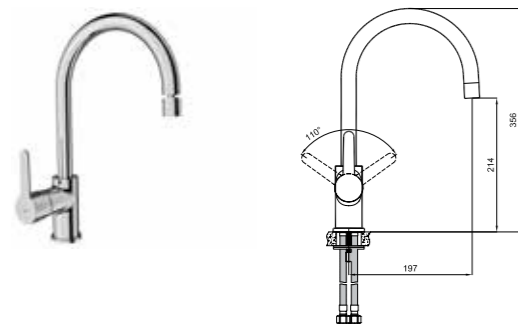

SINK MIXER SWIVEL SPOUT WITH BALL JOINT AERATOR

Comfort length: 197 mm
Comfort height: 214 mm
360° swivel spout
35 mm ceramic cartridge
Rotatable ball-joint aerator

410200502965