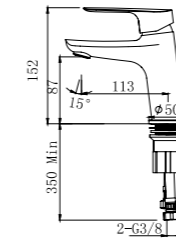

CODE

BASIN MIXER H12

410200500257