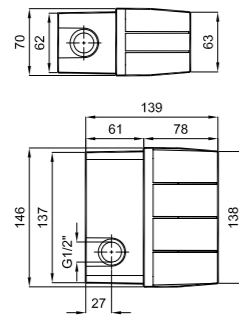

Exposed final installation part should be ordered separately
G 1/2" water inlet / outlet
Can be used with two functions.
Special plastic cover for post-installation test/cleaning

35mm Ceramic Cartridge