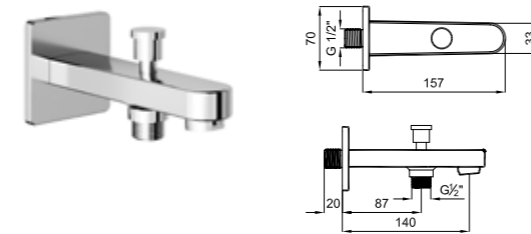

410200502958

NOVA BATH SPOUT

Compatible with built-in bath / shower mixers
The built-in installation must be installed beforehand
Comfort length: 140 mm

410200502955

NOVA BATH SPOUT [WITH DIVERTER]

Compatible with built-in bath / shower mixers
The built-in installation must be installed beforehand
Comfort length: 140 mm
Lockable shower controller