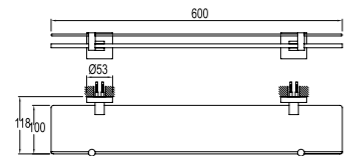

SHELVING-UNIT

Chrome plated zinc
Tempered glass

CODE

410200600273