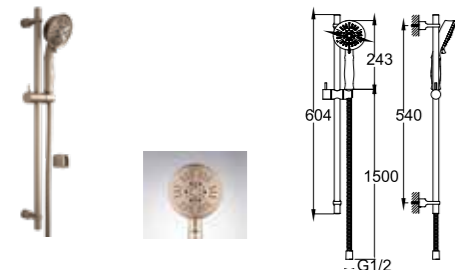

KARINA HANDSHOWER SET WITH SLIDE RAIL

Hand showerhead front face diameter: 113 mm
Slide rail length: 604 mm
Slide rail diameter: 21 mm
530 mm height adjustment
Fixed hand showerhead holder
Built-in handshower outlets 410200500304 or
410200500306 should be used with built-in faucet.

Rose Gold 410200500310

- Easy Clean
- Limescale Removal
- Normal
- Massage Spraya
- Normal& Massage Spray
- Normal& Champagne Spray
- Champagne Spray