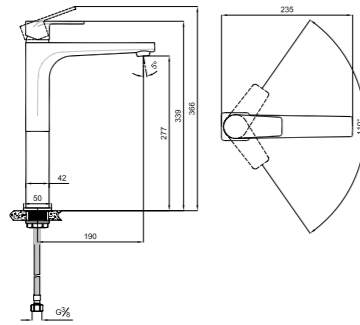

PRODUCTS FOR GREEN BUILDINGS

SEMPRE BASIN MIXER [COLD START]

Comfort length: 134 mm
Comfort height: 119 mm
Cold start feature
5 liter / minute water flow (at any pressure)
35 mm ceramic cartridge
Honeycomb aerator
±7° swivel aerator

CODE

410200503831

CODE

NOVA BASIN MIXER [COLD START]

Comfort length: 113 mm
Comfort height: 97 mm
Cold start feature
5 liter / minute water flow (at any pressure)
35 mm ceramic cartridge
±7° swivel aerator

410200503828

SEMPRE HIGH BASIN MIXER [5 L/MIN]

Comfort length: 190 mm
Comfort height: 277 mm
35 mm ceramic cartridge
5 liter / minute water flow (at any pressure)

410200502994