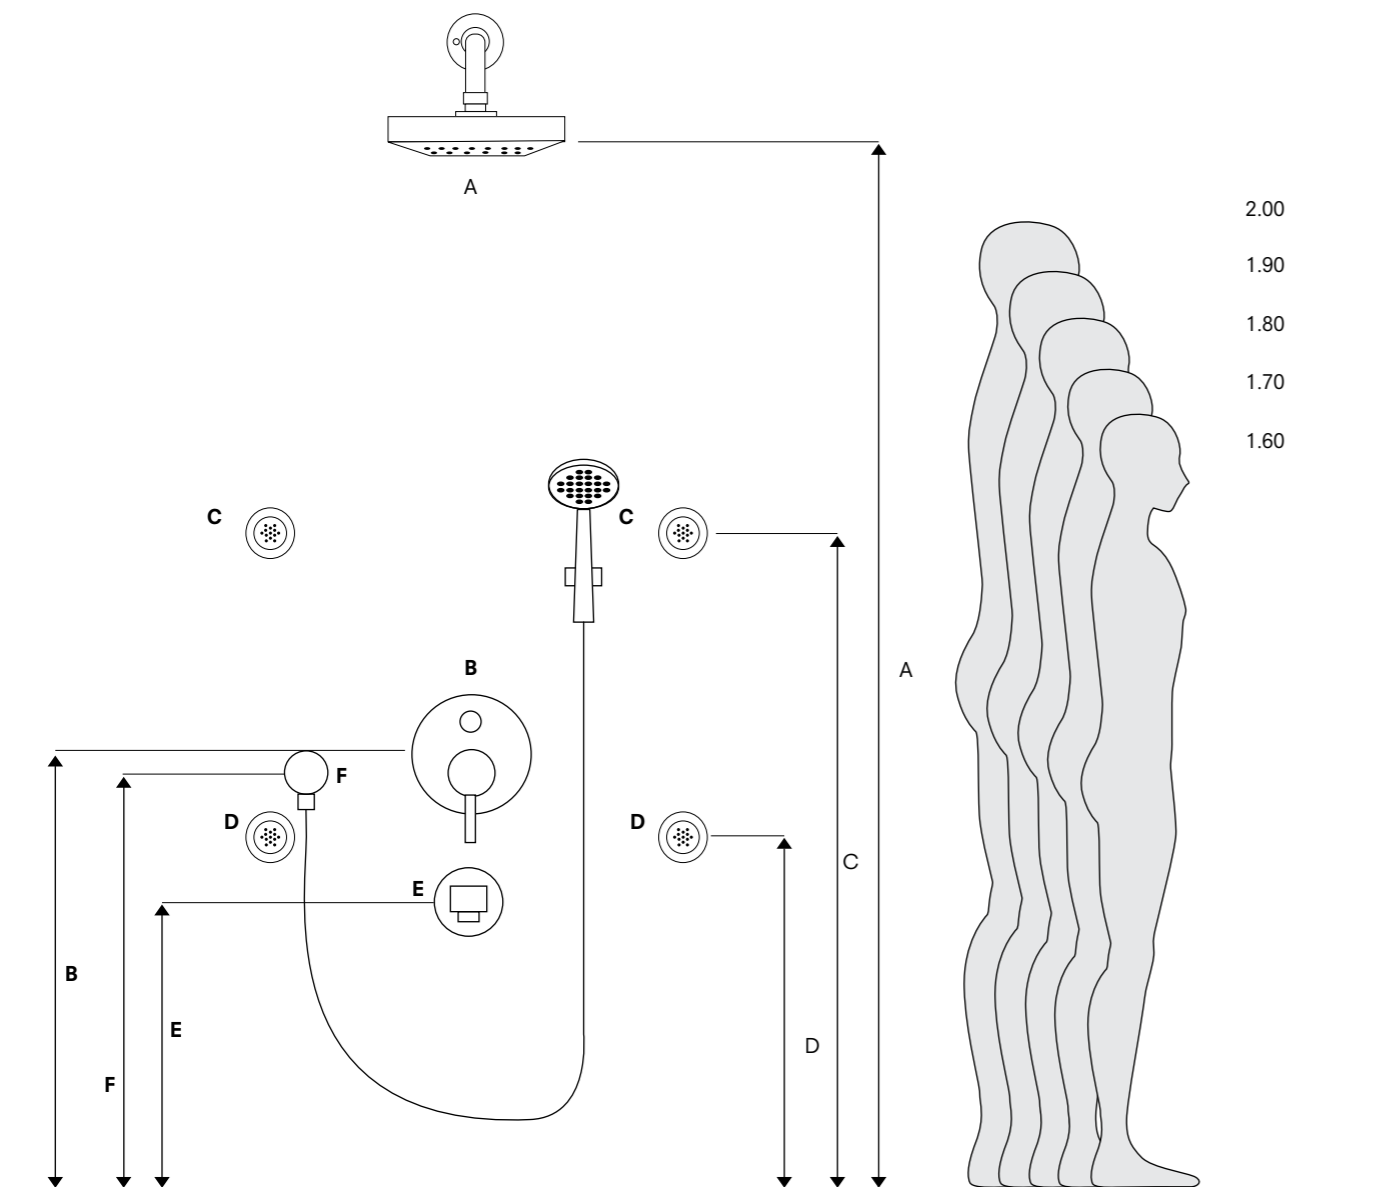

COMPATIBILITY TABLE FOR KALEBOX & K-BOX BUILT-IN SHOWER SYSTEMS

User's Height

Installation Height	mm*	1600	1700	1800	1900	2000
A		2000	2100	2200	2300	2400
B		1050	1100	1150	1200	1250
C		1300	1400	1500	1600	1700
D		950	1050	1150	1250	1350
E		850	900	950	1000	1050
F		1050	1100	1150	1200	1250

* The dimensions given are based on the finished floor.

SINGLE FUNCTION

A Built-in shower mixer	 310201200089 Zero [Exposed Part]	 310201200123 Zero [Exposed Part]	+				 410200500214 Kalebox [Flush-Mounted]	
	 410200502867 Basics [Exposed Part]	 410200502538 Sempre [Exposed Part]	 410200502532 Nova [Exposed Part]	 410200502526 Verde [Exposed Part]	 410200502514 Mare [Exposed Part]	+		 410200502540 Kalebox [Flush-Mounted]
B1 Overhead shower	 410200500311 Rain [37x37 cm]	 410200500326 Slim [30x30 cm]	 410200500325 Slim [20x20 cm]	 410200500323 Slim [Round 30 cm]	 410200500321 Slim [Round 20 cm]	 410200500327 Soft [Round 30 cm]	B1 ve B2 Bundled Products 410200502870 Showerhead [3 Functions]	
	 410200500328 Soft [Square 30 cm]	 410200502872 Minimalist [Rectangle 36x24 cm]	 410200502874 Minimalist [Round 25 cm]	 410200502873 Minimalist [Square 20 cm]	 410200502875 Rain [Round 20 cm]	 410200502876 Slim [Round 20 cm]		 410200502869 Showerhead [1 Functions]
	 410200504693 Zero [Square 20 cm]	 410200504694 Zero [Round 20 cm]						
B2 Arm	 410200600087 Rain [Wall Mounted]	 410200504690 Rain [Wall Mounted]	 410200500330 Rain [From the ceiling 30 cm]	 410200500331 Rain [From the ceiling 10 cm]				
	 410200500329 Rain [Wall Mounted]			 410200504691 Rain [From the ceiling 30 cm]	 410200504692 Rain [From the ceiling 10 cm]