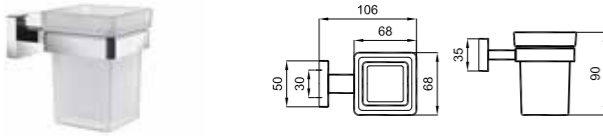

TOOTHBRUSH HOLDER

410200603202

Chrome plated brass
Wall mounted
Opal glass holder