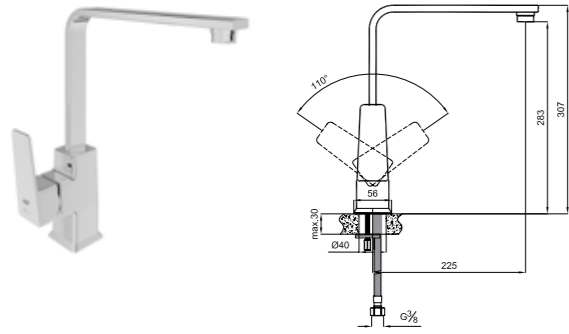

410200502540

35mm Ceramic Cartridge

BASICS

SINK MIXER WITH SWIVEL SPOUT [RECTANGULAR SPOUT]

CODE

410200500523

Comfort Length: 225 mm
 Comfort Height: 283 mm
 360° swivel spout
 35 mm ceramic cartridge
 Honeycomb aerator