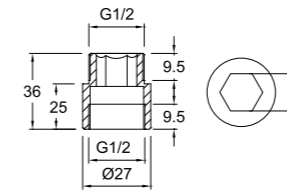

FAUCET EXTENSION 2,5 cm

G1/2" inlet / outlet
Order quantity is 50 pieces and their multiples.

410200500212