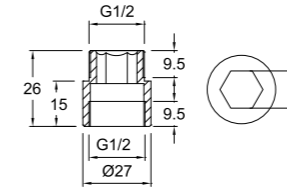

FAUCET EXTENSION 1,5 cm

G1/2" inlet / outlet
Order quantity is 100 pieces and their multiples.

410200500210