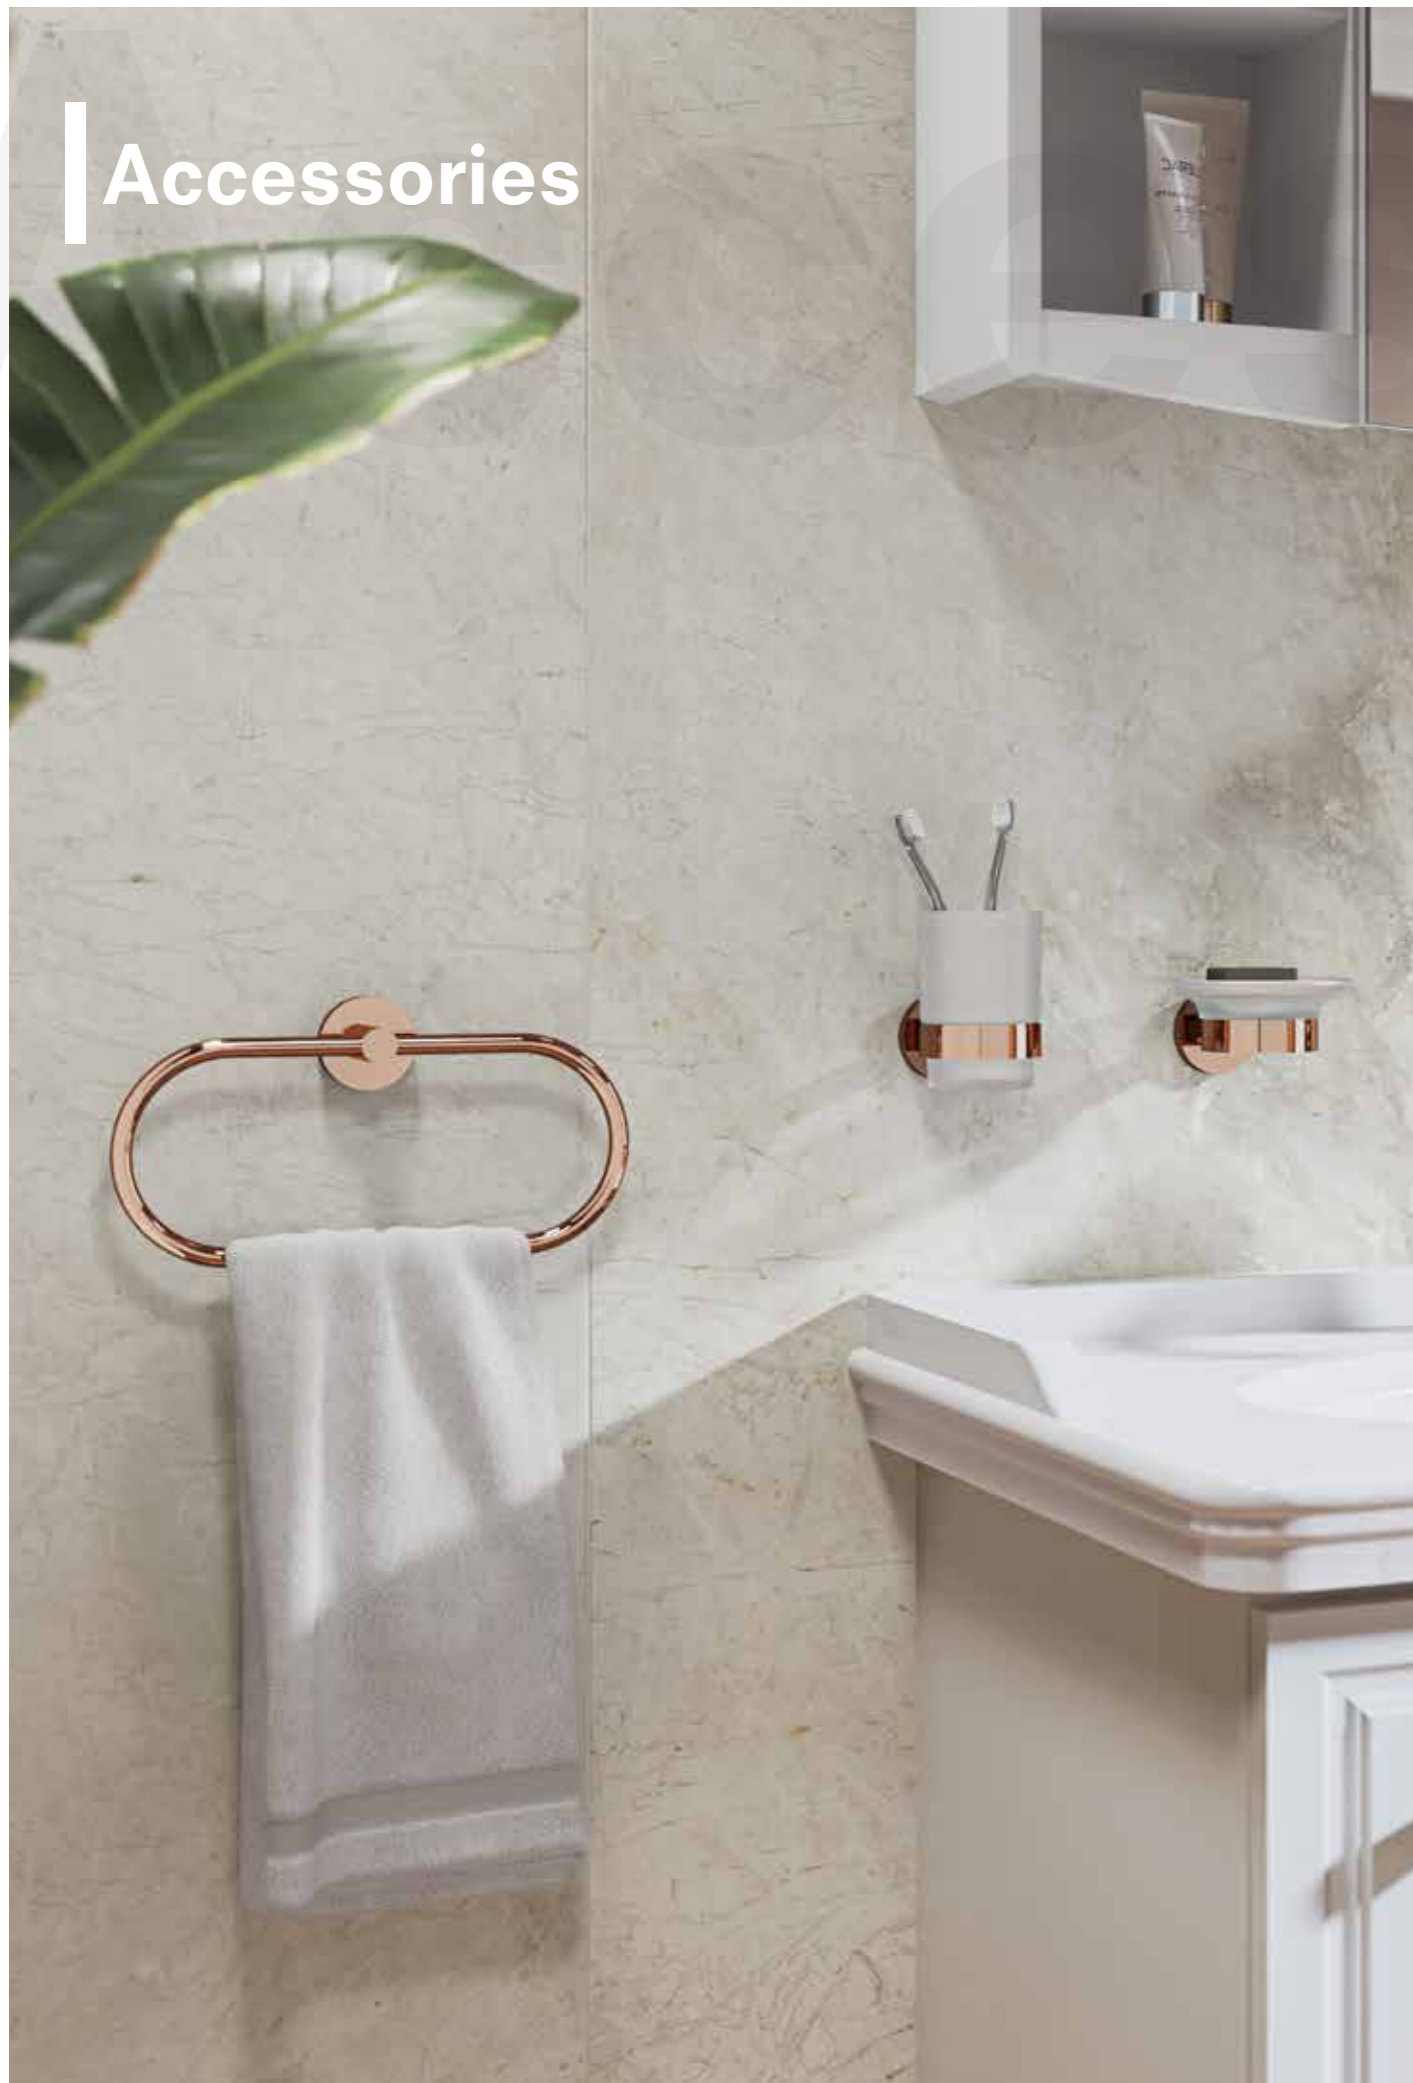

Accessories

Accessories

Index

Elegant Collection

170 D300

Modern Collection

173 K100

176 D100

187 K400

Public Collection

190 Public

197 Asistans