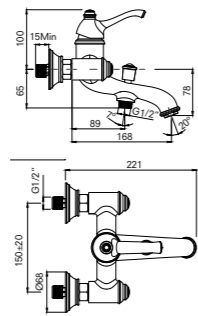

1	Chrome	410200500122
2	Gold	410200500123
3	Rose Gold	410200500124

- Honeycomb Aerator
- %40 Water Saving icon"/> %40 Water Saving