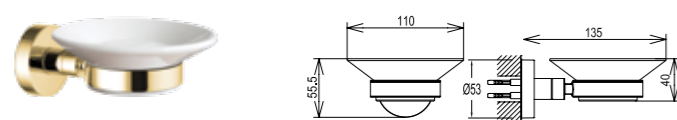

SOAP HOLDER [PORCELAIN]

Gold PVD coating on zinc
Wall mounted
Porcelain holder

Gold	410200600248