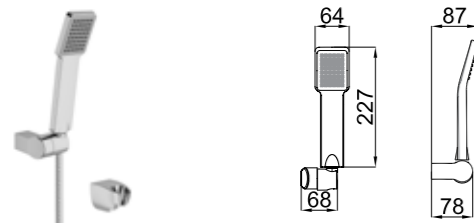

RAIN SQUARE HANDSHOWER SET

Front face diameter: 64x81 mm
1 Functions: Normal
1.5 m spiral hose
Fixed hand showerhead holder
Adjustable hand showerhead holder
Built-in handshower outlets 410200500304 or
410200500306 should be used with built-in faucet.

410200504976