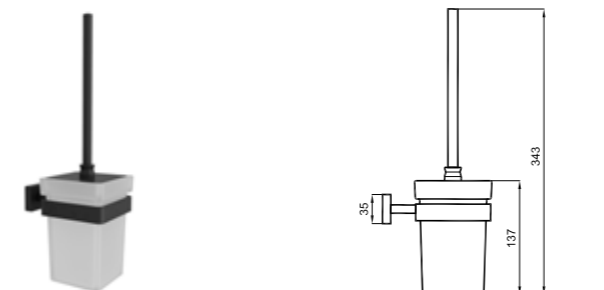

Matte black plated brass
Wall mounted
Opal glass holder
Brush color: White

PUBLIC

Double Decker Corner Shower Basket
410200600368

CODE

TOWEL SHELF

Chrome stainless steel
48.5 cm x 27.5 cm

410200600360

TOWEL SHELF