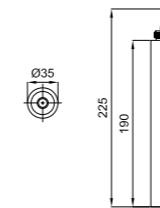

NEW PRODUCT VICTORIAN BATHTUB MIXER EXTENSION PART 20 cm

G1/2" inlet / outlet
Order quantity is 50 pieces and their multiples.

410200505462

KALEBOX BASIC BUILT-IN BATH MIXER / SHOWER MIXER EXTENSION

410200500208

* It is a special product developed for Pakistan market.

G1/2" inlet / outlet