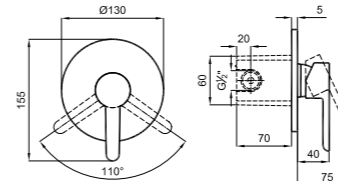

BUILT-IN SHOWER MIXER [EXPOSED PART]

Final installation part of K-Box Shower Mixer (410200502540).
Built-in part not included
Includes rosette and cartridge system
35 mm ceramic cartridge
2 functions: can use two of the showerhead, Handshower, spout and water jet functions Push type diverter

410200502526

K-BOX BUILT-IN SHOWER MIXER [BUILT-IN PART]

Exposed final installation part should be ordered separately
G 1/2" water inlet / outlet
Can be used with a single function.
Special plastic cover for post-installation test/cleaning

410200502540

35mm Ceramic Cartridge