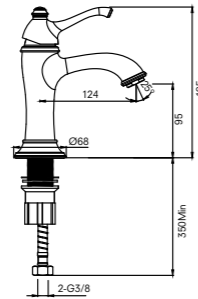

Comfort length: 124 mm
Comfort height: 95 mm
35 mm ceramic cartridge
40% water saving aerator

	COLOR	CODE
1	Chrome	410200500118
2	Gold	410200500119
3	Rose Gold	410200500120

- Honeycomb Aerator
- %40 Water Saving icon"/> %40 Water Saving