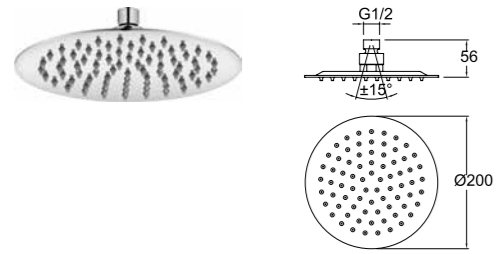

PRODUCTS FOR GREEN BUILDINGS

SLIM SHOWERHEAD [ROUND 20 cm]

20 cm diameter
Stainless steel
Flexible water flow nozzles that help easily remove limescale
Showerhead swivel ball adapter to adjust the shower angle
Mounting bracket compatible with the application should be used.
Thin design factor with 3 mm thickness
9 liters / minute water flow (at any pressure)

CODE

310201200080