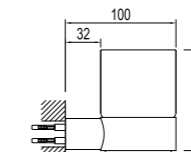

TOOTHBRUSH HOLDER

410200600239

Chrome plated brass
Wall mounted
Opal glass holder