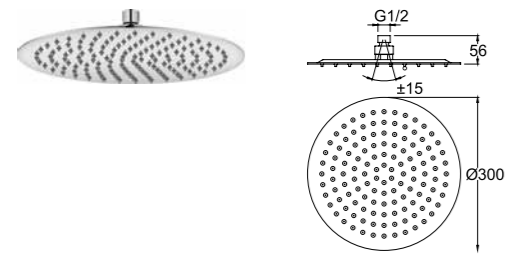

SLIM SHOWERHEAD [SQUARE 30x30 cm]

410200500326

30x30 cm square
Stainless steel
Flexible water flow nozzles that help easily remove limescale
Showerhead swivel ball adapter to adjust the shower angle
Mounting bracket compatible with the application should be used.
Thin design factor with 3 mm thickness

SLIM SHOWERHEAD [SQUARE 20x20 cm]

410200500325

20x20 cm square
Stainless steel
Flexible water flow nozzles that help easily remove limescale
Showerhead swivel ball adapter to adjust the shower angle
Mounting bracket compatible with the application should be used.
Thin design factor with 3 mm thickness

SHOWER SYSTEMS I SHOWERHEADS

SLIM SHOWERHEAD [ROUND 30 cm]

30 cm diameter
Stainless steel
Flexible water flow nozzles that help easily remove limescale
Showerhead swivel ball adapter to adjust the shower angle
Mounting bracket compatible with the application should be used.
Thin design factor with 3 mm thickness