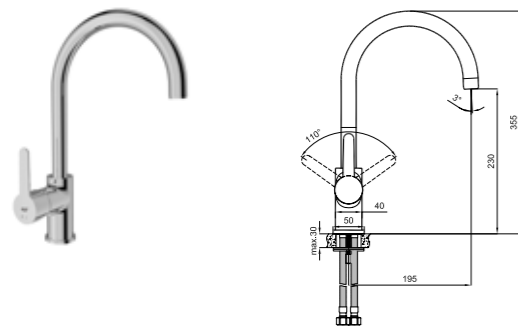

BATH SPOUT [WITH DIVERTER]

Compatible with built-in bath / shower mixers
 The built-in installation must be installed beforehand
 Comfort length: 130 mm
 Lockable shower controller

410200502954

SINK MIXER WITH SWIVEL SPOUT [5 L/MIN]