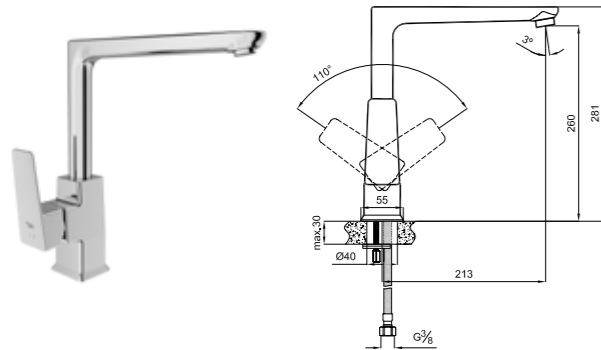

SINK MIXER WITH SWIVEL SPOUT

410200502968

Comfort length: 225 mm
Comfort height: 283 mm
360° swivel spout
35 mm ceramic cartridge
Honeycomb aerator