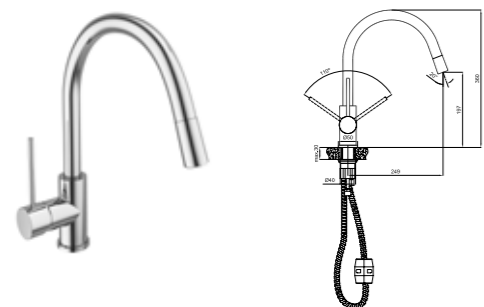

GASTRO U PULL DOWN SINK MIXER

Comfort length: 250 mm
Comfort height: 189 mm
Single function: Pressure stream or full-pipe flow
Able to reach all parts of the washbasin with flexible washing hose that can be pulled off of its special fixer

410200504960

Cache Aerator