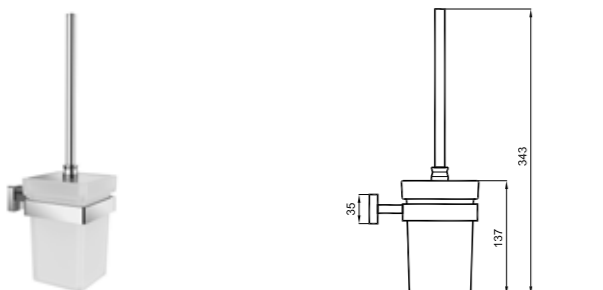

Chrome plated brass
45 cm length

TOILET PAPER HOLDER

410200603205

Chrome plated brass
Without cover

TOILET BRUSH HOLDER

410200603206

Chrome plated brass
Wall mounted
Opal glass holder
Brush color: White

COLOR