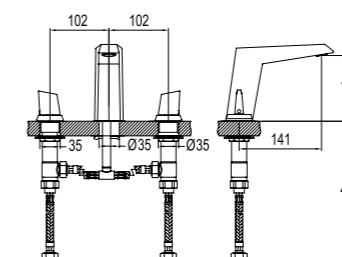

BASIN MIXER [FOR BASINS WITH THREE HOLES]

Comfort length: 141 mm
Comfort height: 113 mm
Ceramic headworks 90°
5.0 l/min water flow

410200500133