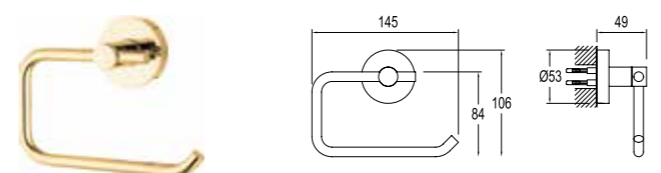

Gold PVD coating on zinc
40 cm length

Gold	410200600258
------	--------------

RING TOWEL HOLDER

Gold PVD coating on zinc

Gold	410200600260
------	--------------

TOILET PAPER HOLDER

Gold PVD coating on zinc
Without cover