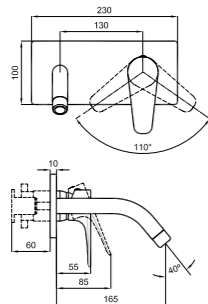

- %40 Water Saving
- Cascade Aerator
- 40mm Ceramic Cartridge

1 Chrome	310201200087
2 Matte Black	310201200119

KALEBOX BUILT-IN BASIN MIXER [BUILT-IN PART]
Exposed final installation part should be ordered separately
G 1/2" water inlet / outlet
10 mm wall tolerance
Special plastic cover for post-installation test/cleaning

410200500207