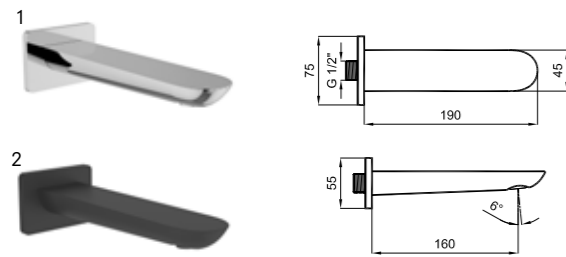

410200502963

Comfort length: 197 mm
 Comfort height: 210 mm
 360° swivel spout
 35 mm ceramic cartridge
 Rotatable ball-joint aerator

BATH SPOUTS

Zero Matte Black
 410200500512

BATH SPOUTS

ZERO BATH SPOUT

Compatible with built-in bath / shower mixers
The built-in installation must be installed beforehand
Comfort length: 160 mm