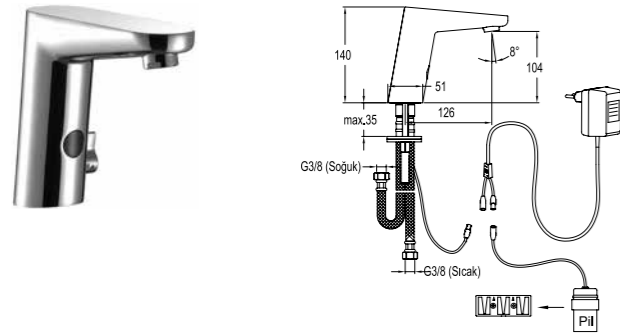

Comfort length: 126 mm
 Comfort height: 104 mm
 Can be used with electric, battery or both.
 It is recommended to use batteries only during power cuts.
 4x1.5V AA size battery
 Power consumption: Electricity: 0.5 mW, Batteries: 0.3mW
 Dual water inlets
 Hot-cold water adjustment with side controller
 Includes angle valves with filters
 Spray water flow of 1.9 liter / minute (at any pressure)