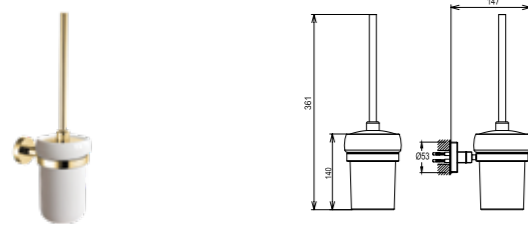

Gold	410200600265
------	--------------

D100

TOILET BRUSH HOLDER

Gold PVD coating on zinc
Wall mounted
Opal glass holder
Brush color: White

COLOR	CODE
Gold	410200600267

TOILET BRUSH HOLDER

Gold PVD coating on zinc
Wall mounted
Porcelain holder
Brush color: White