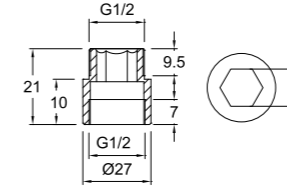

FAUCET EXTENSION 1 cm

G1/2" inlet / outlet
Order quantity is 100 pieces and their multiples.

410200500209