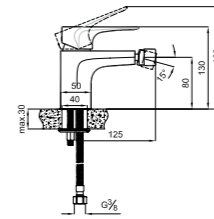

Comfort length: 125 mm
Comfort height: 80 cm
40 mm ceramic cartridge
Swivel aerator
40% water saving with aerator

Honeycomb Aerator
±15° Swivel Aerator
40mm Ceramic Cartridge

COLOR	CODE
1 Chrome	410200500505
2 Matte Black	410200500504