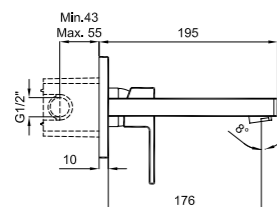

SEMPRE

BUILT-IN BASIN MIXER [EXPOSED PART]

Comfort length: 176 mm
Final installation part of K-box (410200504678).
Built-in part not included
Includes rosette and cartridge system
35 mm ceramic cartridge
40% water saving aerator
Honeycomb aerator

CODE

410200504677