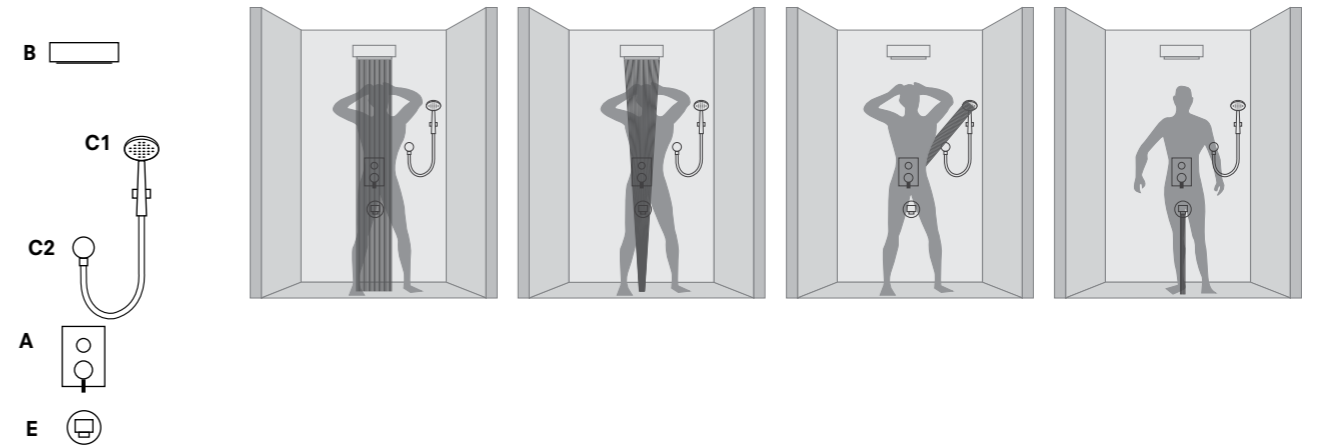

A Built-in bathroom faucet		
B Overhead shower		
C1 Handheld shower		
C2 Built-in hand shower		

3 FUNCTIONS