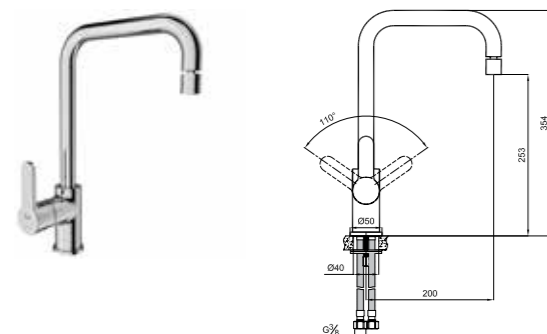

SINK MIXER SWIVEL SPOUT WITH BALL JOINT AERATOR

Comfort length: 200 mm
Comfort height: 253 mm
360° swivel spout
35 mm ceramic cartridge
Rotatable ball-joint aerator

410200502966