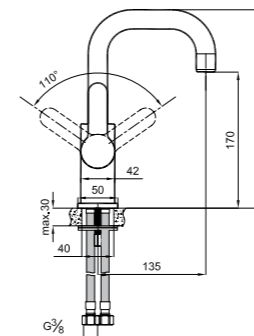

Comfort length: 135 mm
Comfort height: 170 mm
35 mm ceramic cartridge
360° swivel spout
Honeycomb aerator

410200502529