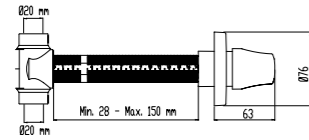

V100

410200502834

Ø20 mm water inlet and outlet
Ceramic disc controller (180° swivel)
PPRC built-in part body
Used as bidet mixer for wall hung WC
Ø76 mm rosette

V100

410200502836

Ø25 mm water inlet and outlet
Ceramic disc controller (180° swivel)
PPRC built-in part body
Used as bidet mixer for wall hung WC
Ø76 mm rosette