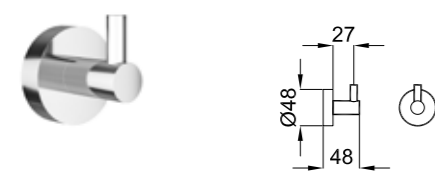

TOWEL HOOK

410200600372

Chrome plated brass
Single towel hook

CODE