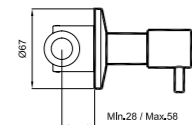

A100

410200500633

Ø20 mm water inlet and outlet
Ceramic disc controller (180° swivel)
PPRC built-in part body
Used as bidet mixer for wall hung WC
Ø67 mm rosette

B100

410200500626

Ø20 mm water inlet and outlet
Ceramic disc controller (180° swivel)
With sliding rosette
PPRC built-in part body
Used as bidet mixer for wall hung WC
Ø67 mm rosette