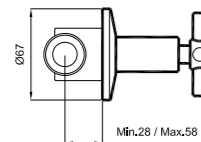

TAPS I BUILT-IN STOP VALVES

CODE

V100

410200502834

Ø20 mm water inlet and outlet
Ceramic disc controller (180° swivel)
PPRC built-in part body
Used as bidet mixer for wall hung WC
Ø76 mm rosette

V100

410200502836

Ø25 mm water inlet and outlet
Ceramic disc controller (180° swivel)
PPRC built-in part body
Used as bidet mixer for wall hung WC
Ø76 mm rosette

A100

410200500633

Ø20 mm water inlet and outlet
Ceramic disc controller (180° swivel)
PPRC built-in part body
Used as bidet mixer for wall hung WC
Ø67 mm rosette

B100

410200500626

Ø20 mm water inlet and outlet
Ceramic disc controller (180° swivel)
With sliding rosette
PPRC built-in part body
Used as bidet mixer for wall hung WC
Ø67 mm rosette

TAPS I LAUNDRY TAPS

CODE

A100 LAUNDRY TAP

410200500630

G1/2" water inlet, G3/4" water outlet
Comfort length: 59 mm
62 mm rosette diameter
Ceramic headworks (90° swivel)

B100 LAUNDRY TAP

410200500625

G1/2" water inlet, G3/4" water outlet
Comfort length: 59 mm
62 mm rosette diameter
Ceramic headworks (90° swivel)

S100 LAUNDRY TAP

410200500639

G1/2" water inlet, G3/4" water outlet
Comfort length: 59 mm
62 mm rosette diameter
Ceramic headworks (180° swivel)

T100 LAUNDRY TAP

410200500276

G1/2" water inlet, G3/4" water outlet
Comfort length: 48 mm
62 mm rosette diameter
Ball valve without ceramic disc

T100 LAUNDRY TAP WITH FILTER

410200500636

G1/2" water inlet, G3/4" water outlet
Comfort length: 43 mm
62 mm rosette diameter
Ball valve without ceramic disc