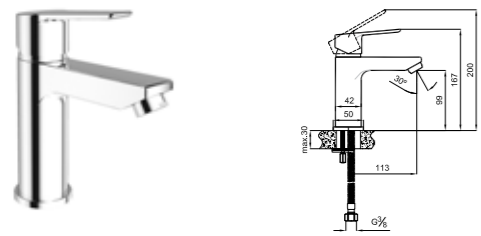

MARE BASIN MIXER [5 L/MIN]

Comfort length: 113 mm
Comfort height: 99 mm
35 mm ceramic cartridge
Honeycomb aerator
5 liter / minute water flow (at any pressure)

- Honeycomb Aerator
- 35mm Ceramic Cartridge

CODE

410200502981