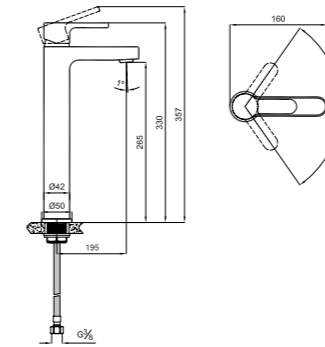

NOVA HIGH BASIN MIXER [COLD START]

Comfort length: 195 mm
Comfort height: 265 mm
35 mm ceramic cartridge
Honeycomb aerator
±7° swivel aerator
Cold start feature
5 liter / minute water flow (at any pressure)

410200503833

NOVA BASIN MIXER [5 L/MIN]

Comfort length: 113 mm
Comfort height: 97 mm
35 mm ceramic cartridge
5 liter / minute water flow (at any pressure)

410200502989

NOVA BASIN MIXER WITH SWIVEL [COLD START]