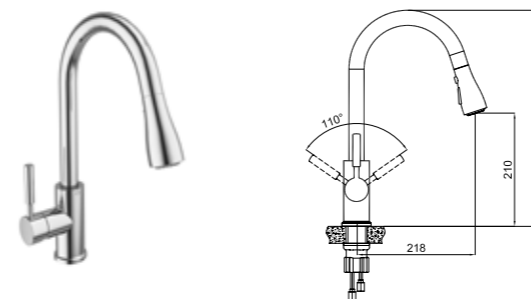

CODE

SMART INFRARED PULL DOWN SINK MIXER

410200504962

Comfort length: 221 mm
Comfort height: 210 mm
Dual function: Pressure stream or full-pipe flow
Able to reach all parts of the washbasin with flexible washing hose that can be pulled off of its special fixer
Manual / Auto Setting
Can be used with electric, battery (4x1.5V AA size)