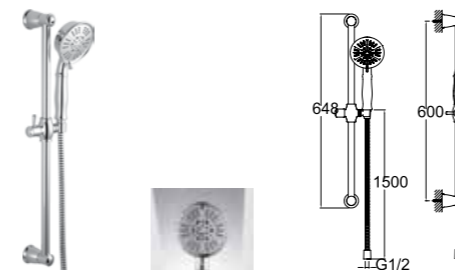

VICTORIAN HANDSHOWER SET WITH SLIDE RAIL

Hand showerhead front face diameter: 113 mm
Slide rail length: 648 mm
Slide rail diameter: 21 mm
560 mm height adjustment
Fixed hand showerhead holder
Built-in handshower outlets 410200500304 or
410200500306 should be used with built-in faucet.

410200500340

- Easy Clean
- Limescale Removal
- Normal
- Massage Spraya
- Normal& Massage Spray
- Normal& Champagne Spray
- Champagne Spray