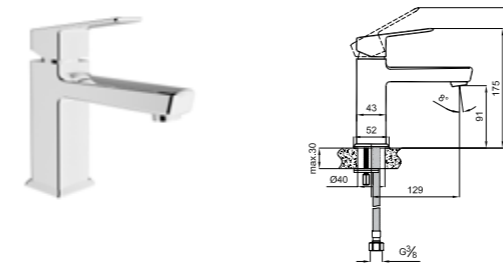

410200503811

BASICS BASIN MIXER [5 L/MIN]

Comfort length: 129 mm
 Comfort height: 91 mm
 35 mm ceramic cartridge
 Honeycomb aerator
 5 liter / minute water flow (at any pressure)

410200502995

INOVA MONO INFRARED BASIN MIXER [1,9 L/MIN]