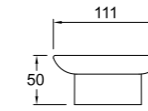

SOAP HOLDER

410200600238

Chrome plated brass
Wall mounted
Opal glass holder