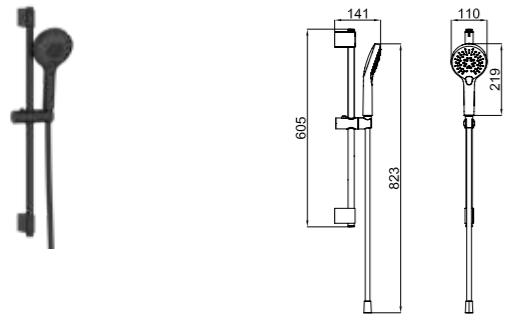

SHOWER SYSTEMS I HANDSHOWER SETS WITH SLIDE RAIL

ZERO HANDSHOWER SET WITH SLIDE RAIL [3 FUNCTIONS, ROUND]

COLOR
Matte Black

CODE
410200503836

3 Functions: Normal, Massage Spray, Champagne Spray
Hand showerhead front face diameter: 107 mm
Slide rail length: 605 mm
Slide rail diameter: 19 mm
494 mm height adjustment
Built-in handshower outlets 410200504695 should be used with built-in faucet.

- Easy Clean
- Limescale Removal
- Normal
- Massage Sprays
- Champagne Spray