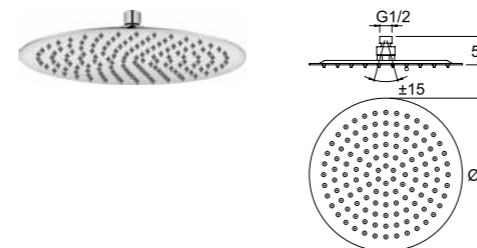

SLIM SHOWERHEAD [ROUND 30 cm]

30 cm diameter
Stainless steel
Flexible water flow nozzles that help easily remove limescale
Showerhead swivel ball adapter to adjust the shower angle
Mounting bracket compatible with the application should be used.
Thin design factor with 3 mm thickness
9 liters / minute water flow (at any pressure)

CODE

310201200079