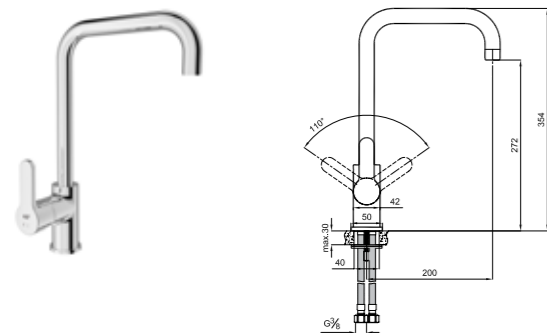

SINK MIXER WITH SWIVEL SPOUT [COLD START]