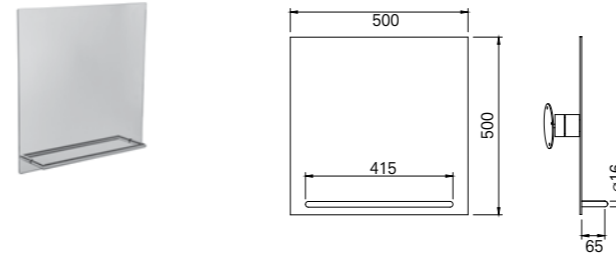

ADJUSTABLE MIRROR

Adjustable system

COLOR	CODE
Glossy Polishing	410200600035