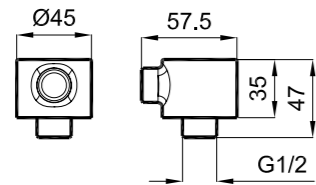

BUILT-IN HANDSHOWER OUTLET [ROUND]

Matte Black

410200504695