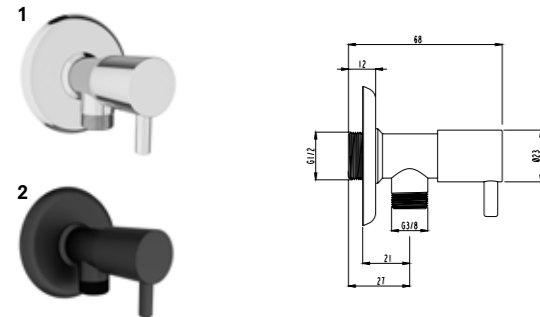

B100 ANGLE VALVE

1 Chrome 410200500622

NEW PRODUCT 2 Black 410200505463

G1/2" water inlet, G3/8" water outlet
Comfort length: 21 mm
62 mm rosette diameter