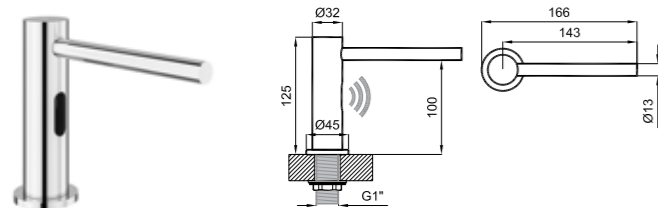

ELIS COUNTERTOP INFRARED SOAP DISPENSER

Comfort length: 133 mm
Comfort height: 101 mm
Can be used with electric, battery or both.
It is recommended to use batteries only during power cuts.
4x1.5V AA size battery
Liquid soap dispenser capacity is between 1.6-2 lt

*Must be installed at a height of at least 20 cm

410200503840