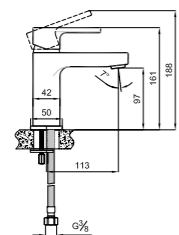

NOVA BASIN MIXER [5 L/MIN]

Comfort length: 113 mm
Comfort height: 97 mm
35 mm ceramic cartridge
5 liter / minute water flow (at any pressure)

410200502989