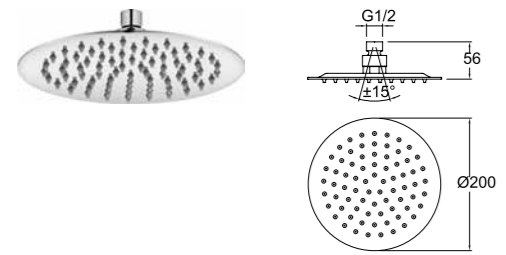

SLIM SHOWERHEAD [ROUND 20 cm]

20 cm diameter
Stainless steel
Flexible water flow nozzles that help easily remove limescale
Showerhead swivel ball adapter to adjust the shower angle
Mounting bracket compatible with the application should be used.
Thin design factor with 3 mm thickness

410200500321