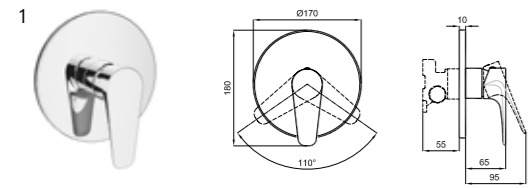

BUILT-IN SHOWER MIXER [EXPOSED PART]

Final installation part of KaleBox (410200500214).
Built-in part not included
Includes rosette and cartridge system
40 mm ceramic cartridge
1 function: Can use one of the shower head, handshower, spout and water jet function

i See Kalebox Compatibility Table. P: 152
40mm Ceramic Cartridge

COLOR	CODE
1 Chrome	310201200089
2 Matte Black	310201200123

KALEBOX BASIC BUILT-IN BATH / SHOWER MIXER [BUILT-IN PART]

Exposed final installation part should be ordered separately
G 1/2" water inlet
It can be used with two or a single function
28 mm wall tolerance
Special plastic cover for post-installation test/cleaning

In cases where the wall distance is not enough,
part 410200500208 can be used for a 2 cm extension when necessary

410200500214