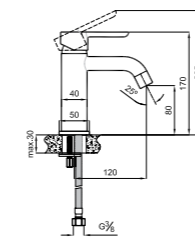

Comfort length: 120 mm
Comfort height: 80 mm
35 mm ceramic cartridge
Cache aerator that can be removed even with a coin
5 liter / minute water flow (at any pressure)

BASIN MIXER WITH SWIVEL SPOUT

410200502523