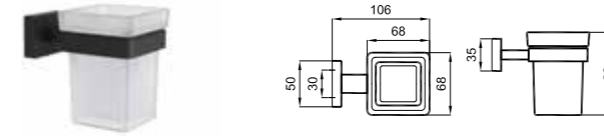

CODE

TOWEL HOOK

Matte Black

410200603210

Matte black plated brass
Single

TOOTHBRUSH HOLDER

Matte Black

410200603208