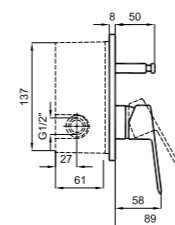

BUILT-IN BATH MIXER [EXPOSED PART]

Final installation part of K-Box Bath Mixer (410200502541).
Built-in part not included
Includes rosette and cartridge system
35 mm ceramic cartridge
Push type diverter
2 functions: can use two of the showerhead, Handshower, spout and water jet functions

CODE

410200502866