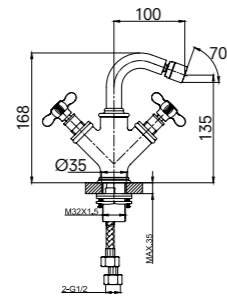

1	Chrome	410200500227
2	Gold	410200500228

* BATHTUB MIXER

Comfort length: 202 mm
Comfort height: 887 mm
Ceramic headworks (90°)
Honeycomb aerator
Handshower included
Freestanding, must be installed before
final installation of covering material