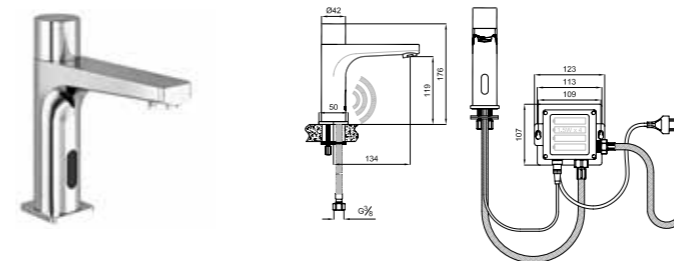

CODE

SEMPRE MONO INFRARED BASIN MIXER

Comfort length: 134 mm
Comfort height: 119 mm
Can be used with electric, battery or both. It is recommended to use batteries only during power cuts.
4x1.5V AA size battery
Single water inlet. If desired, constant temperature can be provided with double water inlet by using 410600100603.

410200502961

RENO HOT AND COLD WATER CONNECTOR

Connects to single water inlet products and gives a hot and cold water mixture at a constant temperature.
If desired, the setting can be changed on the part.

410600100603

RENO HOT AND COLD WATER CONNECTOR

Connects to single water inlet products and gives a hot and cold water mixture at a constant temperature.
If desired, the setting can be changed on the part.

410600100603