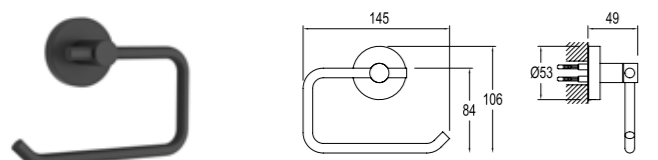

TOILET PAPER HOLDER

Matte black plated zinc
Without cover

Matte Black	410200602867