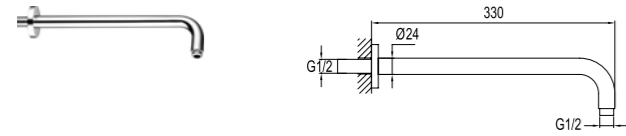

SHOWER SYSTEMS I SHOWER ARMS

COLOR CODE

WALL MOUNTED SHOWER ARM

410200600087

Length 33 cm
Wall-mounted
G1/2" water inlet
For overhead showers