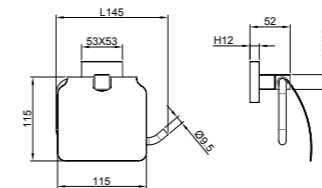

TOILET PAPER ROLL HOLDER WITH COVER

Chrome plated zinc
With cover

CODE

410200600286