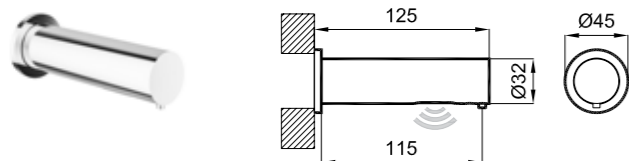

ORION BUILT-IN INFRARED SOAP DISPENSER

Comfort length: 115 mm
Can be used with electric, battery or both.
It is recommended to use batteries only during power cuts.
4x1.5V AA size battery
Liquid soap dispenser capacity is between 1.6-2 lt

410200503838