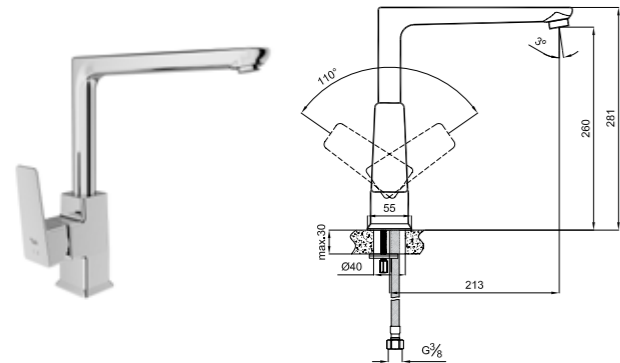

CODE

410200502981

BASICS SINK MIXER WITH SWIVEL SPOUT [5 L/MIN]

Comfort length: 213 mm
 Comfort height: 260 mm
 360° swivel spout
 35 mm ceramic cartridge
 Honeycomb aerator
 5 liter / minute water flow (at any pressure)