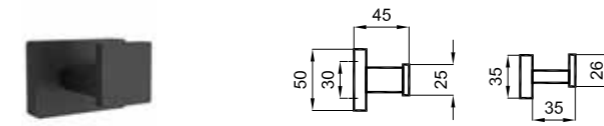

TOWEL HOOK

Matte Black

410200603210

Matte black plated brass
Single