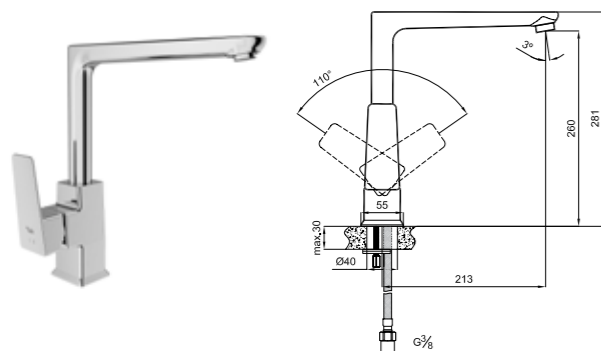

SINK MIXER WITH SWIVEL SPOUT [COLD START]

410200503818