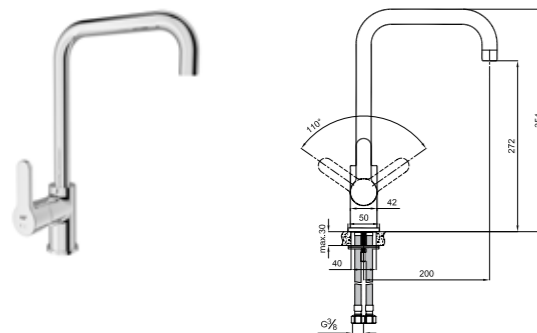

410200503832

VERDE SINK MIXER WITH SWIVEL SPOUT

Comfort length: 195 mm
 Comfort height: 230 mm
 360° swivel spout
 35 mm ceramic cartridge
 Honeycomb aerator

410200502525

NOVA SINK MIXER WITH SWIVEL SPOUT