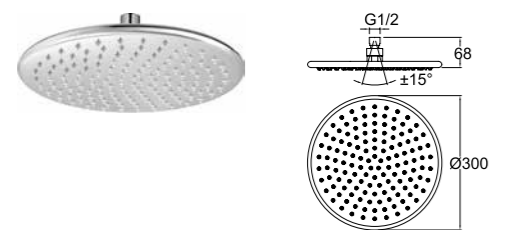

410200500321

SLIM SHOWERHEAD [ROUND 20 cm]

20 cm diameter
Brass
Flexible water flow nozzles that help easily remove limescale
Showerhead swivel ball adapter to adjust the shower angle
Mounting bracket compatible with the application should be used.

Gold 410200502876

SOFT SHOWERHEAD [ROUND 30 cm]

30 cm diameter
Stainless steel
Flexible water flow nozzles that help easily remove limescale
Showerhead swivel ball adapter to adjust the shower angle
Mounting bracket compatible with the application should be used.