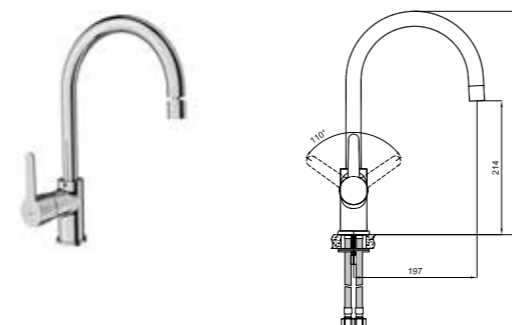

VERDE SINK MIXER SWIVEL SPOUT WITH BALL JOINT AERATOR

Comfort length: 197 mm
Comfort height: 214 mm
360° swivel spout
35 mm ceramic cartridge
Rotatable ball-joint aerator

410200502965