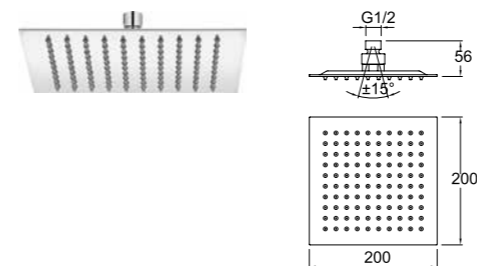

SLIM SHOWERHEAD [SQUARE 20x20 cm]

410200500325

20x20 cm square
Stainless steel
Flexible water flow nozzles that help easily remove limescale
Showerhead swivel ball adapter to adjust the shower angle
Mounting bracket compatible with the application should be used.
Thin design factor with 3 mm thickness