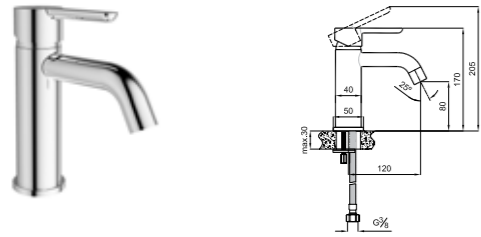

PRODUCTS FOR GREEN BUILDINGS

VERDE BASIN MIXER [5 L/MIN]

Comfort length: 120 mm
Comfort height: 80 mm
35 mm ceramic cartridge
Cache aerator that can be removed even with a coin
5 liter / minute water flow (at any pressure)

- Cache Aerator
- 35mm Ceramic Cartridge

CODE

410200502985