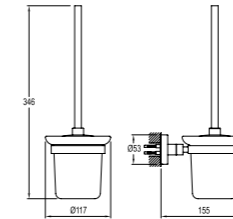

Chrome plated zinc
Without cover

CODE

TOILET PAPER ROLL HOLDER WITH COVER

410200600263

Chrome plated zinc
With cover

TOILET BRUSH HOLDER

410200600266

Chrome plated zinc
Wall mounted
Opal glass holder
Brush color: White