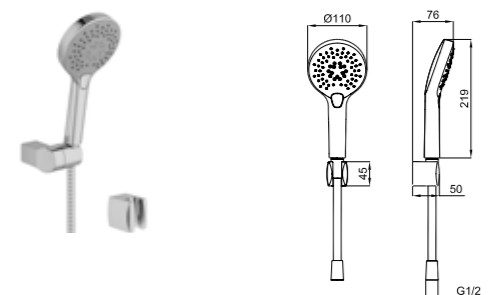

ZERO HANDSHOWER SET [3 FUNCTIONS, ROUND]

3 Functions: Normal, Massage Spray, Champagne Spray
Hand showerhead front face diameter: 110 mm
1.5 m spiral hose
Fixed hand showerhead holder
Adjustable hand showerhead holder
Built-in handshower outlets 410200500304 or 410200500306 should be used with built-in faucet.

410200504980

- Easy Clean
- Limescale Removal
- Normal
- Massage Spraya
- Champagne Spray