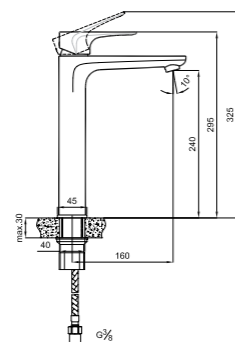

Comfort length: 160 mm
Comfort height: 240 mm
40 mm ceramic cartridge
40% water saving aerator

- %40 Water Saving
- 40mm Ceramic Cartridge

1 Chrome	410200500507
2 Matte Black	410200500506