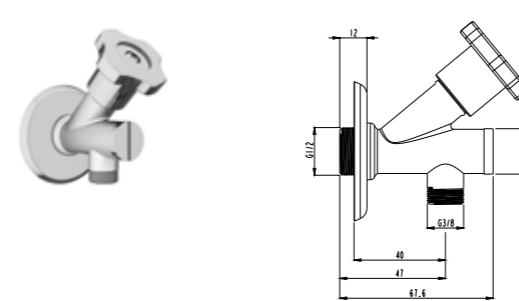

M100 ANGLE VALVE WITH FILTER

410200500686

G1/2" water inlet, G3/8" water outlet
Comfort length: 40 mm
62 mm rosette diameter
Classic headworks