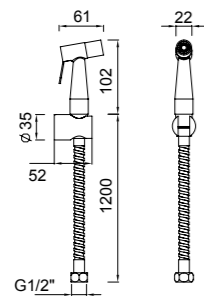

BRASS BIDET SPRAY

G1 /2" water inlet
120 cm spiral hose

1	Chrome	410200500611
	Chrome	* 410200502508
2	Gold	410200500272

FAUCET EXTENSIONS

CODE