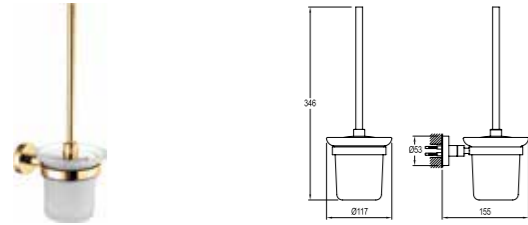

D100

TOILET BRUSH HOLDER

Gold PVD coating on zinc
Wall mounted
Opal glass holder
Brush color: White

COLOR	CODE
Gold	410200600267