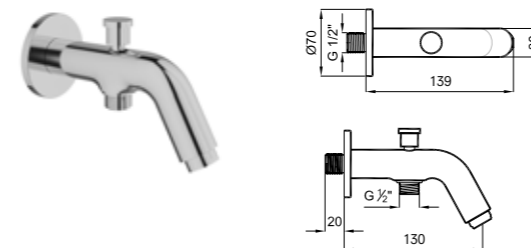

410200502956

VERDE BATH SPOUT

Compatible with built-in bath / shower mixers
The built-in installation must be installed beforehand
Comfort length: 145 mm

410200502953

VERDE BATH SPOUT [WITH DIVERTER]

Compatible with built-in bath / shower mixers
The built-in installation must be installed beforehand
Comfort length: 145 mm
Lockable shower controller