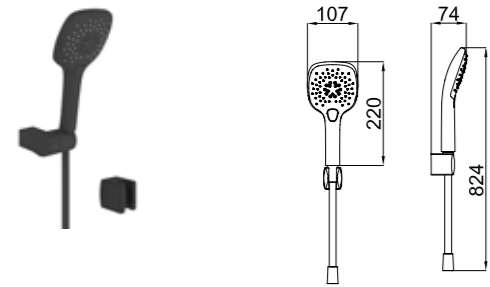

SHOWER SYSTEMS I HANDSHOWER SETS

ZERO HANDSHOWER SET [3 FUNCTIONS, SQUARE]

Front face diameter: 107 mm
 3 Functions: Normal, Massage Spray, Champagne Spray
 1.5 m spiral hose
 Fixed hand showerhead holder
 Adjustable hand showerhead holder
 Built-in handshower outlets 410200504695 should be used with built-in faucet