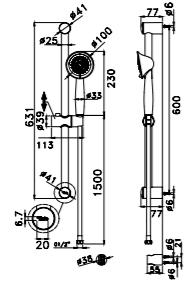

SHOWER SYSTEMS I HANDSHOWER SETS WITH SLIDE RAIL

COLOR

CODE

DOMINO XTRA HANDSHOWER SET WITH SLIDE RAIL [3 FUNCTIONS]

Gold

410200500342