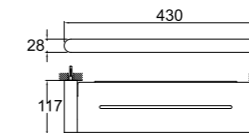

SHELVING-UNIT

410200600240

Chrome plated brass
Stainless steel