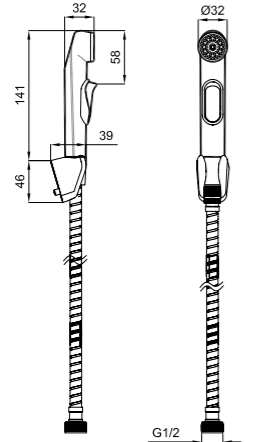

NOVA BIDET SPRAY

G1/2" water inlet
125 cm spiral hose
Flexible water flow nozzles that help easily remove limescale

410200504725