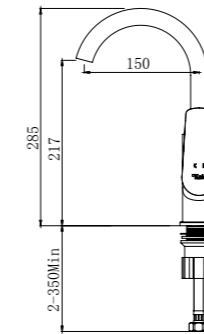

BASIN MIXER WITH SWIVEL SPOUT

410200500259

Comfort length: 150 mm
Comfort height: 217 mm
360° swivel spout
35 mm ceramic cartridge
Honeycomb aerator

SINK MIXER WITH SWIVEL SPOUT

410200500263