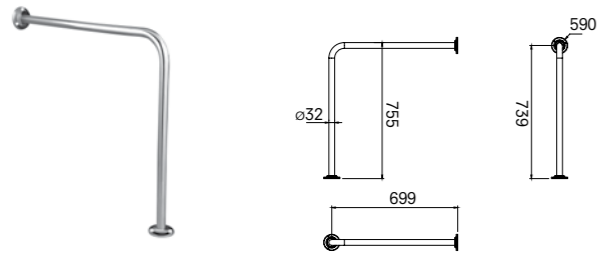

BATHTUB GRAB BAR / TOWEL HOLDER [60 cm]

Wall mounted

COLOR	CODE
Glossy Polishing	410200600366

90° ANGLE GRAB BAR

90° wall and floor mounted

COLOR	CODE
Glossy Polishing	410200600034

90° ANGLE GRAB BAR [WALL MOUNTED]