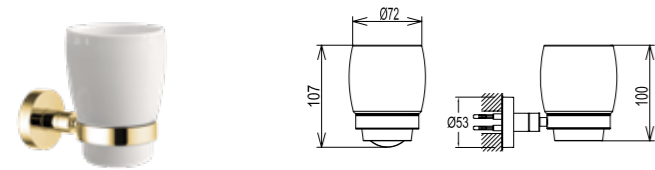

TOOTHBRUSH HOLDER [PORCELAIN]

Gold PVD coating on zinc
Wall mounted
Porcelain holder

Gold	410200600252