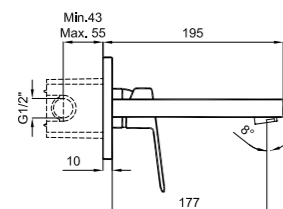

BASICS

BUILT-IN BASIN MIXER [EXPOSED PART]

Comfort length: 177 mm
Final installation part of K-box (410200504678).
Built-in part not included
Includes rosette and cartridge system
35 mm ceramic cartridge
40% water saving aerator
Honeycomb aerator

CODE

410200504672