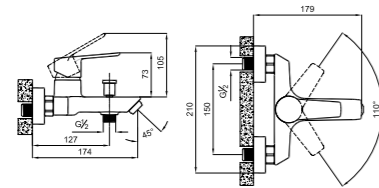

410200504678

35mm
Ceramic
Cartridge

BATH MIXER

Comfort length: 174 mm
 35 mm ceramic cartridge
 Lockable shower controller
 Honeycomb aerator

410200502499

Honeycomb
Aerator35mm
Ceramic
Cartridge

SHOWER MIXER