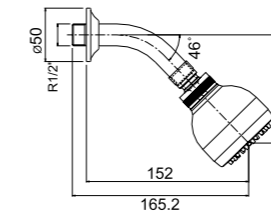

SINGLE-FUNCTION SHOWERHEAD

410200502869

Chrome-plated ABS plastic
Flexible water flow nozzles that help easily remove limescale
Showerhead swivel ball adapter to adjust the shower angle

- Easy Clean
- Limescale Removal
- Normal