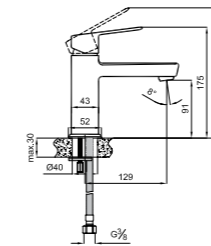

BASIN MIXER [5 L/MIN]

410200502995

Comfort length: 129 mm
Comfort height: 91 mm
35 mm ceramic cartridge
±7° swivel aerator
5 liter / minute water flow (at any pressure)

BASIN MIXER [COLD START]

410200503817