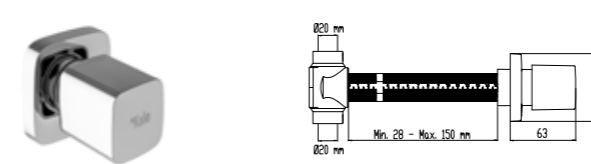

- 1 Chrome 410200500459
- 2 Gold 410200500708
- 3 Matte Black 410200504708

S100

G1/2" water inlet and outlet
Ceramic headworks (90°)
Used as bidet mixer for wall hung WC
Ø80 mm rosette

410200500290

V200

Ø20 mm water inlet and outlet
Ceramic headworks (90°)
PPRC built-in part body
Used as bidet mixer for wall hung WC
Ø68 mm rosette