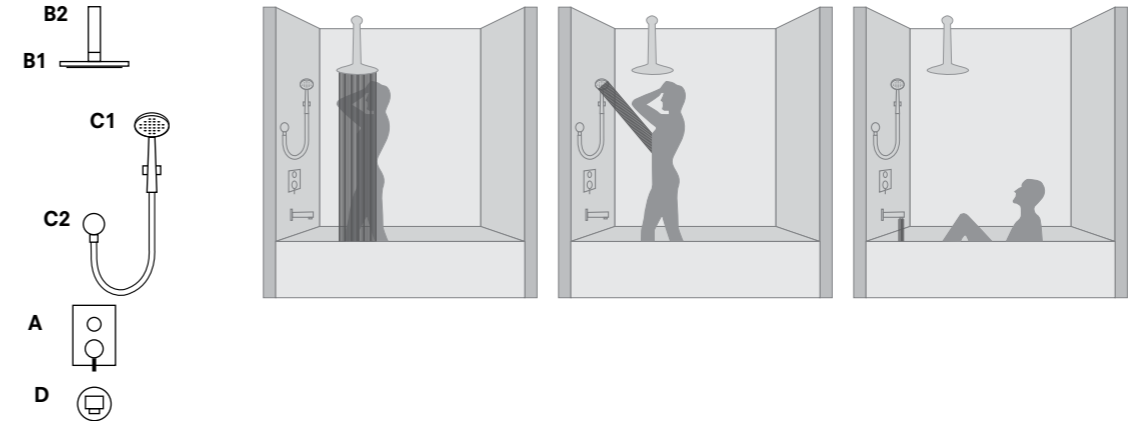

3 FUNCTIONS

A Built-in bathroom faucet		+		
B1 Overhead shower			B1 ve B2 Bundled Products 	
B2 Arm				
C1 Handheld shower				
C2 Built-in hand shower