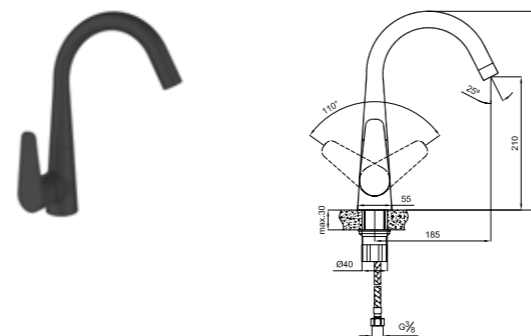

410200500515

Cache Aerator

%40 Water Saving

40mm Ceramic Cartridge

CODE

ZERO SINK MIXER WITH SWIVEL SPOUT

Comfort length: 185 mm
 Comfort height: 210 mm
 360° swivel spout
 40 mm ceramic cartridge
 40% water saving aerator
 Water-saving honeycomb aerator