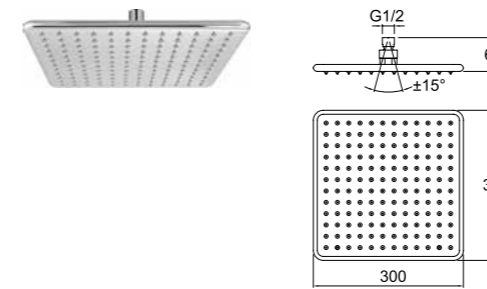

COLOR CODE

SOFT SHOWERHEAD [SQUARE 30x30 cm]

30x30 cm square
Stainless steel
Flexible water flow nozzles that help easily remove limescale
Showerhead swivel ball adapter to adjust the shower angle
Mounting bracket compatible with the application should be used.

410200500328