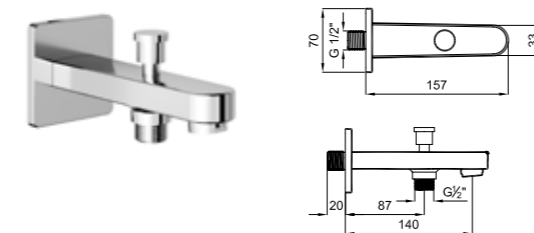

BATH SPOUT [WITH DIVERTER]

Compatible with built-in bath / shower mixers
The built-in installation must be installed beforehand
Comfort length: 140 mm
Lockable shower control

410200502956