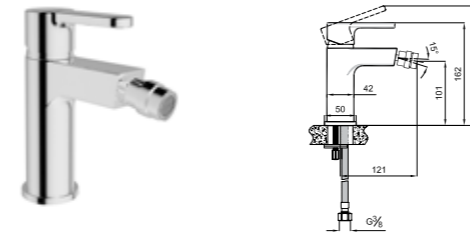

410200503830

SINK MIXER SWIVEL SPOUT WITH BALL JOINT AERATOR

Comfort length: 200 mm
 Comfort height: 253 mm
 360° swivel spout
 35 mm ceramic cartridge
 Rotatable ball-joint aerator

410200502966

BIDET MIXER