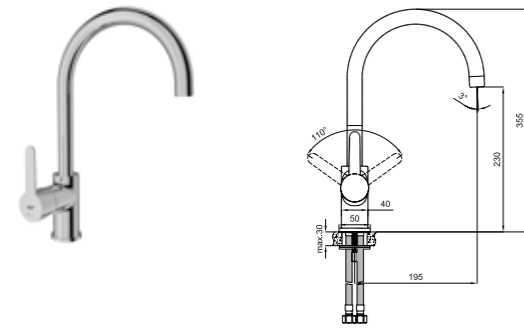

PRODUCTS FOR GREEN BUILDINGS

VERDE SINK MIXER WITH SWIVEL SPOUT [5 L/MIN]

Comfort length: 195 mm
Comfort height: 230 mm
360° swivel spout
35 mm ceramic cartridge
Honeycomb aerator
5 liter / minute water flow (at any pressure)

CODE

410200502986