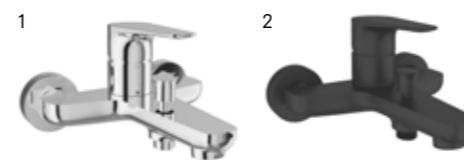

ZERO

BASIN MIXER

Comfort length: 120 mm
Comfort height: 95 mm
40 mm ceramic cartridge
40% water saving aerator

- %40 Water Saving
- 40mm Ceramic Cartridge

COLOR	CODE
1 Chrome	410200500503
2 Matte Black	410200500502

HIGH BASIN MIXER

Comfort length: 160 mm
Comfort height: 240 mm
40 mm ceramic cartridge
40% water saving aerator

- %40 Water Saving
- 40mm Ceramic Cartridge

1 Chrome	410200500507
2 Matte Black	410200500506

BUILT-IN BASIN MIXER [EXPOSED PART]

Comfort length: 165 mm
Final installation part of Kalebox (410200500207).
Built-in part not included
Includes rosette and cartridge system
40 mm ceramic cartridge
40% water saving aerator
Cascade faucet aerator

- %40 Water Saving
- Cascade Aerator
- 40mm Ceramic Cartridge

1 Chrome	310201200087
2 Matte Black	310201200119

KALEBOX BUILT-IN BASIN MIXER [BUILT-IN PART]
Exposed final installation part should be ordered separately
G 1/2" water inlet / outlet
10 mm wall tolerance
Special plastic cover for post-installation test/cleaning

410200500207

BATH MIXER

Comfort length: 180 mm
40 mm ceramic cartridge
Lockable shower controller

- Honeycomb Aerator
- 40mm Ceramic Cartridge

1 Chrome	410200500509
2 Matte Black	410200500508

SHOWER MIXER

40 mm ceramic cartridge

- 40mm Ceramic Cartridge

1 Chrome	410200500511
2 Matte Black	410200500510

PRO BUILT-IN BATH MIXER [EXPOSED PART]

Final installation part of KaleBox (410200500224).
Built-in part not included.
Includes rosette and cartridge system.
40 mm ceramic cartridge
Rotational diverter valve
4 or 3 functions: Can be used four or three of showerhead, handshower, spout, water jet functions

- See Kalebox Compatibility Table, P. 152
- 40mm Ceramic Cartridge

1 Chrome	310201200091
2 Matte Black	310201200090