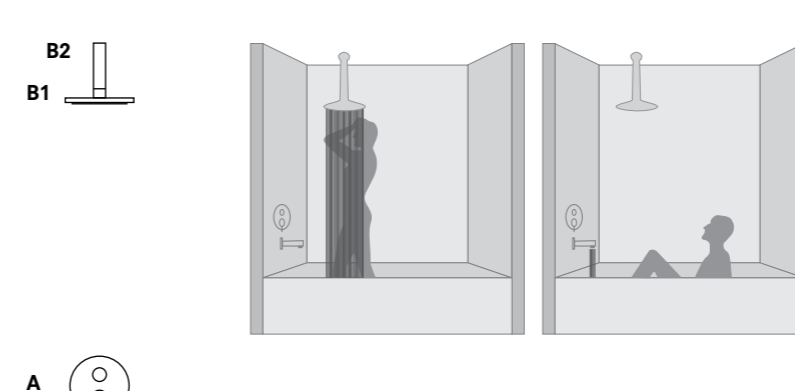

2 FUNCTIONS

A Built-in bathroom faucet		+		
B1 Overhead shower		+		
B2 Arm		+		
C Faucet Spout				

* Built-in part for Arris built-in bath mixer is included in the product. Kalebox or K-Box products are not needed.
** With this product, handshower and built-in handshower outlet can be used with 3 functions.