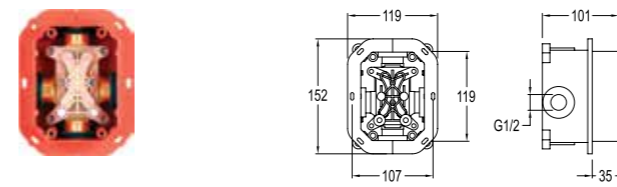

Exposed final installation part should be ordered separately
G 1/2" water inlet / outlet
Can be used with one or two functions
28 mm wall tolerance for installation
Special plastic cover for post-installation test/cleaning

In cases where the wall distance is not enough,
part 410200500208 can be used for a 2 cm extension when necessary.