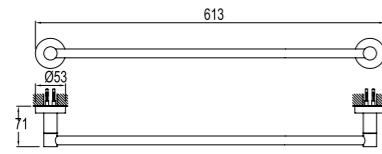

TOWEL HOLDER

410200600255

Chrome plated zinc
60 cm length