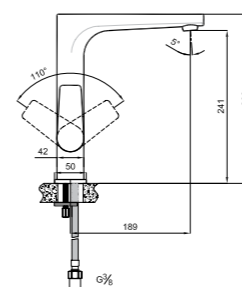

410200502540

35mm
Ceramic
Cartridge

SINK MIXER WITH SWIVEL SPOUT

Comfort length: 189 mm
Comfort height: 241 mm
360° swivel spout
35 mm ceramic cartridge
Honeycomb aerator

410200502537

Honeycomb
Aerator35mm
Ceramic
Cartridge