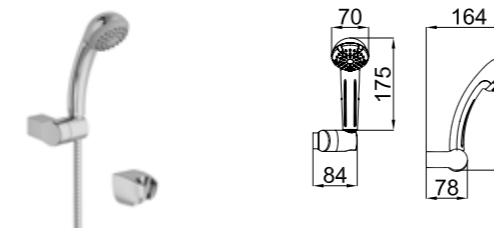

RAIN S70 HANDSHOWER SET

Front face diameter: 70 mm
1 Functions: Normal
1.5 m spiral hose
Fixed hand showerhead holder
Adjustable hand showerhead holder
Built-in handshower outlets 410200500304 or
410200500306 should be used with built-in faucet.

410200504973