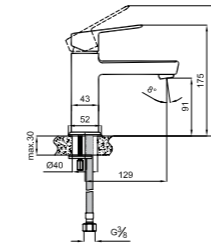

COLOR	CODE
1 Chrome	410200500513
2 Matte Black	410200500512

BASICS

Basin Mixer
410200500516

CODE

BASIN MIXER

410200500516

Comfort length: 129 mm
Comfort height: 91 mm
35 mm ceramic cartridge
±7° swivel aerator