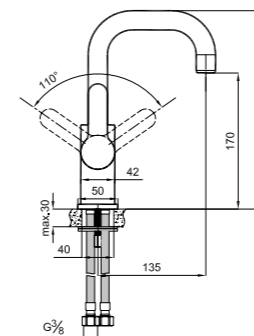

410200503833

BASIN MIXER WITH SWIVEL SPOUT

Comfort length: 135 mm
 Comfort height: 170 mm
 35 mm ceramic cartridge
 360° swivel spout
 Honeycomb aerator

410200502529

BASIN MIXER WITH SWIVEL SPOUT [COLD START]