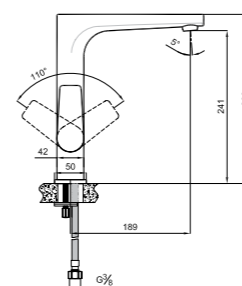

SINK MIXER WITH SWIVEL SPOUT [5 L/MIN]

Comfort length: 189 mm
Comfort height: 241 mm
360° swivel spout
35 mm ceramic cartridge
Honeycomb aerator
5 liter / minute water flow (at any pressure)

410200502993

Honeycomb
Aerator

35mm
Ceramic
Cartridge