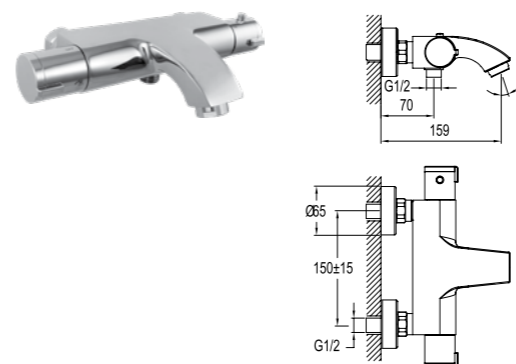

MAXI THERMOSTATIC BATH MIXER

Honeycomb aerator
Mixes hot and cold water with thermostatic cartridge
and runs the water at the desired temperature

410200500002