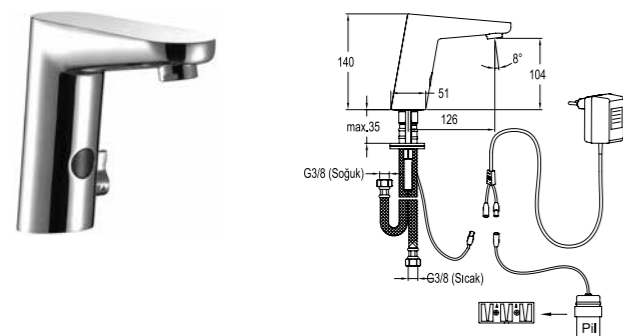

410600100603

FLAT DUAL + INFRARED BASIN MIXER

Comfort length: 126 mm
 Comfort height: 104 mm
 Can be used with electric, battery or both.
 It is recommended to use batteries only during power cuts.
 4x1.5V AA size battery (Battery included)
 Power consumption: Electricity: 0.5 mW, Batteries: 0.3mW
 Dual water inlets
 Hot-cold water adjustment with side controller
 Includes angle valves with filters