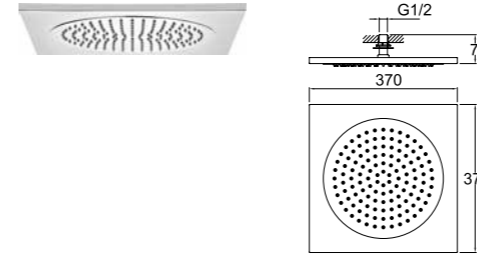

RAIN SHOWERHEAD [SQUARE 37x37 cm]

37x37 cm square
Stainless steel
Flexible water flow nozzles that help easily remove limescale
Mounting bracket compatible with the application should be used.
9 liters / minute water flow (at any pressure)

CODE

310201200076