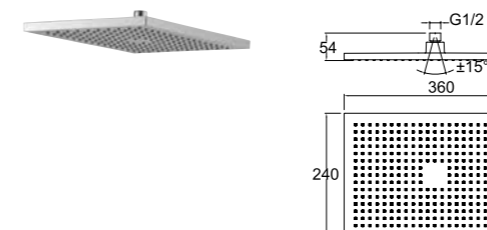

SHOWERHEAD [RECTANGLE 36x24 cm]

36x24 cm rectangle
Chrome-plated ABS plastic
Flexible water flow nozzles that help easily remove limescale
Showerhead swivel ball adapter to adjust the shower angle
Mounting bracket compatible with the application should be used.

410200502872