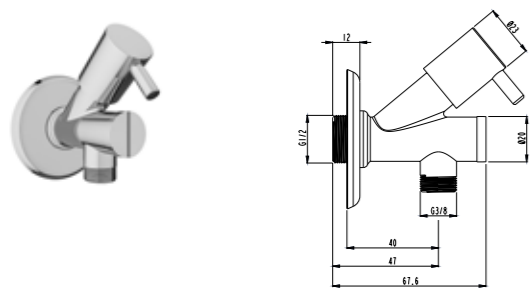

B100 ANGLE VALVE

1 Chrome 410200500622

NEW PRODUCT 2 Black 410200505463

G1/2" water inlet, G3/8" water outlet
Comfort length: 21 mm
62 mm rosette diameter

B100 ANGLE VALVE WITH FILTER

410200500623

G1/2" water inlet, G3/8" water outlet
Comfort length: 40 mm
62 mm rosette diameter
Ceramic headworks (90° swivel)