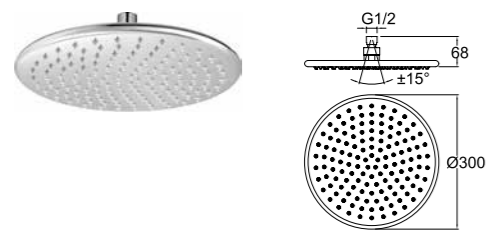

SOFT SHOWERHEAD [ROUND 30 cm]

30 cm diameter
Stainless steel
Flexible water flow nozzles that help easily remove limescale
Showerhead swivel ball adapter to adjust the shower angle
Mounting bracket compatible with the application should be used.
9 liters / minute water flow (at any pressure)

310201200081