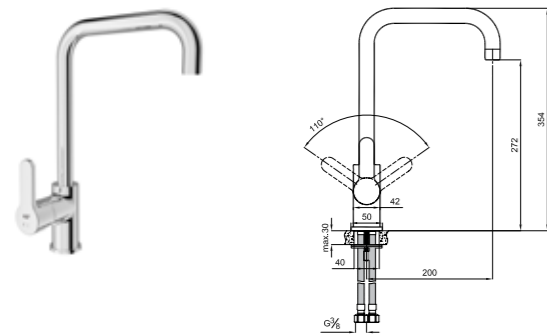

SINK MIXER WITH SWIVEL SPOUT [5 L/MIN]