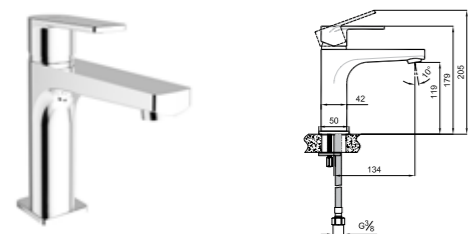

BASIN MIXER [5 L/MIN]

Comfort length: 134 mm
Comfort height: 119 mm
35 mm ceramic cartridge
Honeycomb aerator
5 liter / minute water flow (at any pressure)

410200502992

- Honeycomb aerator
- 35mm Ceramic Cartridge