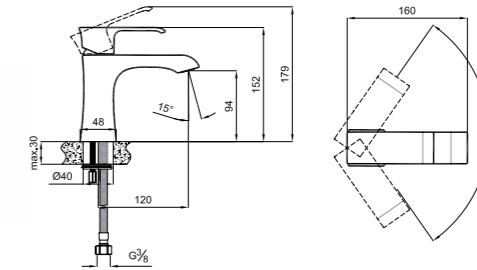

-  See Kalebox Compatibility Table. P: 152
-  35mm Ceramic Cartridge

COLOR	CODE
1 Chrome	410200504731
2 Matte Black	410200504736

KARINA

Basin Mixer
410200504715

BASIN MIXER

Comfort length: 120 mm
Comfort height: 94 mm
25 mm ceramic cartridge
Honeycomb aerator