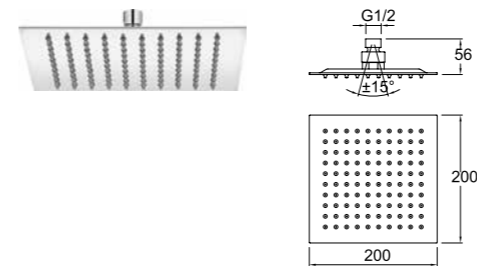

SLIM SHOWERHEAD [SQUARE 20x20 cm]

20x20 cm square
Stainless steel
Flexible water flow nozzles that help easily remove limescale
Showerhead swivel ball adapter to adjust the shower angle
Mounting bracket compatible with the application should be used.
Thin design factor with 3 mm thickness
9 liters / minute water flow (at any pressure)

CODE

310201200078