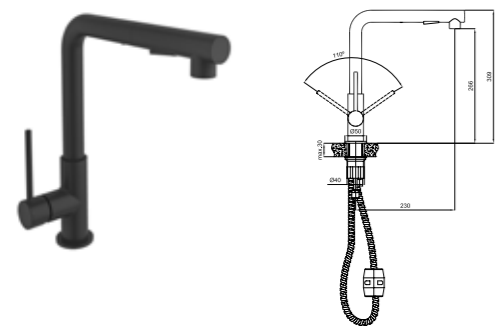

SINK MIXERS

GASTRO L PULL OUT SINK MIXER

Comfort length: 231 mm
Comfort height: 265 mm
Dual function: Pressure stream or full-pipe flow
Able to reach all parts of the washbasin with flexible washing hose that can be pulled off of its special fixer

COLOR	CODE
Matte Black	410200504959

Cache Aerator