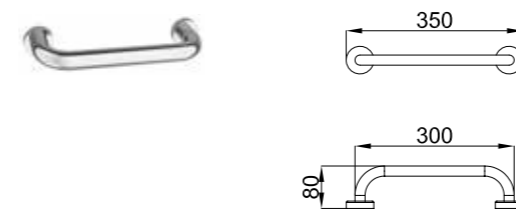

Chrome stainless steel
48.5 cm x 27 cm

410200600361

SHOWER GRAB BAR WITH SOAP HOLDER

Chrome stainless steel
With Soap Holder

410200600363

SHOWER GRAB BAR / TOWEL HOLDER [30 cm]

Chrome stainless steel
30 cm length