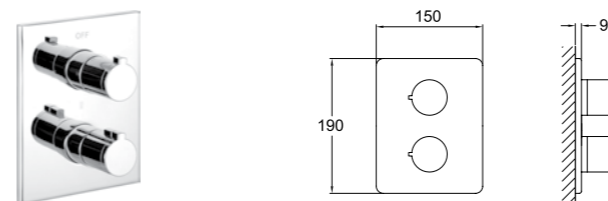

PRO BUILT-IN THERMOSTATIC BATH MIXER [EXPOSED PART]

Final installation part of KaleBox (410200500224).
Built-in part not included
Includes rosette and cartridge system.
Thermostatic cartridge
Maintains the temperature constant
Rotational diverter valve
4 or 3 functions: Can be used four or three of showerhead, handshower, spout, water jet functions

410200500050

KALEBOX PRO BUILT-IN BATH MIXER [BUILT-IN PART]

Exposed final installation part should be ordered separately
G 1/2" water inlet
It can be used with two or a single function
28 mm wall tolerance
Special plastic cover for post-installation test/cleaning

410200500224