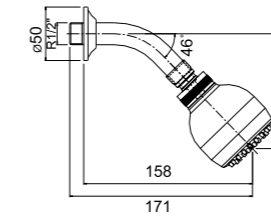

SHOWERHEAD WITH 3 FUNCTIONS

Chrome-plated ABS plastic
Flexible water flow nozzles that help easily remove limescale
Showerhead swivel ball adapter to adjust the shower angle
3 different water flow functions

- Easy Clean
- Limescale Removal
- Normal
- Massage Sprays
- Normal & Massage Spray