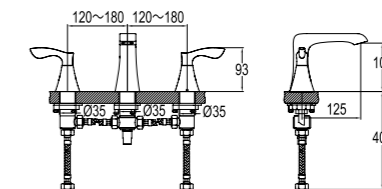

1	Chrome	410200500160
2	Brushed Nickel	410200500161
3	Rose Gold	410200500162
4	Matte Black	410200504719