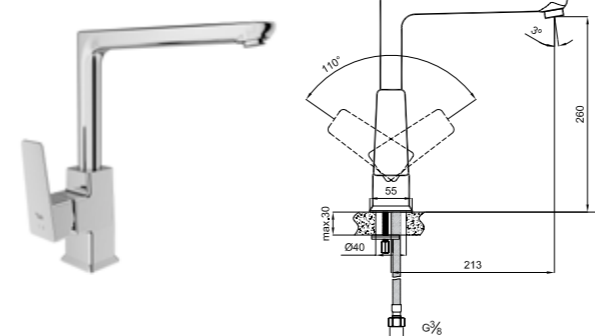

Comfort length: 213 mm
Comfort height: 260 mm
Cold start feature
5 liter / minute water flow (at any pressure)
360° swivel spout
35 mm Cold start ceramic cartridge
Honeycomb aerator

410200503818

Honeycomb aerator

35mm Ceramic Cartridge