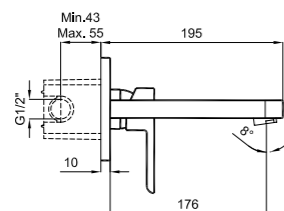

VERDE

BUILT-IN BASIN MIXER [EXPOSED PART]

Comfort length: 176 mm
Final installation part of K-box (410200504678).
Built-in part not included
Includes rosette and cartridge system
35 mm ceramic cartridge
40% water saving aerator
Honeycomb aerator

CODE

410200504675