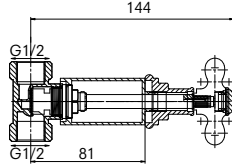

### BUILT-IN STOP VALVE

NEW  
PRODUCT

G1/2" water inlet and outlet  
90° rotating ceramic cartridge control  
Used as stop valve for wall hung WC pans.  
Ø67 mm rosette

Chrome

732 94655 55

### BUILT-IN STOP VALVE

NEW  
PRODUCT

G1/2" water inlet and outlet  
90° rotating ceramic cartridge control  
Used as stop valve for wall hung WC pans.  
Ø67 mm rosette

Gold

732 94655 AU