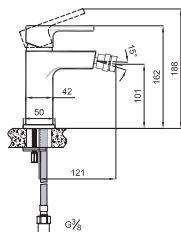

BUILT-IN SHOWER MIXER [EXPOSED PART]

410200502532

Final installation part of K-Box (410200502540)
 Built-in part not included
 Includes rosette and handle system
 35 mm ceramic cartridge
 Single function: Can be used one of shower head, handshower, spout, water jet functions

35mm Ceramic Cartridge

K-BOX BUILT-IN SHOWER MIXER [BUILT-IN PART]

410200502540

Exposed final installation part should be ordered separately
 G 1/2" water inlet/outlet
 Can be used with one function
 Special plastic cover for post-installation test/cleaning

NOVA

Code

SINK MIXER WITH SWIVEL SPOUT

410200502531

Comfort Length: 200 mm
 Comfort Height: 272 mm
 35 mm ceramic cartridge
 360° swivel spout
 Honeycomb aerator

Honeycomb
Aerator

35mm
Ceramic
Cartridge

BIDET MIXER

410200502534

Comfort Length: 121 mm
 35 mm ceramic cartridge
 Swivel aerator

Swivel
Aerator

35mm
Ceramic
Cartridge