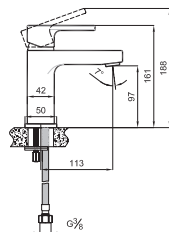

NOVA

NEW

Code

BASIN MIXER

410200502528

Comfort Length: 113 mm
 Comfort Height: 97 mm
 35 mm ceramic cartridge
 Cache coin slot aerator, can be removed even with a coin

Cache Aerator

35mm Ceramic Cartridge

BASIN MIXER WITH SWIVEL SPOUT

410200502529

Comfort Length: 135 mm
 Comfort Height: 170 mm
 35 mm ceramic cartridge
 360° swivel spout
 Honeycomb aerator

Honeycomb Aerator

35mm Ceramic Cartridge

NOVA

Code

BATH MIXER

410200502530

Comfort Length: 150 mm
 35 mm ceramic cartridge
 Locking type diverter
 Honeycomb aerator

Honeycomb Aerator

35mm Ceramic Cartridge

BUILT-IN BATH MIXER [EXPOSED PART]

410200502533

Final installation part of K-Box (410200502541)
 Built-in part not included
 Includes rosette and handle system
 35 mm ceramic cartridge
 Pushing type diverter
 2 functions: Can be used two of shower head, handshower, spout, water jet functions

35mm Ceramic Cartridge

K-BOX BUILT-IN BATH MIXER [BUILT-IN PART]

410200502541

Exposed final installation part should be ordered separately
 G 1/2" water inlet/outlet
 Can be used with two functions
 Special plastic cover for post-installation test/cleaning