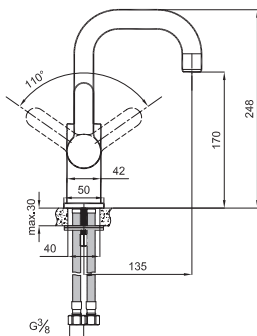

NOVA

NEW

Code

BASIN MIXER

410200502528

Comfort Length: 113 mm
 Comfort Height: 97 mm
 35 mm ceramic cartridge
 Cache coin slot aerator, can be removed even with a coin

Cache Aerator

35mm Ceramic Cartridge

BASIN MIXER WITH SWIVEL SPOUT

410200502529

Comfort Length: 135 mm
 Comfort Height: 170 mm
 35 mm ceramic cartridge
 360° swivel spout
 Honeycomb aerator

Honeycomb Aerator

35mm Ceramic Cartridge

NOVA

Code

BATH MIXER

410200502530

Comfort Length: 150 mm
 35 mm ceramic cartridge
 Locking type diverter
 Honeycomb aerator

Honeycomb Aerator

35mm Ceramic Cartridge

BUILT-IN BATH MIXER [EXPOSED PART]

410200502533

Final installation part of K-Box (410200502541)
 Built-in part not included
 Includes rosette and handle system
 35 mm ceramic cartridge
 Pushing type diverter
 2 functions: Can be used two of shower head, handshower, spout, water jet functions

NOVA

Code

SINK MIXER WITH SWIVEL SPOUT

410200502531

Comfort Length: 200 mm
 Comfort Height: 272 mm
 35 mm ceramic cartridge
 360° swivel spout
 Honeycomb aerator

Honeycomb
Aerator

35mm
Ceramic
Cartridge

BIDET MIXER