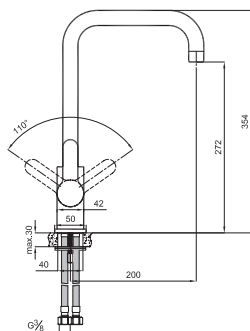

BUILT-IN SHOWER MIXER [EXPOSED PART]

410200502532

Final installation part of K-Box (410200502540)
 Built-in part not included
 Includes rosette and handle system
 35 mm ceramic cartridge
 Single function: Can be used one of shower head, handshower, spout, water jet functions

35mm Ceramic Cartridge

K-BOX BUILT-IN SHOWER MIXER [BUILT-IN PART]

410200502540

Exposed final installation part should be ordered separately
 G 1/2" water inlet/outlet
 Can be used with one function
 Special plastic cover for post-installation test/cleaning

NOVA

Code

SINK MIXER WITH SWIVEL SPOUT

410200502531

Comfort Length: 200 mm
 Comfort Height: 272 mm
 35 mm ceramic cartridge
 360° swivel spout
 Honeycomb aerator

Honeycomb
Aerator

35mm
Ceramic
Cartridge

BIDET MIXER

410200502534

Comfort Length: 121 mm
 35 mm ceramic cartridge
 Swivel aerator

Swivel
Aerator

35mm
Ceramic
Cartridge