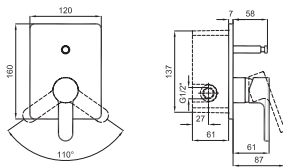

BASIN MIXER WITH SWIVEL SPOUT

410200502529

Comfort Length: 135 mm
 Comfort Height: 170 mm
 35 mm ceramic cartridge
 360° swivel spout
 Honeycomb aerator

Honeycomb Aerator

35mm Ceramic Cartridge

NOVA

Code

BATH MIXER

410200502530

Comfort Length: 150 mm
 35 mm ceramic cartridge
 Locking type diverter
 Honeycomb aerator

Honeycomb Aerator

35mm Ceramic Cartridge

BUILT-IN BATH MIXER [EXPOSED PART]

410200502533

Final installation part of K-Box (410200502541)
 Built-in part not included
 Includes rosette and handle system
 35 mm ceramic cartridge
 Pushing type diverter
 2 functions: Can be used two of shower head, handshower, spout, water jet functions

35mm Ceramic Cartridge

K-BOX BUILT-IN BATH MIXER [BUILT-IN PART]

410200502541

Exposed final installation part should be ordered separately
 G 1/2" water inlet/outlet
 Can be used with two functions
 Special plastic cover for post-installation test/cleaning

NOVA

Code

SINK MIXER WITH SWIVEL SPOUT

410200502531

Comfort Length: 200 mm
 Comfort Height: 272 mm
 35 mm ceramic cartridge
 360° swivel spout
 Honeycomb aerator

Honeycomb
Aerator

35mm
Ceramic
Cartridge

BIDET MIXER