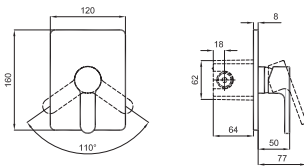

BUILT-IN SHOWER MIXER [EXPOSED PART]

410200502532

Final installation part of K-Box (410200502540)
Built-in part not included
Includes rosette and handle system
35 mm ceramic cartridge
Single function: Can be used one of shower head, handshower, spout, water jet functions

35mm Ceramic Cartridge

K-BOX BUILT-IN SHOWER MIXER [BUILT-IN PART]

410200502540

Exposed final installation part should be ordered separately
G 1/2" water inlet/outlet
Can be used with one function
Special plastic cover for post-installation test/cleaning