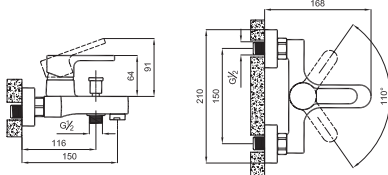

NOVA

NEW

Code

BASIN MIXER

410200502528

Comfort Length: 113 mm
 Comfort Height: 97 mm
 35 mm ceramic cartridge
 Cache coin slot aerator, can be removed even with a coin

Cache Aerator

35mm Ceramic Cartridge

BASIN MIXER WITH SWIVEL SPOUT

410200502529

Comfort Length: 135 mm
 Comfort Height: 170 mm
 35 mm ceramic cartridge
 360° swivel spout
 Honeycomb aerator

Honeycomb Aerator

35mm Ceramic Cartridge

NOVA

Code

BATH MIXER

410200502530

Comfort Length: 150 mm
 35 mm ceramic cartridge
 Locking type diverter
 Honeycomb aerator

Honeycomb Aerator

35mm Ceramic Cartridge

BUILT-IN BATH MIXER [EXPOSED PART]

410200502533

Final installation part of K-Box (410200502541)
 Built-in part not included
 Includes rosette and handle system
 35 mm ceramic cartridge
 Pushing type diverter
 2 functions: Can be used two of shower head, handshower, spout, water jet functions

NOVA

Code

SINK MIXER WITH SWIVEL SPOUT

410200502531

Comfort Length: 200 mm
 Comfort Height: 272 mm
 35 mm ceramic cartridge
 360° swivel spout
 Honeycomb aerator

Honeycomb
Aerator

35mm
Ceramic
Cartridge

BIDET MIXER