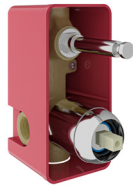

BASIN MIXER WITH SWIVEL SPOUT

410200502529

Comfort Length: 135 mm
 Comfort Height: 170 mm
 35 mm ceramic cartridge
 360° swivel spout
 Honeycomb aerator

Honeycomb Aerator

35mm Ceramic Cartridge

NOVA

Code

BATH MIXER

410200502530

Comfort Length: 150 mm
 35 mm ceramic cartridge
 Locking type diverter
 Honeycomb aerator

Honeycomb Aerator

35mm Ceramic Cartridge

BUILT-IN BATH MIXER [EXPOSED PART]

410200502533

Final installation part of K-Box (410200502541)
 Built-in part not included
 Includes rosette and handle system
 35 mm ceramic cartridge
 Pushing type diverter
 2 functions: Can be used two of shower head, handshower, spout, water jet functions

35mm Ceramic Cartridge

K-BOX BUILT-IN BATH MIXER [BUILT-IN PART]

410200502541

Exposed final installation part should be ordered separately
 G 1/2" water inlet/outlet
 Can be used with two functions
 Special plastic cover for post-installation test/cleaning

BUILT-IN SHOWER MIXER [EXPOSED PART]

410200502532

Final installation part of K-Box (410200502540)
 Built-in part not included
 Includes rosette and handle system
 35 mm ceramic cartridge
 Single function: Can be used one of shower head, handshower, spout, water jet functions