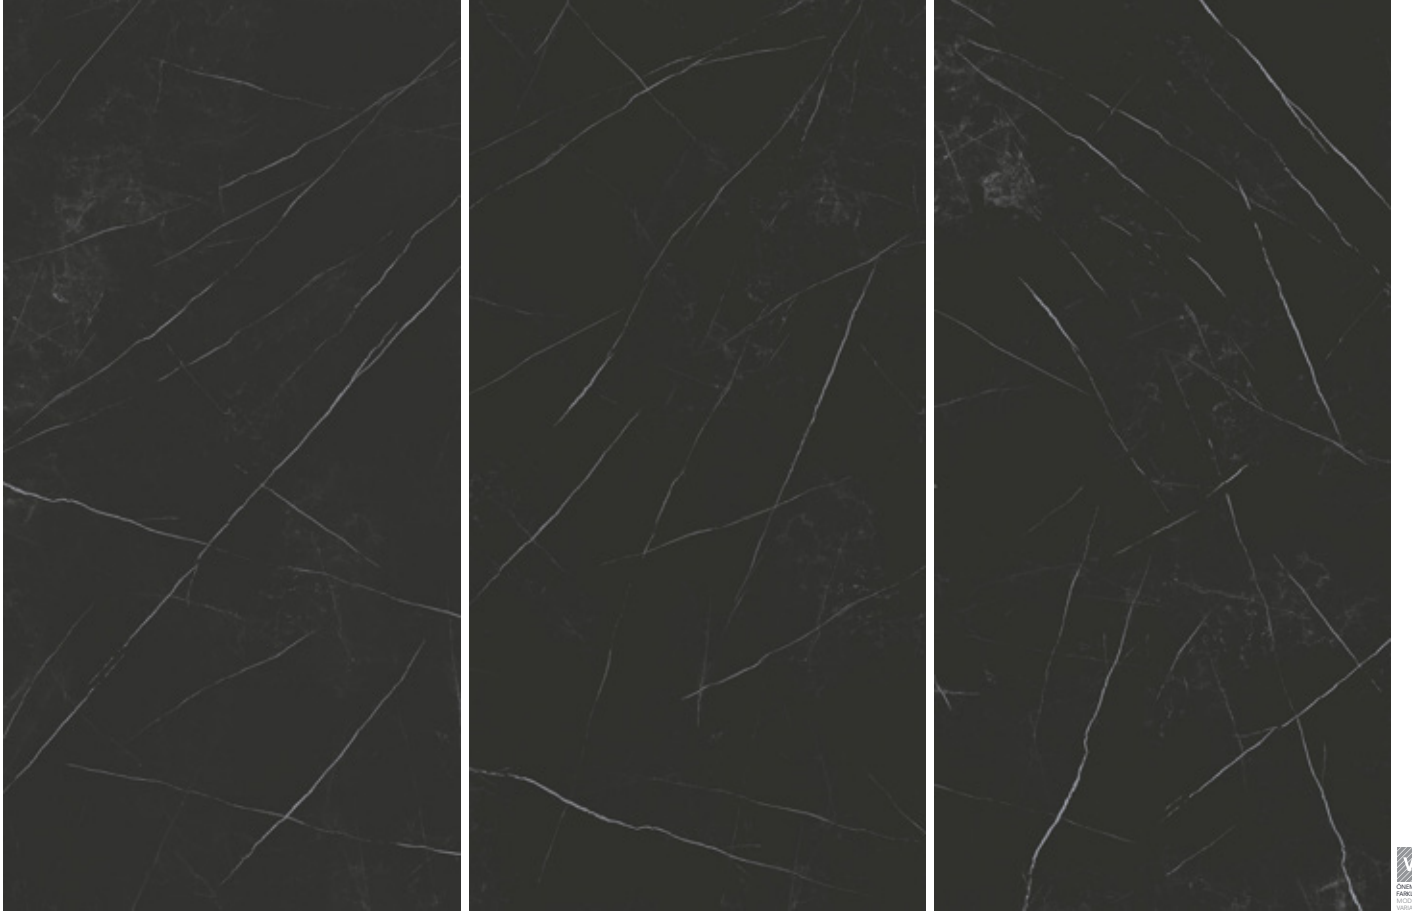

ÜRÜN

PRODUCT

162x323cm / 6mm

160x320cm / 6mm

120x360cm / 3mm

100x300cm / 3mm

Pietra Nero Parlak / Pietra Nero Mat
Pietra Nero Polished / Pietra Nero Matte