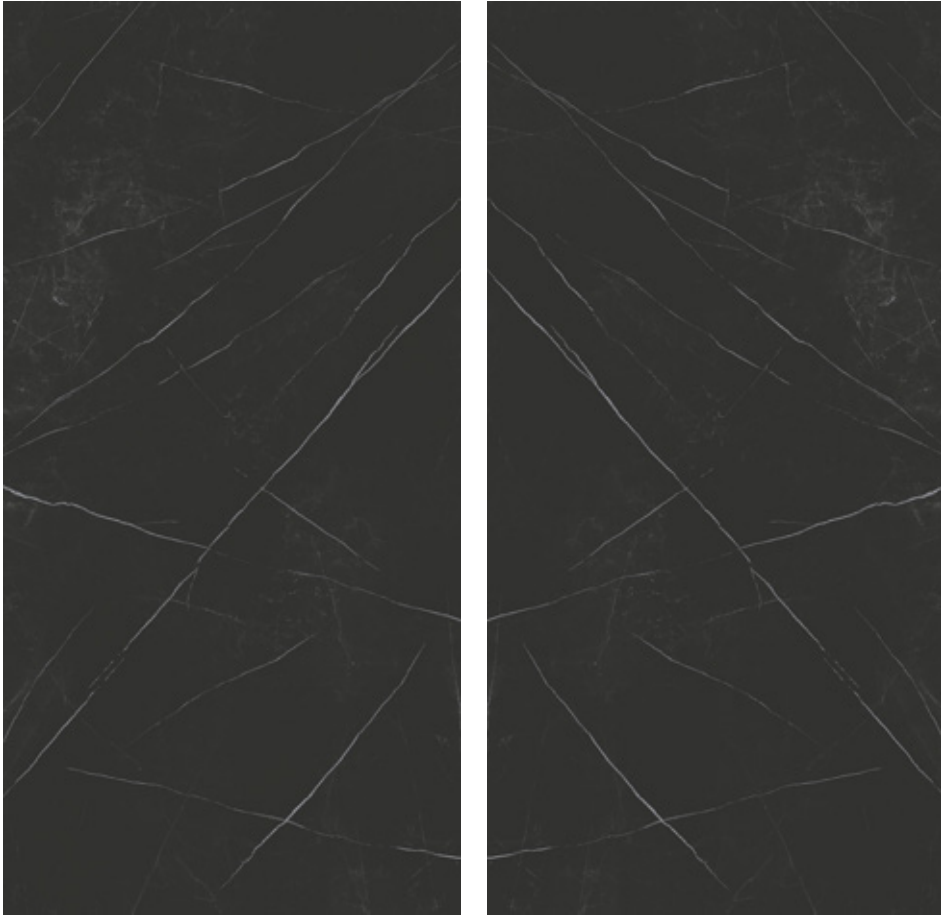

ÜRÜN
PRODUCT
160x320cm / 6mm

OPENBOOK

V2
SAFE
FABRİK
KONTROL
SİSTEMİ

Pietra Nero Parlak Modül A / Pietra Nero Parlak Modül B
Pietra Nero Polished Module A / Pietra Nero Polished Module B

The background is a dark, almost black, marble surface with intricate, thin white veins that crisscross across the entire area, creating a complex, organic pattern. The lighting is subtle, highlighting the texture of the stone.