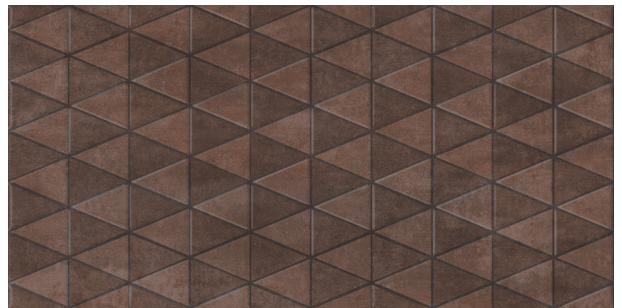

HERA

■ **Çanakkale Seramik**

HERA

The oxidized look and triangular geometric decors of Hera creates characteristic spaces. Uplift the style of any venue with the unique look of Hera series.

HERA

Matte, Rectified and Unrectified Wall Tiles and Decor

Hera Bone

MAS-8946 / MAS-8946 R
30x60cm / 29x59R cm

Hera Bone Decor

RM-8950 / RM-8950 R
30x60cm / 29x59R cm

Hera Green

MAS-8947 / MAS-8947 R
30x60cm / 29x59R cm

Hera Green Decor

RM-8951 / RM-8951 R
30x60cm / 29x59R cm

Hera Copper

MAS-8948 / MAS-8948 R
30x60cm / 29x59R cm

Hera Copper Decor

RM-8952 / RM-8952 R
30x60cm / 29x59R cm

Hera Black

MAS-8949 / MAS-8949 R
30x60cm / 29x59R cm

Hera Black Decor

RM-8953 / RM-8953 R
30x60cm / 29x59R cm

Product Speciality : Metalik

Styling : Modern

Areas of Use : Residential, bathroom, hotel, office, cafe, restaurant

HERA

Matte, Rectified and Unrectified Glazed Porcelain Floor Tiles

Hera Bone

GS-D7611 / GS-D7611 R
60x60cm / 59x59R cm