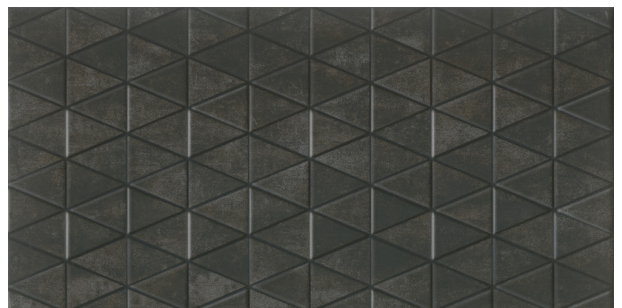

HERA

■ **Çanakkale Seramik**

HERA

The oxidized look and triangular geometric decors of Hera creates characteristic spaces. Uplift the style of any venue with the unique look of Hera series.

HERA

Matte, Rectified and Unrectified Wall Tiles and Decor

Hera Copper

MAS-8948 / MAS-8948 R
30x60cm / 29x59R cm

Hera Copper Decor

RM-8952 / RM-8952 R
30x60cm / 29x59R cm

Hera Black

MAS-8949 / MAS-8949 R
30x60cm / 29x59R cm

Hera Black Decor

RM-8953 / RM-8953 R
30x60cm / 29x59R cm

Product Speciality : Metalik

Styling : Modern

Areas of Use : Residential, bathroom, hotel, office, cafe, restaurant

HERA

Matte, Rectified and Unrectified Glazed Porcelain Floor Tiles

Hera Bone

GS-D7611 / GS-D7611 R
60x60cm / 59x59R cm