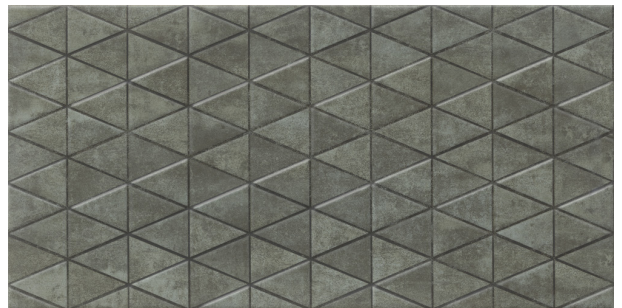

HERA

■ **Çanakkale Seramik**

HERA

The oxidized look and triangular geometric decors of Hera creates characteristic spaces. Uplift the style of any venue with the unique look of Hera series.

HERA

Matte, Rectified and Unrectified Wall Tiles and Decor

Hera Bone

MAS-8946 / MAS-8946 R
30x60cm / 29x59R cm

Hera Bone Decor

RM-8950 / RM-8950 R
30x60cm / 29x59R cm

Hera Green

MAS-8947 / MAS-8947 R
30x60cm / 29x59R cm

Hera Green Decor

RM-8951 / RM-8951 R
30x60cm / 29x59R cm

Hera Copper

MAS-8948 / MAS-8948 R
30x60cm / 29x59R cm

Hera Copper Decor

RM-8952 / RM-8952 R
30x60cm / 29x59R cm

Hera Black

MAS-8949 / MAS-8949 R
30x60cm / 29x59R cm

Hera Black Decor

RM-8953 / RM-8953 R
30x60cm / 29x59R cm

Product Speciality : Metalik

Styling : Modern

Areas of Use : Residential, bathroom, hotel, office, cafe, restaurant

HERA

Matte, Rectified and Unrectified Glazed Porcelain Floor Tiles

Hera Bone

GS-D7611 / GS-D7611 R
60x60cm / 59x59R cm