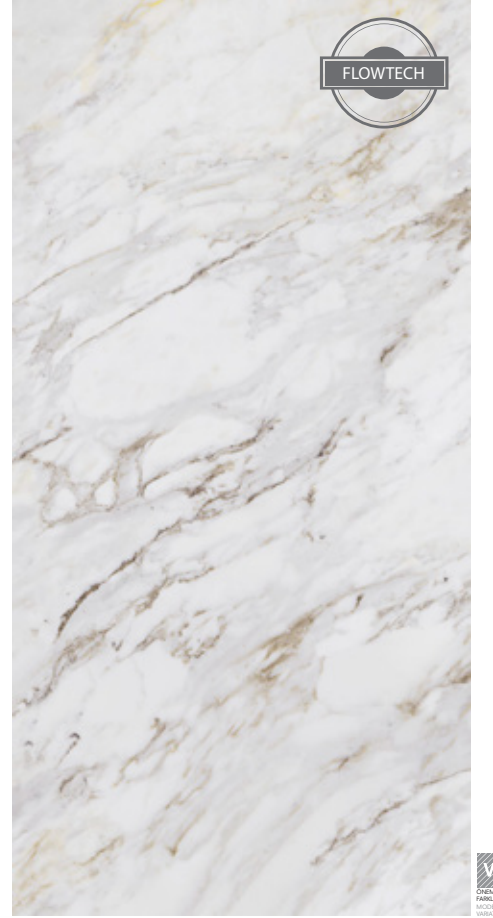

ÜRÜN

PRODUCT

162x323cm / 6mm

160x320cm / 6mm

Florence Parlak / Florence Mat
Florence Polished / Florence Matte