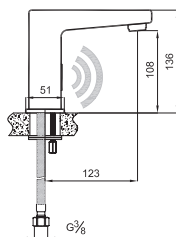

## INFRARED BASIN MIXER

Code

RENO MONO INFRARED BASIN MIXER [1,9 L/MIN]

410200503811

Comfort length: 134 mm  
 Comfort height: 119 mm  
 Electric / battery powered (4x1.5 V AA) (Batteries included)  
 Single water inlet. If desired, constant temperature can be provided with double water inlet by using 410600100603.  
 IP 56 Junction box  
 There is check valve at water outlet  
 Includes angle valves with filters  
 Spray water flow of 1.9 liter / minute (at any pressure)

INOVA MONO INFRARED BASIN MIXER [1,9 L/MIN]

410200503810

Comfort length: 123 mm  
 Comfort height: 108 mm  
 Electric / battery powered (4x1.5 V AA) (Batteries included)  
 Single water inlet. If desired, constant temperature can be provided with double water inlet by using 410600100603.  
 IP 56 Junction box  
 There is check valve at water outlet  
 Includes angle valves with filters  
 Spray water flow of 1.9 liter / minute (at any pressure)