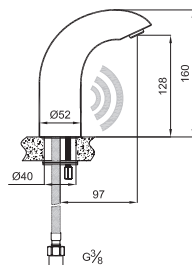

## INFRARED BASIN MIXER

Code

RENO MONO INFRARED BASIN MIXER [1,9 L/MIN]

410200503811

Comfort length: 134 mm  
 Comfort height: 119 mm  
 Electric / battery powered (4x1.5 V AA) (Batteries included)  
 Single water inlet. If desired, constant temperature can be provided with double water inlet by using 410600100603.  
 IP 56 Junction box  
 There is check valve at water outlet  
 Includes angle valves with filters  
 Spray water flow of 1.9 liter / minute (at any pressure)

INOVA MONO INFRARED BASIN MIXER [1,9 L/MIN]

410200503810

Comfort length: 123 mm  
 Comfort height: 108 mm  
 Electric / battery powered (4x1.5 V AA) (Batteries included)  
 Single water inlet. If desired, constant temperature can be provided with double water inlet by using 410600100603.  
 IP 56 Junction box  
 There is check valve at water outlet  
 Includes angle valves with filters  
 Spray water flow of 1.9 liter / minute (at any pressure)