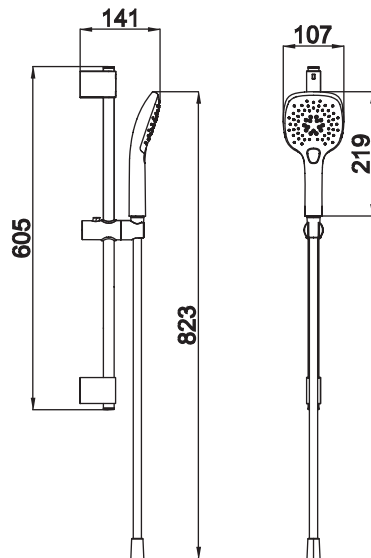

ZERO HANDSHOWER SETS

Code

ZERO HANDSHOWER SET WITH SLIDERAIL (3 FUNCTIONS, SQUARE)

410200503835

Handshower head front face diameter: 107 mm
 Slide rail length: 605 mm
 Slide rail diameter: 19 mm
 494 mm height adjustment
 1.5 m spiral hose

-  Easy Clean
-  Limescale removal
-  Normal, Massage
-  Spraya, Champagne
-  Select

ZERO HANDSHOWER SET WITH SLIDERAIL (3 FUNCTIONS, ROUND)

410200503836

Handshower head front face diameter: 110 mm
 Slide rail length: 605 mm
 Slide rail diameter: 19 mm
 494 mm height adjustment
 1.5 m spiral hose