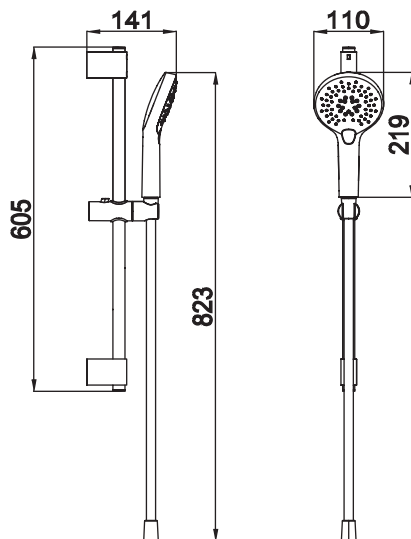

ZERO HANDSHOWER SETS

Code

ZERO HANDSHOWER SET WITH SLIDERAIL (3 FUNCTIONS, SQUARE)

410200503835

Handshower head front face diameter: 107 mm
 Slide rail length: 605 mm
 Slide rail diameter: 19 mm
 494 mm height adjustment
 1.5 m spiral hose

-  Easy Clean
-  Limescale removal
-  Normal, Massage
-  Spraya, Champagne
-  Select

ZERO HANDSHOWER SET WITH SLIDERAIL (3 FUNCTIONS, ROUND)

410200503836

Handshower head front face diameter: 110 mm
 Slide rail length: 605 mm
 Slide rail diameter: 19 mm
 494 mm height adjustment
 1.5 m spiral hose