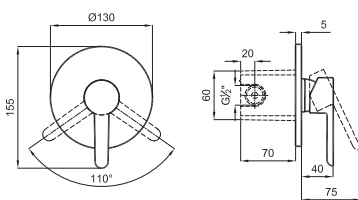

BUILT-IN SHOWER MIXER [EXPOSED PART]

410200502526

Final installation part of K-Box (410200502540)
Built-in part not included
Includes rosette and handle system
35 mm ceramic cartridge
Single function: Can be used one of shower head,
handshower, spout, water jet functions

35mm
Ceramic
Cartridge

K-BOX BUILT-IN SHOWER MIXER [BUILT-IN PART]

410200502540

Exposed final installation part should be ordered separately
G 1/2" water inlet/outlet
Can be used with one function
Special plastic cover for post-installation test/cleaning