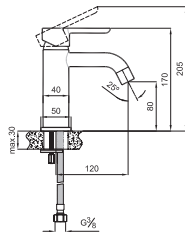

**Code**

**BASIN MIXER**

**410200502522**

Comfort Length: 120 mm  
 Comfort Height: 80 mm  
 35 mm ceramic cartridge  
 Cache coin slot aerator, can be removed even with a coin

-  Cache Aerator
-  35mm Ceramic Cartridge

**BASIN MIXER WITH SWIVEL SPOUT**

**410200502523**

Comfort Length: 130 mm  
 Comfort Height: 165 mm  
 35 mm ceramic cartridge  
 360° swivel spout  
 Honeycomb aerator

-  Honeycomb Aerator
-  35mm Ceramic Cartridge

### BATH MIXER

410200502524

Comfort Length: 155 mm  
 35 mm ceramic cartridge  
 Locking type diverter  
 Honeycomb aerator

Honeycomb  
Aerator

35mm  
Ceramic  
Cartridge

### BUILT-IN BATH MIXER [EXPOSED PART]

410200502527

Final installation part of K-Box (410200502541)  
 Built-in part not included  
 Includes rosette and handle system  
 35 mm ceramic cartridge  
 Pushing type diverter  
 2 functions: Can be used two of shower head,  
 handshower, spout, water jet functions