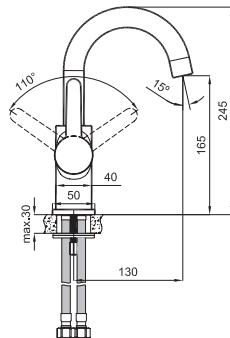

**Code**

**BASIN MIXER**

**410200502522**

Comfort Length: 120 mm  
 Comfort Height: 80 mm  
 35 mm ceramic cartridge  
 Cache coin slot aerator, can be removed even with a coin

-  Cache Aerator
-  35mm Ceramic Cartridge

**BASIN MIXER WITH SWIVEL SPOUT**

**410200502523**

Comfort Length: 130 mm  
 Comfort Height: 165 mm  
 35 mm ceramic cartridge  
 360° swivel spout  
 Honeycomb aerator

-  Honeycomb Aerator
-  35mm Ceramic Cartridge

### BATH MIXER

410200502524

Comfort Length: 155 mm  
 35 mm ceramic cartridge  
 Locking type diverter  
 Honeycomb aerator

Honeycomb  
Aerator

35mm  
Ceramic  
Cartridge

### BUILT-IN BATH MIXER [EXPOSED PART]

410200502527

Final installation part of K-Box (410200502541)  
 Built-in part not included  
 Includes rosette and handle system  
 35 mm ceramic cartridge  
 Pushing type diverter  
 2 functions: Can be used two of shower head,  
 handshower, spout, water jet functions