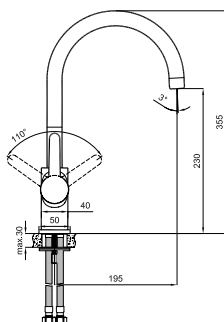

### BATH MIXER

410200502524

Comfort Length: 155 mm  
 35 mm ceramic cartridge  
 Locking type diverter  
 Honeycomb aerator

Honeycomb  
Aerator

35mm  
Ceramic  
Cartridge

### BUILT-IN SHOWER MIXER [EXPOSED PART]

410200502526

Final installation part of K-Box (410200502540)  
 Built-in part not included  
 Includes rosette and handle system  
 35 mm ceramic cartridge  
 Single function: Can be used one of shower head,  
 handshower, spout, water jet functions

### K-BOX BUILT-IN SHOWER MIXER [BUILT-IN PART]

410200502540

Exposed final installation part should be ordered separately  
 G 1/2" water inlet/outlet  
 Can be used with one function  
 Special plastic cover for post-installation test/cleaning

### SINK MIXER WITH SWIVEL SPOUT

410200502525

Comfort Length: 195 mm  
Comfort Height: 230 mm  
35 mm ceramic cartridge  
360° swivel spout  
Honeycomb aerator

Honeycomb  
Aerator

35mm  
Ceramic  
Cartridge