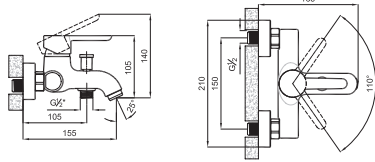

**Code**

**BASIN MIXER**

**410200502522**

Comfort Length: 120 mm  
 Comfort Height: 80 mm  
 35 mm ceramic cartridge  
 Cache coin slot aerator, can be removed even with a coin

-  Cache Aerator
-  35mm Ceramic Cartridge

**BASIN MIXER WITH SWIVEL SPOUT**

**410200502523**

Comfort Length: 130 mm  
 Comfort Height: 165 mm  
 35 mm ceramic cartridge  
 360° swivel spout  
 Honeycomb aerator

-  Honeycomb Aerator
-  35mm Ceramic Cartridge

### BATH MIXER

410200502524

Comfort Length: 155 mm  
 35 mm ceramic cartridge  
 Locking type diverter  
 Honeycomb aerator

Honeycomb  
Aerator

35mm  
Ceramic  
Cartridge

### BUILT-IN BATH MIXER [EXPOSED PART]

410200502527

Final installation part of K-Box (410200502541)  
 Built-in part not included  
 Includes rosette and handle system  
 35 mm ceramic cartridge  
 Pushing type diverter  
 2 functions: Can be used two of shower head,  
 handshower, spout, water jet functions