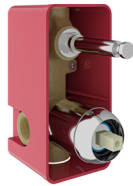

### BATH MIXER

410200502524

Comfort Length: 155 mm  
 35 mm ceramic cartridge  
 Locking type diverter  
 Honeycomb aerator

Honeycomb  
Aerator

35mm  
Ceramic  
Cartridge

### BUILT-IN BATH MIXER [EXPOSED PART]

410200502527

Final installation part of K-Box (410200502541)  
 Built-in part not included  
 Includes rosette and handle system  
 35 mm ceramic cartridge  
 Pushing type diverter  
 2 functions: Can be used two of shower head,  
 handshower, spout, water jet functions

### K-BOX BUILT-IN BATH MIXER [BUILT-IN PART]

410200502541

Exposed final installation part should be ordered separately  
 G 1/2" water inlet/outlet  
 Can be used with two functions  
 Special plastic cover for post-installation test/cleaning

### BUILT-IN SHOWER MIXER [EXPOSED PART]

410200502526

Final installation part of K-Box (410200502540)  
 Built-in part not included  
 Includes rosette and handle system  
 35 mm ceramic cartridge  
 Single function: Can be used one of shower head,  
 handshower, spout, water jet functions