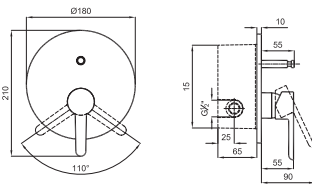

**Code**

**BASIN MIXER**

**410200502522**

Comfort Length: 120 mm  
 Comfort Height: 80 mm  
 35 mm ceramic cartridge  
 Cache coin slot aerator, can be removed even with a coin

-  Cache Aerator
-  35mm Ceramic Cartridge

**BASIN MIXER WITH SWIVEL SPOUT**

**410200502523**

Comfort Length: 130 mm  
 Comfort Height: 165 mm  
 35 mm ceramic cartridge  
 360° swivel spout  
 Honeycomb aerator

-  Honeycomb Aerator
-  35mm Ceramic Cartridge

### BATH MIXER

410200502524

Comfort Length: 155 mm  
 35 mm ceramic cartridge  
 Locking type diverter  
 Honeycomb aerator

Honeycomb  
Aerator

35mm  
Ceramic  
Cartridge

### BUILT-IN BATH MIXER [EXPOSED PART]

410200502527

Final installation part of K-Box (410200502541)  
 Built-in part not included  
 Includes rosette and handle system  
 35 mm ceramic cartridge  
 Pushing type diverter  
 2 functions: Can be used two of shower head,  
 handshower, spout, water jet functions