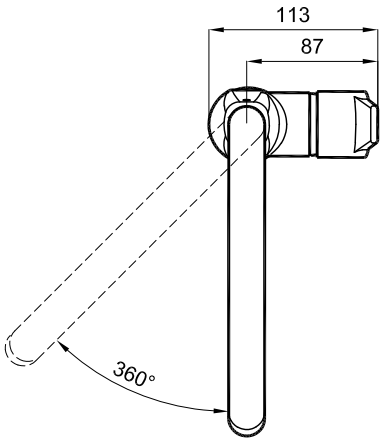

A4

1	1	Basin mtker / Lavabo Bataryasi	410200502500	MALZEME
SIRA	ADET	URUN ADI	URUN KODU	MALZEME
ITEM	QUANTITY	PART NAME	DRAWING NO	MATERIAL

DRAWING BY	G.GULTER
CIZEN	
KONTROL BY	EDUVENCIOGLU
KONTROL	
APPROVED BY	B.CIRACI
ONAY	
DATE	22.05.2019
TARİH	
SCALE	1/5
ÖLÇEK	