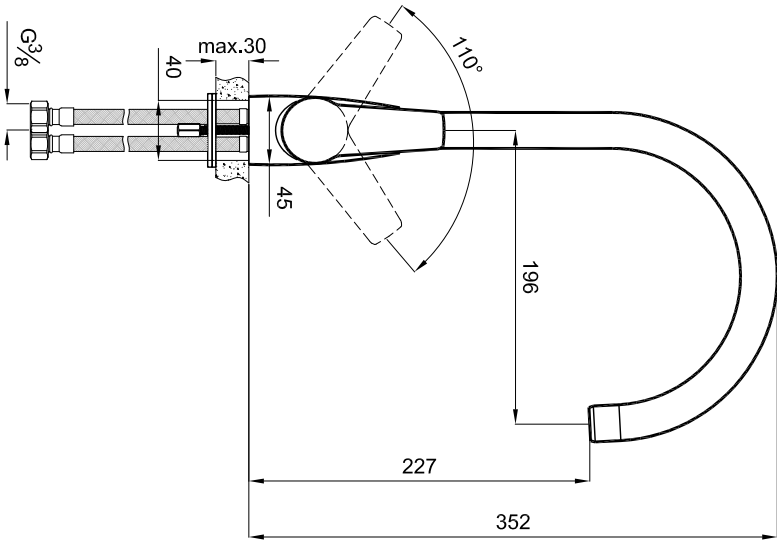

A4

1	1	Basin mtker / Lavabo Bataryasi	410200502500	MALZEME
SIRA	ADET	URUN ADI	URUN KODU	MALZEME
ITEM	QUANTITY	PART NAME	DRAWING NO	MATERIAL

DRAWING BY	G.GULTER
CIZEN	
KONTROL BY	EDUVENCIOGLU
KONTROL	
APPROVED BY	B.CIRACI
ONAY	
DATE	22.05.2019
TARİH	
SCALE	1/5
ÖLÇEK	