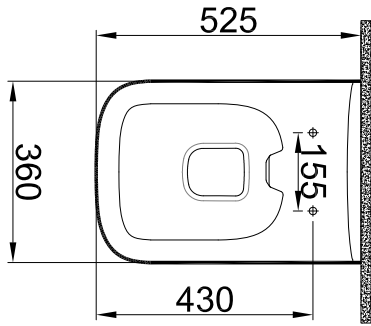

A4

SIRA ITEM	1	ADET QUANTITY	1	ASMA KLOZET SMART URJUN ADI PART NAME	310200100553 URJUN KODU DRAWING NO	MALZEME MATERIAL
1	1	1	1	ASMA KLOZET SMART URJUN ADI PART NAME	310200100553 URJUN KODU DRAWING NO	MALZEME MATERIAL

DRAWING BY CIZEN	G.GULTER	PRODUCT NAME URJUN ADI	WALL HUNG SMART WC / ASMA KLOZET SMART
CONTROL BY KONTROL	EDUVENCIOGLU	DRAWING NO URJUN KODU	310200100553
APPROVED BY ONAY	B.CIRACI	SERIES URJUN SERI	OPTIMUM
DATE TARİH	19.10.2021	REVISION REVIZYON	2024-01
SCALE ÖLÇEK	1/20	MATERIAL MALZEME	