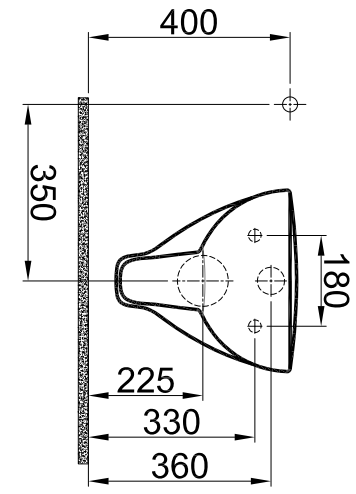

A4

SIRA ITEM	1	ADET QUANTITY	1	ASMA KLOZET SMART URJUN ADI PART NAME	310200100553 URJUN KODU DRAWING NO	MALZEME MATERIAL
1	1	1	1	ASMA KLOZET SMART URJUN ADI PART NAME	310200100553 URJUN KODU DRAWING NO	MALZEME MATERIAL

DRAWING BY CIZEN	G.GULTER	PRODUCT NAME URJUN ADI	WALL HUNG SMART WC / ASMA KLOZET SMART
CONTROL BY KONTROL	EDUVENCIOGLU	DRAWING NO URJUN KODU	310200100553
APPROVED BY ONAY	B.CIRACI	SERIES URJUN SERI	OPTIMUM
DATE TARİH	19.10.2021	REVISION REVIZYON	2024-01
SCALE ÖLÇEK	1/20	MATERIAL MALZEME	