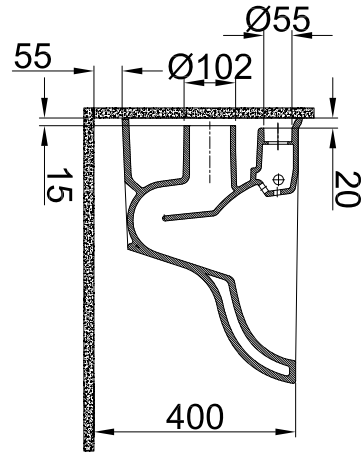

A4

SIRA ITEM	1	ADET QUANTITY	1	ASMA KLOZET SMART URJUN ADI PART NAME	310200100553 URJUN KODU DRAWING NO	MALZEME MATERIAL
1	1	1	1	ASMA KLOZET SMART URJUN ADI PART NAME	310200100553 URJUN KODU DRAWING NO	MALZEME MATERIAL

DRAWING BY CIZEN	G.GULTER	PRODUCT NAME URJUN ADI	WALL HUNG SMART WC / ASMA KLOZET SMART
CONTROL BY KONTROL	EDUVENCIOGLU	DRAWING NO URJUN KODU	310200100553
APPROVED BY ONAY	B.CIRACI	SERIES URJUN SERI	OPTIMUM
DATE TARİH	19.10.2021	REVISION REVIZYON	2024-01
SCALE ÖLÇEK	1/20	MATERIAL MALZEME	