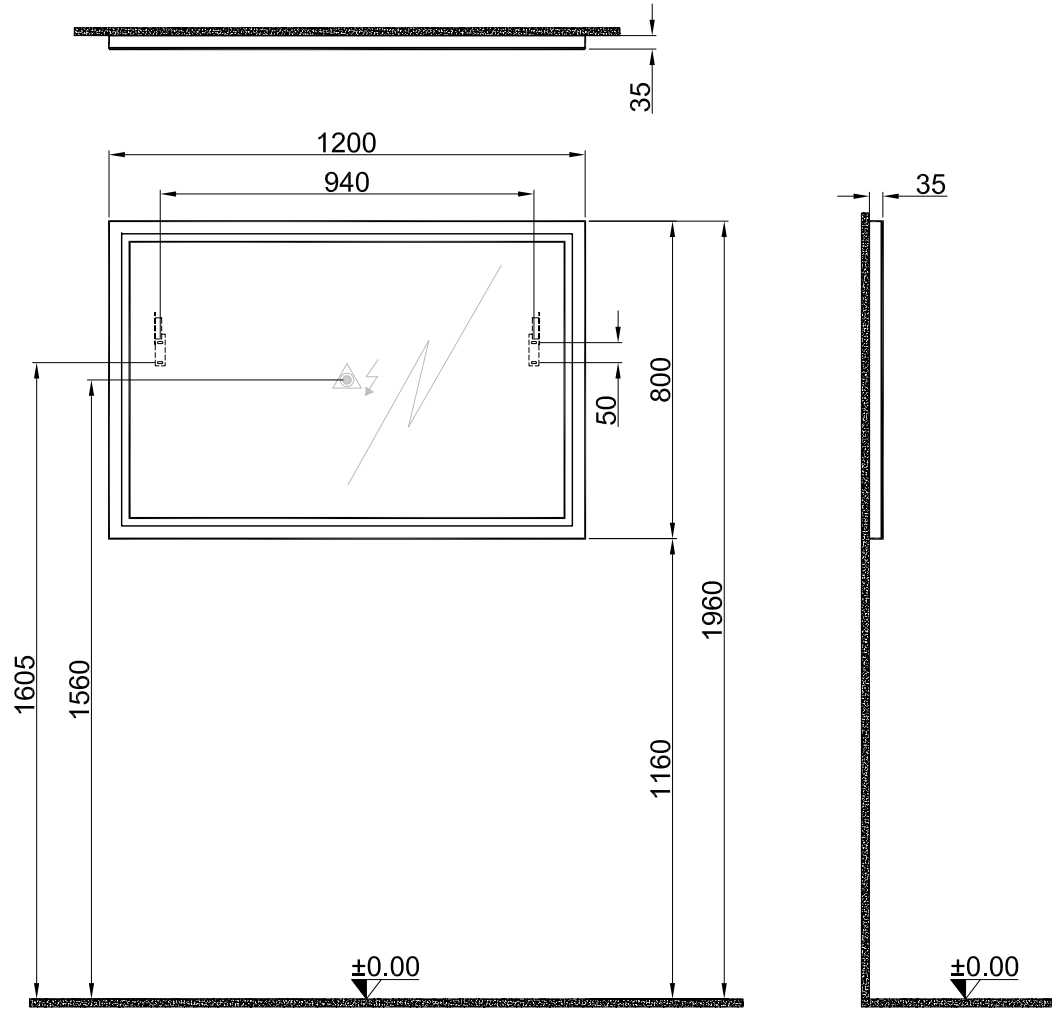

A4

KONTROLLÜ DÖKÜMAN

SIRA ITEM	ADET QUANTITY	URUN ADI PART NAME	URUN KODU DRAWING NO	MALZEME MATERIAL
1	1	Mirror 120cm / Ayna 120cm	310300102692	

DRAWING BY CIZEN	G.GULTER	PRODUCT NAME URUN ADI	Mirror 120cm / Ayna 120cm
CONTROL BY KONTROL	K.HIRST	DRAWING NO URUN KODU	310300102692
APPROVED BY ONAY	B.CIRACI	SERIES URUN SERI	UNIQ
DATE TARİH	12.09.2019	REVISION REVIZYON	2019-00
SCALE OLCEK	1/20	MATERIAL MALZEME	