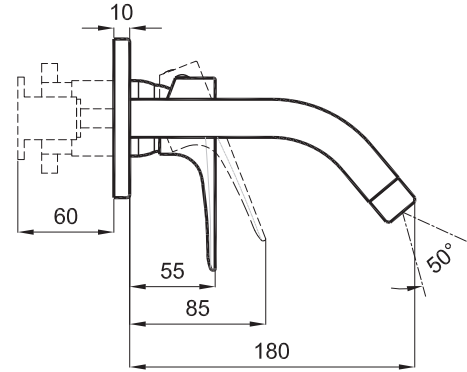

A4

DRAWING BY	G.GULTER	PRODUCT NAME	BUILT-IN WASBASIN MIXER / Ank. Lav. Bat.
CONTROL BY	E.DUVENCIOGLU	DRAWING NO	310201200119
APPROVED BY	B.CIRACI	SERIES	ZERO
DATE	04.04.2019	REVISION	2019-00
SCALE	1/5	MATERIAL	
		<p>* Kale Banyo önceden haber vermeksizin, ürünler ve teknik detaylarında değişiklik yapma hakkını saklı tutar. * We reserve the right to make technical modifications and alter colours without prior notice.</p>	
			

ITEM	QUANTITY	PART NAME	DRAWING NO	MATERIAL
1	1	BUILT-IN WASBASIN MIXER	310201200119	