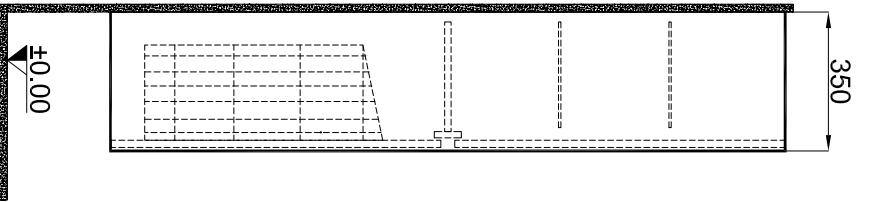

A4

DRAWING BY CIZEN	G.GULTER	PRODUCT NAME URUN ADI	Trail Unit / Boy Dolabi Sepethi
KONTROL BY	K.HIRST	REVISION REVIZYON	2019-00
APPROVED BY ONAY	B.CIRACI	DRAWING NO URUN KODU	310300101969
DATE TARİH	04.03.2019	SERIES URUN SERİ	IDEA 2.0
SCALE ÖLÇEK	1/20	MATERIAL MALZEME	