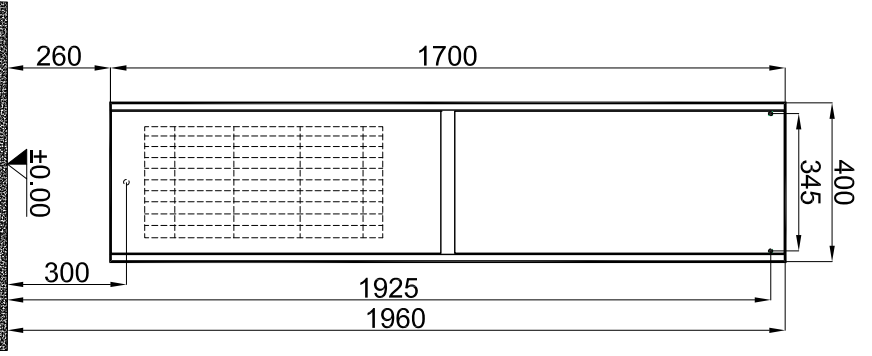

A4

DRAWING BY CIZEN	G.GULTER	PRODUCT NAME URUN ADI	Trail Unit / Boy Dolabi Sepethi
KONTROL BY	K.HIRST	REVISION REVIZYON	2019-00
APPROVED BY ONAY	B.CIRACI	DRAWING NO URUN KODU	310300101969
DATE TARİH	04.03.2019	SERIES URUN SERİ	IDEA 2.0
SCALE ÖLÇEK	1/20	MATERIAL MALZEME	