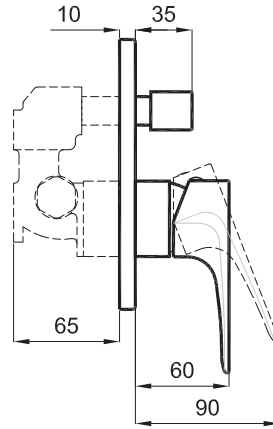

A4

DRAWING BY	G.GULTER	PRODUCT NAME	BUILT-IN BATH MIXER
CONTROL BY	E.DUVENCIOGLU	DRAWING NO	310201200088
APPROVED BY	B.CIRACI	SERIES	ZERO
DATE	04.04.2019	REVISION	2019-00
SCALE	1/5	MATERIAL	
 <p>* Kale Banyo önceden haber vermeksizin, ürünler ve teknik detaylarında değişiklik yapma hakkını saklı tutar. * We reserve the right to make technical modifications and alter colours without prior notice.</p>			

ITEM	QUANTITY	PART NAME	DRAWING NO	MATERIAL
1	1	BUILT-IN BATH MIXER	310201200088	