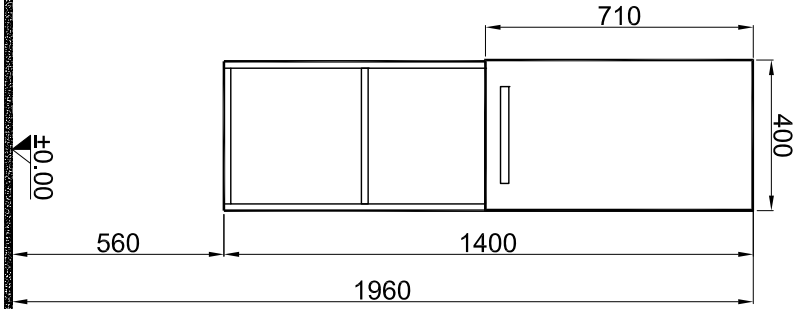

A4

1	1	Trall Unit / Boy Dolabı	URJUN ADI PART NAME	URJUN KODU DRAWING NO	MALZEME MATERIAL
SIRA ITEM	ADET QUANTITY				

DRAWING BY CIZEN	G.GULTER	PRODUCT NAME URJUN ADI	Trall Unit / Boy Dolabı
CONTROL BY KONTROL	K.HIRST	DRAWING NO URJUN KODU	310300103331
APPROVED BY ONAY	B.CIRACI	SERIES URJUN SERI	MARE
DATE TARİH	28.10.2020	REVISION REVIZYON	2020-00
SCALE ÖLÇEK	1/20		