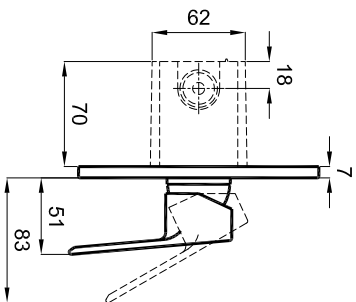

A4

ITEM	QUANTITY	BUILT-IN BATH MIXER PART NAME	DRAWING NO	MATERIAL
1	1	BUILT-IN BATH MIXER	410200502514	

DRAWING BY	G.GULTER	PRODUCT NAME	BUILT-IN BATH MIXER
CONTROL BY	E.DUVENCIOGLU	DRAWING NO	410200502514
APPROVED BY	B.CIRACI	SERIES	MARE
DATE	25.09.2019	REVISION	2019-00
SCALE	1/5	MATERIAL	