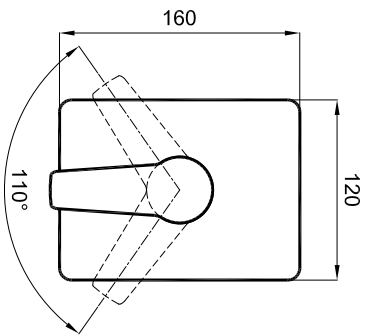

A4

ITEM	QUANTITY	BUILT-IN BATH MIXER PART NAME	DRAWING NO	MATERIAL
1	1	BUILT-IN BATH MIXER	410200502514	

DRAWING BY	G.GULTER	PRODUCT NAME	BUILT-IN BATH MIXER
CONTROL BY	E.DUVENCIOGLU	DRAWING NO	410200502514
APPROVED BY	B.CIRACI	SERIES	MARE
DATE	25.09.2019	REVISION	2019-00
SCALE	1/5	MATERIAL	