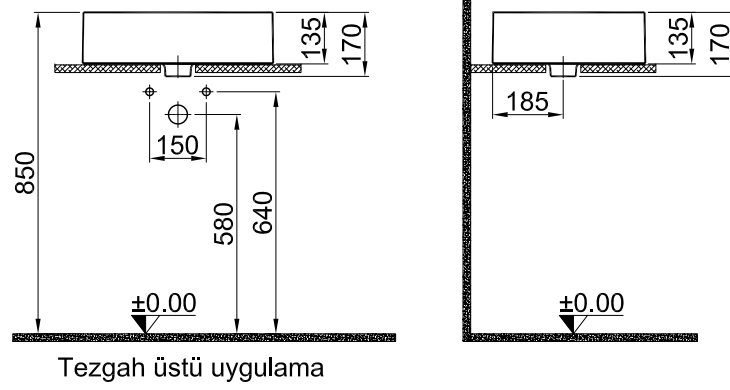

A4

KONTROLLÜ DÖKÜMAN

SIRA ITEM	ADET QUANTITY	URUN ADI PART NAME	URUN KODU DRAWING NO	MALZEME MATERIAL
1	1	40x50 cm Oval Çanak Lavabo	310200200006	

DRAWING BY CIZEN	G.GULTER	PRODUCT NAME URUN ADI	40x50 cm Oval Çanak Lavabo
CONTROL BY KONTROL	E.DUVENCIOGLU	DRAWING NO URUN KODU	310200200006
APPROVED BY ONAY	B.CIRACI	SERIES URUN SERI	SMARTEDGE
DATE TARİH	06.09.2019	REVISION REVIZYON	2019-00
SCALE OLCEK	1/20	MATERIAL MALZEME	