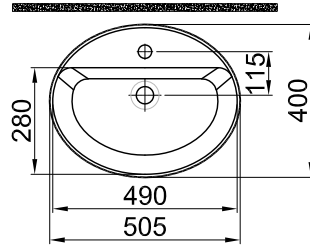

A4

KONTROLLÜ DÖKÜMAN

SIRA ITEM	ADET QUANTITY	URUN ADI PART NAME	URUN KODU DRAWING NO	MALZEME MATERIAL
1	1	40x50 cm Oval Çanak Lavabo	310200200006	

DRAWING BY CIZEN	G.GULTER	PRODUCT NAME URUN ADI	40x50 cm Oval Çanak Lavabo
CONTROL BY KONTROL	E.DUVENCIOGLU	DRAWING NO URUN KODU	310200200006
APPROVED BY ONAY	B.CIRACI	SERIES URUN SERI	SMARTEDGE
DATE TARİH	06.09.2019	REVISION REVIZYON	2019-00
SCALE OLCEK	1/20	MATERIAL MALZEME	