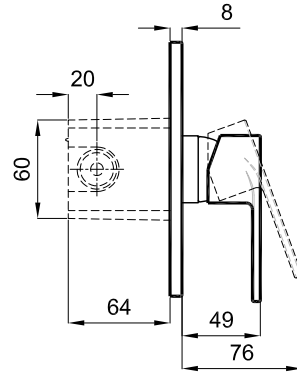

A4

DRAWING BY	G.GULTER	PRODUCT NAME	BUILT-IN BATH MIXER
CONTROL BY	E.DUVENCIOGLU	DRAWING NO	410200502538
APPROVED BY	B.CIRACI	SERIES	SEMPRE
DATE	24.10.2019	REVISION	2019-00
SCALE	1/5	MATERIAL	

**Kale**

\* Kale Banyo önceden haber vermeksizin, ürünler ve teknik detaylarında değişiklik yapma hakkını saklı tutar.  
\* We reserve the right to make technical modifications and alter colours without prior notice.

ITEM	QUANTITY	PART NAME	DRAWING NO	MATERIAL
1	1	BUILT-IN BATH MIXER	410200502538	