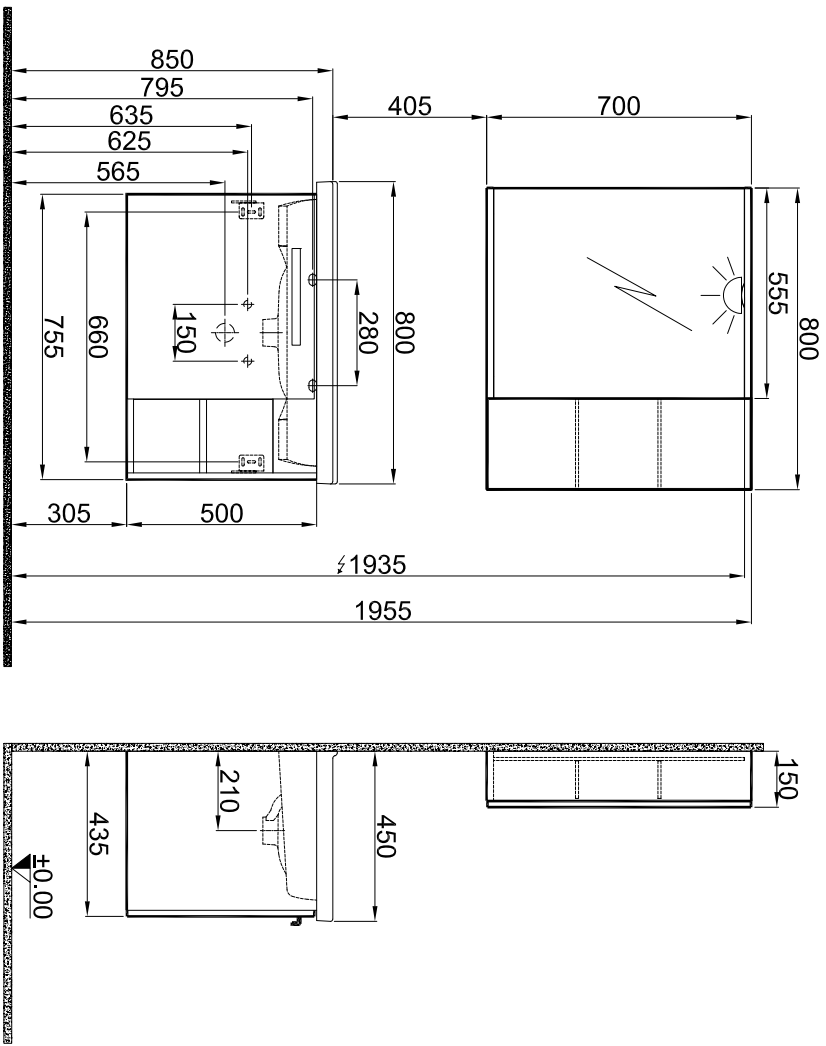

A4

2	1	Mirror / Ayna			
1	1	Washbasin Unit / Lavabo Dolah			
SIRA ITEM	ADET QUANTITY	URUN ADI PART NAME	URUN KODU DRAWING NO	MALZEME MATERIAL	

DRAWING BY	G.GULTER	PRODUCT NAME	Washbasin Unit + Mirror / Lavabo Dolah + Ayna Set
CIZEN CONTROL BY	K.HIRST	URUN ADI	
APPROVED BY	B.CIRACI	DRAWING NO	610100201192
ONAY		URUN KODU	
DATE	28.10.2020	SERIES	MARE
TARİH		URUN SERİ	
SCALE	1/20	REVISION	2020-00
OLÇEK		MALZEME	