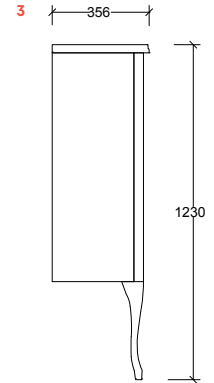

1 : 2

Kod Code	Ürün Adı Product Name	Ebat cm Dimension cm
1	Lavabo Dolabı 90cm / Washbasin Cabinet 90cm (Victorian 3 delikli lavabo dahildir. / Victorian basin with 3 holes included.)	G/89 D/52 Y/86
91VTL090E109	Krem / Cream	
91VTL090E113	Antrasit / Anthracite	
2	Ayna / Mirror	G/80 D/6 Y/100
91VTA080E109	Krem / Cream	
91VTA080E113	Antrasit / Anthracite	
3	Boy Dolap / Long Cabinet	G/50 D/36 Y/123
91VTBR40E109	Krem (Sağ) / Cream (Right)	
91VTBL40E109	Krem (Sol) / Cream (Left)	
91VTBR40E113	Antrasit (Sağ) / Anthracite (Right)	
91VTBL40E113	Antrasit (Sol) / Anthracite (Left)	

90cm Set Ön Görünüş
90cm Set Front View

90cm Set Yan Görünüş
90cm Set Side View

Boy Dolabı Ön ve Yan Görünüş
Tall Cabinet Front and Side View

Ankastre lavabo bataryaları ile uyumludur.
Compatible with built-in washbasin mixers.