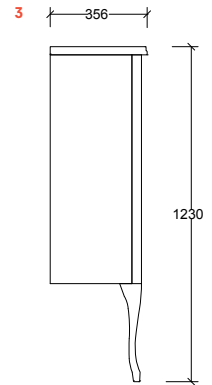

1 : 2

Kod Code	Ürün Adı Product Name	Ebat cm Dimension cm
1 91VTL090E109 91VTL090E113	Lavabo Dolabı 90cm / Washbasin Cabinet 90cm (Victorian 3 delikli lavabo dahildir. / Victorian basin with 3 holes included.) Krem / Cream Antrasit / Anthracite	G/89 D/52 Y/86
2 91VTA080E109 91VTA080E113	Ayna / Mirror Krem / Cream Antrasit / Anthracite	G/80 D/6 Y/100
3 91VTBR40E109 91VTBL40E109 91VTBR40E113 91VTBL40E113	Boy Dolap / Long Cabinet Krem (Sağ) / Cream (Right) Krem (Sol) / Cream (Left) Antrasit (Sağ) / Anthracite (Right) Antrasit (Sol) / Anthracite (Left)	G/50 D/36 Y/123

90cm Set Ön Görünüş
90cm Set Front View

90cm Set Yan Görünüş
90cm Set Side View

Boy Dolabı Ön ve Yan Görünüş
Tall Cabinet Front and Side View

Ankastre lavabo bataryaları ile uyumludur.
Compatible with built-in washbasin mixers.