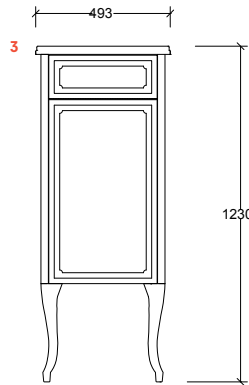

1 : 2

Kod Code	Ürün Adı Product Name	Ebat cm Dimension cm
1 91VTL090E109 91VTL090E113	Lavabo Dolabı 90cm / Washbasin Cabinet 90cm (Victorian 3 delikli lavabo dahildir. / Victorian basin with 3 holes included.) Krem / Cream Antrasit / Anthracite	G/89 D/52 Y/86
2 91VTA080E109 91VTA080E113	Ayna / Mirror Krem / Cream Antrasit / Anthracite	G/80 D/6 Y/100
3 91VTBR40E109 91VTBL40E109 91VTBR40E113 91VTBL40E113	Boy Dolap / Long Cabinet Krem (Sağ) / Cream (Right) Krem (Sol) / Cream (Left) Antrasit (Sağ) / Anthracite (Right) Antrasit (Sol) / Anthracite (Left)	G/50 D/36 Y/123

90cm Set Ön Görünüş
90cm Set Front View

90cm Set Yan Görünüş
90cm Set Side View

Boy Dolabı Ön ve Yan Görünüş
Tall Cabinet Front and Side View

Ankastre lavabo bataryaları ile uyumludur.
Compatible with built-in washbasin mixers.