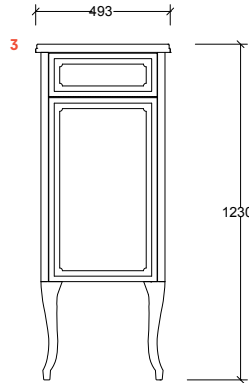

1 : 2

Kod Code	Ürün Adı Product Name	Ebat cm Dimension cm
1	Lavabo Dolabı 90cm / Washbasin Cabinet 90cm (Victorian 3 delikli lavabo dahildir. / Victorian basin with 3 holes included.)	G/89 D/52 Y/86
91VTL090E109	Krem / Cream	
91VTL090E113	Antrasit / Anthracite	
2	Ayna / Mirror	G/80 D/6 Y/100
91VTA080E109	Krem / Cream	
91VTA080E113	Antrasit / Anthracite	
3	Boy Dolap / Long Cabinet	G/50 D/36 Y/123
91VTBR40E109	Krem (Sağ) / Cream (Right)	
91VTBL40E109	Krem (Sol) / Cream (Left)	
91VTBR40E113	Antrasit (Sağ) / Anthracite (Right)	
91VTBL40E113	Antrasit (Sol) / Anthracite (Left)	

90cm Set Ön Görünüş
90cm Set Front View

90cm Set Yan Görünüş
90cm Set Side View

Boy Dolabı Ön ve Yan Görünüş
Tall Cabinet Front and Side View

Ankastre lavabo bataryaları ile uyumludur.
Compatible with built-in washbasin mixers.