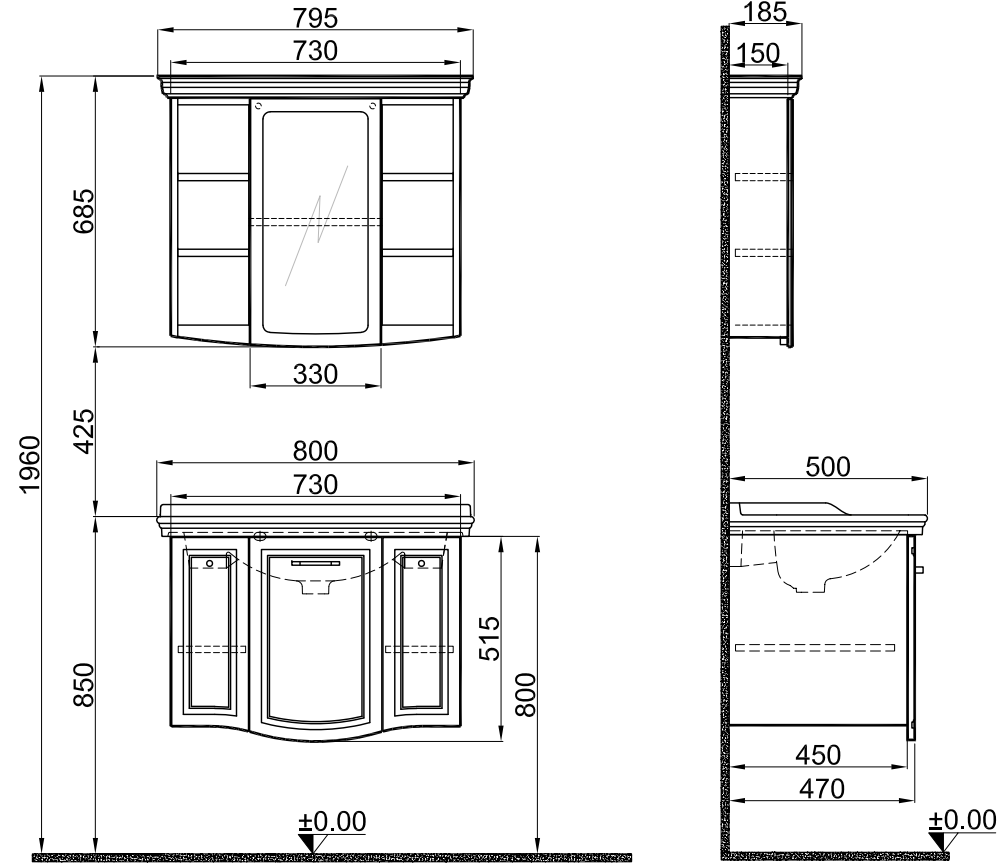

A4

KONTROLLÜ DÖKÜMAN

SIRA ITEM	ADET QUANTITY	URUN ADI PART NAME	URUN KODU DRAWING NO	MALZEME MATERIAL
2	1	Mirorr / Ayna	310300102269	
1	1	Washbasin Unit 80cm / Lavabo Dolabi	310300102283	

DRAWING BY CIZEN	G.GULTER	PRODUCT NAME URUN ADI	Washbasin Unit + Mirror Set /Lavabo Dol.+Ayna Set (80cm)
CONTROL BY KONTROL	K.HIRST	DRAWING NO URUN KODU	610100200756
APPROVED BY ONAY	B.CIRACI	SERIES URUN SERI	ARTE
DATE TARİH	30.09.2019	REVISION REVIZYON	2019-00
SCALE OLCEK	1/20	MATERIAL MALZEME	