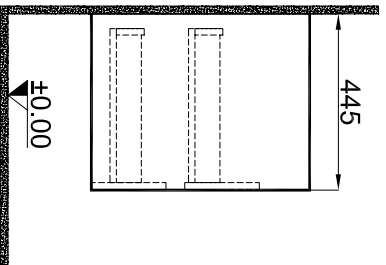

A4

SIRA ITEM	ADET QUANTITY	Unit / Cekmececi Dolap URUN ADI PART NAME	310300101981 URUN KODU DRAWING NO	MALZEME MATERIAL
1	1			

DRAWING BY CIZEN	G.GULTER	PRODUCT NAME URUN ADI	Unit / Cekmececi Dolap
CONTROL BY KONTROL	K.HIRST	DRAWING NO URUN KODU	310300101981
APPROVED BY ONAY	B.CIRACI	SERIES URUN SERI	IDEA 2.0
DATE TARİH	13.03.2019	REVISION REVIZYON	2019-00
SCALE ÖLÇEK	1/20	MATERIAL MALZEME	