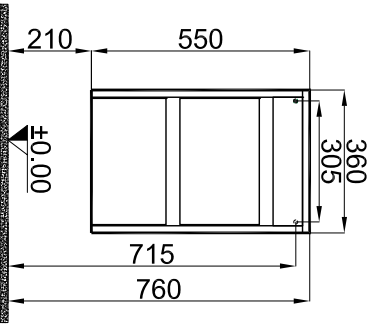

A4

SIRA ITEM	ADET QUANTITY	Unit / Cekmececi Dolap URUN ADI PART NAME	310300101981 URUN KODU DRAWING NO	MALZEME MATERIAL
1	1			

DRAWING BY CIZEN	G.GULTER	PRODUCT NAME URUN ADI	Unit / Cekmececi Dolap
CONTROL BY KONTROL	K.HIRST	DRAWING NO URUN KODU	310300101981
APPROVED BY ONAY	B.CIRACI	SERIES URUN SERI	IDEA 2.0
DATE TARİH	13.03.2019	REVISION REVIZYON	2019-00
SCALE ÖLÇEK	1/20	MATERIAL MALZEME	