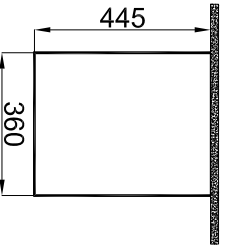

A4

SIRA ITEM	ADET QUANTITY	Unit / Cekmececi Dolap URUN ADI PART NAME	310300101981 URUN KODU DRAWING NO	MALZEME MATERIAL
1	1			

DRAWING BY CIZEN	G.GULTER	PRODUCT NAME URUN ADI	Unit / Cekmececi Dolap
CONTROL BY KONTROL	K.HIRST	DRAWING NO URUN KODU	310300101981
APPROVED BY ONAY	B.CIRACI	SERIES URUN SERI	IDEA 2.0
DATE TARİH	13.03.2019	REVISION REVIZYON	2019-00
SCALE ÖLÇEK	1/20	MATERIAL MALZEME	