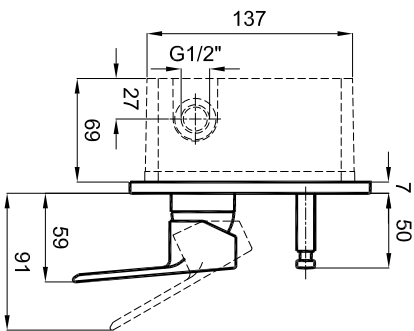

A4

ITEM	QUANTITY	BUILT-IN BATH MIXER PART NAME	DRAWING NO	MATERIAL
1	1	BUILT-IN BATH MIXER	410200502515	

DRAWING BY	G.GULTER	PRODUCT NAME	BUILT-IN BATH MIXER
CONTROL BY	E.DUVENCIOGLU	DRAWING NO	410200502515
APPROVED BY	B.CIRACI	SERIES	MARE
DATE	25.09.2019	REVISION	2019-00
SCALE	1/5	MATERIAL	