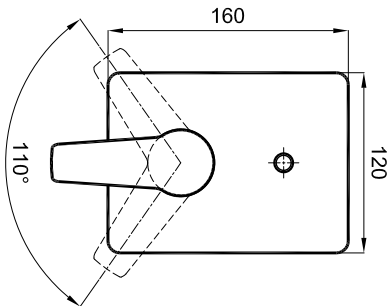

A4

ITEM	QUANTITY	BUILT-IN BATH MIXER PART NAME	DRAWING NO	MATERIAL
1	1	BUILT-IN BATH MIXER	410200502515	

DRAWING BY	G.GULTER	PRODUCT NAME	BUILT-IN BATH MIXER
CONTROL BY	E.DUVENCIOGLU	DRAWING NO	410200502515
APPROVED BY	B.CIRACI	SERIES	MARE
DATE	25.09.2019	REVISION	2019-00
SCALE	1/5	MATERIAL	