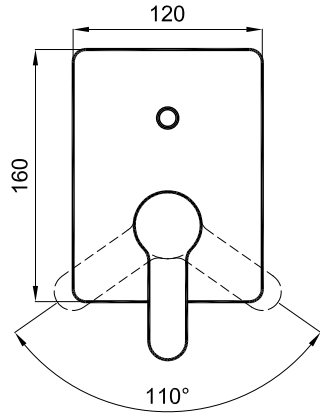

A4

DRAWING BY	G.GULTER	PRODUCT NAME	BUILT-IN BATH MIXER
CONTROL BY	E.DUVENCIOGLU	DRAWING NO	410200502533
APPROVED BY	B.CIRACI	SERIES	NOVA
DATE	21.10.2019	REVISION	2019-00
SCALE	1/5	MATERIAL	

Kale

* Kale Banyo önceden haber vermeksizin, ürünler ve teknik detaylarında değişiklik yapma hakkını saklı tutar.
* We reserve the right to make technical modifications and alter colours without prior notice.

ITEM	QUANTITY	PART NAME	DRAWING NO	MATERIAL
1	1	BUILT-IN BATH MIXER	410200502533	