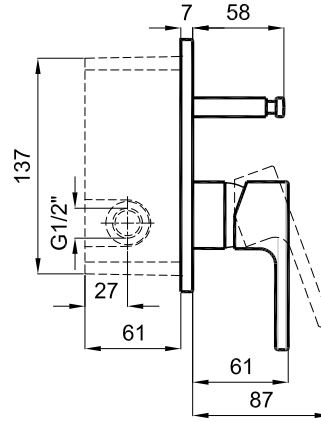

A4

DRAWING BY	G.GULTER	PRODUCT NAME	BUILT-IN BATH MIXER
CONTROL BY	E.DUVENCIOGLU	DRAWING NO	410200502533
APPROVED BY	B.CIRACI	SERIES	NOVA
DATE	21.10.2019	REVISION	2019-00
SCALE	1/5	MATERIAL	

Kale

* Kale Banyo önceden haber vermeksizin, ürünler ve teknik detaylarında değişiklik yapma hakkını saklı tutar.
* We reserve the right to make technical modifications and alter colours without prior notice.

ITEM	QUANTITY	PART NAME	DRAWING NO	MATERIAL
1	1	BUILT-IN BATH MIXER	410200502533	