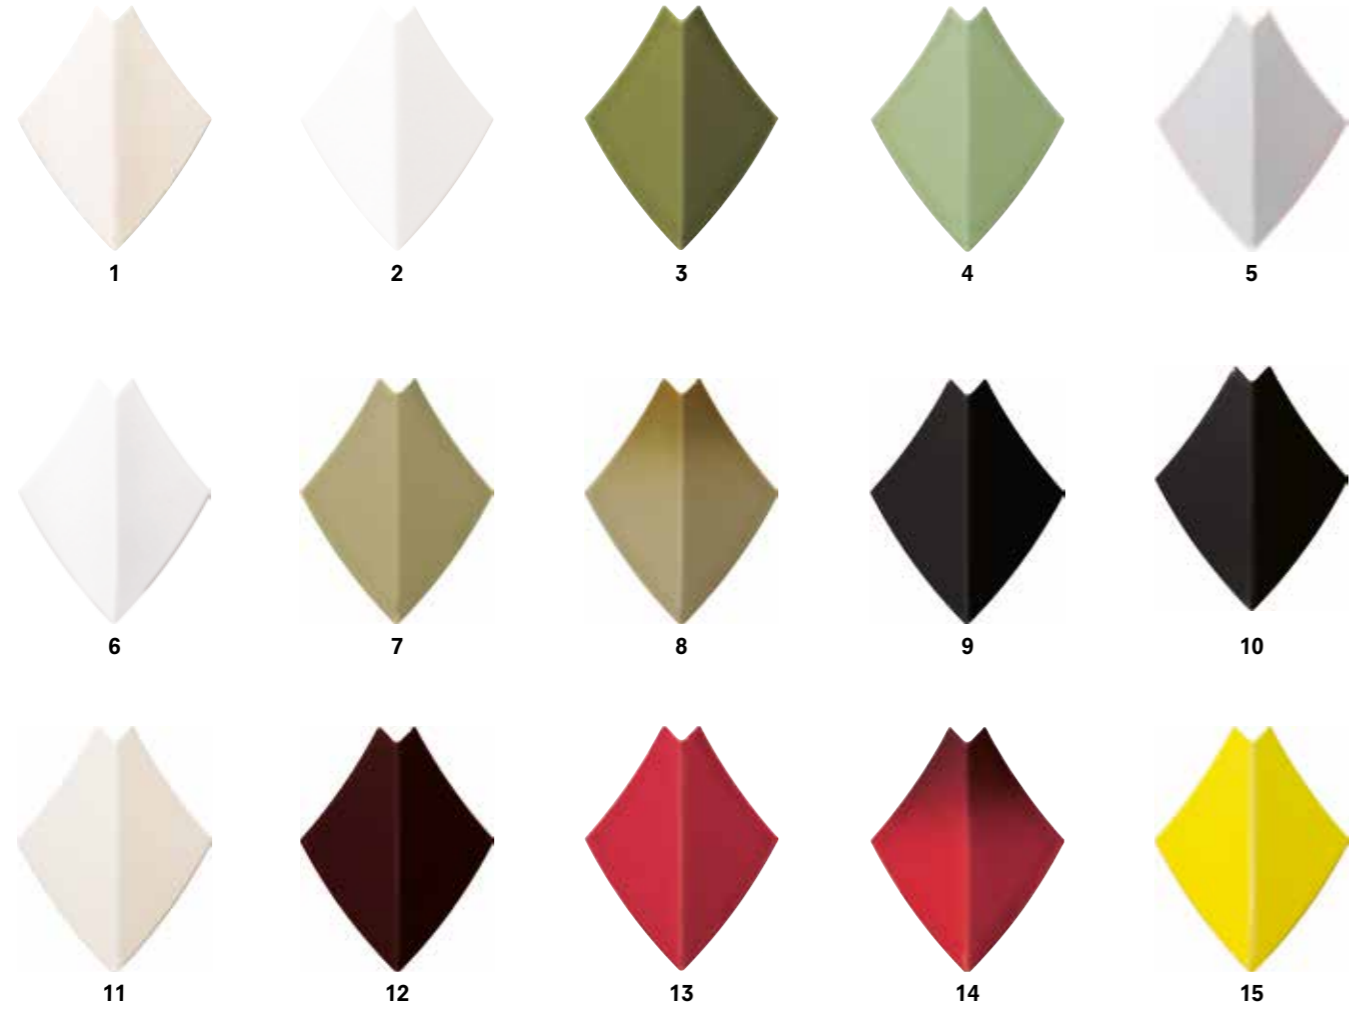

Reptile Koleksiyonu / SNAKE SERİSİ

Reptile Collection / Snake Series