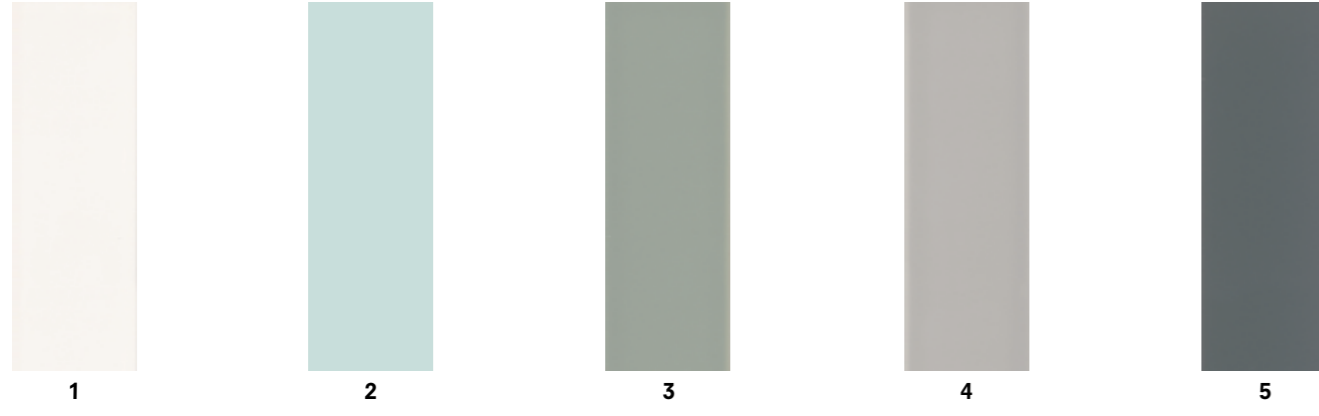

Miniatile Koleksiyonu / WINDSOR SERİSİ

Miniatile Collection / Windsor Series

1 / Windsor Beyaz, 9850 - 10x30cm
1 / Windsor White, 9850 - 10x30cm

2 / Windsor Mavi, 9851 - 10x30cm
2 / Windsor Blue, 9851 - 10x30cm

3 / Windsor Sage, 9852 - 10x30cm
3 / Windsor Sage, 9852 - 10x30cm

4 / Windsor Taupe, 9853 - 10x30cm
4 / Windsor Taupe, 9853 - 10x30cm

5 / Windsor Gri, 9854 - 10x30cm
5 / Windsor Grey, 9854 - 10x30cm

6 / Windsor Siyah, 9855 - 10x30cm
6 / Windsor Black, 9855 - 10x30cm

7 / Windsor Lacivert, 9860 - 10x30cm
7 / Windsor Navy, 9860 - 10x30cm

8 / Windsor Bal, 9861 - 10x30cm
8 / Windsor Honey, 9861 - 10x30cm

9 / Windsor Kırmızı, 9862 - 10x30cm
9 / Windsor Red, 9862 - 10x30cm