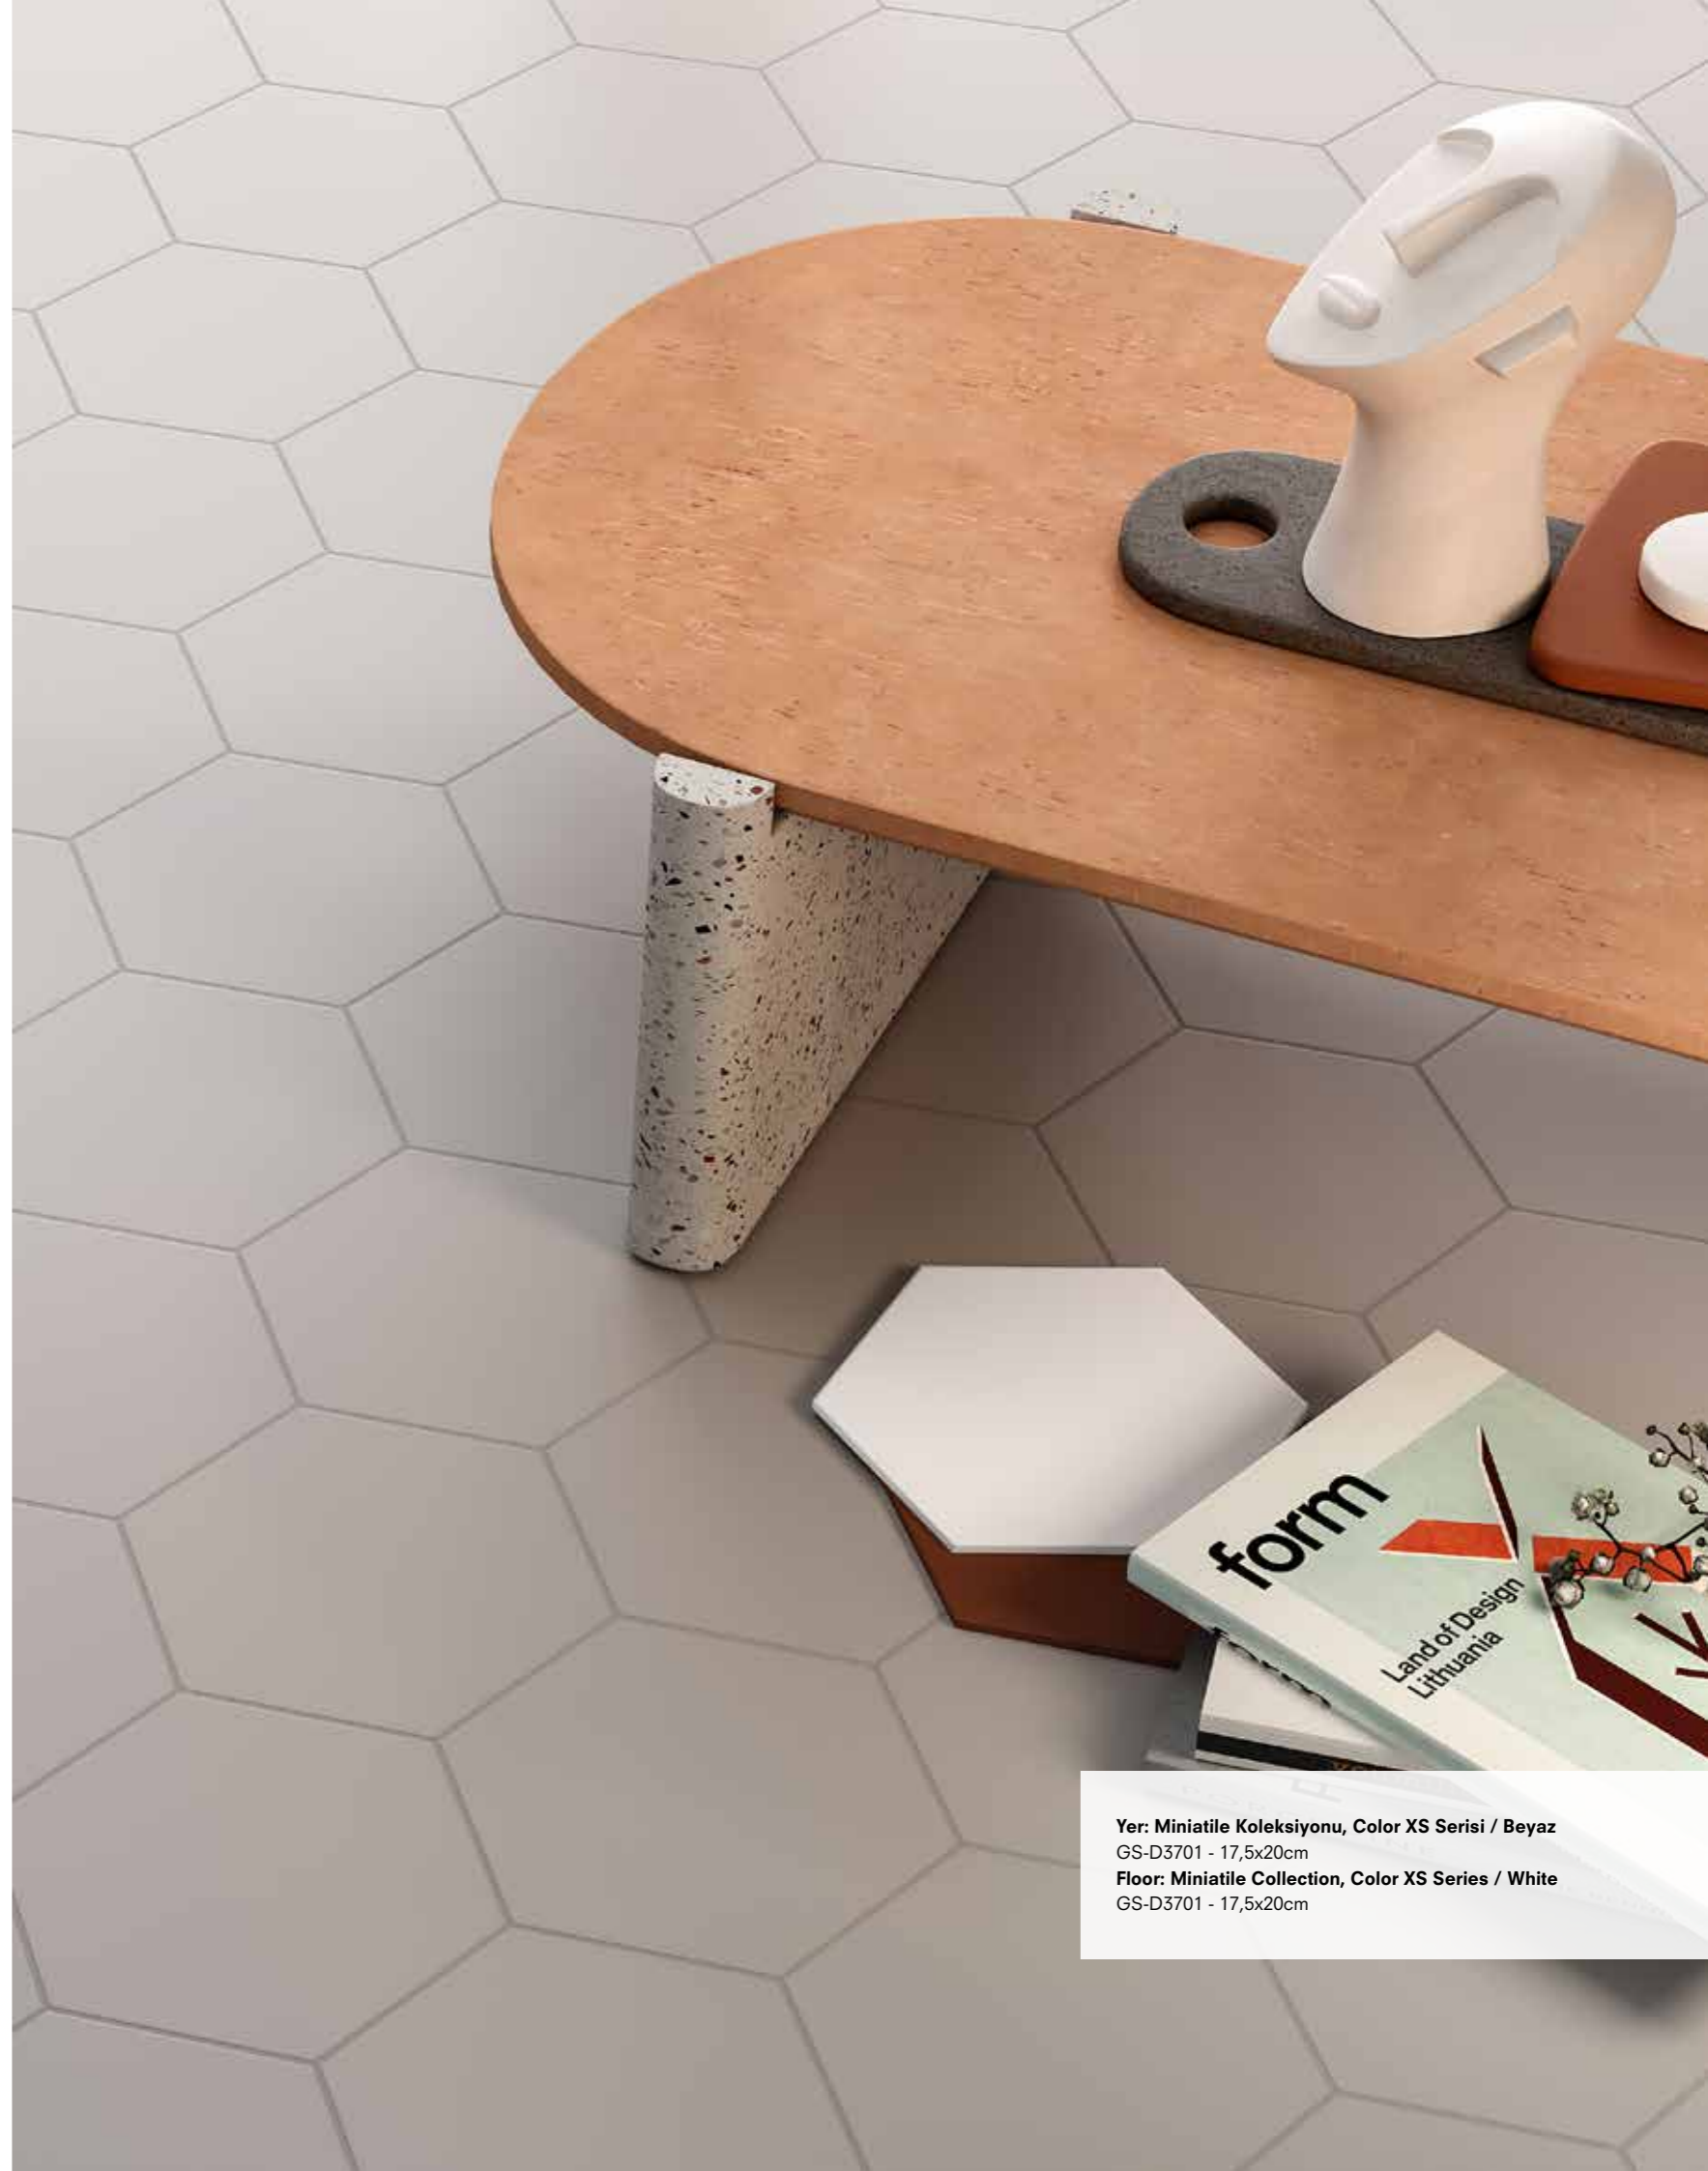

Yer: Miniatile Koleksiyonu, Color XS Serisi / Beyaz
GS-D3701 - 17,5x20cm
Floor: Miniatile Collection, Color XS Series / White
GS-D3701 - 17,5x20cm