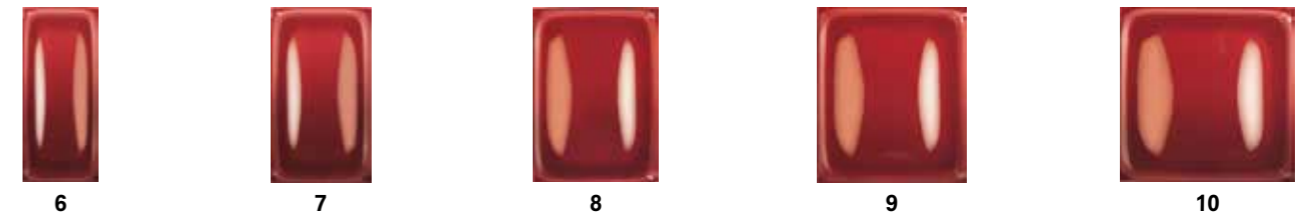

Reptile Koleksiyonu / CROCODILE SERİSİ

Reptile Collection / Crocodile Series

1 / Crocodile Mat Bej, CT-1016 - 7.5x17.5cmm
1 / Crocodile Matte Beige, CT-1016 - 7.5x17.5cm

2 / Crocodile Mat Bej, CT-2016 - 10x17.5cm
2 / Crocodile Matte Beige, CT-2016 - 10x17.5cm

3 / Crocodile Mat Bej, CT-3016 - 12.5x17.5cm
3 / Crocodile Matte Beige, CT-3016 - 12.5x17.5cm

4 / Crocodile Mat Bej, CT-4016 - 15x17.5cm
4 / Crocodile Matte Beige, CT-4016 - 15x17.5cm

5 / Crocodile Mat Bej, CT-5016 - 17.5x17.5cm
5 / Crocodile Matte Beige, CT-5016 - 17.5x17.5cm

1 / Crocodile Fuşya, CT-1005 - 7.5x17.5cmm
1 / Crocodile Fuchsia, CT-1005 - 7.5x17.5cm

2 / Crocodile Fuşya, CT-2005 - 10x17.5cm
2 / Crocodile Fuchsia, CT-2005 - 10x17.5cm

3 / Crocodile Fuşya, CT-3005 - 12.5x17.5cm
3 / Crocodile Fuchsia, CT-3005 - 12.5x17.5cm

4 / Crocodile Fuşya, CT-4005 - 15x17.5cm
4 / Crocodile Fuchsia, CT-4005 - 15x17.5cm

5 / Crocodile Fuşya, CT-5005 - 17.5x17.5cm
5 / Crocodile Fuchsia, CT-5005 - 17.5x17.5cm

6 / Crocodile Fümeli Fuşya, CT-1007 - 7.5x17.5cm
6 / Crocodile Smoked Fuchsia, CT-1007 - 7.5x17.5cm

7 / Crocodile Fümeli Fuşya, CT-2007 - 10x17.5cm
7 / Crocodile Smoked Fuchsia, CT-2007 - 10x17.5cm

8 / Crocodile Fümeli Fuşya, CT-3007 - 12.5x17.5cm
8 / Crocodile Smoked Fuchsia, CT-3007 - 12.5x17.5cm

9 / Crocodile Fümeli Fuşya, CT-4007 - 15x17.5cm
9 / Crocodile Smoked Fuchsia, CT-4007 - 15x17.5cm

10 / Crocodile Fümeli Fuşya, CT-5007 - 17.5x17.5cm
10 / Crocodile Smoked Fuchsia, CT-5007 - 17.5x17.5cm